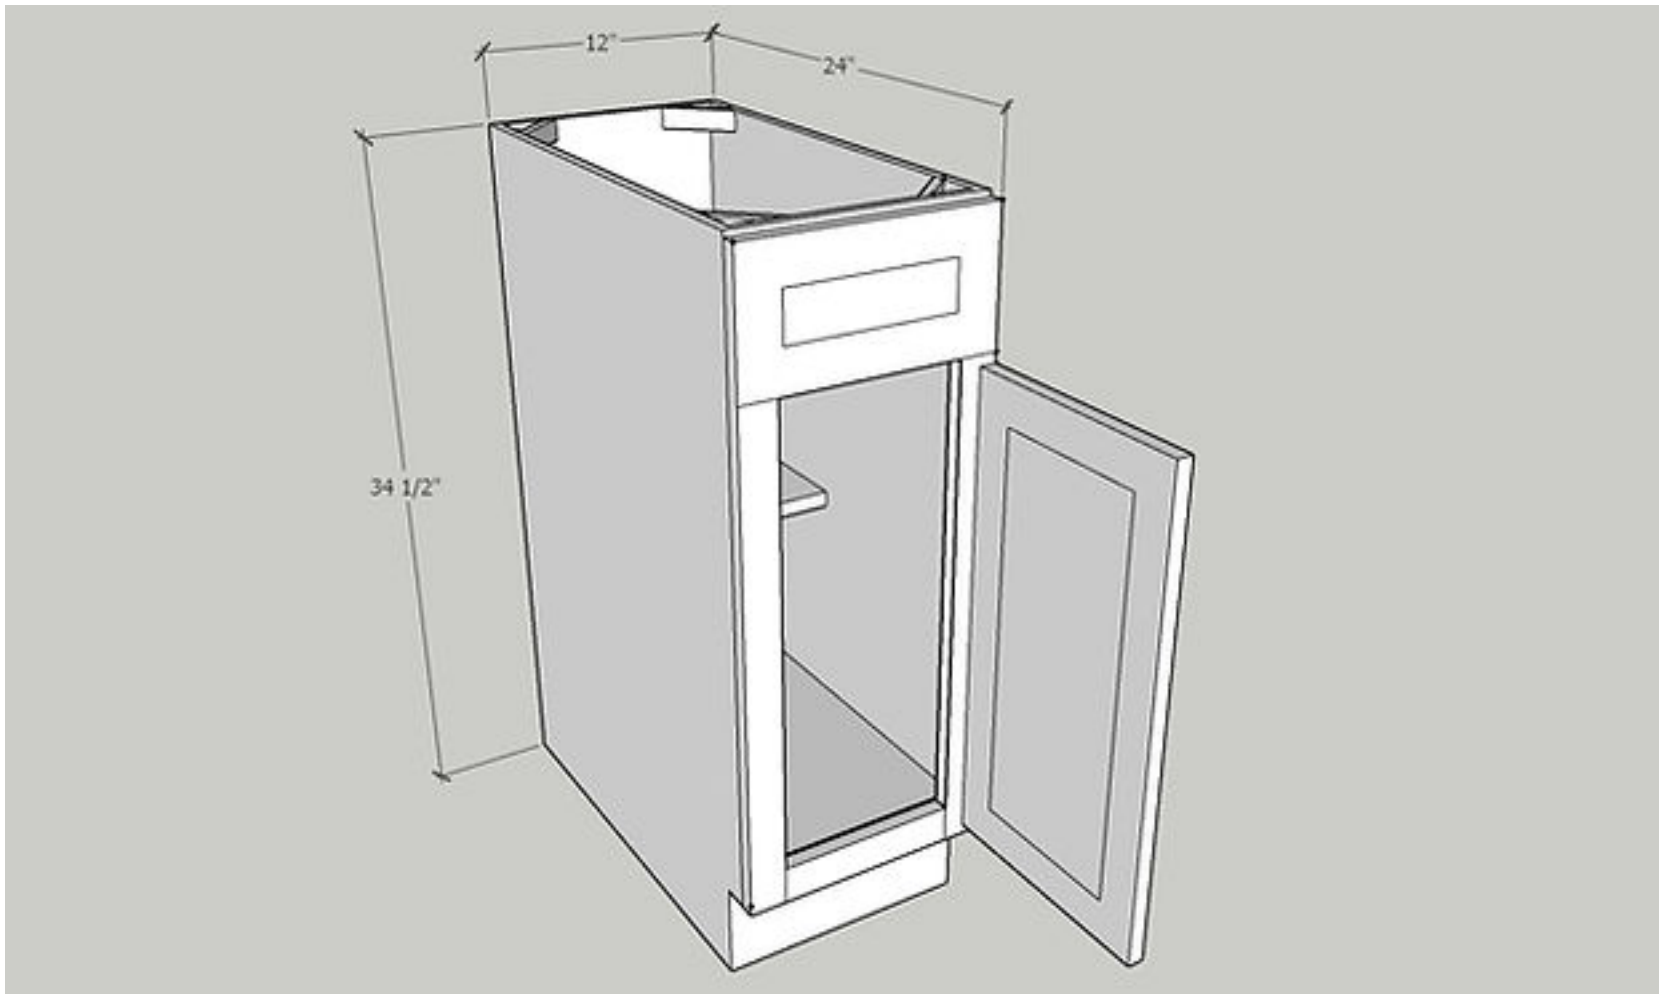

Item: B 12

Base 12

Cabinet Size: 12" Wide x 34 1/2" High x 24"Deep

Quantity: 1 PC

Door Size: 11 1/2" Wide x 22 1/2" High x 3/4"Deep

Quantity: 1 PC

Drawer Front: 11 1/2" Wide x 6 1/4" High x 3/4"Deep

Quantity: 1 PC

Drawer Box: 8" Wide x 3 1/4" High x 20 3/8"Deep

Quantity: 1 PC