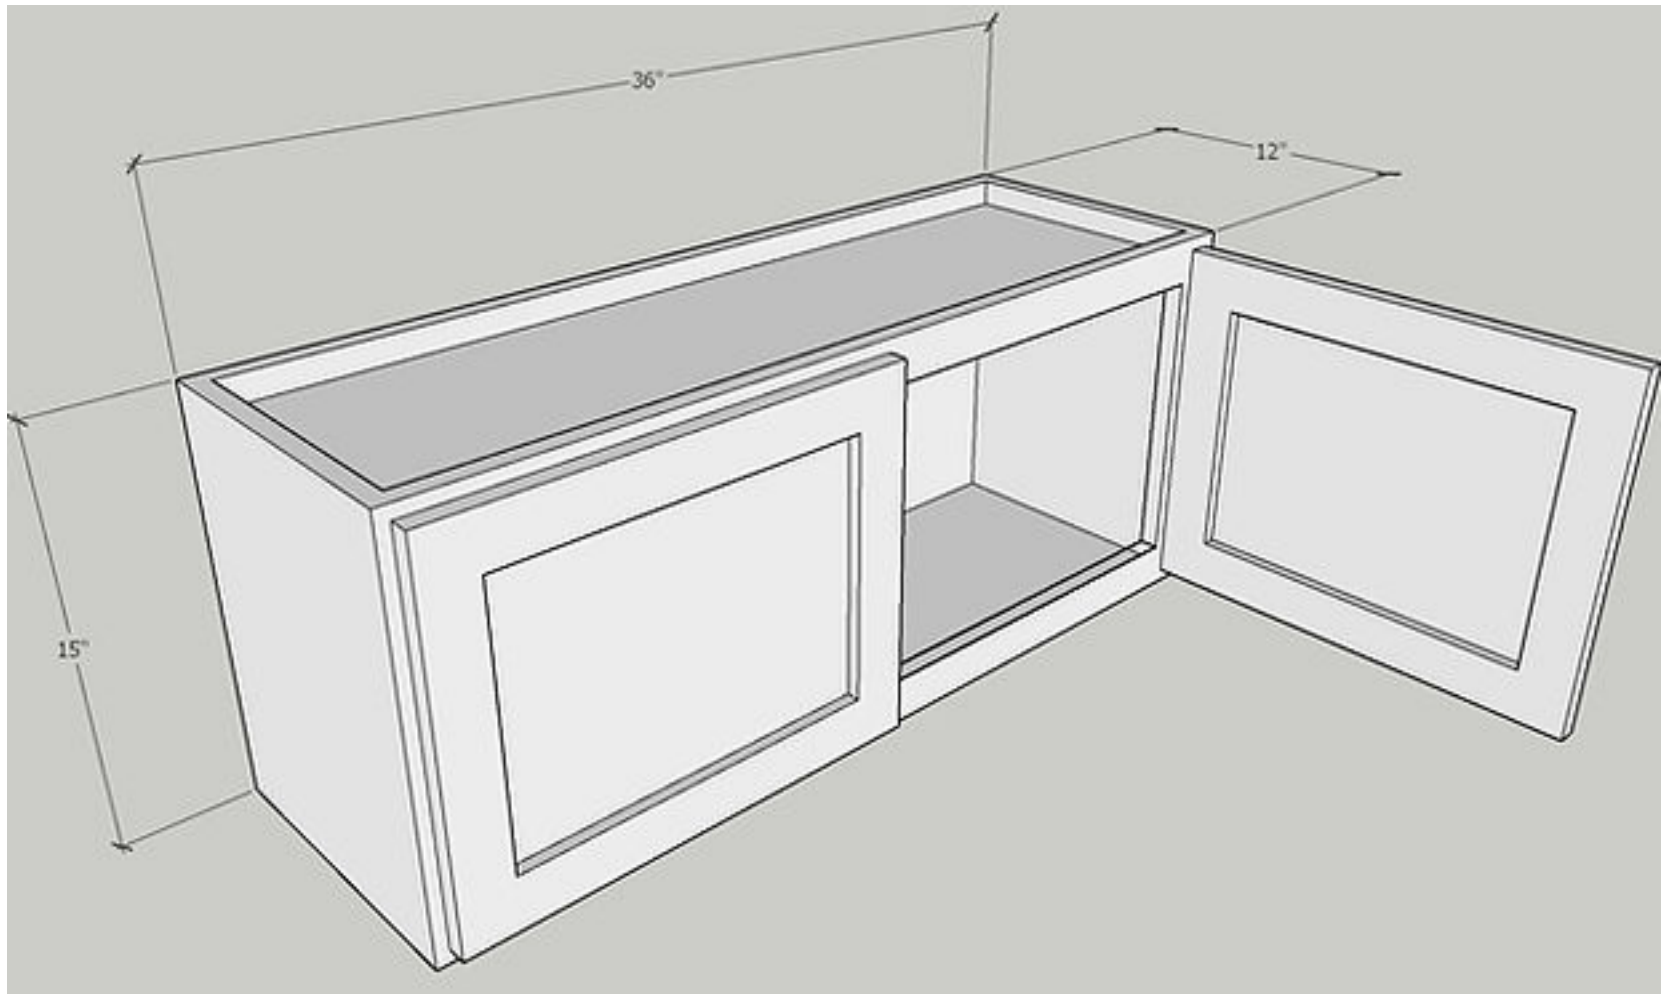

Quantity: 2 PC

15" High Wall

Item: W3015

Wall 30 x 15, Butt Doors

Cabinet Size: 30" Wide x 15" High x 12" Deep

Quantity: 1 PC

Door Size: 14 3/4" Wide x 14" High x 3/4" Deep

Quantity: 2 PC