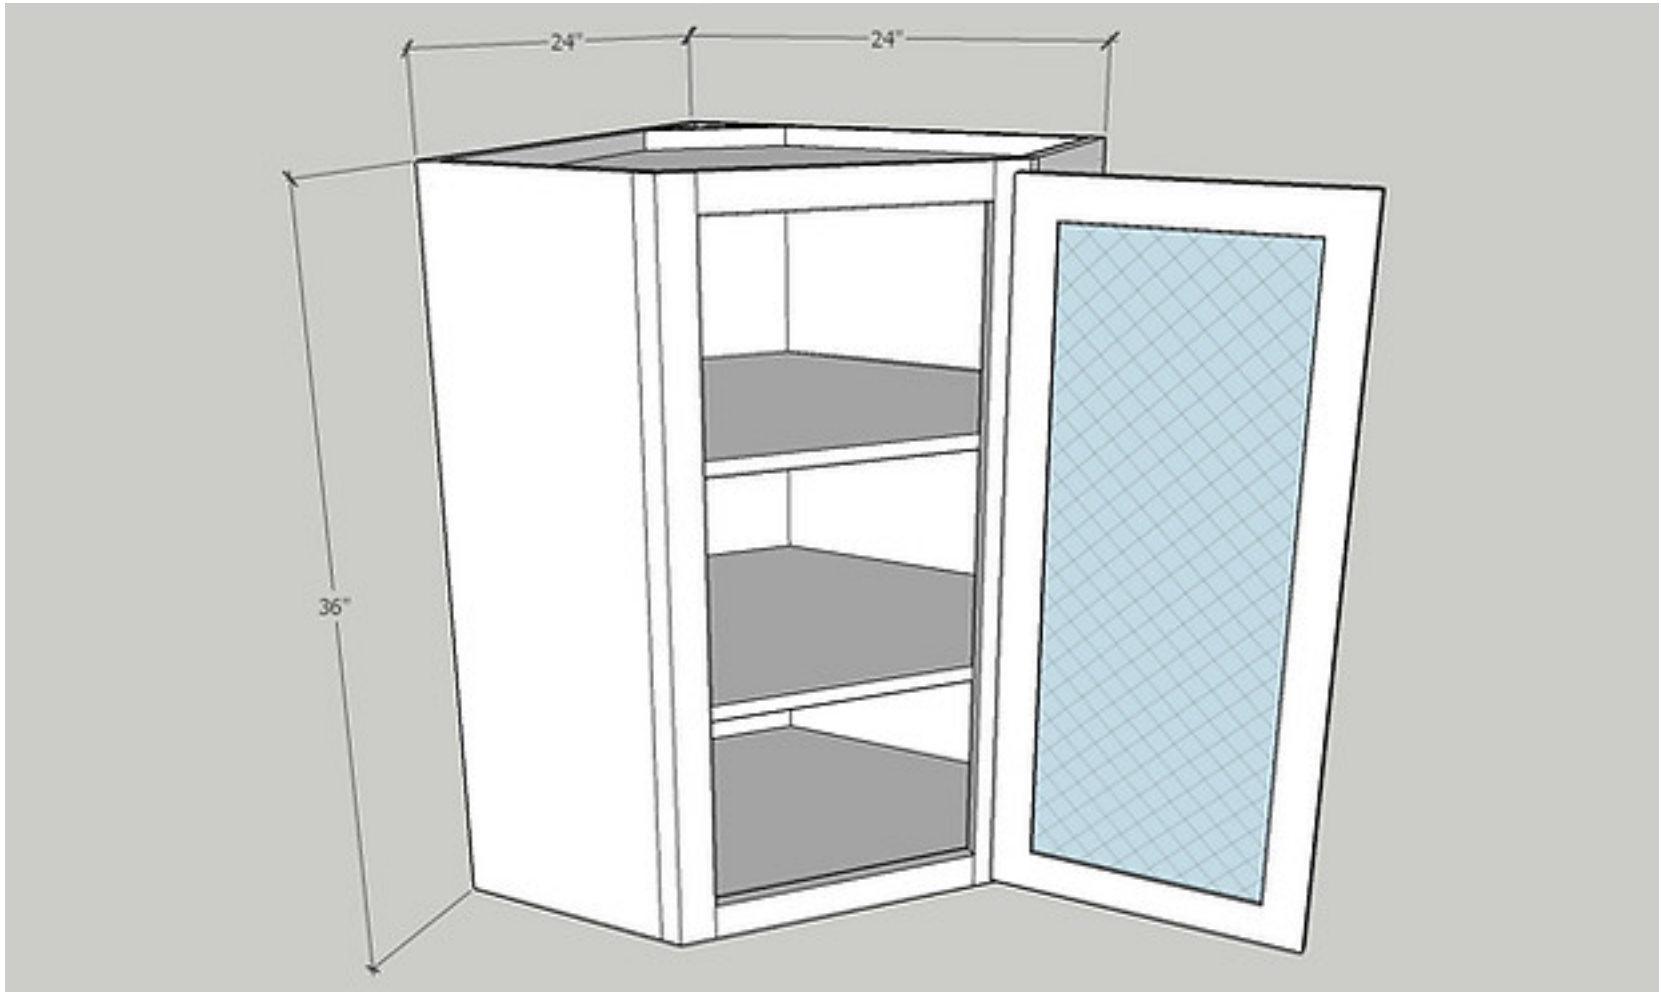

Item: DCW2436GD

Diagonal Corner Wall GD Glass Doors, Glass Included

Cabinet Size: 24" Wide x 36" High x 24" Deep

Quantity: 1 PC

Door Size: 15 1/4" Wide x 35" High x 3/4" Deep

Quantity: 1 PC