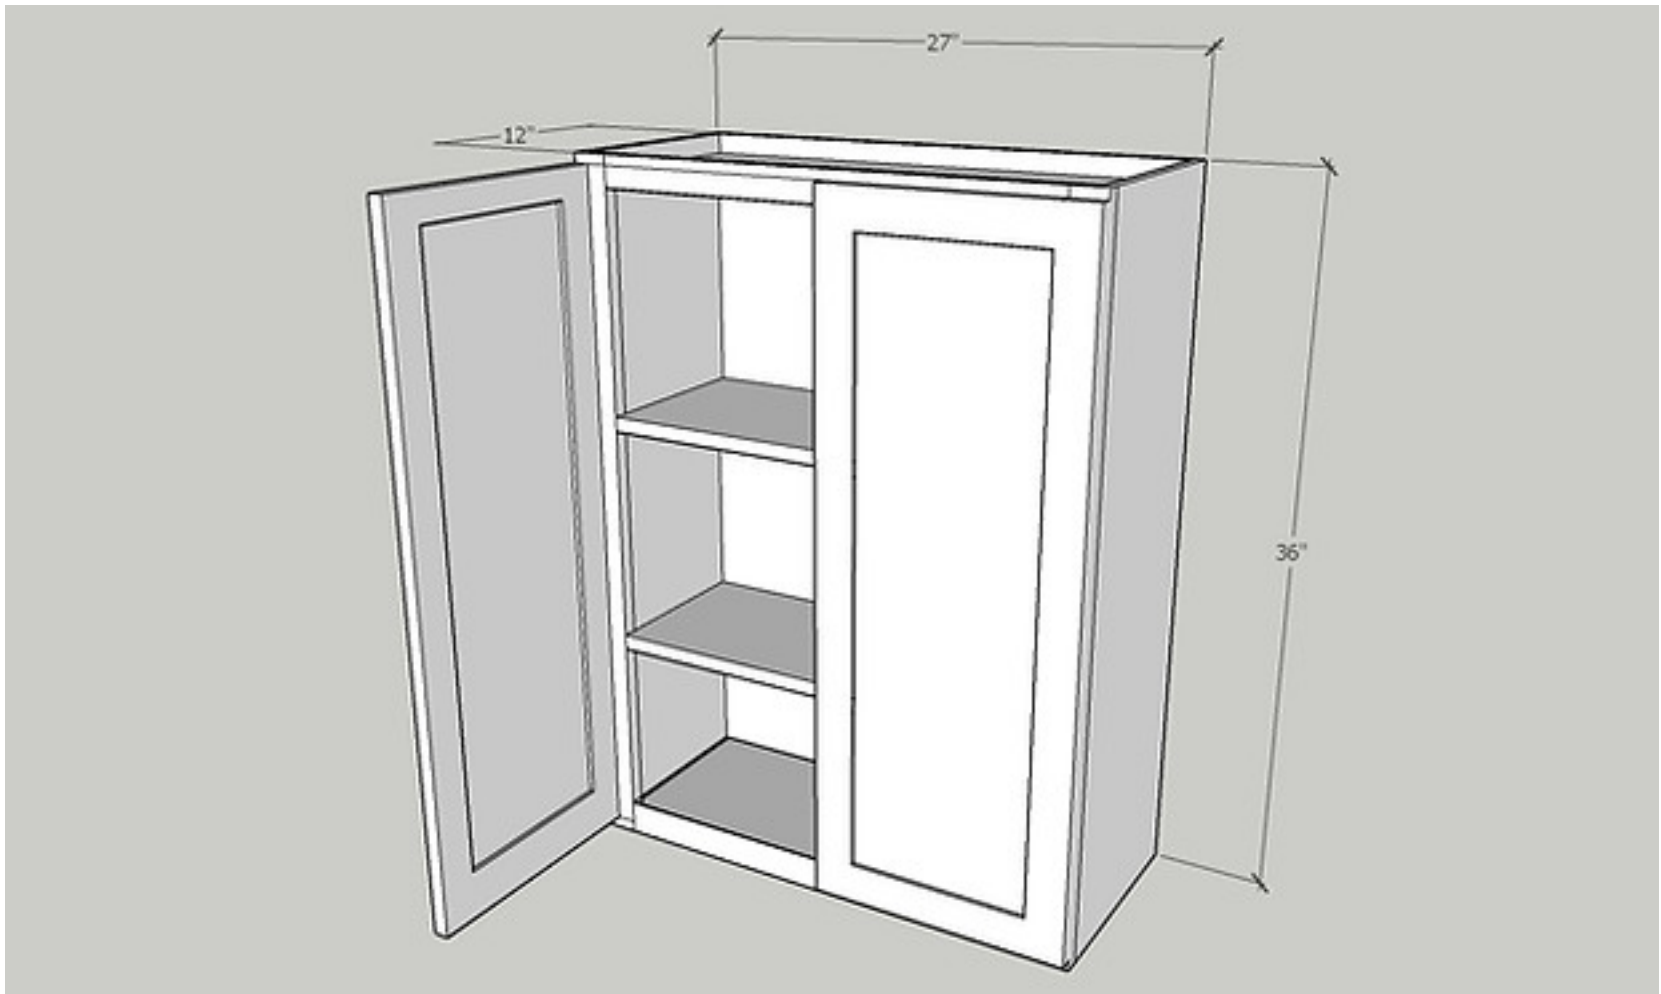

Item: W2736

Wall 27 x 36, Butt Doors,

Cabinet Size: 27" Wide x 36" High x 12" Deep

Quantity: 1 PC

Door Size: 13 1/4" Wide x 35" High x 3/4" Deep

Quantity: 2 PC