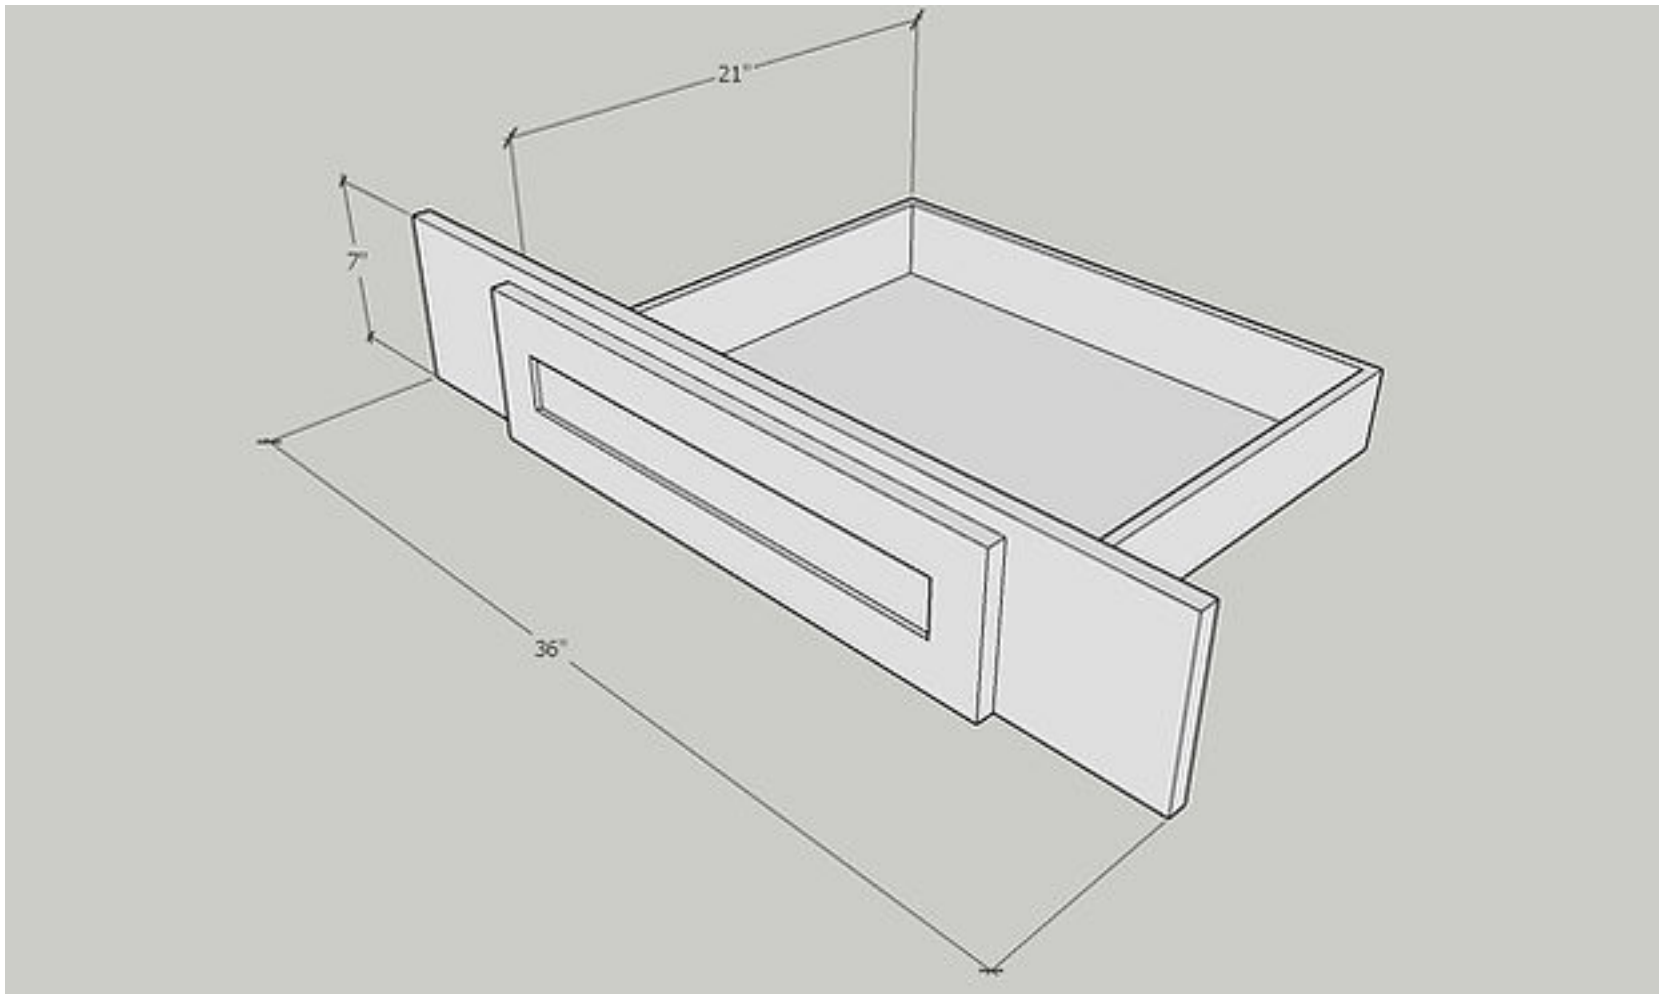

Item: VKD36

Vanity Knee Drawer 36

Cabinet Size: 36" Wide x 7" High x 21"Deep, Quantity: 1 PC

Drawer Front: 23 1/2" Wide x 6 1/4" High x 3/4"Deep, Quantity: 1 PC

Drawer Box: 19 3/4" Wide x 3 3/8" High x 17 3/8"Deep, Quantity: 1 PC