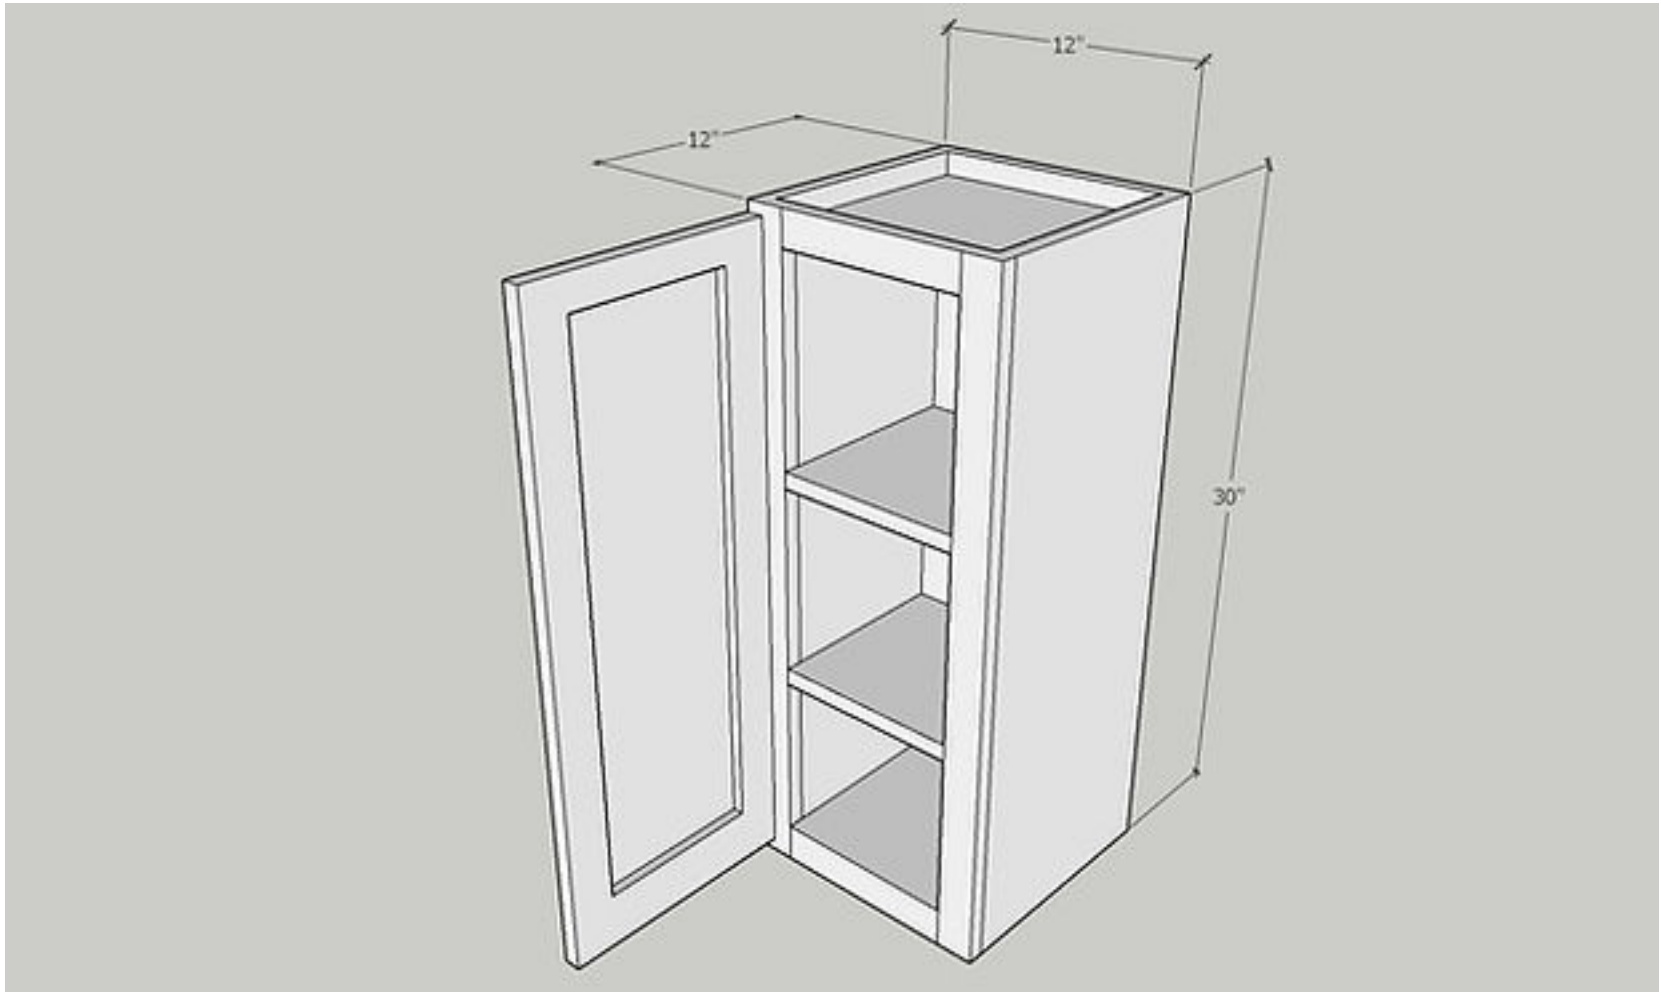

Item: W1230

Wall 12 x 30

Cabinet Size: 12" Wide x 30" High x 12" Deep

Quantity: 1 PC

Door Size: 11 1/2" Wide x 29" High x 3/4" Deep

Quantity: 1 PC