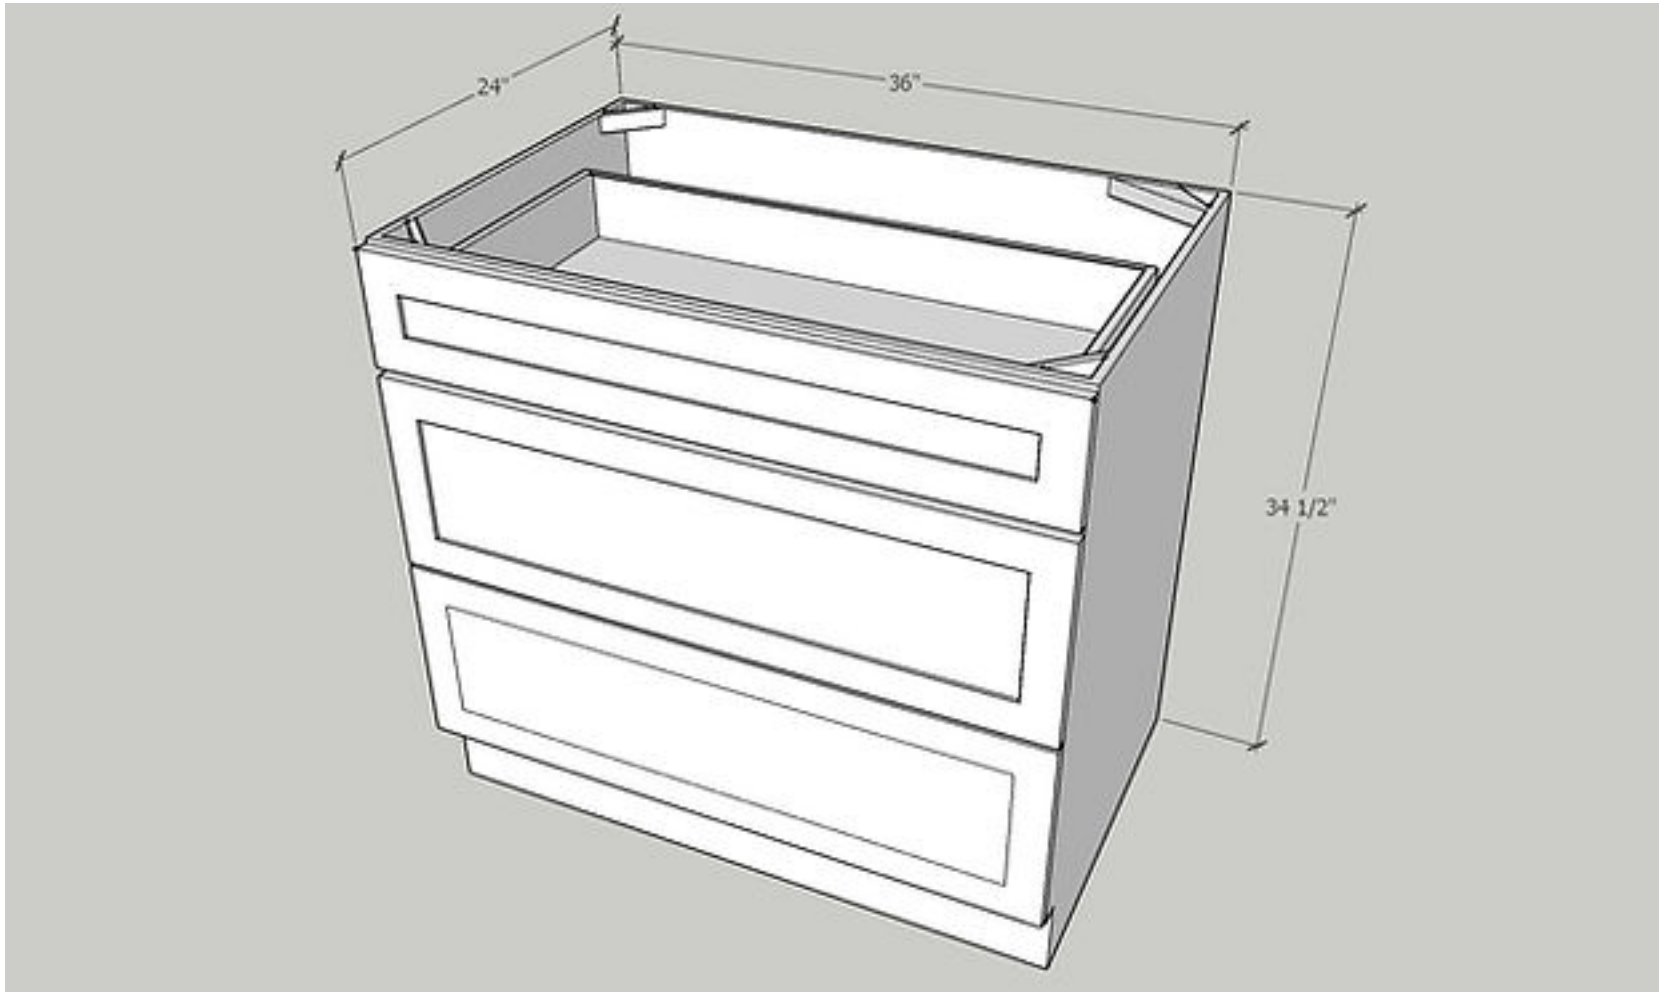

Item: 3DB36

36" 3 Drawer Base

Cabinet Size: 35" Wide x 34 1/2" High x 24" Deep - Quantity: 1 PC

Top Drawer Front: 35 1/2" Wide x 6 1/4" High x 3/4" Deep - Quantity: 1 PC

Bottom Drawer Front: 35 1/2" Wide x 11 1/8" High x 3/4" Deep - Quantity: 2 PC

Top Drawer Box: 32" Wide x 3 3/8" High x 20 3/8" Deep - Quantity: 1 PC

Bottom Drawer Box: 32" Wide x 8 1/4" High x 20 3/8" Deep - Quantity: 2 PC