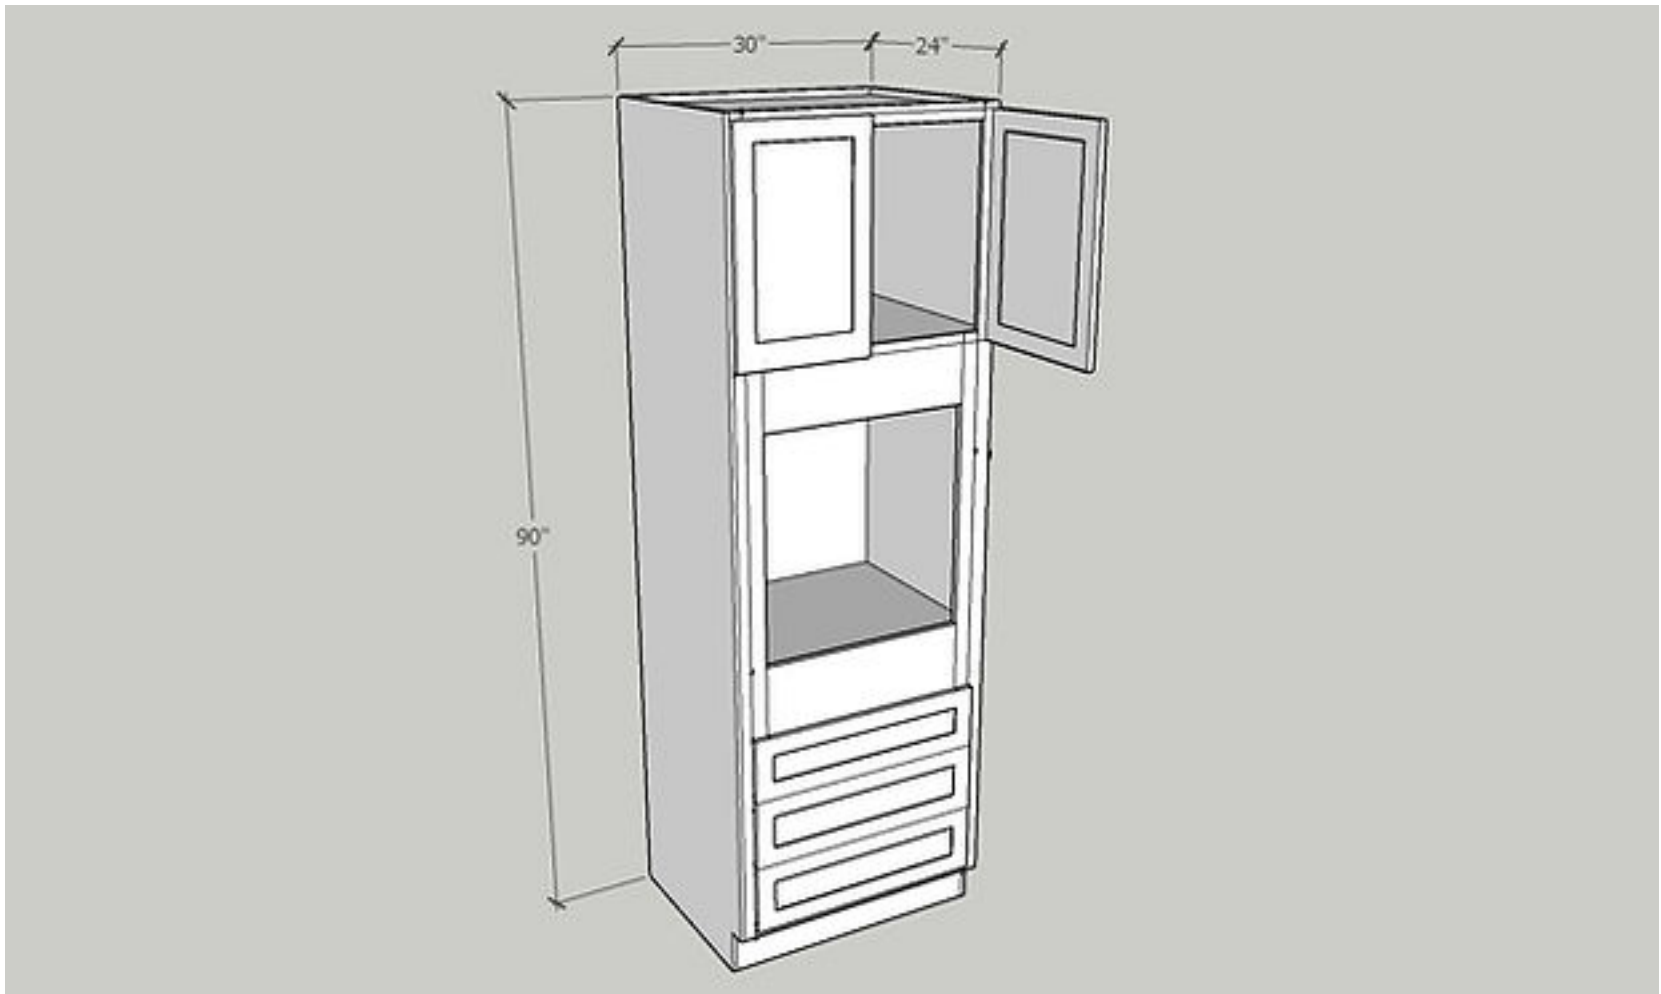

Door Size: 14 3/4" Wide x 17" High x 3/4"Deep, Quantity: 2 PC

Drawer Front: 32 1/2" Wide x 7 3/4" High x 3/4"Deep, Quantity: 3 PC

Drawer Box: 29" Wide x 5 1/8" High x 20 3/8"Deep, Quantity: 3 PC

Oven Dimension: 23 1/2"*24 3/8"