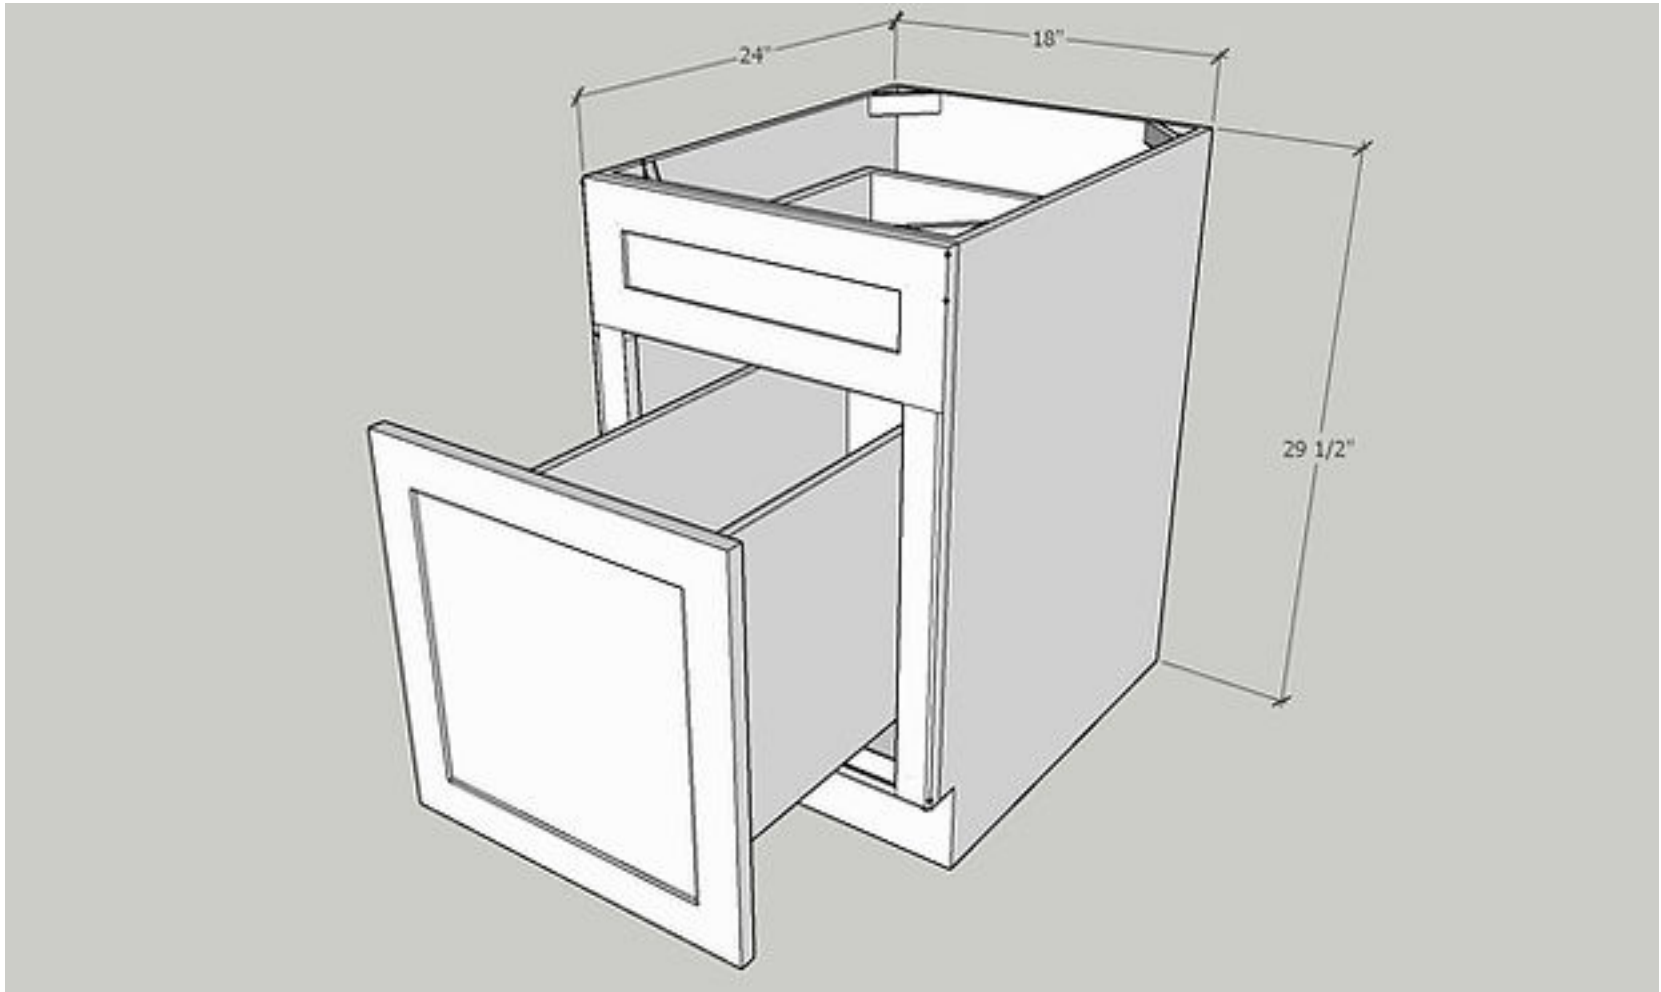

Quantity: 1 PC

Door Size: 17 1/2" Wide x 22 1/2" High x 3/4"Deep

Quantity: 1 PC

Drawer Front: 17 1/2" Wide x 6 1/4" High x 3/4"Deep

Quantity: 1 PC

Drawer Box: 14" Wide x 3 3/8" High x 20 3/8"Deep

Quantity: 1 PC