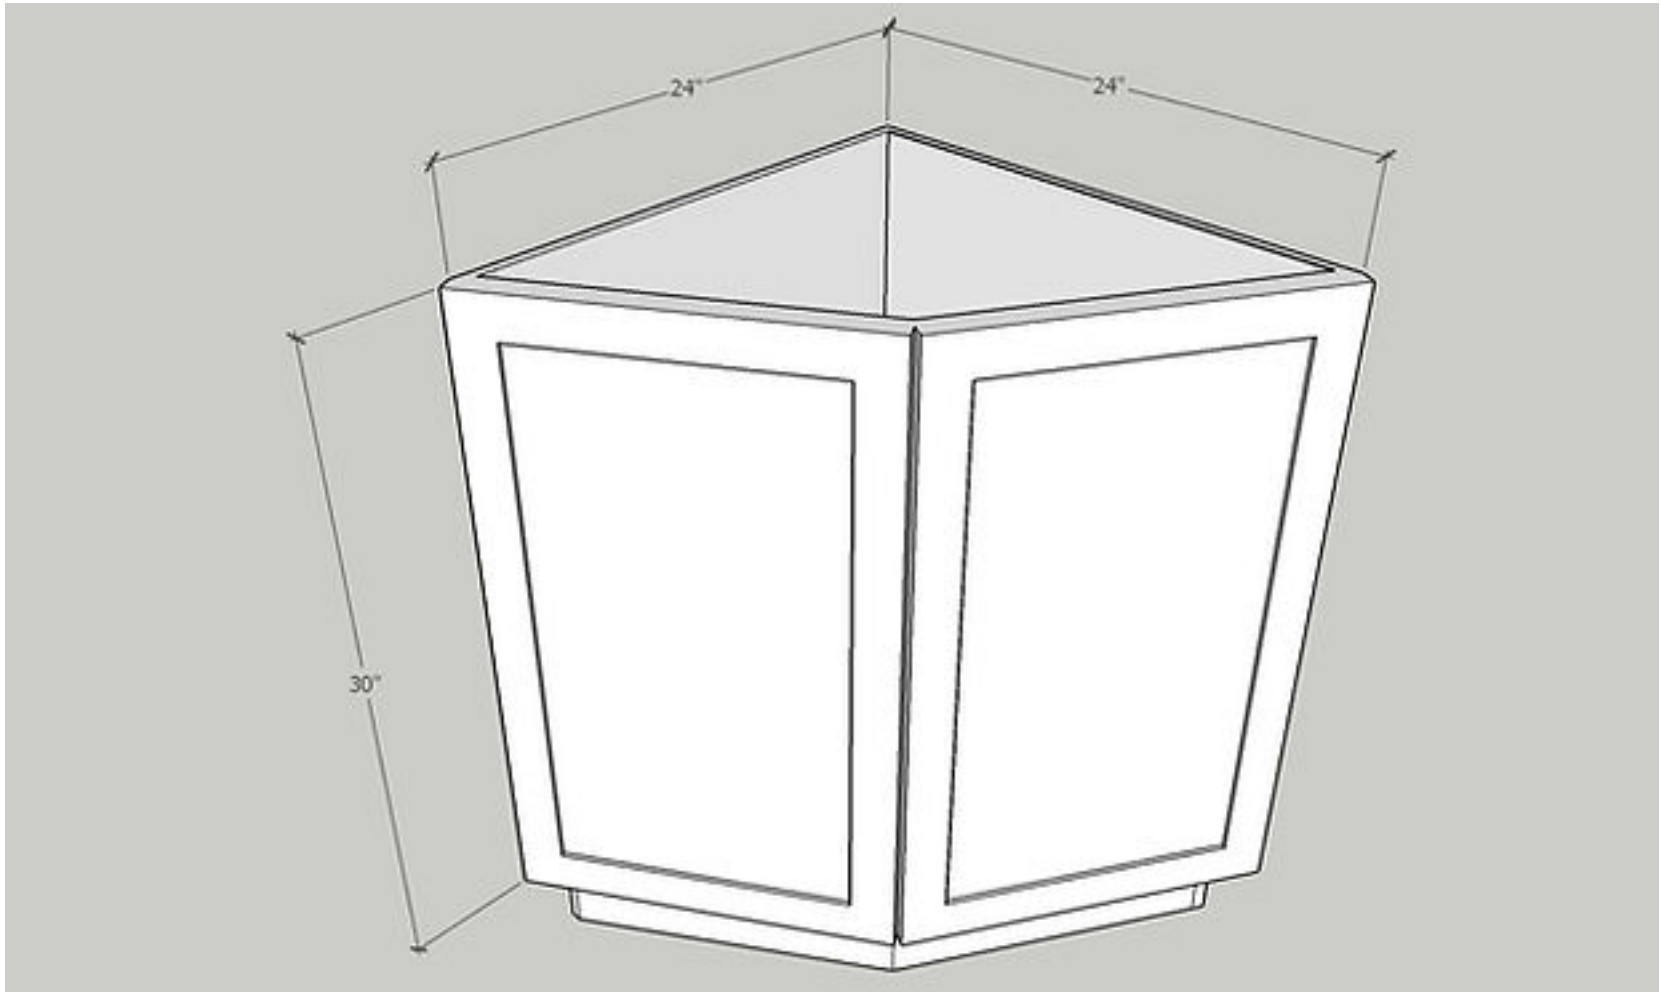

Item: BEC24

Base End 24

Cabinet Size: 24" Wide x 34 1/2" High x 24"Deep

Quantity: 1 PC

Door Size: 17 1/2" Wide x 29" High x 3/4"Deep

Quantity: 2 PC