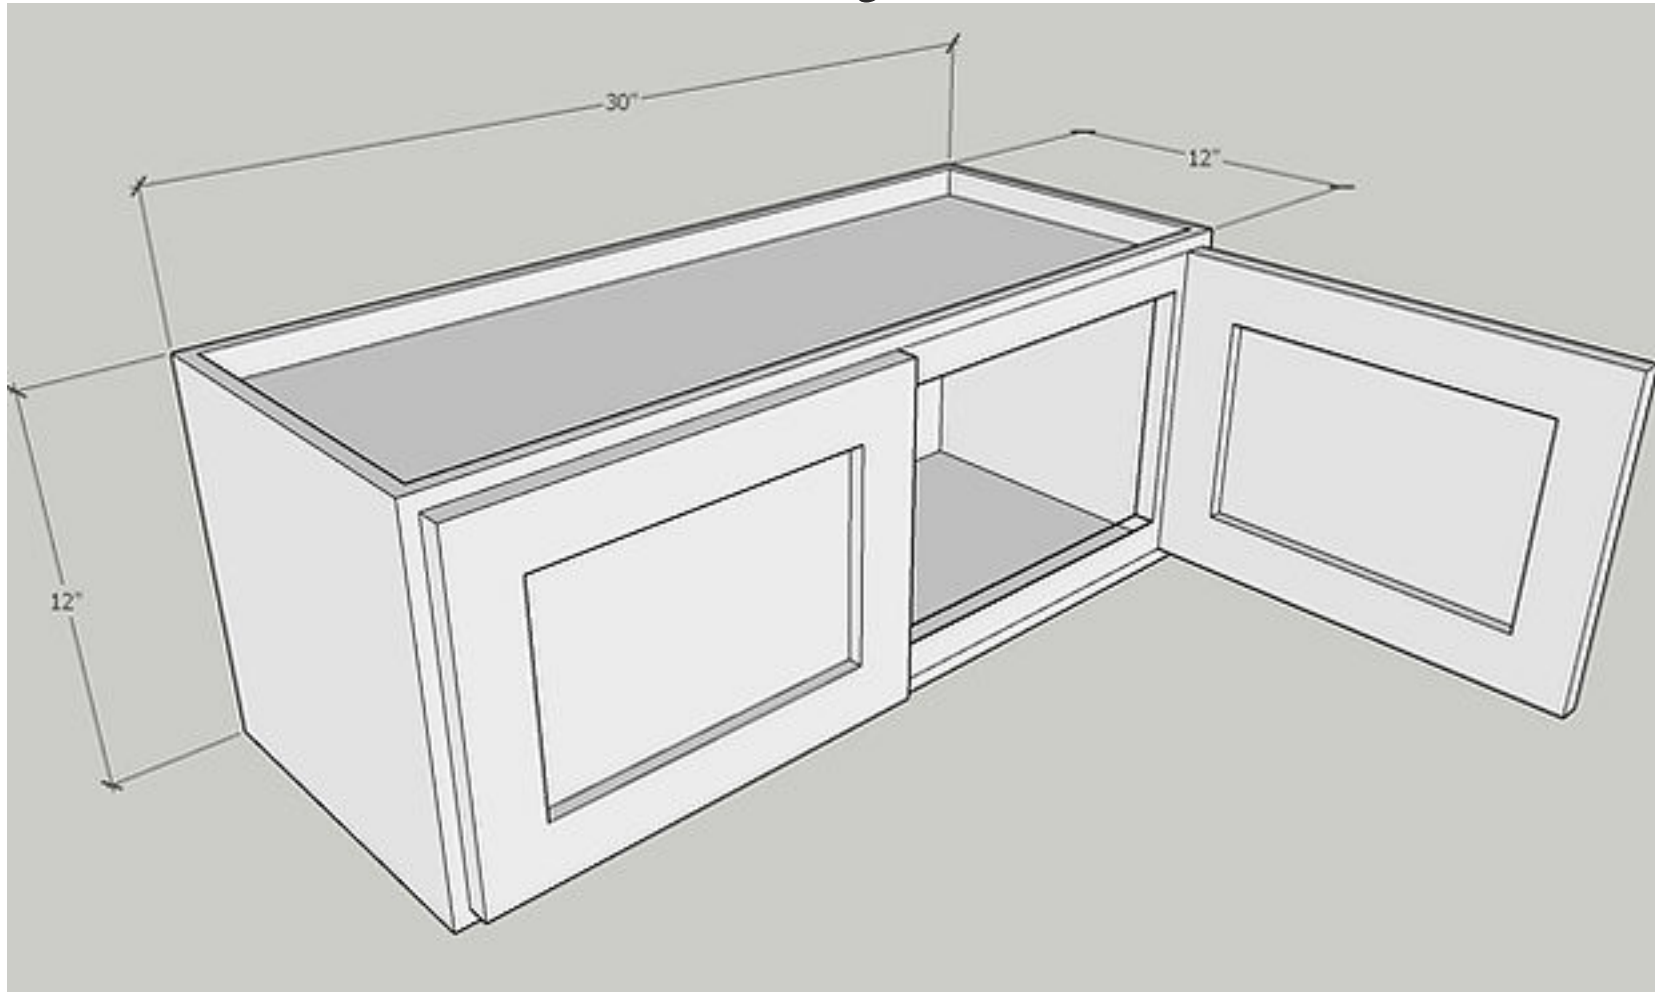

12" High Wall

Item: W3012

Wall 30 x 12, Butt Doors

Cabinet Size: 30" Wide x 12" High x 12" Deep

Quantity: 1 PC

Door Size: 14 3/4" Wide x 11" High x 3/4" Deep

Quantity: 2 PC