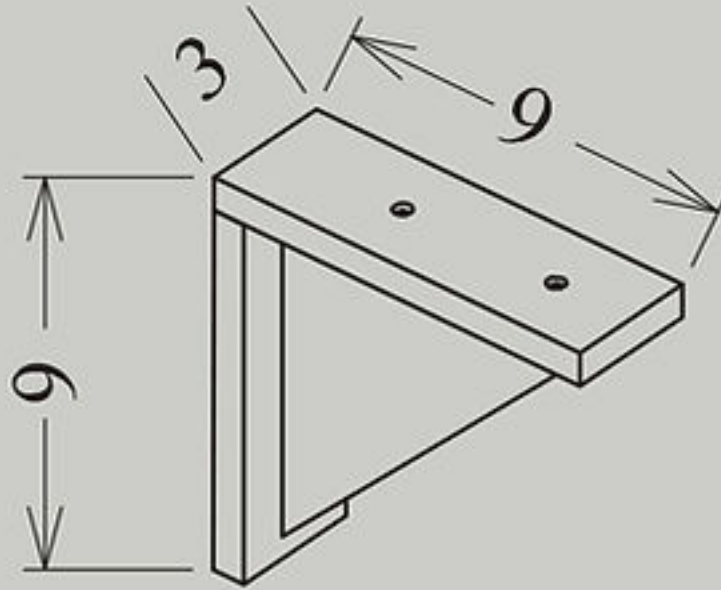

Accessories

Item: CB9

Corbel 9 x 9

3" Wide x 9" High x 9" Deep

Quantity: 1 PC