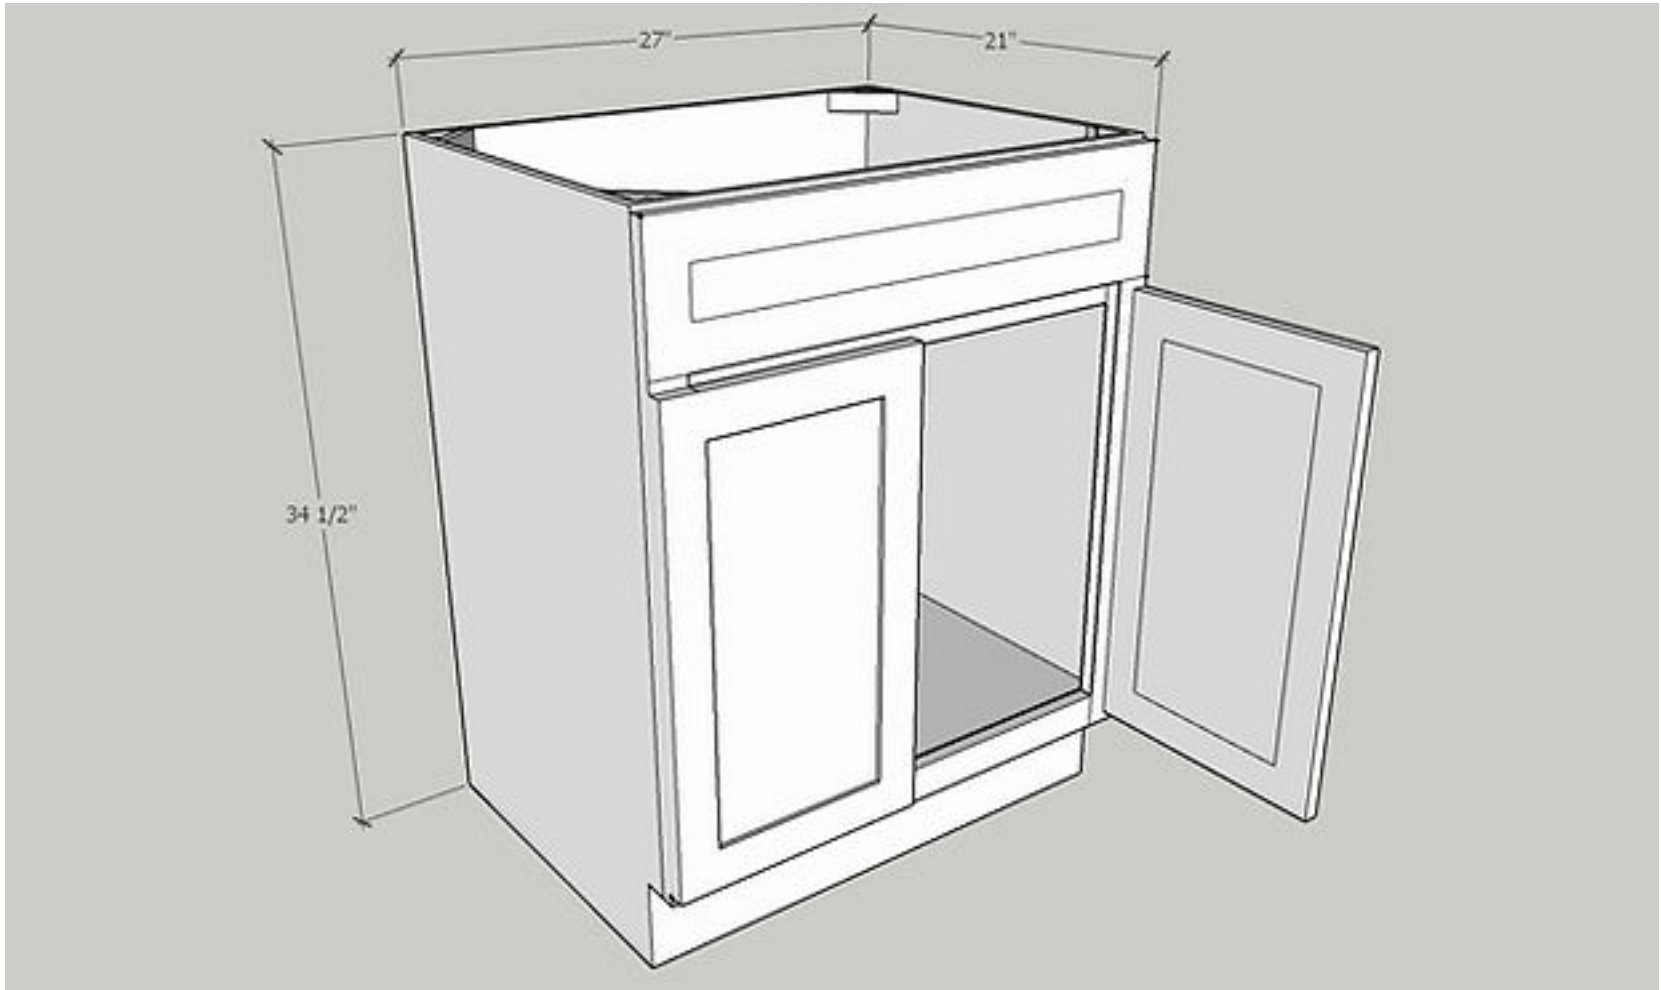

Item: VS27

Vanity Sink 27(Butt Doors)

Cabinet Size: 27" Wide x 34 1/2" High x 21"Deep, Quantity: 1 PC

Door Size: 13 1/4" Wide x 22 1/2" High x 3/4"Deep, Quantity: 2 PC

Drawer Front: 26 1/2" Wide x 6 1/4" High x 3/4"Deep, Quantity: 1 PC