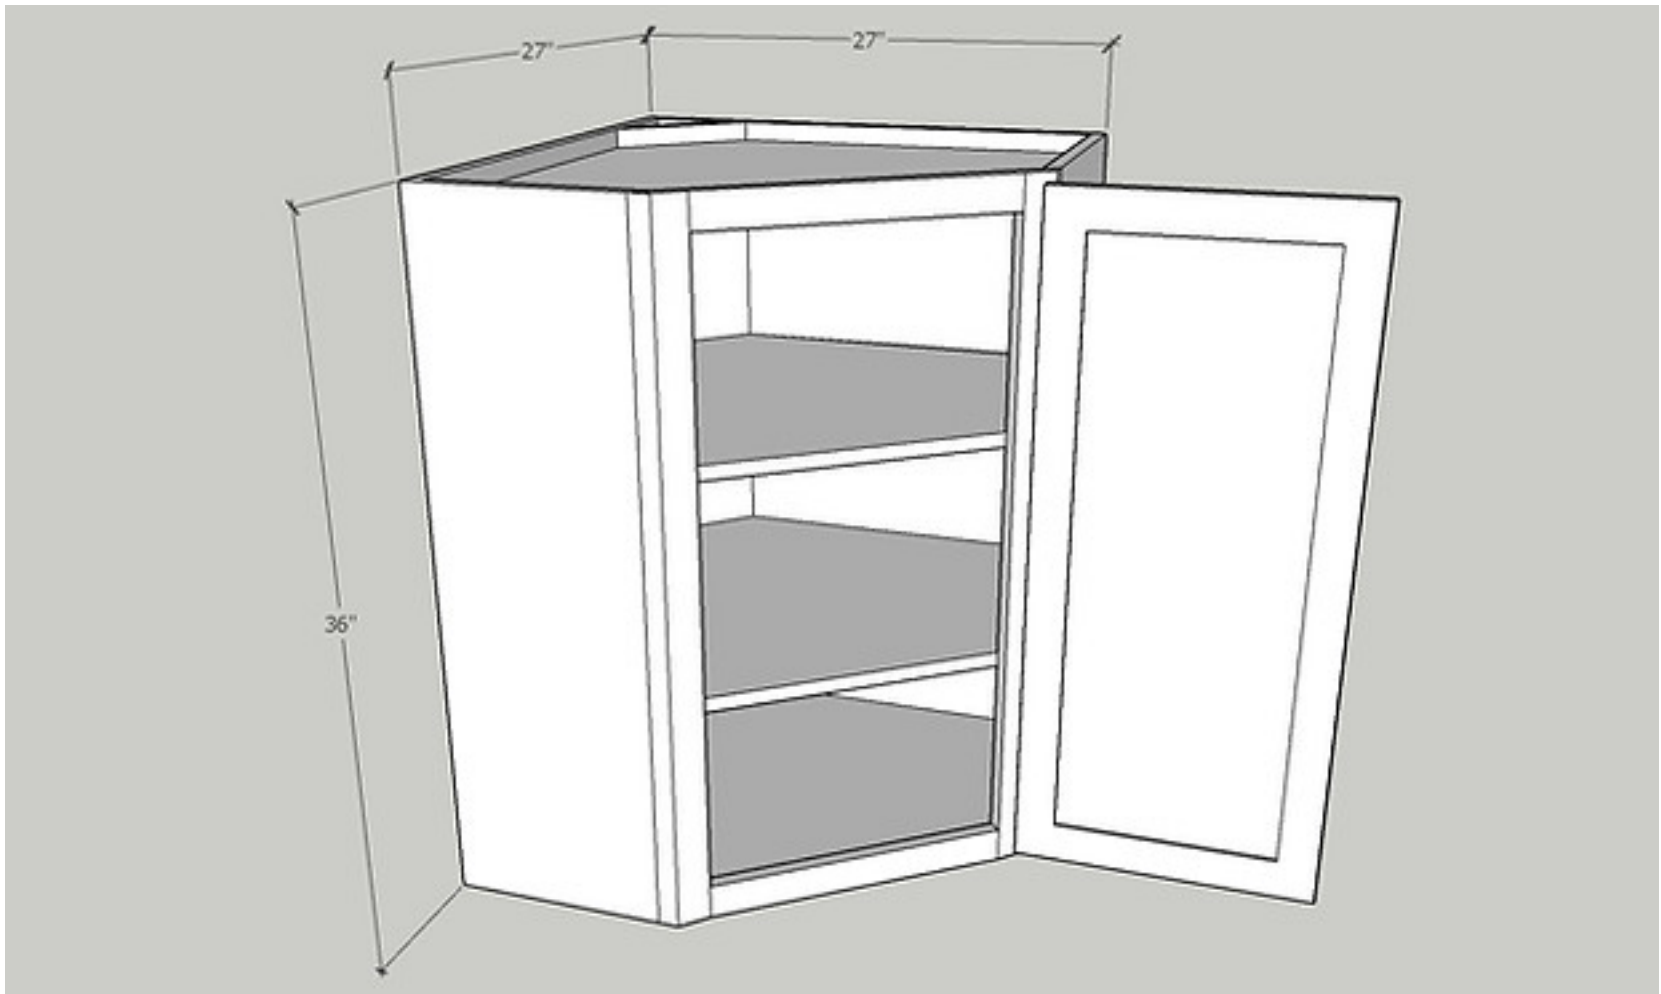

Item: DCW2736

Diagonal Corner Wall

Cabinet Size: 27 1/4" Wide x 36" High x 24" Deep

Quantity: 1 PC

Door Size: 15 1/4" Wide x 35" High x 3/4" Deep

Quantity: 1 PC