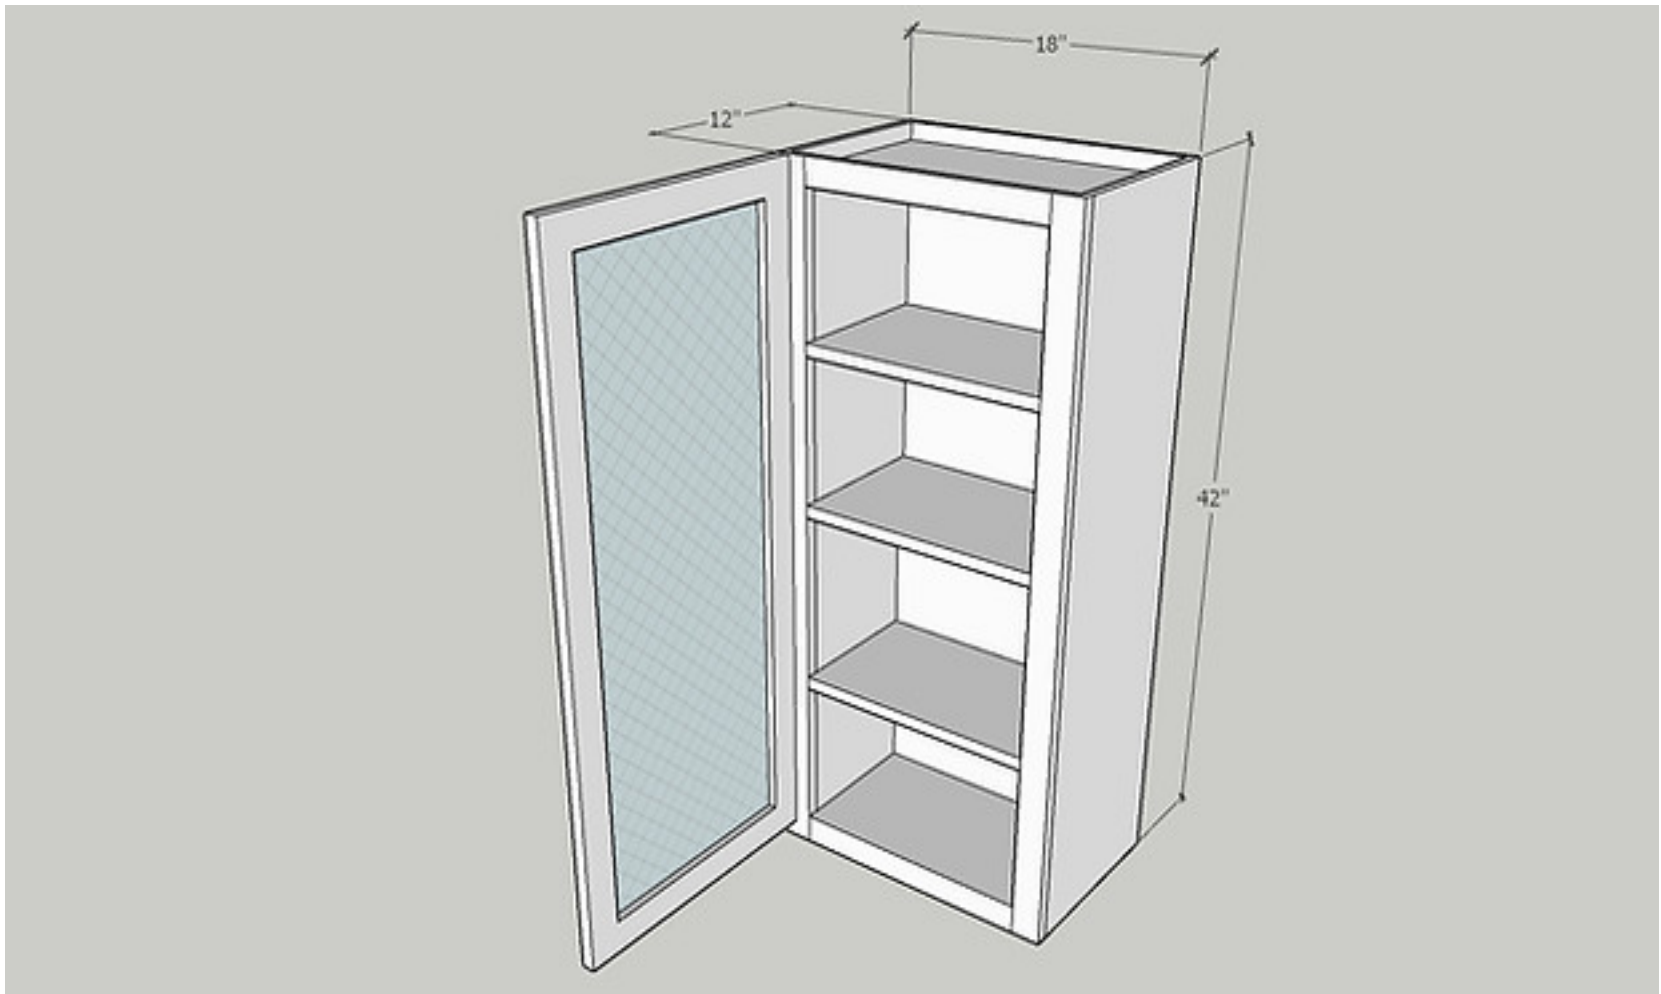

Item: W1842GD

Wall 18 x 42, Glass Doors, Glass Included

Cabinet Size: 18" Wide x 42" High x 12" Deep

Quantity: 1 PC

Door Size: 17 1/2" Wide x 41" High x 3/4" Deep

Quantity: 1 PC