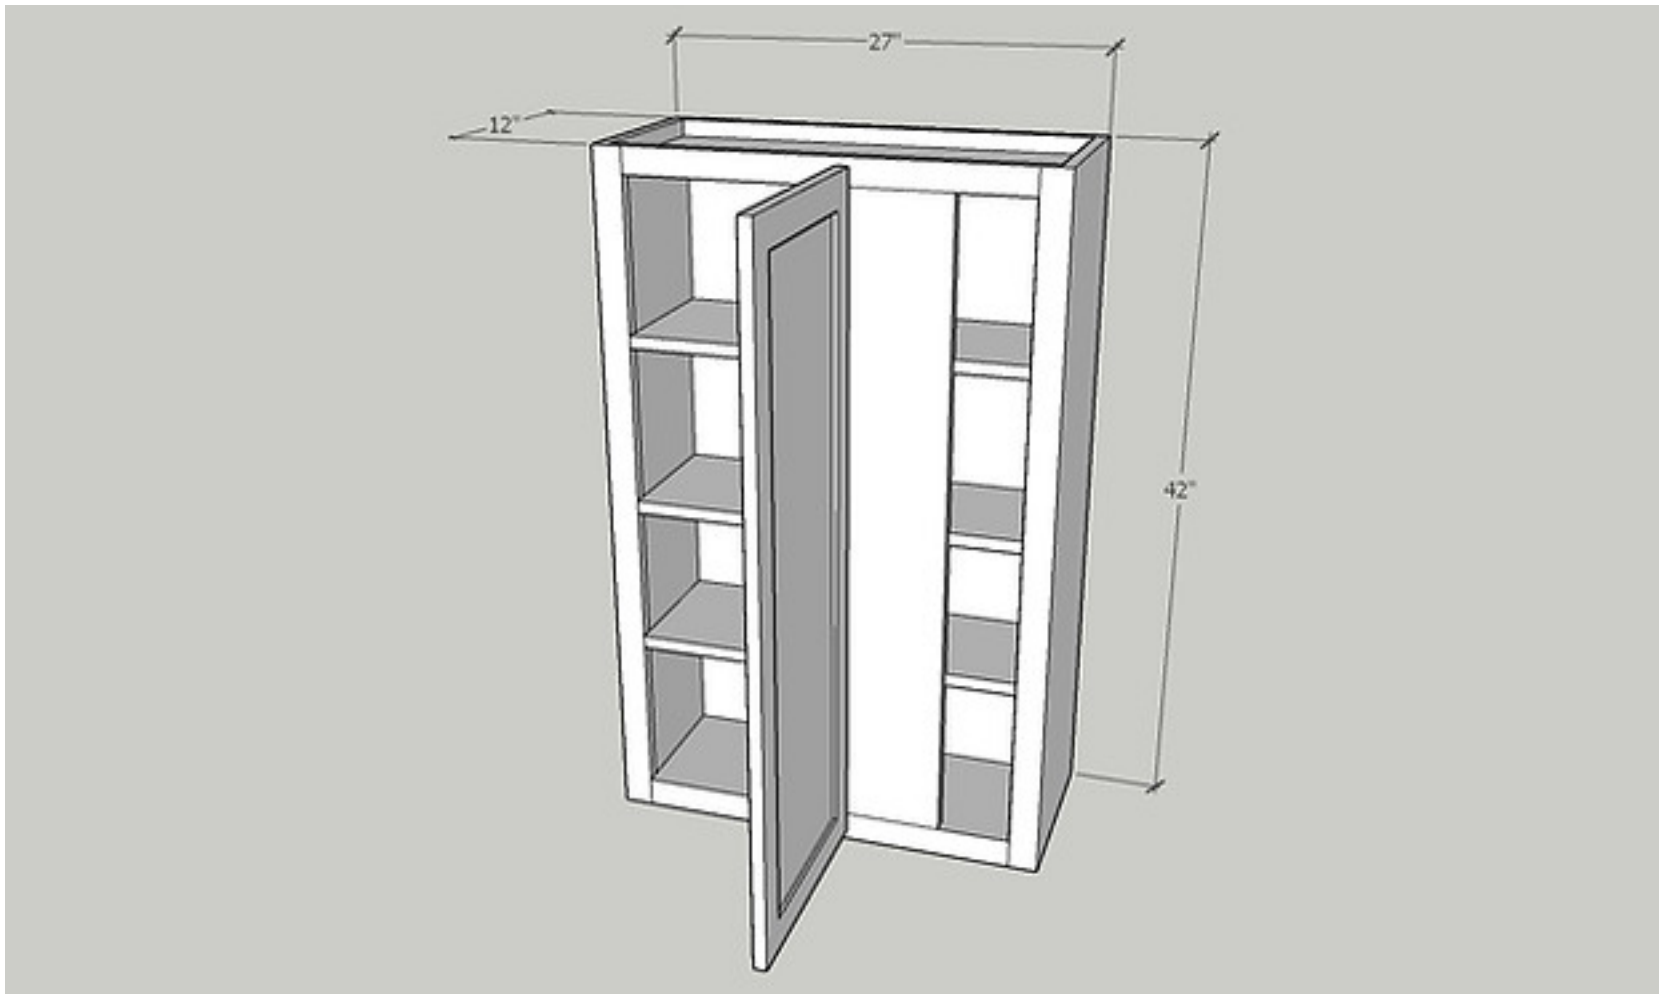

Item: WBC2742

Wall Blind Corner, Install Range 28"min 31"max

Cabinet Size: 27" Wide x 42" High x 12"Deep

Quantity: 1 PC

Door Size: 14 1/2" Wide x 41" High x 3/4"Deep

Quantity: 1 PC