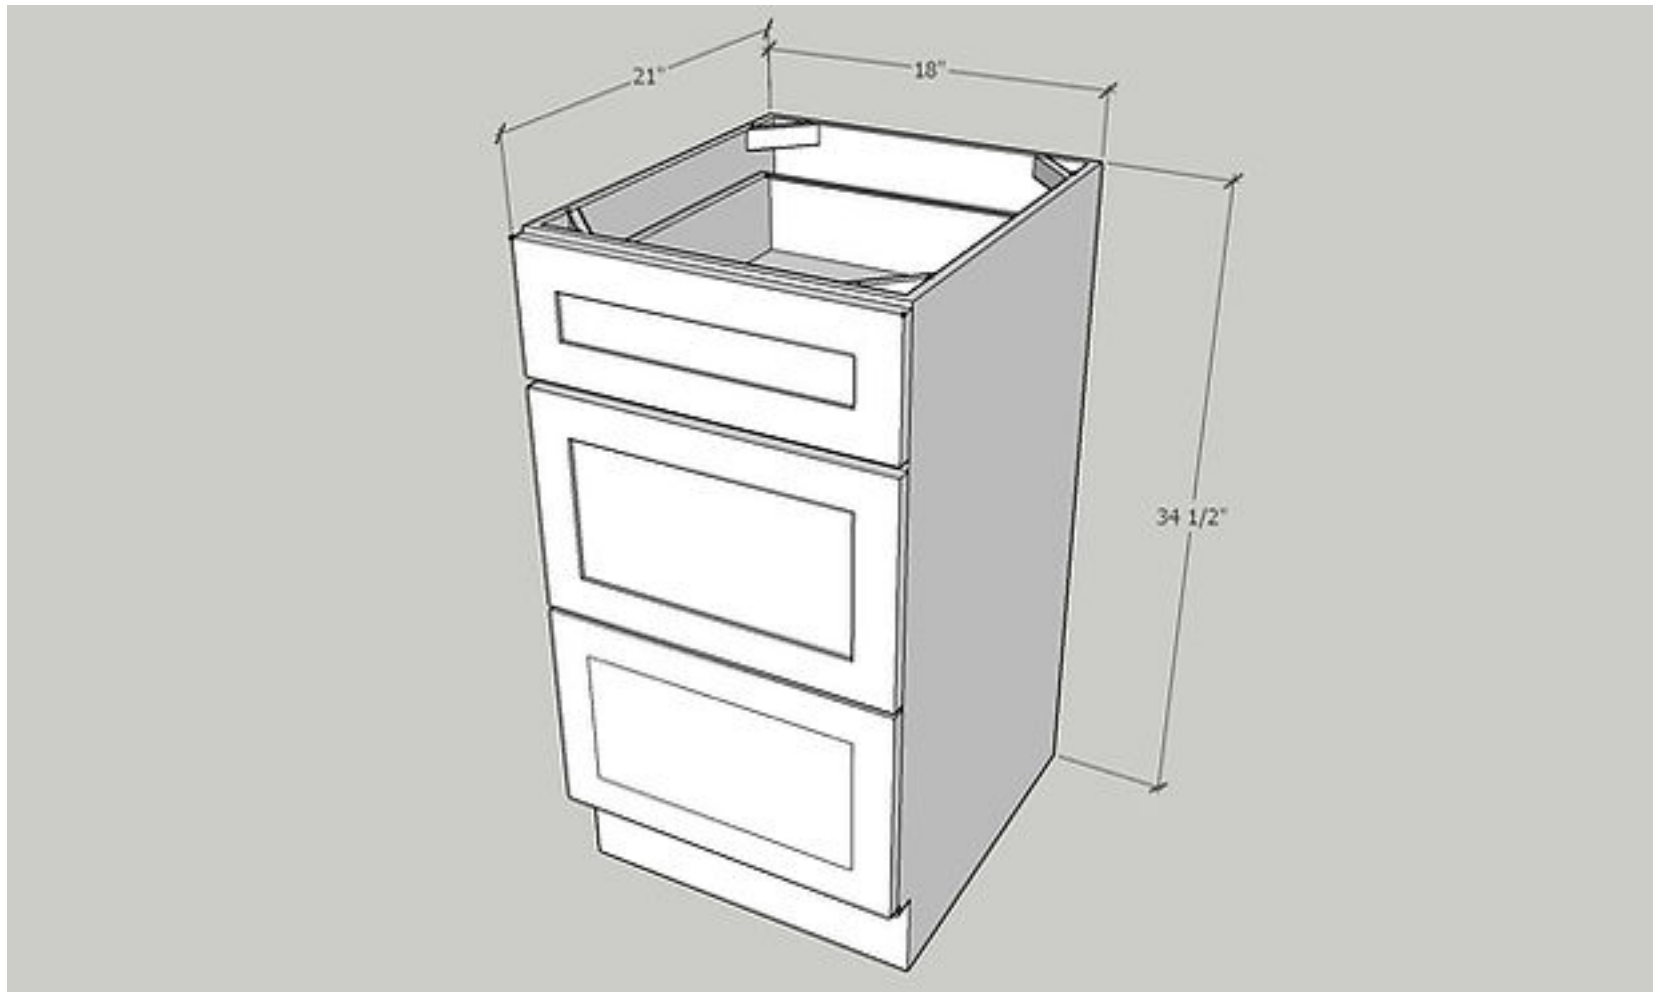

Item: 3VDB18

Vanity 3 Drawer Base 18

Cabinet Size: 18" Wide x 34 1/2" High x 21"Deep, Quantity: 1 PC

Top Drawer Front: 17 1/2" Wide x 6 1/4" High x 3/4"Deep, Quantity: 1 PC

Bottom Drawer Front: 17 1/2" Wide x 11 1/8" High x 3/4"Deep, Quantity: 2 PC

Top Drawer Box: 14" Wide x 3 3/8" High x 17 3/8"Deep, Quantity: 1 PC

Bottom Drawer Box: 14" Wide x 8 1/4" High x 17 3/8"Deep, Quantity: 2 PC