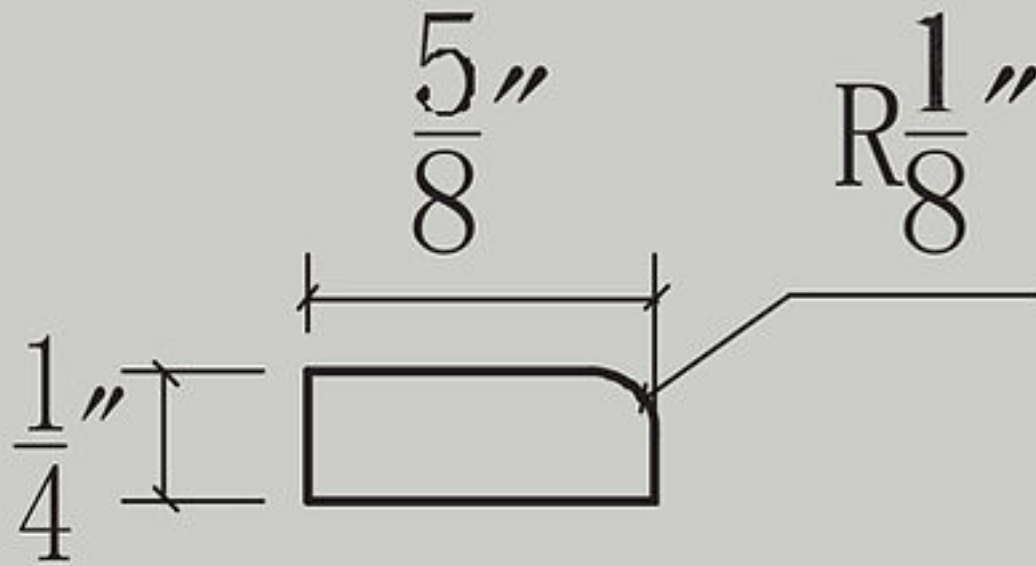

Item: OCM8
Outside Corner Molding 3/4
96" Wide x 3/4" High x 3/4" Deep

Item: SM8

Scribe Molding 3/4

96" Wide x 5/8" High x 1/4"Deep