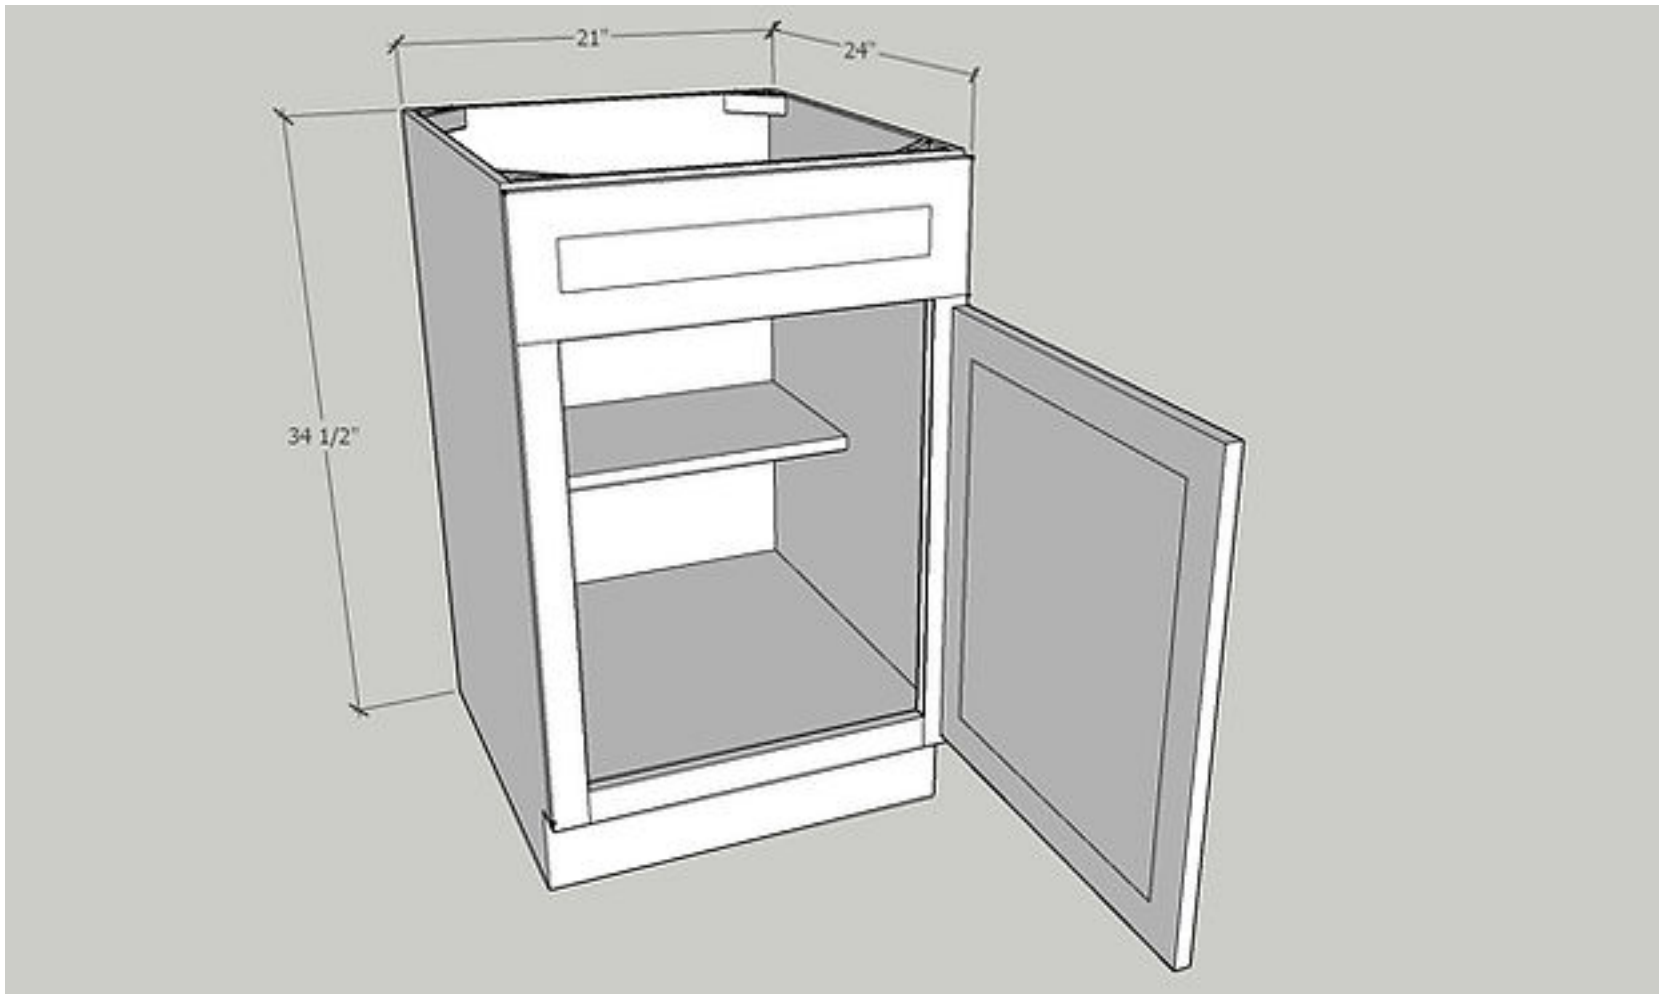

Item: B21

Base 21

Cabinet Size: 21" Wide x 34 1/2" High x 24"Deep

Quantity: 1 PC

Door Size: 20 1/2" Wide x 22 1/2" High x 3/4"Deep

Quantity: 1 PC

Drawer Front: 20 1/2" Wide x 6 1/4" High x 3/4"Deep

Quantity: 1 PC

Drawer Box: 17" Wide x 3 1/4" High x 20 3/8"Deep

Quantity: 1 PC