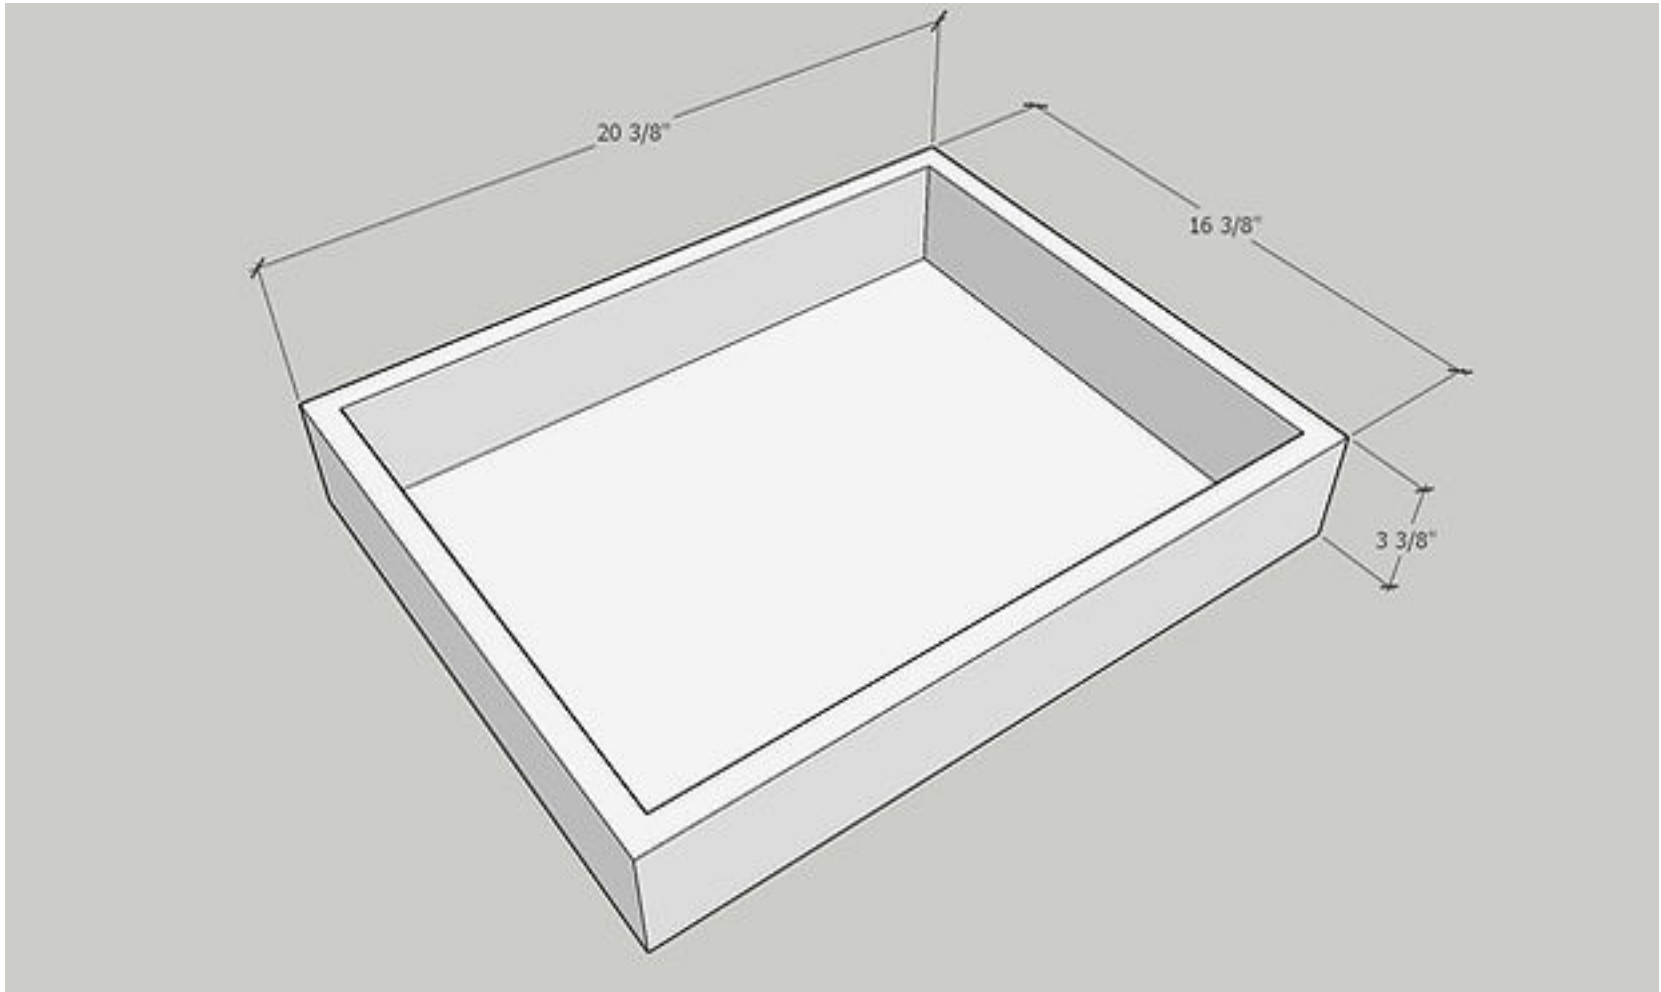

Item: RS21

Roll-Out Shelf-1 Tray

16 3/8" Wide x 3 3/8" High x 20 3/8" Deep