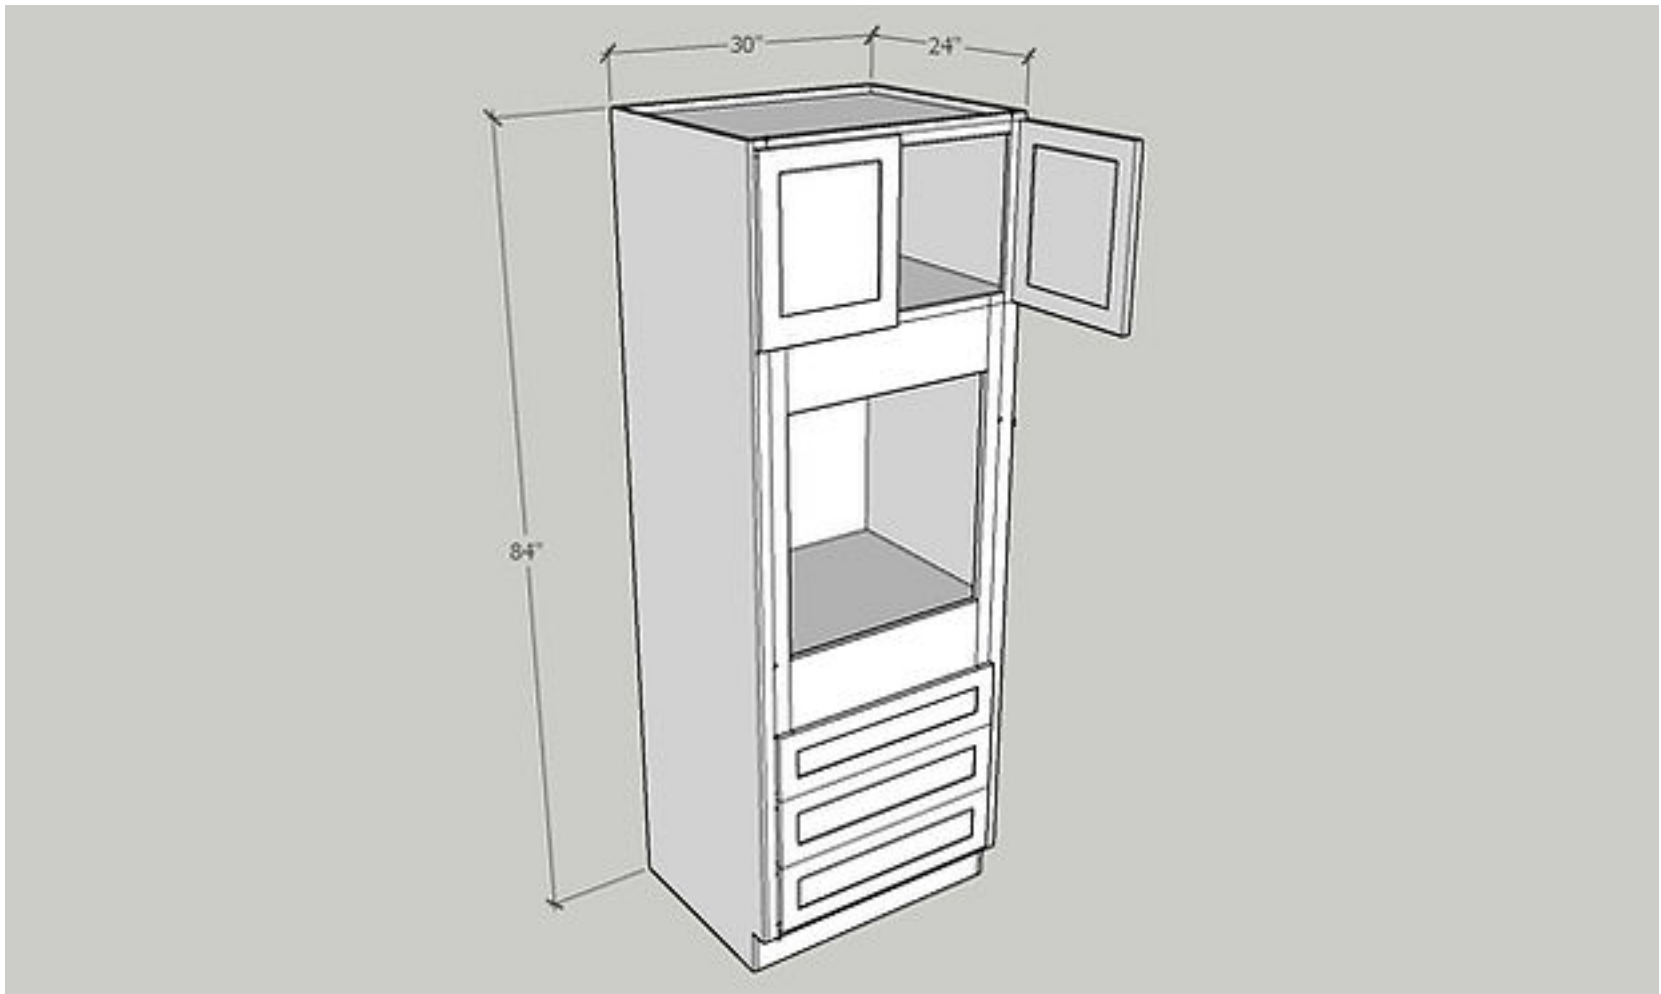

Item: O308424

Single Oven 30 x 84 x 24

Cabinet Size: 30" Wide x 84" High x 24"Deep, Quantity: 1 PC

Door Size: 14 3/4" Wide x 17" High x 3/4"Deep, Quantity: 2 PC

Drawer Front: 32 1/2" Wide x 7 3/4" High x 3/4"Deep, Quantity: 3 PC

Drawer Box: 29" Wide x 5 1/8" High x 20 3/8"Deep, Quantity: 3 PC

Oven Dimension: 23 1/2"*24 3/8"