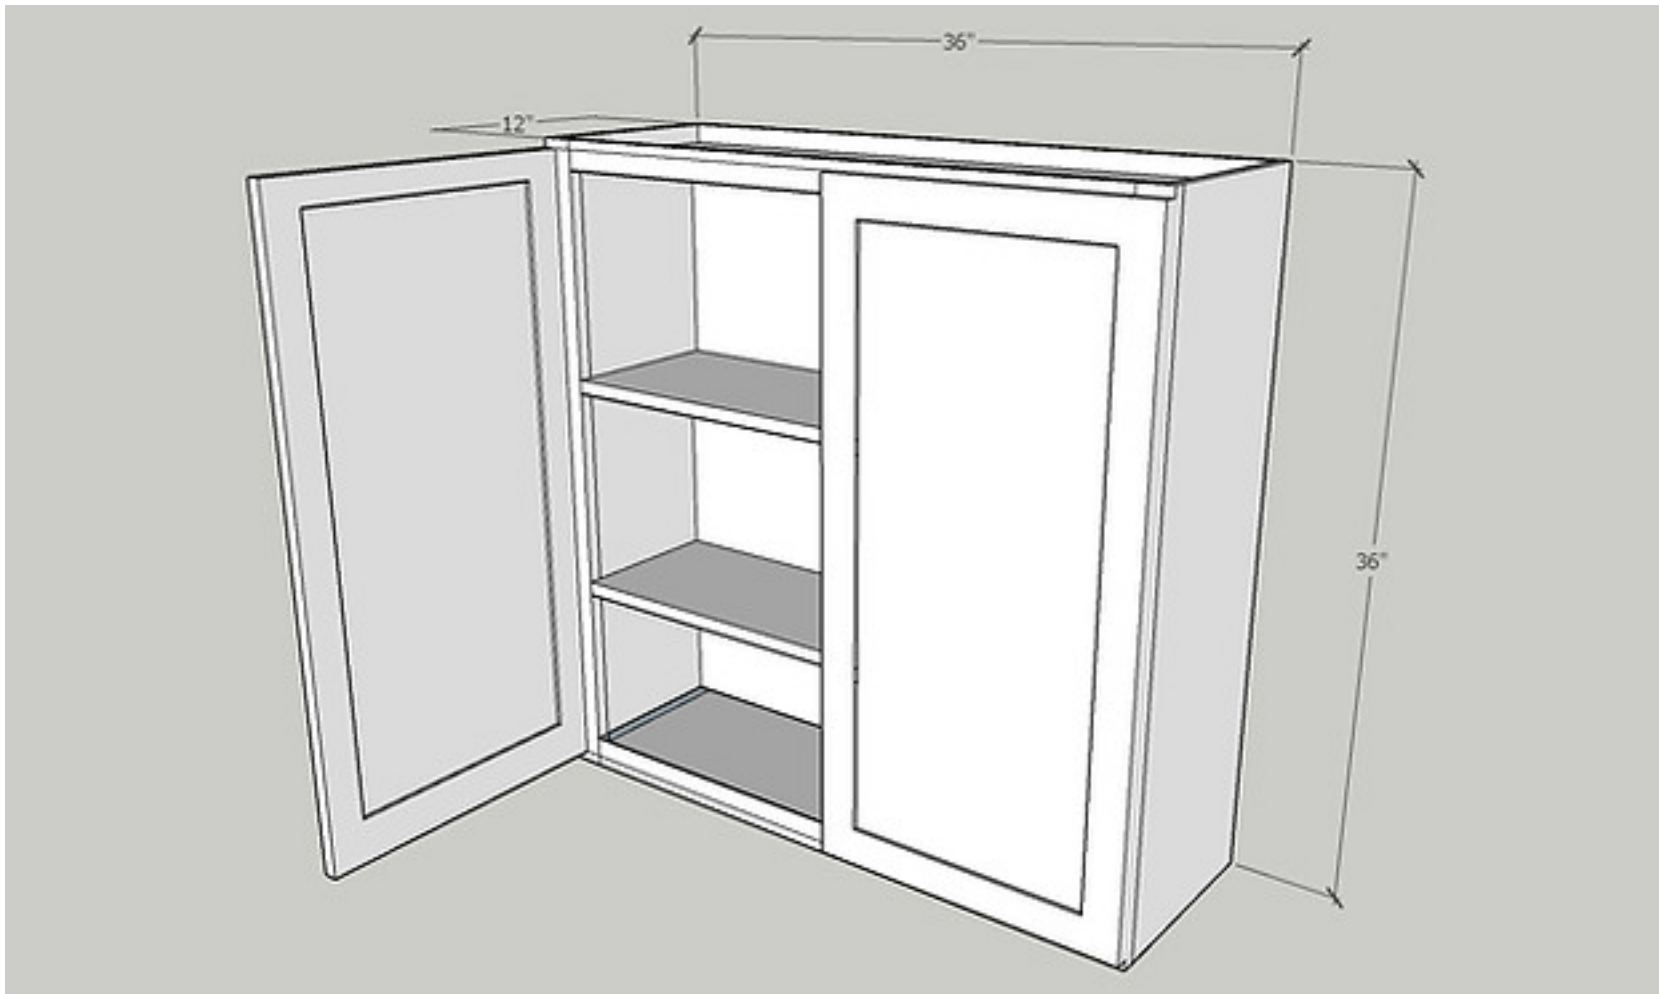

Item: W3636

Wall 36 x 36, Butt Doors,

Cabinet Size: 36" Wide x 36" High x 12" Deep

Quantity: 1 PC

Door Size: 17 3/4" Wide x 35" High x 3/4" Deep

Quantity: 2 PC