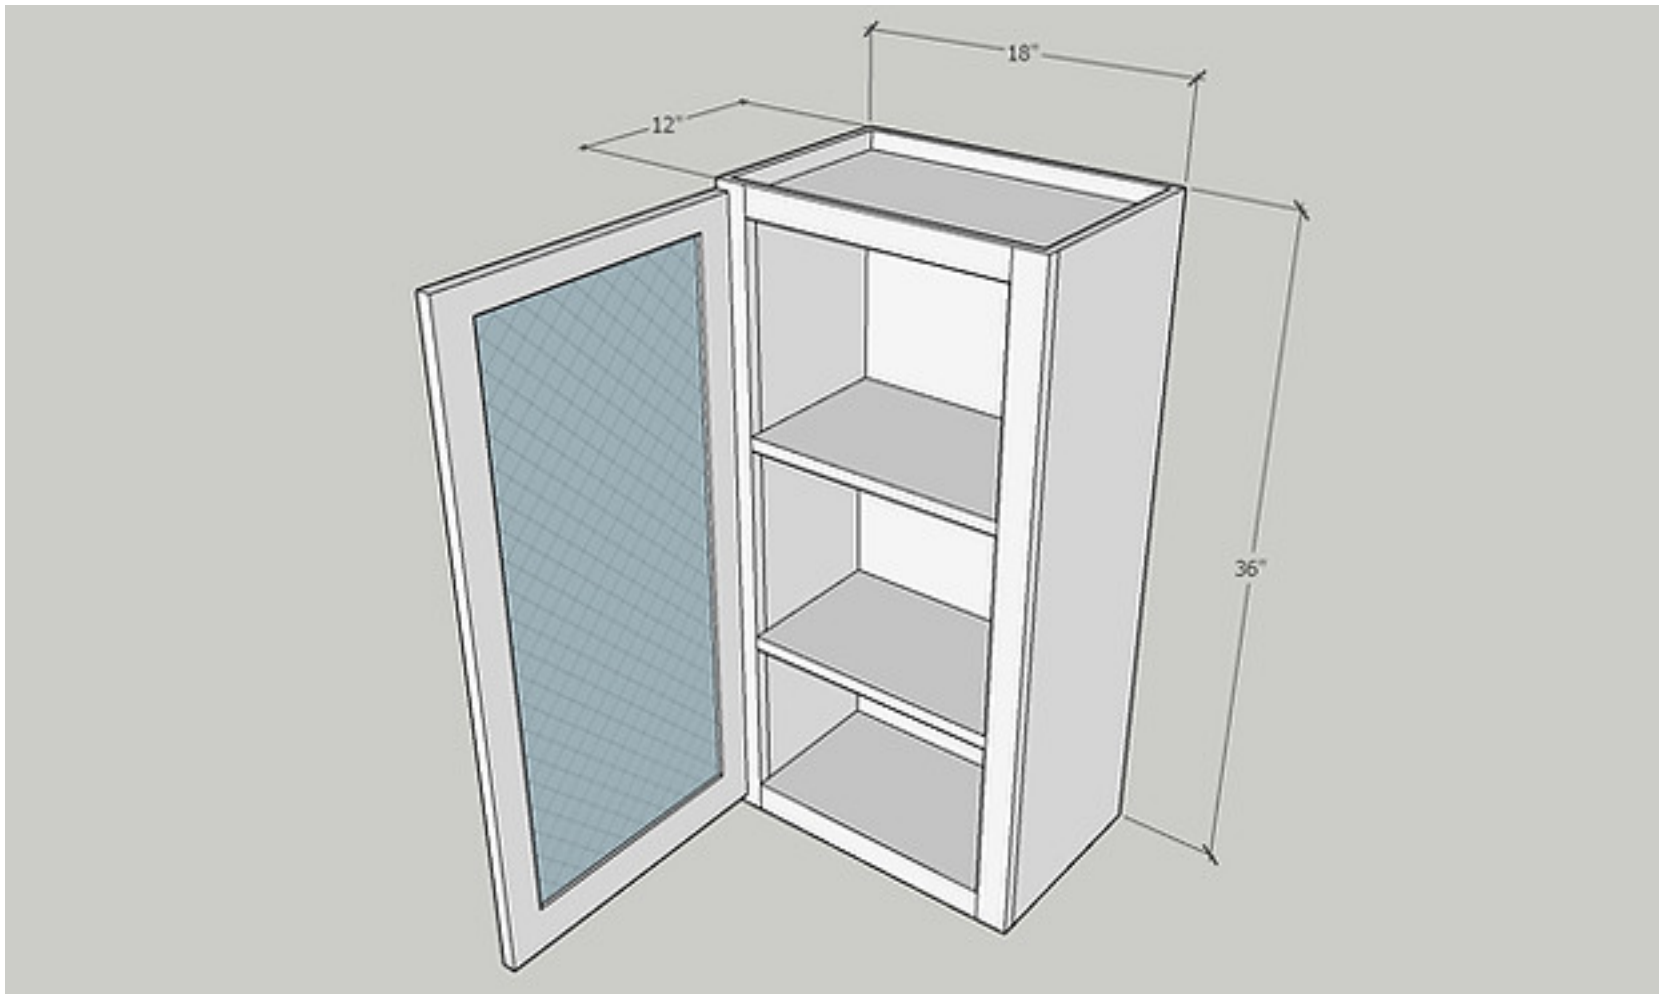

Item: W1836GD

Wall 18 x 36, Glass Doors, Glass Included

Cabinet Size: 18" Wide x 36" High x 12" Deep

Quantity: 1 PC

Door Size: 17 1/2" Wide x 35" High x 3/4" Deep

Quantity: 1 PC