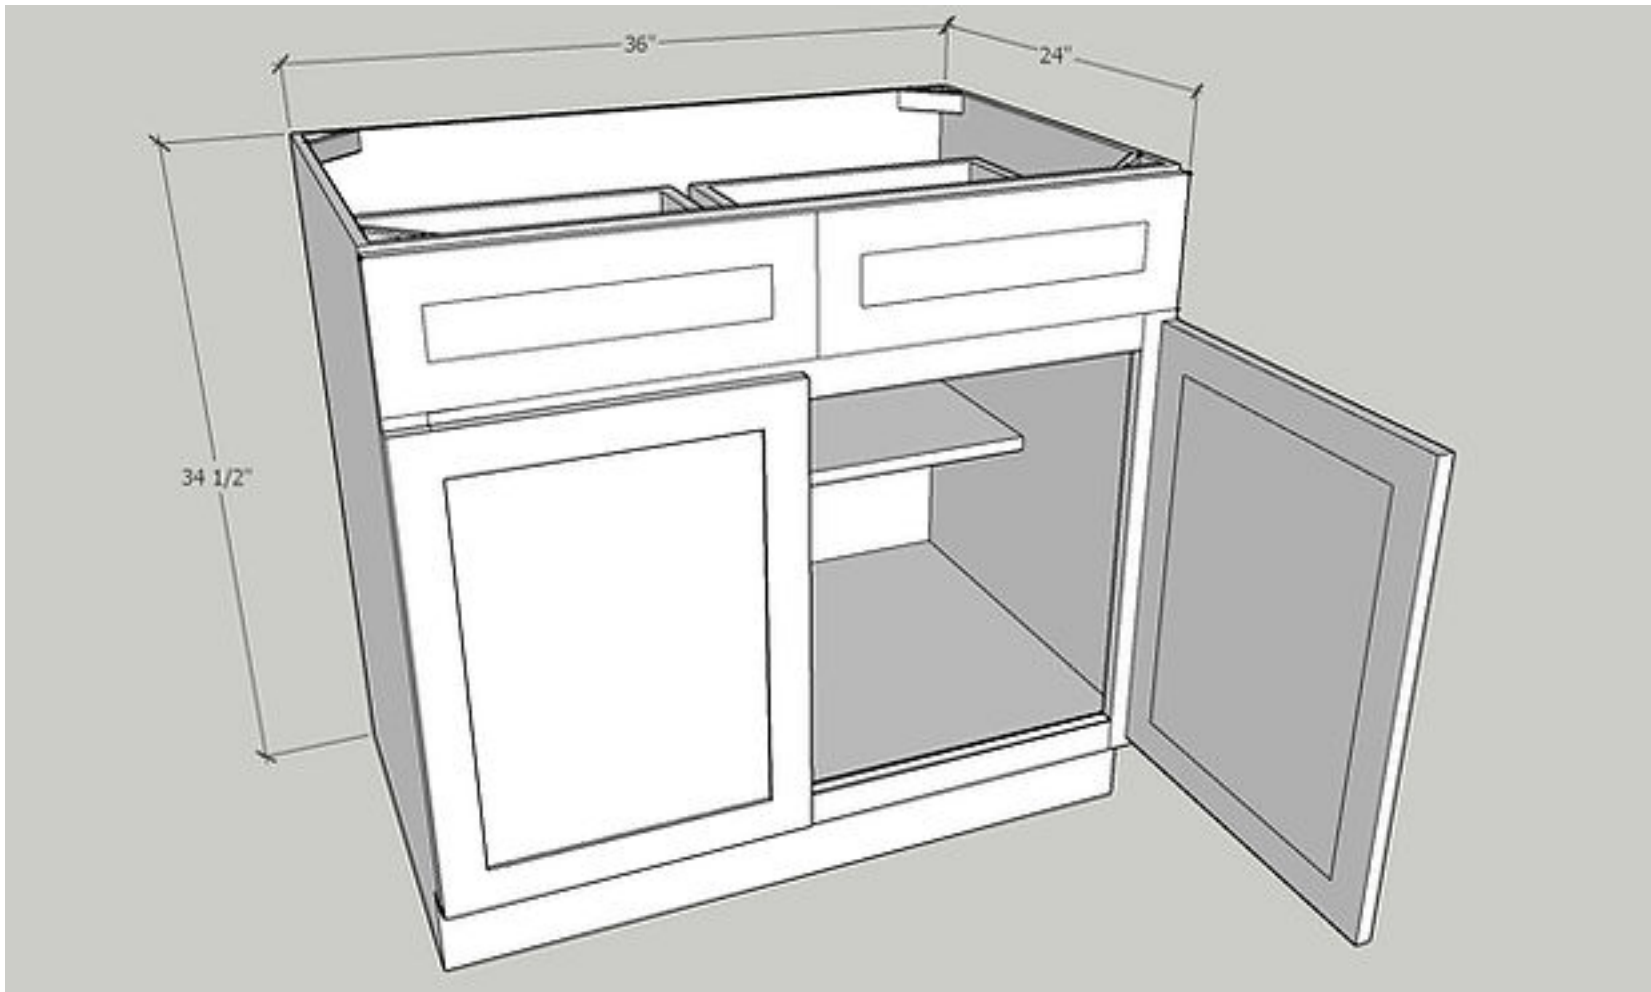

Quantity: 1 PC

Door Size: 16 1/4" Wide x 22 1/2" High x 3/4" Deep

Quantity: 2 PC

Drawer Front: 16 1/4" Wide x 6 1/4" High x 3/4" Deep

Quantity: 2 PC

Drawer Box: 13 1/2" Wide x 3 1/4" High x 20 3/8" Deep

Quantity: 2 PC