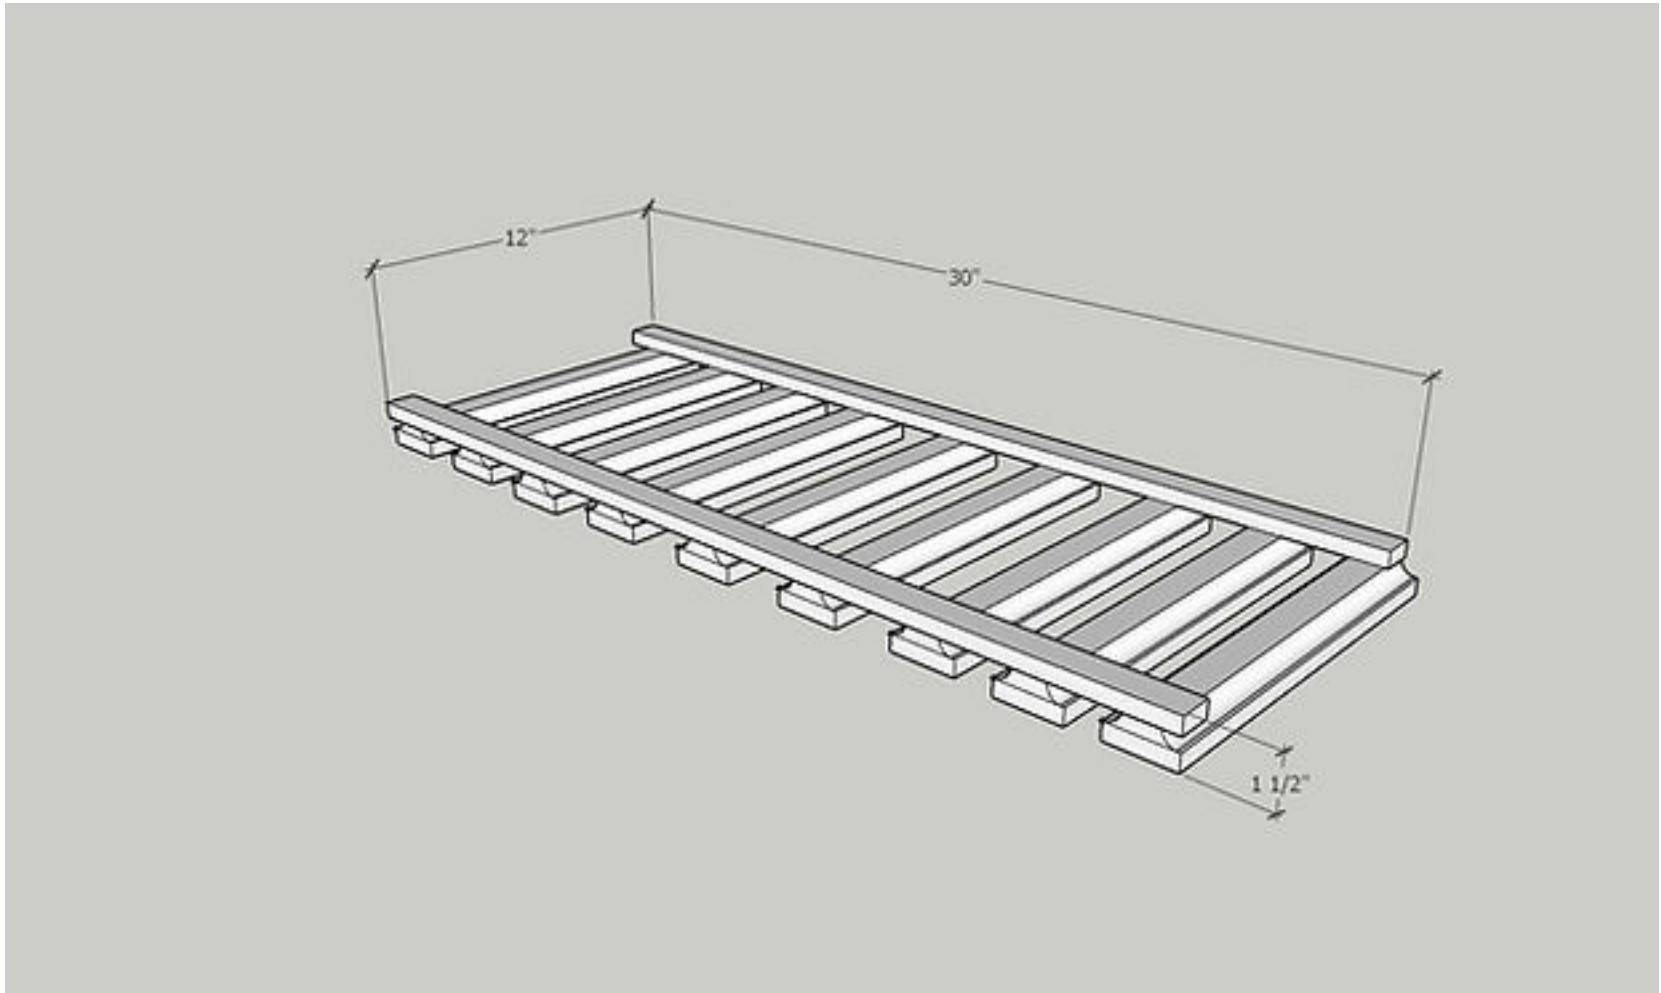

Quantity: 1 PC

Item: SGH30

Stem Glass Holder

Size: 30" Wide x 1 1/2" High x 12"Deep

Quantity: 1 PC

Base Cabinets

Item: BT9

Base Tray 9