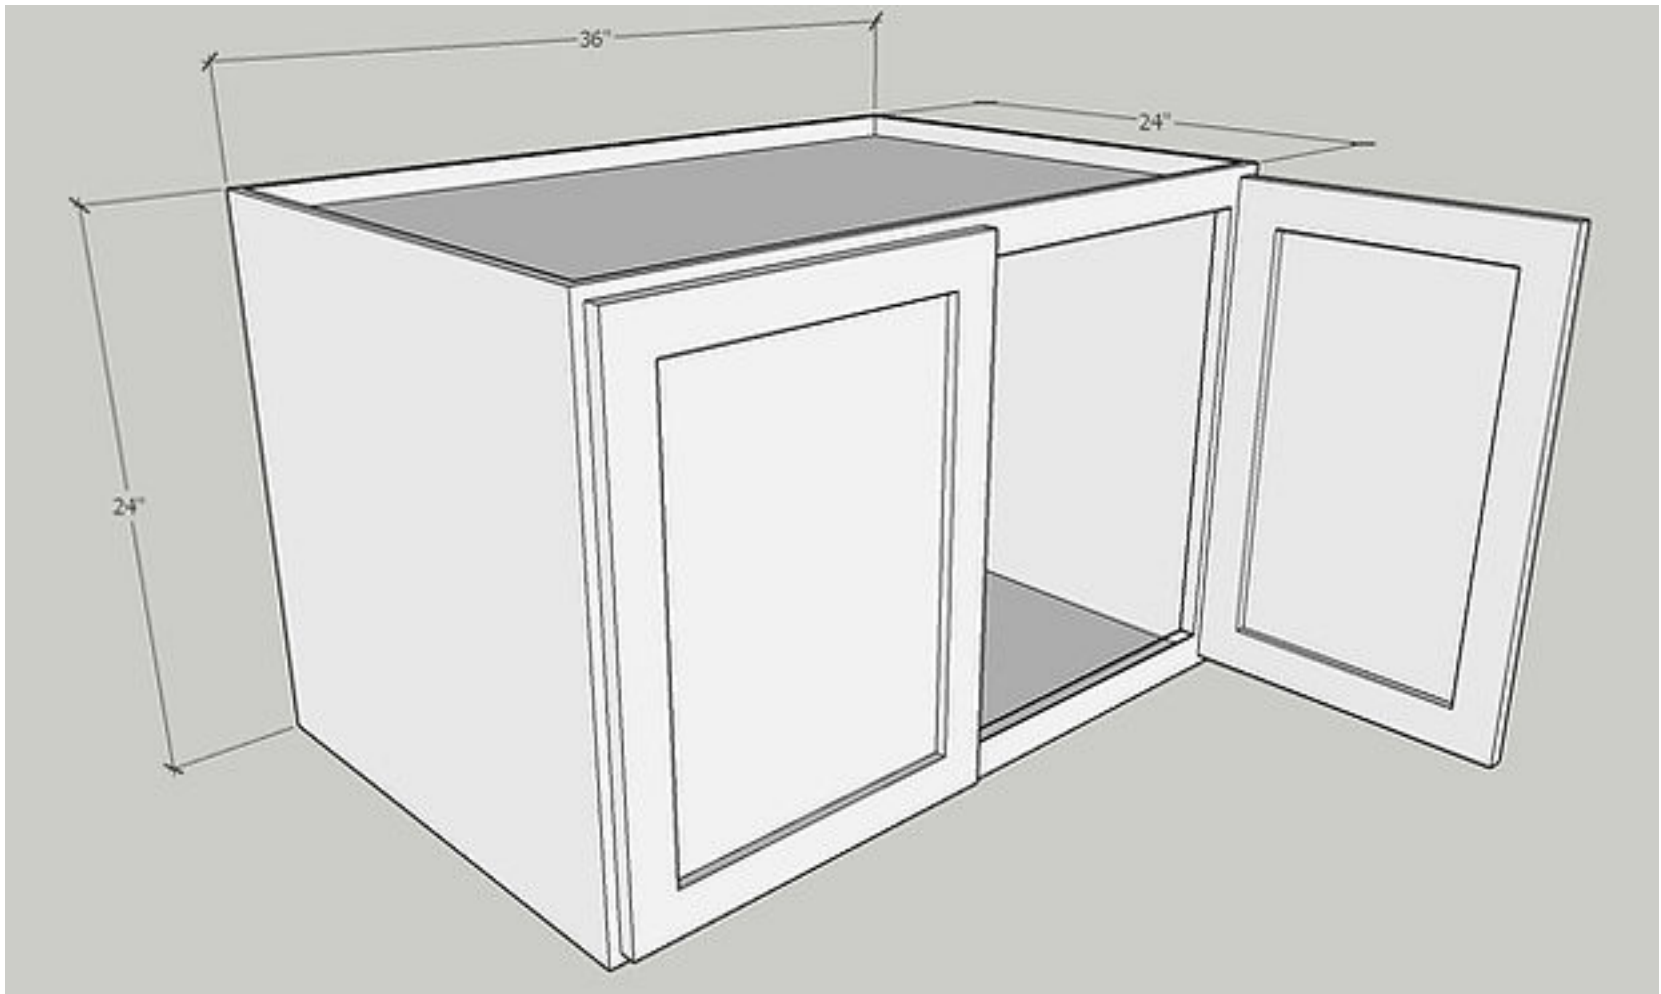

Item: W3624

Wall 36 x 24, Butt Doors

Cabinet Size: 36" Wide x 24" High x 12"Deep

Quantity: 1 PC

Door Size: 17 3/4" Wide x 23" High x 3/4"Deep

Quantity: 2 PC