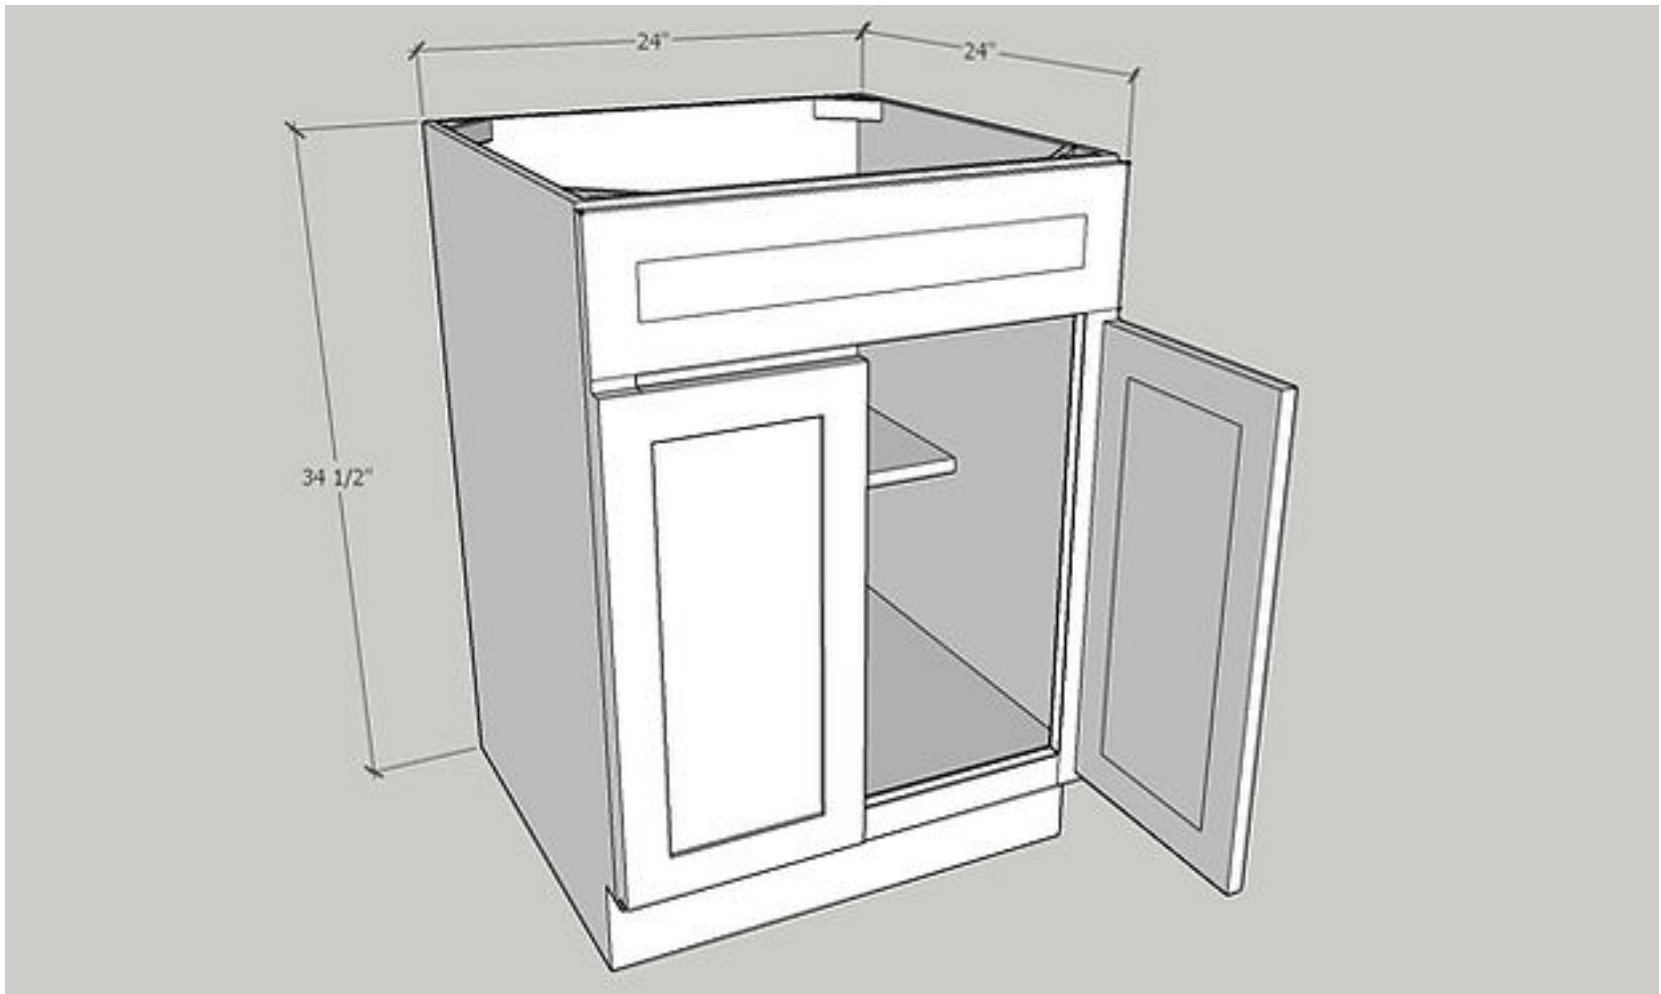

Item: B24

Base 24 (Butt Doors)

Cabinet Size: 24" Wide x 34 1/2" High x 24" Deep

Quantity: 1 PC

Door Size: 11 3/4" Wide x 22 1/2" High x 3/4" Deep

Quantity: 2 PC

Drawer Front: 23 1/2" Wide x 6 1/4" High x 3/4" Deep

Quantity: 1 PC

Drawer Box: 20" Wide x 3 1/4" High x 20 3/8" Deep

Quantity: 1 PC