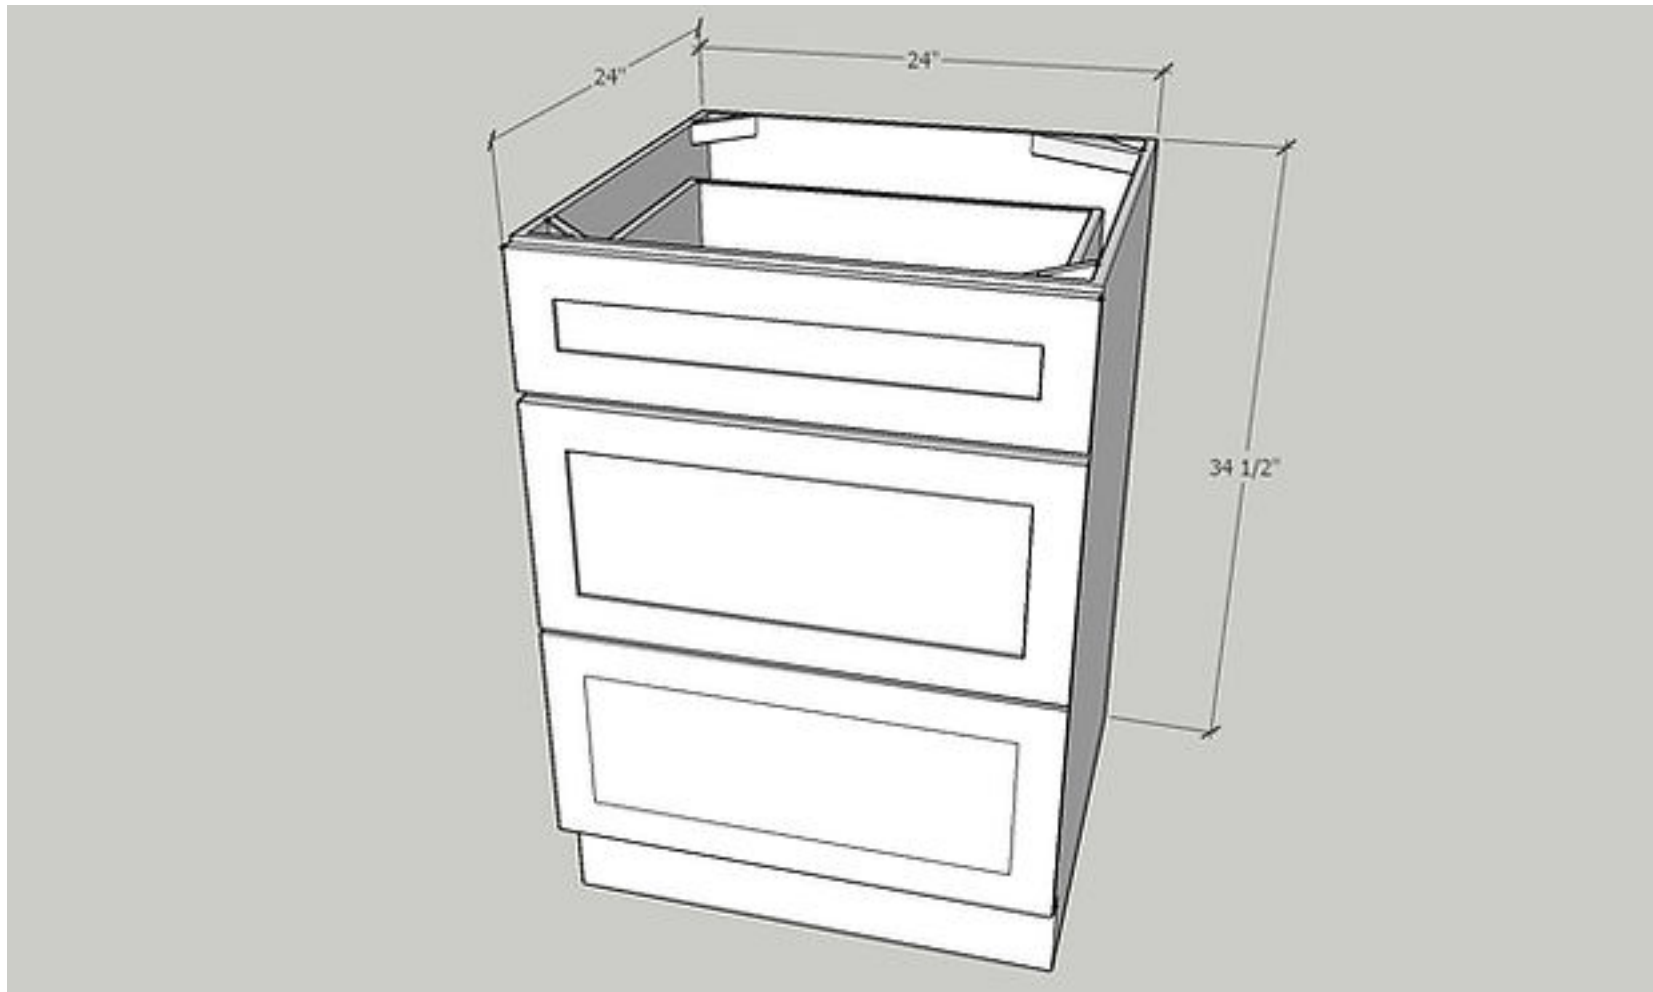

Item: 3DB24

24" 3 Drawer Base

Cabinet Size: 24" Wide x 34 1/2" High x 24"Deep - Quantity: 1 PC

Top Drawer Front: 23 1/2" Wide x 6 1/4" High x 3/4"Deep - Quantity: 1 PC

Bottom Drawer Front: 23 1/2" Wide x 11 1/8" High x 3/4"Deep - Quantity: 2 PC

Top Drawer Box: 20" Wide x 3 3/8" High x 20 3/8"Deep - Quantity: 1 PC

Bottom Drawer Box: 20" Wide x 8 1/4" High x 20 3/8"Deep - Quantity: 2 PC