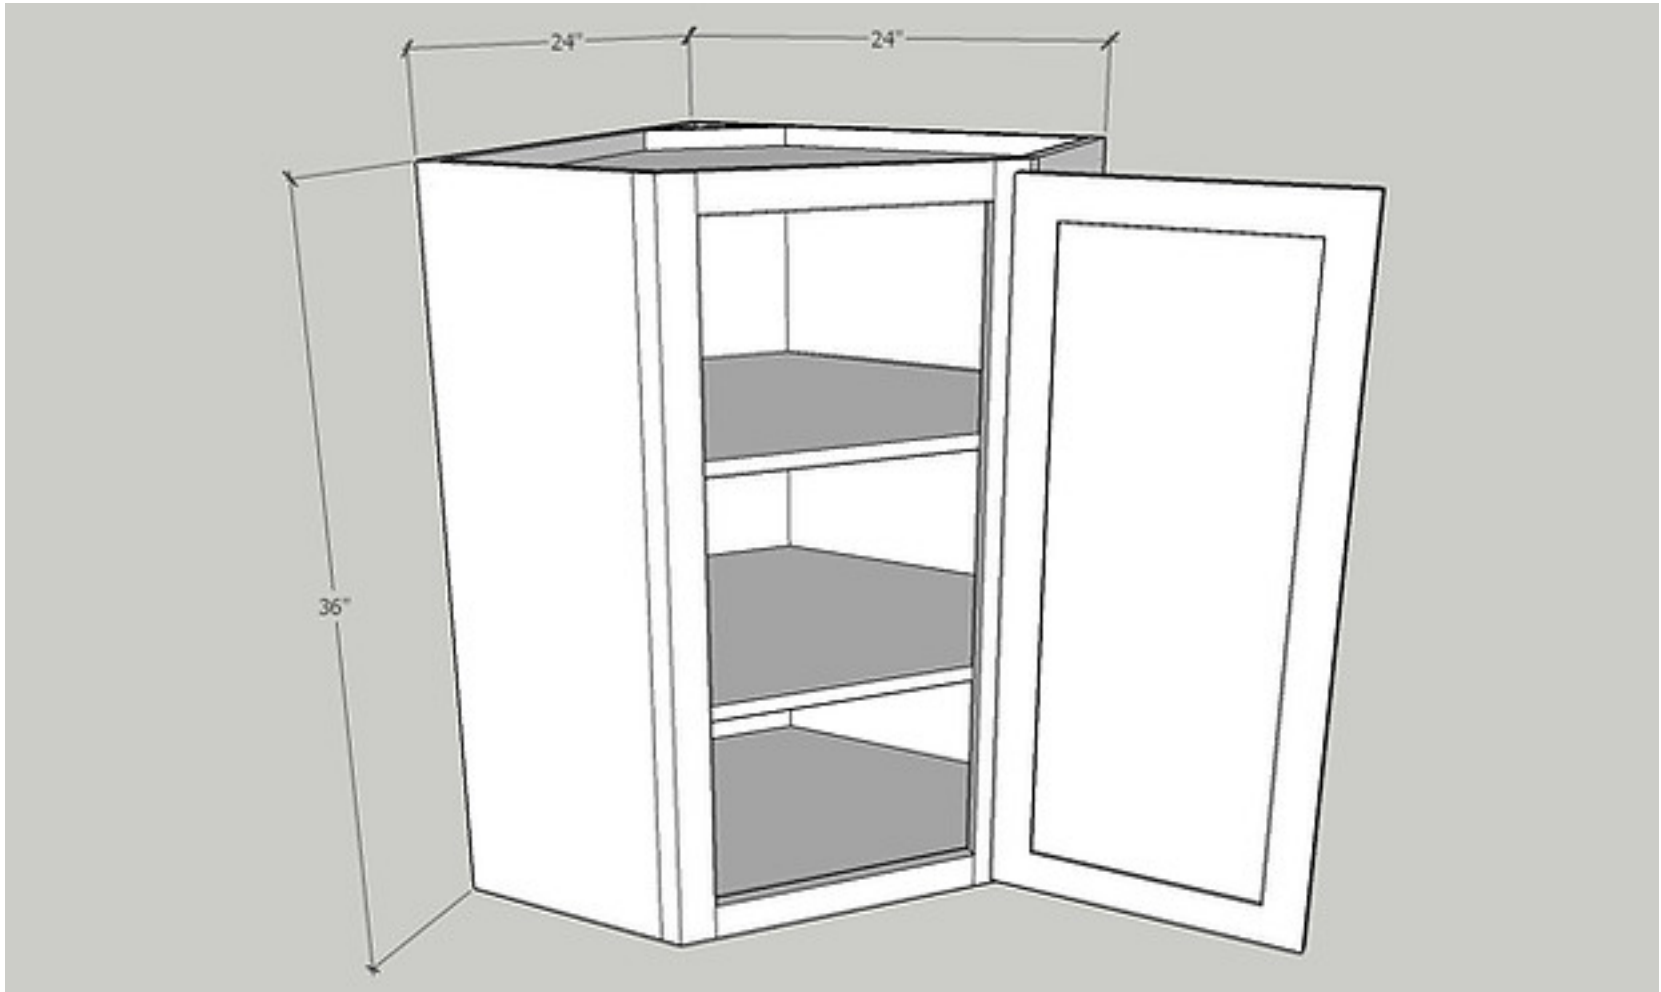

Quantity: 1 PC

Item: DCW2430GD

Diagonal Corner Wall GD Glass Doors, Glass Included

Cabinet Size: 24" Wide x 30" High x 24" Deep

Quantity: 1 PC

Door Size: 15 1/4" Wide x 29" High x 3/4" Deep

Quantity: 1 PC

Item: DCW2436