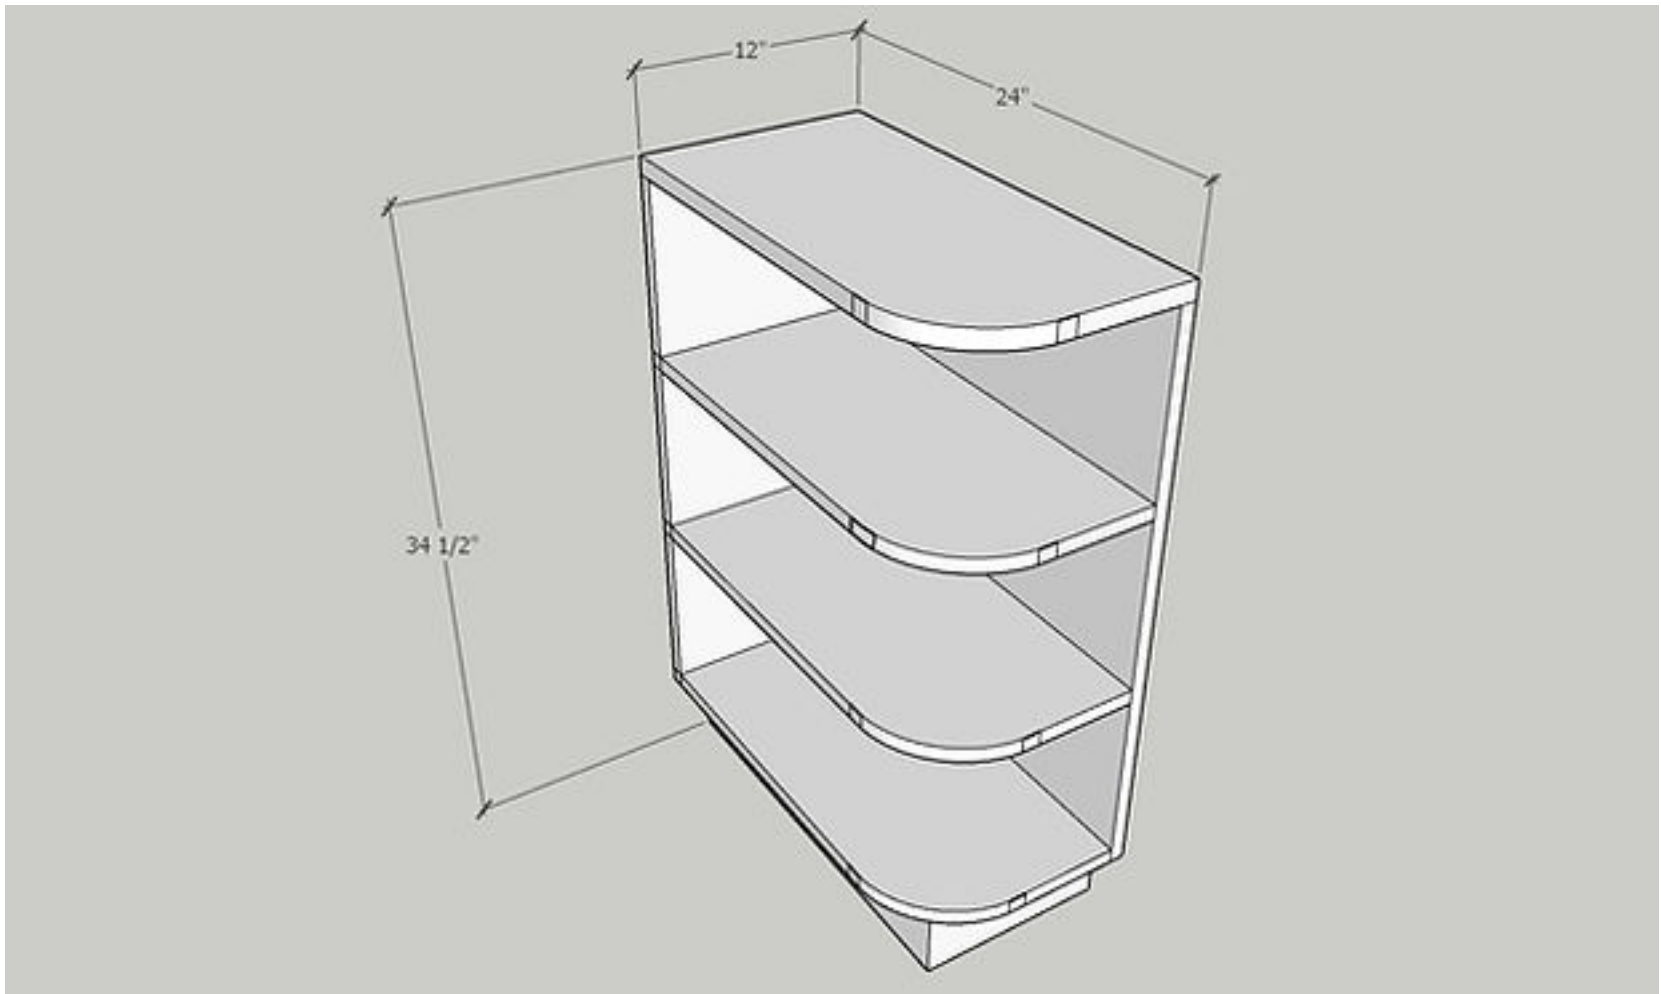

Item: BES12

Open End Shelf 12

Cabinet Size: 12" Wide x 34 1/2" High x 12" Deep

Quantity: 1 PC