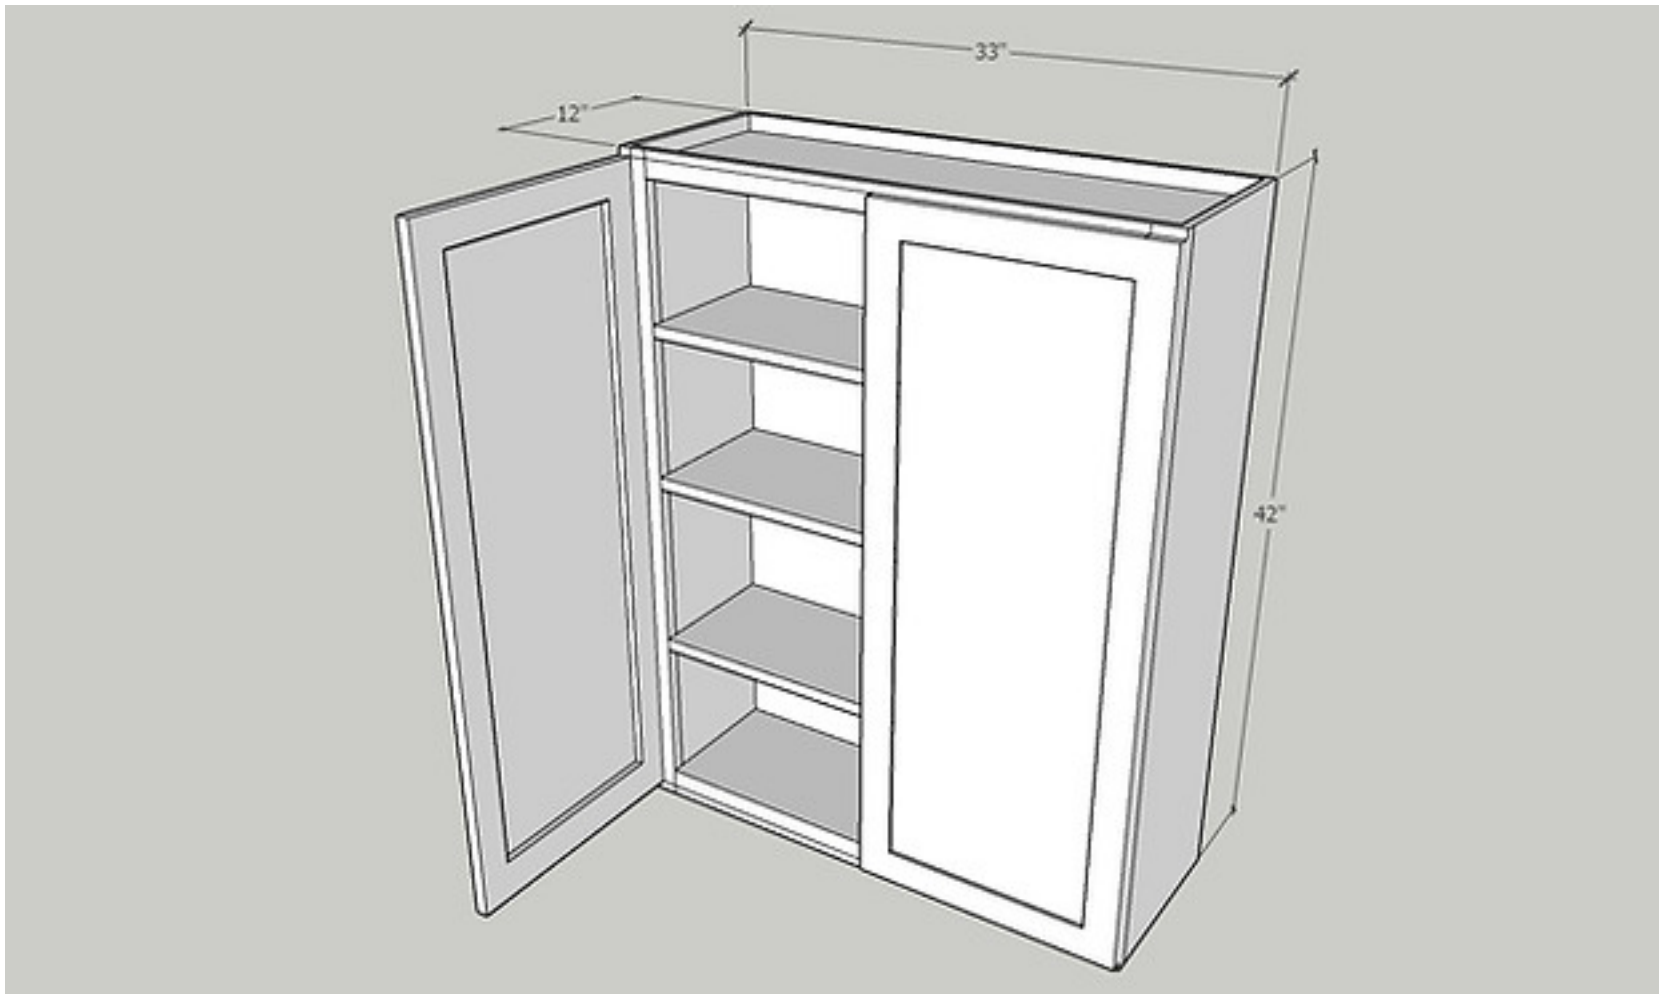

Item: W3342

Wall 33 x 42, Butt Doors,

Cabinet Size: 33" Wide x 42" High x 12" Deep

Quantity: 1 PC

Door Size: 16 1/4" Wide x 41" High x 3/4" Deep

Quantity: 2 PC