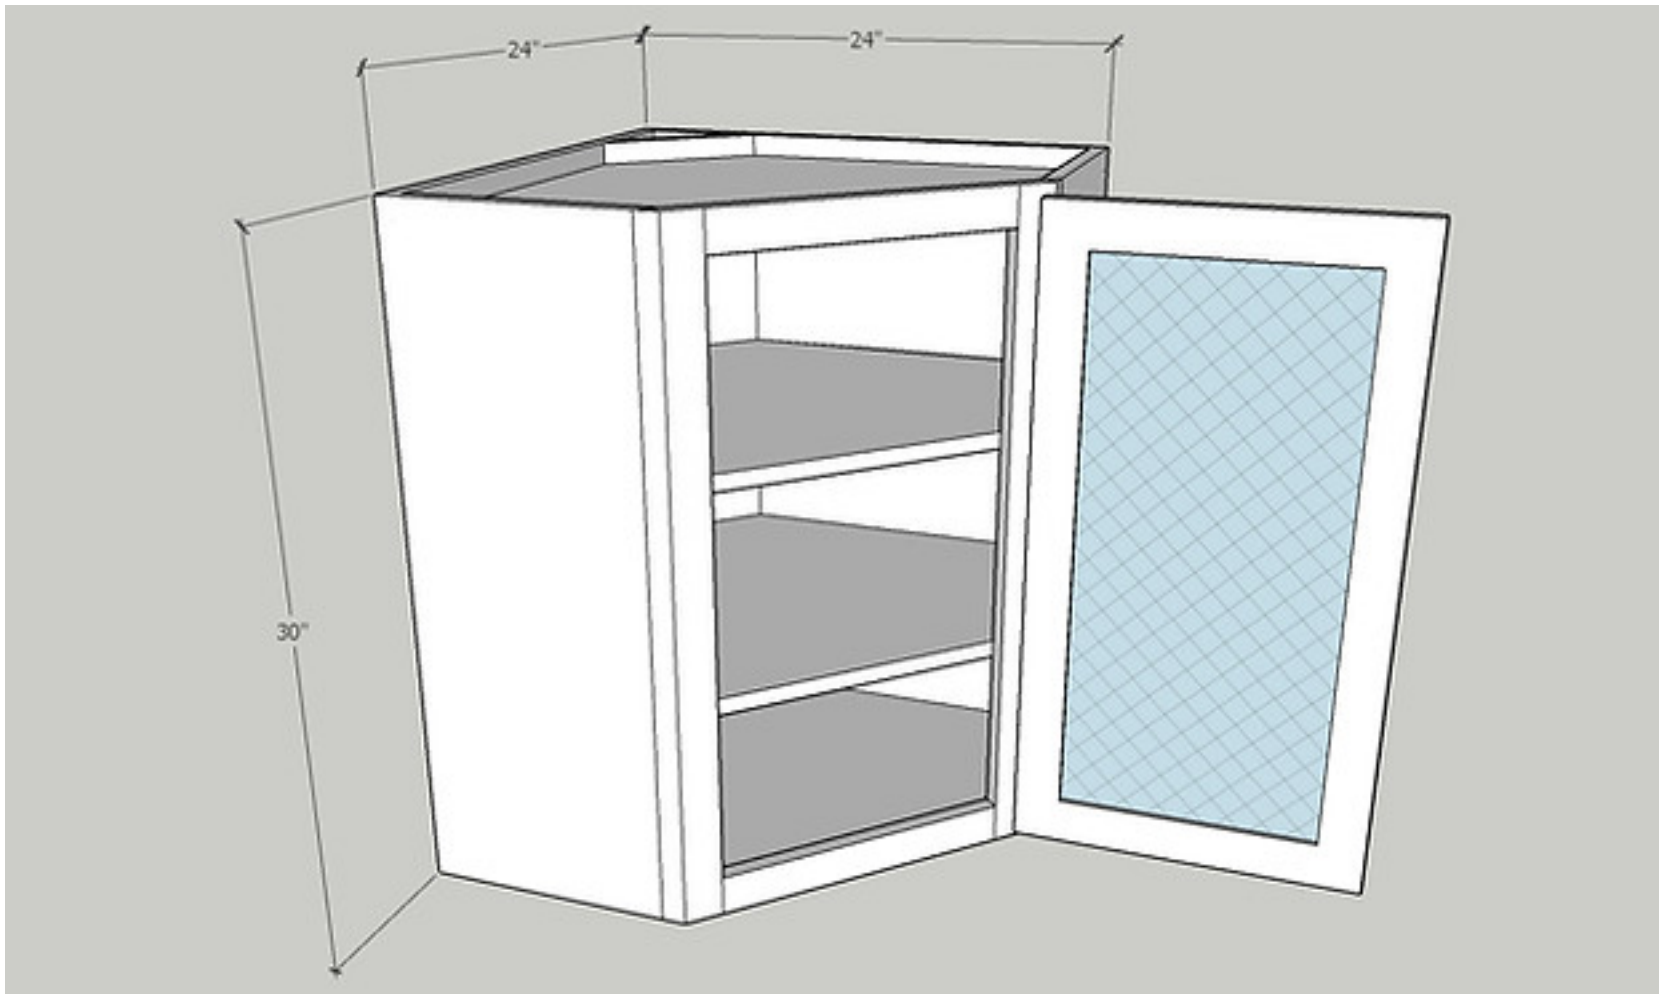

Item: DCW2430GD

Diagonal Corner Wall GD Glass Doors, Glass Included

Cabinet Size: 24" Wide x 30" High x 24" Deep

Quantity: 1 PC

Door Size: 15 1/4" Wide x 29" High x 3/4" Deep

Quantity: 1 PC