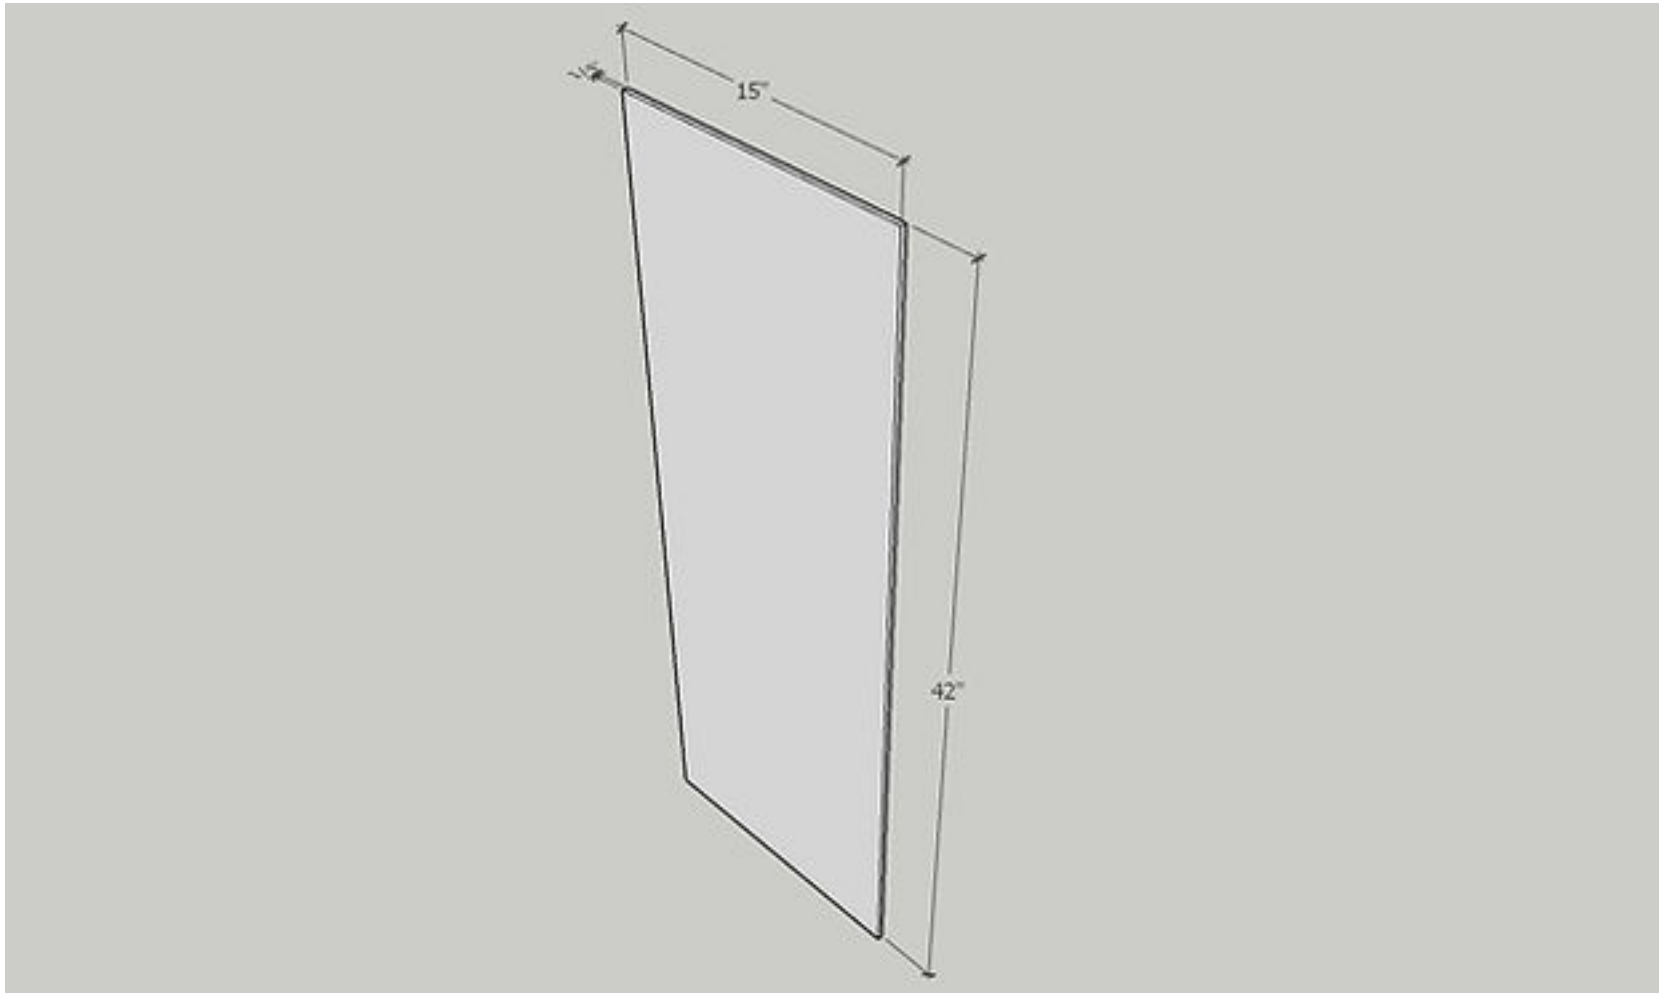

24" Wide x 96" High x 3/4" Deep

Item: FPV4296

Finished Panel Veneer 24 x 96

42" Wide x 96" High x 1/4" Deep

Item: BBFPV4296

Bead Board Finished Panels 42 x 96

42" Wide x 96" High x 1/4" Deep

Item: WSV42