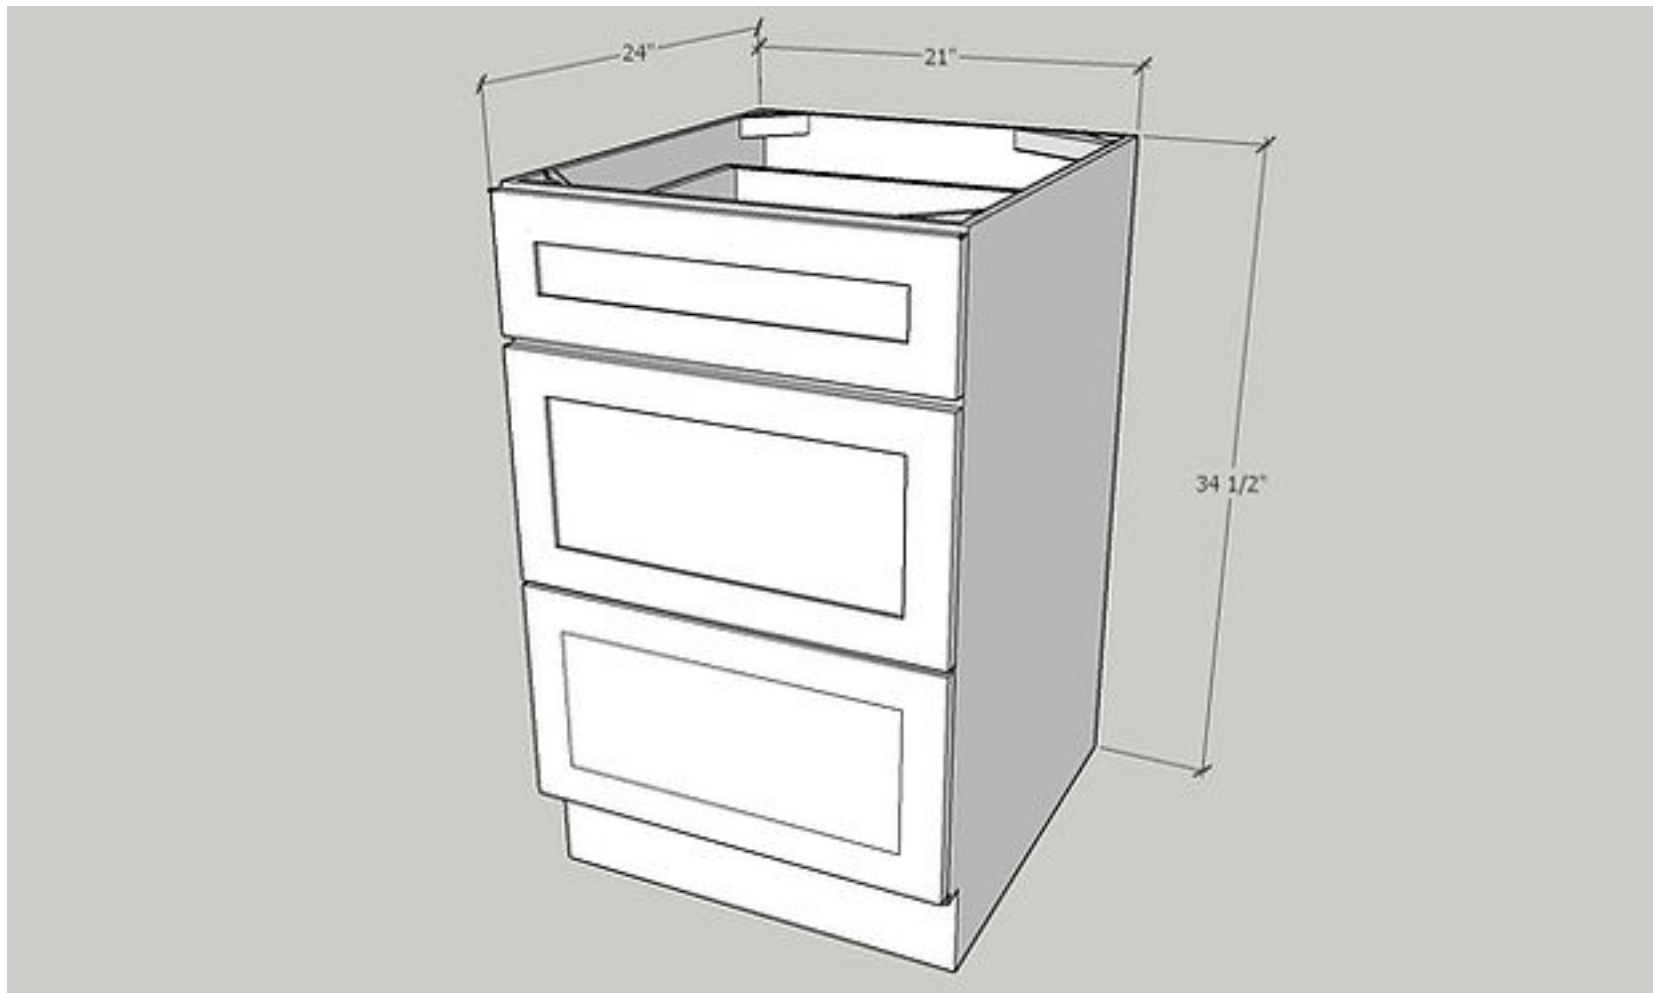

Item: 3DB21

21" 3 Drawer Base

Cabinet Size: 21" Wide x 34 1/2" High x 24"Deep - Quantity: 1 PC

Top Drawer Front: 20 1/2" Wide x 6 1/4" High x 3/4"Deep - Quantity: 1 PC

Bottom Drawer Front: 20 1/2" Wide x 11 1/8" High x 3/4"Deep - Quantity: 2 PC

Top Drawer Box: 17" Wide x 3 3/8" High x 20 3/8"Deep - Quantity: 1 PC

Bottom Drawer Box: 17" Wide x 8 1/4" High x 20 3/8"Deep - Quantity: 2 PC