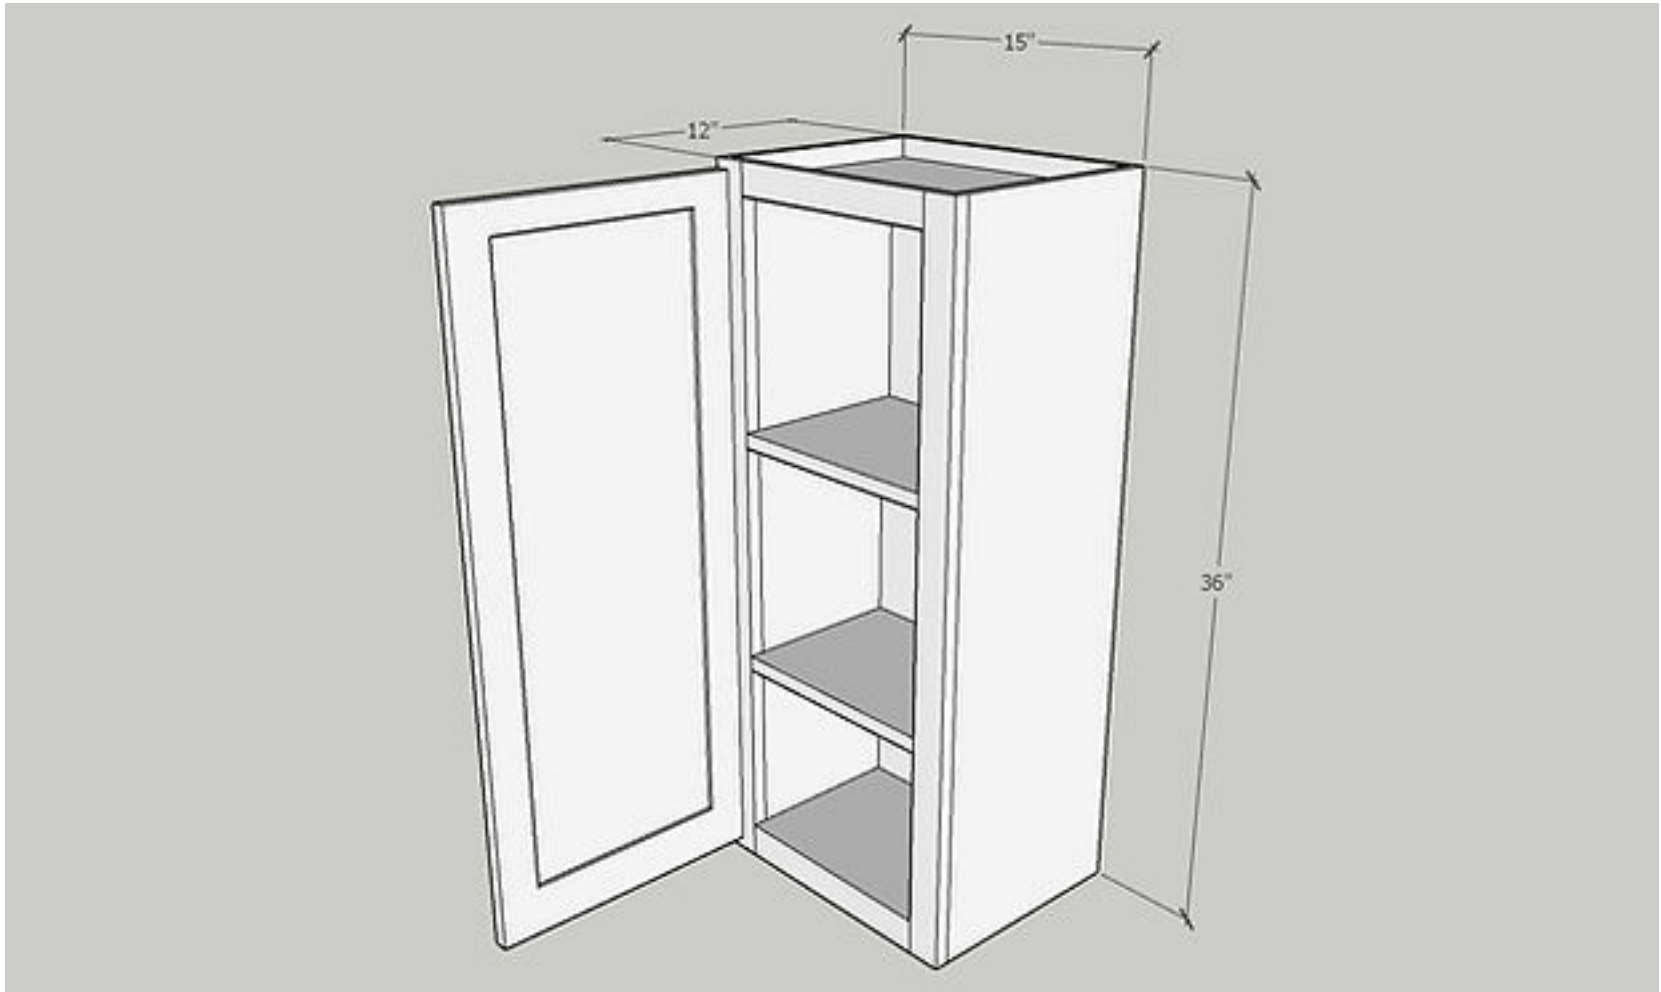

Item: W1536

Wall 15 x 36

Cabinet Size: 15" Wide x 36" High x 12" Deep

Quantity: 1 PC

Door Size: 14 1/2" Wide x 35" High x 3/4" Deep

Quantity: 1 PC