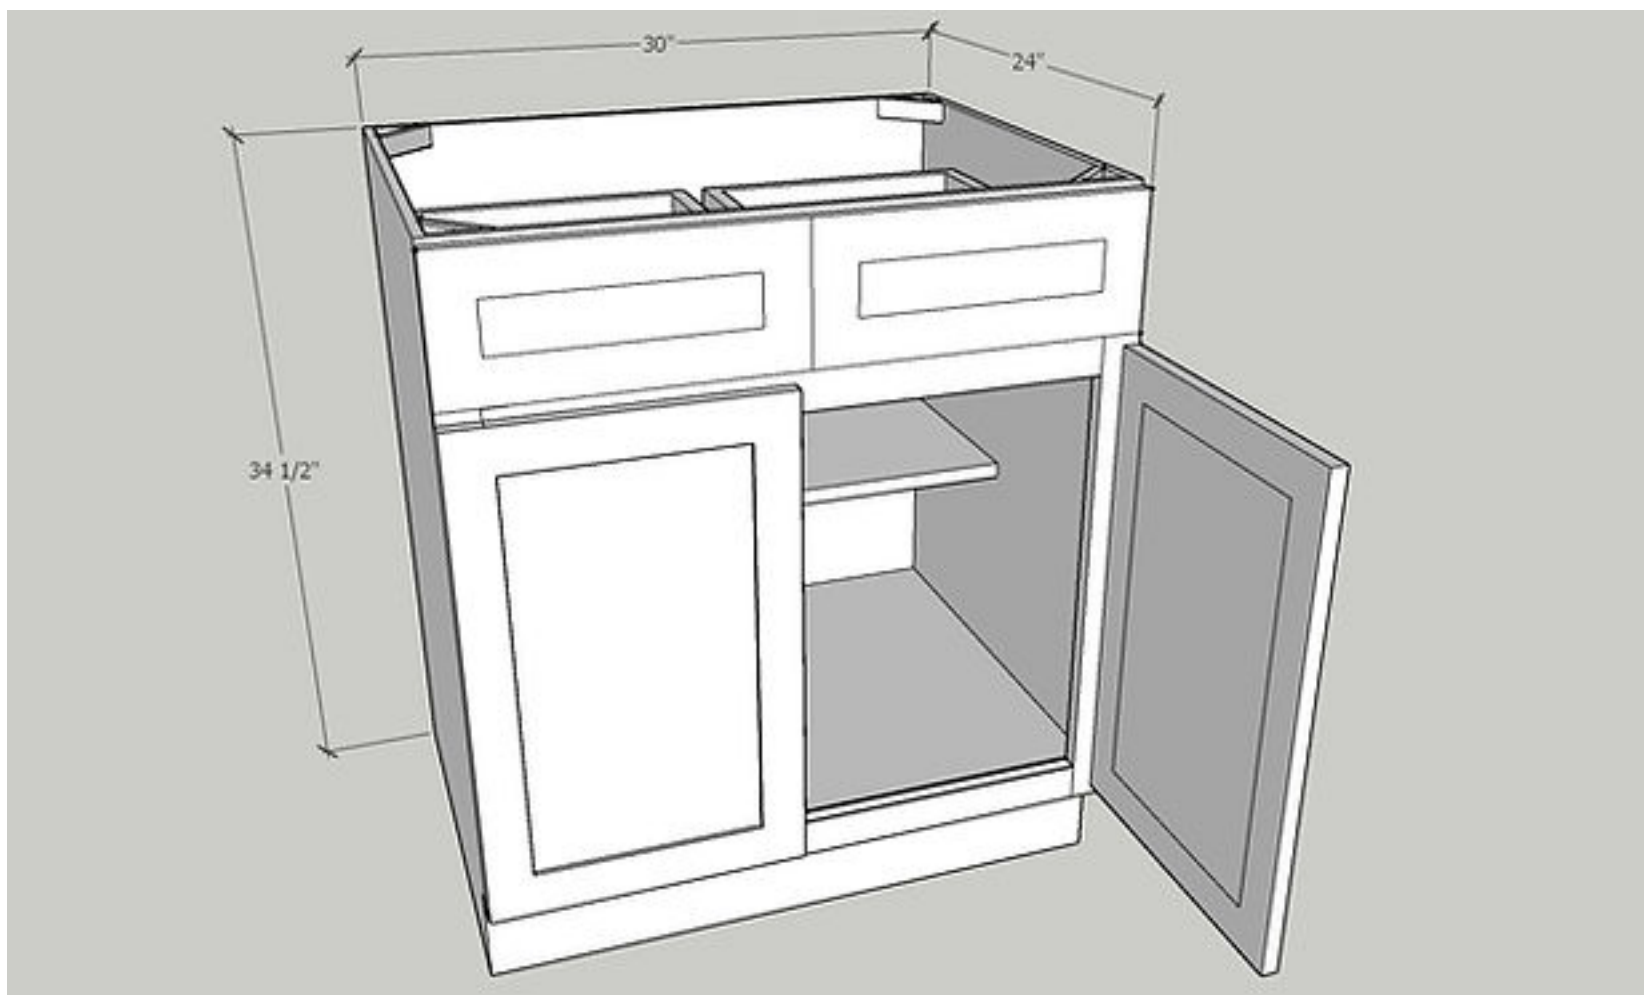

Item: B30

Base 30 (Butt Doors)

Cabinet Size: 30" Wide x 34 1/2" High x 24" Deep

Quantity: 1 PC

Door Size: 14 3/4" Wide x 22 1/2" High x 3/4" Deep

Quantity: 2 PC

Drawer Front: 14 3/4" Wide x 6 1/4" High x 3/4" Deep

Quantity: 2 PC

Drawer Box: 12" Wide x 3 1/4" High x 20 3/8" Deep

Quantity: 2 PC