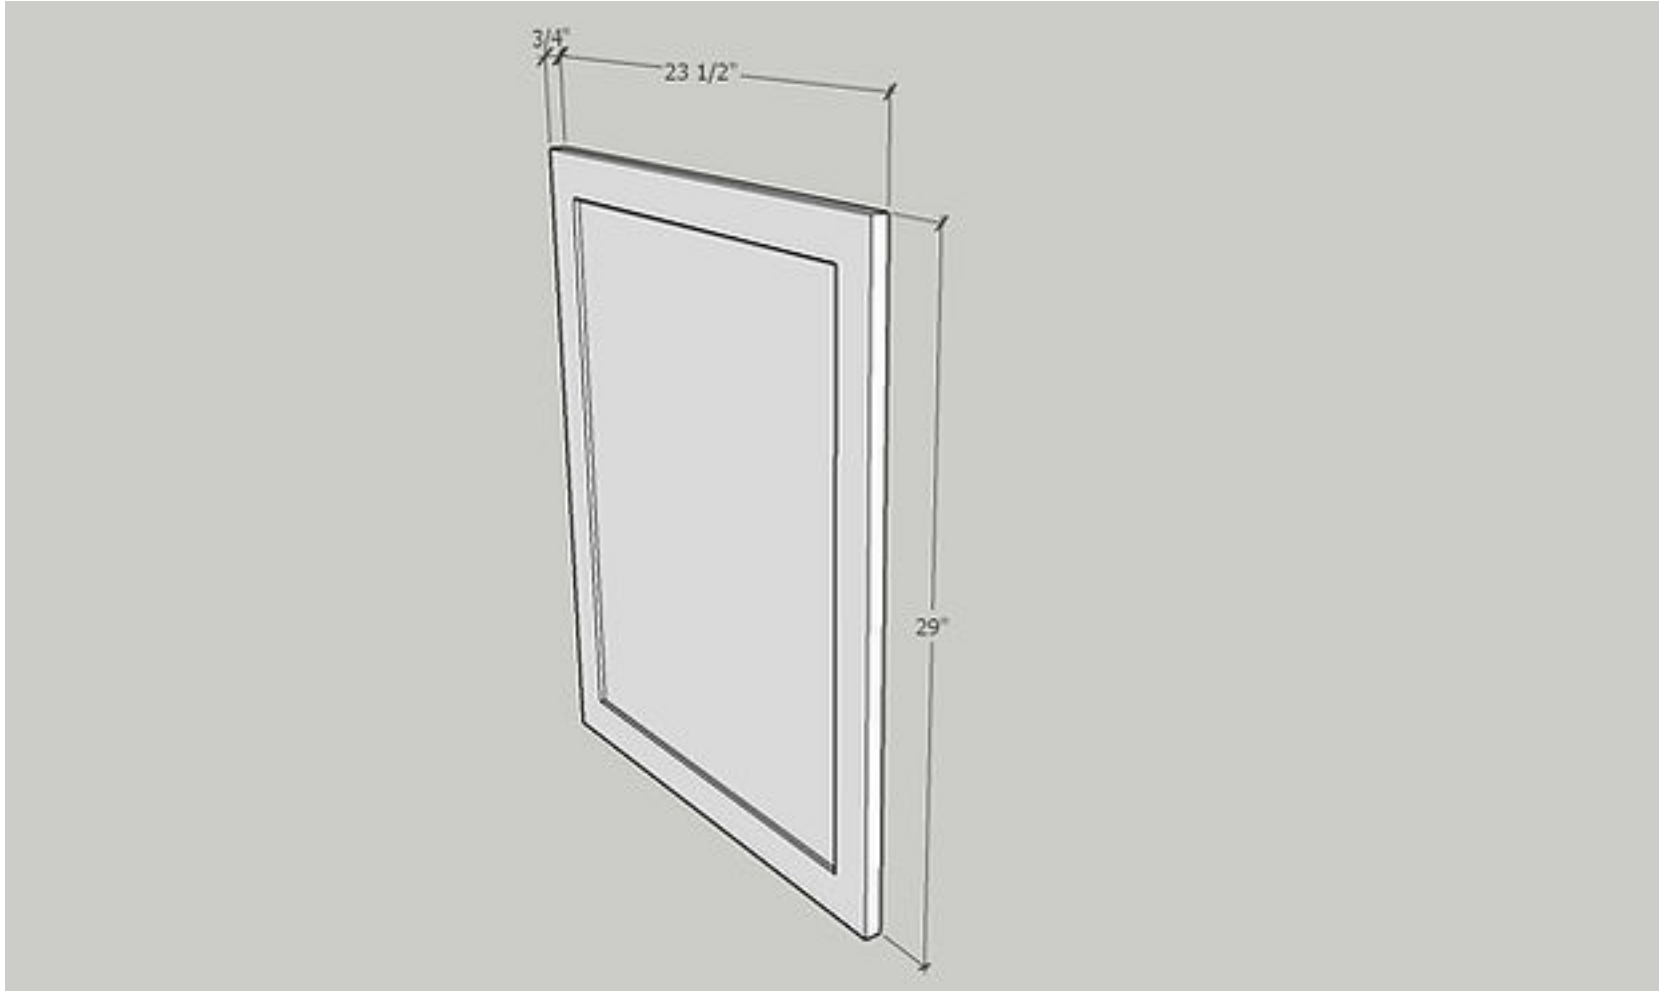

Item: RS33

Roll-Out Shelf-1 Tray

28 3/8" Wide x 3 3/8" High x 20 3/8" Deep

Item: RS36

Roll-Out Shelf-1 Tray

31 3/8" Wide x 3 3/8" High x 20 3/8" Deep

Decorative End Panels

Item: BDEP
Base Decorative End Panel
23 1/2" Wide x 29" High x 3/4" Deep