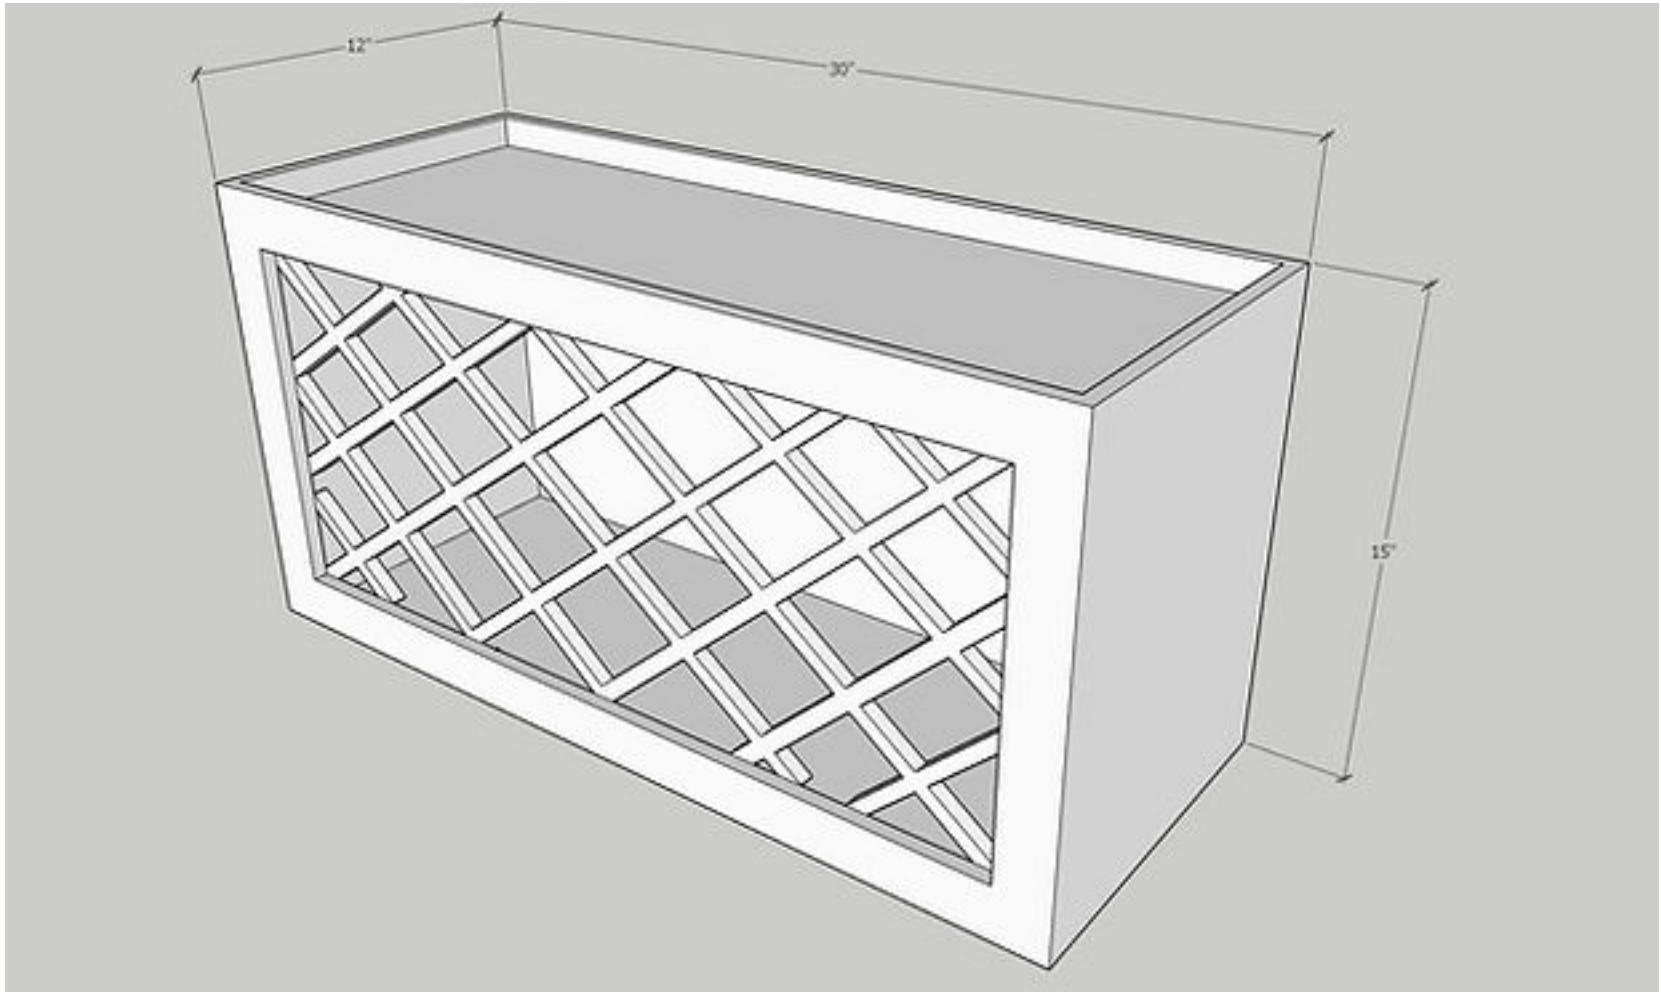

Wine Rack Cabinets

Item: WRC3018

Wine Rack Cabinet Finished Interior

Cabinet Size: 30" Wide x 18" High x 12" Deep

Quantity: 1 PC

Item: WRC3015

Wine Rack Cabinet Finished Interior

Cabinet Size: 30" Wide x 15" High x 12"Deep