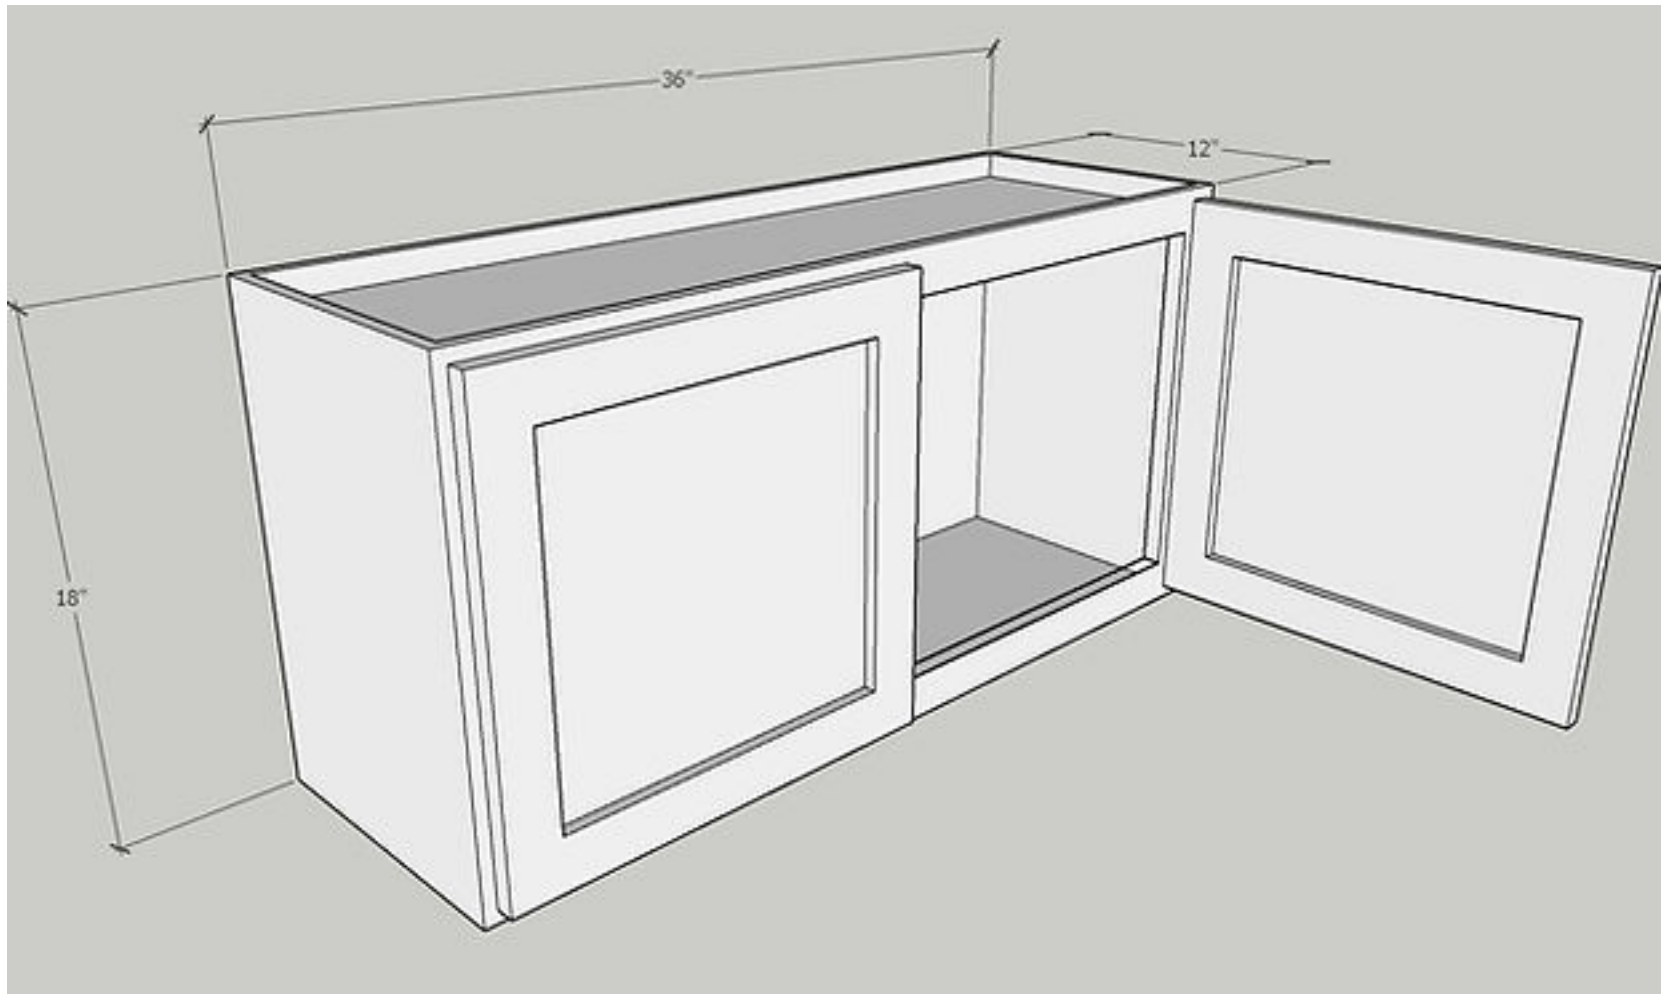

Item: W3618

Wall 36 x 18, Butt Doors

Cabinet Size: 36" Wide x 18" High x 12" Deep

Quantity: 1 PC

Door Size: 17 3/4" Wide x 17" High x 3/4" Deep

Quantity: 2 PC