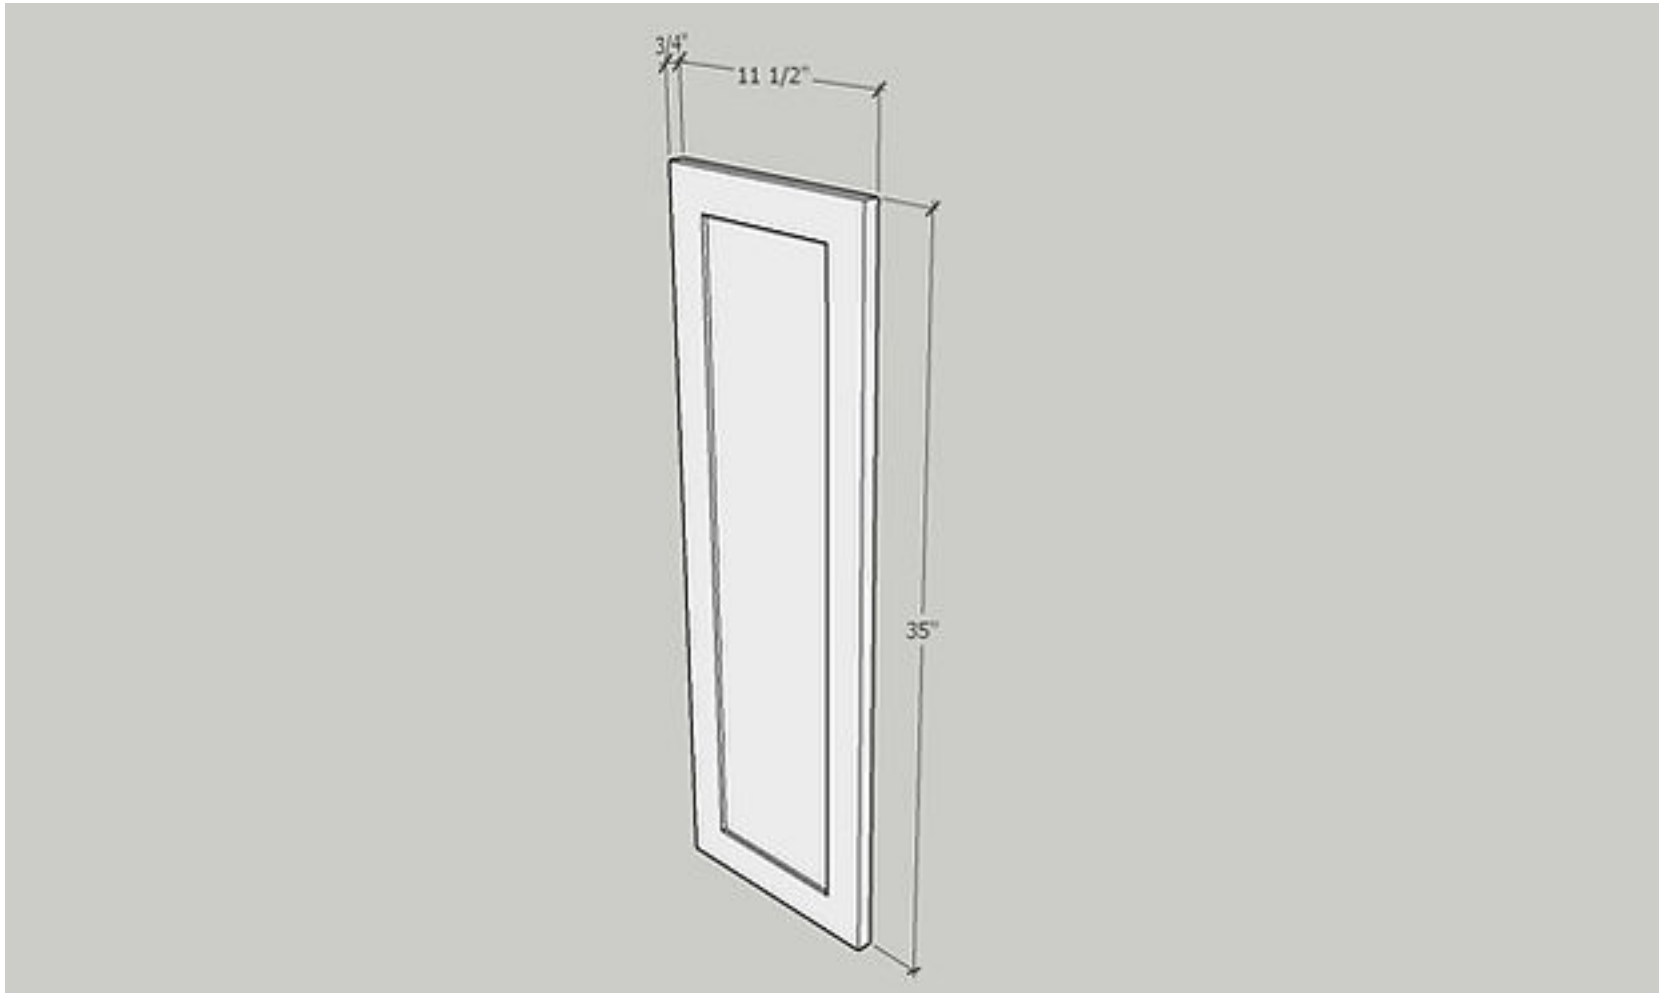

Item: WDEP36

Wall Decorative End Panel 36

11 1/2" Wide x 35" High x 3/4" Deep