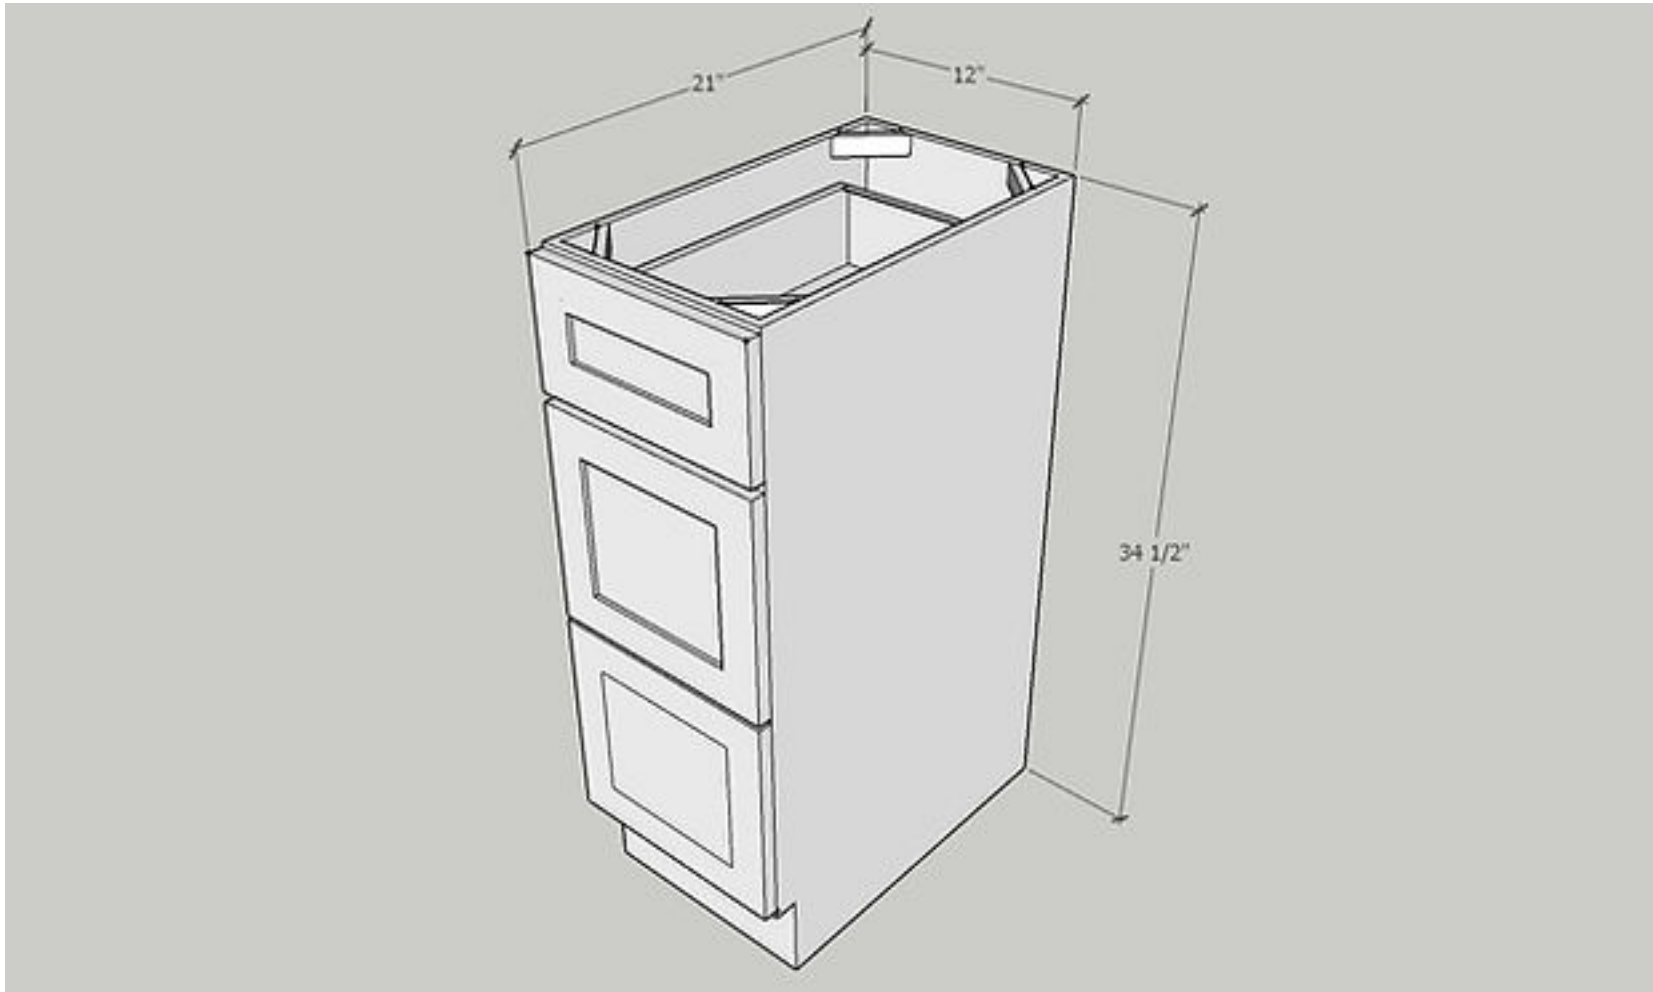

Item: 3VDB12

Vanity 3 Drawer Base 12

Cabinet Size: 12" Wide x 34 1/2" High x 21"Deep, Quantity: 1 PC

Top Drawer Front: 11 1/2" Wide x 6 1/4" High x 3/4"Deep, Quantity: 1 PC

Bottom Drawer Front: 11 1/2" Wide x 11 1/8" High x 3/4"Deep, Quantity: 2 PC

Top Drawer Box: 8" Wide x 3 3/8" High x 17 3/8"Deep, Quantity: 1 PC

Bottom Drawer Box: 8" Wide x 8 1/4" High x 17 3/8"Deep, Quantity: 2 PC