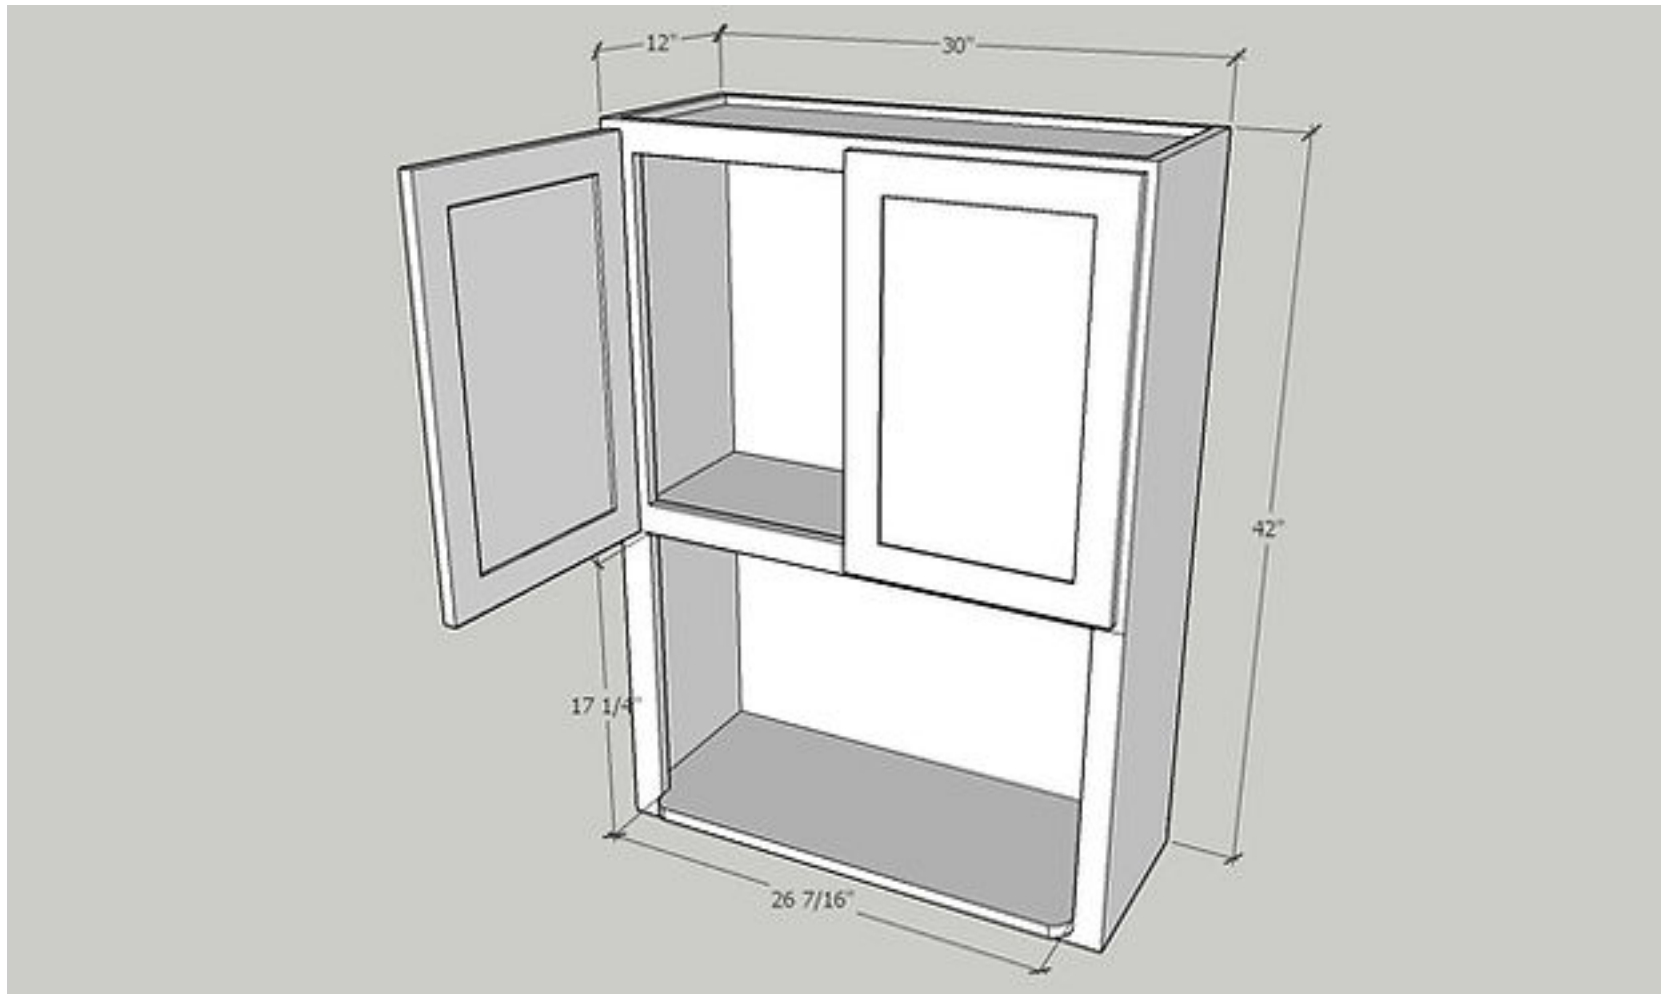

Microwave Oven Cabinet Finished Interior

Cabinet Size: 30" Wide x 36" High x 12" Deep

Quantity: 1 PC

Door Size: 14 5/7" Wide x 15 1/4" High x 3/4" Deep

Quantity: 2 PC

Open Dimension: 26 7/16" 17 1/4"

Item: MO3042