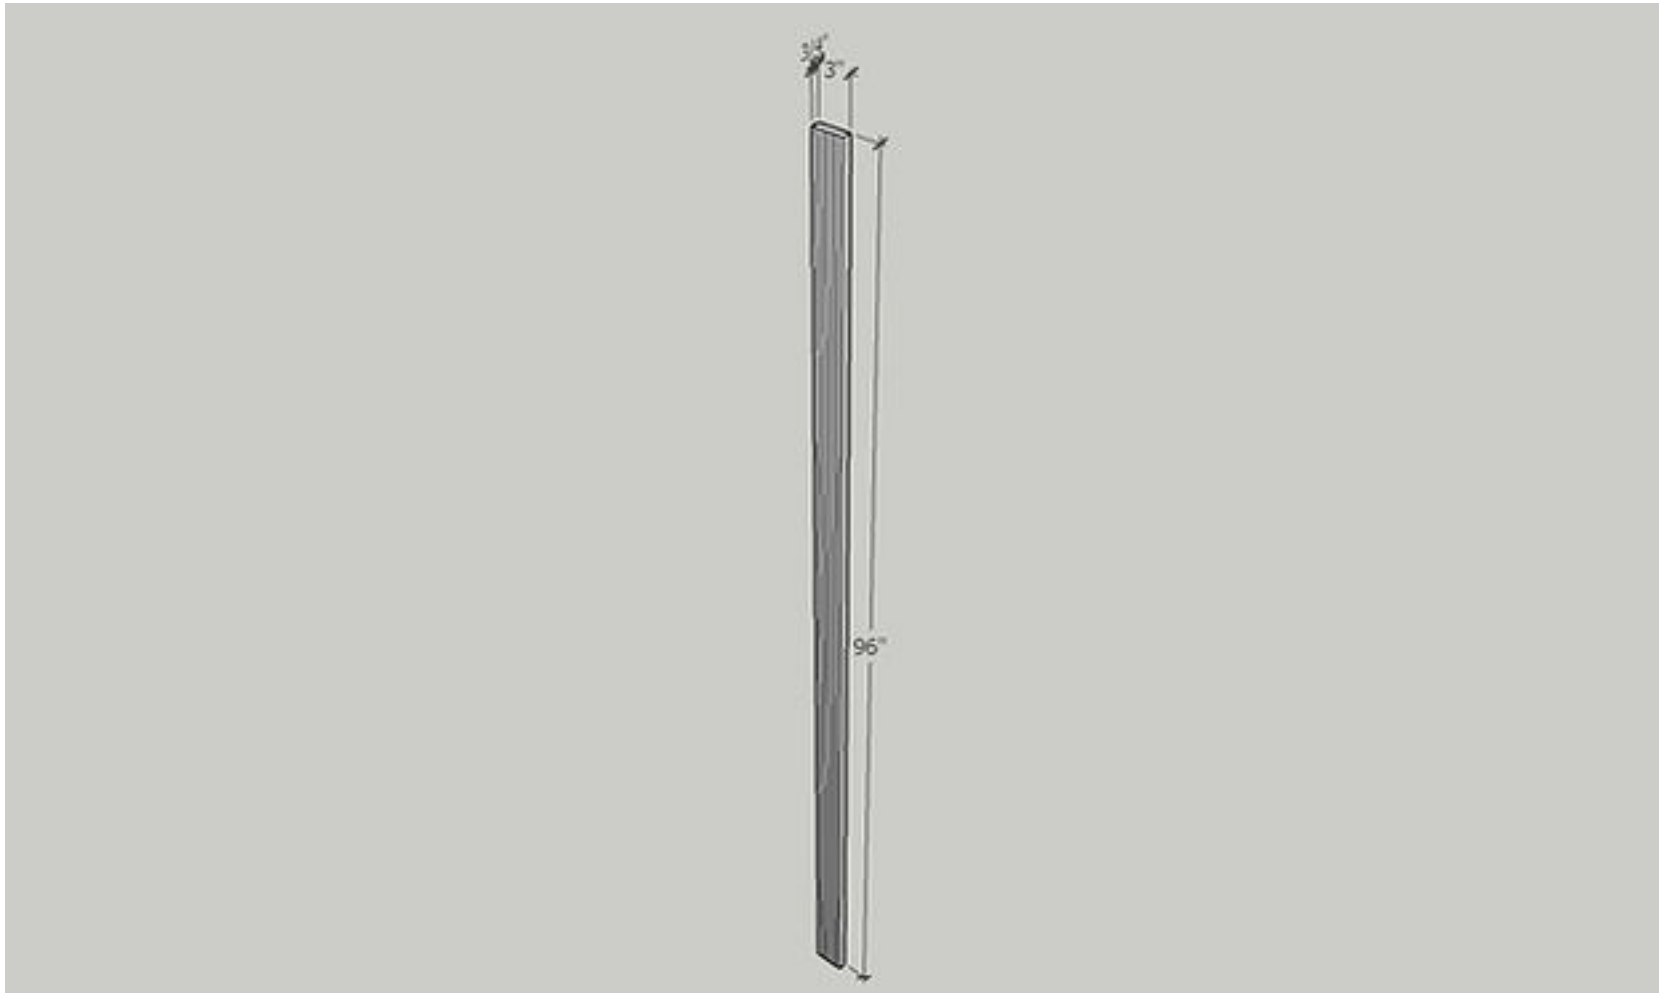

Item: FF396

Flute Filler 3 x 96

3" Wide x 96" High x 3/4" Deep