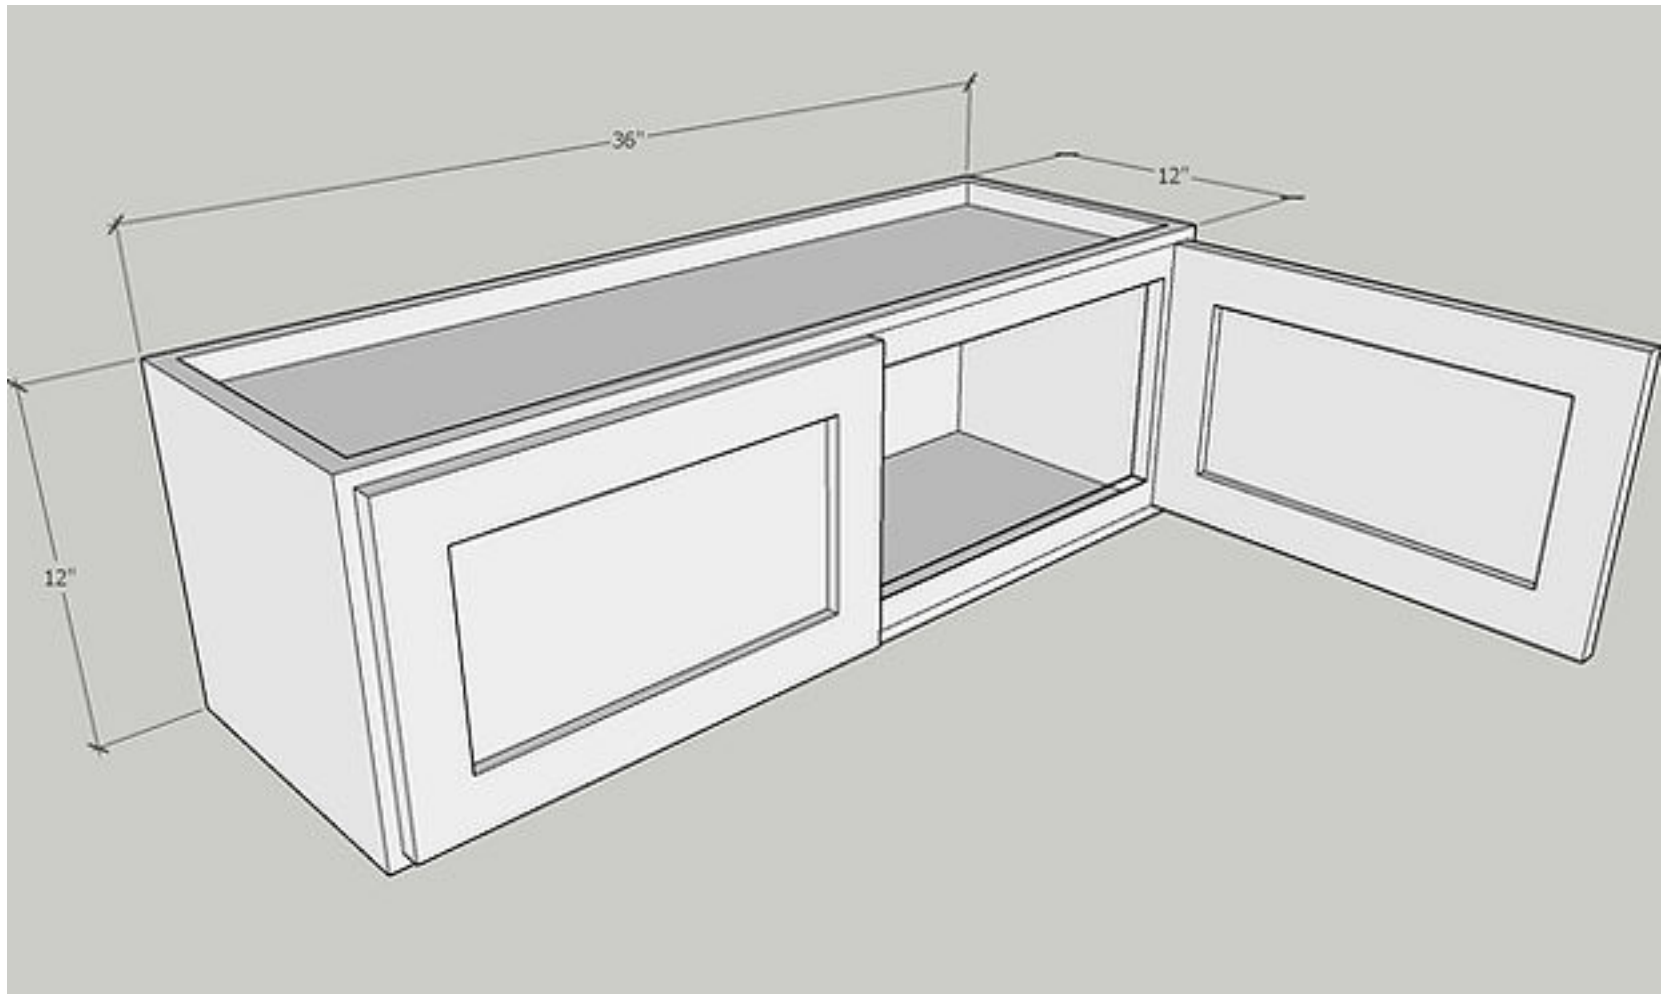

12" High Wall

Item: W3012

Wall 30 x 12, Butt Doors

Cabinet Size: 30" Wide x 12" High x 12" Deep

Quantity: 1 PC

Door Size: 14 3/4" Wide x 11" High x 3/4" Deep

Quantity: 2 PC

Item: W3612