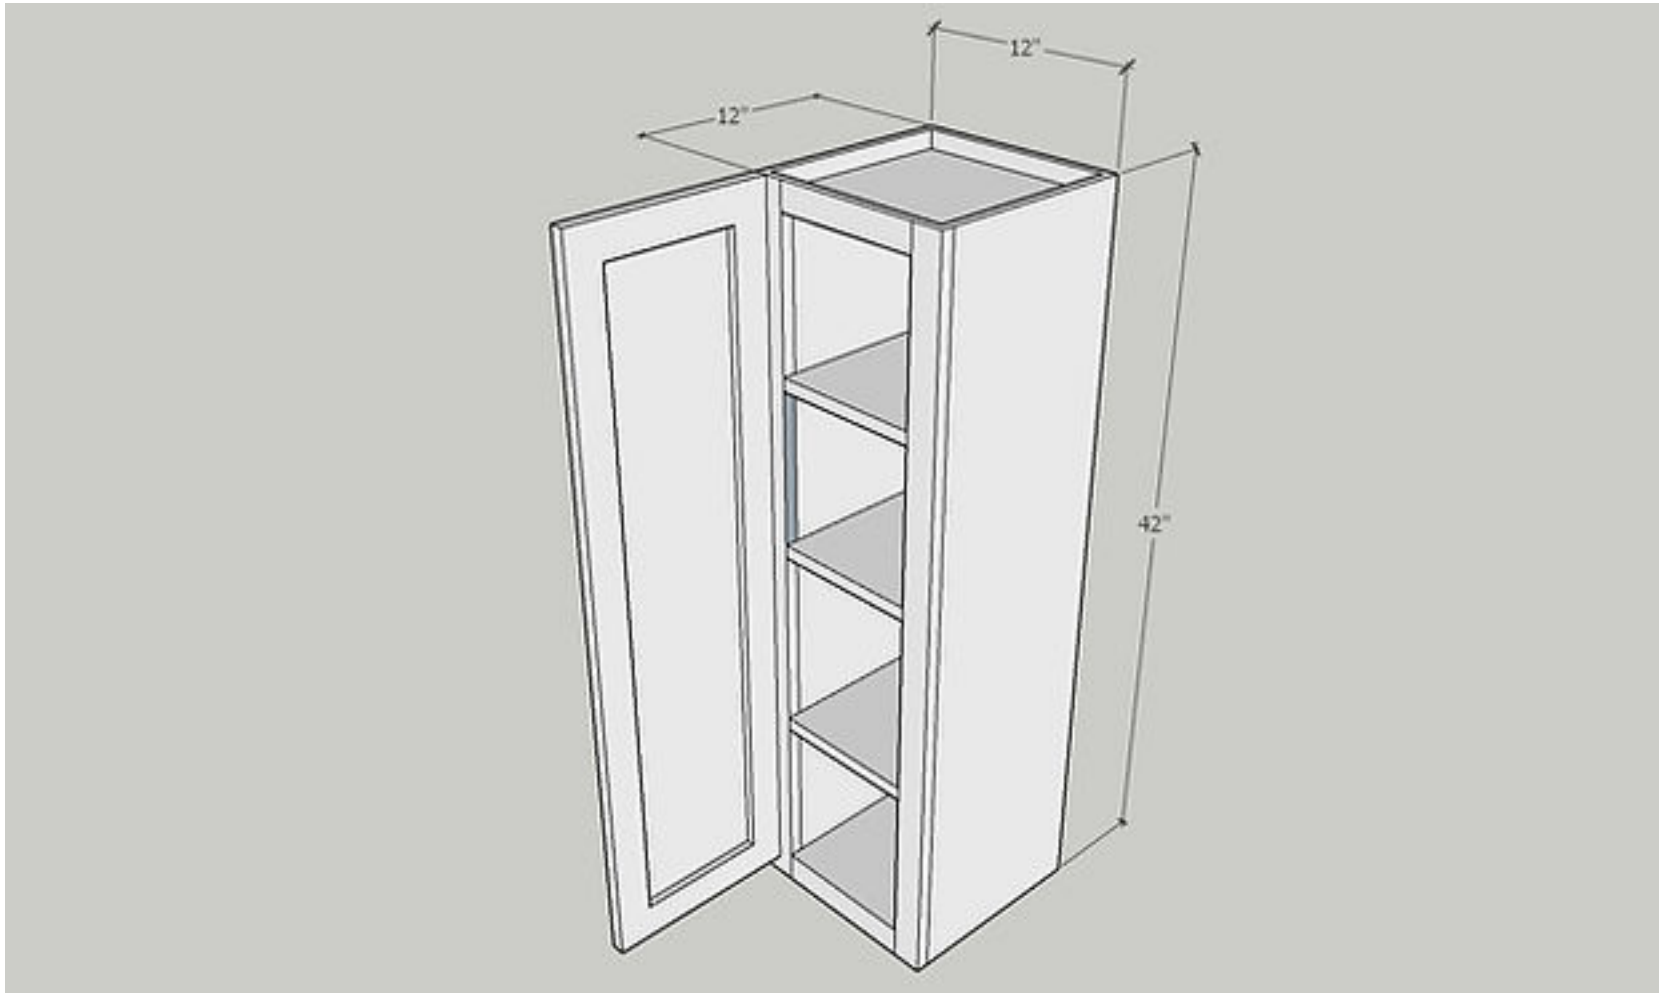

Item: W1242

Wall 12 x 42

Cabinet Size: 12" Wide x 42" High x 12" Deep

Quantity: 1 PC

Door Size: 11 1/2" Wide x 41" High x 3/4" Deep

Quantity: 1 PC