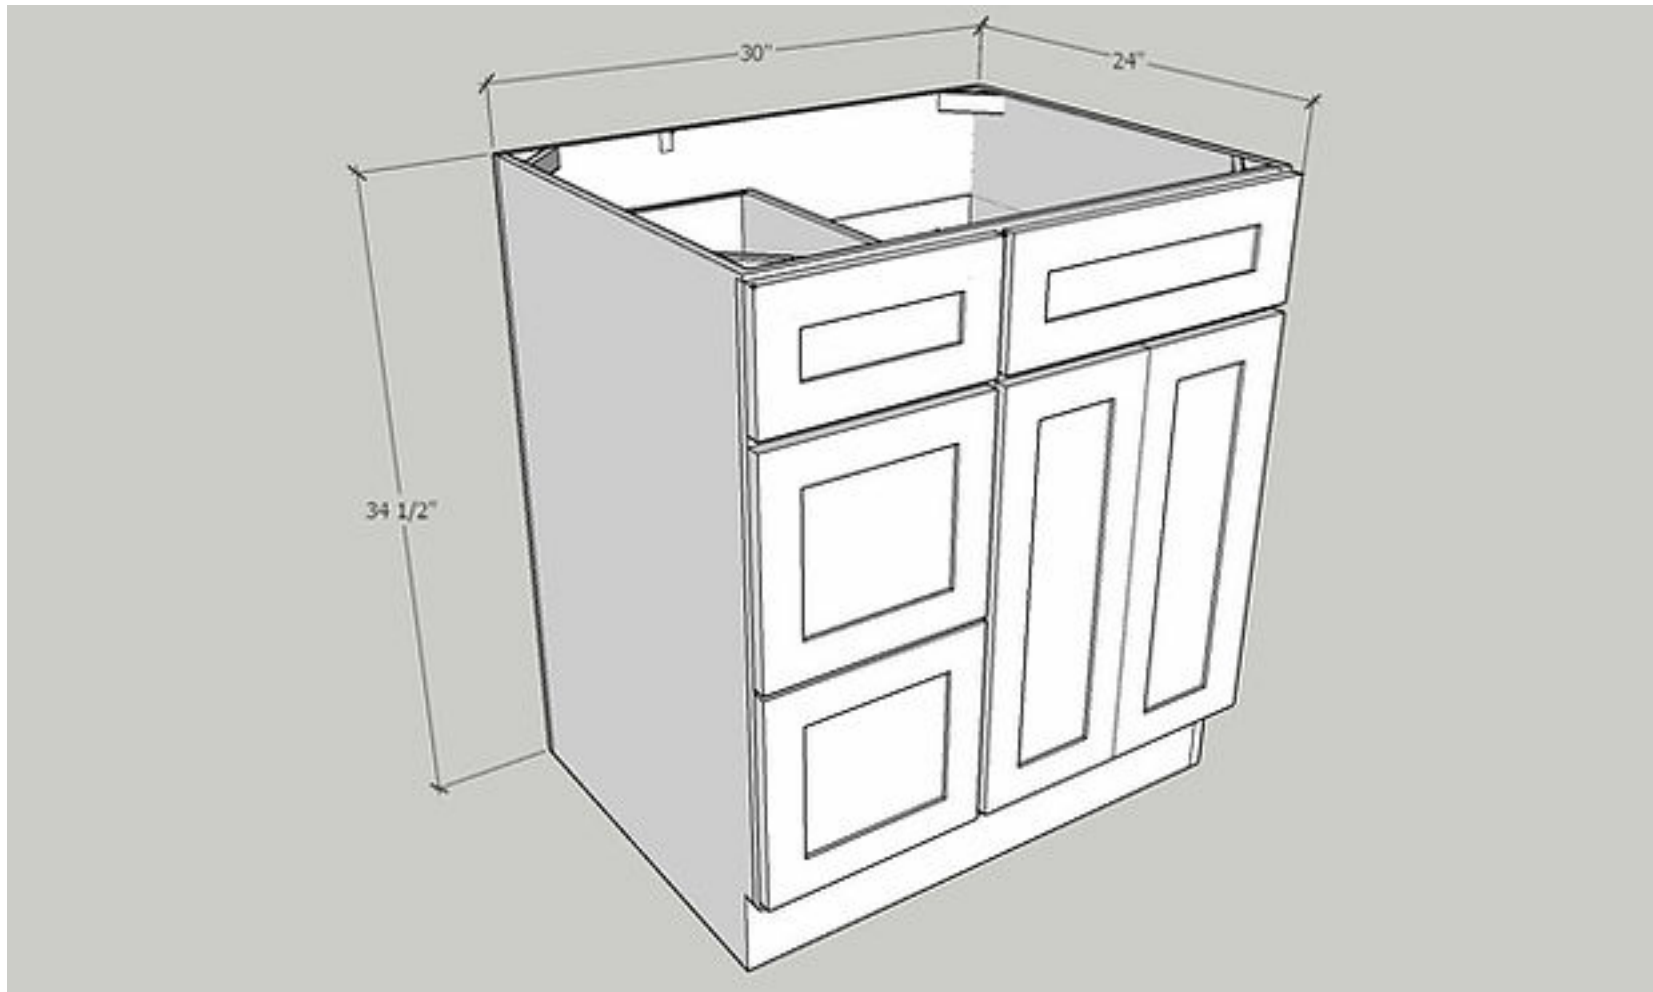

Item: V3021DL

Vanity Base 30 with Drawers, Left

Cabinet Size: 30" Wide x 34 1/2" High x 21" Deep, Quantity: 1 PC

Top Drawer Front: 11 1/2" Wide x 6 1/4" High x 3/4" Deep, Quantity: 1 PC

Bottom Drawer Front: 11 1/2" Wide x 11 1/8" High x 3/4" Deep, Quantity: 1 PC

Long Bottom Drawer Front: 17 1/2" Wide x 11 1/8" High x 3/4" Deep, Quantity: 2 PC

Top Drawer Box: 8" Wide x 3 3/8" High x 18" Deep, Quantity: 1 PC

Bottom Drawer Box: 8" Wide x 8 1/4" High x 18" Deep, Quantity: 2 PC

Door Size: 8 3/4" Wide x 22 1/2" High x 3" Deep, Quantity: 2 PC