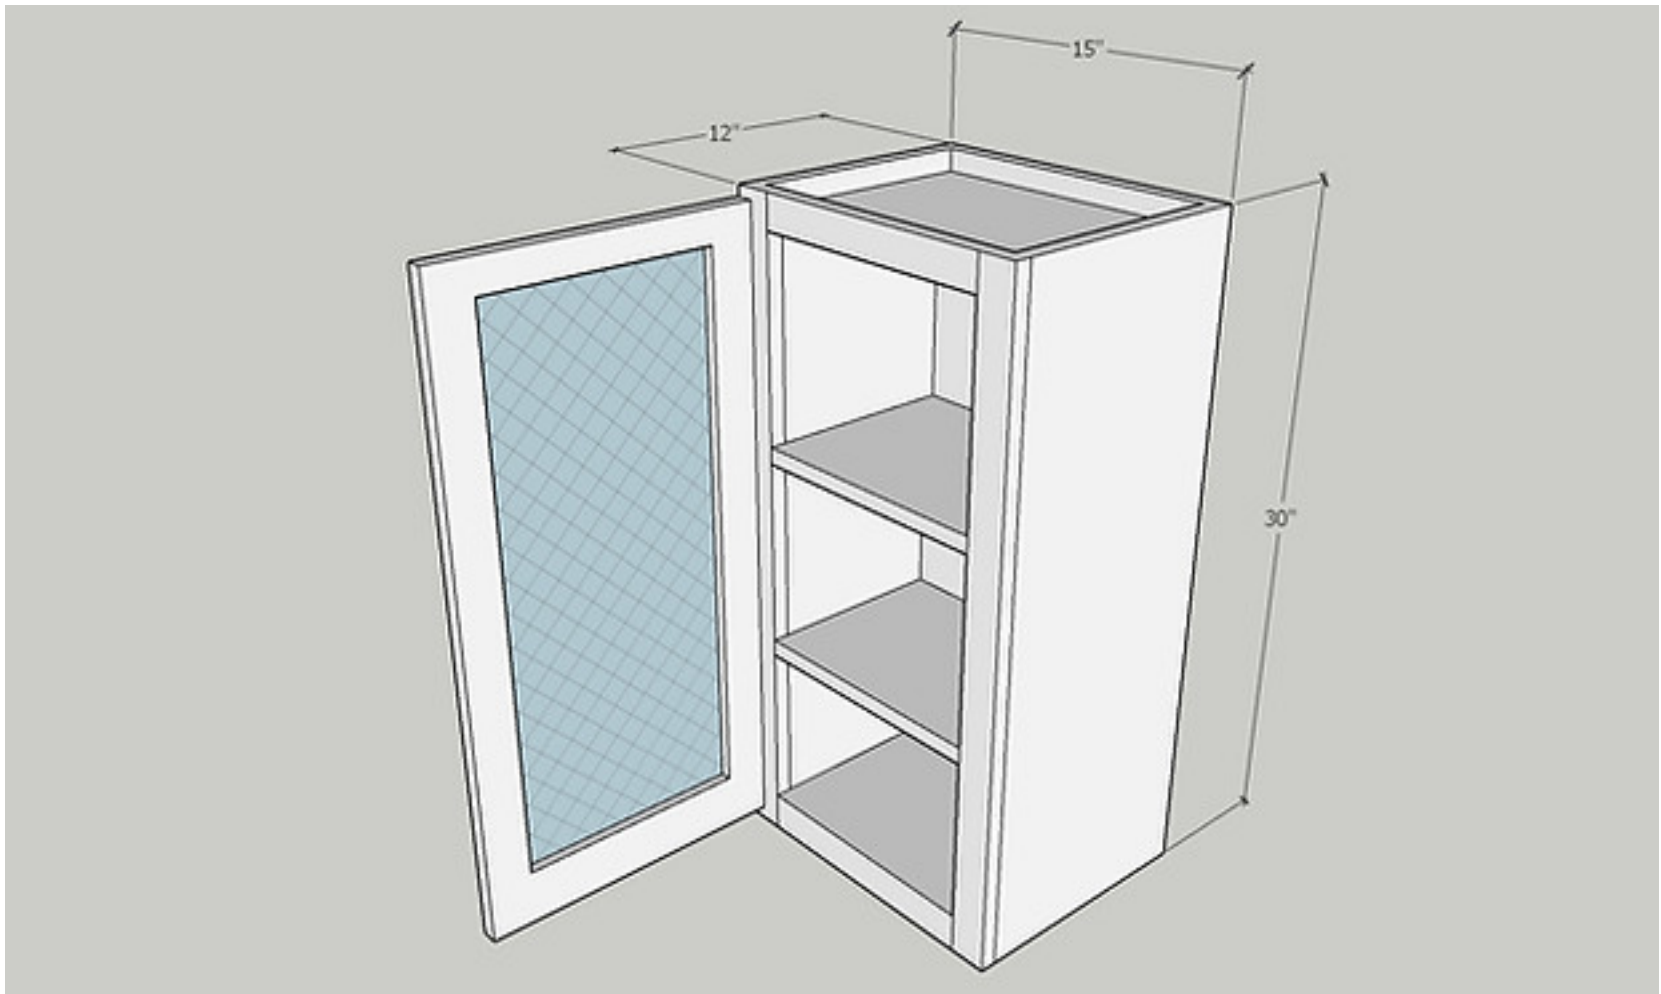

Item: W1530GD

Wall 15 x 30, Glass Doors, Glass Included

Cabinet Size: 15" Wide x 30" High x 12" Deep

Quantity: 1 PC

Door Size: 14 1/2" Wide x 29" High x 3/4" Deep

Quantity: 1 PC