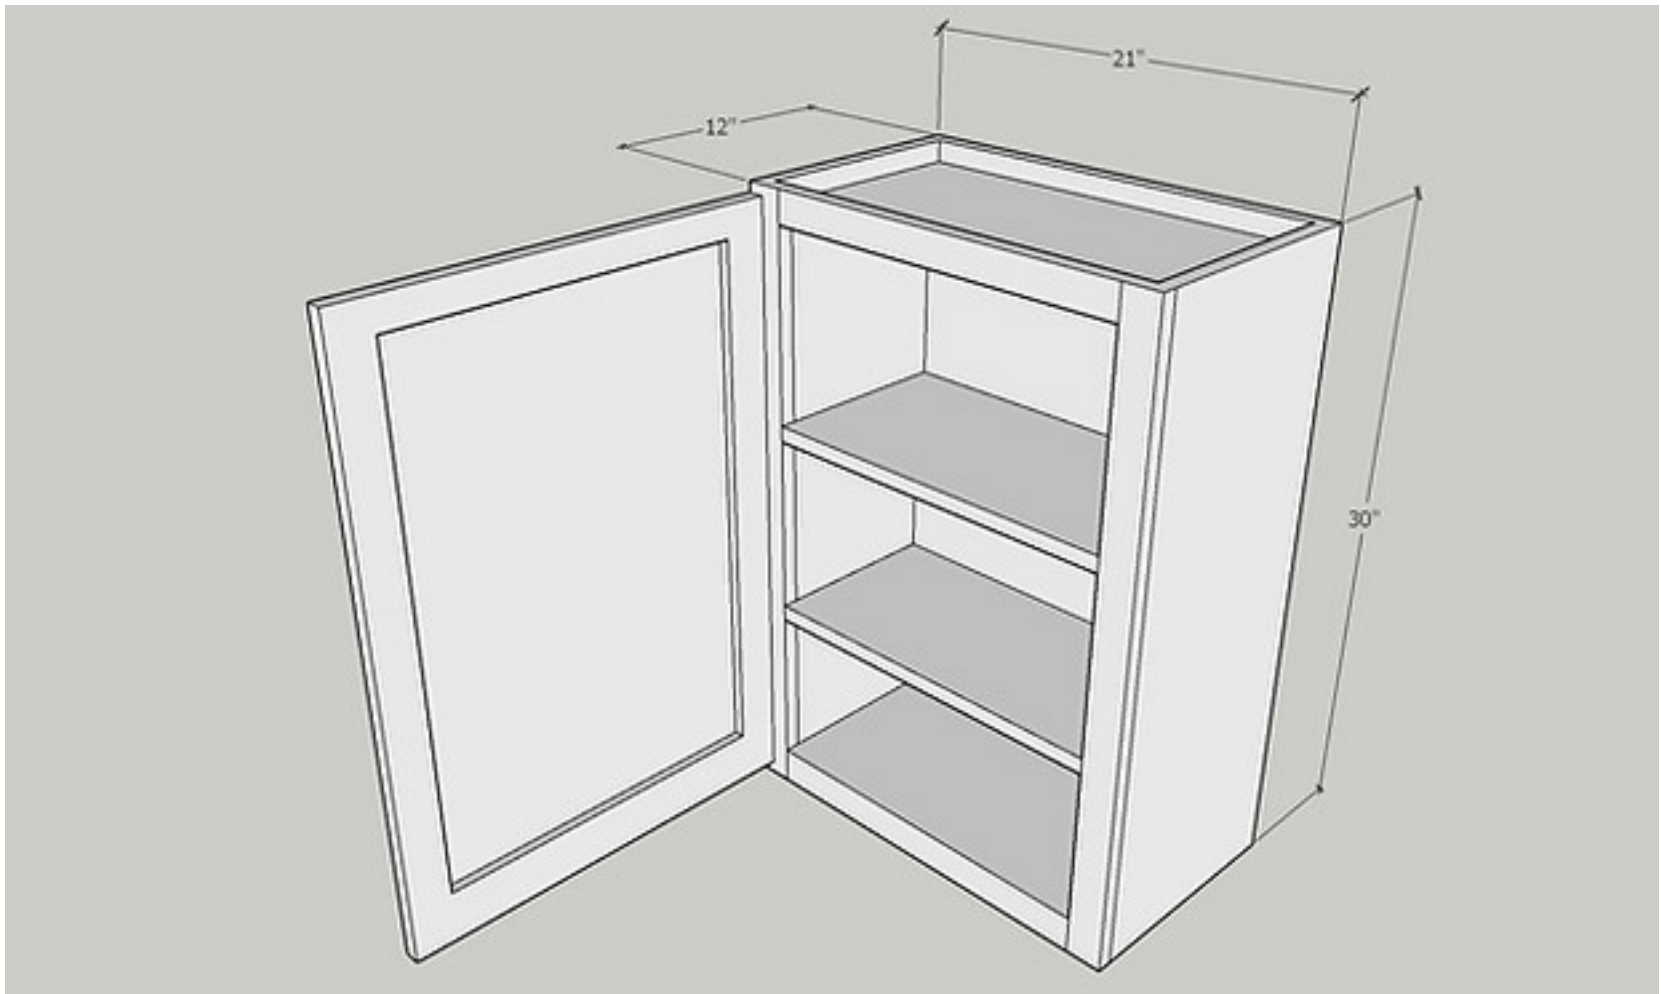

Item: W2130

Wall 21 x 30

Cabinet Size: 21" Wide x 30" High x 12" Deep

Quantity: 1 PC

Door Size: 20 1/2" Wide x 29" High x 3/4" Deep

Quantity: 1 PC