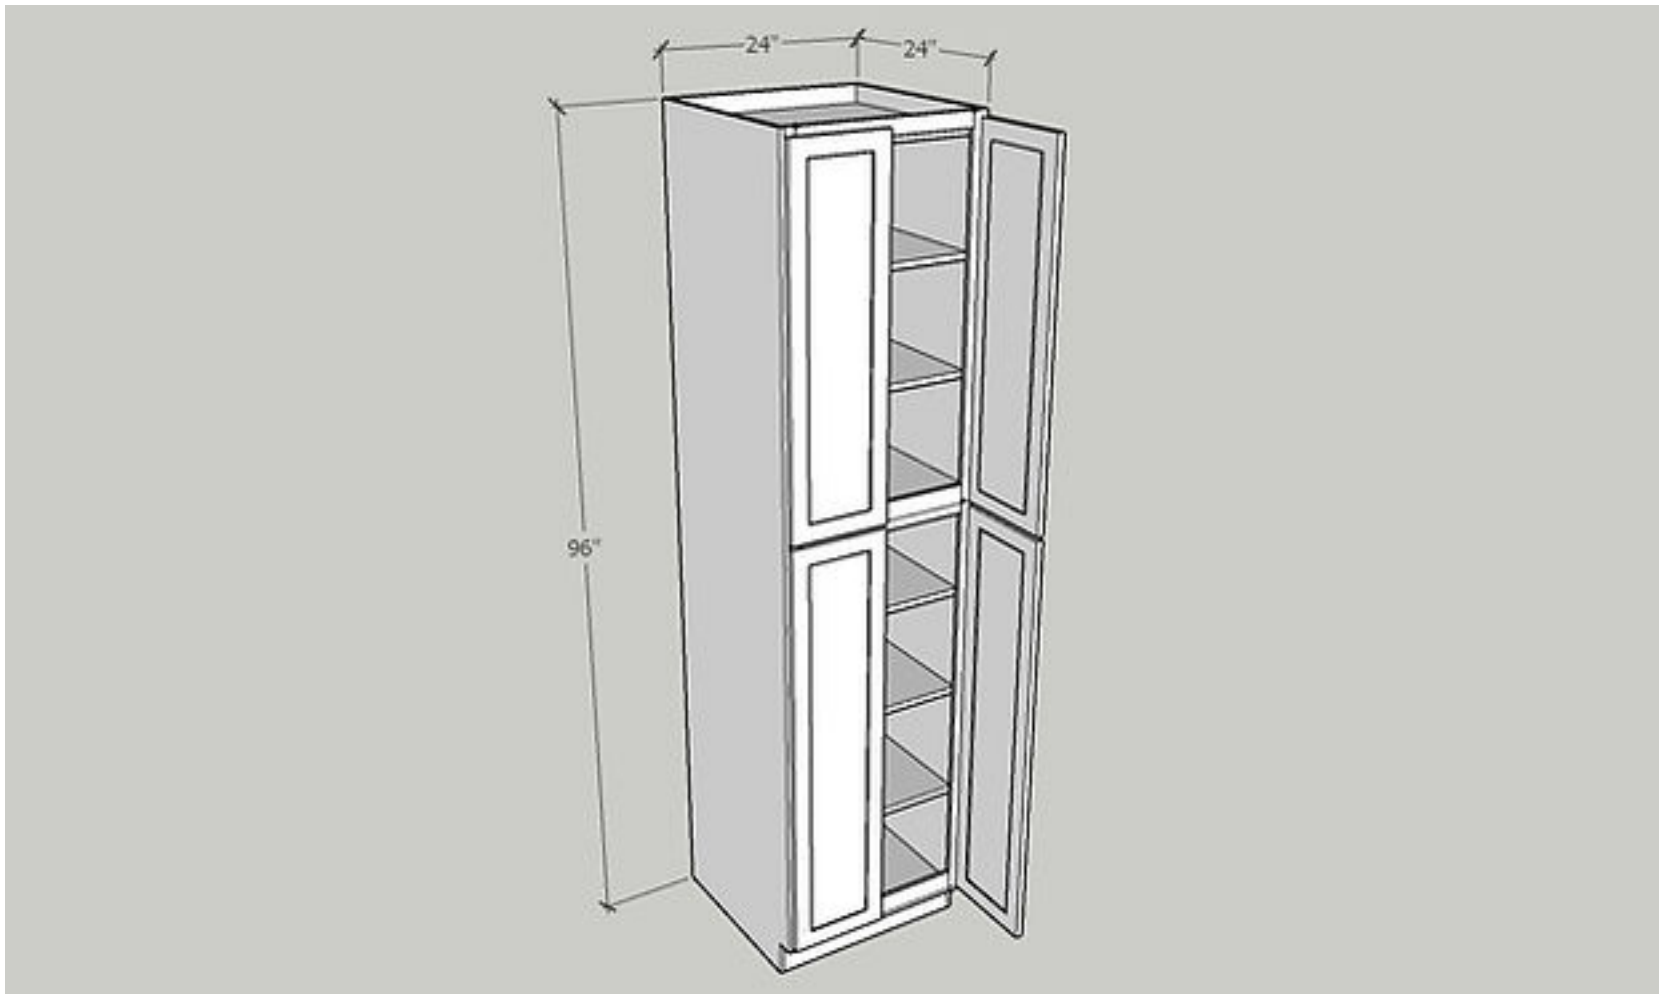

Item: U249624

Utility 24 x 96 x 24(Butt Doors)

Cabinet Size: 24" Wide x 96" High x 24"Deep, Quantity: 1 PC

Top Door Size: 11 3/4" Wide x 41" High x 3/4"Deep, Quantity: 2 PC

Bottom Door Size: 11 3/4" Wide x 49 1/4" High x 3/4"Deep, Quantity: 2 PC