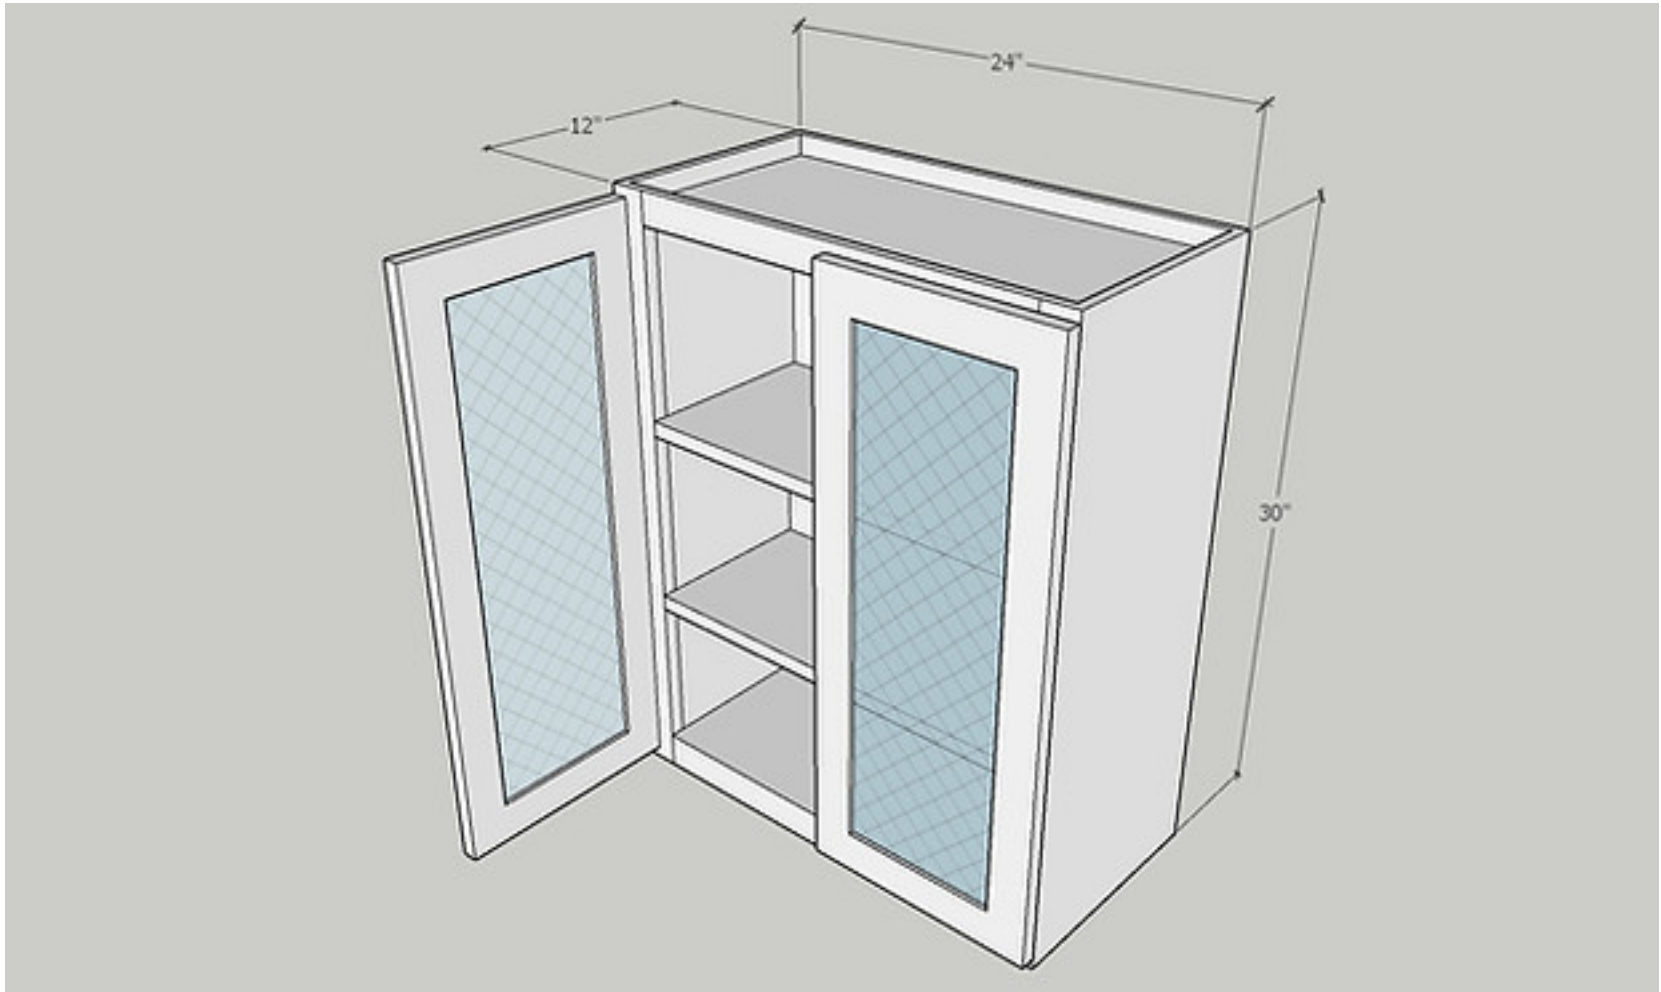

Quantity: 2 PC

Item: W4236

Wall 42 x 36, Butt Doors,

Cabinet Size: 42" Wide x 36" High x 12" Deep

Quantity: 1 PC

Door Size: 20 3/4" Wide x 29" High x 3/4" Deep

Quantity: 2 PC

Item: W2436GD