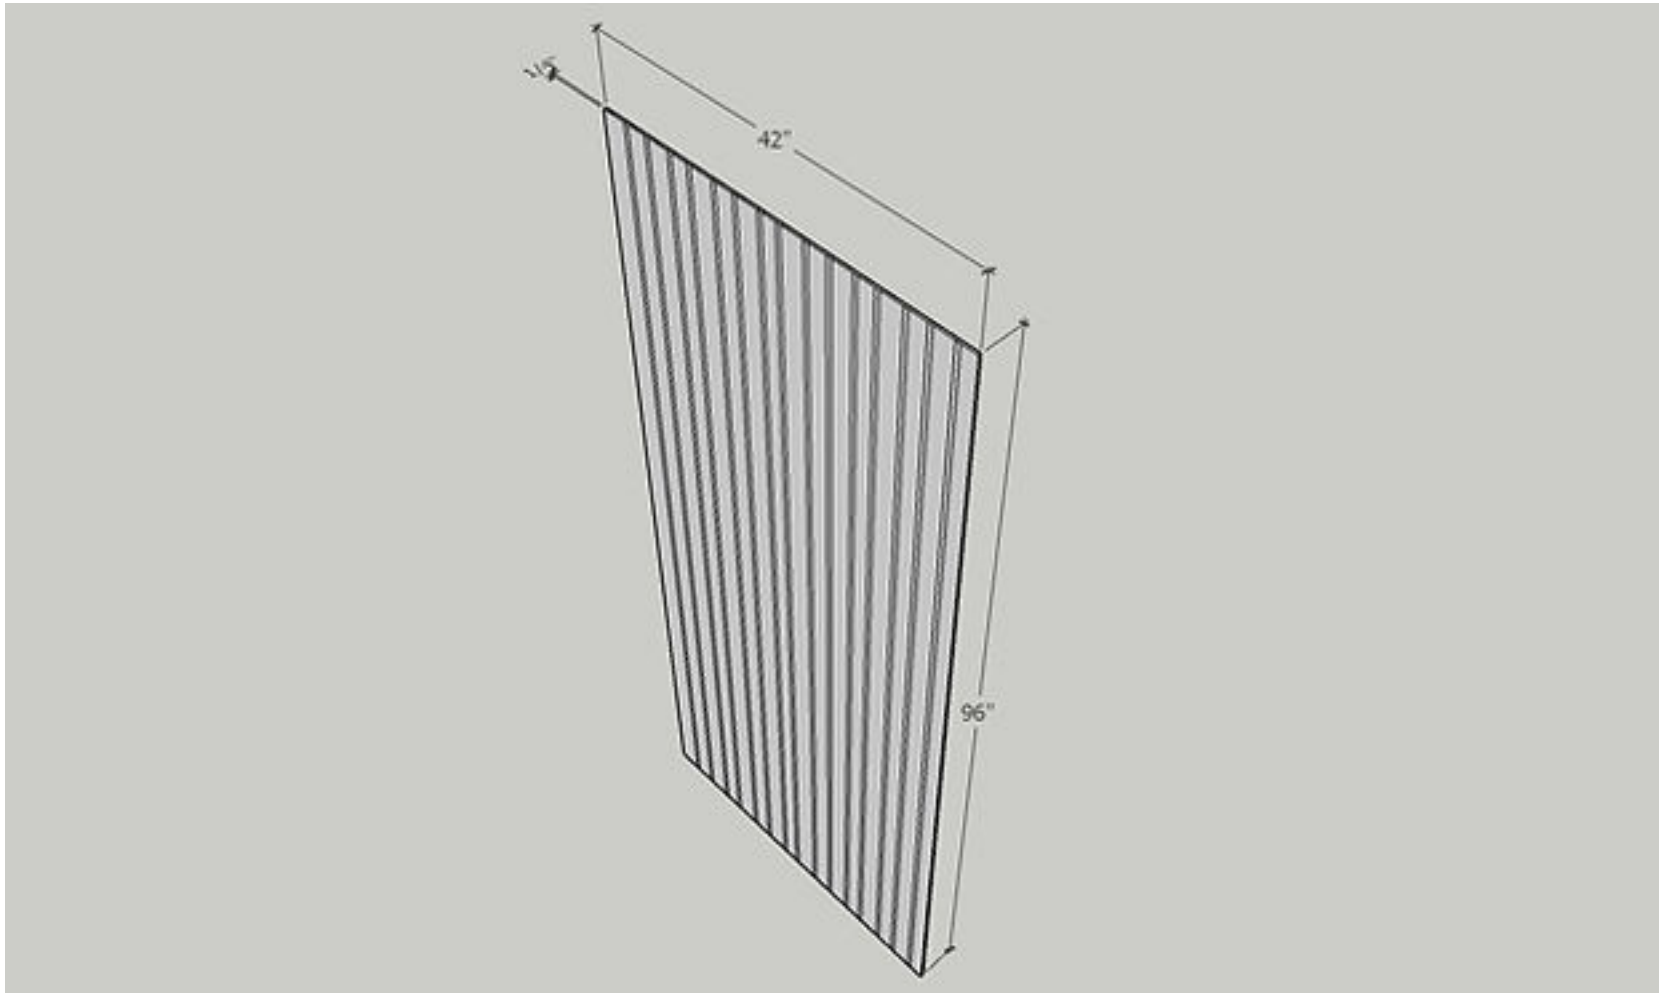

24" Wide x 96" High x 3/4" Deep

Item: FPV4296

Finished Panel Veneer 24 x 96

42" Wide x 96" High x 1/4" Deep

Item: BBFPV4296

Bead Board Finished Panels 42 x 96

42" Wide x 96" High x 1/4" Deep

Item: WSV42