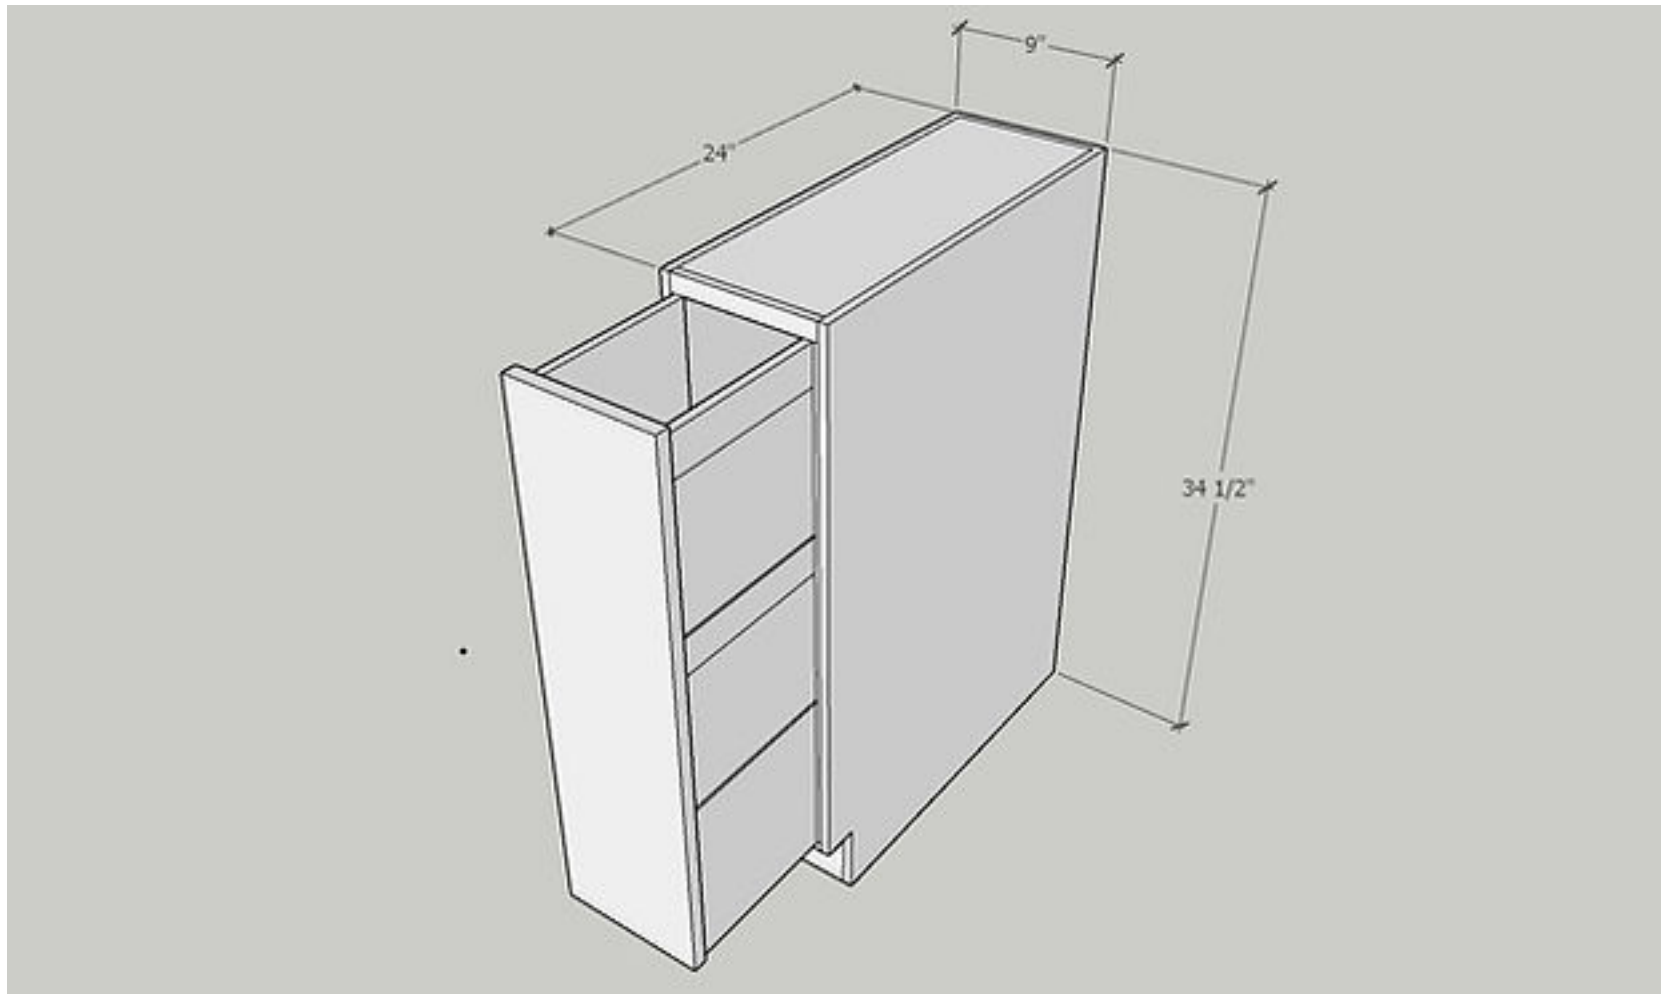

Item: SPB9

Spice Base Cabinet

Cabinet Size: 9" Wide x 34 1/2" High x 24"Deep, Quantity: 1 PC

Drawer Front: 8 1/2" Wide x 29" High x 3/4"Deep, Quantity: 1 PC

Drawer Box: 7 1/2" Wide x 24 1/4" High x 23 1/4"Deep, Quantity: 1 PC