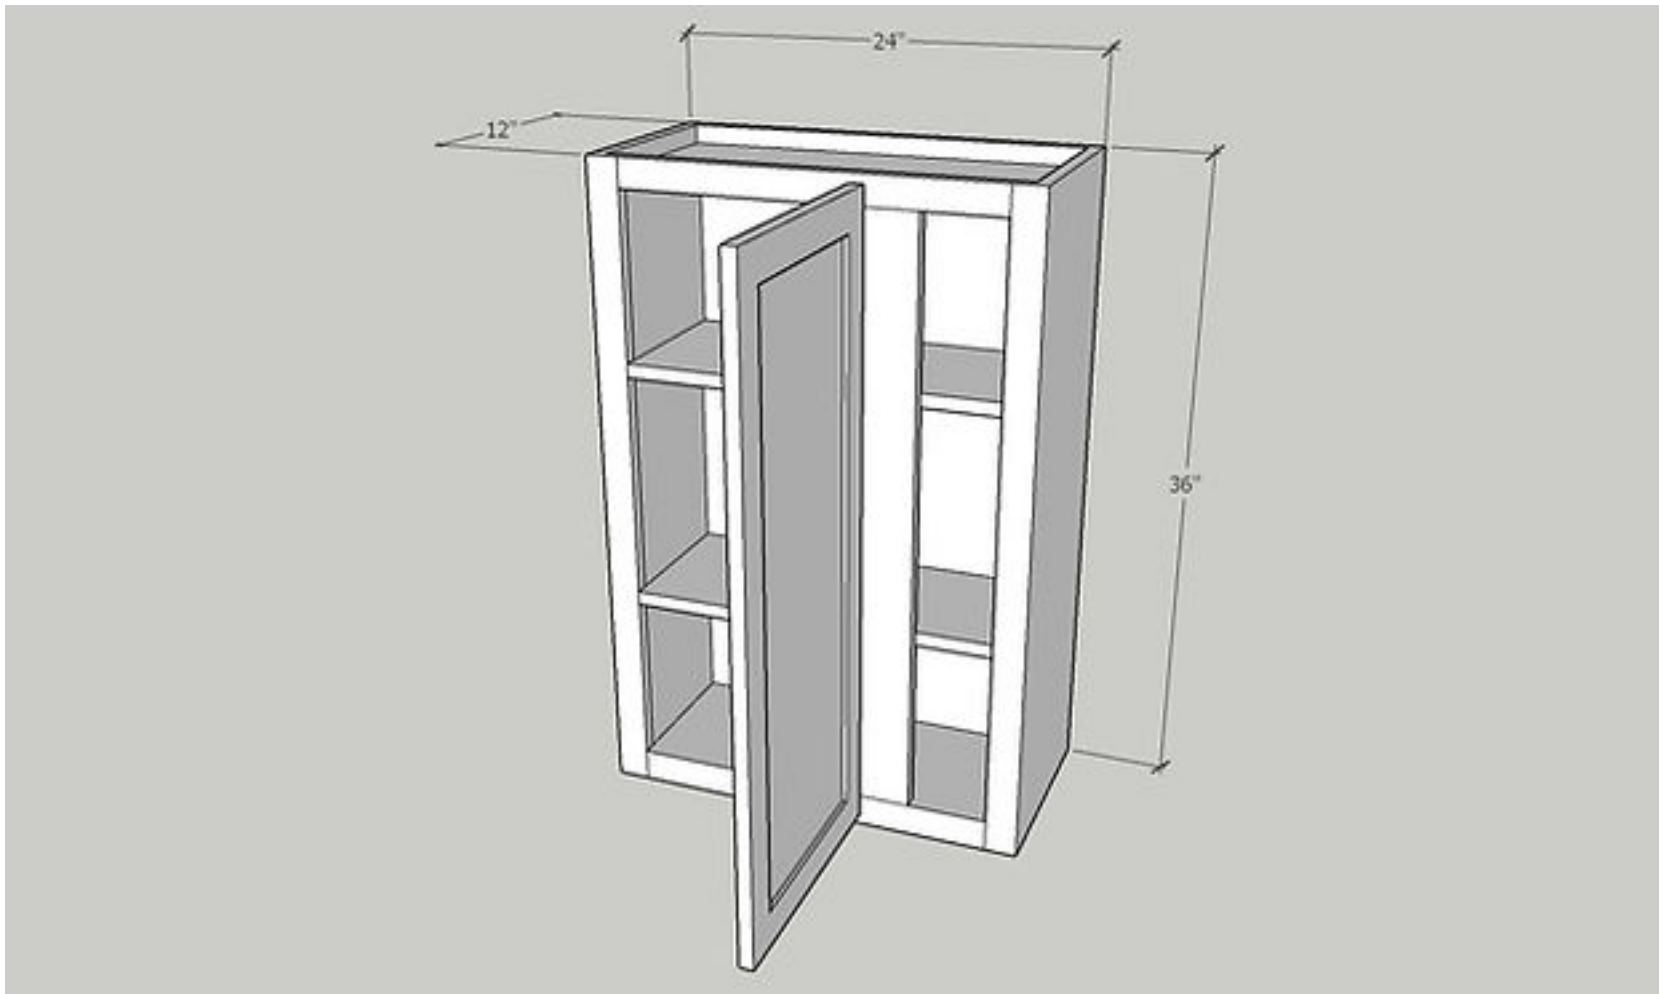

Item: WBC2436

Wall Blind Corner, Install Range 28"min 31"max

Cabinet Size: 24" Wide x 36" High x 12"Deep

Quantity: 1 PC

Door Size: 14 1/2" Wide x 35" High x 3/4"Deep

Quantity: 1 PC