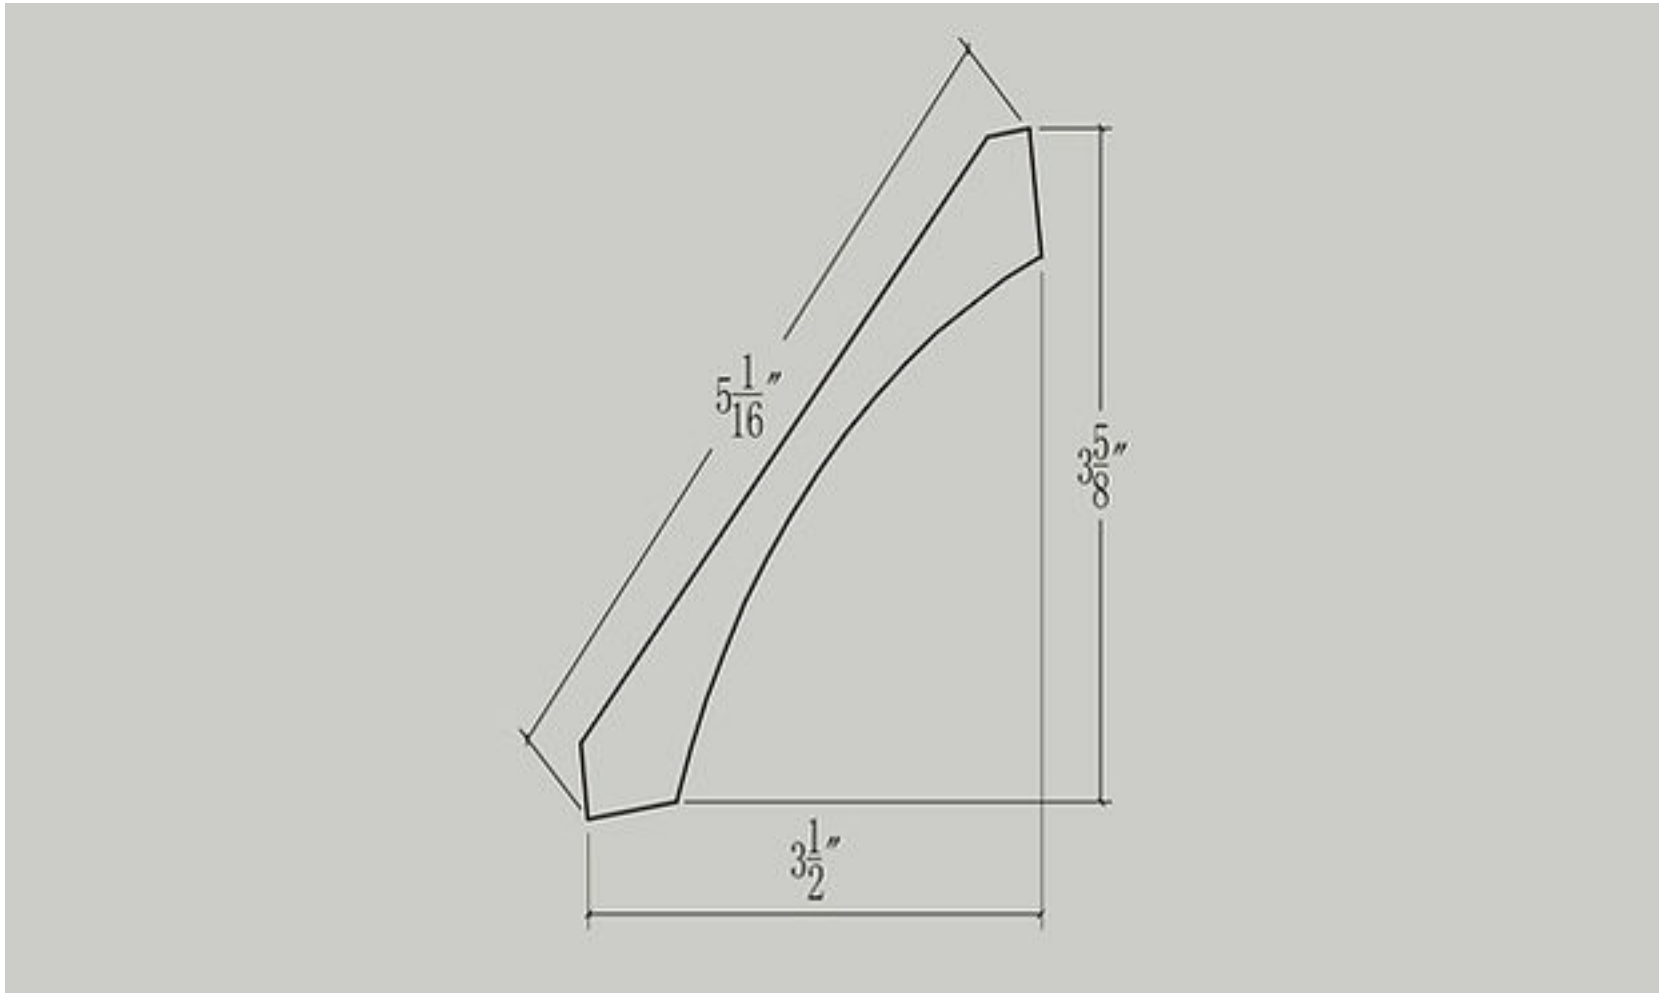

Royal Crown Molding

96" Wide x $4\frac{3}{16}$ " High x $\frac{7}{8}$ " Deep

Item: COV

Cove Crown Molding

96" Wide x $3\frac{5}{8}$ " High x $3\frac{1}{2}$ " Deep

Item: ROPE
Rope Molding 3/4
96" Wide x 3/4" High x 3/8"Deep