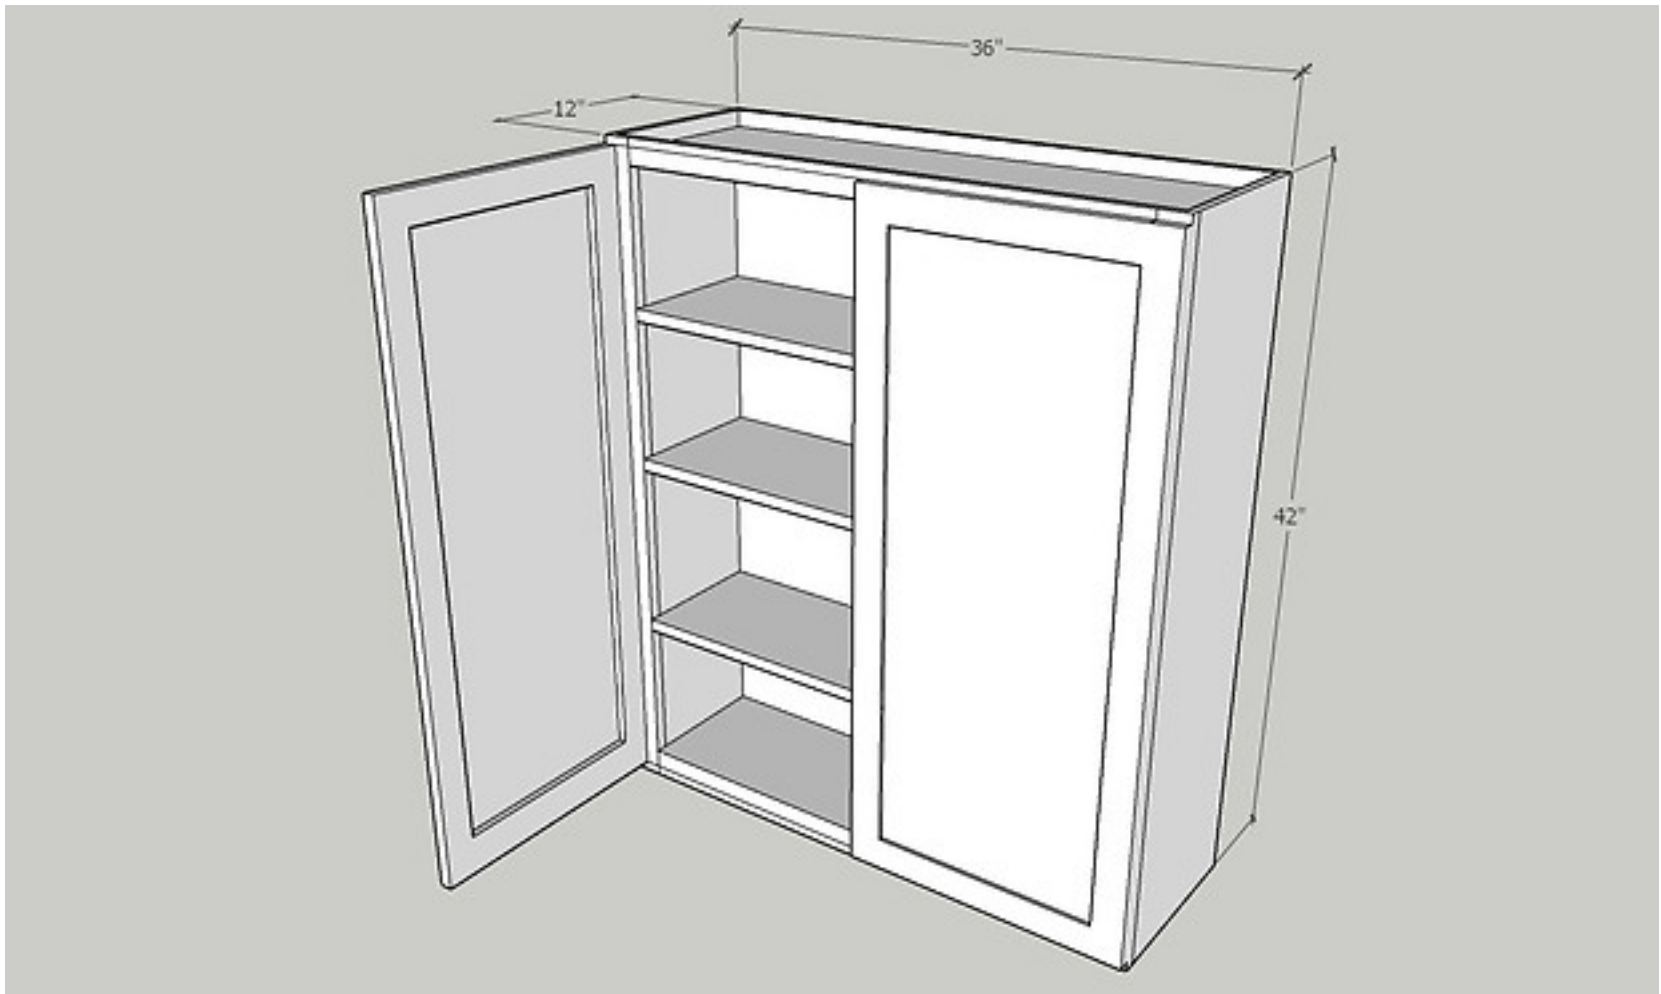

Quantity: 2 PC

Item: W2442GD

Wall 24 x 42, Glass Doors, Glass Included

Cabinet Size: 24" Wide x 42" High x 12" Deep

Quantity: 1 PC

Door Size: 11 3/4" Wide x 41" High x 3/4" Deep

Quantity: 1 PC

Item: W3642