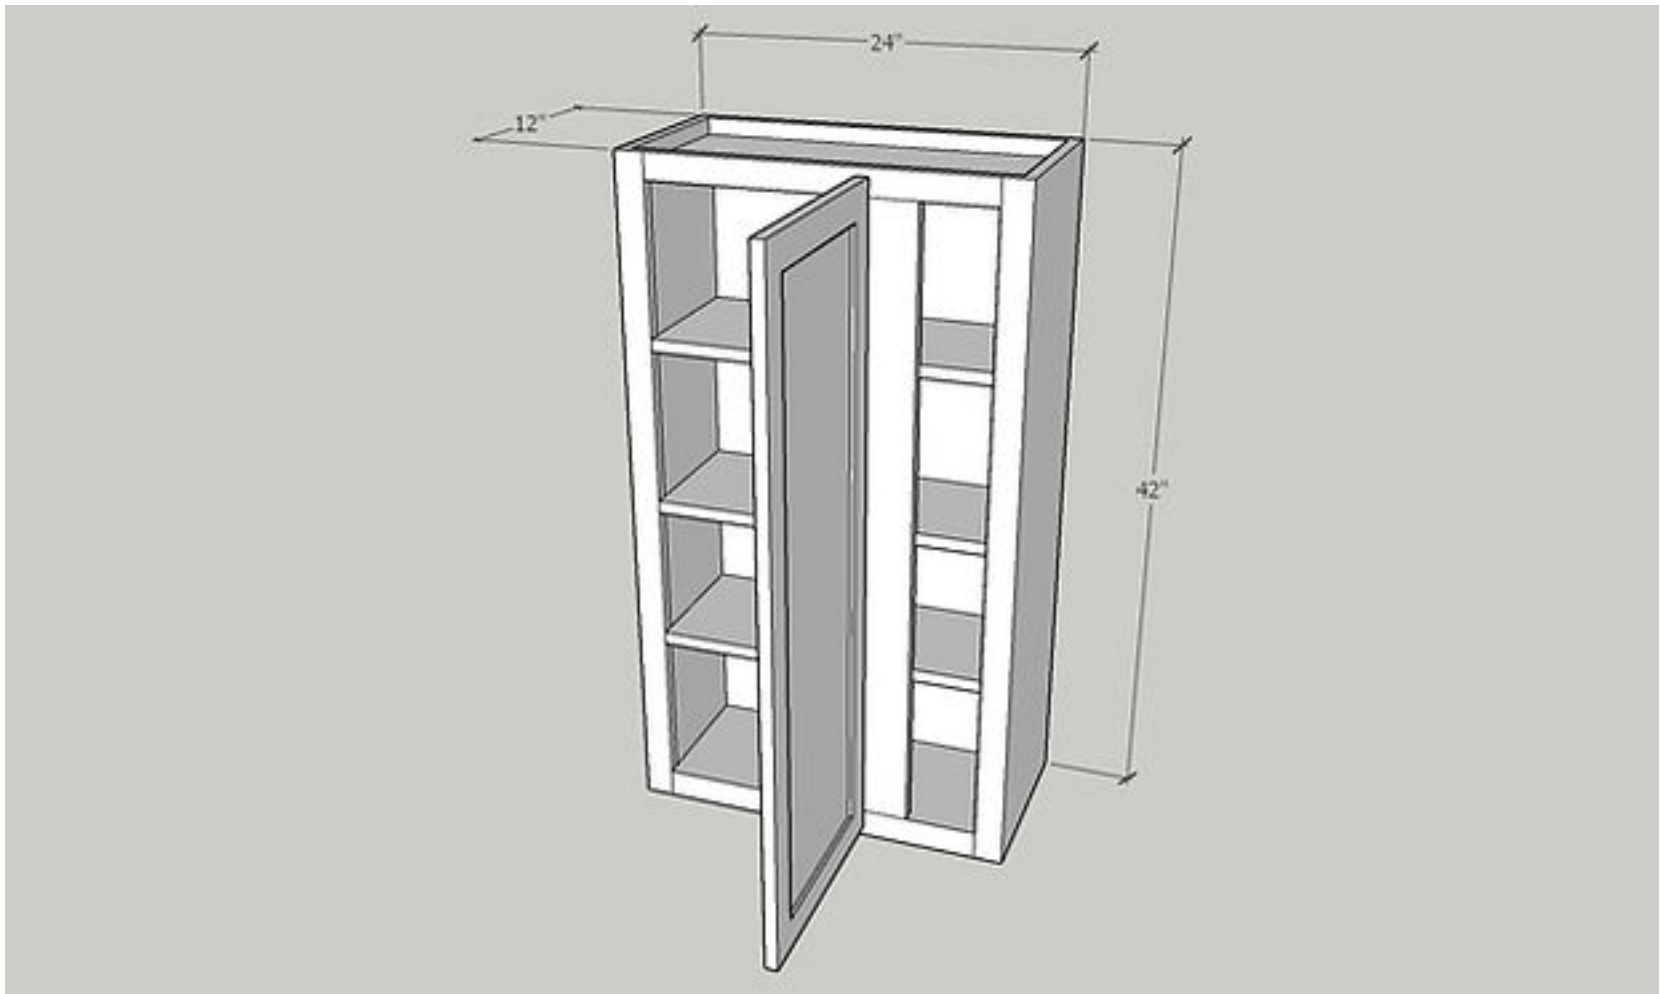

Item: WBC2442

Wall Blind Corner, Install Range 28"min 31"max

Cabinet Size: 24" Wide x 42" High x 12"Deep

Quantity: 1 PC

Door Size: 14 1/2" Wide x 41" High x 3/4"Deep

Quantity: 1 PC