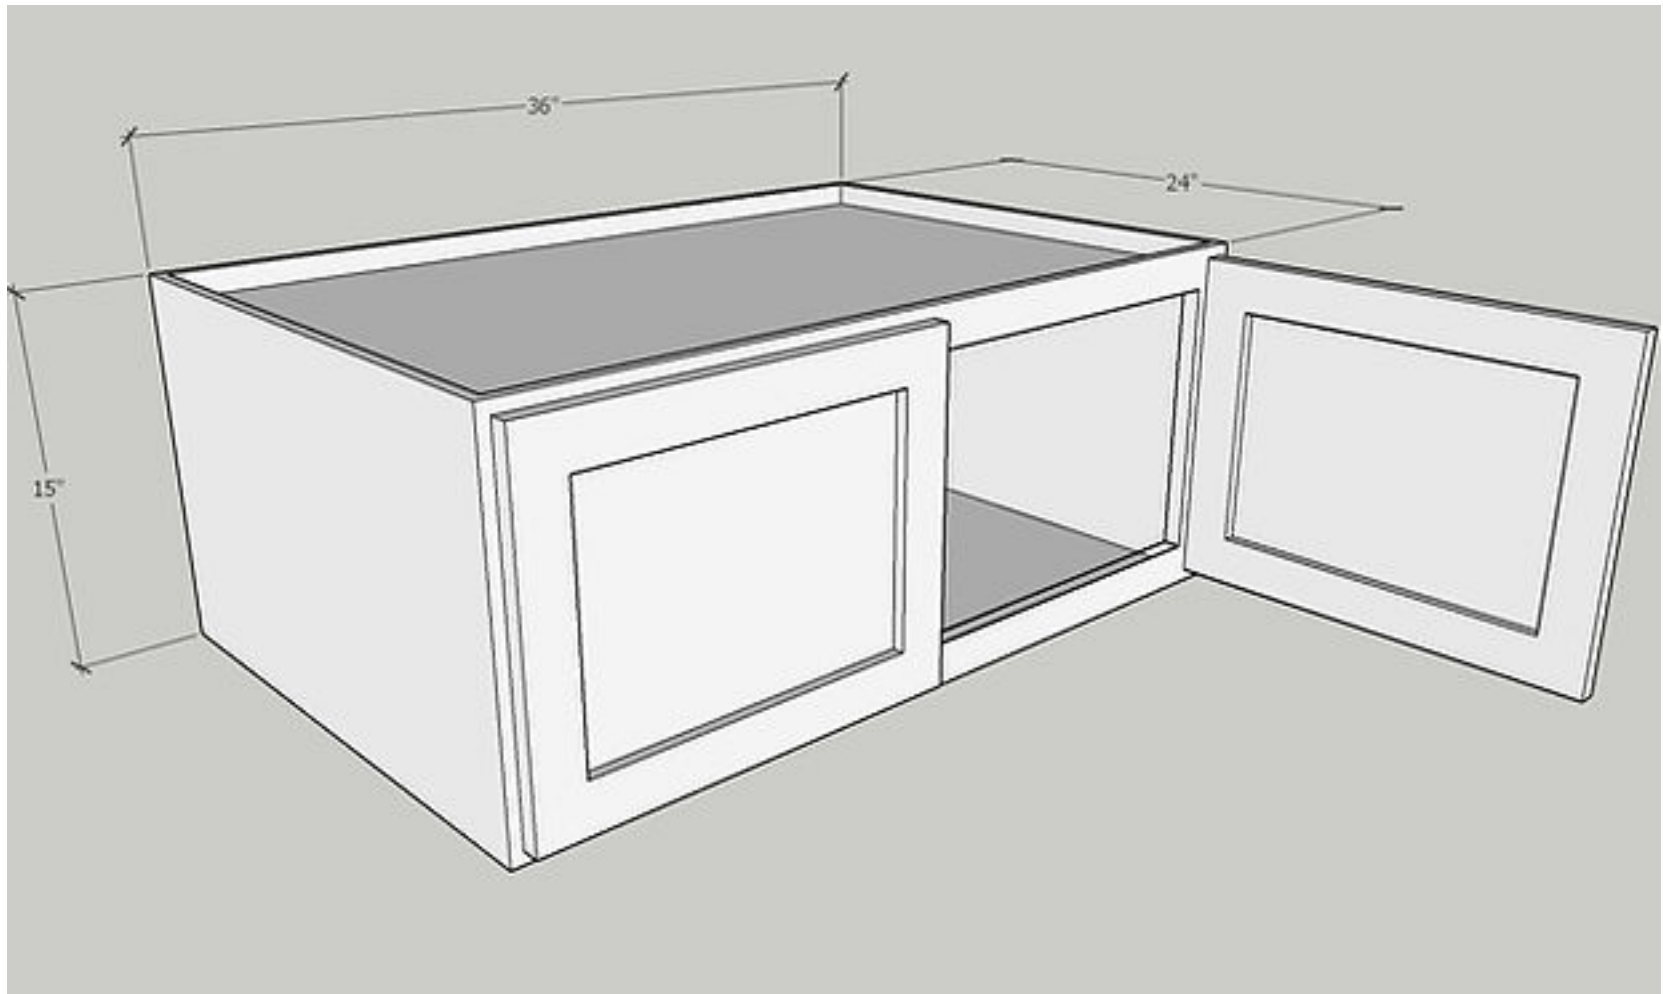

Item: W3615

Wall 36 x 15, Butt Doors

Cabinet Size: 36" Wide x 15" High x 12"Deep

Quantity: 1 PC

Door Size: 17 3/4" Wide x 14" High x 3/4"Deep

Quantity: 2 PC

Item: W361524

Wall 36 x 15 x 24, Butt Doors