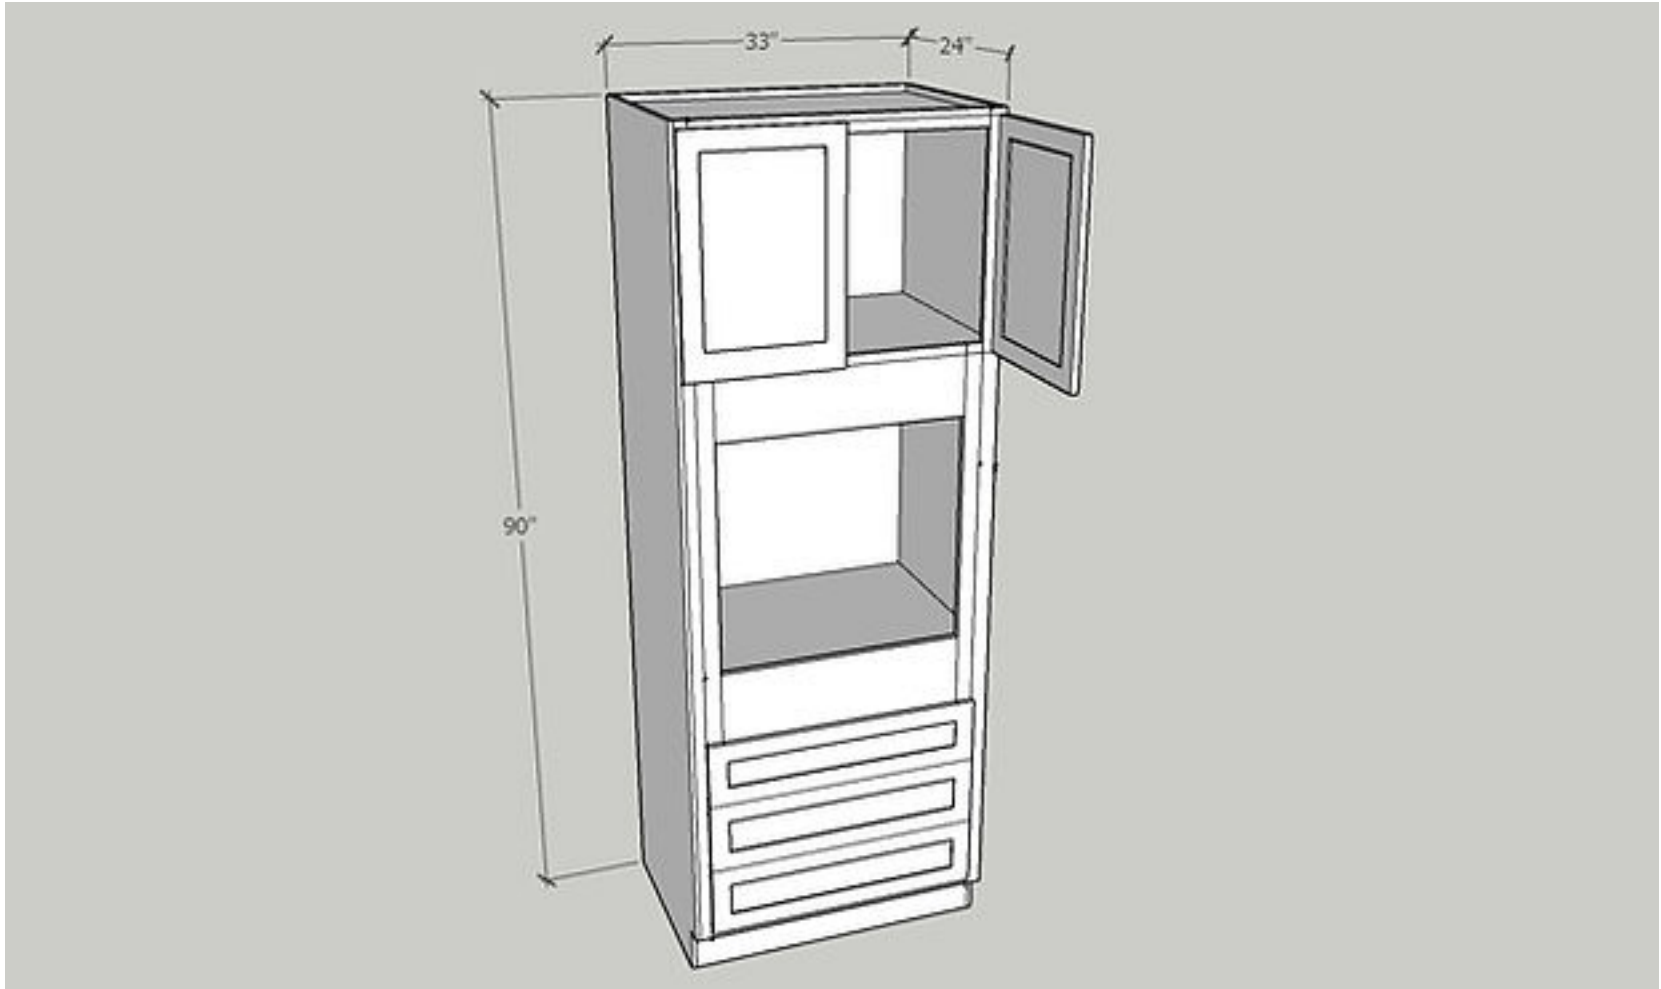

Door Size: 16 1/4" Wide x 17" High x 3/4" Deep, Quantity: 2 PC

Drawer Front: 32 1/2" Wide x 7 3/4" High x 3/4" Deep, Quantity: 3 PC

Drawer Box: 29" Wide x 5 1/8" High x 20 3/8" Deep, Quantity: 3 PC

Oven Dimension: 26 1/2" x 24 3/8"