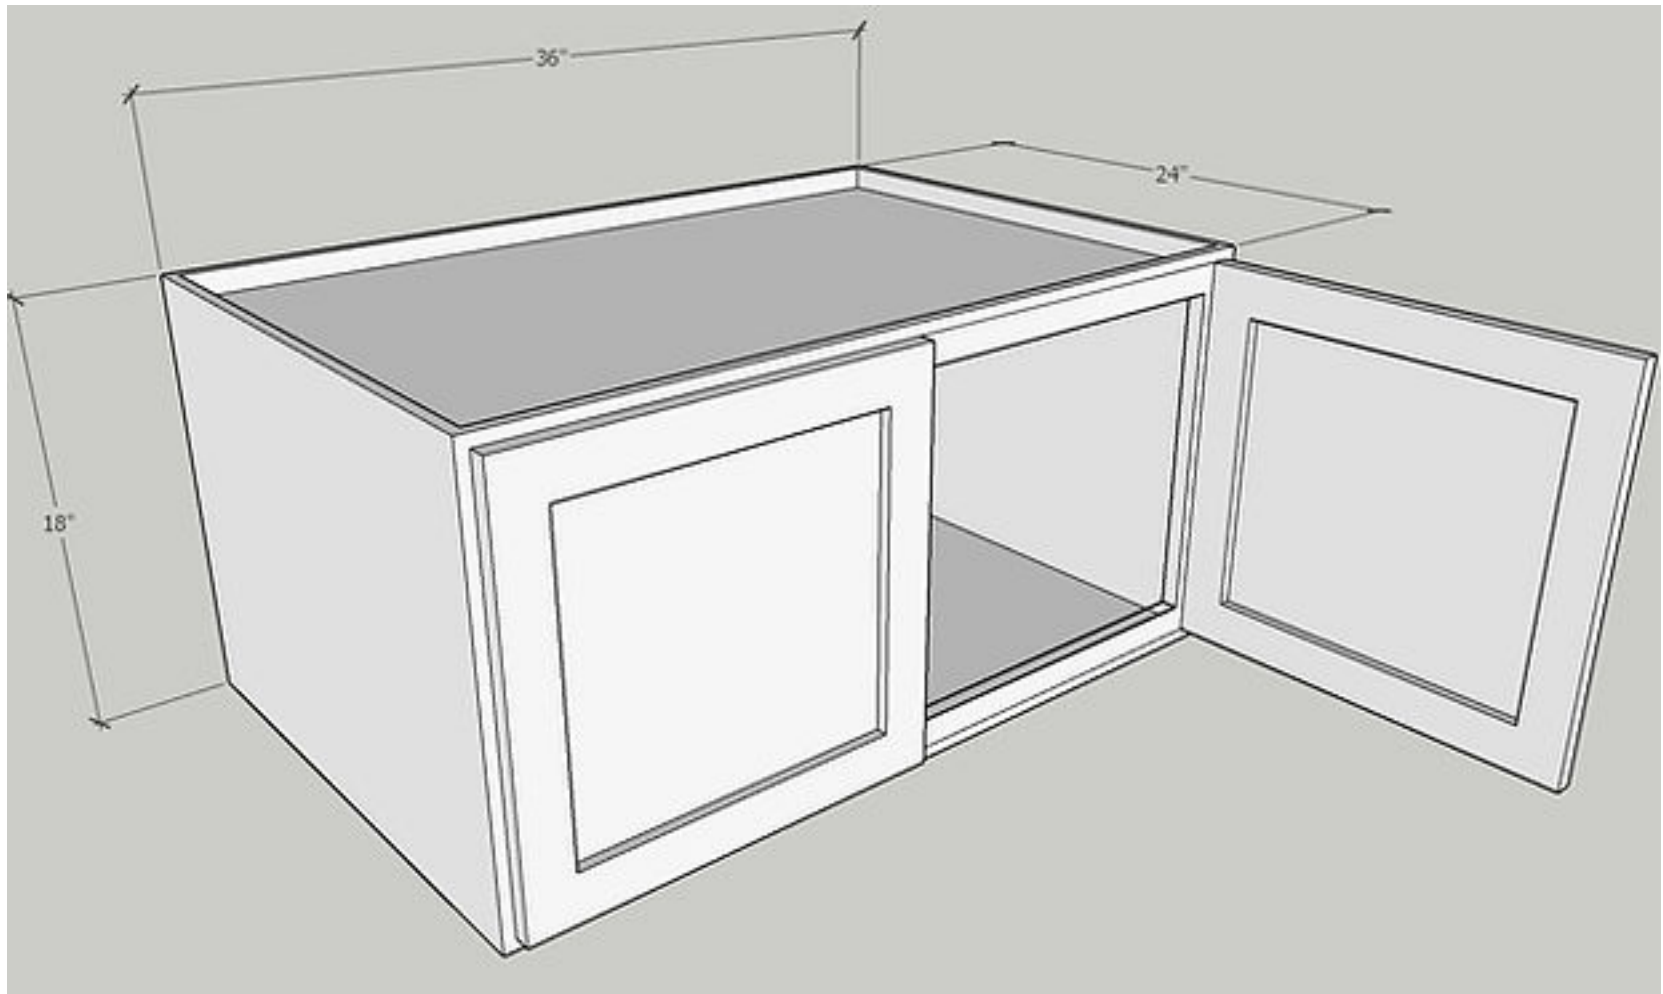

Item: W361824

Wall 36 x 18 x 24, Butt Doors

Cabinet Size: 36" Wide x 18" High x 24"Deep

Quantity: 1 PC

Door Size: 17 3/4" Wide x 17" High x 3/4"Deep

Quantity: 2 PC