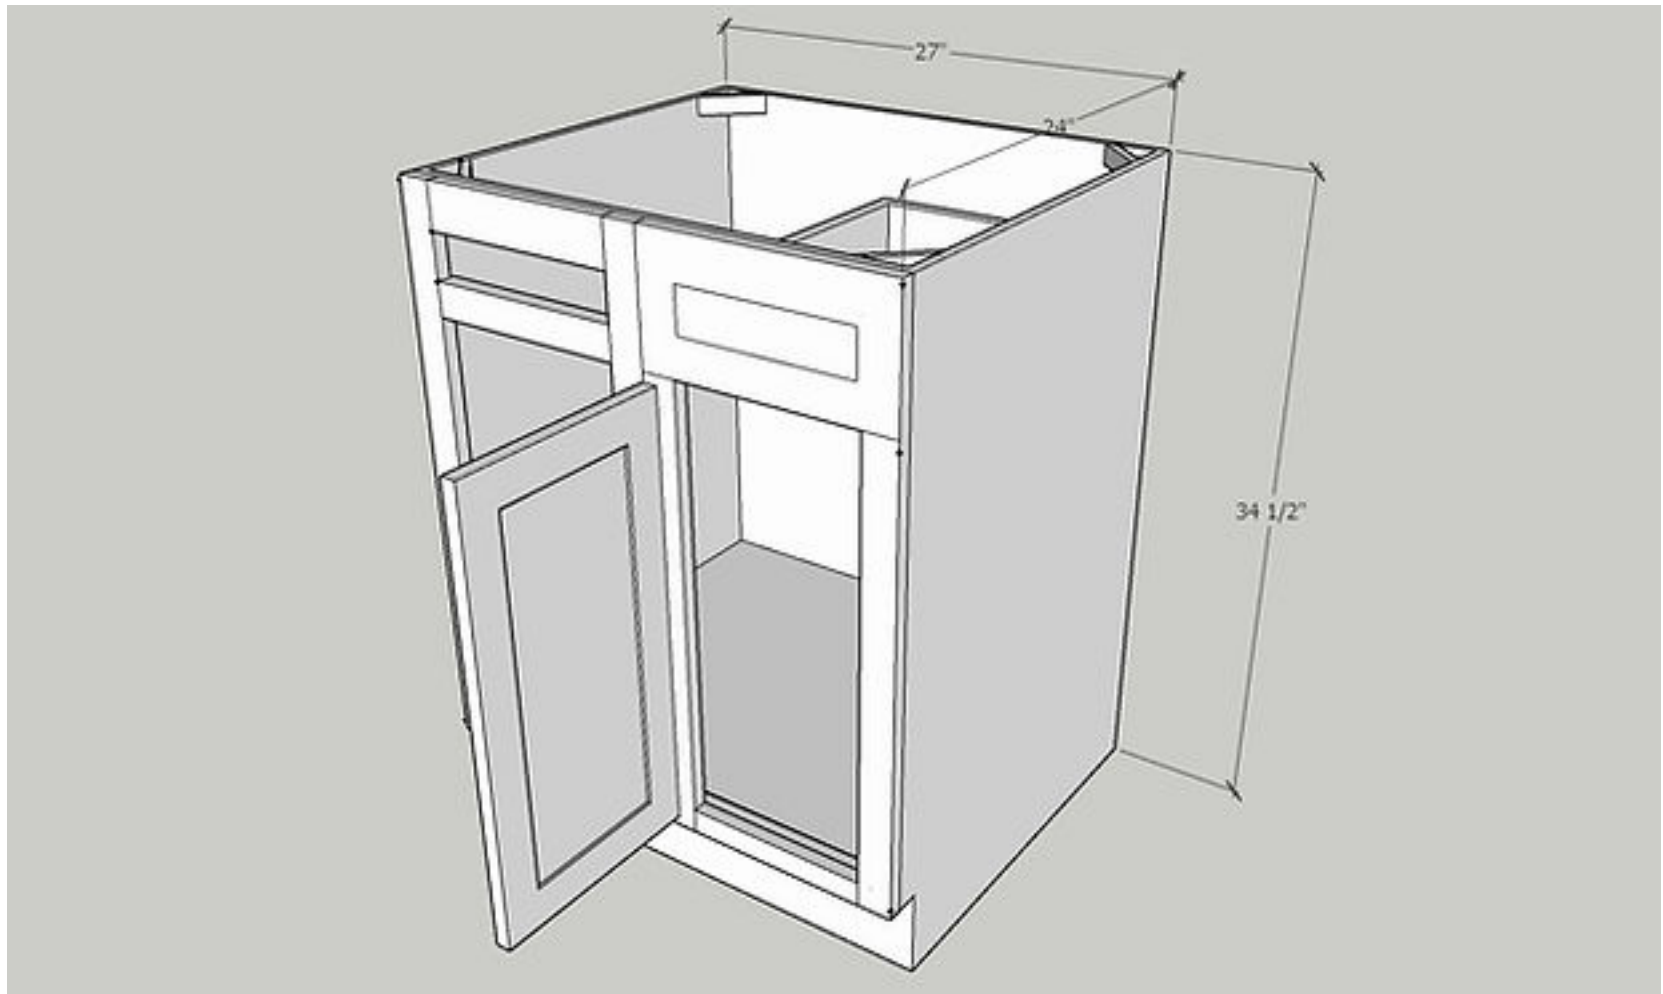

Item: BBC36

Blind Base Corner 36

Cabinet Size: 27" Wide x 34 1/2" High x 24"Deep

Quantity: 1 PC

Door Size: 11 1/2" Wide x 22 1/2" High x 3/4"Deep

Quantity: 1 PC

Drawer Front: 11 1/2" Wide x 6 1/4" High x 3/4"Deep

Quantity: 1 PC

Drawer Box: 8" Wide x 3 3/8" High x 20 3/8"Deep

Quantity: 1 PC