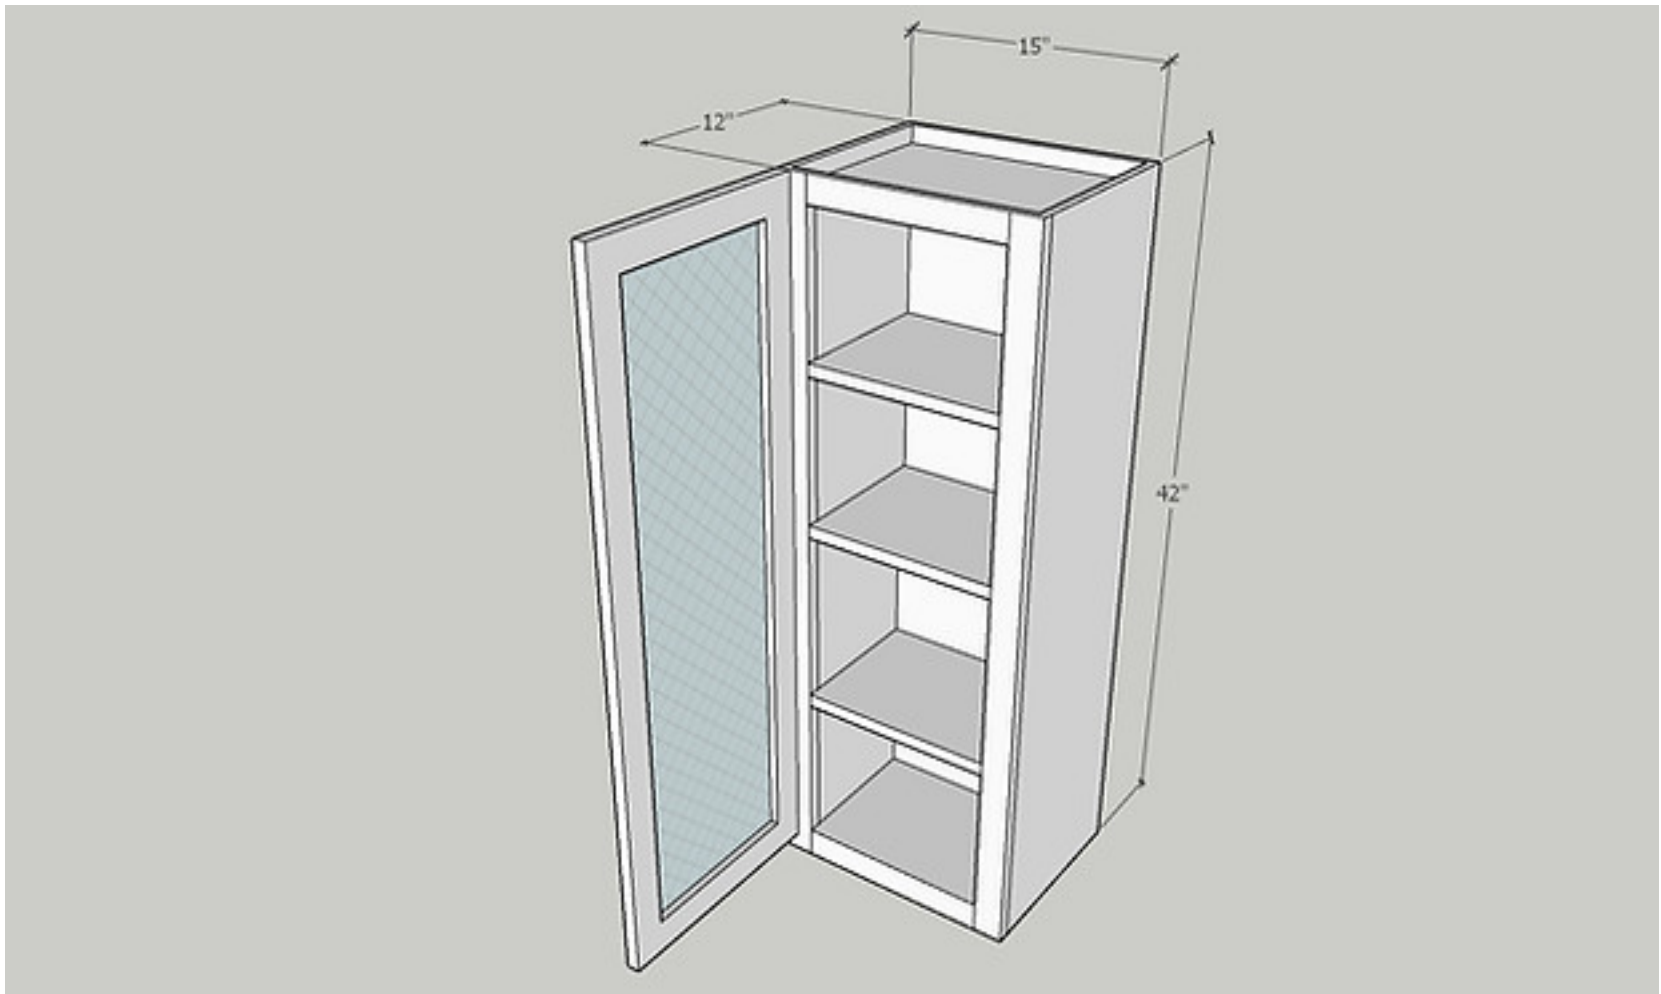

Item: W1542GD

Wall 15 x 41, Glass Doors, Glass Included

Cabinet Size: 15" Wide x 42" High x 12" Deep

Quantity: 1 PC

Door Size: 14 1/2" Wide x 41" High x 3/4" Deep

Quantity: 1 PC

Item: W1842

Wall 18 x 42