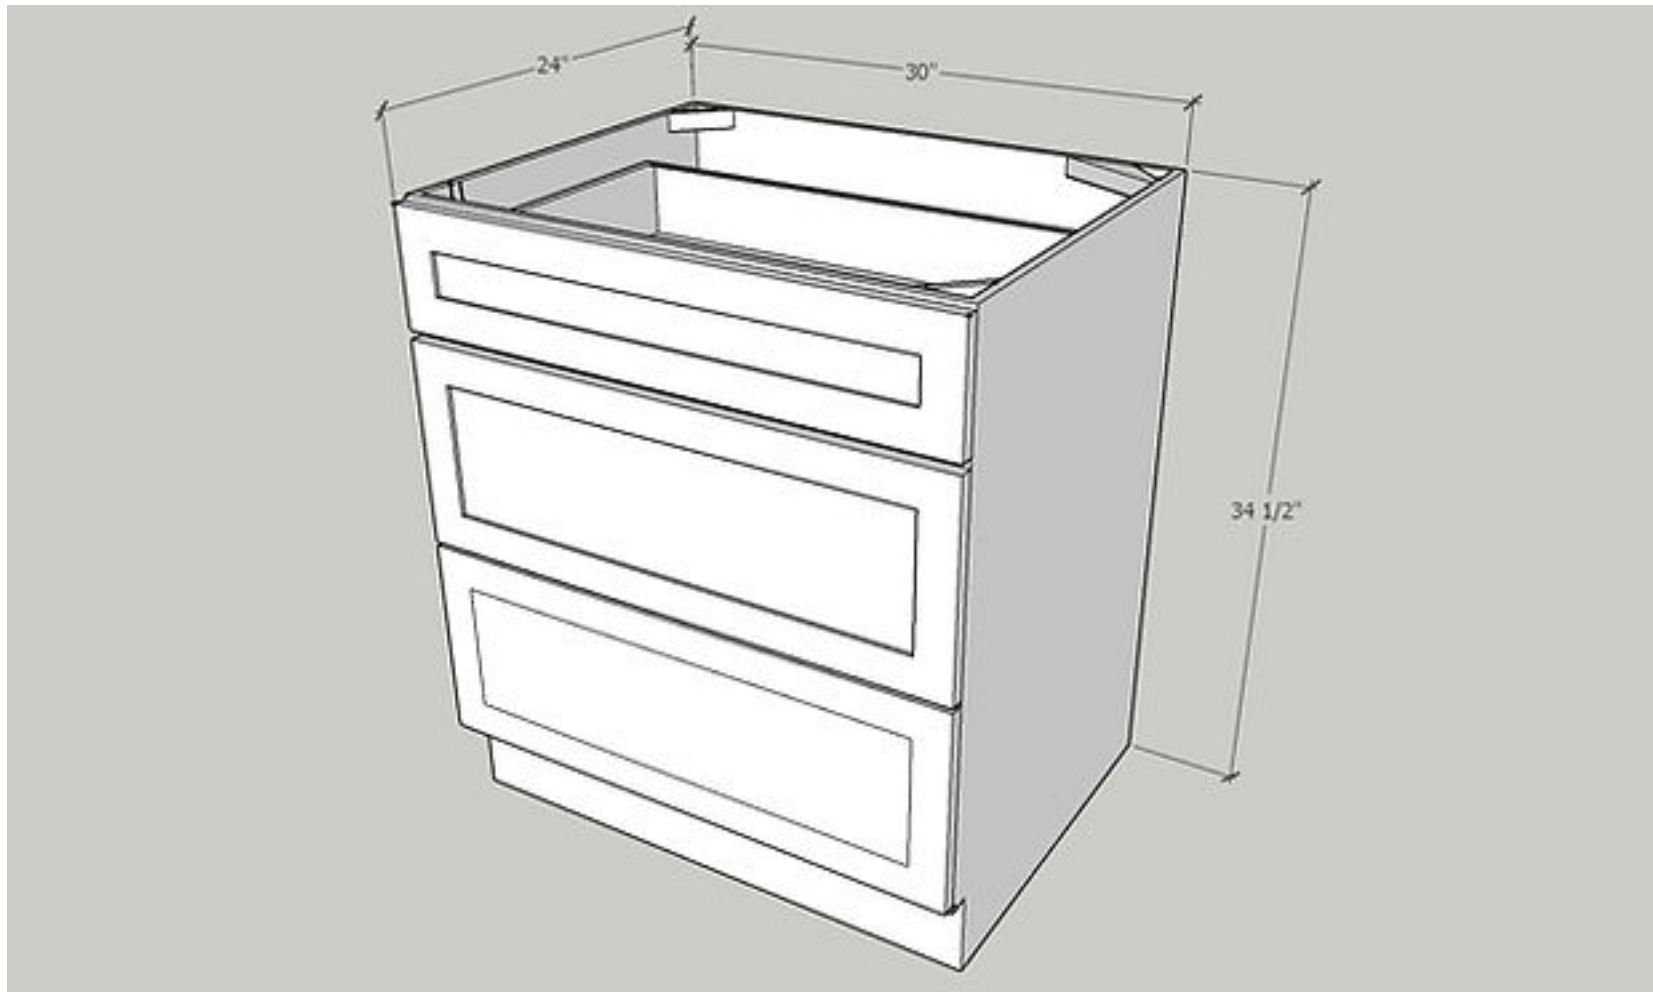

Item: 3DB30

30" 3 Drawer Base

Cabinet Size: 30" Wide x 34 1/2" High x 24" Deep - Quantity: 1 PC

Top Drawer Front: 29 1/2" Wide x 6 1/4" High x 3/4" Deep - Quantity: 1 PC

Bottom Drawer Front: 29 1/2" Wide x 11 1/8" High x 3/4" Deep - Quantity: 2 PC

Top Drawer Box: 26" Wide x 3 3/8" High x 20 3/8" Deep - Quantity: 1 PC

Bottom Drawer Box: 26" Wide x 8 1/4" High x 20 3/8" Deep - Quantity: 2 PC