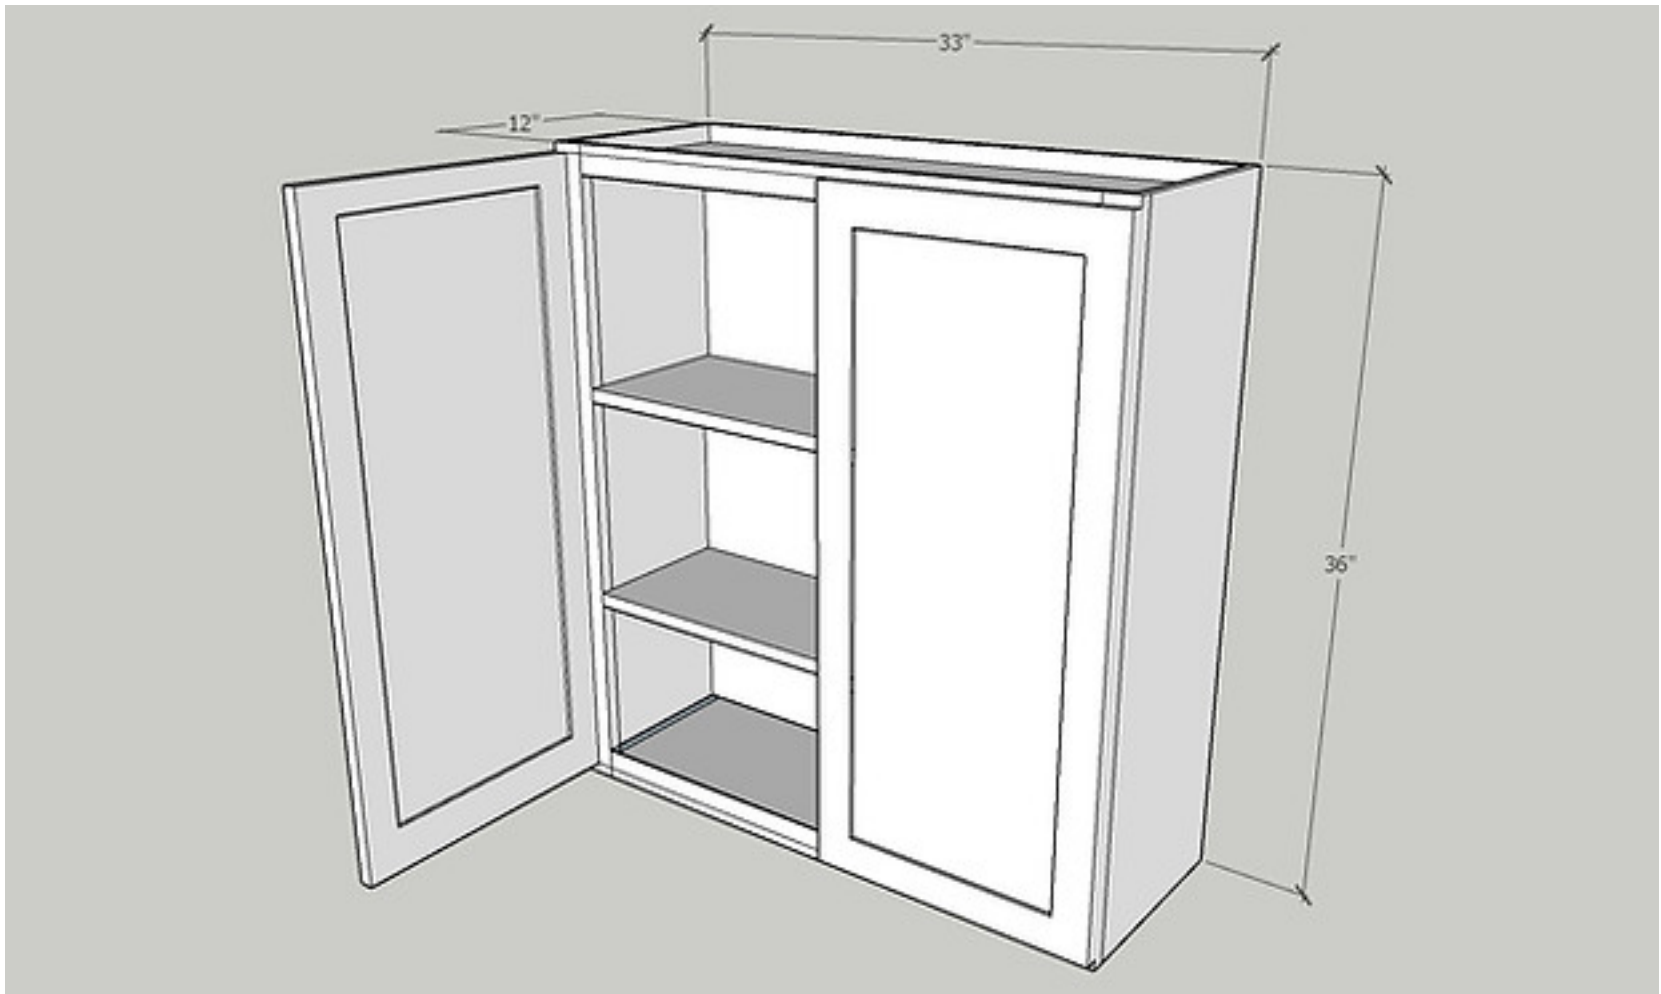

Item: W3336

Wall 33 x 36, Butt Doors,

Cabinet Size: 33" Wide x 36" High x 12" Deep

Quantity: 1 PC

Door Size: 16 1/4" Wide x 35" High x 3/4" Deep

Quantity: 2 PC