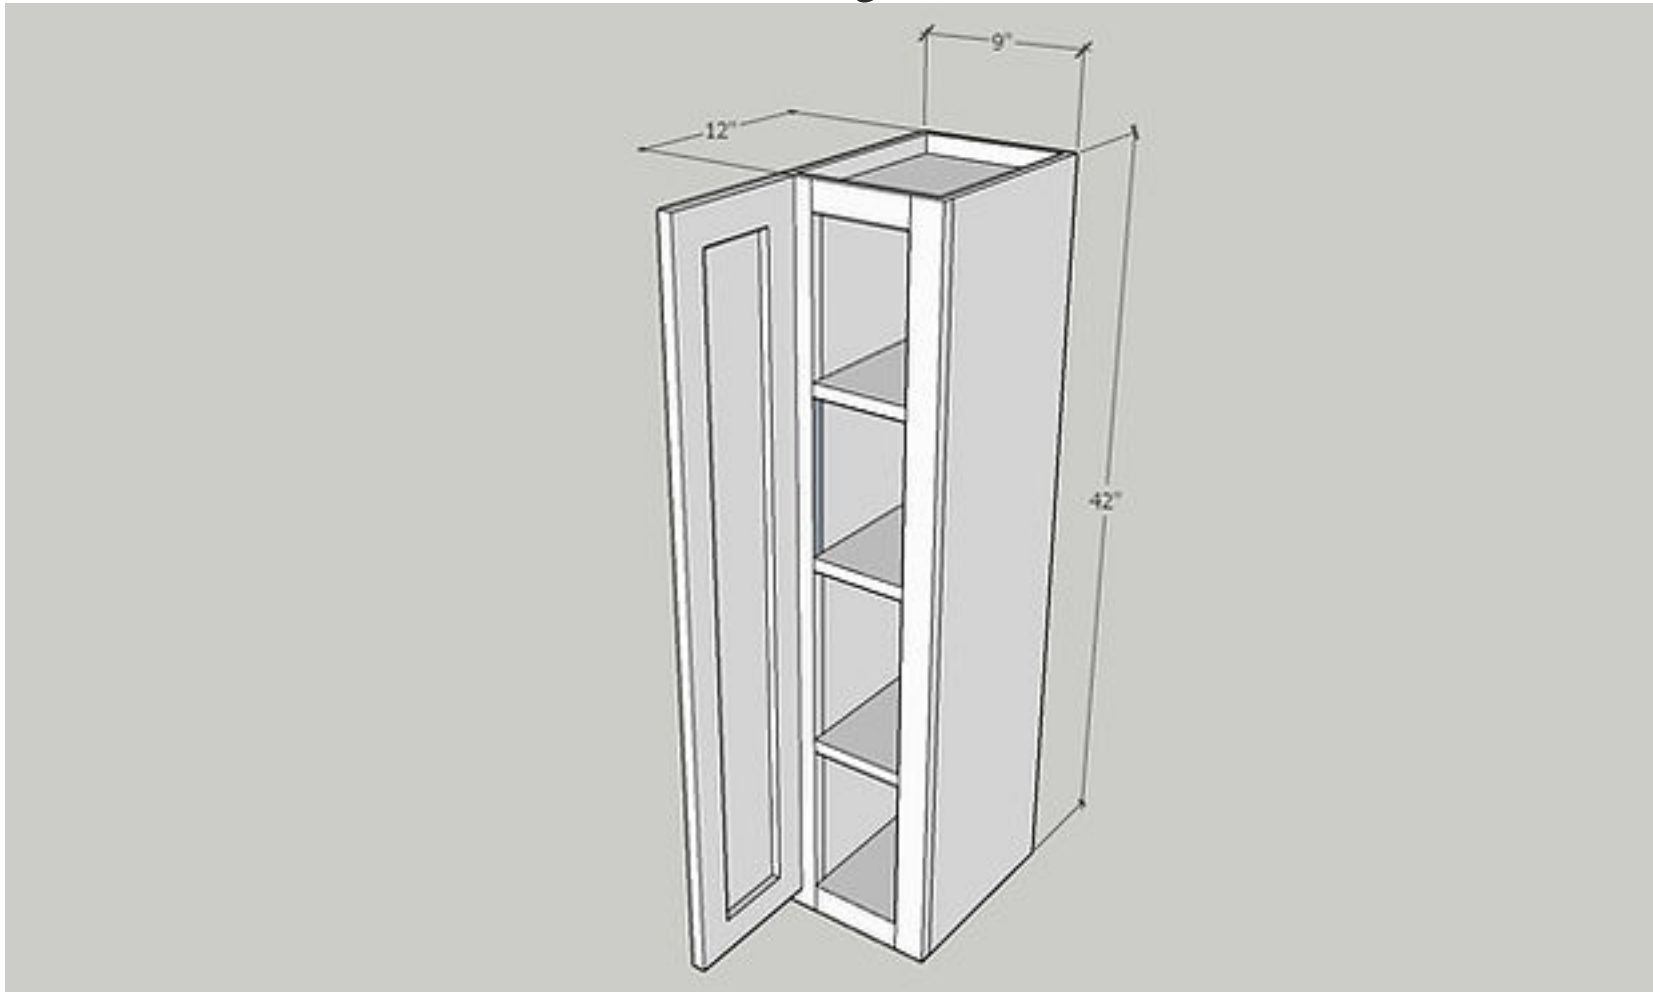

Wall 24 x 36, Glass Doors, Glass Included

Cabinet Size: 24" Wide x 36" High x 12" Deep

Quantity: 1 PC

Door Size: 11 3/4" Wide x 35" High x 3/4" Deep

Quantity: 1 PC

42" High Wall

Item: W0942

Wall 9 x 42