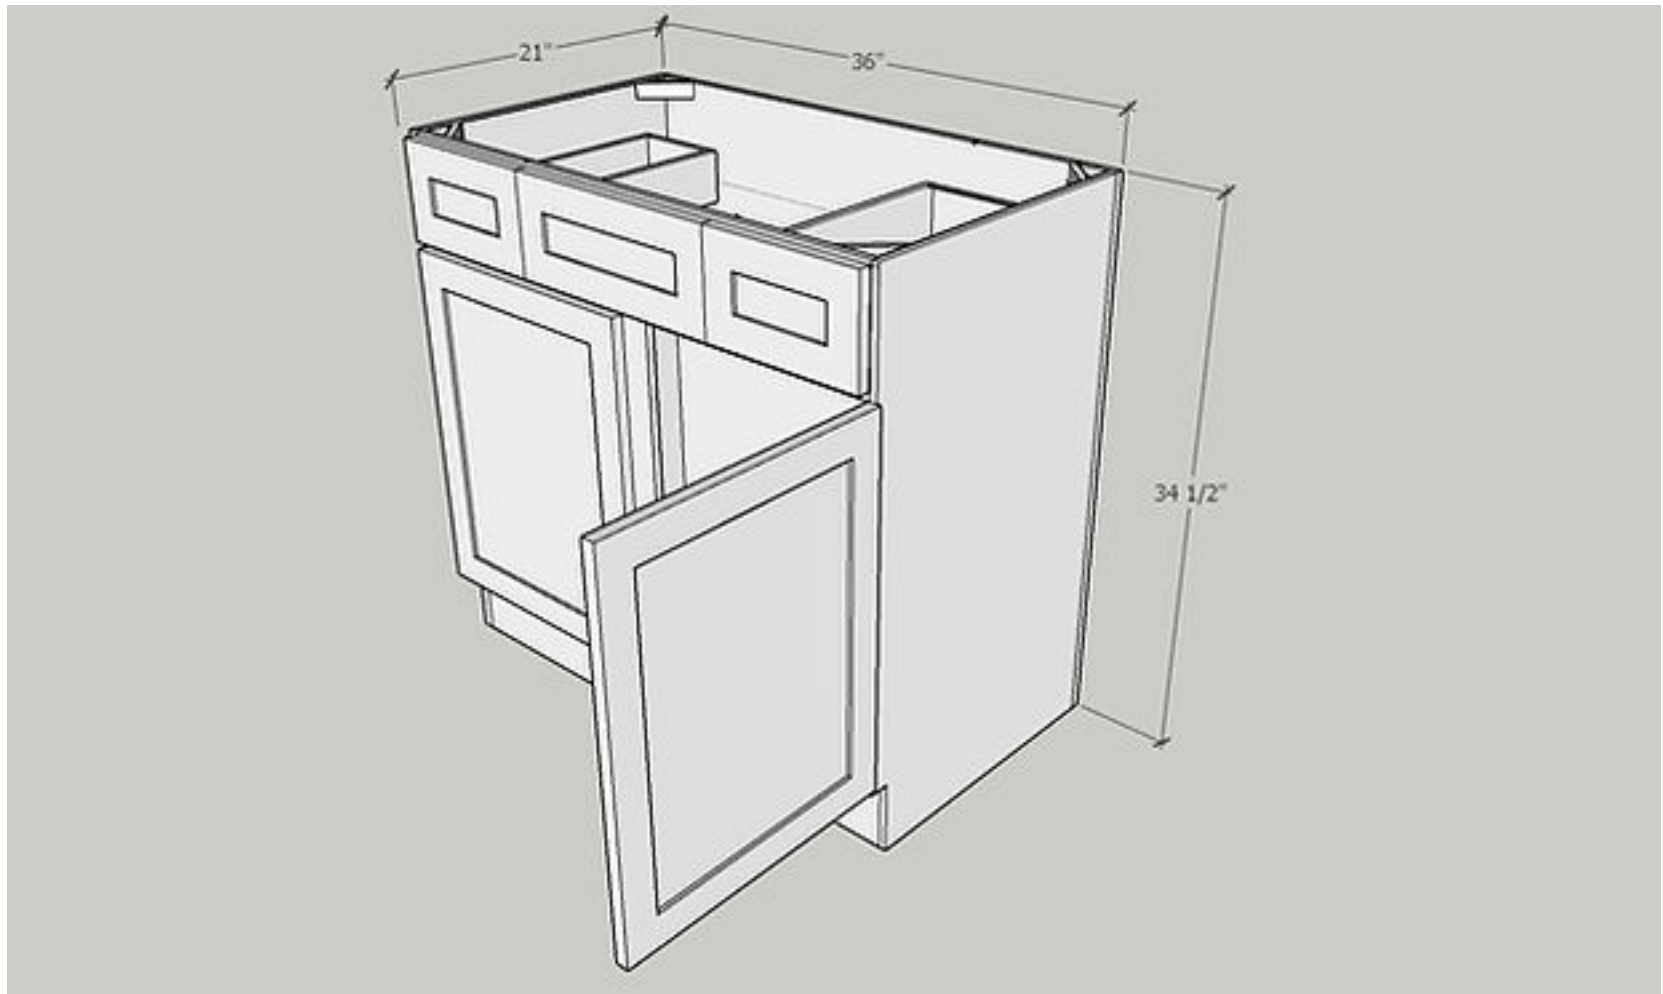

Item: VSD36

Vanity Sink Drawer Cabinet 36

Cabinet Size: 36" Wide x 34 1/2" High x 21"Deep, Quantity: 1 PC

Door Size: 17 3/4" Wide x 22 1/2" High x 3/4"Deep, Quantity: 2 PC

Outside Drawer Front: 10 1/4" Wide x 6 1/4" High x 3/4"Deep, Quantity: 2 PC

Center Drawer Box: 18" Wide x 6 1/4" High x 3/4"Deep, Quantity: 1 PC

Drawer Box: 7 3/8" Wide x 3 3/8" High x 17 3/8"Deep, Quantity: 2 PC