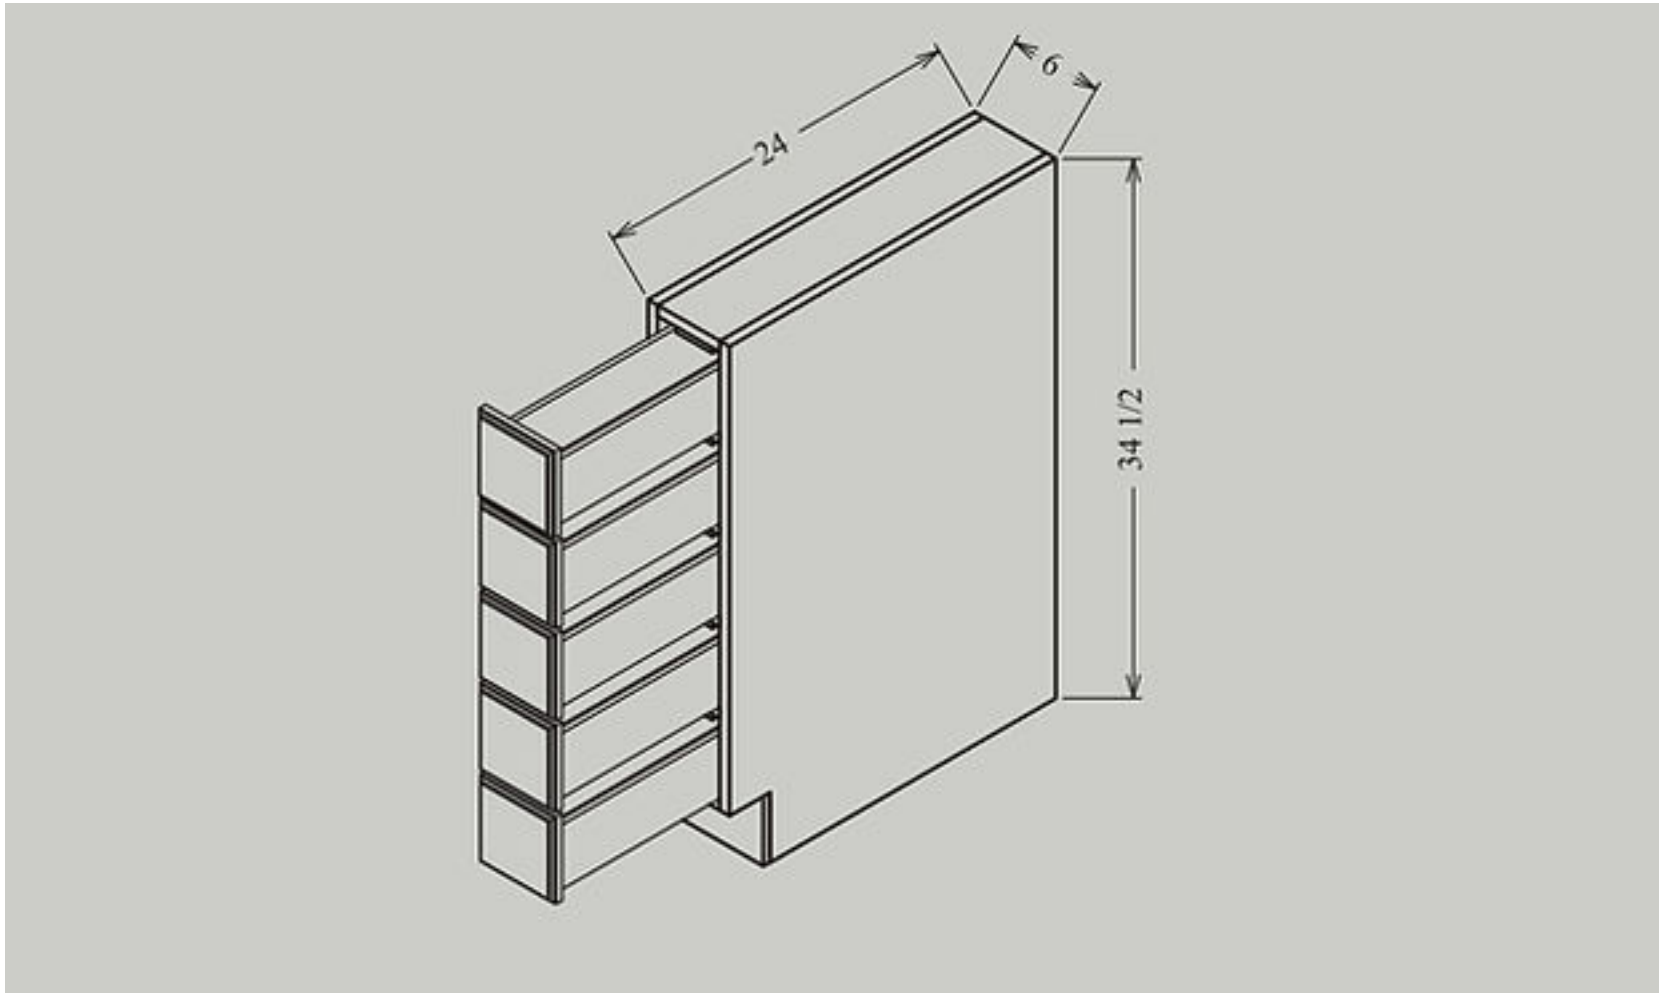

3" Wide x 34 1/2" High x 3" Deep

Quantity: 1 PC

Item: WSD630

Wall Spice Drawer

Cabinet Size: 30" Wide x 6" High x 12" Deep, Quantity: 1 PC

Drawer Front: 5 1/2" Wide x 5" High x 3/4" Deep, Quantity: 5 PC

Drawer Box: 4 1/2" Wide x 4 1/8" High x 11 1/4" Deep, Quantity: 5 PC