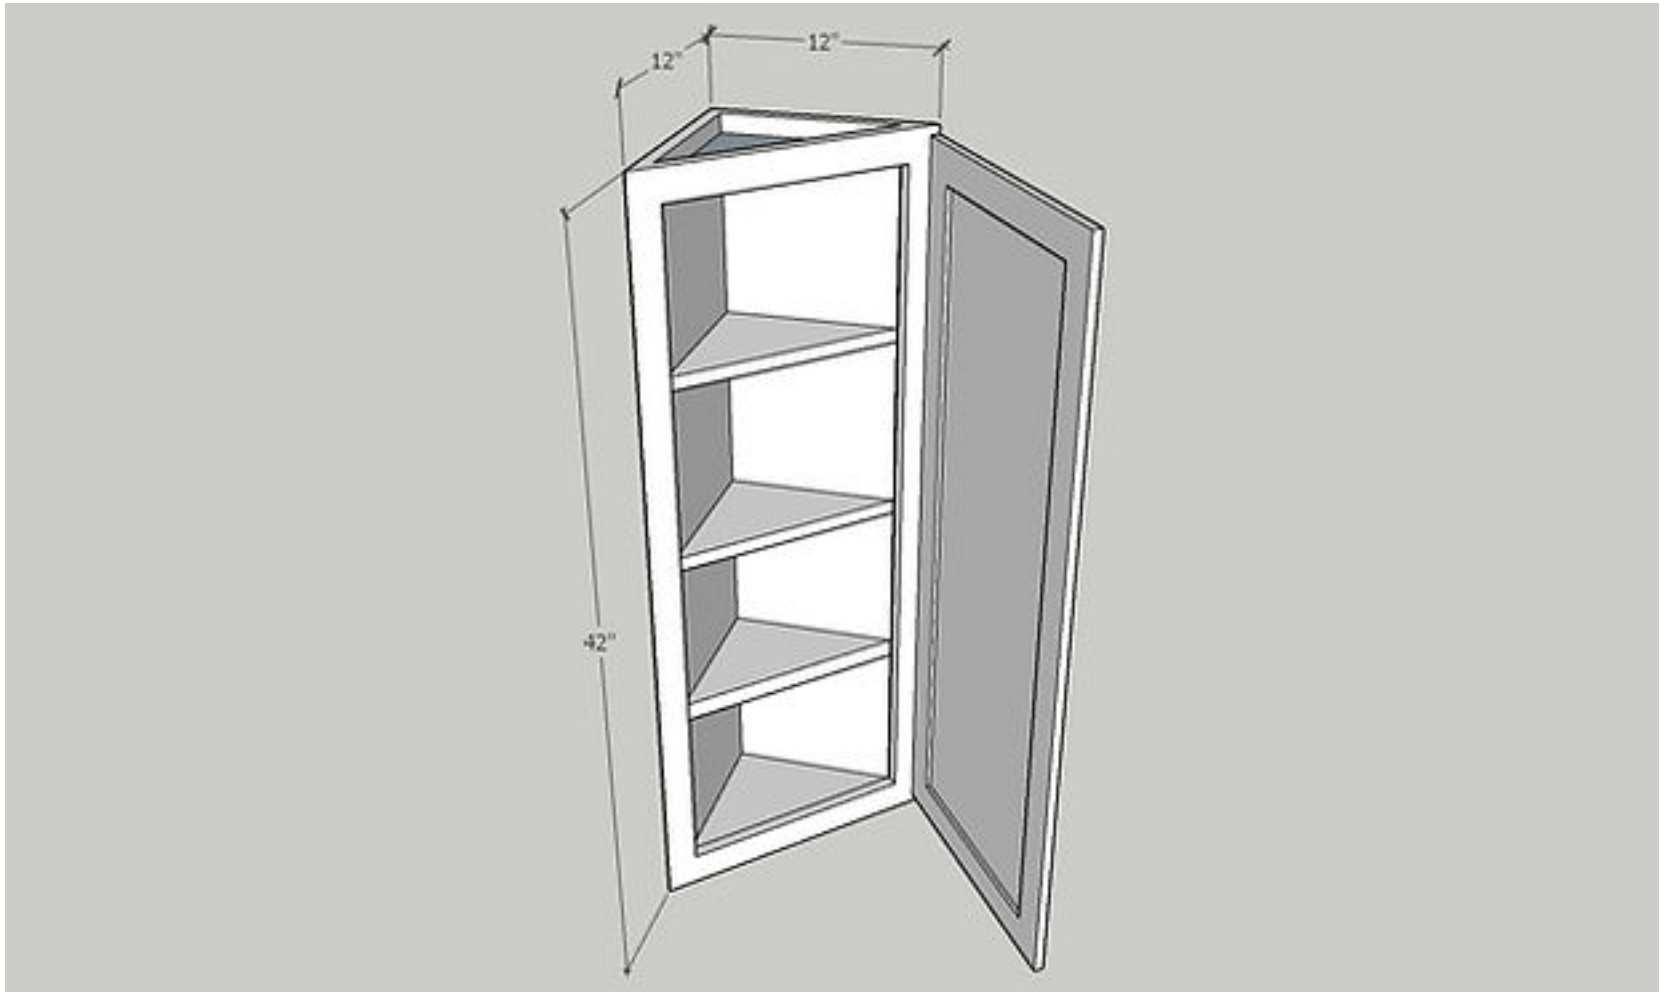

Door Size: 16 1/8" Wide x 29" High x 3/4" Deep

Quantity: 1 PC

Item: AW1236

Angle Wall

Cabinet Size: 17" Wide x 36" High x 12" Deep

Quantity: 1 PC

Door Size: 16 1/8" Wide x 35" High x 3/4" Deep

Quantity: 1 PC