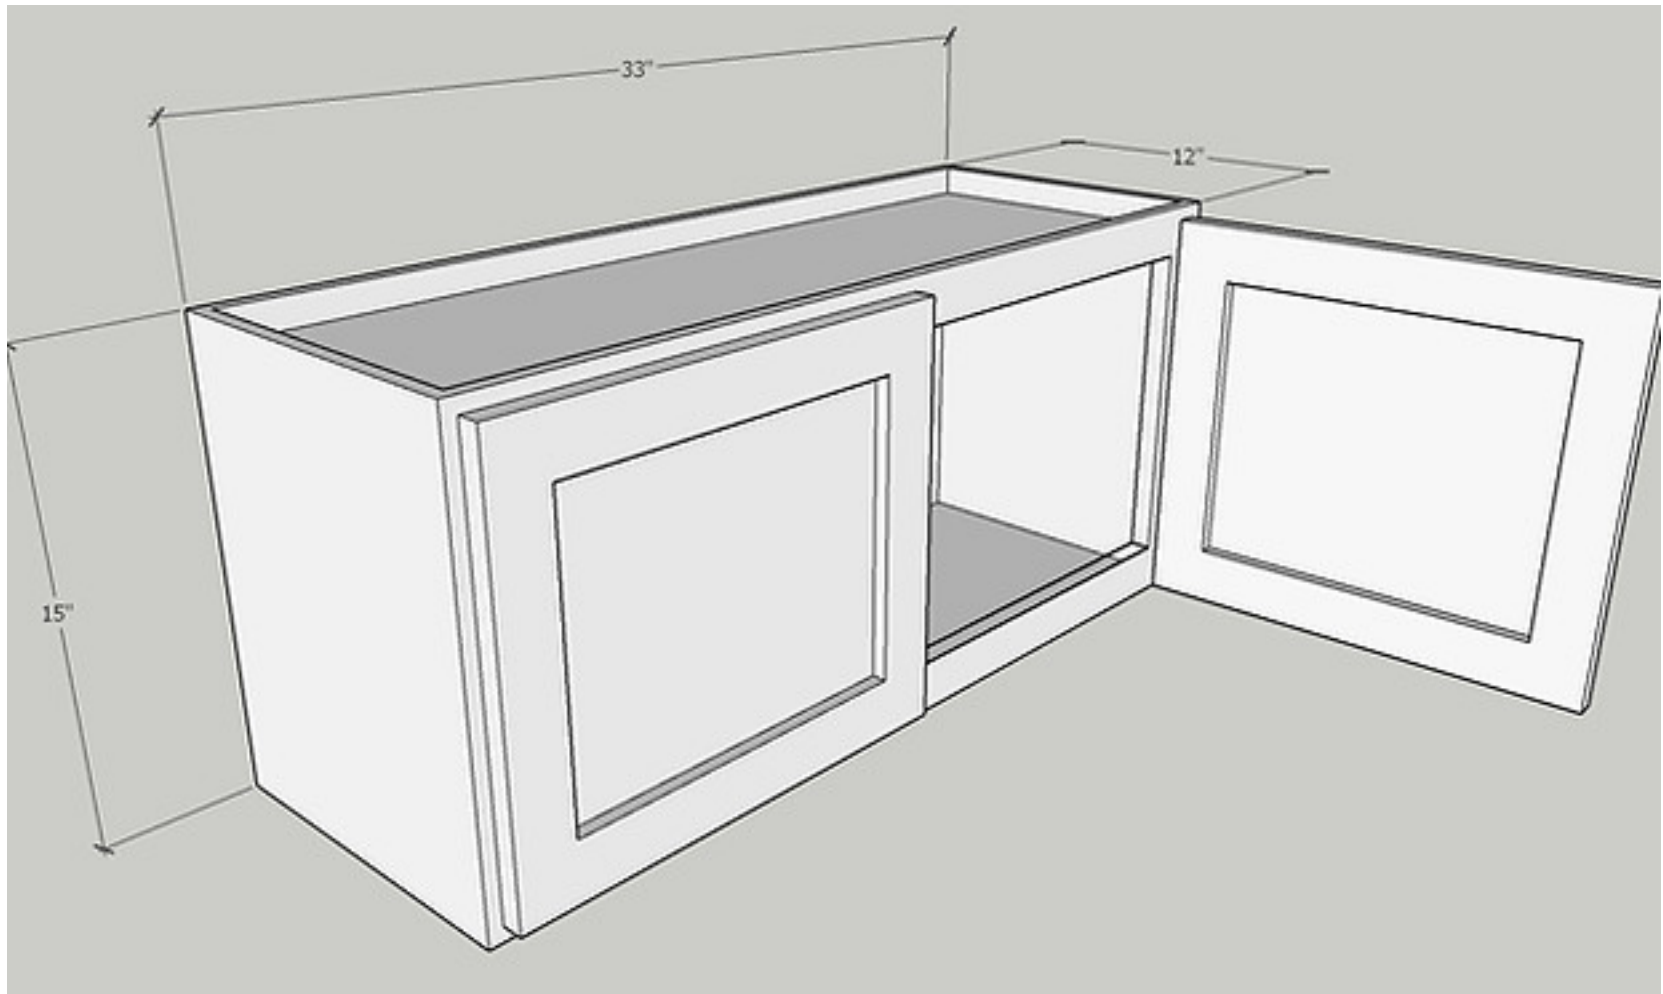

Item: W3315

Wall 33 x 15, Butt Doors

Cabinet Size: 33" Wide x 15" High x 12" Deep

Quantity: 1 PC

Door Size: 14 3/4" Wide x 14" High x 3/4" Deep

Quantity: 2 PC