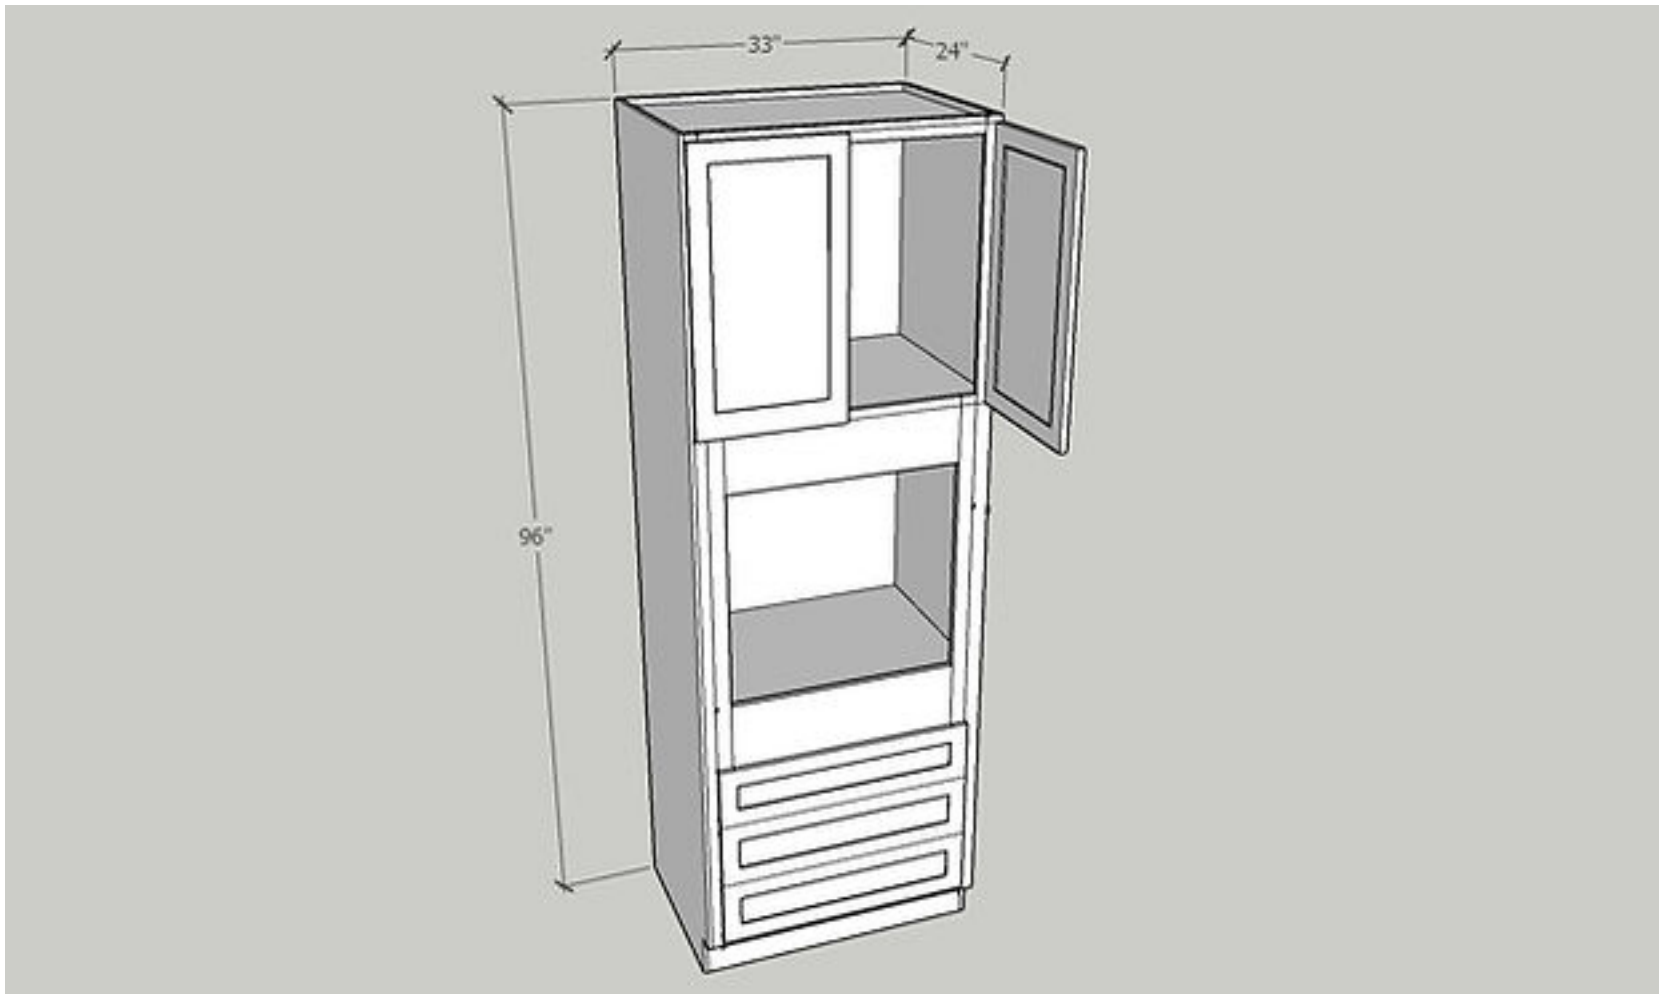

Item: O339624

Single Oven 33 x 96 x 24

Cabinet Size: 33" Wide x 96" High x 24"Deep, Quantity: 1 PC

Door Size: 16 1/4" Wide x 29" High x 3/4"Deep, Quantity: 2 PC

Drawer Front: 32 1/2" Wide x 7 3/4" High x 3/4"Deep, Quantity: 3 PC

Drawer Box: 29" Wide x 5 1/8" High x 20 3/8"Deep, Quantity: 3 PC

Oven Dimension: 26 1/2"*24 3/8"