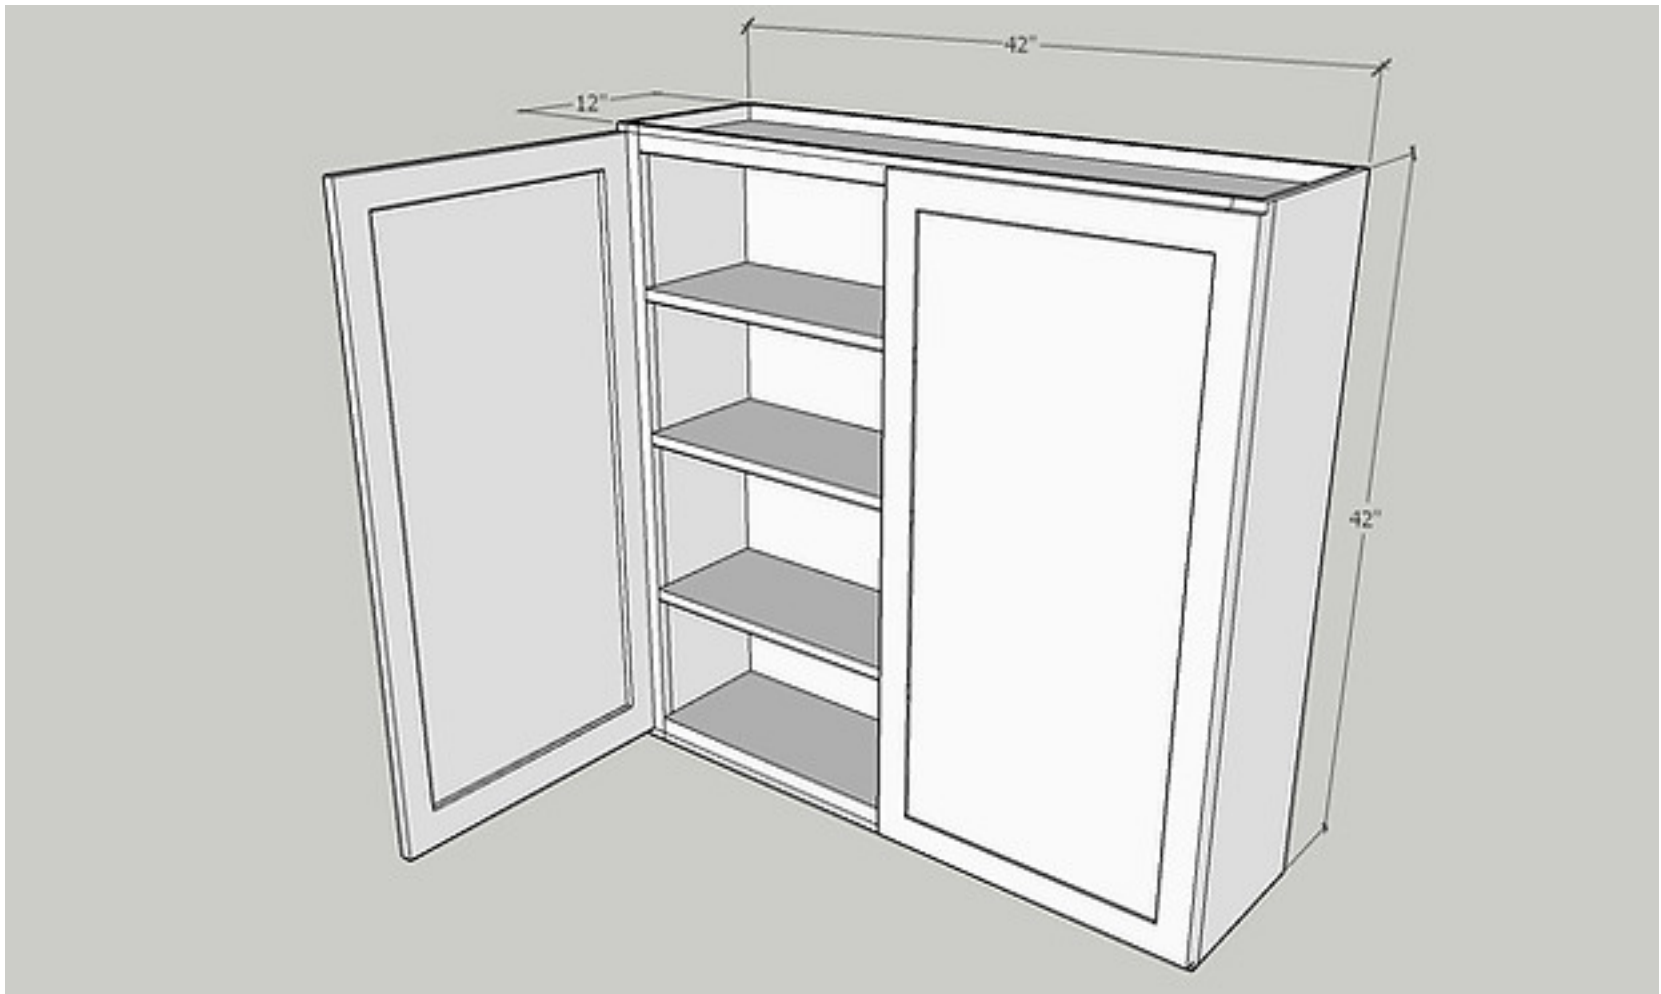

Item: W4242

Wall 42 x 42, Butt Doors,

Cabinet Size: 42" Wide x 42" High x 12"Deep

Quantity: 1 PC

Door Size: 20 3/4" Wide x 41" High x 3/4"Deep

Quantity: 2 PC