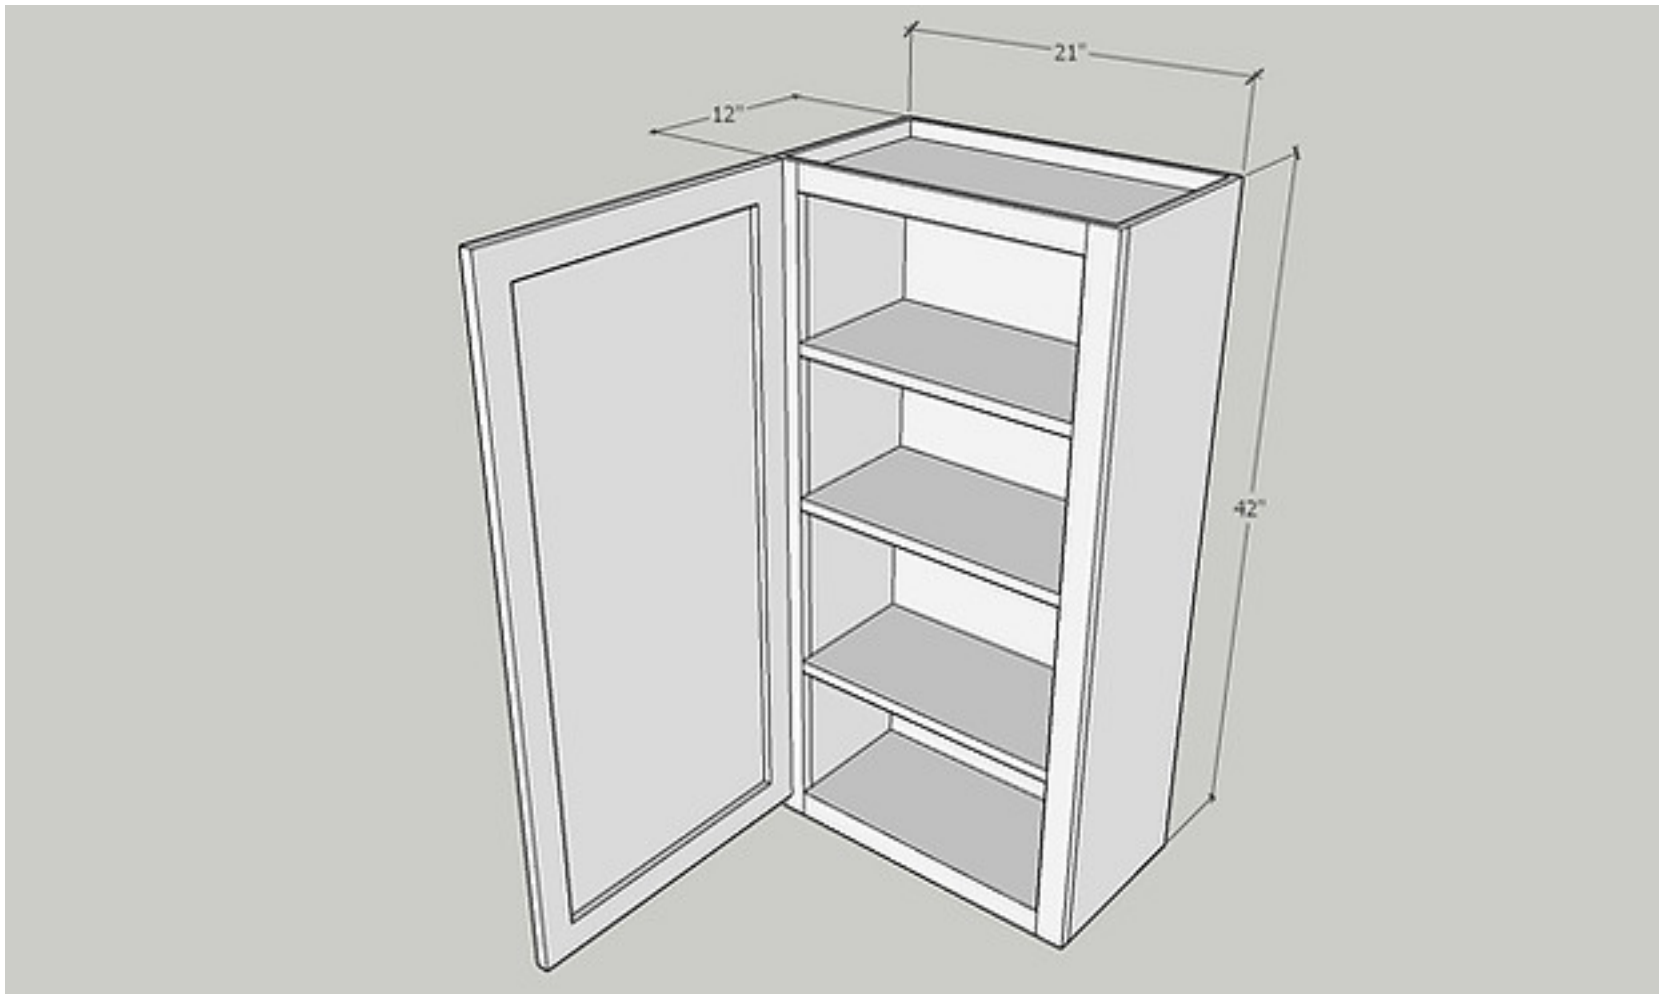

Item: W2142

Wall 21 x 42

Cabinet Size: 21" Wide x 42" High x 12" Deep

Quantity: 1 PC

Door Size: 20 1/2" Wide x 41" High x 3/4" Deep

Quantity: 1 PC