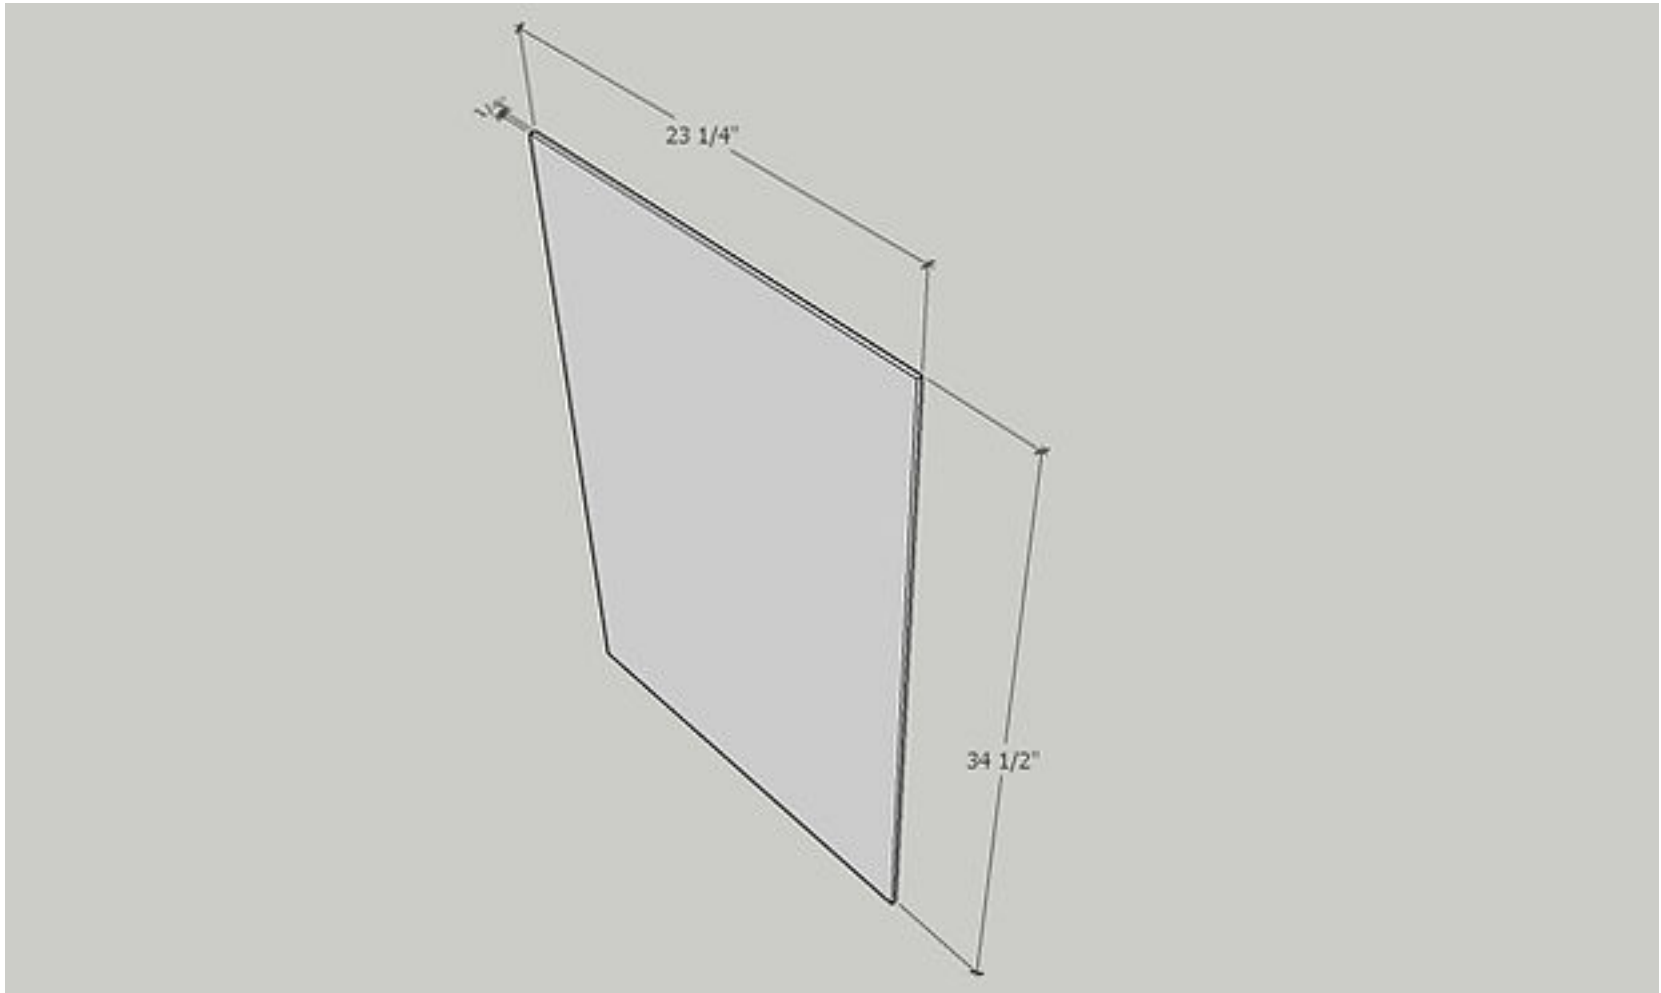

Item: BSV

Base Skin Veneer

23 1/4" Wide x 34 1/2" High x 1/4" Deep