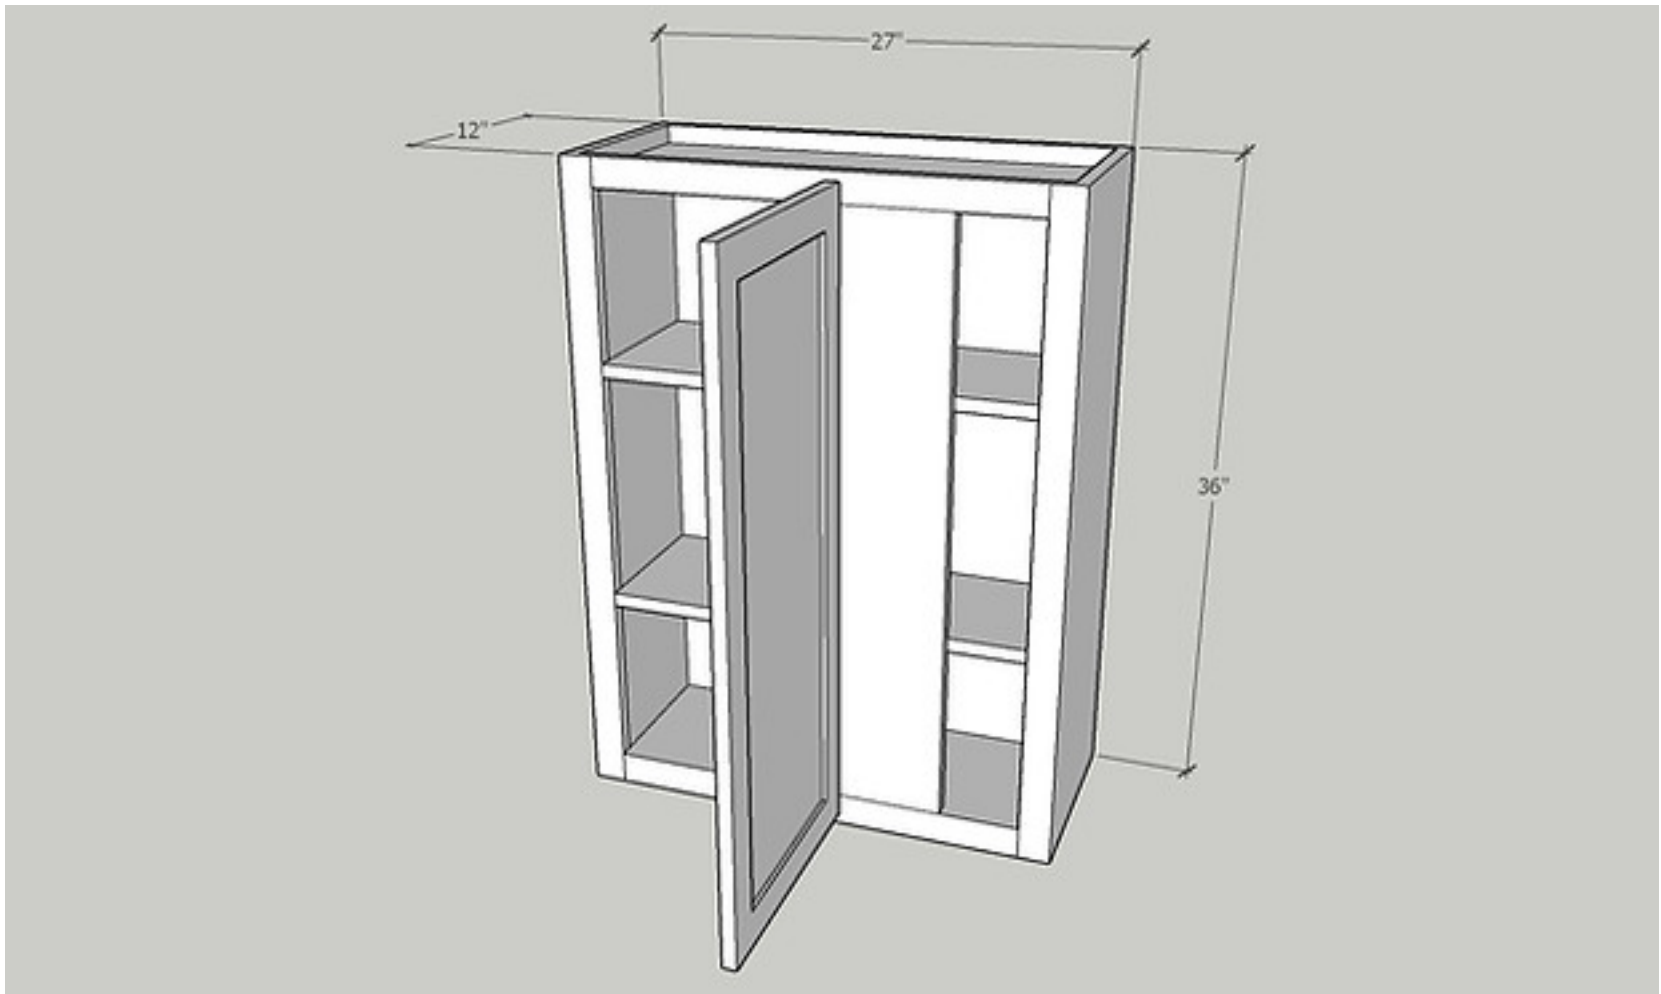

Quantity: 1 PC

Item: WBC2730

Wall Blind Corner, Install Range 28"min 31"max

Cabinet Size: 27" Wide x 30" High x 12"Deep

Quantity: 1 PC

Door Size: 14 1/2" Wide x 29" High x 3/4"Deep

Quantity: 1 PC

Item: WBC2736