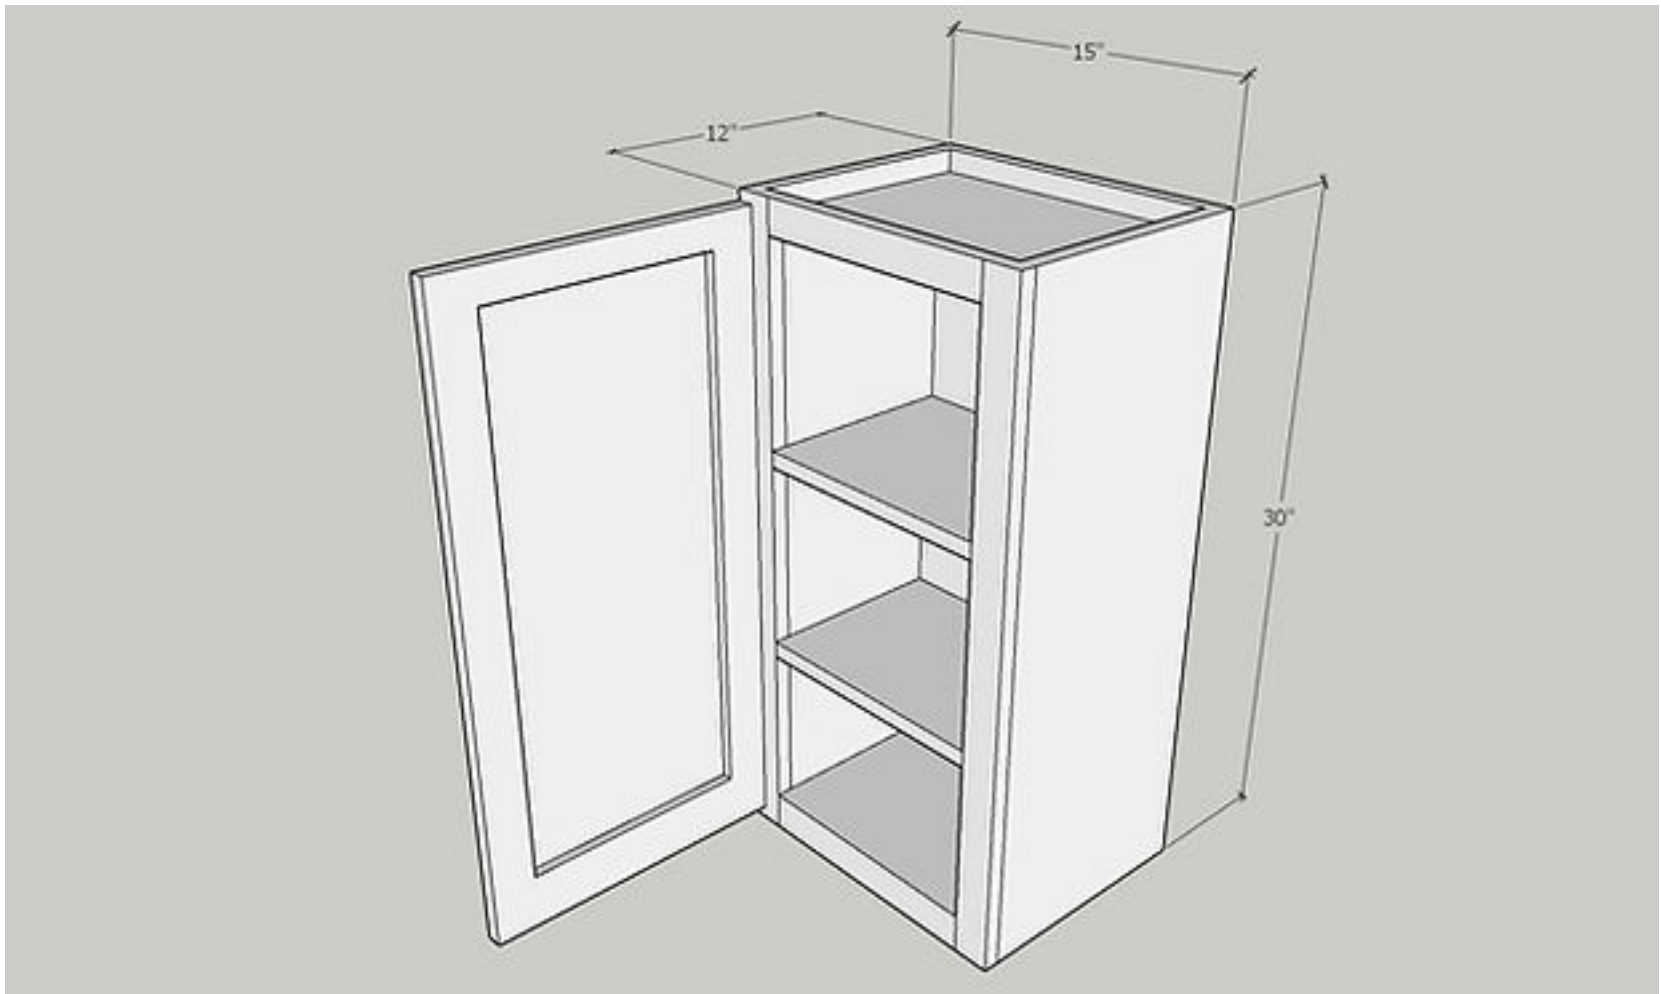

Item: W1530

Wall 15 x 30

Cabinet Size: 15" Wide x 30" High x 12" Deep

Quantity: 1 PC

Door Size: 14 1/2" Wide x 29" High x 3/4" Deep

Quantity: 1 PC