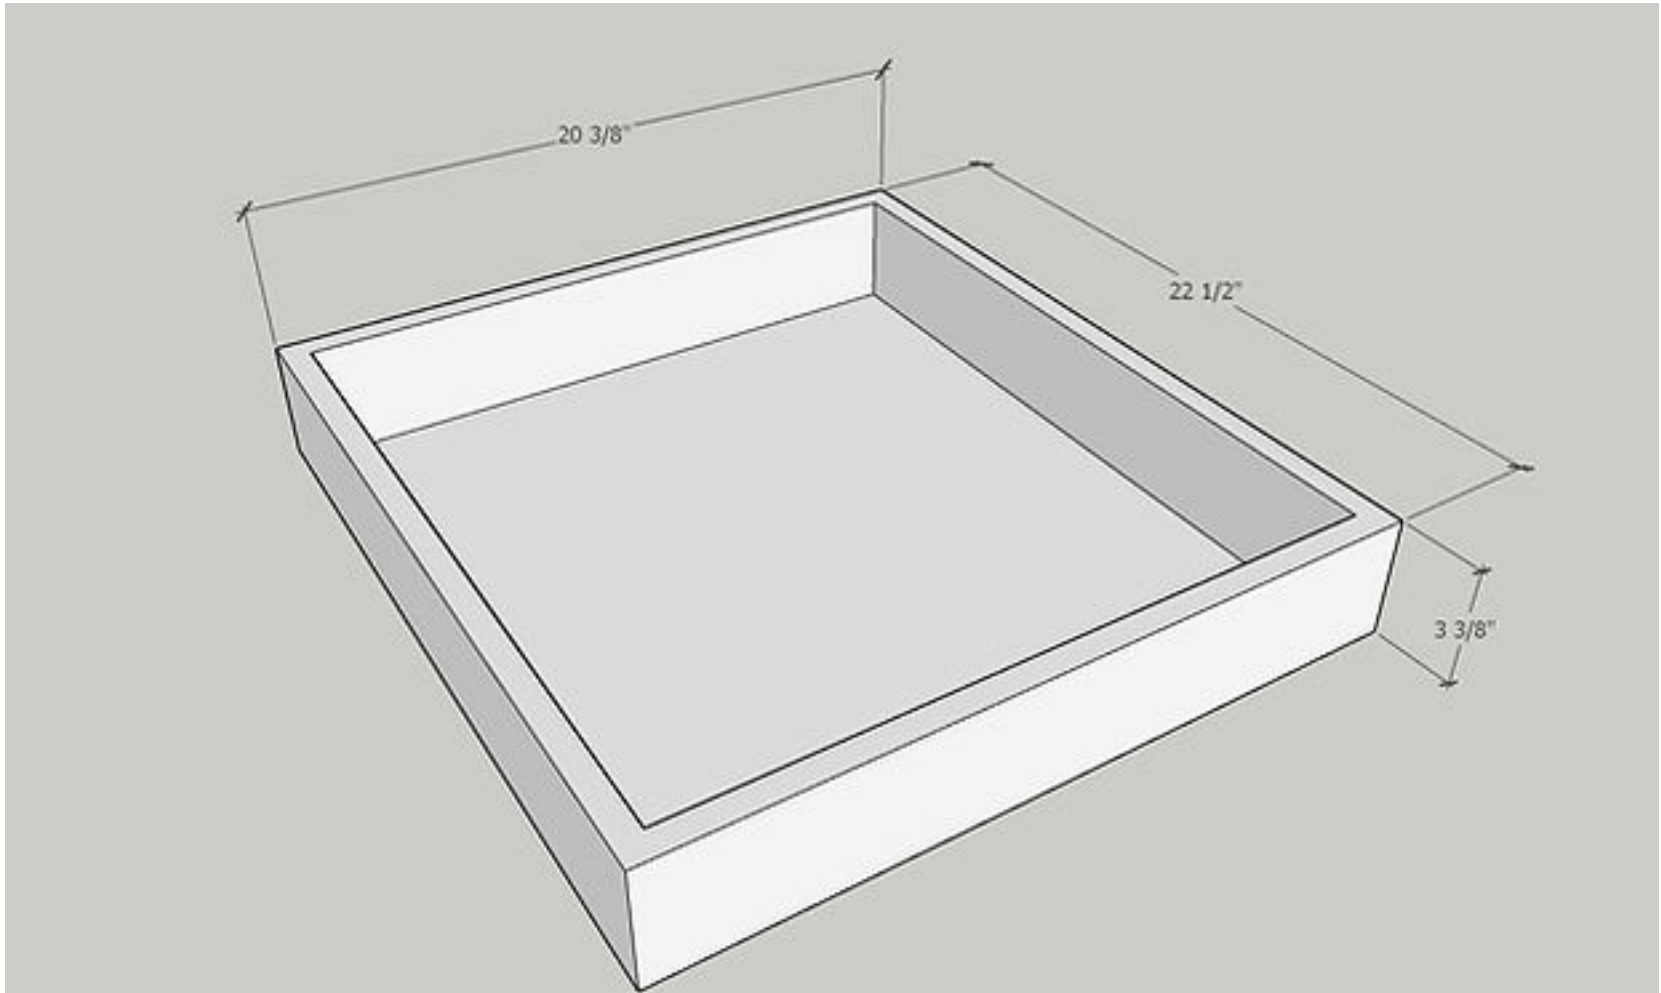

Item: RS27

Roll-Out Shelf-1 Tray

22 1/2" Wide x 3 3/8" High x 20 3/8" Deep