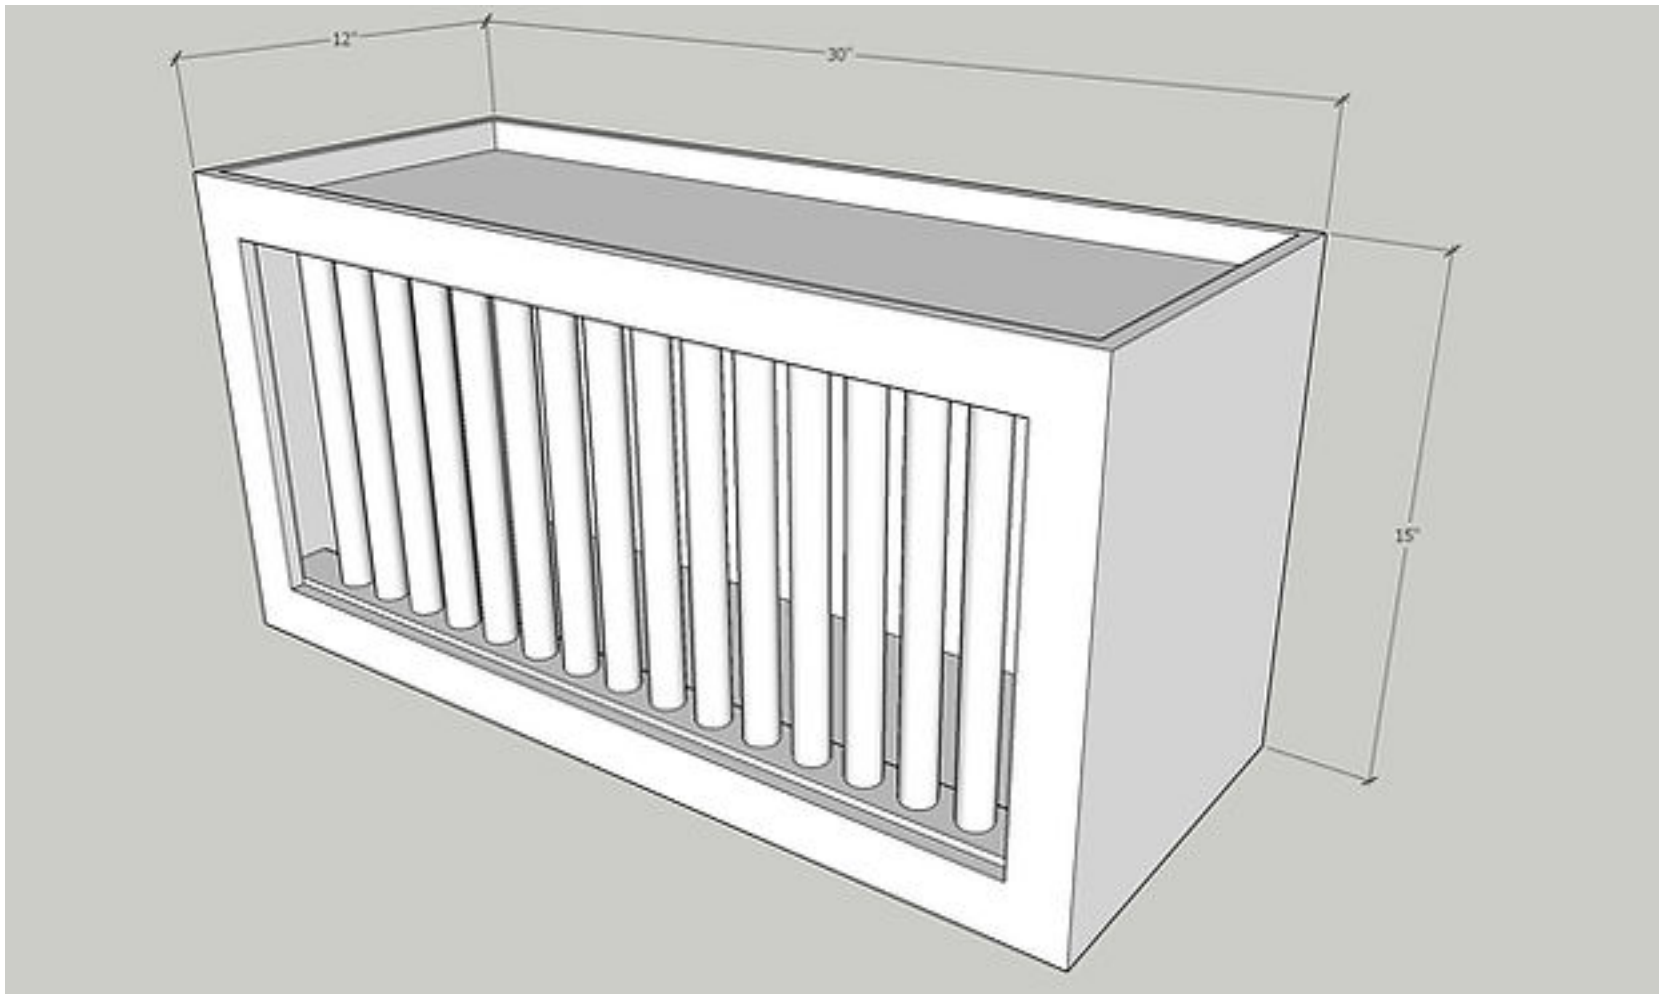

Item: PR3015

Plate Rack Cabinet Finished Interior

Cabinet Size: 30" Wide x 15" High x 12"Deep

Quantity: 1 PC