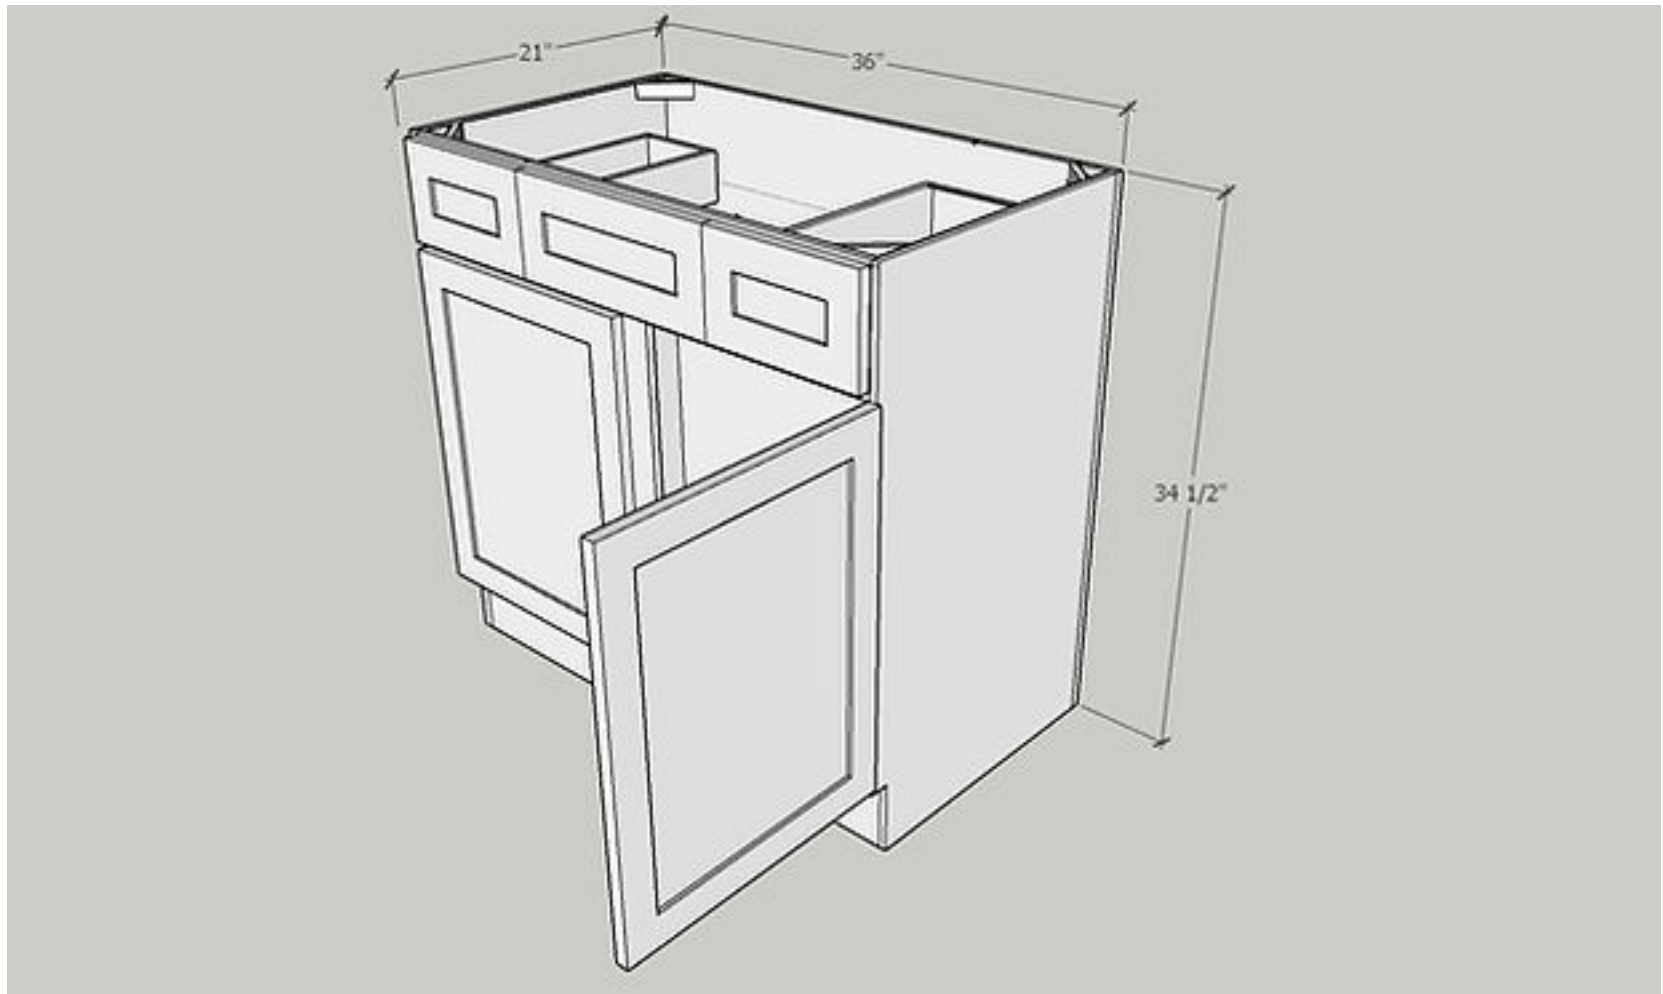

Item: VS36

Vanity Sink 36(Butt Doors)

Cabinet Size: 36" Wide x 34 1/2" High x 21"Deep, Quantity: 1 PC

Door Size: 17 3/4" Wide x 22 1/2" High x 3/4"Deep, Quantity: 2 PC

Drawer Front: 17 3/4" Wide x 6 1/4" High x 3/4"Deep, Quantity: 2 PC