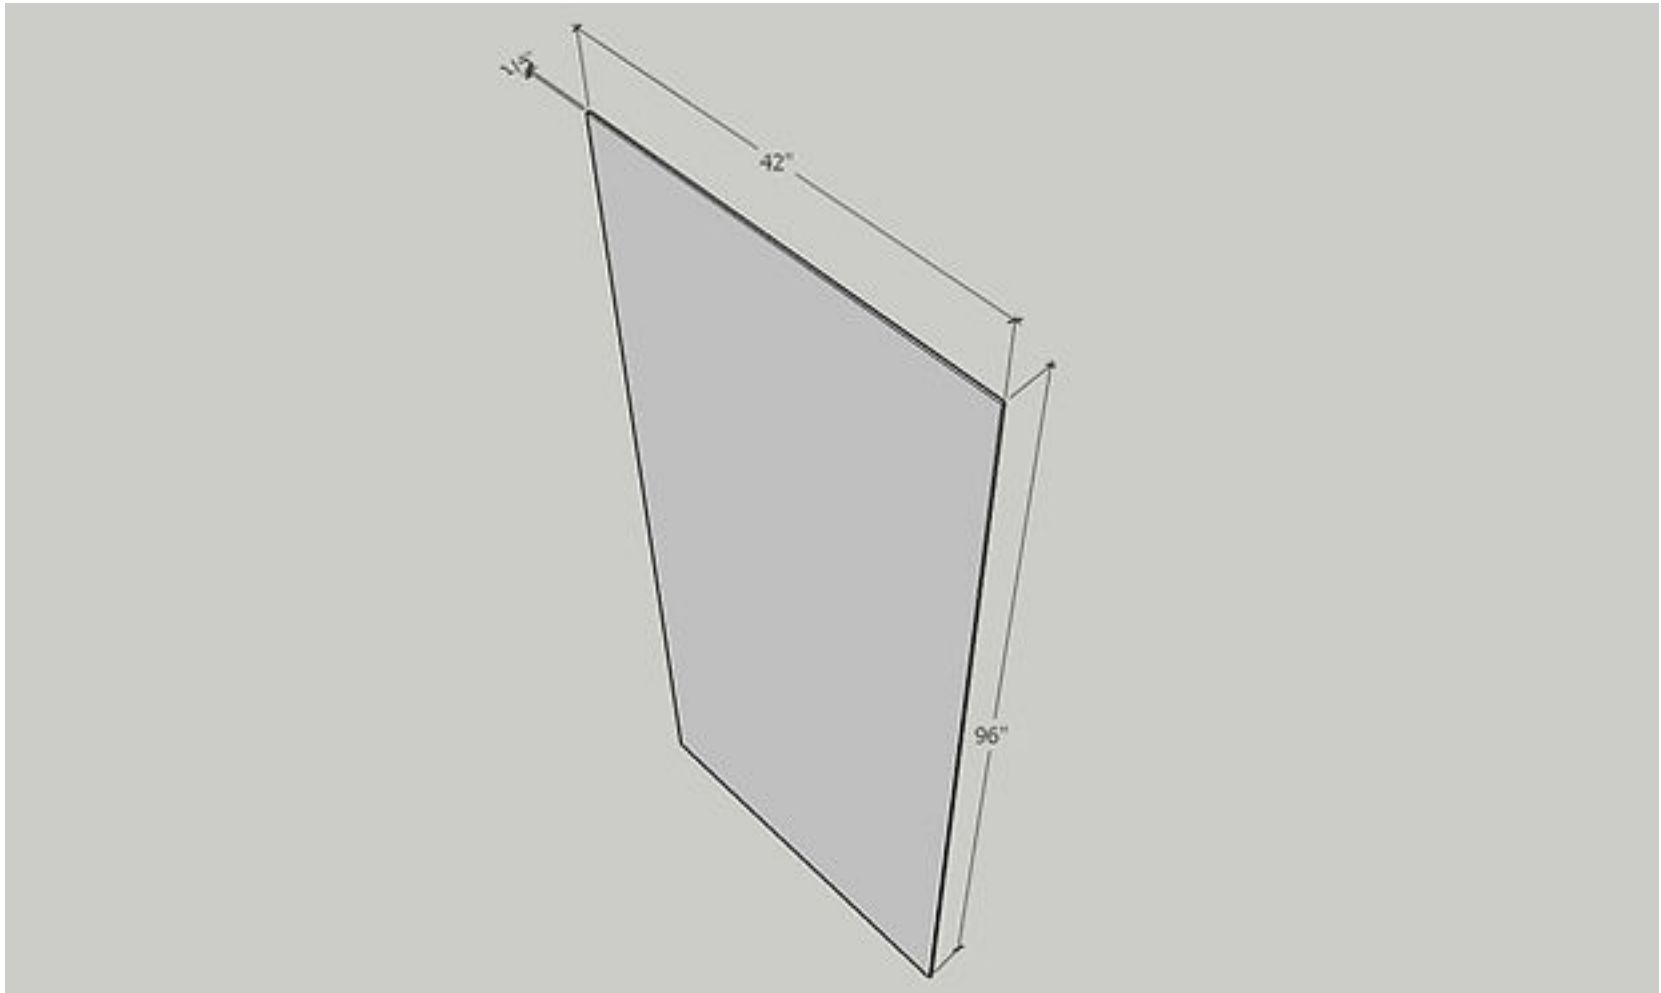

24" Wide x 96" High x 3/4" Deep

Item: FPV4296

Finished Panel Veneer 24 x 96

42" Wide x 96" High x 1/4" Deep

Item: BBFPV4296

Bead Board Finished Panels 42 x 96

42" Wide x 96" High x 1/4" Deep

Item: WSV42