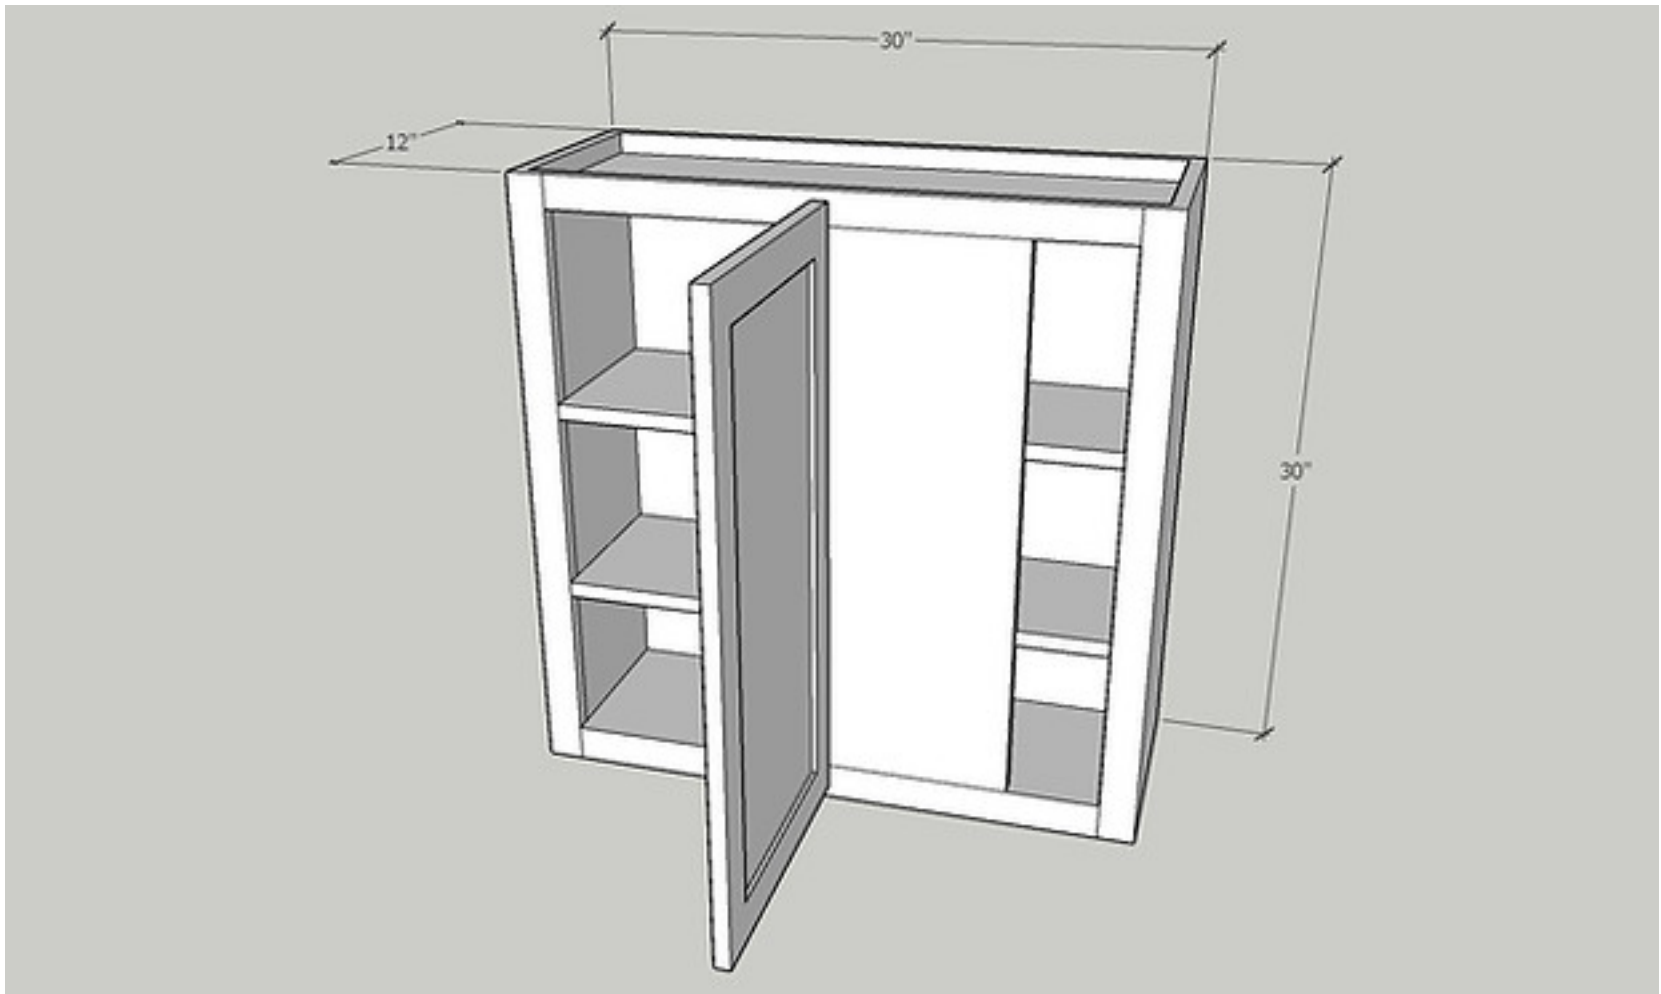

Item: WBC3030

Wall Blind Corner, Install Range 28"min 31"max

Cabinet Size: 30" Wide x 30" High x 12"Deep

Quantity: 1 PC

Door Size: 14 1/2" Wide x 29" High x 3/4"Deep

Quantity: 1 PC