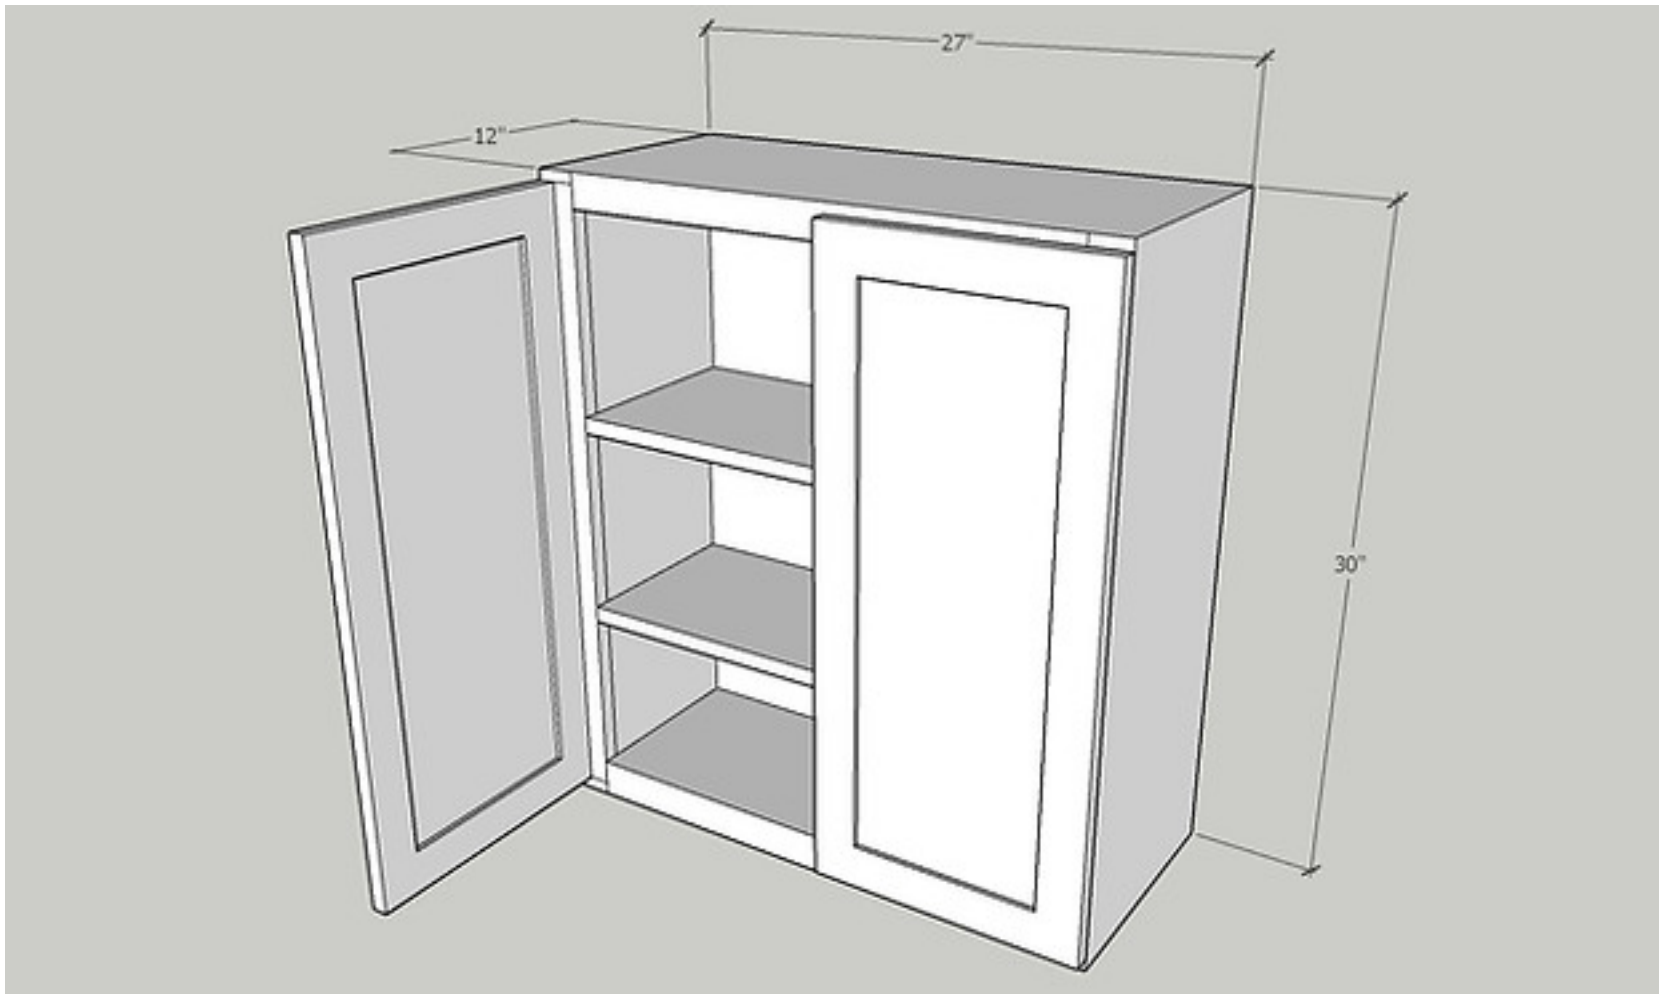

Item: W2730

Wall 27 x 30, Butt Doors,

Cabinet Size: 27" Wide x 30" High x 12" Deep

Quantity: 1 PC

Door Size: 13 2/9" Wide x 29" High x 3/4" Deep

Quantity: 2 PC