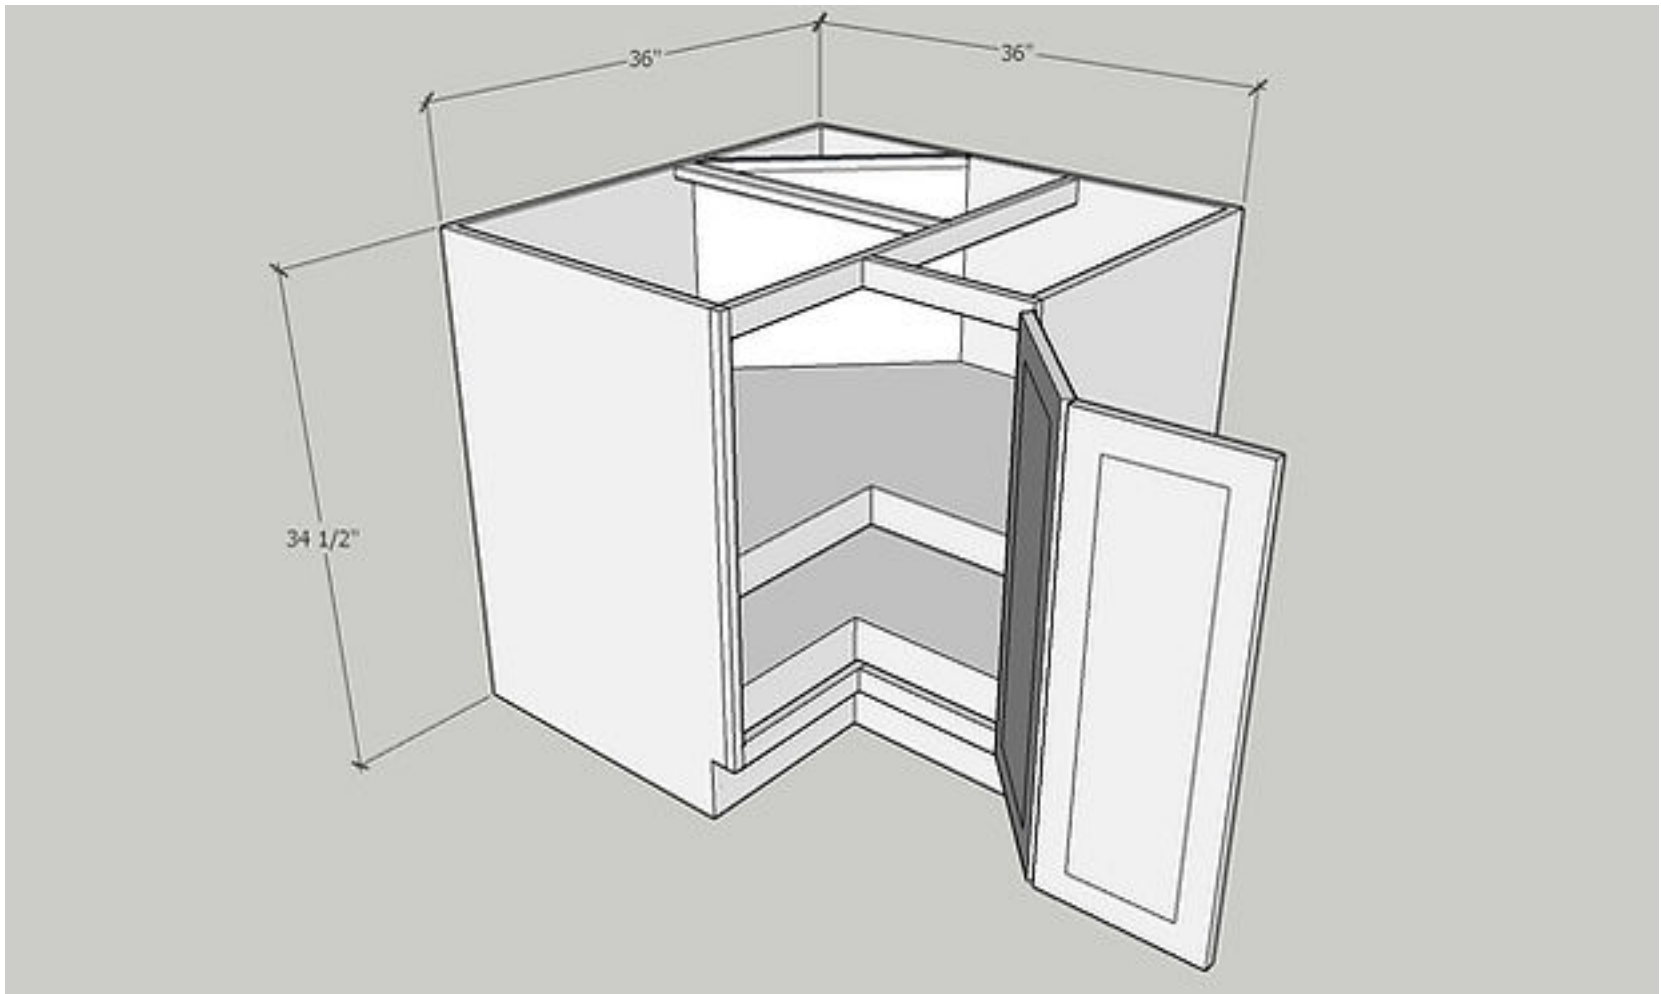

Quantity: 2 PC

Item: LSB33

Lazy Susan Base, Metal Basket

Cabinet Size: 33" Wide x 34 1/2" High x 33" Deep

Quantity: 1 PC

Door Size: 7 5/8" Wide x 29" High x 3/4" Deep

Quantity: 2 PC

Item: LSB36