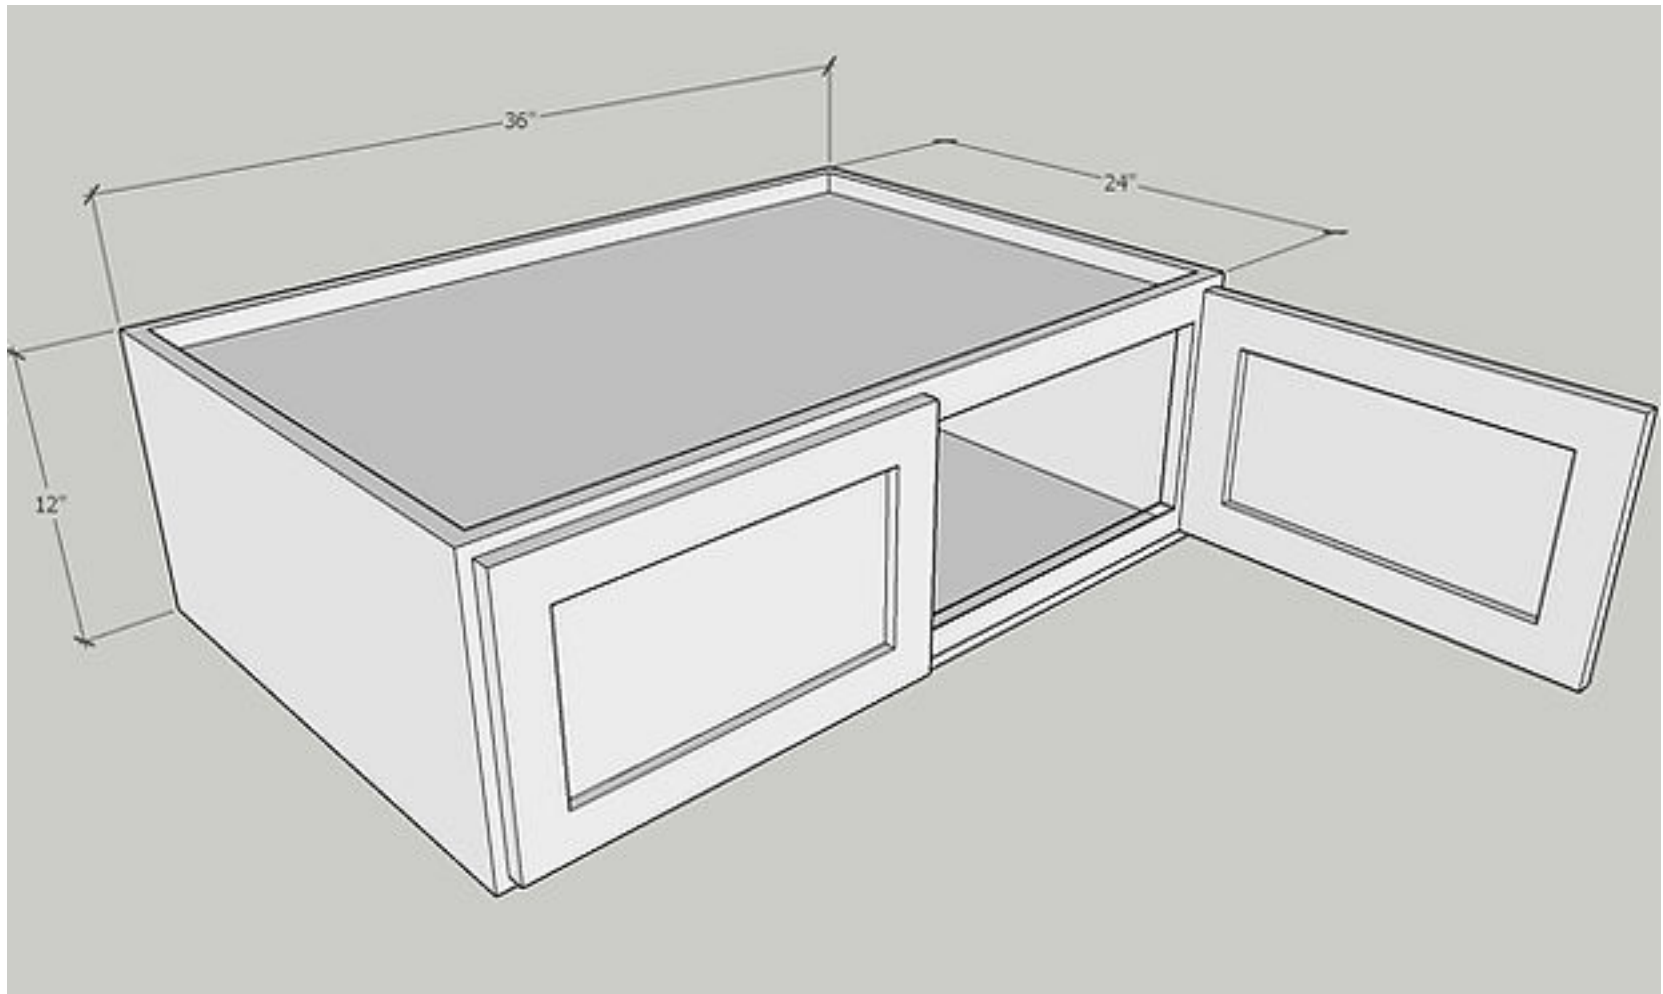

Item: W361224

Wall 36 x 12 x 24, Butt Doors

Cabinet Size: 36" Wide x 12" High x 24" Deep

Quantity: 1 PC

Door Size: 11 3/4" Wide x 11" High x 3/4" Deep

Quantity: 2 PC