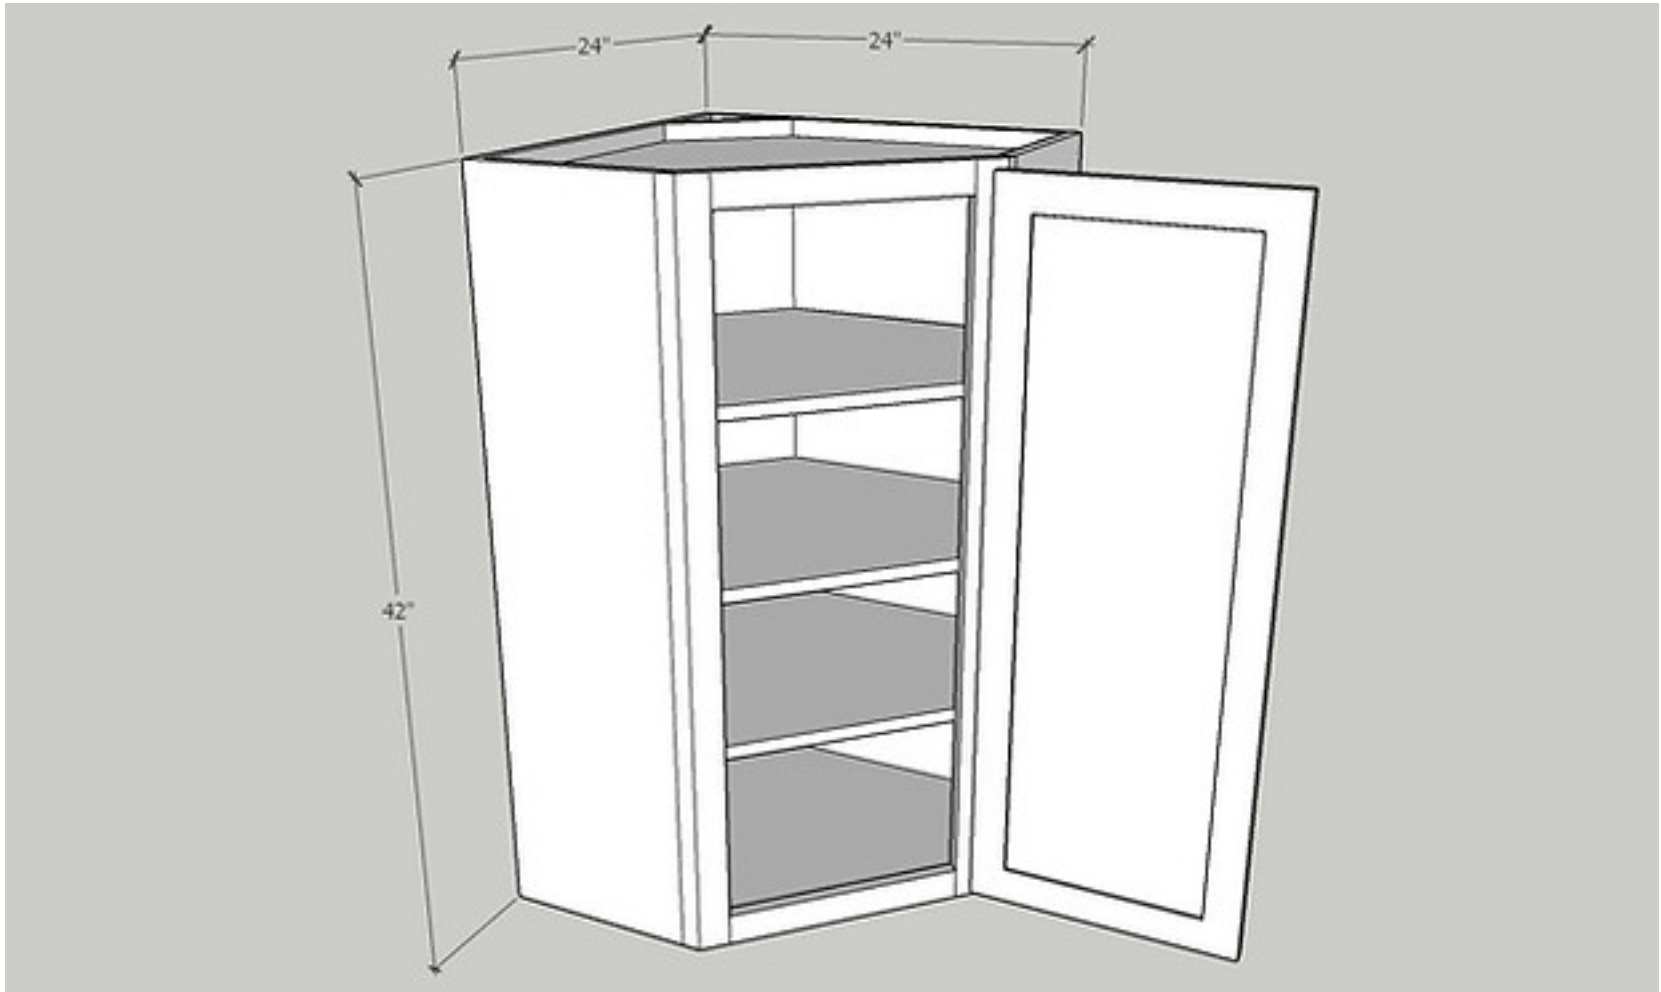

Item: DCW2442

Diagonal Corner Wall

Cabinet Size: 24" Wide x 42" High x 24" Deep

Quantity: 1 PC

Door Size: 15 1/4" Wide x 41" High x 3/4" Deep

Quantity: 1 PC