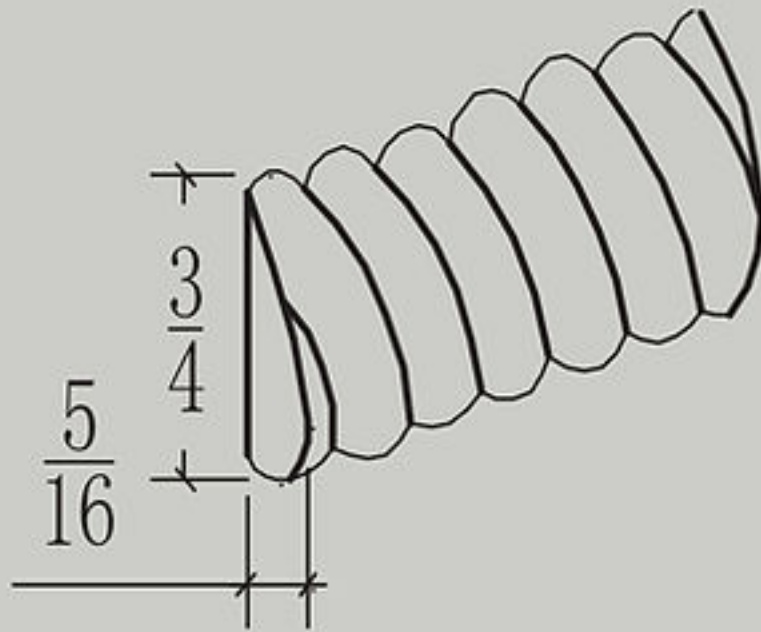

Royal Crown Molding

96" Wide x $4\frac{3}{16}$ " High x $\frac{7}{8}$ " Deep

Item: COV

Cove Crown Molding

96" Wide x $3\frac{5}{8}$ " High x $3\frac{1}{2}$ " Deep

Item: ROPE
Rope Molding 3/4
96" Wide x 3/4" High x 3/8"Deep