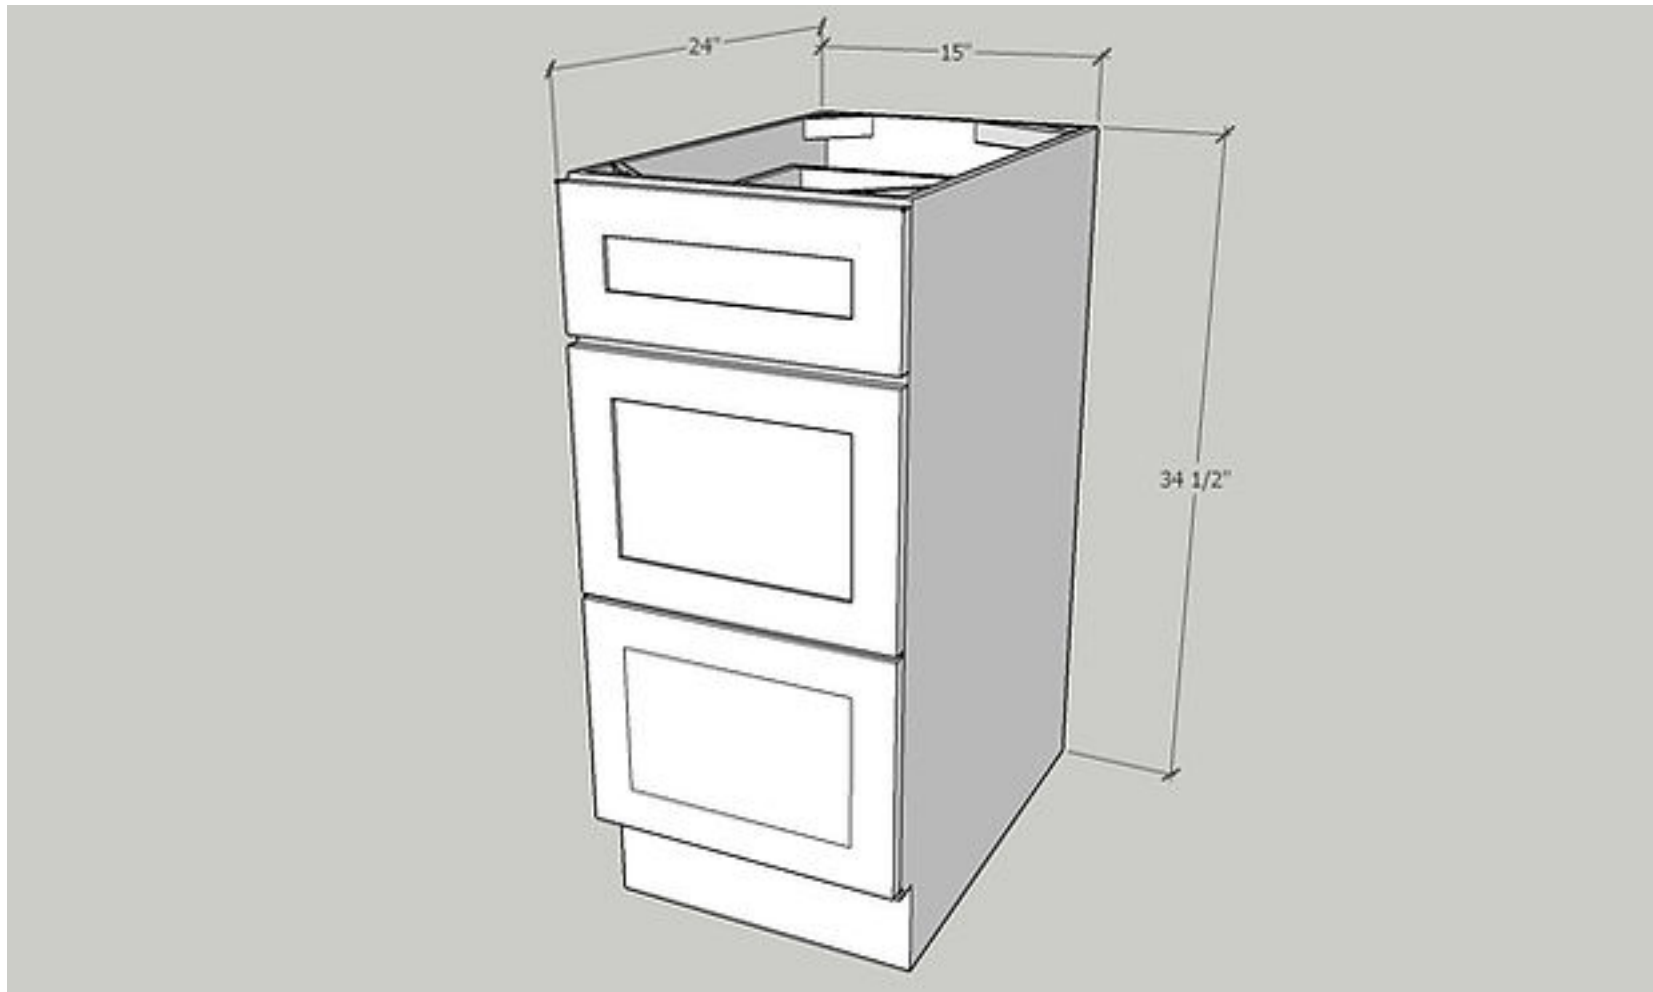

Item: 3DB15

15" 3 Drawer Base

Cabinet Size: 15" Wide x 34 1/2" High x 24"Deep - Quantity: 1 PC

Top Drawer Front: 14 1/2" Wide x 6 1/4" High x 3/4"Deep - Quantity: 1 PC

Bottom Drawer Front: 17 1/2" Wide x 11 1/8" High x 3/4"Deep - Quantity: 2 PC

Top Drawer Box: 11" Wide x 3 3/8" High x 20 3/8"Deep - Quantity: 1 PC

Bottom Drawer Box: 11" Wide x 8 1/4" High x 20 3/8"Deep - Quantity: 2 PC