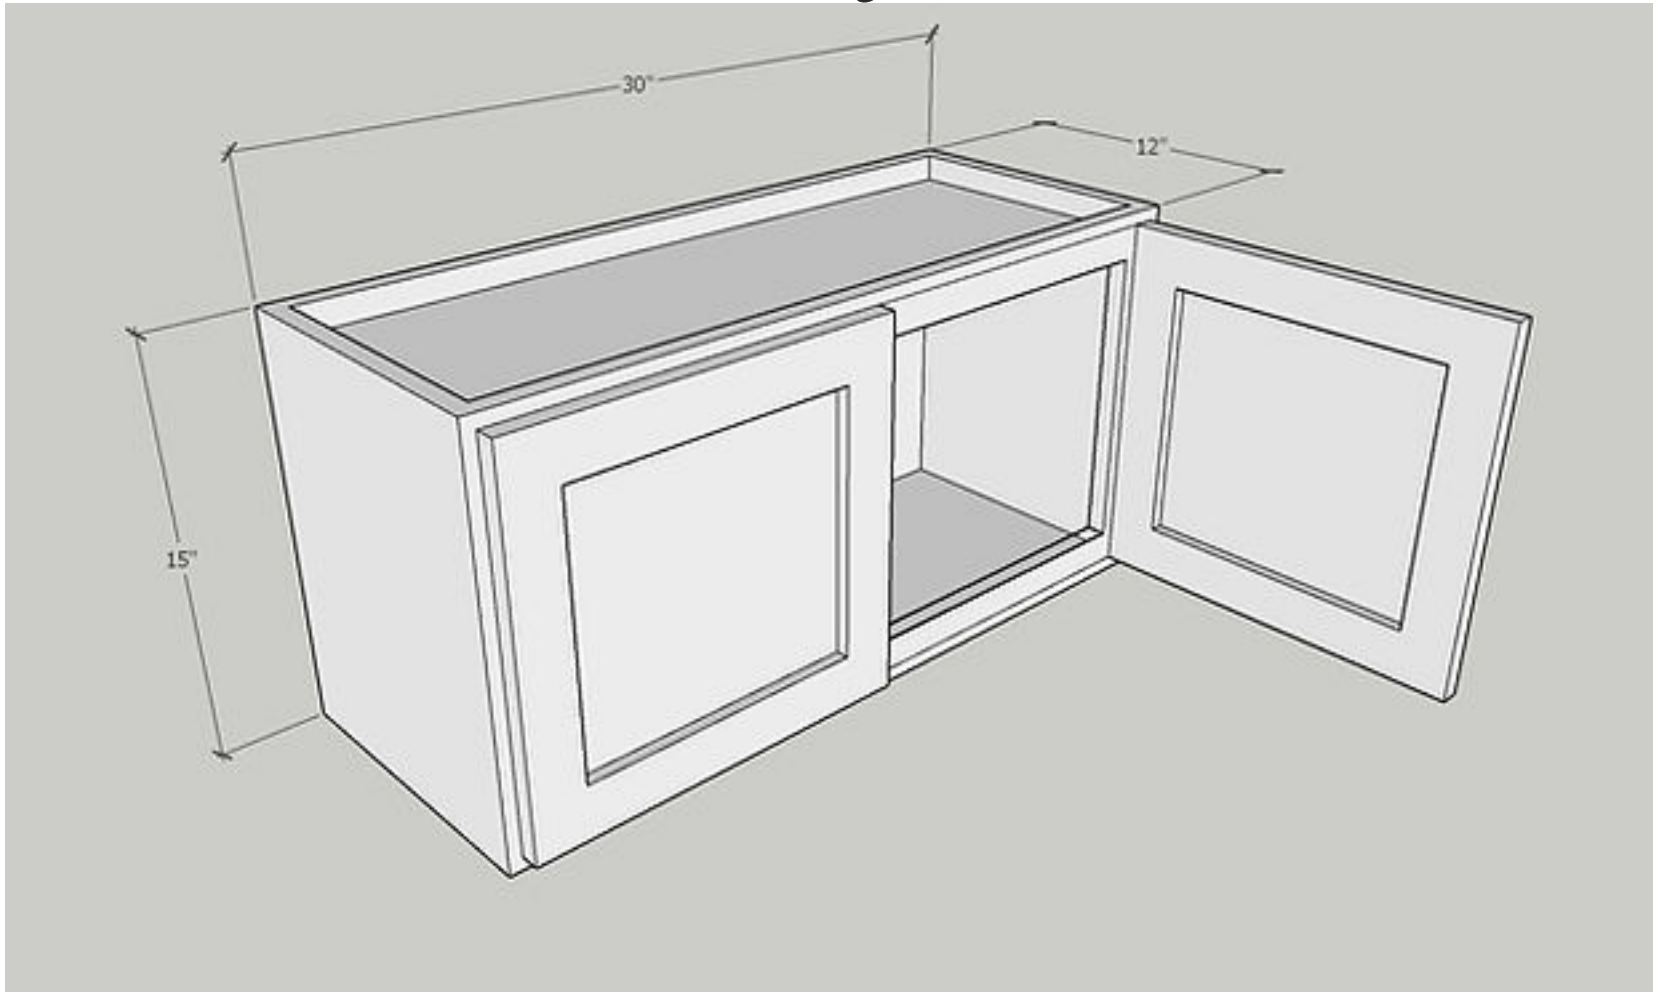

15" High Wall

Item: W3015

Wall 30 x 15, Butt Doors

Cabinet Size: 30" Wide x 15" High x 12" Deep

Quantity: 1 PC

Door Size: 14 3/4" Wide x 14" High x 3/4" Deep

Quantity: 2 PC