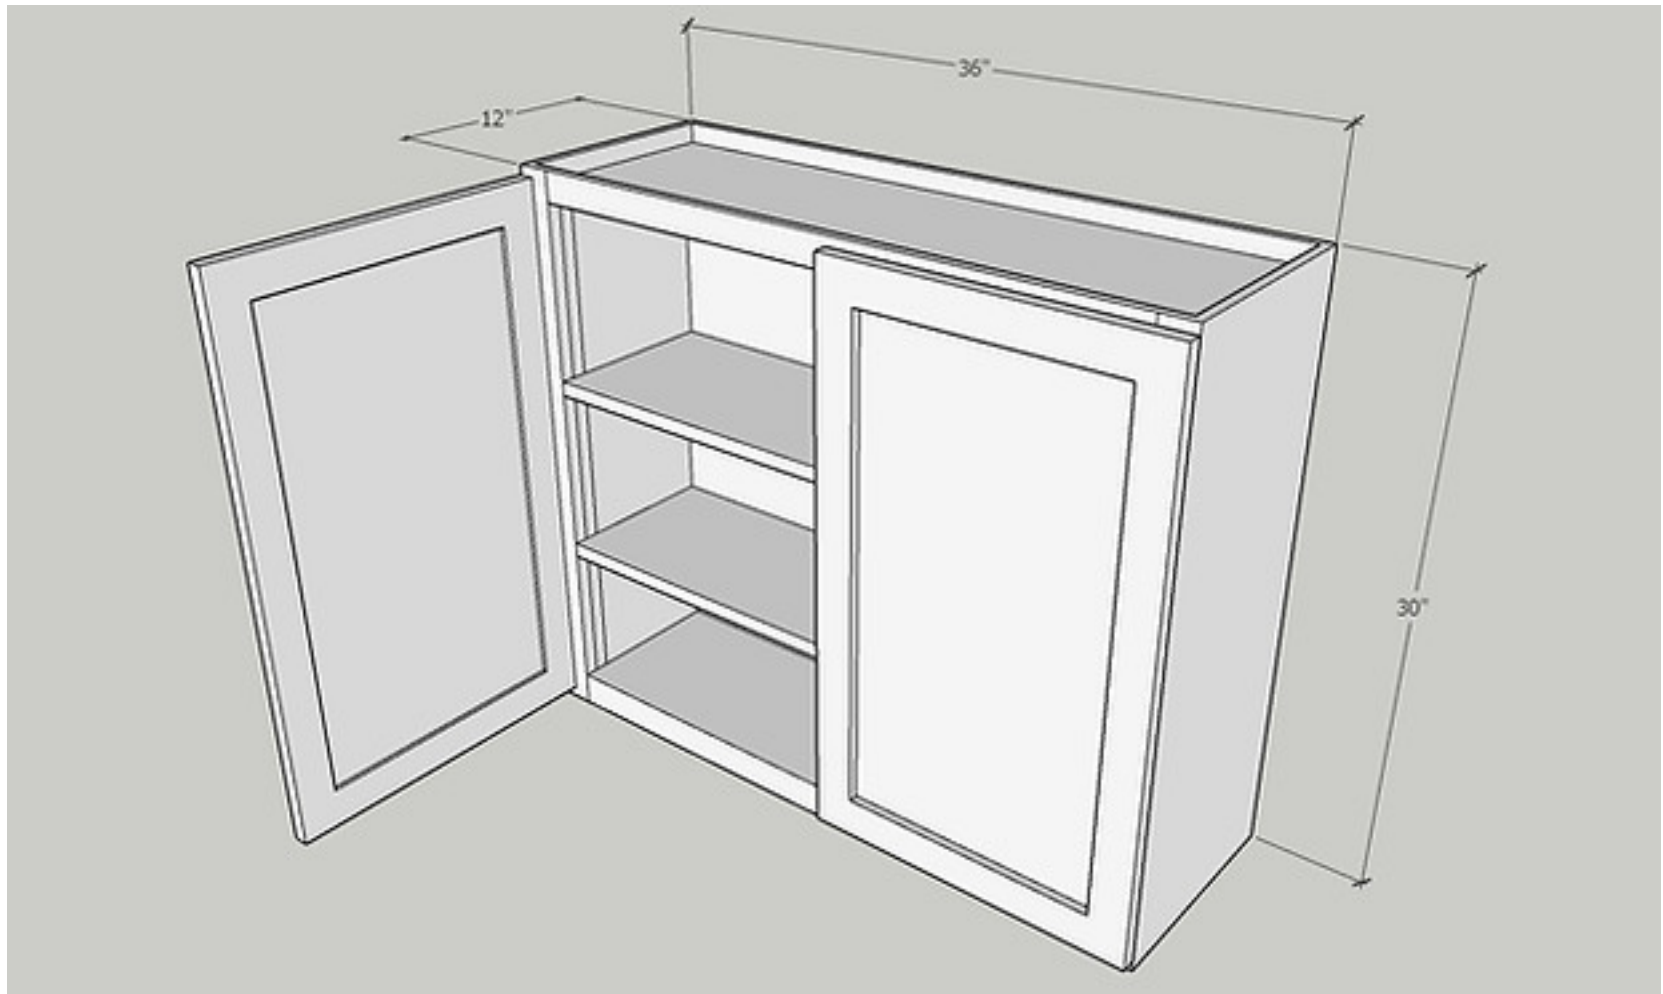

Quantity: 2 PC

Item: W3330

Wall 33 x 30, Butt Doors,

Cabinet Size: 33" Wide x 30" High x 12" Deep

Quantity: 1 PC

Door Size: 16 2/9" Wide x 29" High x 3/4" Deep

Quantity: 2 PC

Item: W3630