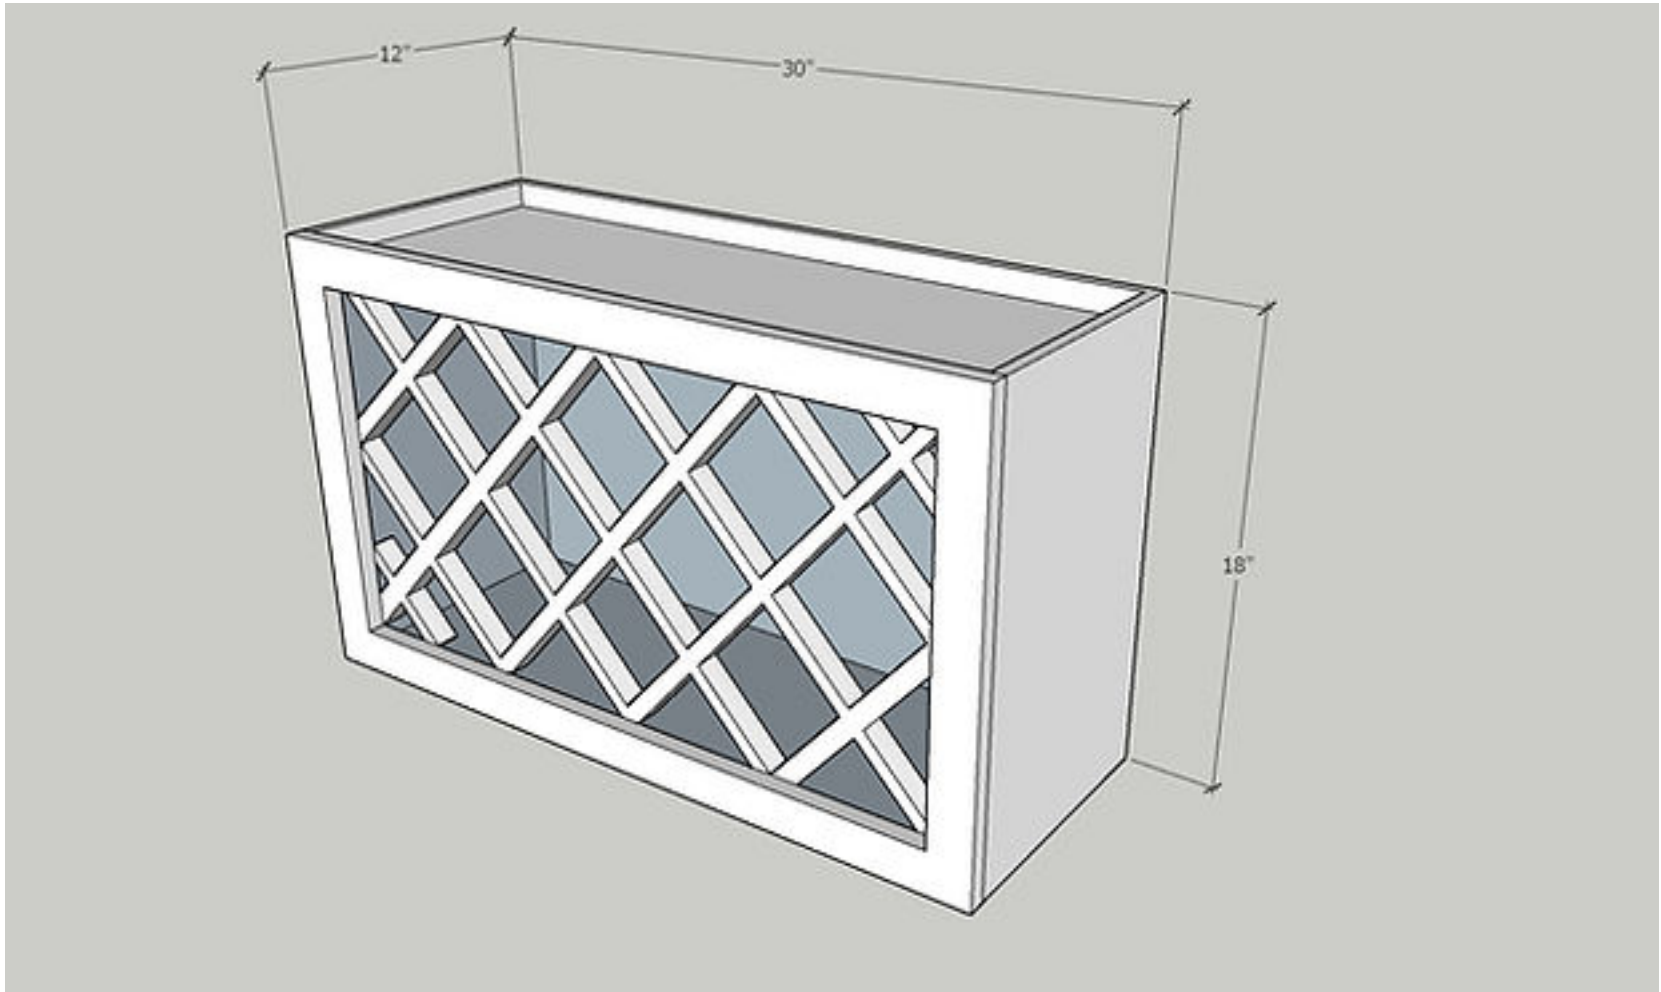

Wine Rack Cabinets

Item: WRC3018

Wine Rack Cabinet Finished Interior

Cabinet Size: 30" Wide x 18" High x 12" Deep

Quantity: 1 PC