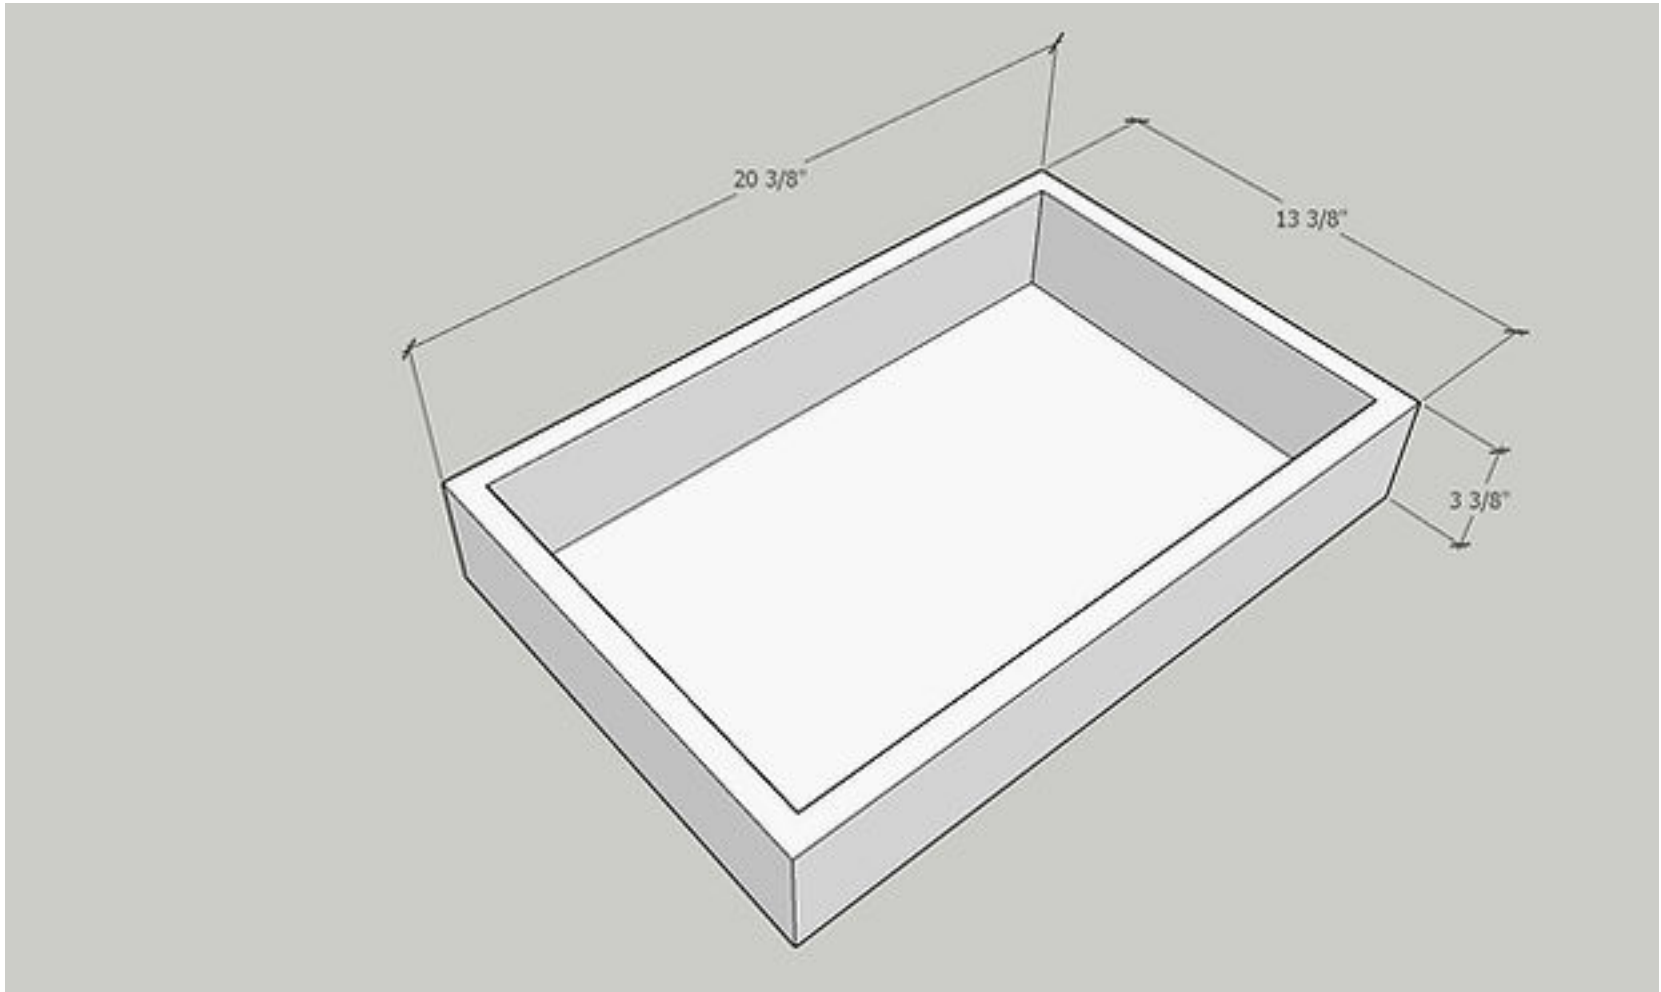

Item: RS18

Roll-Out Shelf-1 Tray

13 3/8" Wide x 3 3/8" High x 20 3/8" Deep