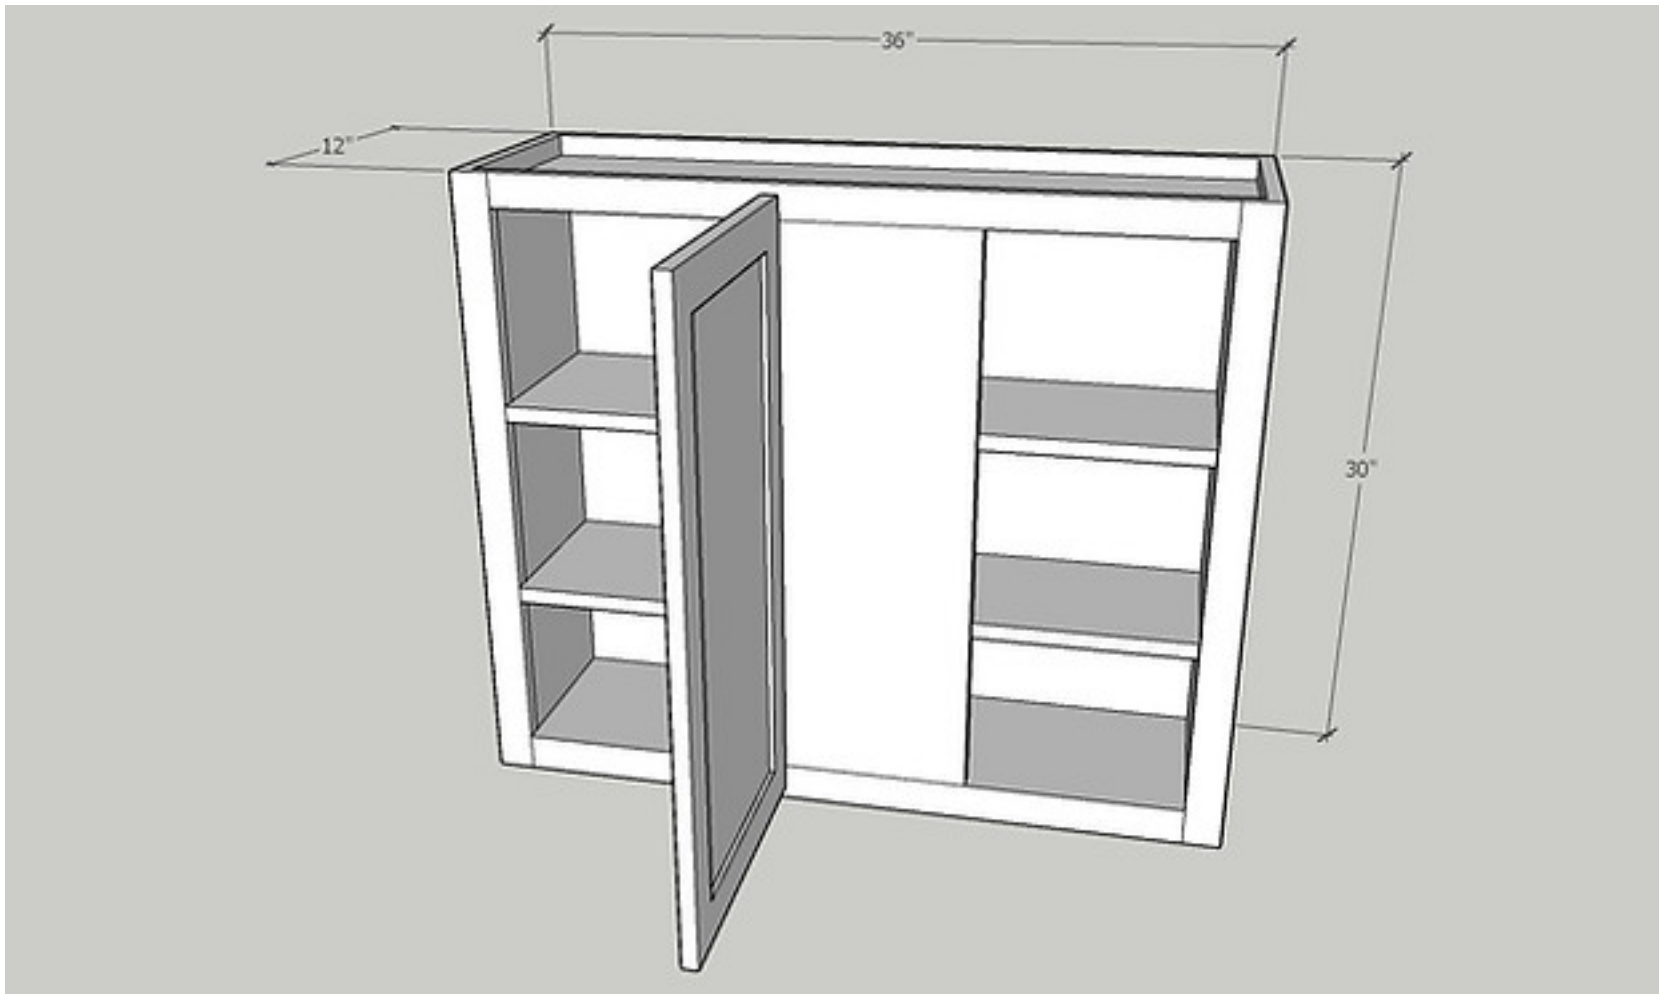

Quantity: 1 PC

Item: WBC3042

Wall Blind Corner, Install Range 28"min 31"max

Cabinet Size: 30" Wide x 42" High x 12"Deep

Quantity: 1 PC

Door Size: 14 1/2" Wide x 41" High x 3/4"Deep

Quantity: 1 PC

Item: WBC3630