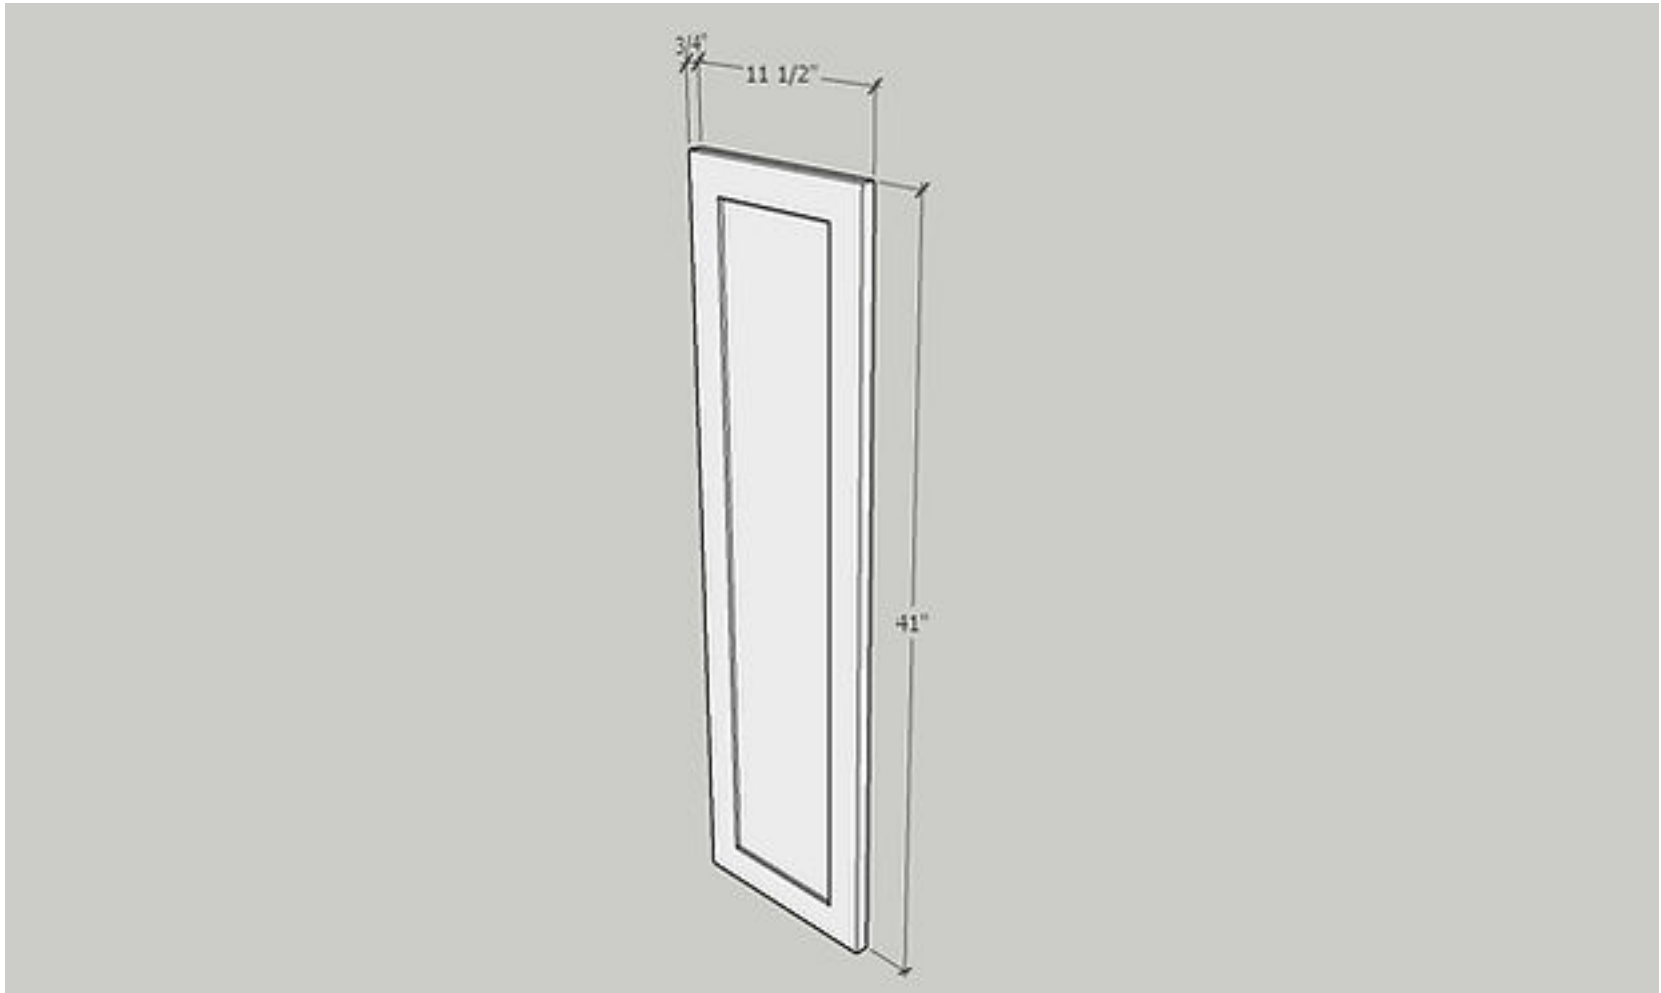

Item: WDEP30

Wall Decorative End Panel 30

11 1/2" Wide x 29" High x 3/4" Deep

Item: WDEP36

Wall Decorative End Panel 36

11 1/2" Wide x 35" High x 3/4" Deep

Item: WDEP42

Wall Decorative End Panel 42