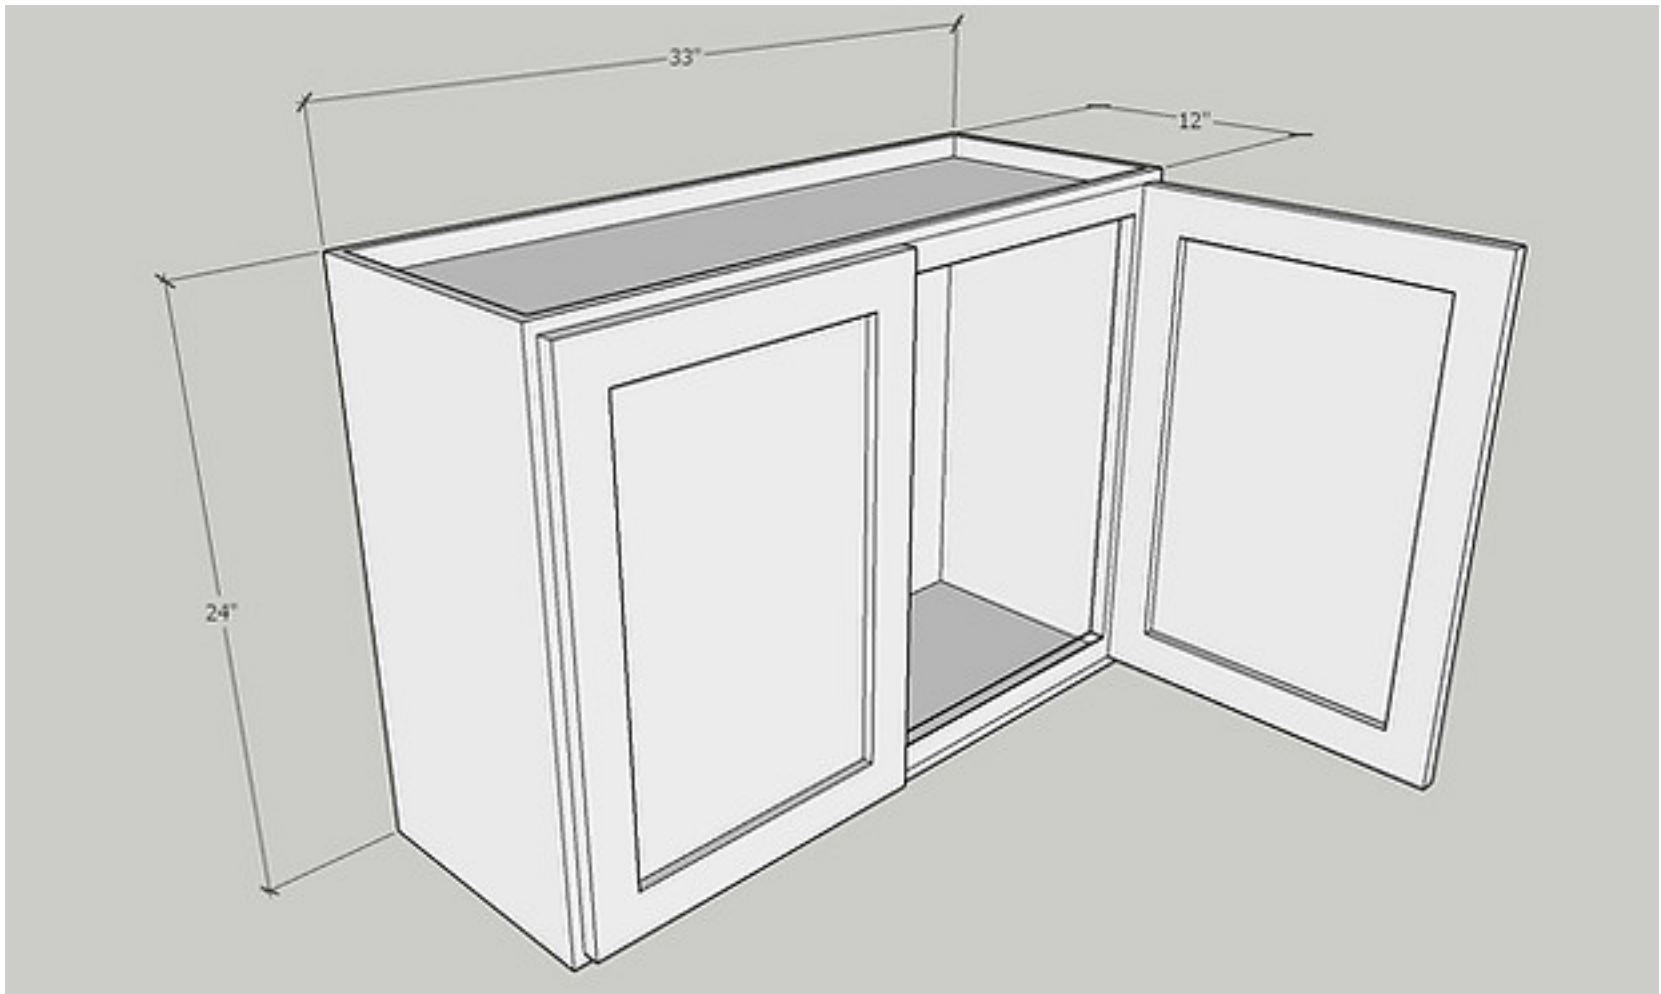

Item: W362424

Wall 36 x 24 x 24, Butt Doors

Cabinet Size: 36" Wide x 18" High x 24" Deep

Quantity: 1 PC

Door Size: 17 3/4" Wide x 23" High x 3/4" Deep

Quantity: 2 PC

Item: W3324

Wall 33 x 24, Butt Doors