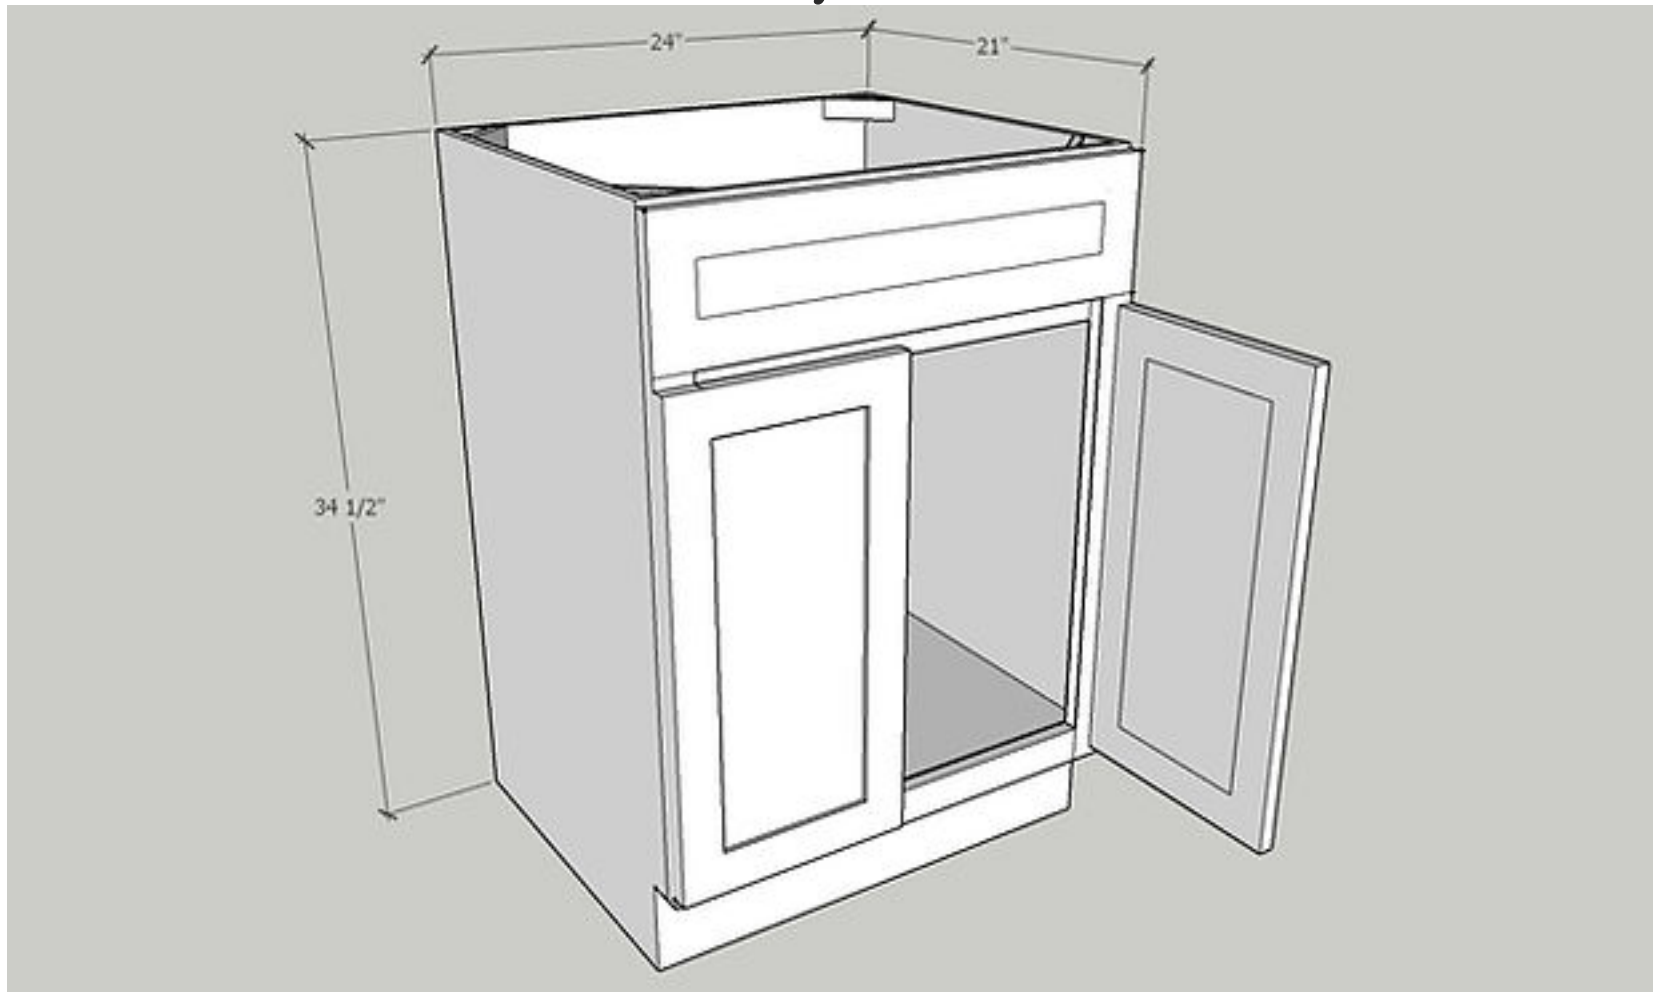

Vanity Cabinets

Item: VS24

Vanity Sink 24(Butt Doors)

Cabinet Size: 24" Wide x 34 1/2" High x 21" Deep

Quantity: 1 PC

Door Size: 11 3/4" Wide x 22 1/2" High x 3/4" Deep

Quantity: 2 PC

Drawer Front: 23 1/2" Wide x 6 1/4" High x 3/4" Deep

Quantity: 1 PC