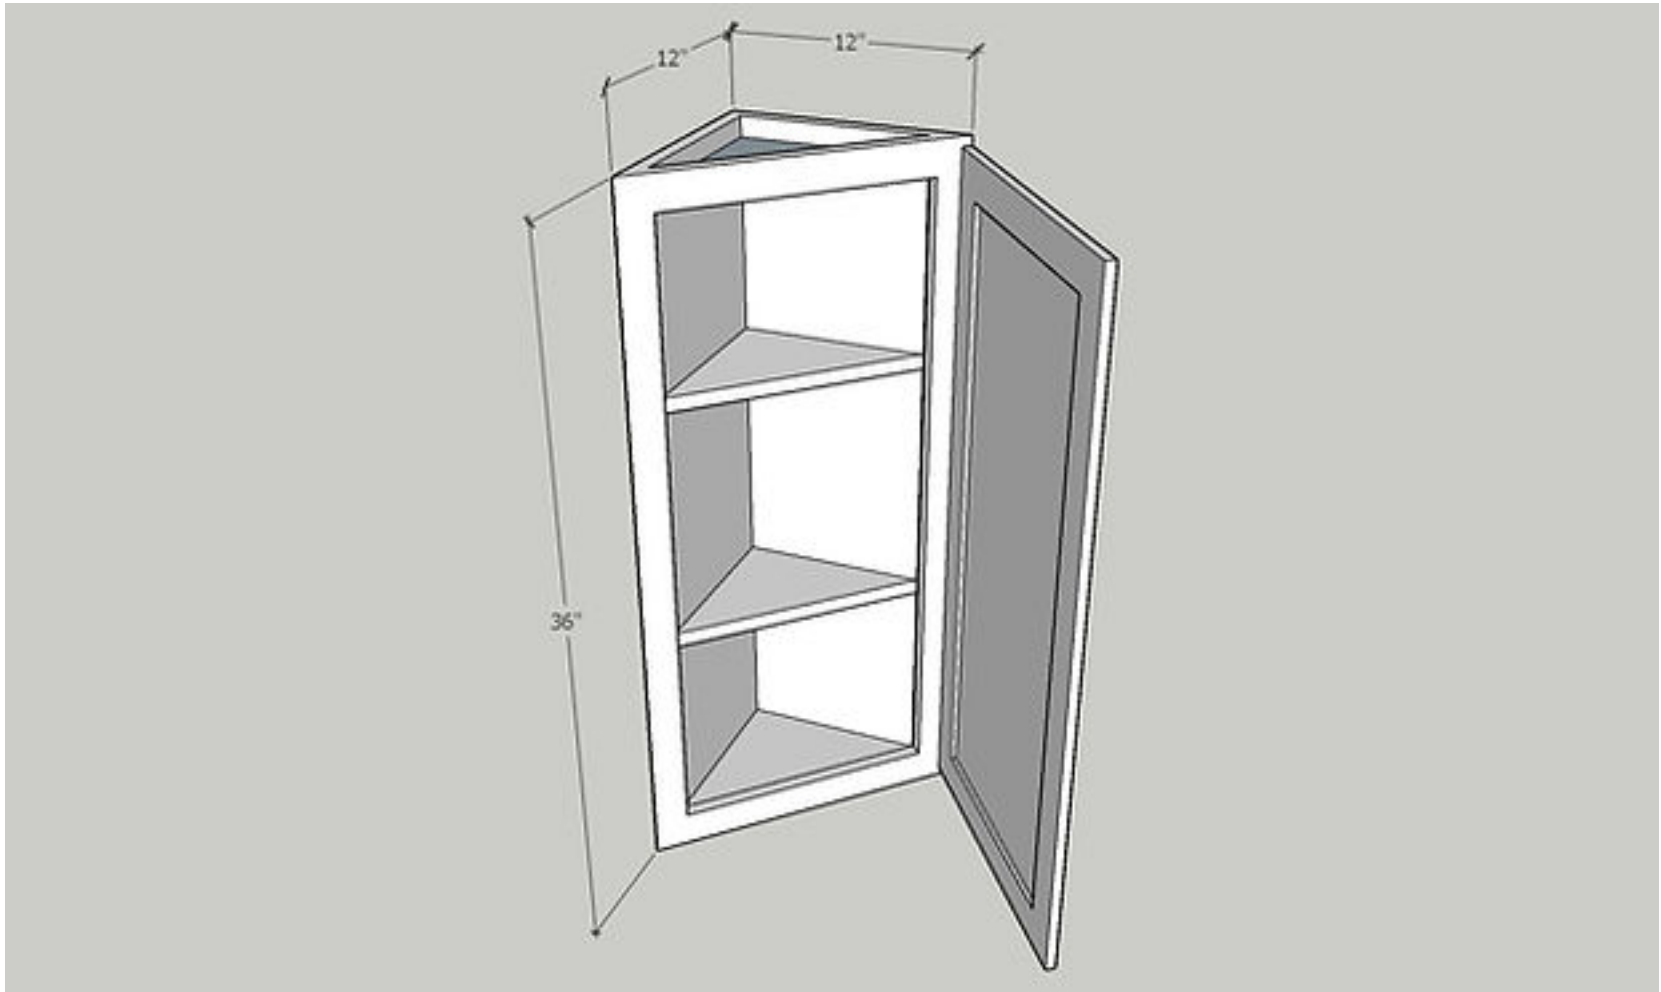

Item: AW1236

Angle Wall

Cabinet Size: 17" Wide x 36" High x 12" Deep

Quantity: 1 PC

Door Size: 16 1/8" Wide x 35" High x 3/4" Deep

Quantity: 1 PC