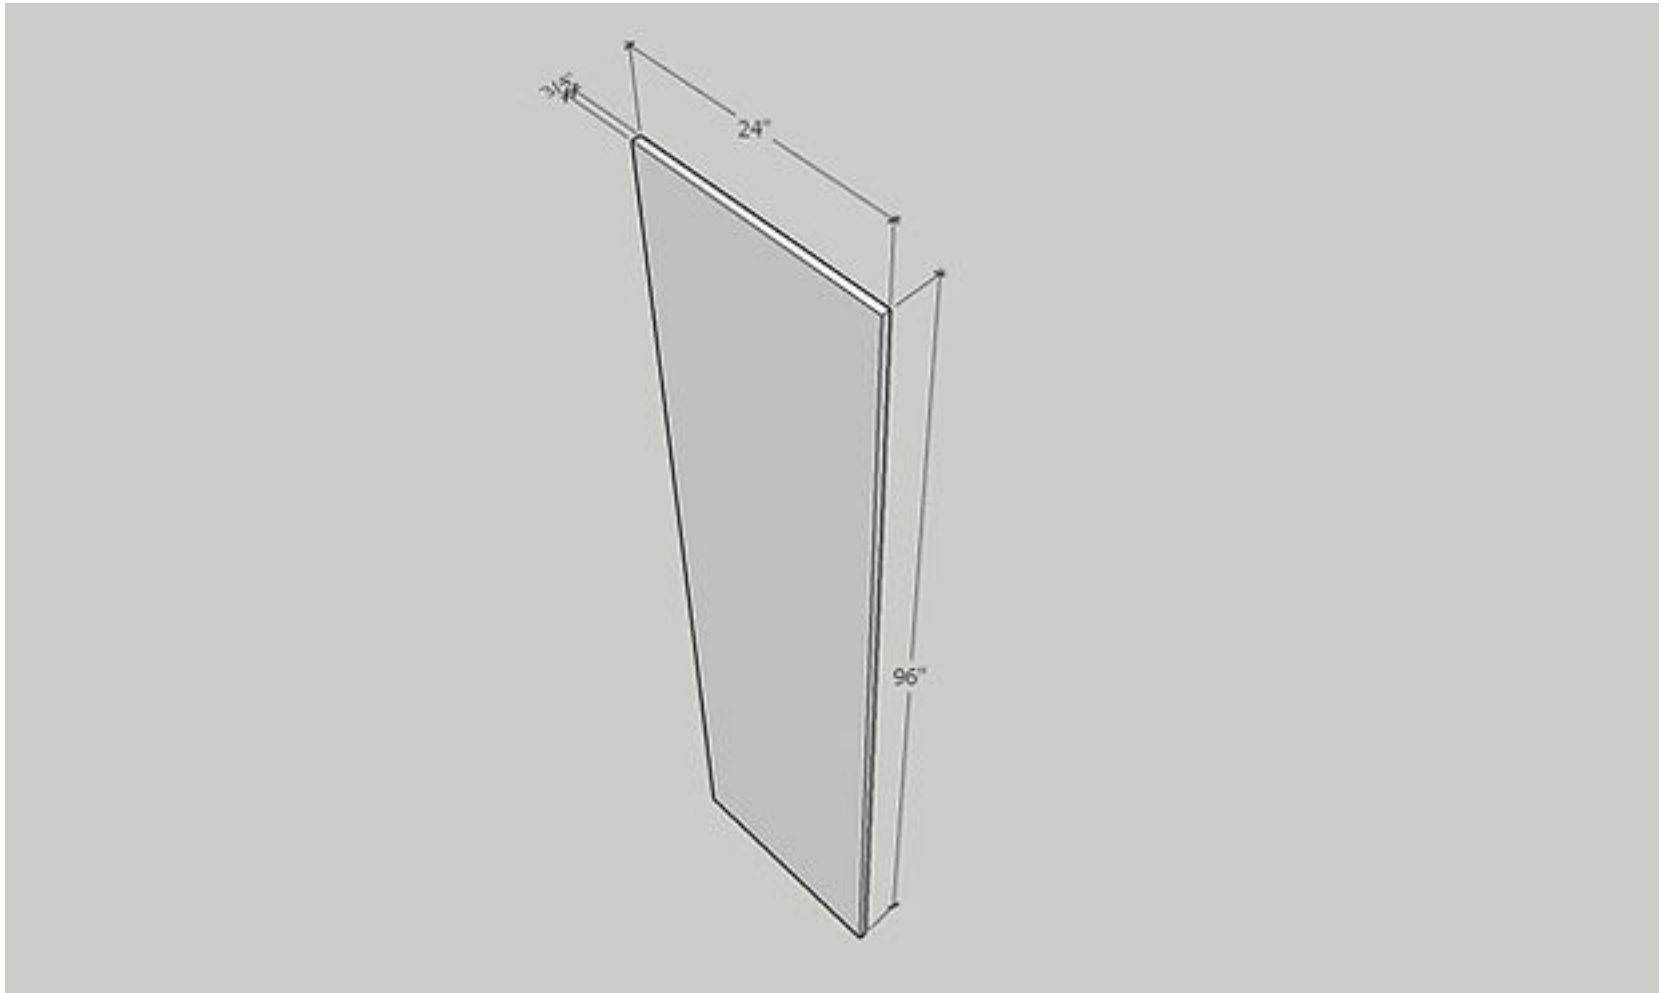

Panels

Item: S2496

Shelving 24 x 96
(Finished Edge)

24" Wide x 96" High x 3/4" Deep