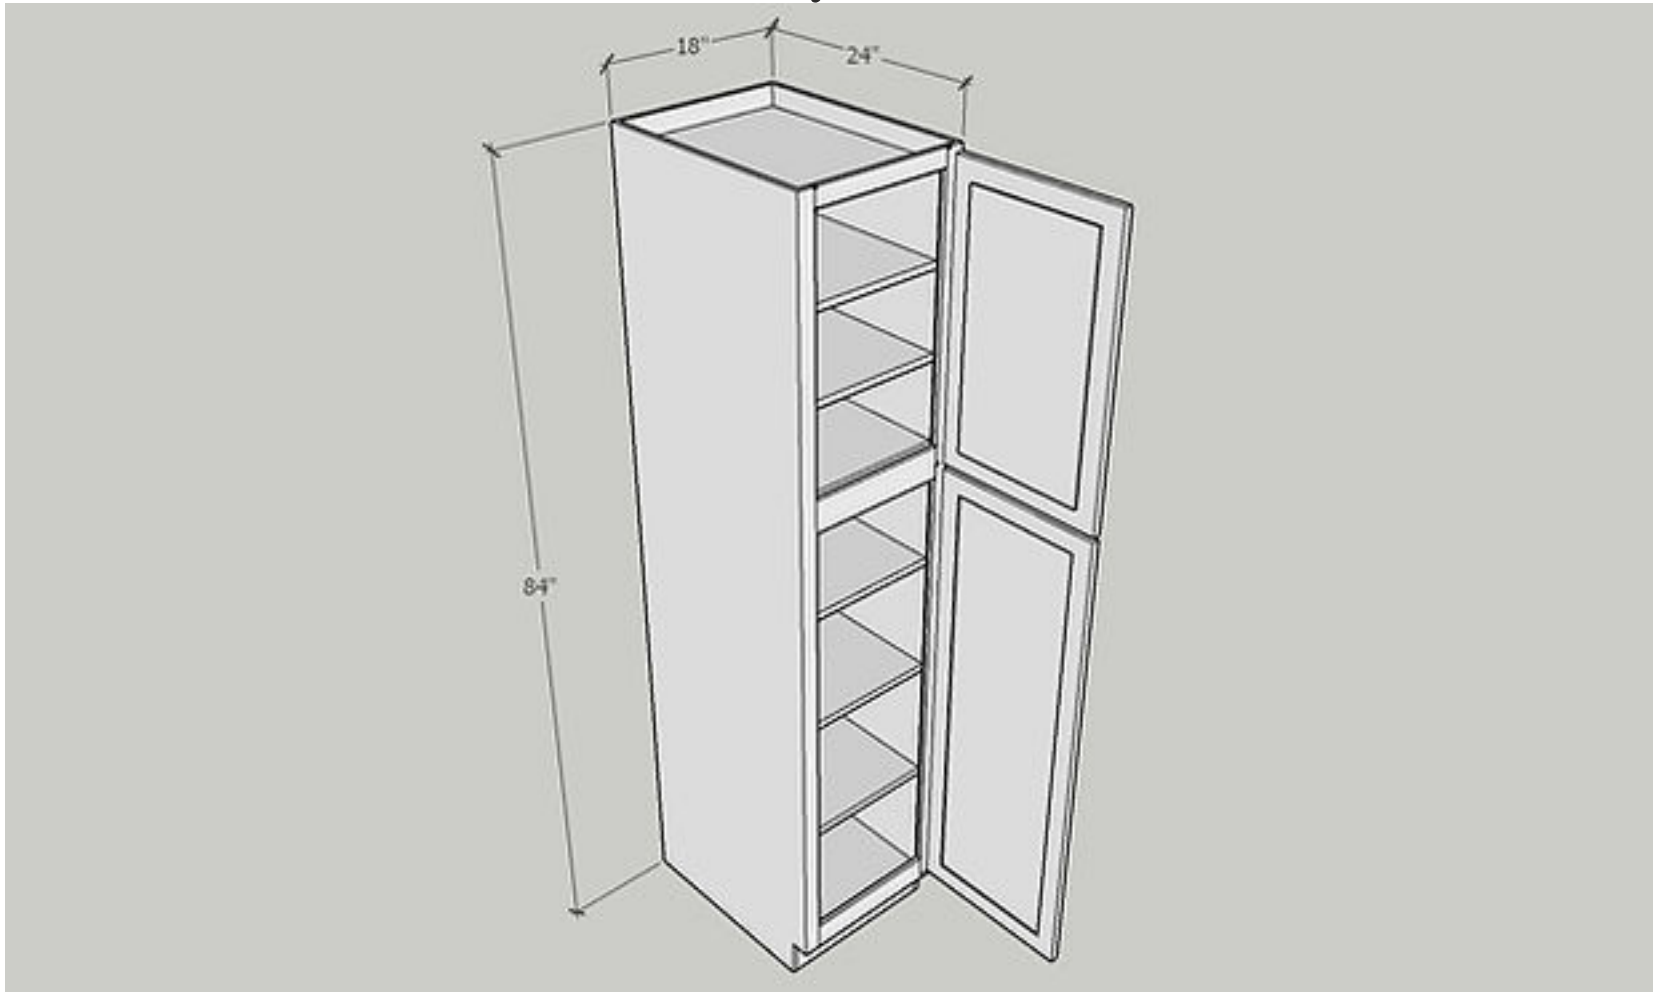

Utility Cabinets

Item: U188424

Utility 18 x 84 x 24

Cabinet Size: 18" Wide x 84" High x 24" Deep, Quantity: 1 PC

Top Door Size: 17 1/2" Wide x 29" High x 3/4" Deep, Quantity: 1 PC

Bottom Door Size: 17 1/2" Wide x 49 1/4" High x 3/4" Deep, Quantity: 1 PC