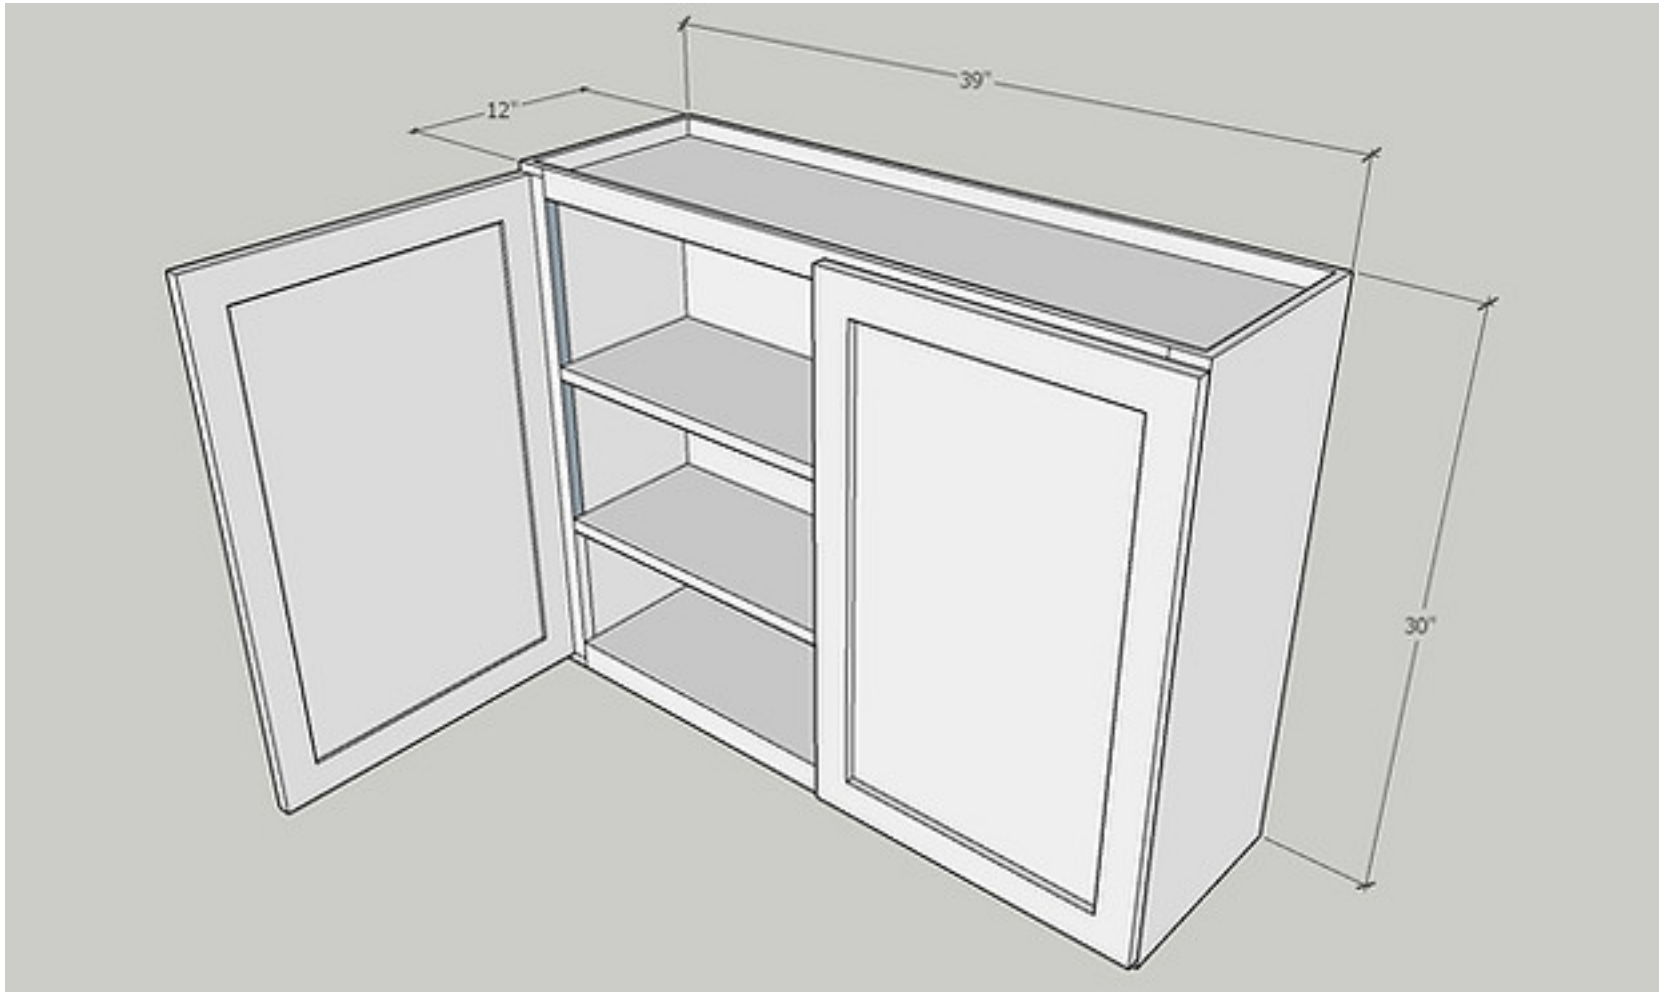

Item: W3930

Wall 39 x 30, Butt Doors,

Cabinet Size: 39" Wide x 30" High x 12" Deep

Quantity: 1 PC

Door Size: 19 1/4" Wide x 29" High x 3/4" Deep

Quantity: 2 PC