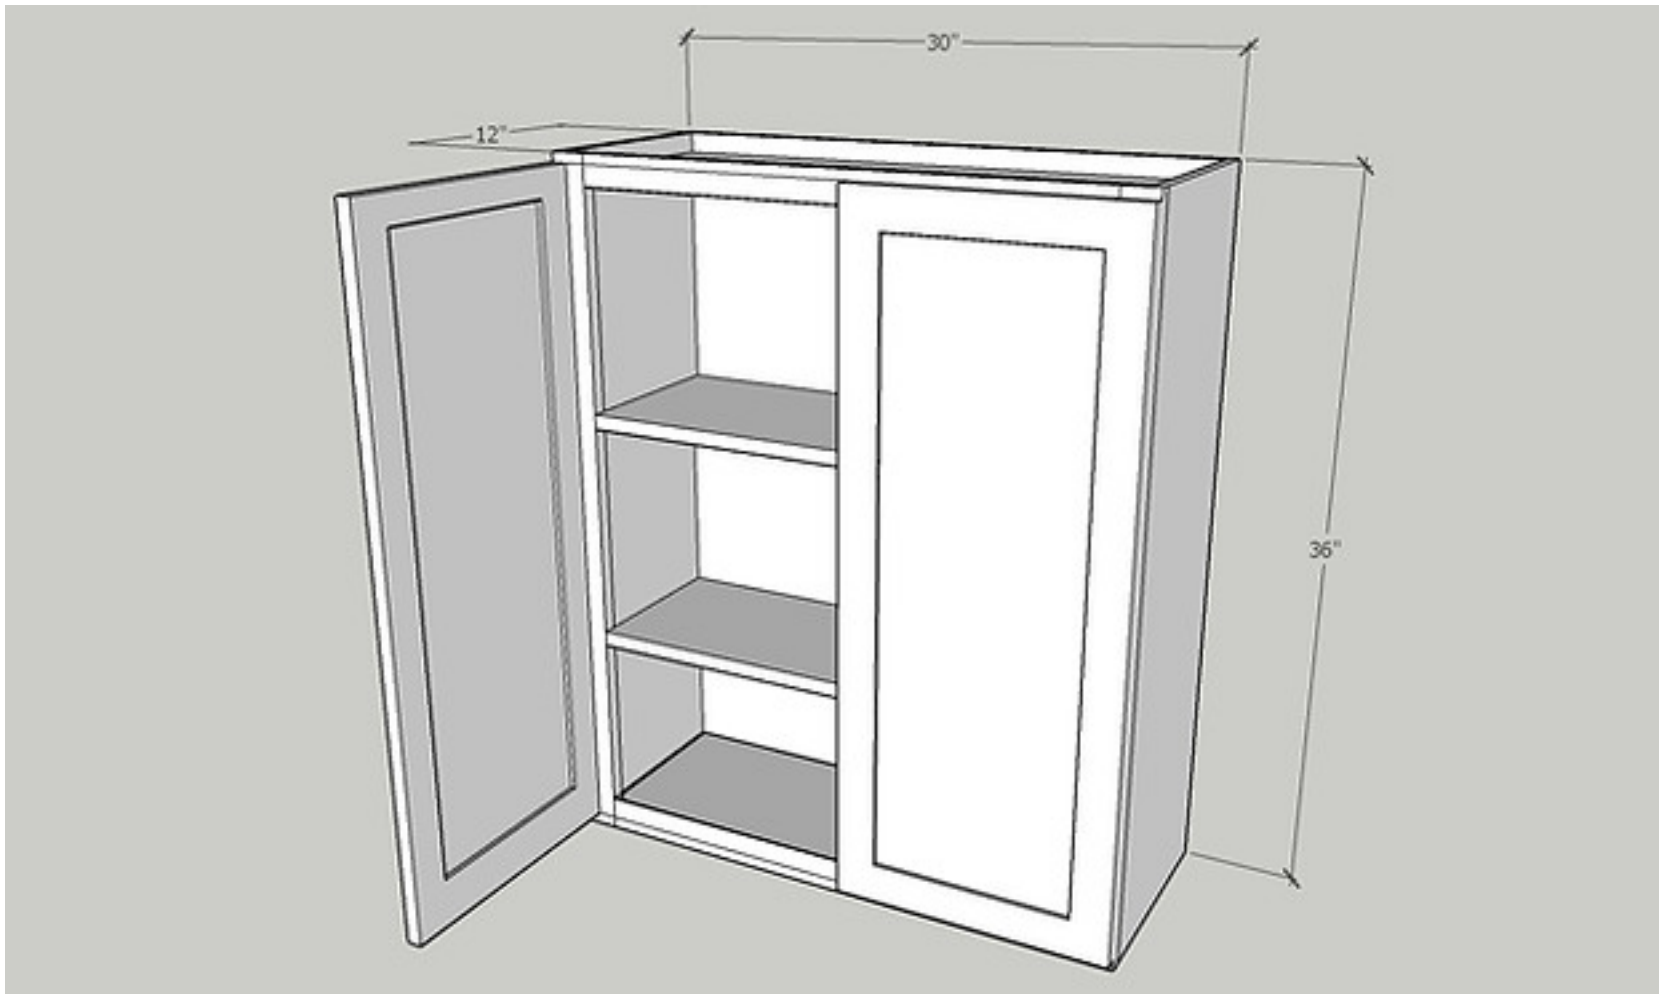

Quantity: 2 PC

Item: W2736

Wall 27 x 36, Butt Doors,

Cabinet Size: 27" Wide x 36" High x 12" Deep

Quantity: 1 PC

Door Size: 13 1/4" Wide x 35" High x 3/4" Deep

Quantity: 2 PC

Item: W3036