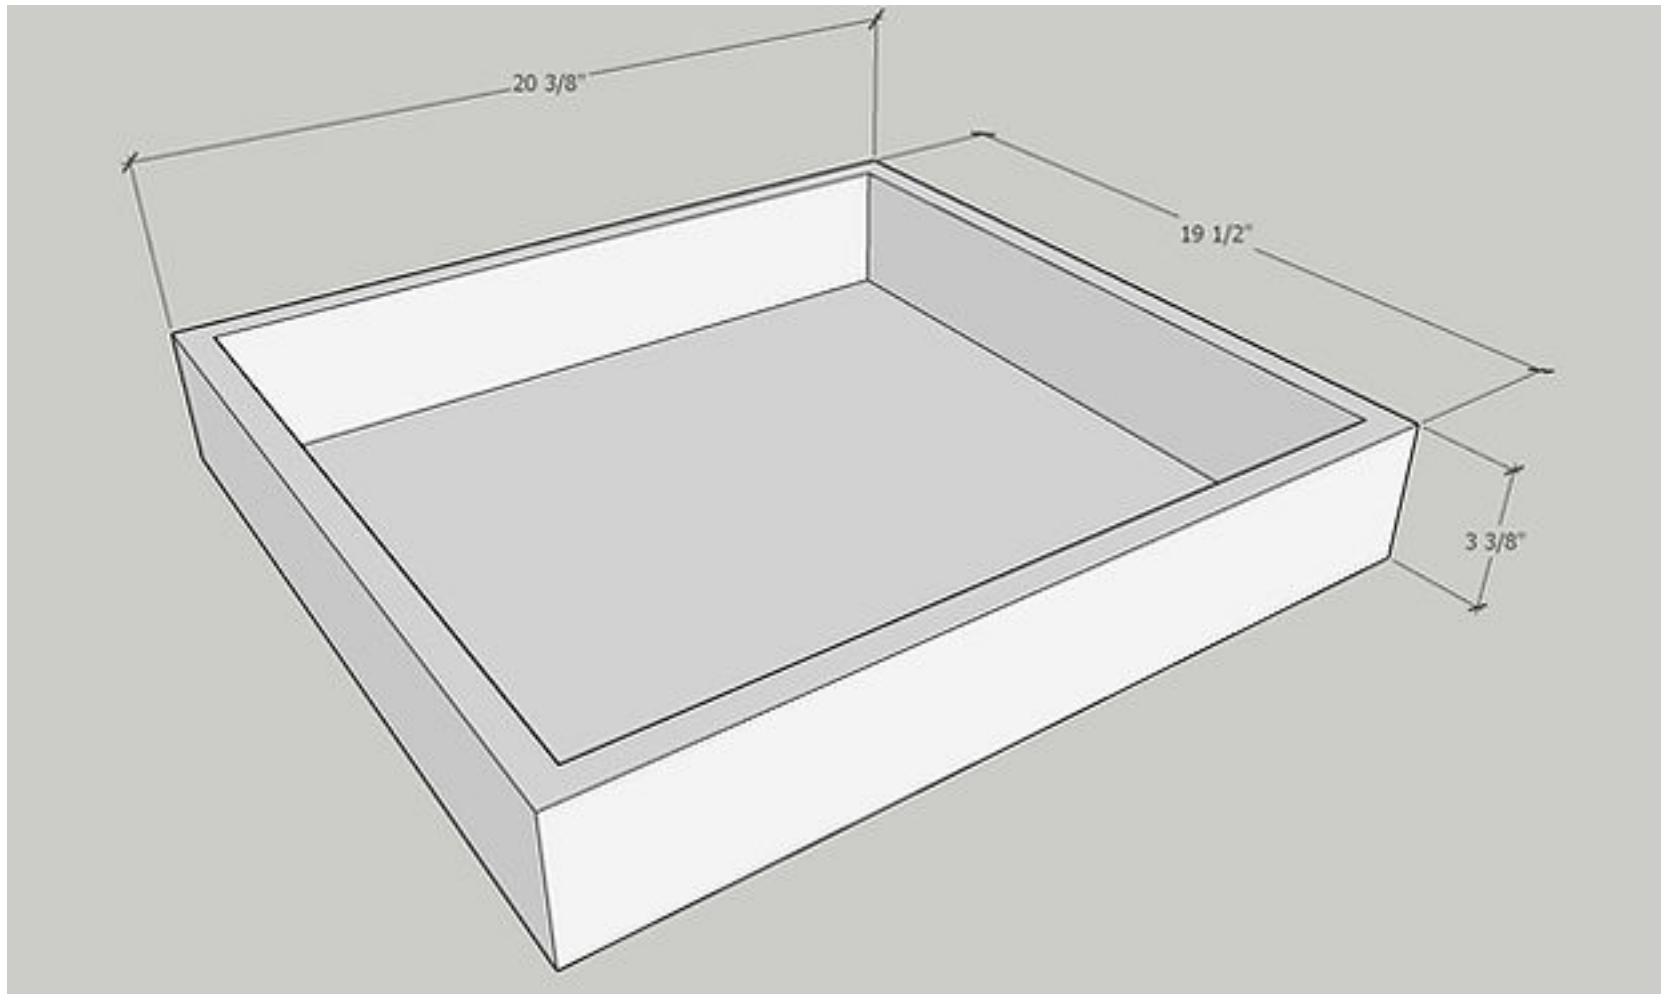

Roll-Out Shelves

Item: RS18

Roll-Out Shelf-1 Tray

13 3/8" Wide x 3 3/8" High x 20 3/8" Deep

Item: RS21

Roll-Out Shelf-1 Tray

16 3/8" Wide x 3 3/8" High x 20 3/8" Deep

Item: RS24