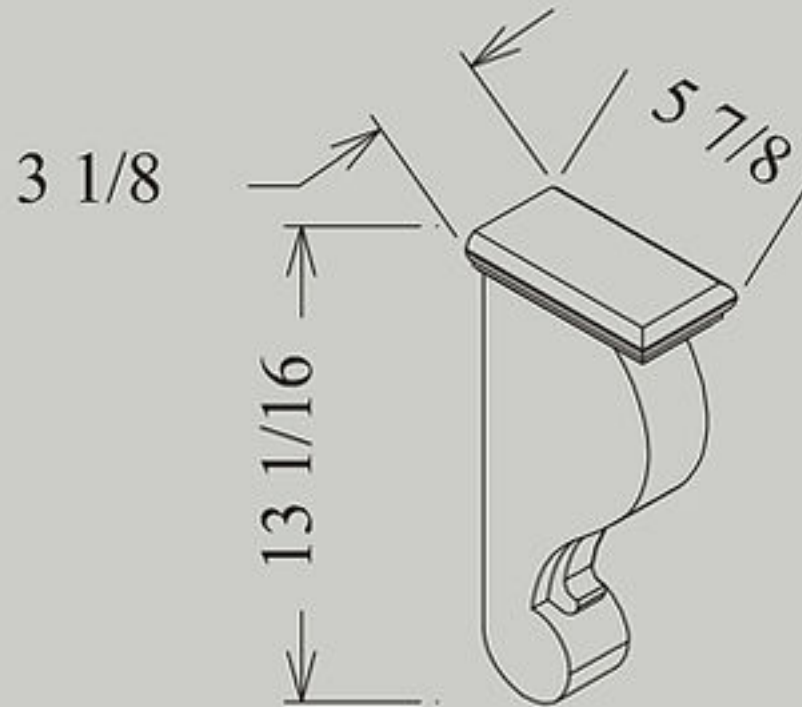

3" Wide x 96" High x 3/4" Deep

Accessories

Item: CB9

Corbel 9 x 9

3" Wide x 9" High x 9" Deep

Quantity: 1 PC

Item: CBT

Corbel Traditional