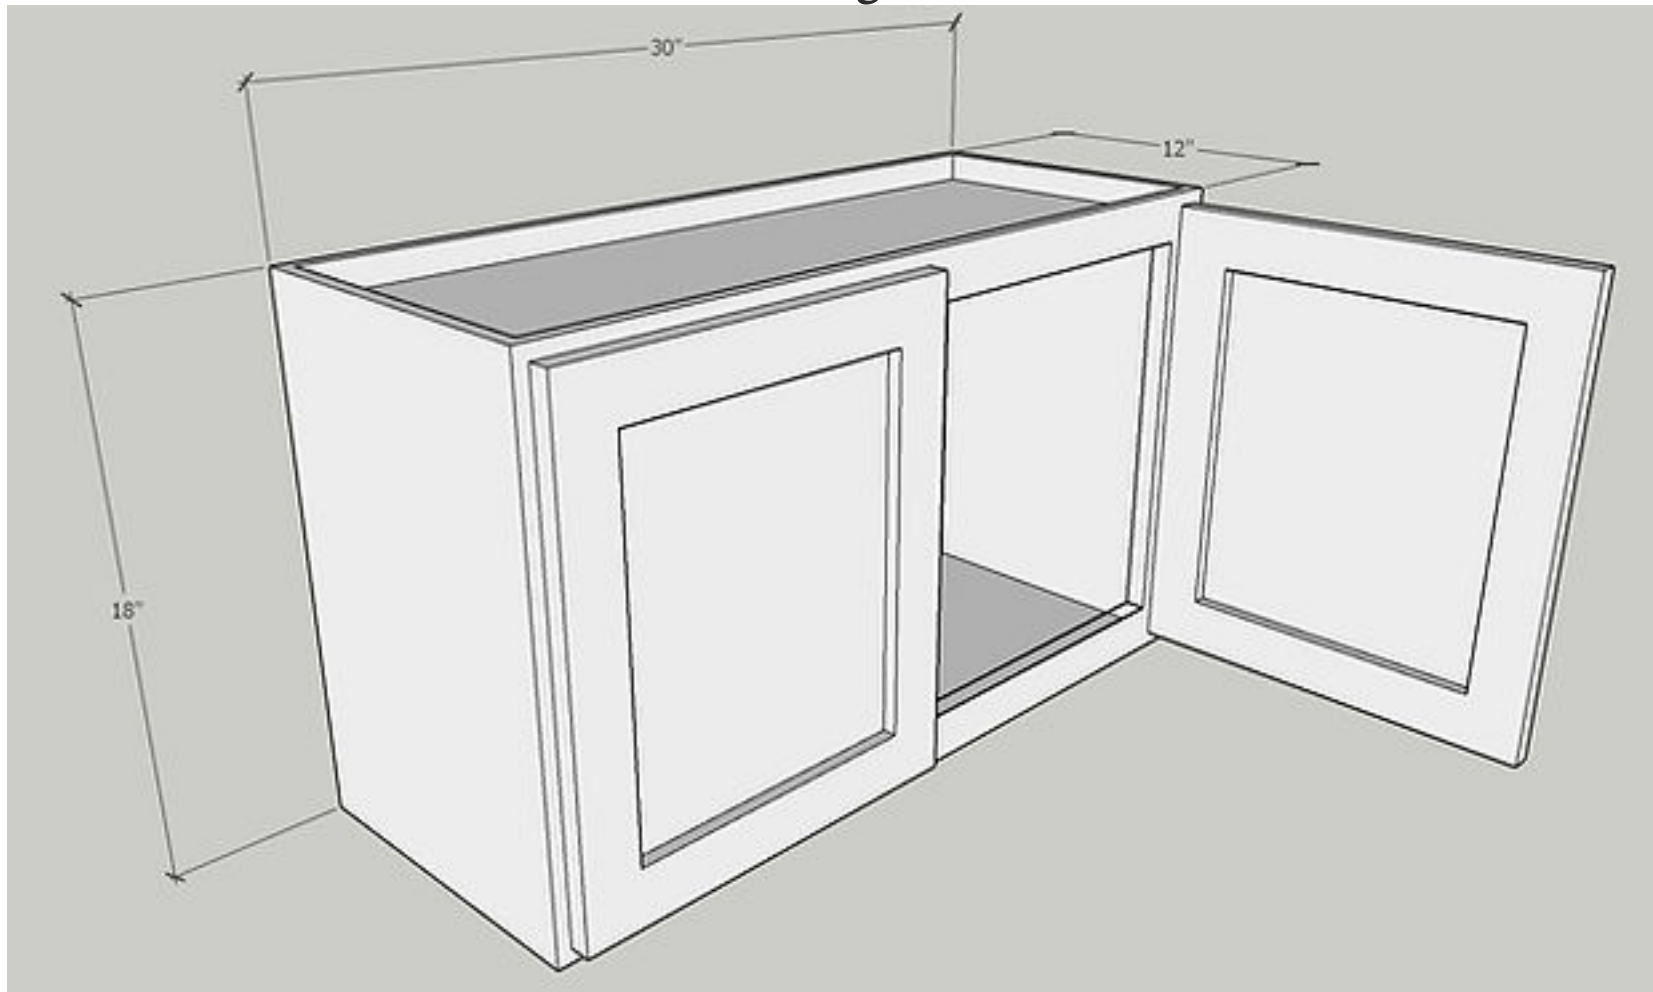

18" High Wall

Item: W3018

Wall 30 x 18, Butt Doors

Cabinet Size: 30" Wide x 18" High x 12" Deep

Quantity: 1 PC

Door Size: 14 3/4" Wide x 17" High x 3/4" Deep

Quantity: 2 PC