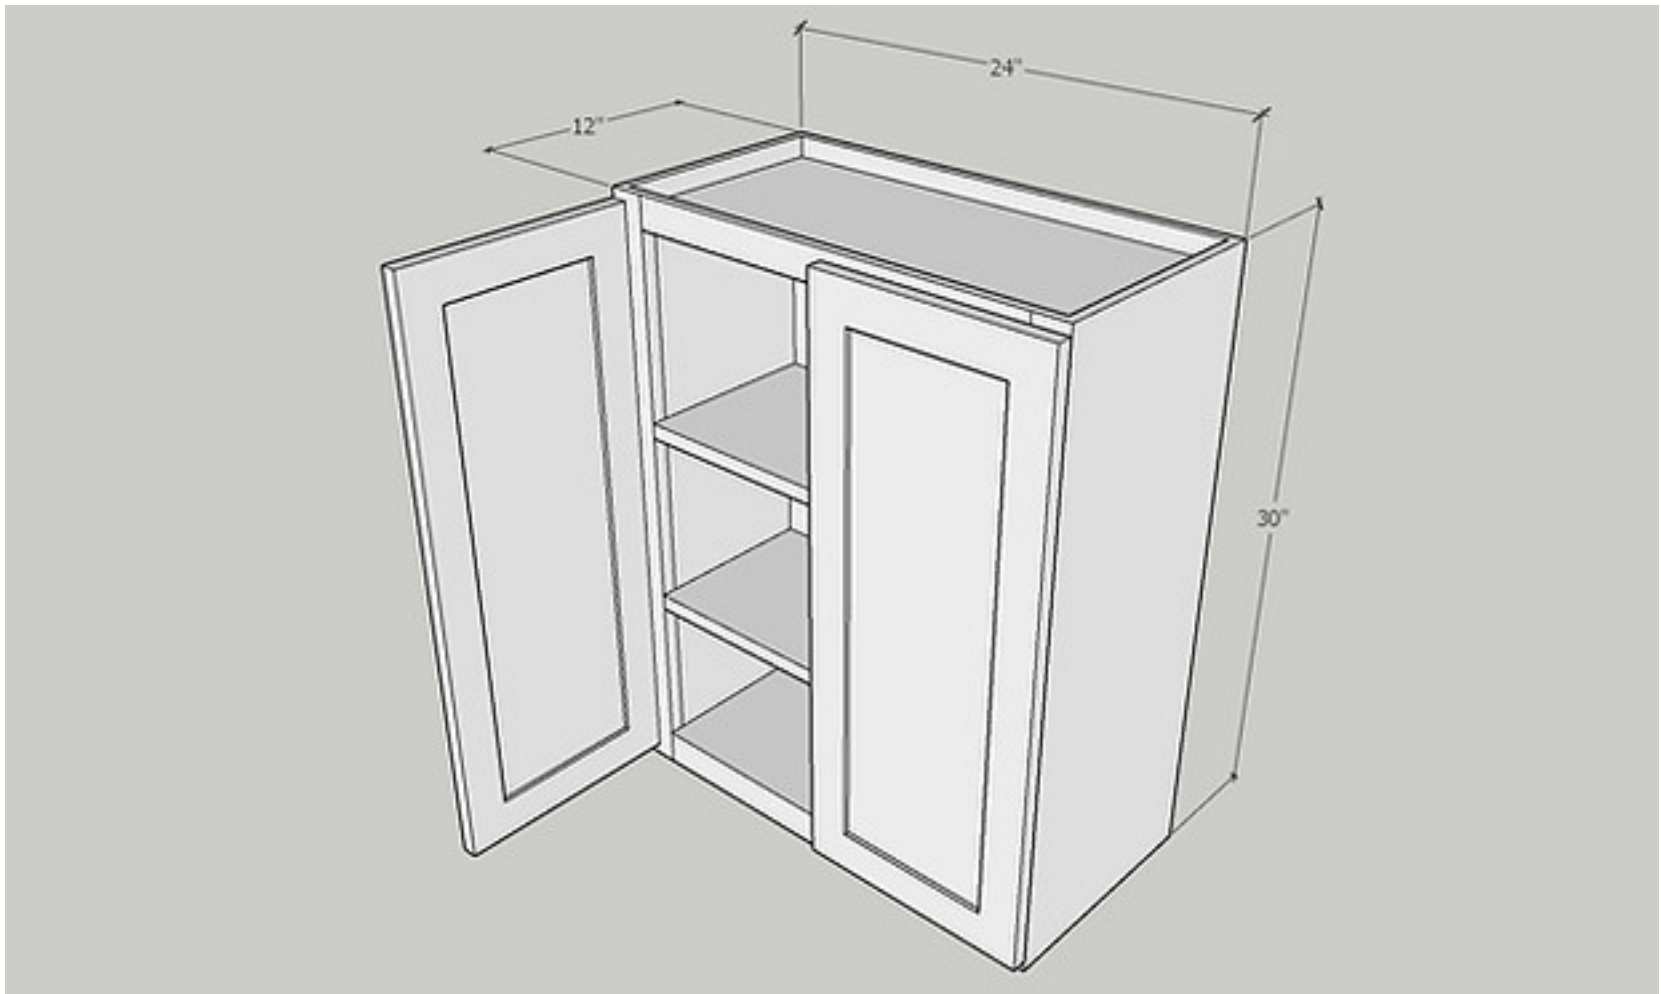

Item: W2430

Wall 24 x 30

Cabinet Size: 24" Wide x 30" High x 12" Deep

Quantity: 1 PC

Door Size: 11 3/4" Wide x 29" High x 3/4" Deep

Quantity: 2 PC