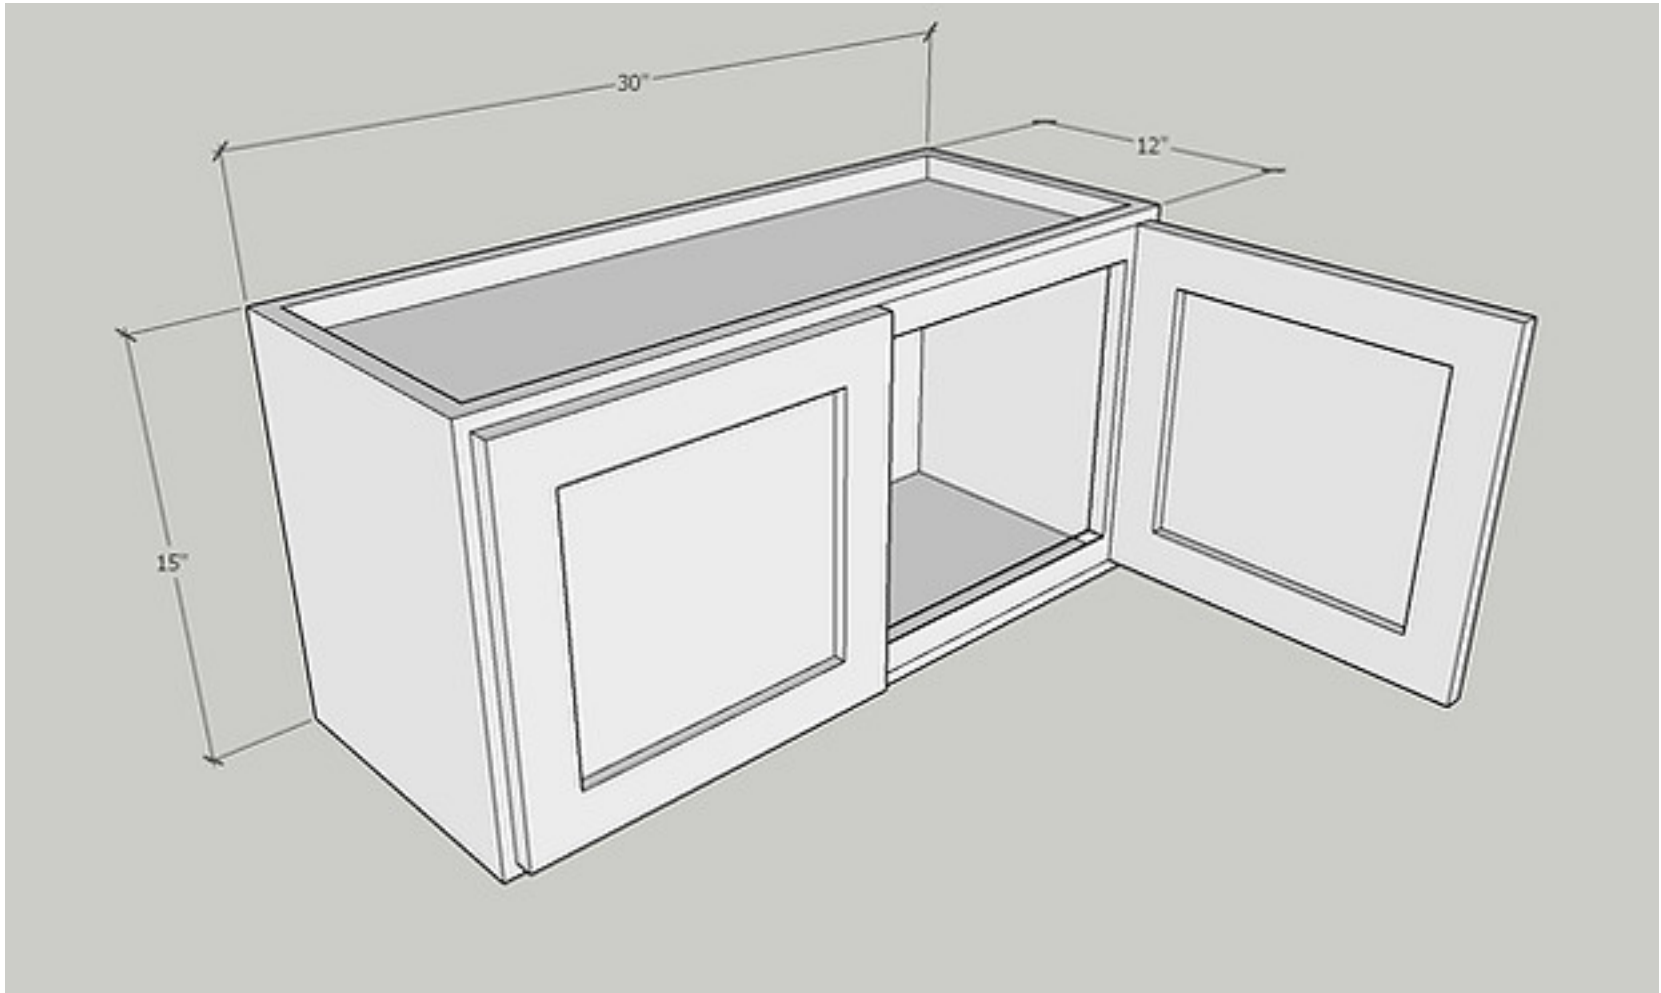

Item: W3312

Wall 33 x 12, Butt Doors

Cabinet Size: 33" Wide x 12" High x 12" Deep

Quantity: 1 PC

Door Size: 11 3/4" Wide x 11" High x 3/4" Deep

Quantity: 2 PC