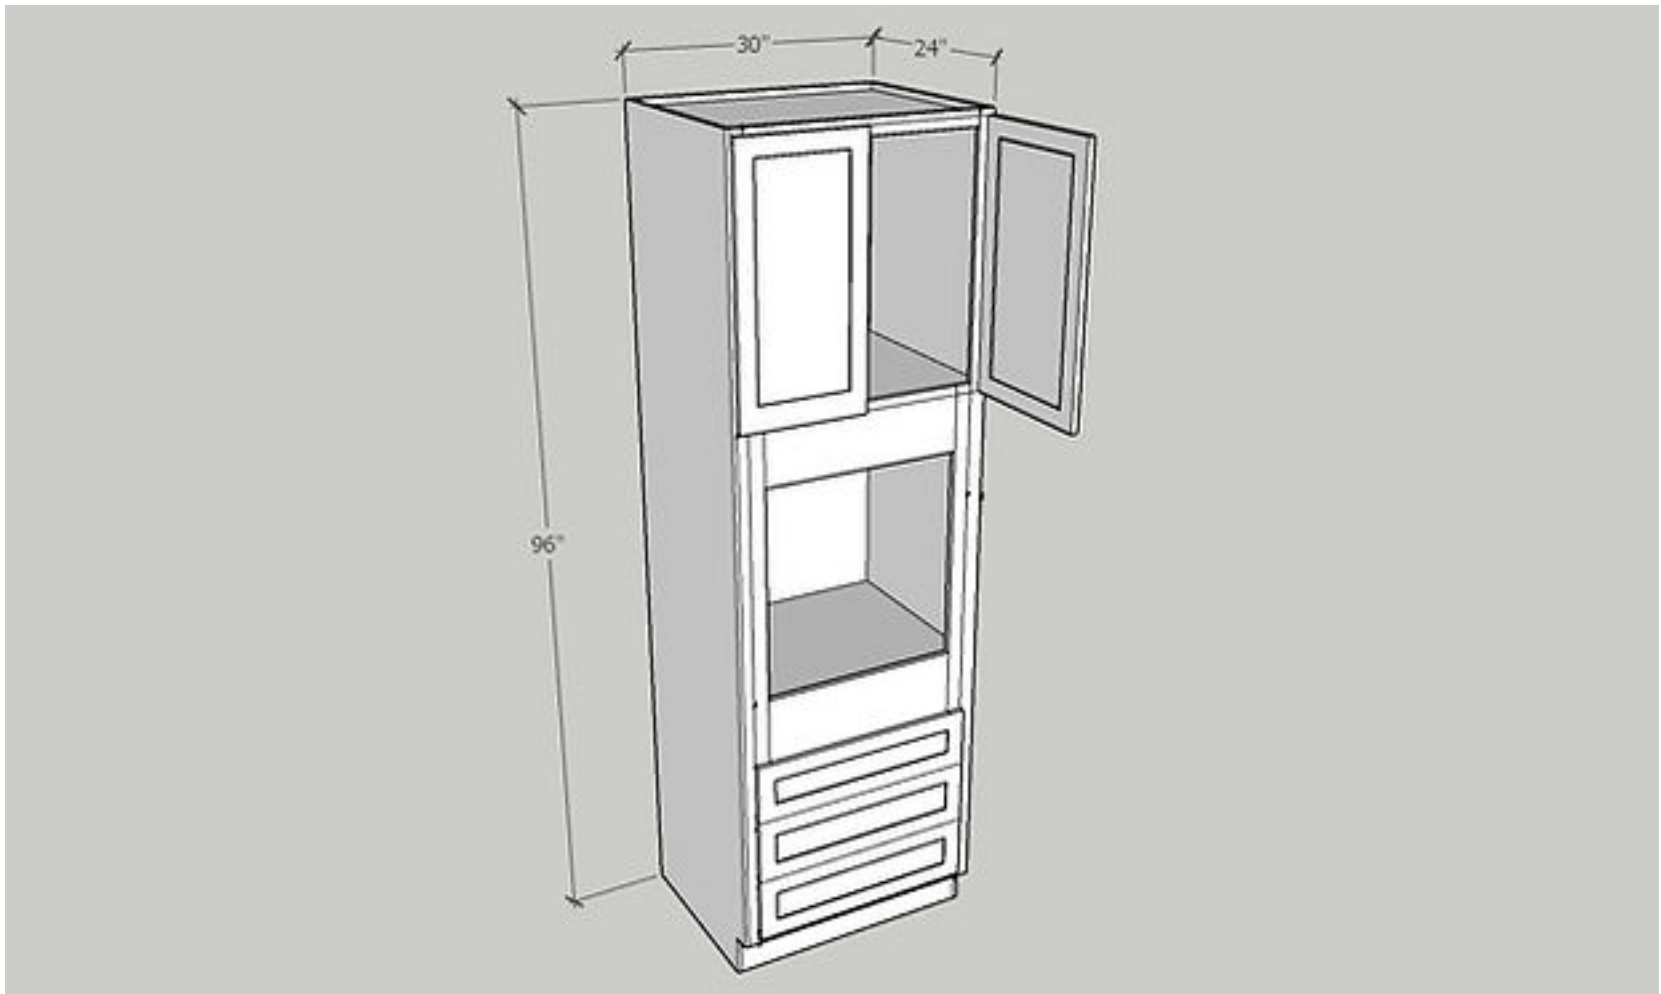

Item: O309624

Single Oven 30 x 96 x 24

Cabinet Size: 30" Wide x 96" High x 24"Deep, Quantity: 1 PC

Door Size: 14 3/4" Wide x 29" High x 3/4"Deep, Quantity: 2 PC

Drawer Front: 32 1/2" Wide x 7 3/4" High x 3/4"Deep, Quantity: 3 PC

Drawer Box: 29" Wide x 5 1/8" High x 20 3/8"Deep, Quantity: 3 PC

Oven Dimension: 23 1/2"*24 3/8"