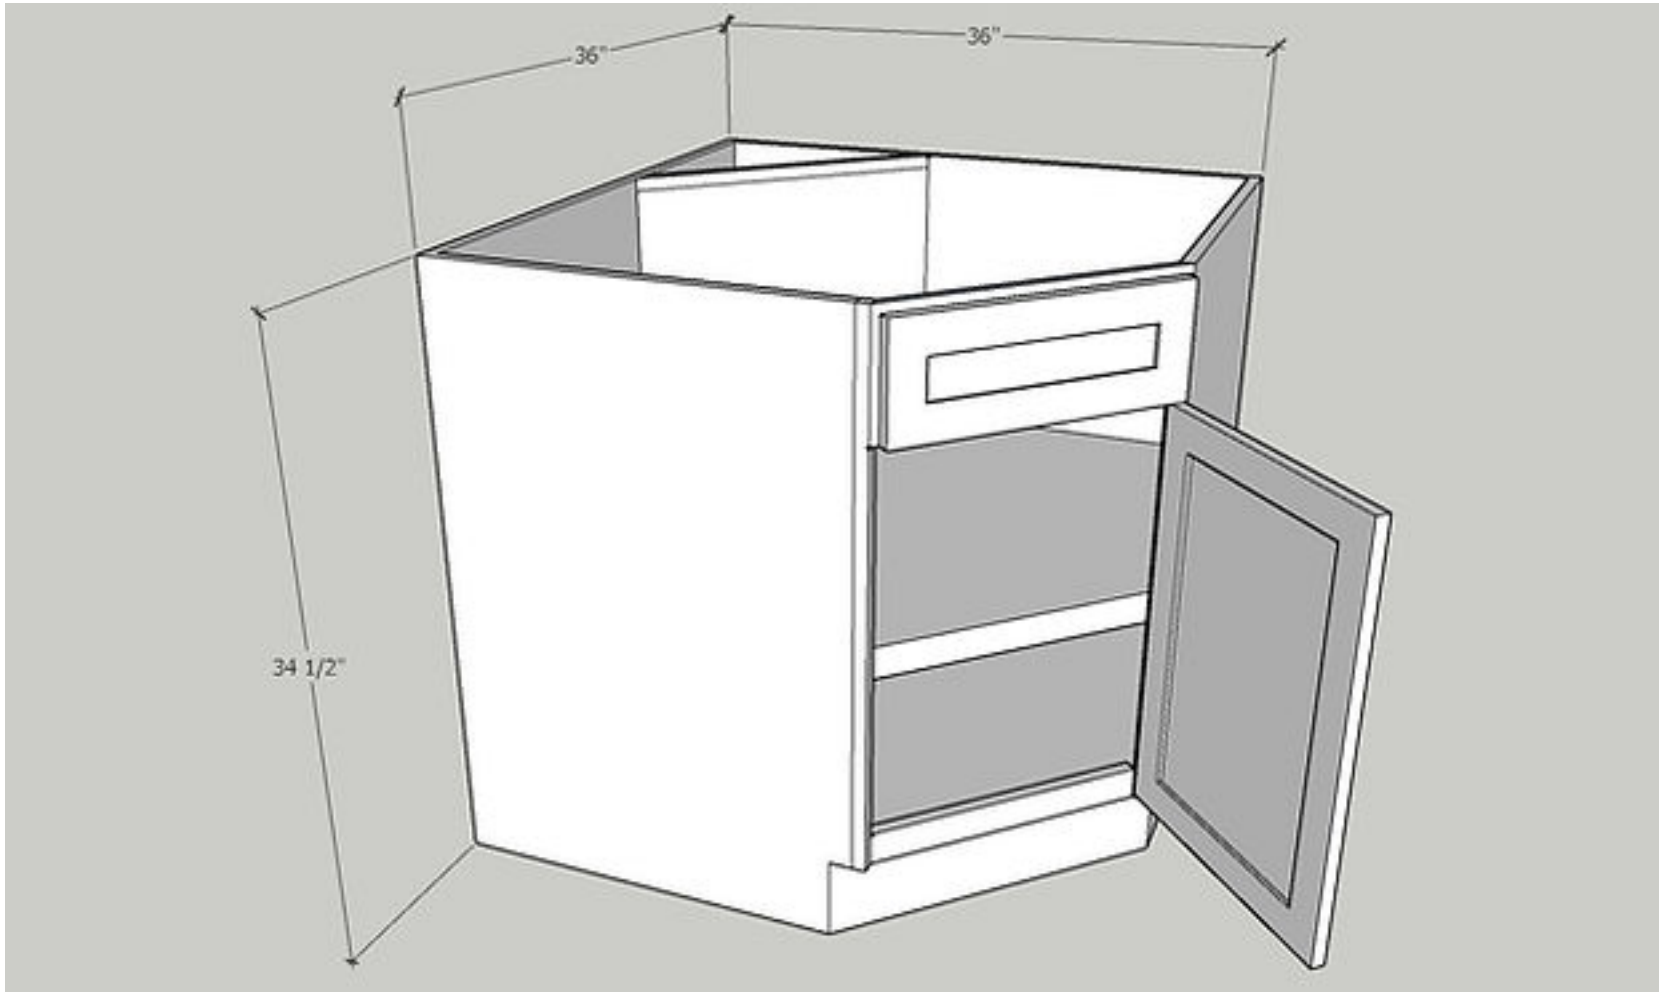

Item: CSB36

Corner Sink Base

Cabinet Size: 36" Wide x 34 1/2" High x 24"Deep, Quantity: 1 PC

Door Size: 15 1/4" Wide x 22 1/2" High x 3/4"Deep, Quantity: 2 PC

Drawer Front: 15 1/4" Wide x 6 1/4" High x 3/4"Deep, Quantity: 2 PC