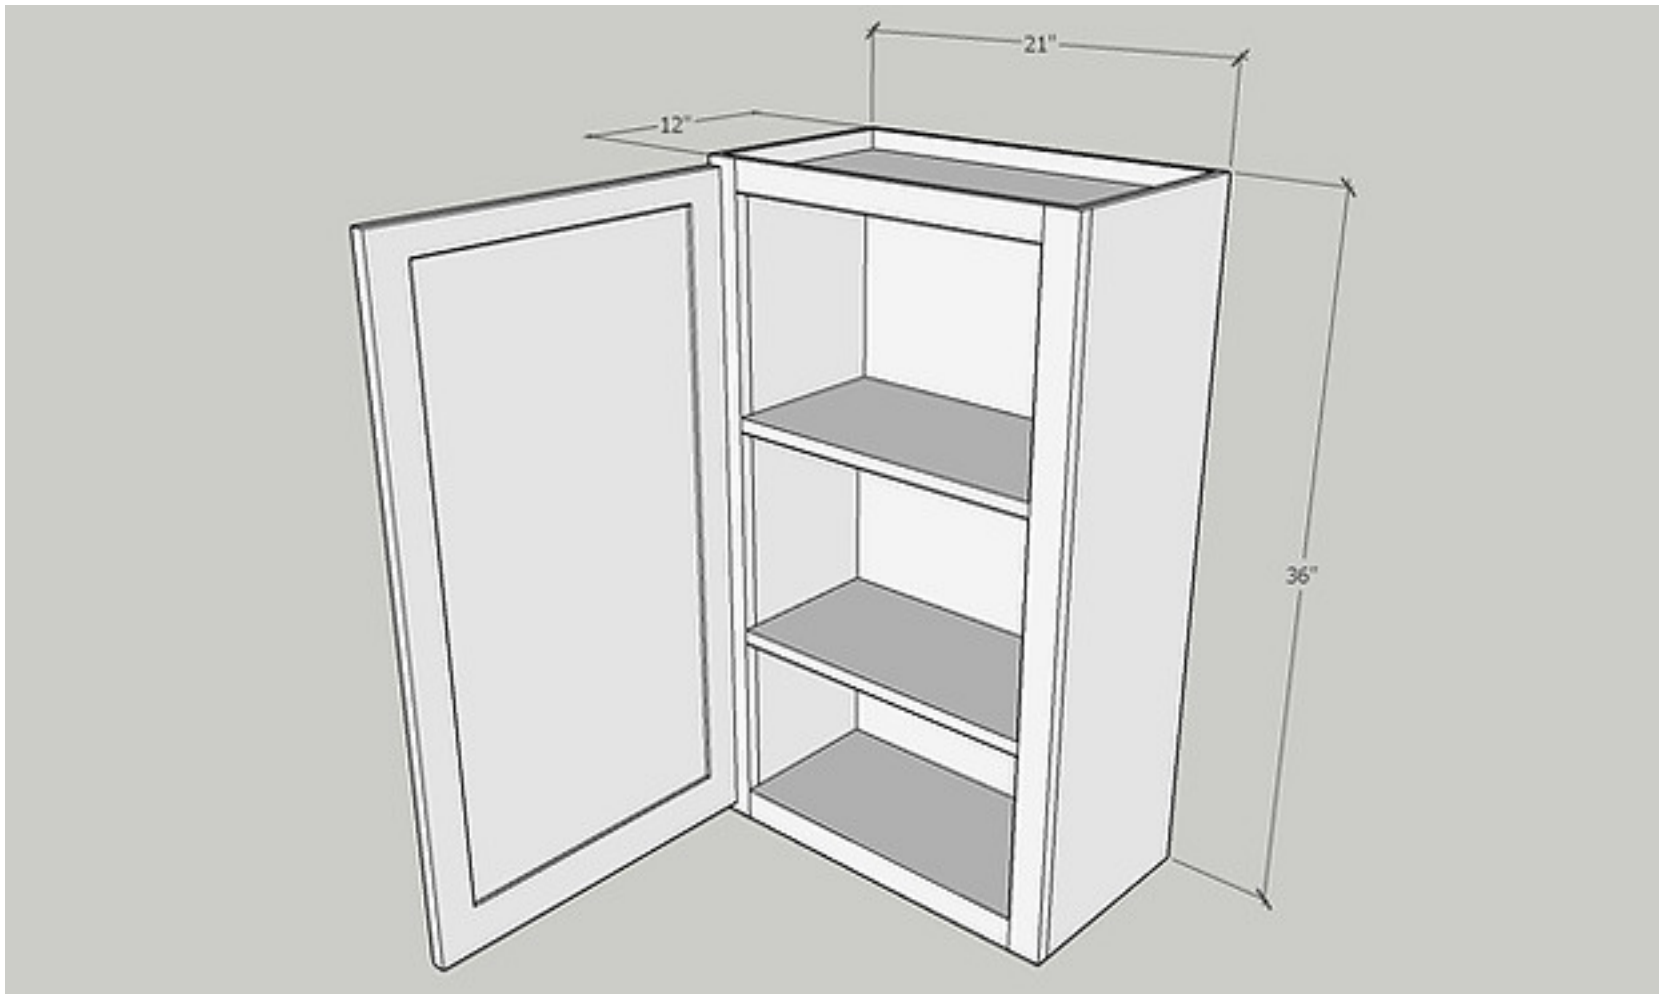

Item: W2136

Wall 21 x 36

Cabinet Size: 21" Wide x 36" High x 12" Deep

Quantity: 1 PC

Door Size: 20 1/2" Wide x 35" High x 3/4" Deep

Quantity: 1 PC