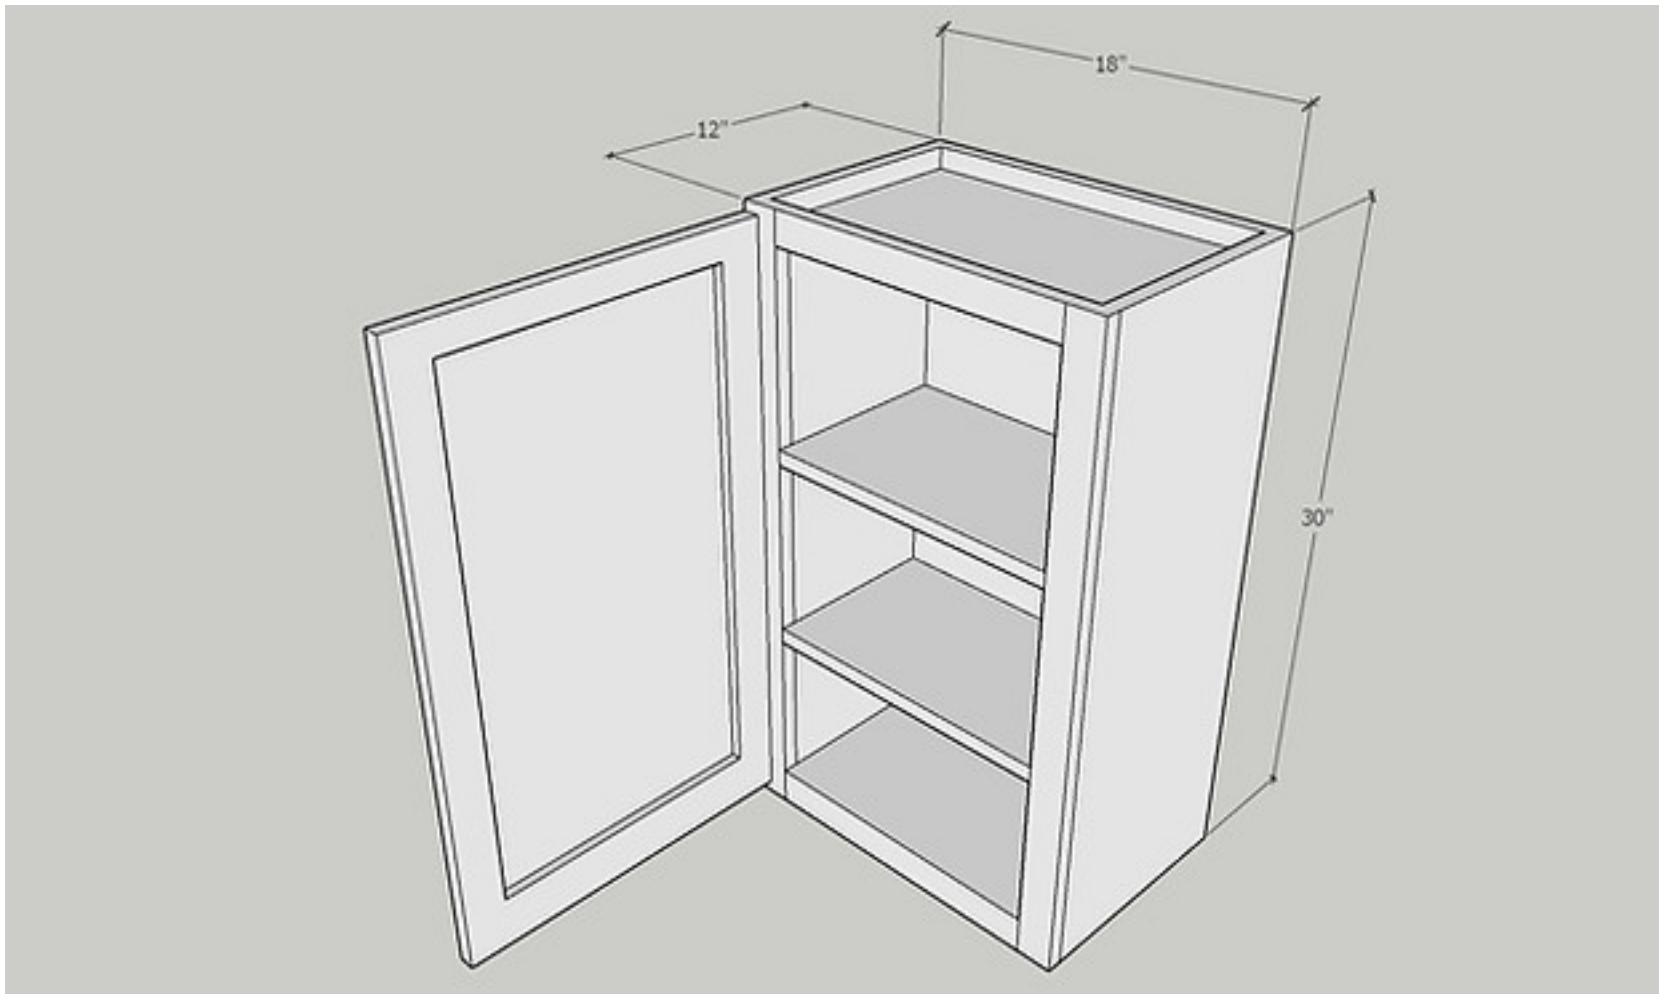

Item: W1830

Wall 18 x 30

Cabinet Size: 18" Wide x 30" High x 12" Deep

Quantity: 1 PC

Door Size: 17 1/2" Wide x 29" High x 3/4" Deep

Quantity: 1 PC