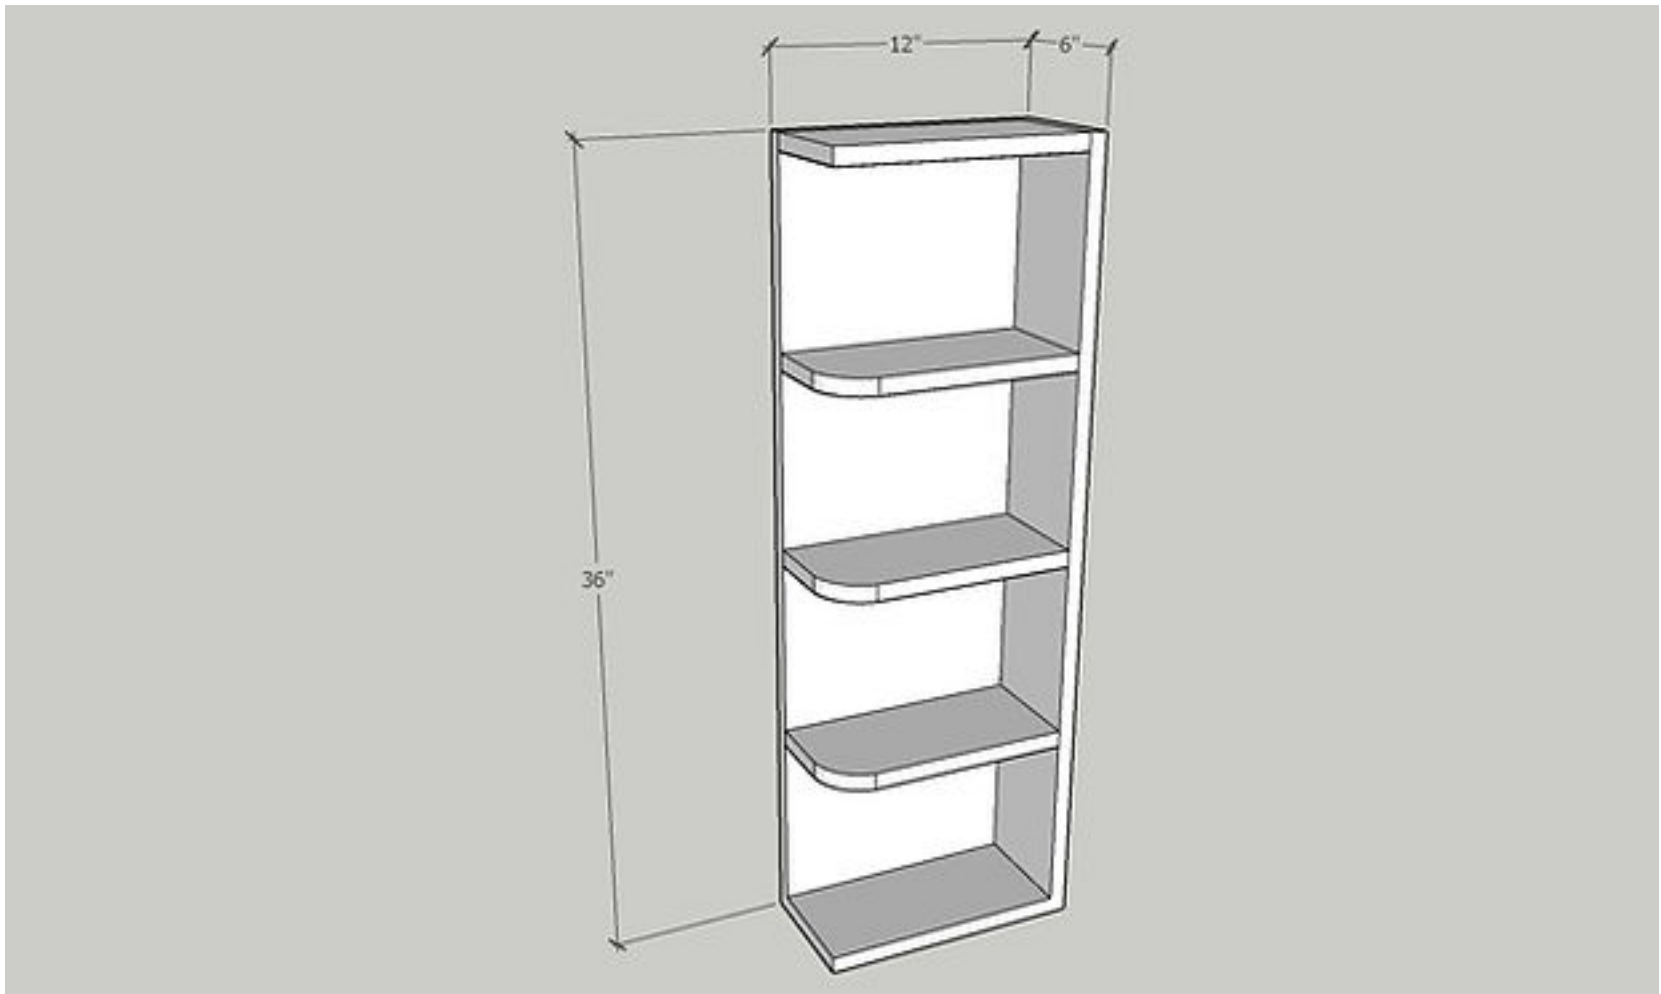

Item: OE0636

Open End 0636

Cabinet Size: 6" Wide x 36" High x 12"Deep

Quantity: 1 PC