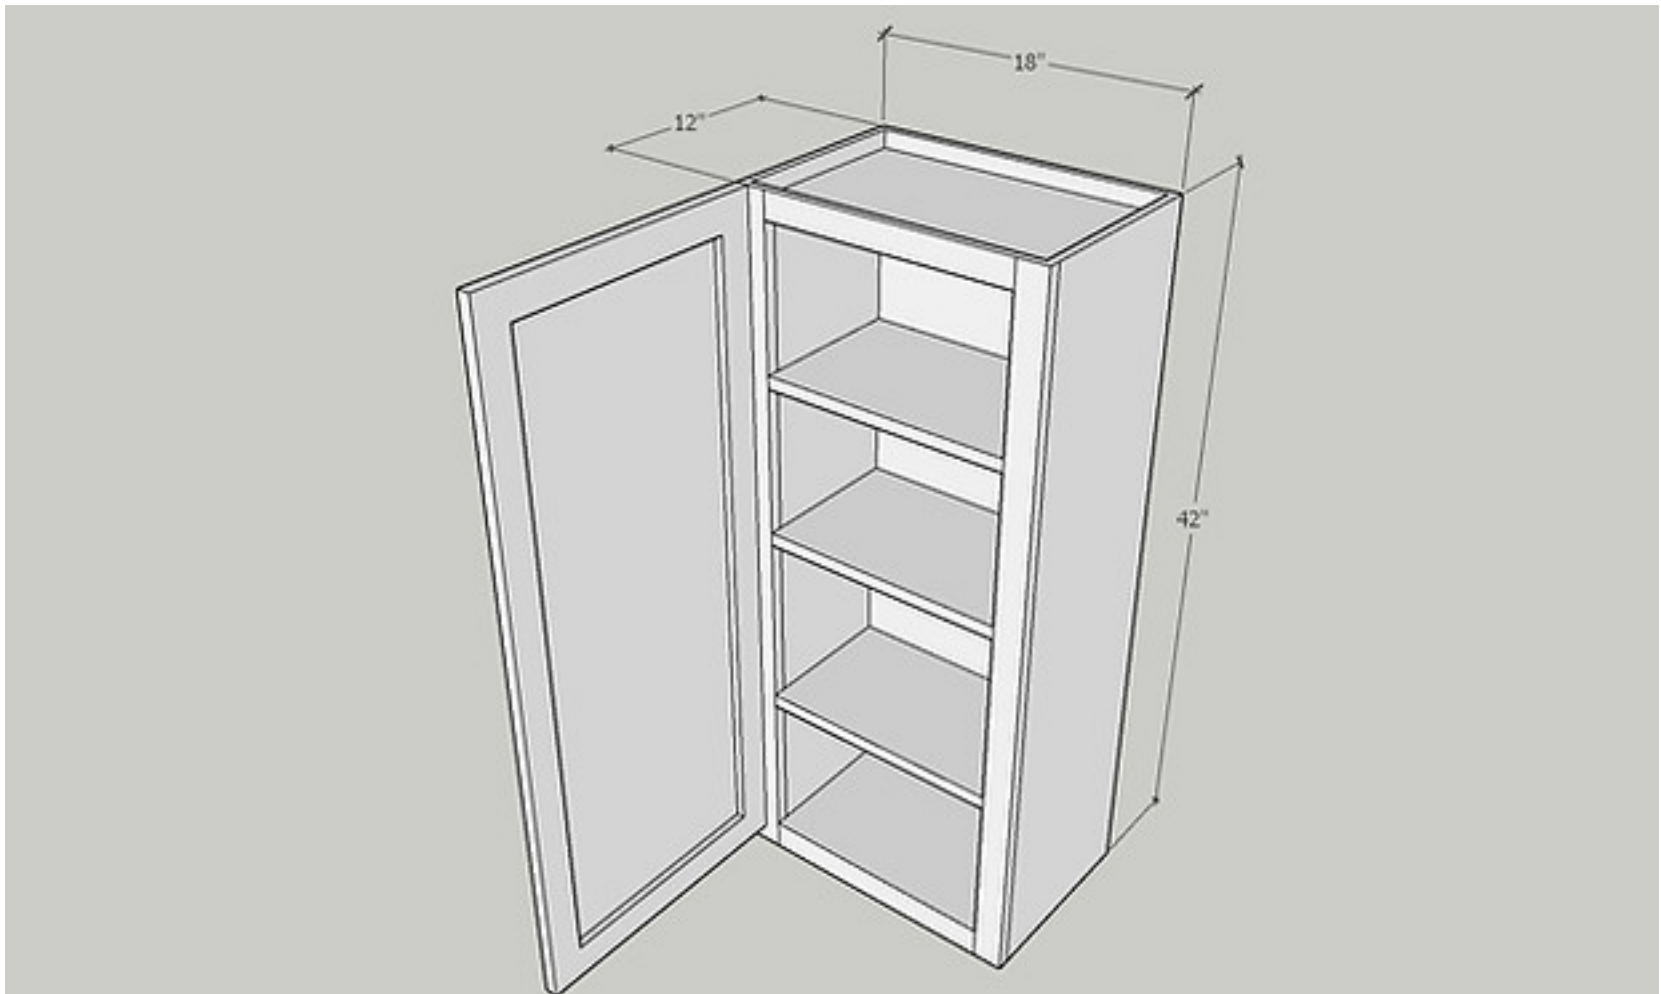

Item: W1542GD

Wall 15 x 41, Glass Doors, Glass Included

Cabinet Size: 15" Wide x 42" High x 12" Deep

Quantity: 1 PC

Door Size: 14 1/2" Wide x 41" High x 3/4" Deep

Quantity: 1 PC

Item: W1842

Wall 18 x 42