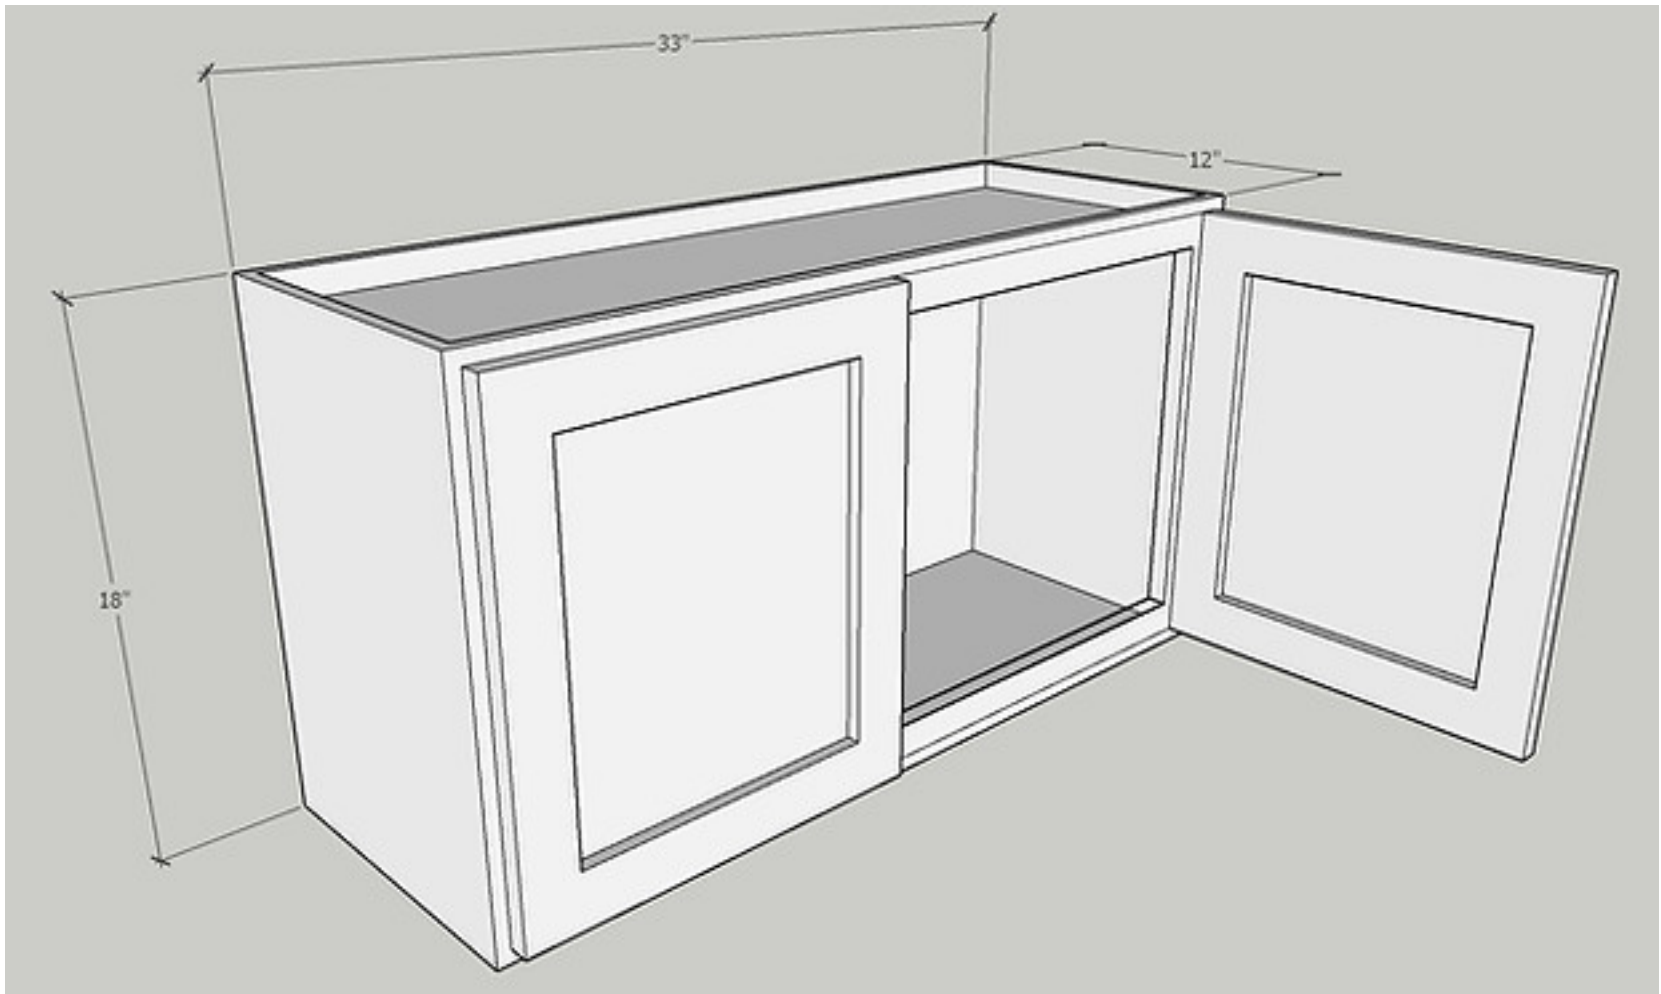

Wall 36 x 18 x 24, Butt Doors

Cabinet Size: 36" Wide x 18" High x 24"Deep

Quantity: 1 PC

Door Size: 17 3/4" Wide x 17" High x 3/4"Deep

Quantity: 2 PC

Item: W3318

Wall 33 x 18, Butt Doors

Cabinet Size: 33" Wide x 18" High x 12" Deep