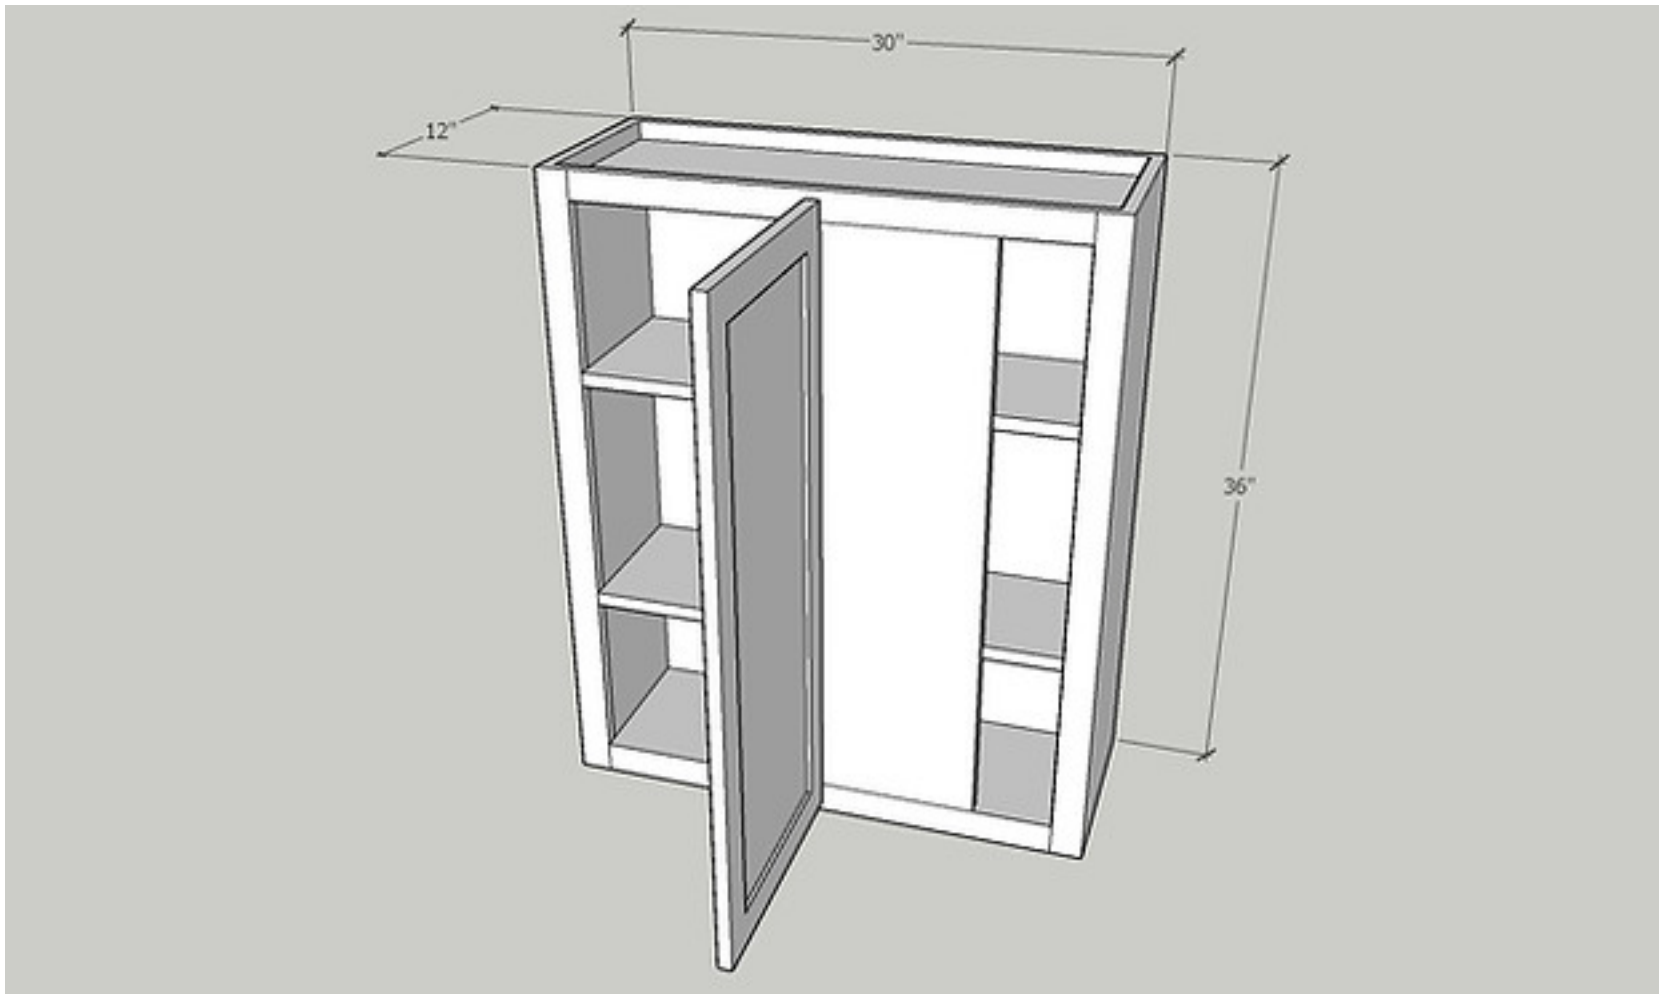

Item: WBC3036

Wall Blind Corner, Install Range 28"min 31"max

Cabinet Size: 30" Wide x 36" High x 12"Deep

Quantity: 1 PC

Door Size: 14 1/2" Wide x 35" High x 3/4"Deep

Quantity: 1 PC