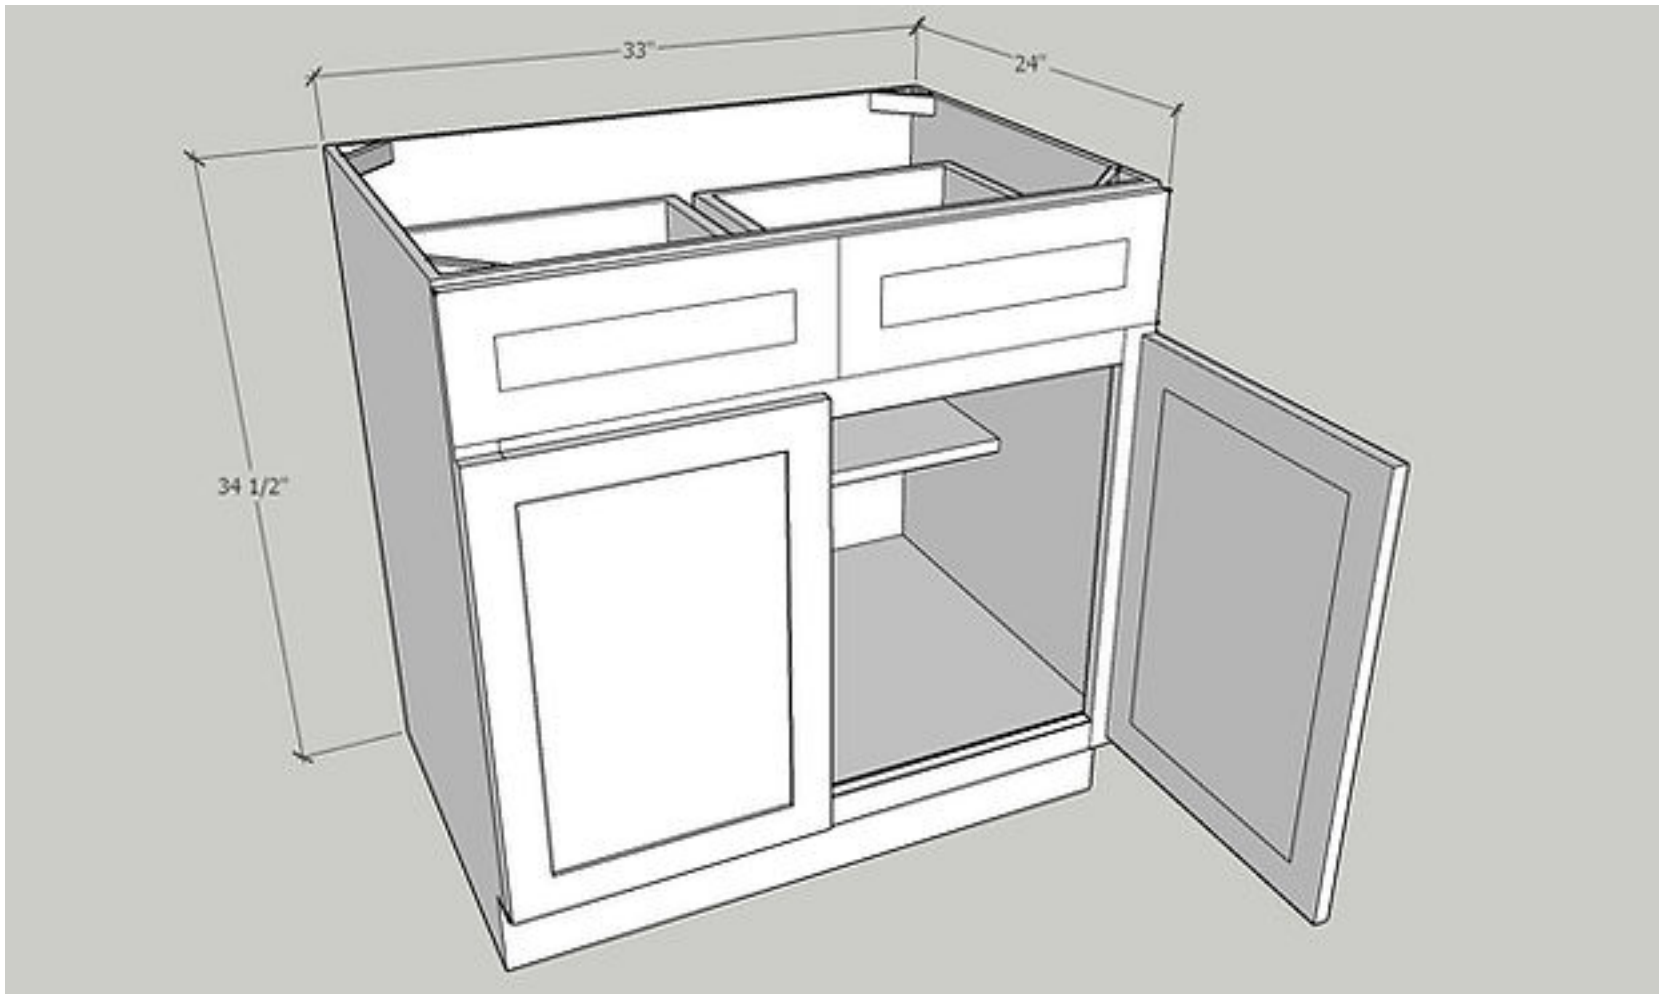

Item: B33

Base 33 (Butt Doors)

Cabinet Size: 33" Wide x 34 1/2" High x 24" Deep

Quantity: 1 PC

Door Size: 16 1/4" Wide x 22 1/2" High x 3/4" Deep

Quantity: 2 PC

Drawer Front: 16 1/4" Wide x 6 1/4" High x 3/4" Deep

Quantity: 2 PC

Drawer Box: 13 1/2" Wide x 3 1/4" High x 20 3/8" Deep

Quantity: 2 PC