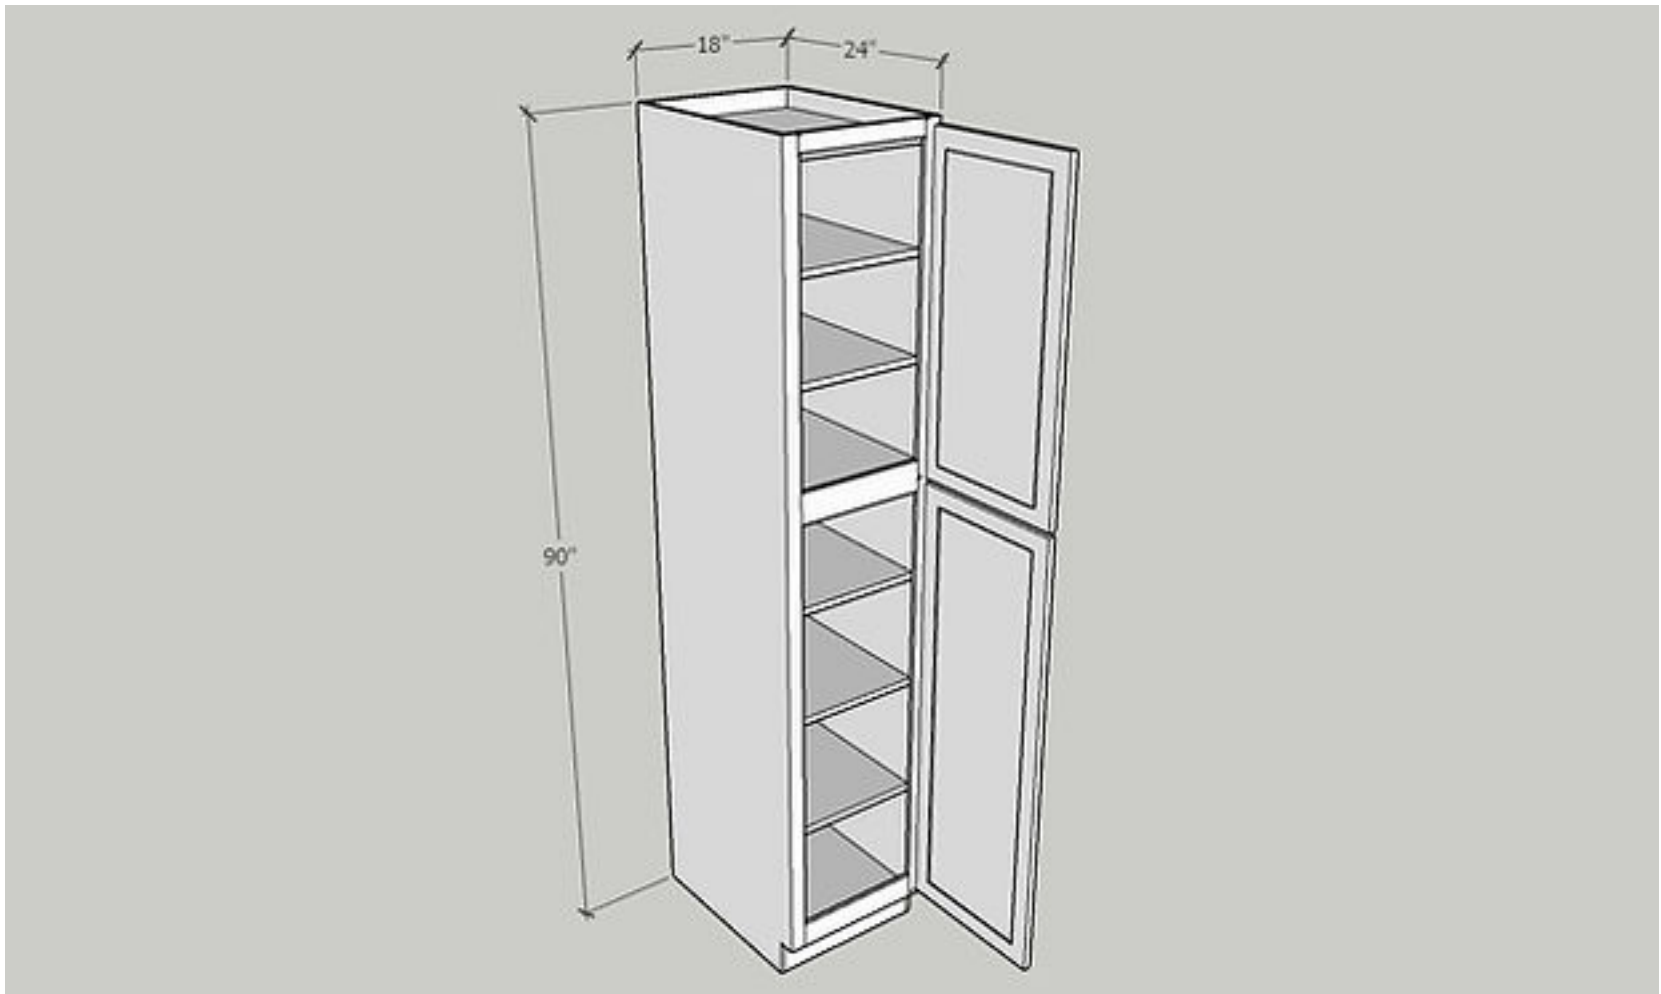

Item: U189024

Utility 18 x 90 x 24

Cabinet Size: 18" Wide x 90" High x 24"Deep, Quantity: 1 PC

Top Door Size: 17 1/2" Wide x 35" High x 3/4"Deep, Quantity: 1 PC

Bottom Door Size: 17 1/2" Wide x 49 1/4" High x 3/4"Deep, Quantity: 1 PC