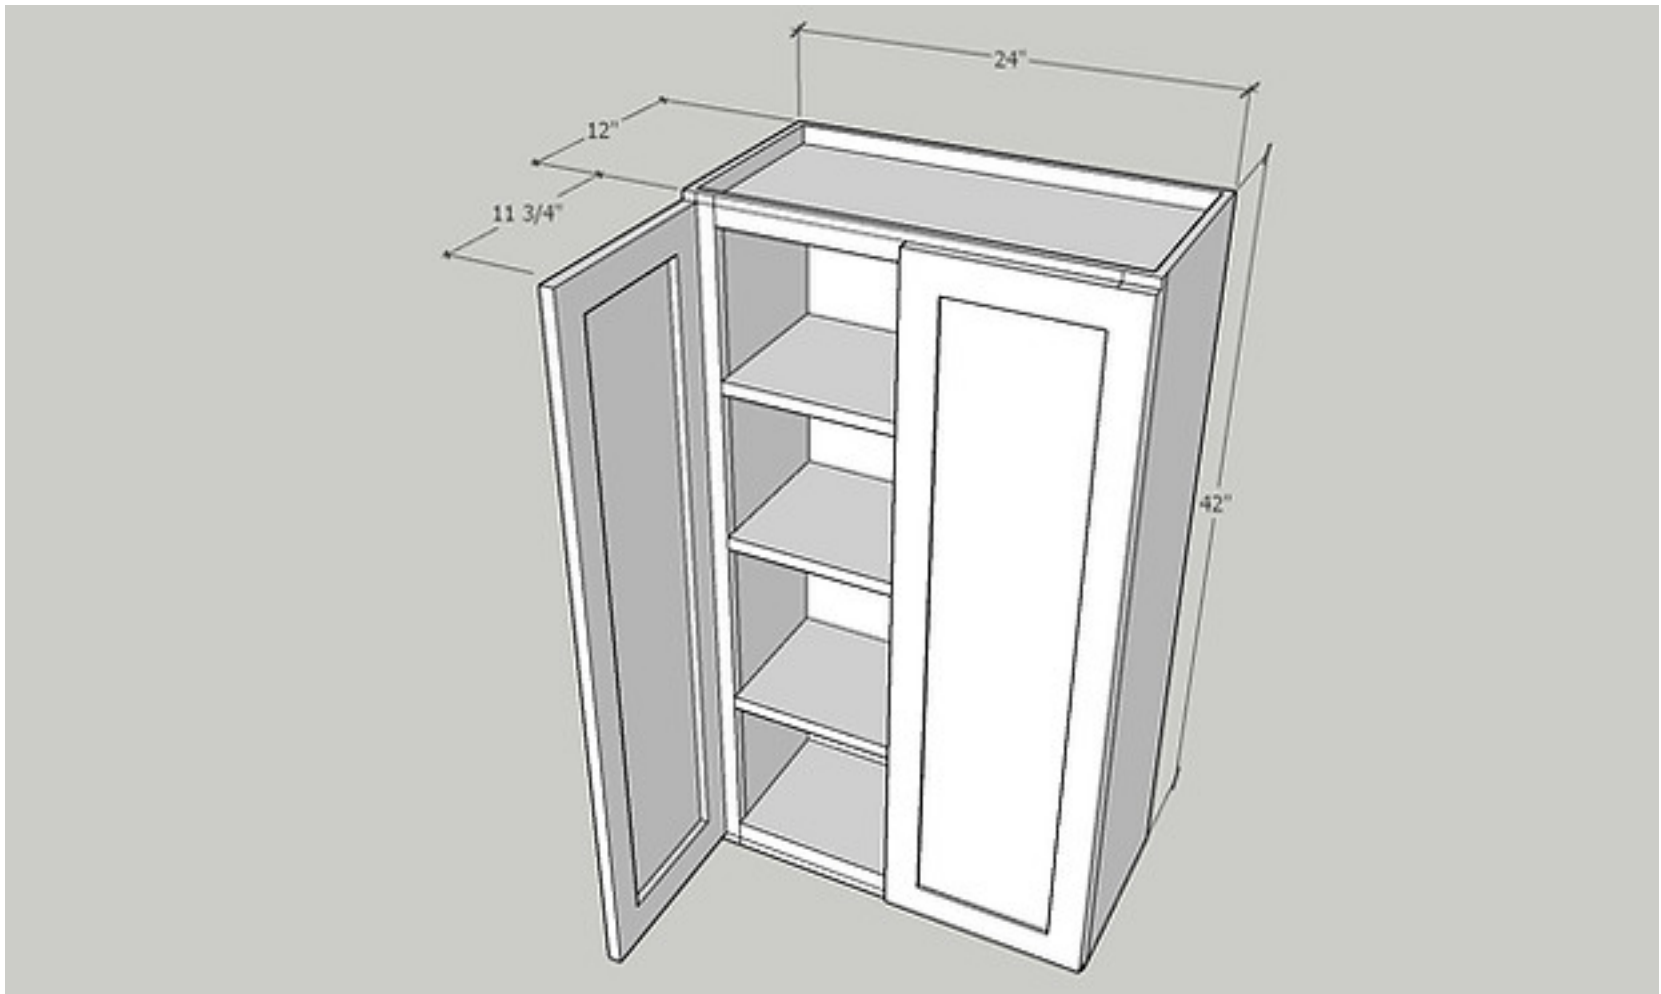

Item: W2442

Wall 24 x 42

Cabinet Size: 24" Wide x 42" High x 12" Deep

Quantity: 1 PC

Door Size: 11 3/4" Wide x 41" High x 3/4" Deep

Quantity: 2 PC