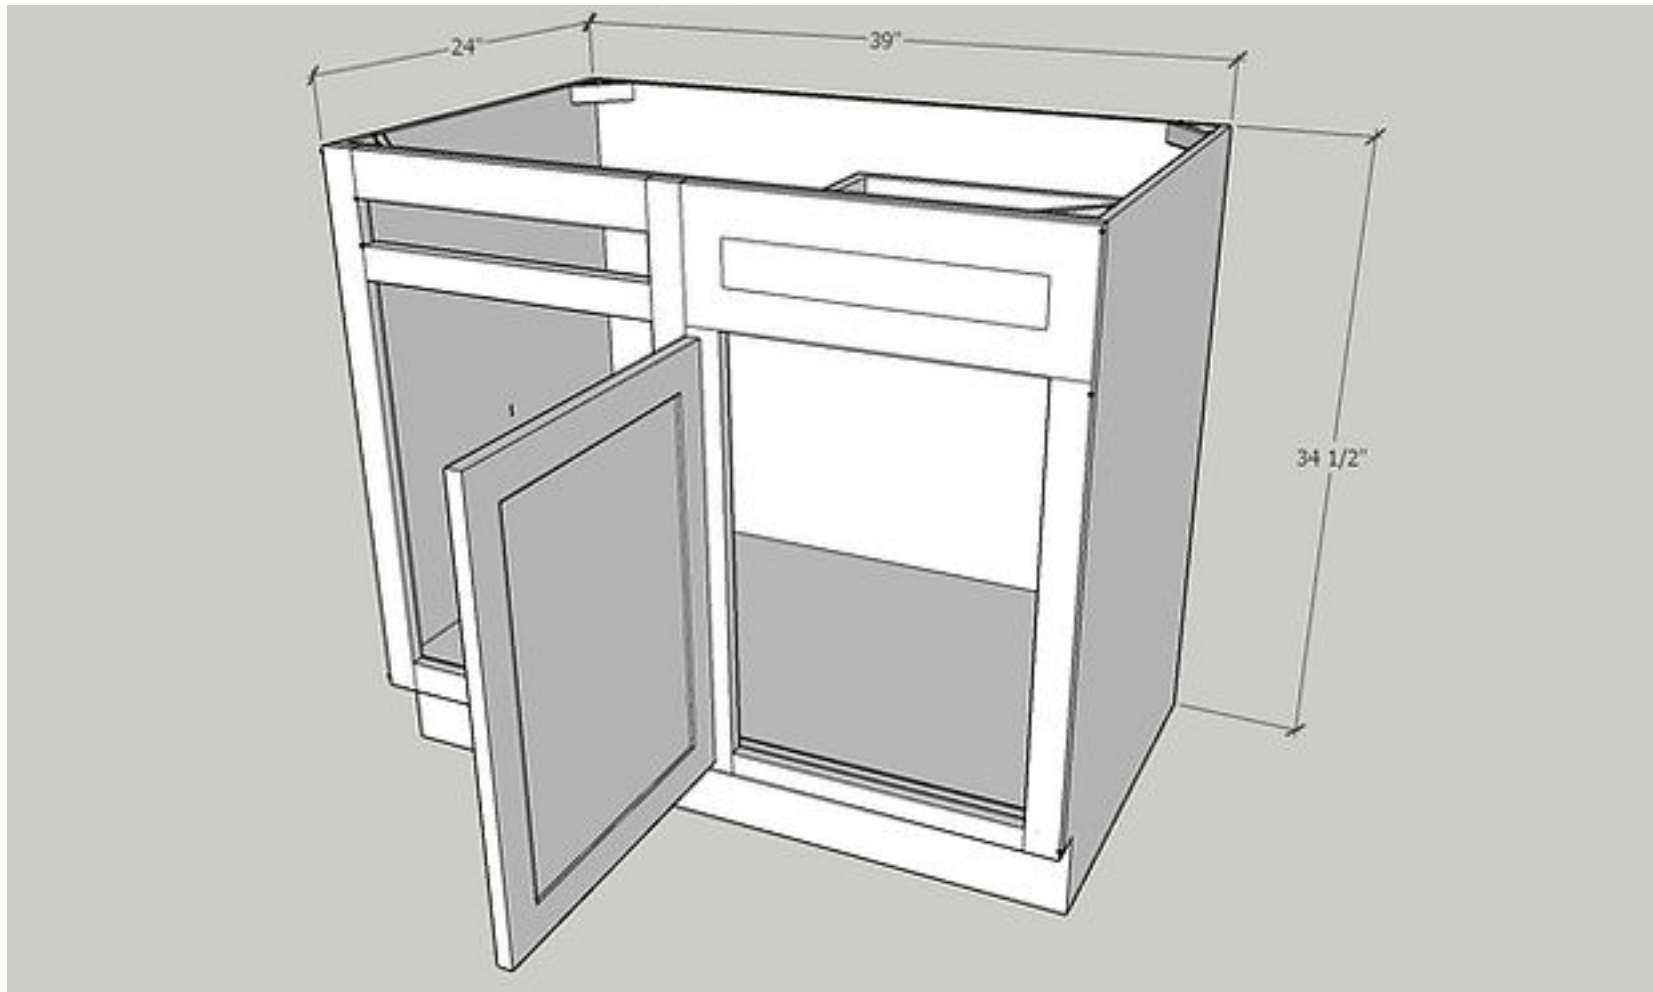

Item: BBC42

Blind Base Corner 42

Cabinet Size: 39" Wide x 34 1/2" High x 24"Deep

Quantity: 1 PC

Door Size: 17 1/2" Wide x 22 1/2" High x 3/4"Deep

Quantity: 1 PC

Drawer Front: 17 1/2" Wide x 6 1/4" High x 3/4"Deep

Quantity: 1 PC

Drawer Box: 14" Wide x 3 3/8" High x 20 3/8"Deep

Quantity: 1 PC