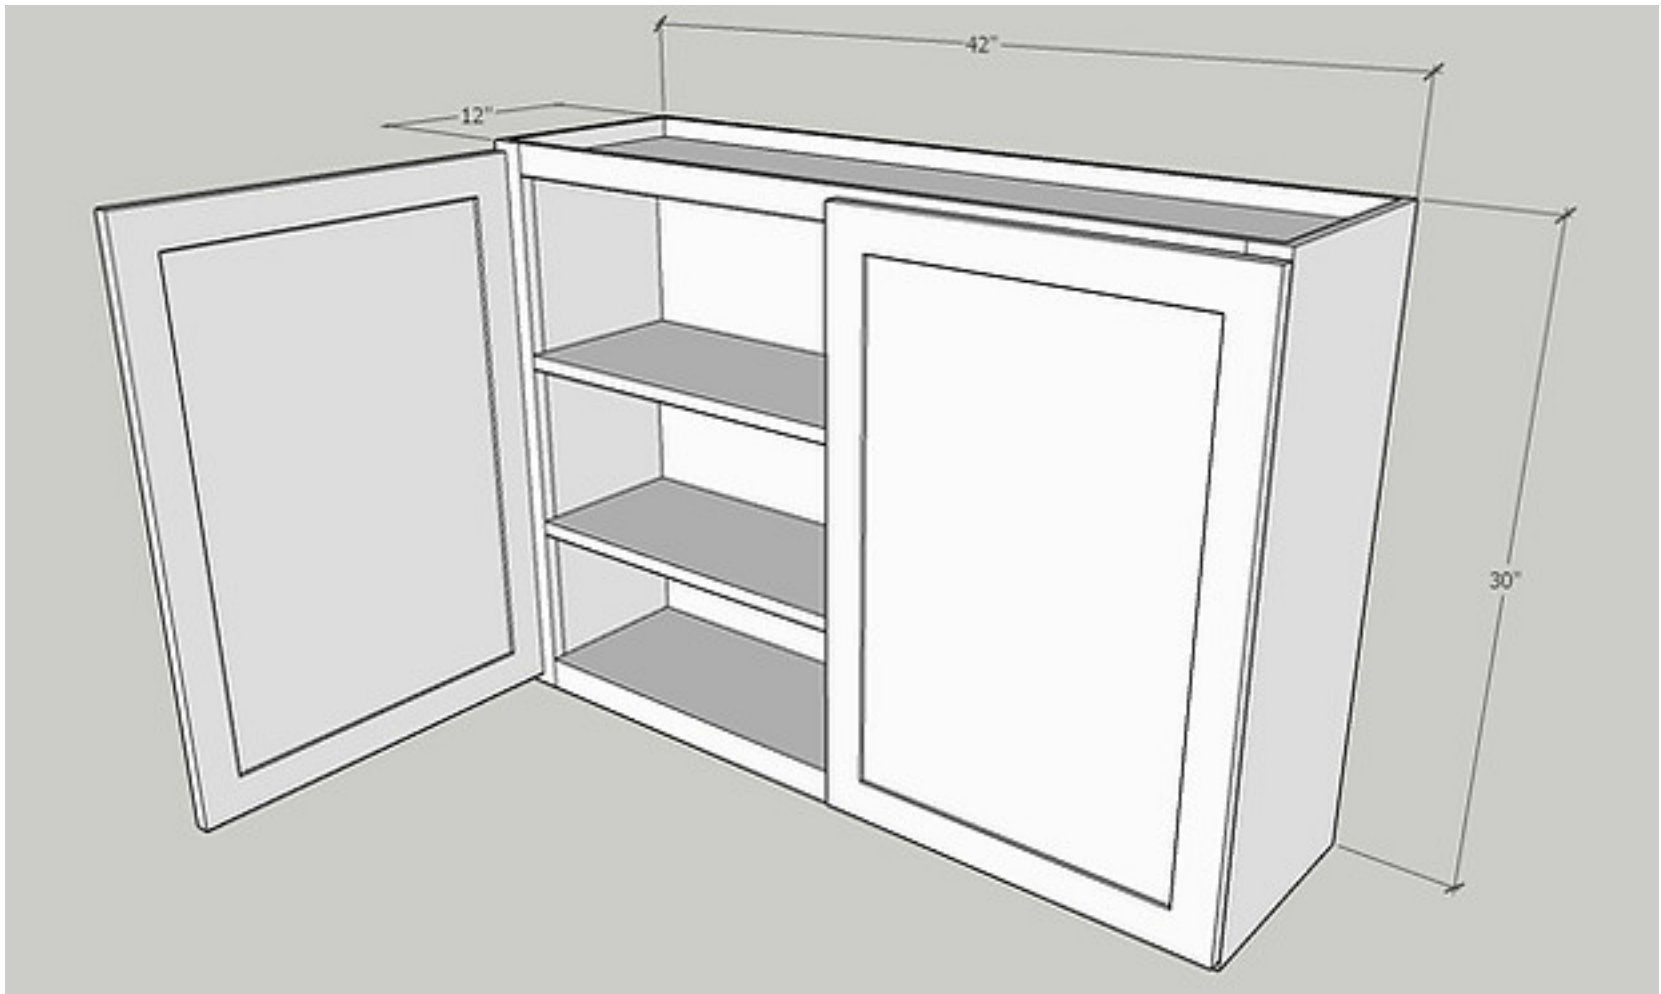

Item: W2430GD

Wall 24 x 30, Glass Doors, Glass Included

Cabinet Size: 24" Wide x 30" High x 12" Deep

Quantity: 1 PC

Door Size: 11 3/4" Wide x 29" High x 3/4" Deep

Quantity: 1 PC