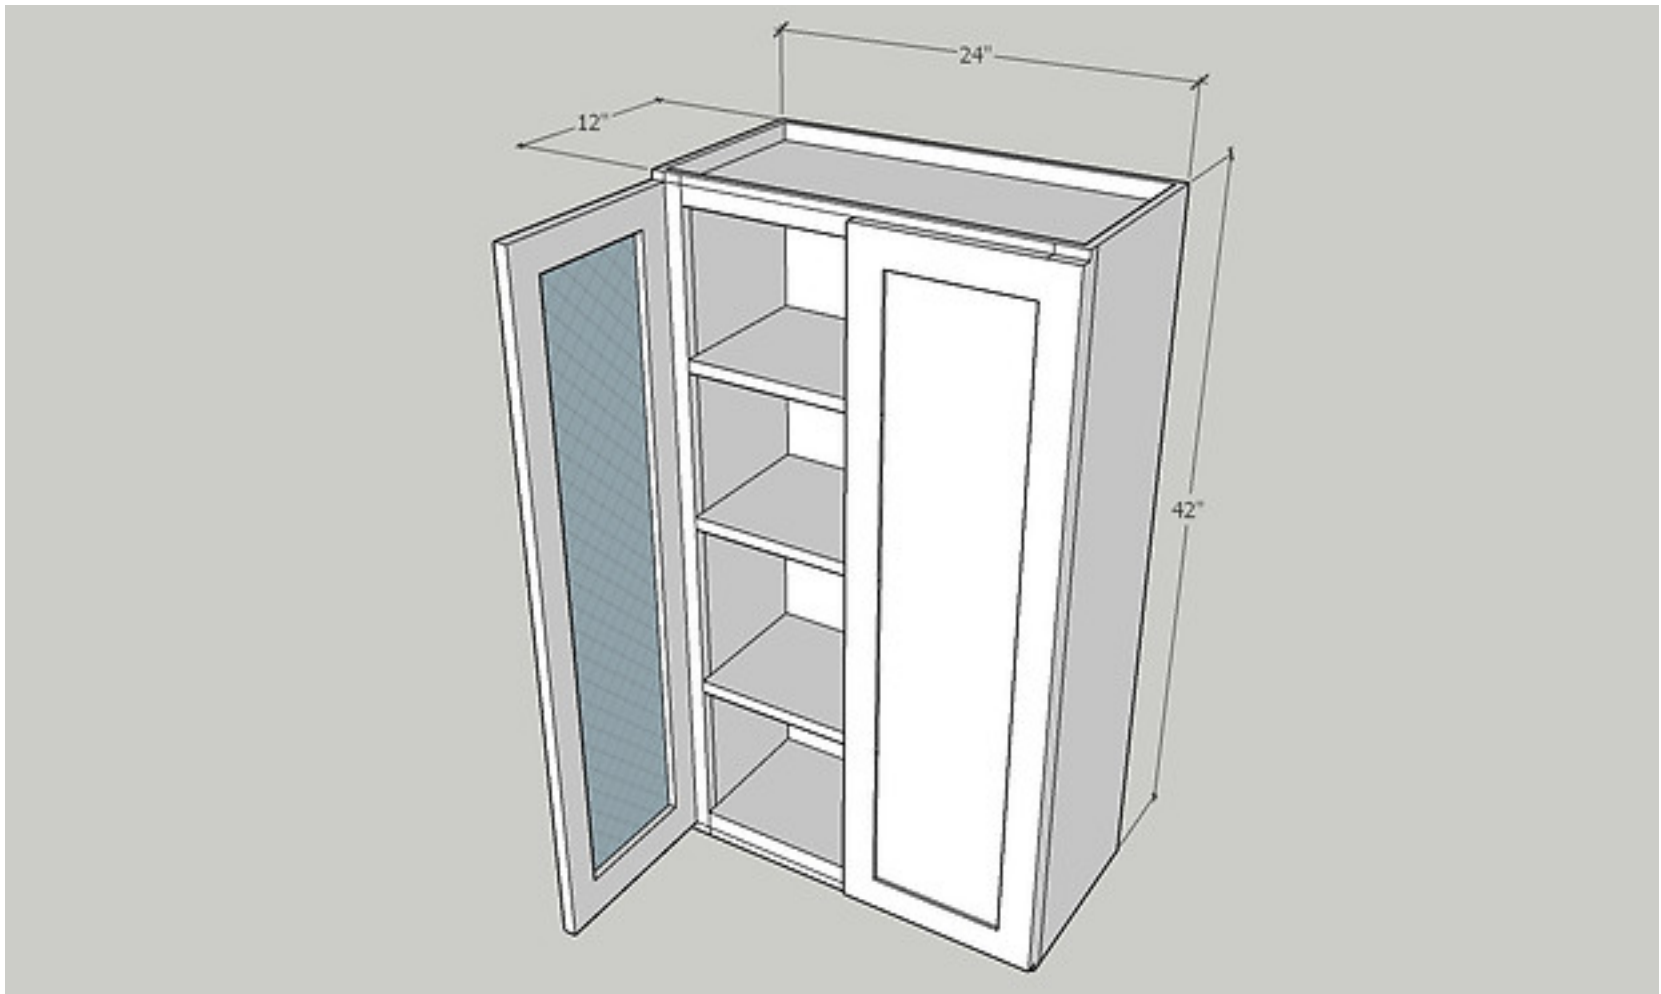

Item: W2442GD

Wall 24 x 42, Glass Doors, Glass Included

Cabinet Size: 24" Wide x 42" High x 12" Deep

Quantity: 1 PC

Door Size: 11 3/4" Wide x 41" High x 3/4" Deep

Quantity: 1 PC