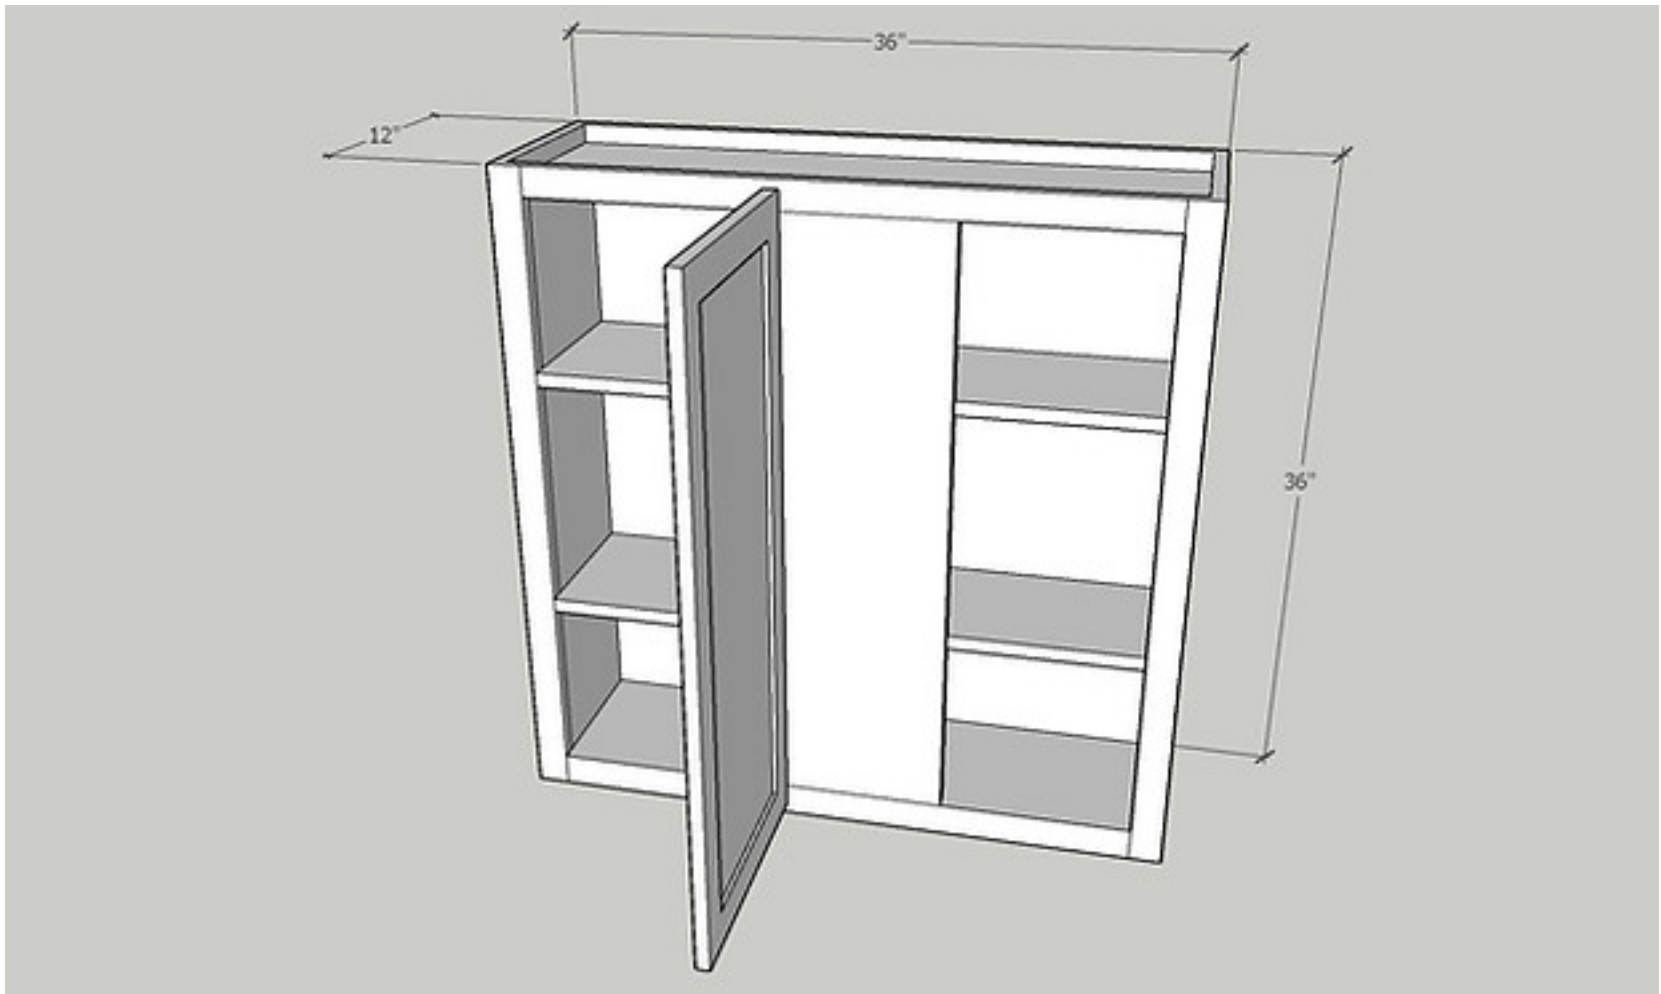

Item: WBC3642

Wall Blind Corner, Install Range 28"min 31"max

Cabinet Size: 36" Wide x 42" High x 12"Deep

Quantity: 1 PC

Door Size: 14 1/2" Wide x 41" High x 3/4"Deep

Quantity: 1 PC