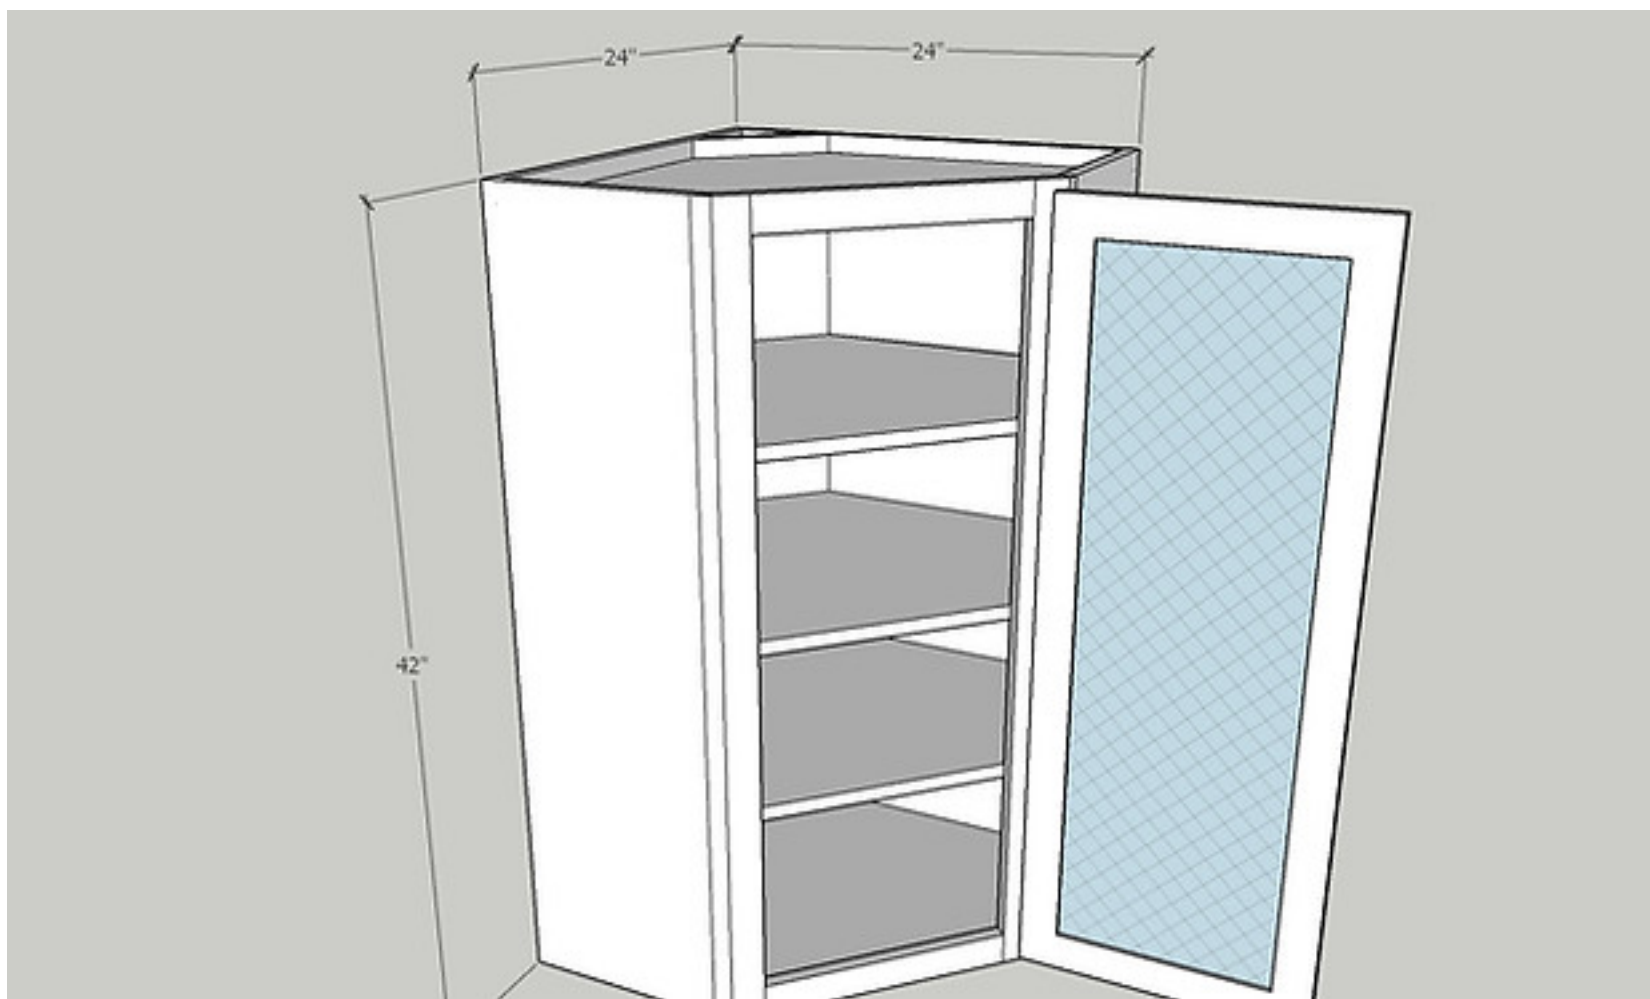

Item: DCW2442GD

Diagonal Corner Wall GD Glass Doors, Glass Included

Cabinet Size: 24" Wide x 42" High x 24" Deep

Quantity: 1 PC

Door Size: 15 1/4" Wide x 41" High x 3/4" Deep

Quantity: 1 PC