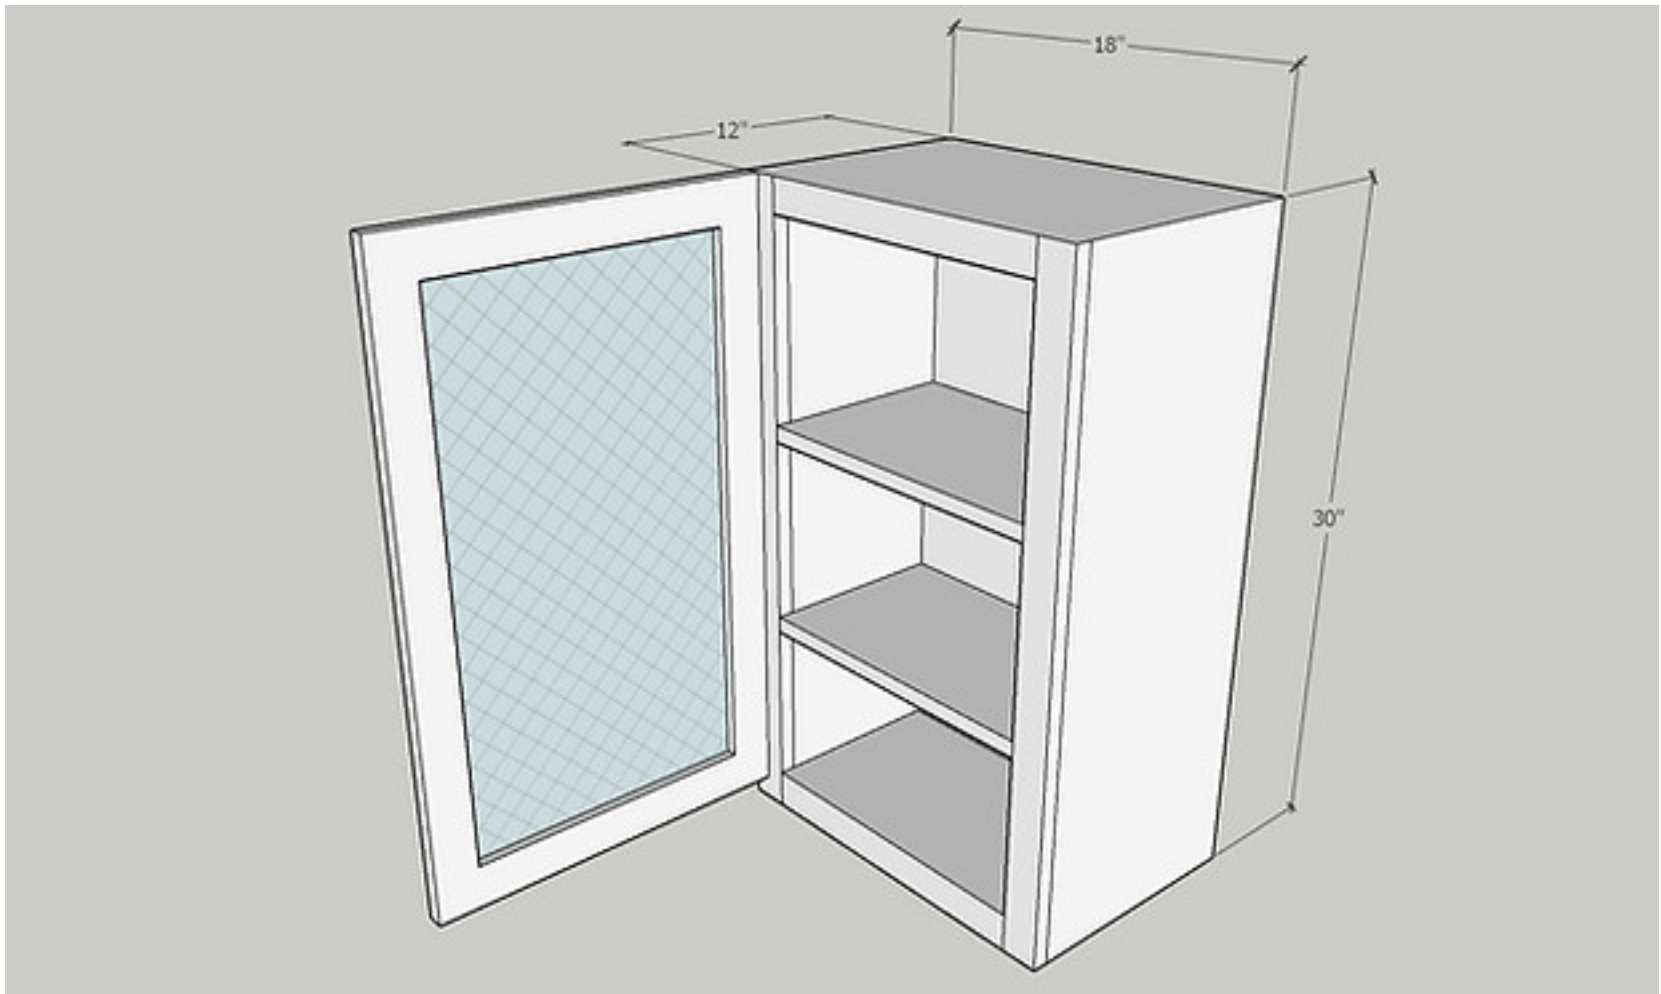

Item: W1830GD

Wall 18 x 30, Glass Doors, Glass Included

Cabinet Size: 18" Wide x 30" High x 12" Deep

Quantity: 1 PC

Door Size: 17 1/2" Wide x 29" High x 3/4" Deep

Quantity: 1 PC