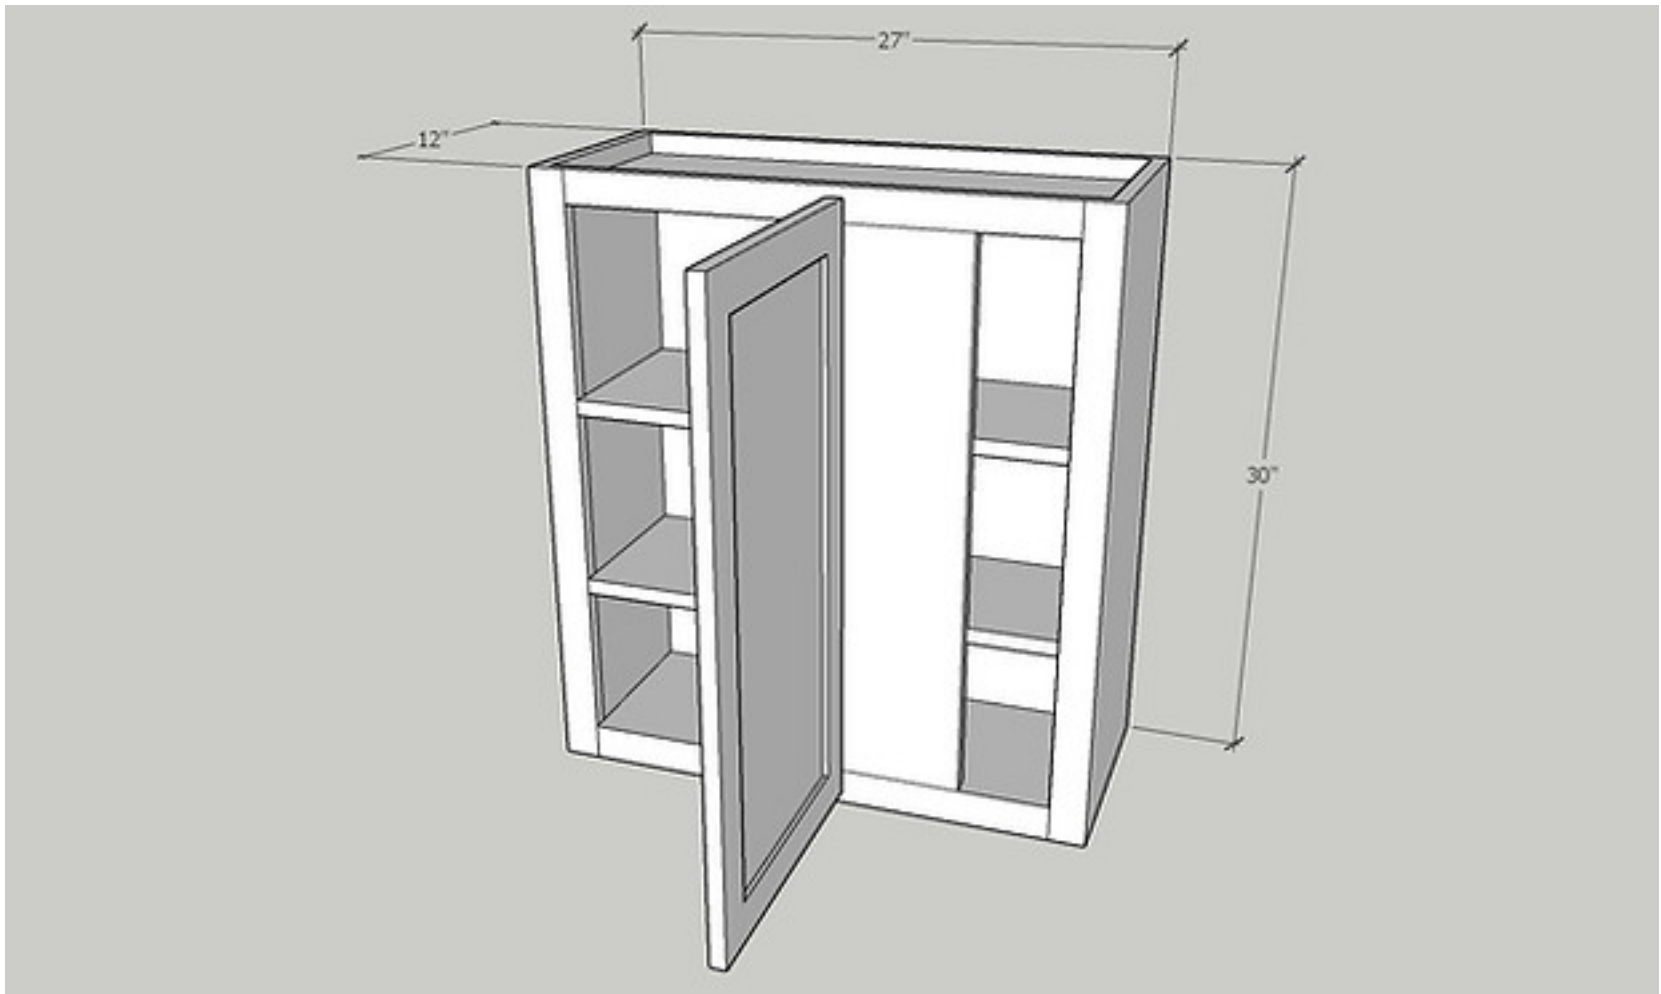

Item: WBC2730

Wall Blind Corner, Install Range 28"min 31"max

Cabinet Size: 27" Wide x 30" High x 12"Deep

Quantity: 1 PC

Door Size: 14 1/2" Wide x 29" High x 3/4"Deep

Quantity: 1 PC