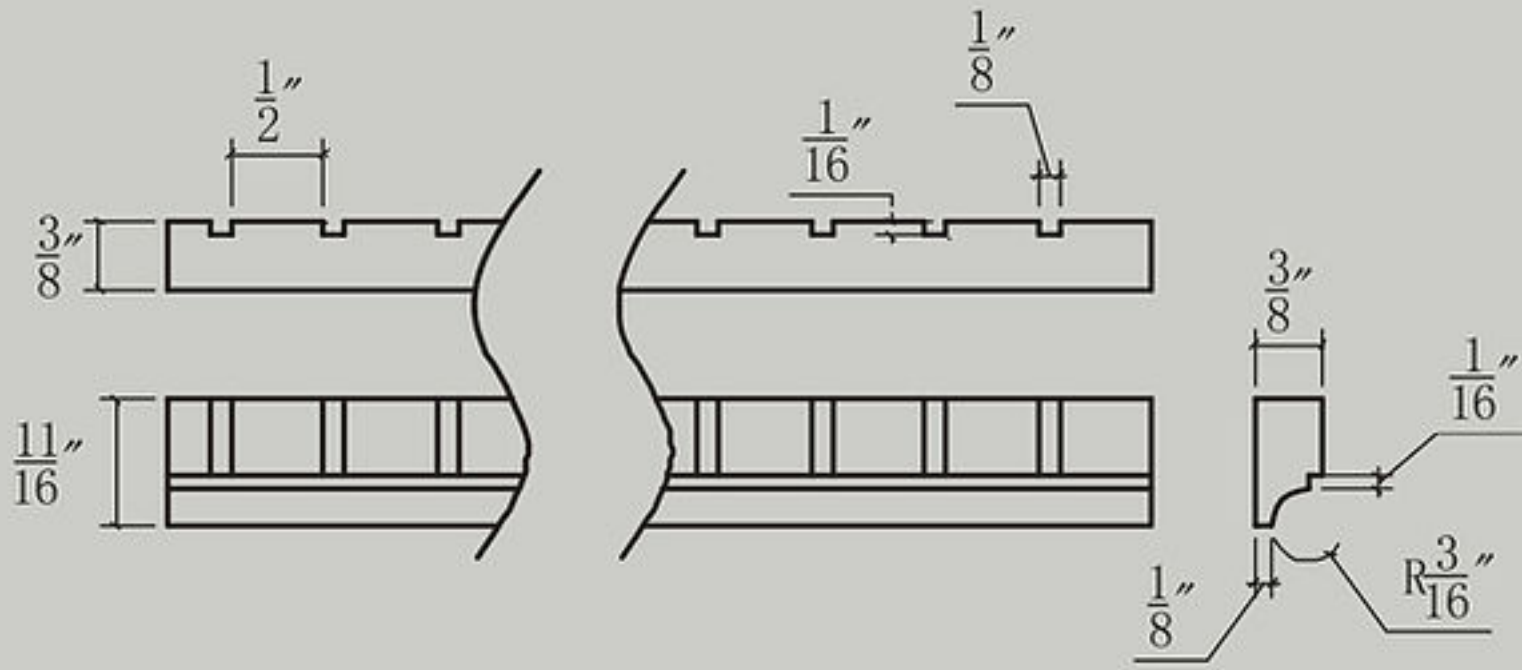

Item: SHM

Shoe Molding

96" Wide x $\frac{11}{16}$ " High x $\frac{11}{16}$ " Deep

Item: DMTIS

Dentil Molding

96" Wide x $\frac{3}{8}$ " High x $\frac{7}{8}$ " Deep

Item: FBM

Furniture Base Molding