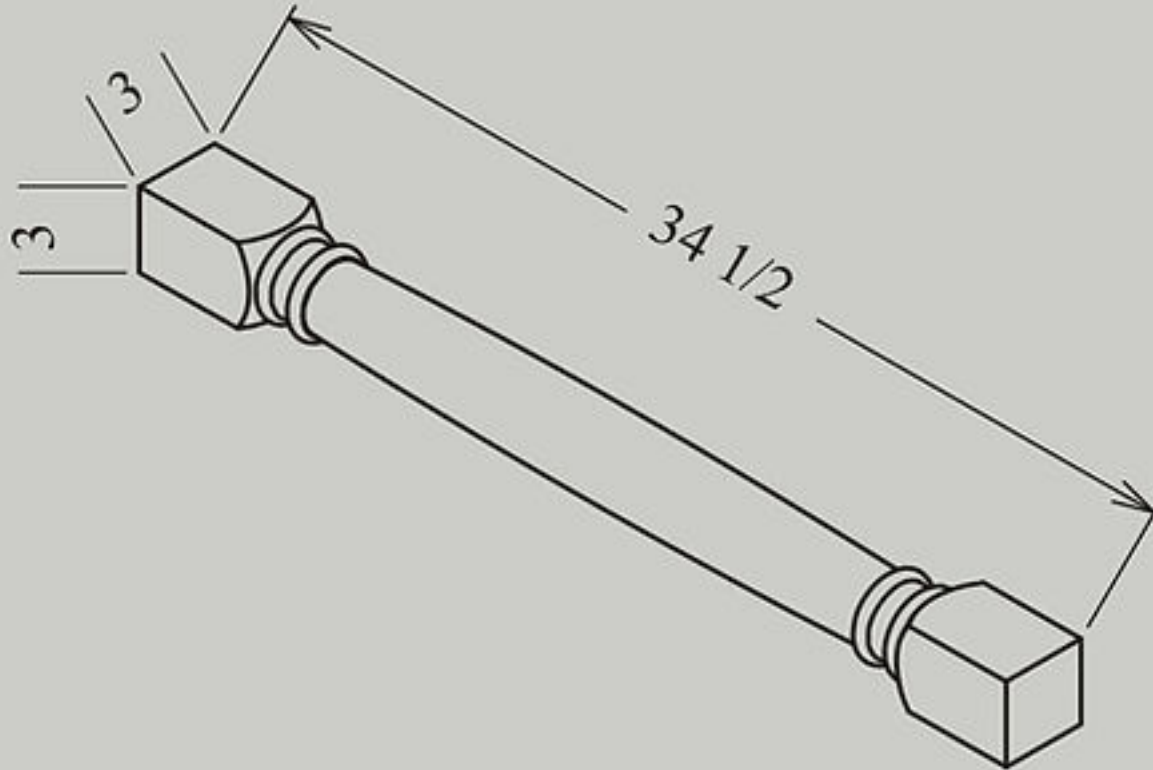

Item: CLDL

Classic Decorative Leg

3" Wide x 34 1/2" High x 3" Deep

Quantity: 1 PC