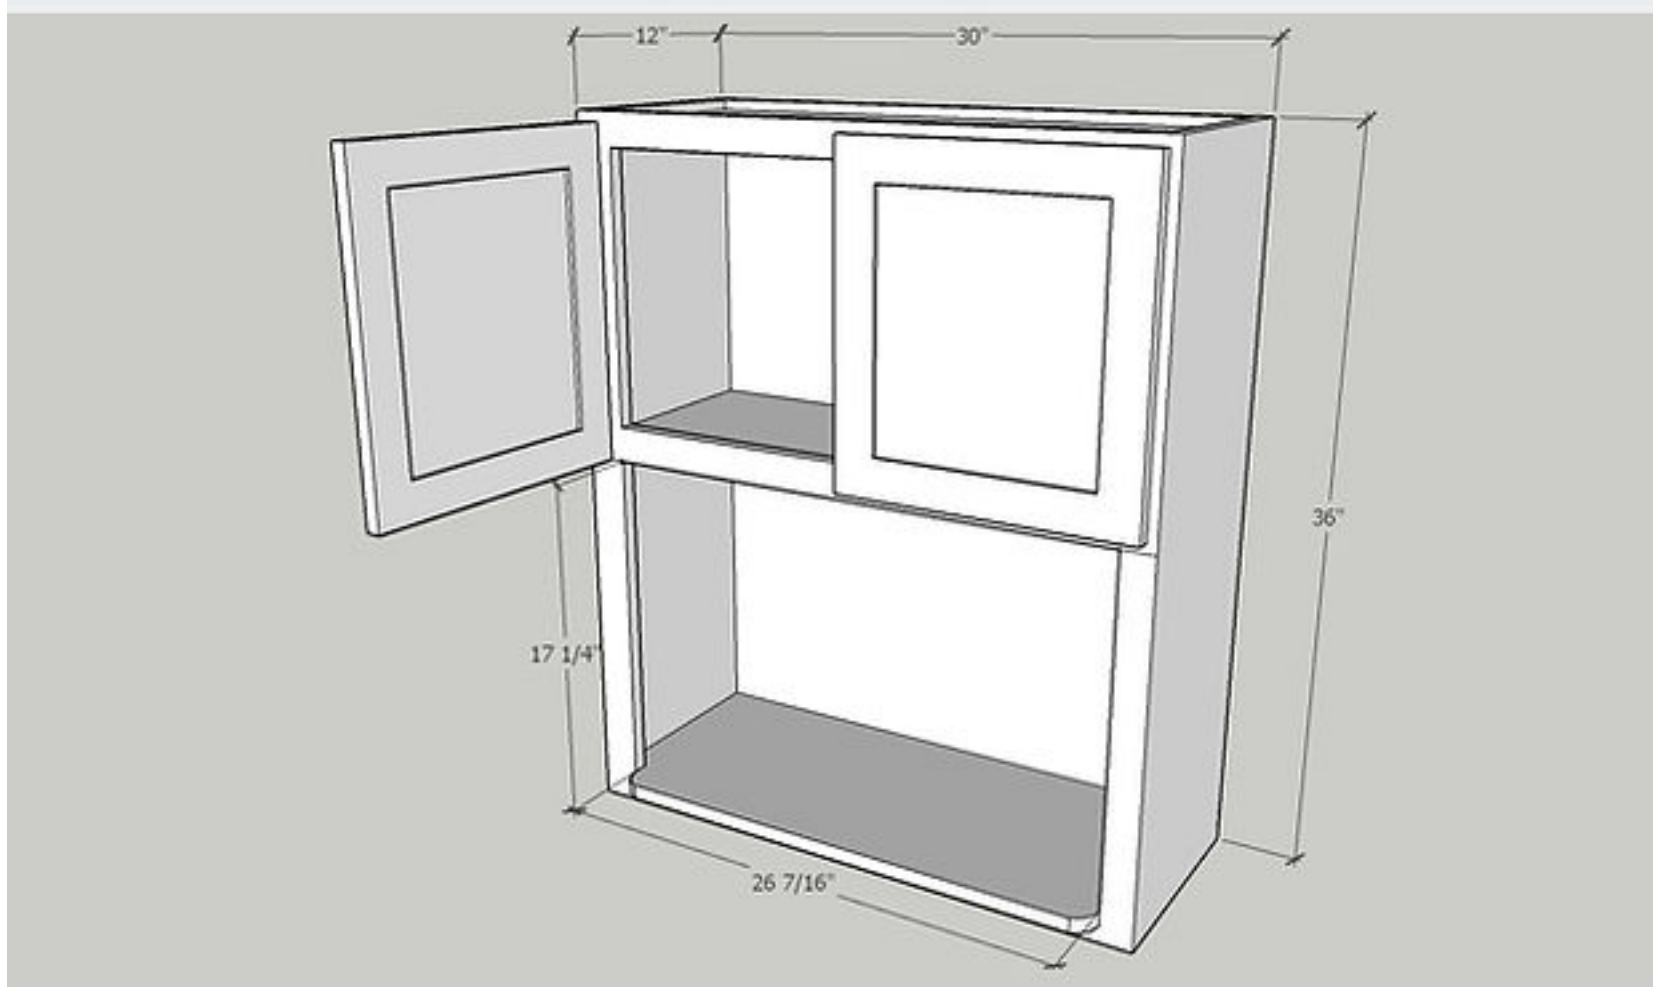

Microwave Oven Cabinet Finished Interior

Cabinet Size: 30" Wide x 30" High x 12" Deep

Quantity: 1 PC

Door Size: 14 5/7" Wide x 9 1/4" High x 3/4" Deep

Quantity: 2 PC

Open Dimension: 26 7/16" x 17 1/4"

Item: MO3036