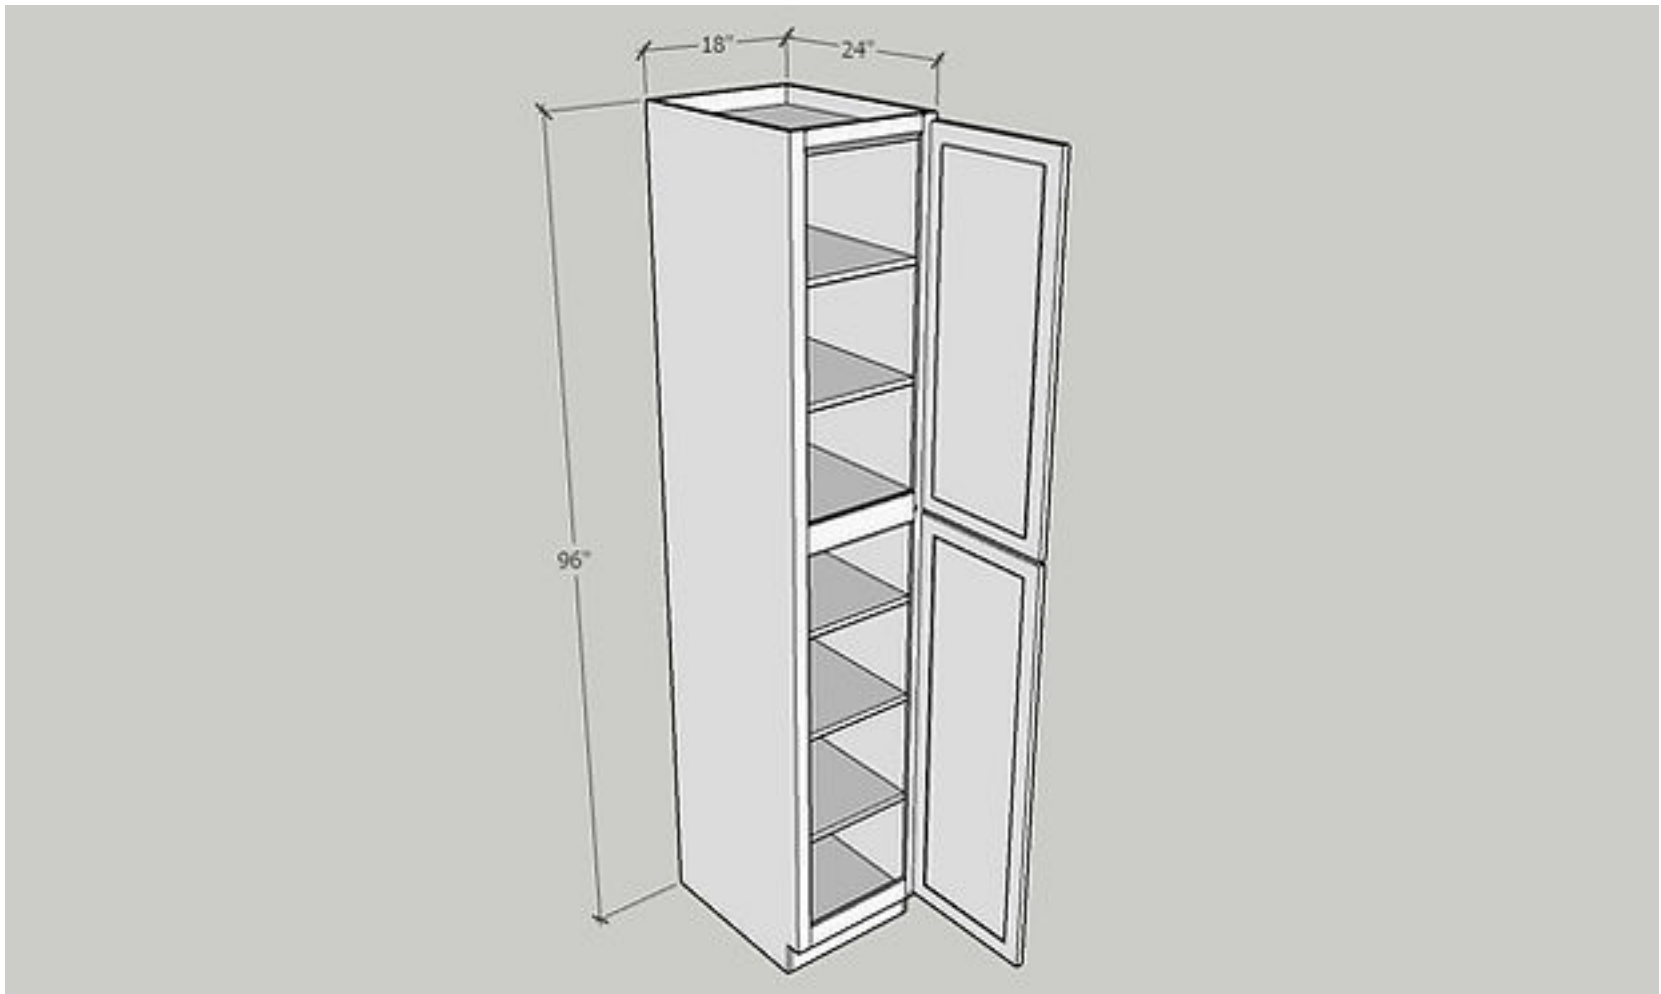

Item: U189624

Utility 18 x 96 x 24

Cabinet Size: 18" Wide x 96" High x 24"Deep, Quantity: 1 PC

Top Door Size: 17 1/2" Wide x 41" High x 3/4"Deep, Quantity: 1 PC

Bottom Door Size: 17 1/2" Wide x 49 1/4" High x 3/4"Deep, Quantity: 1 PC