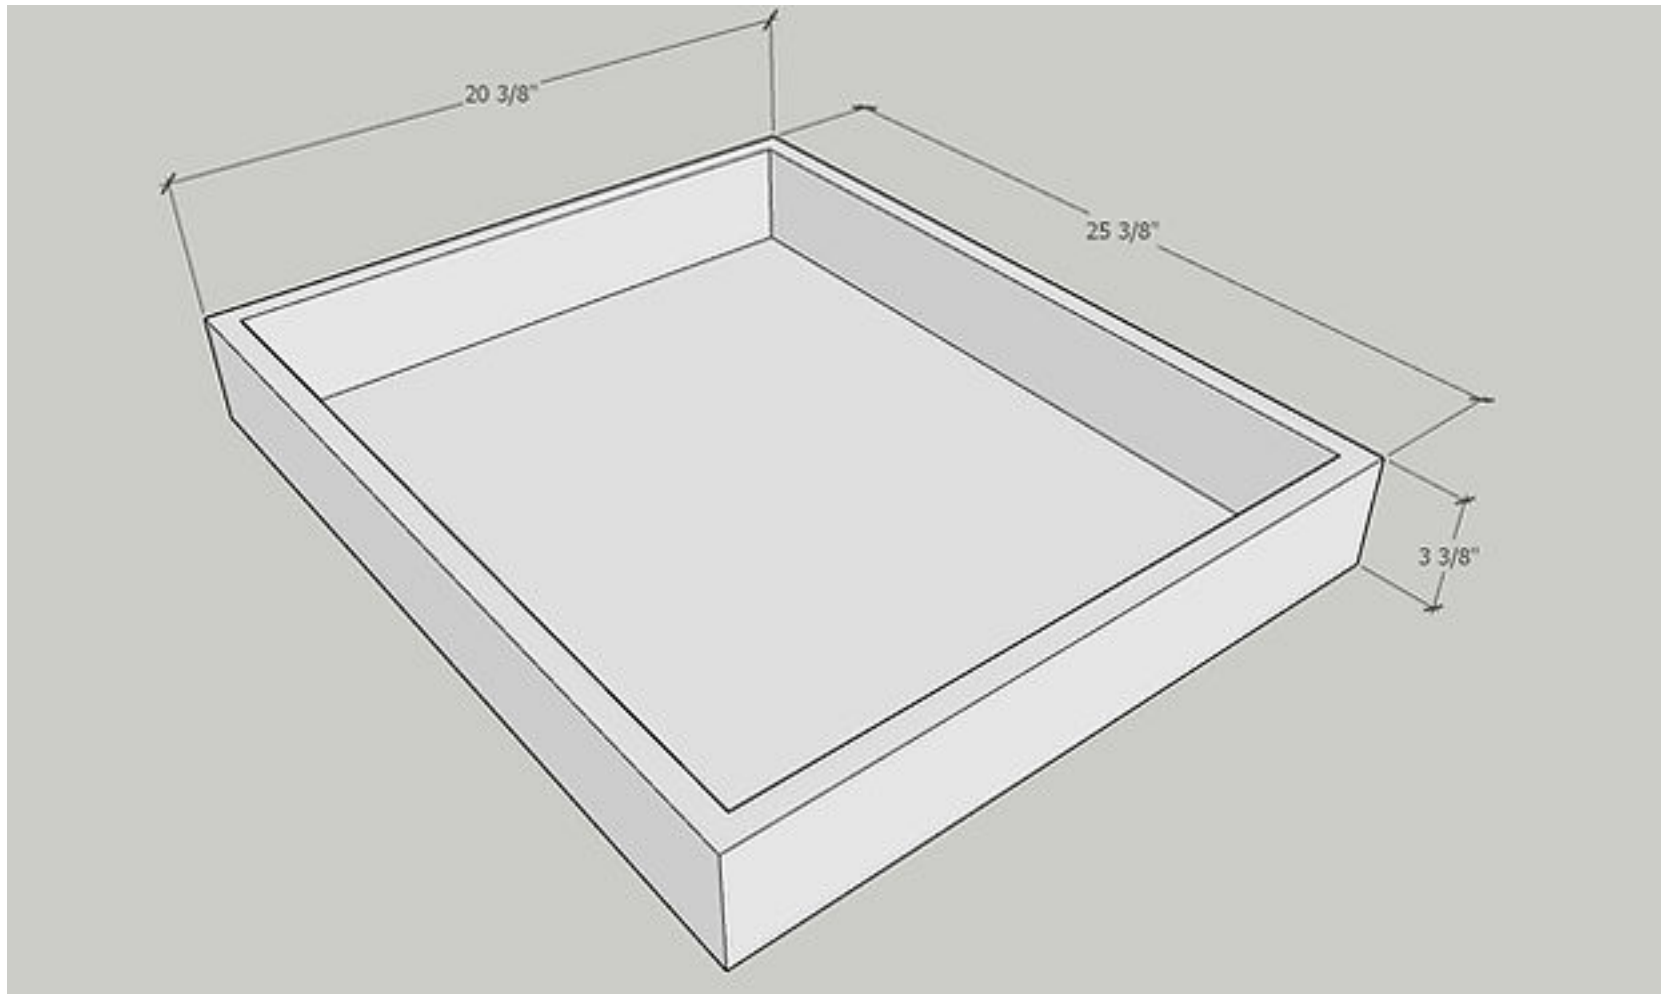

Item: RS30

Roll-Out Shelf-1 Tray

25 1/2" Wide x 3 3/8" High x 20 3/8" Deep