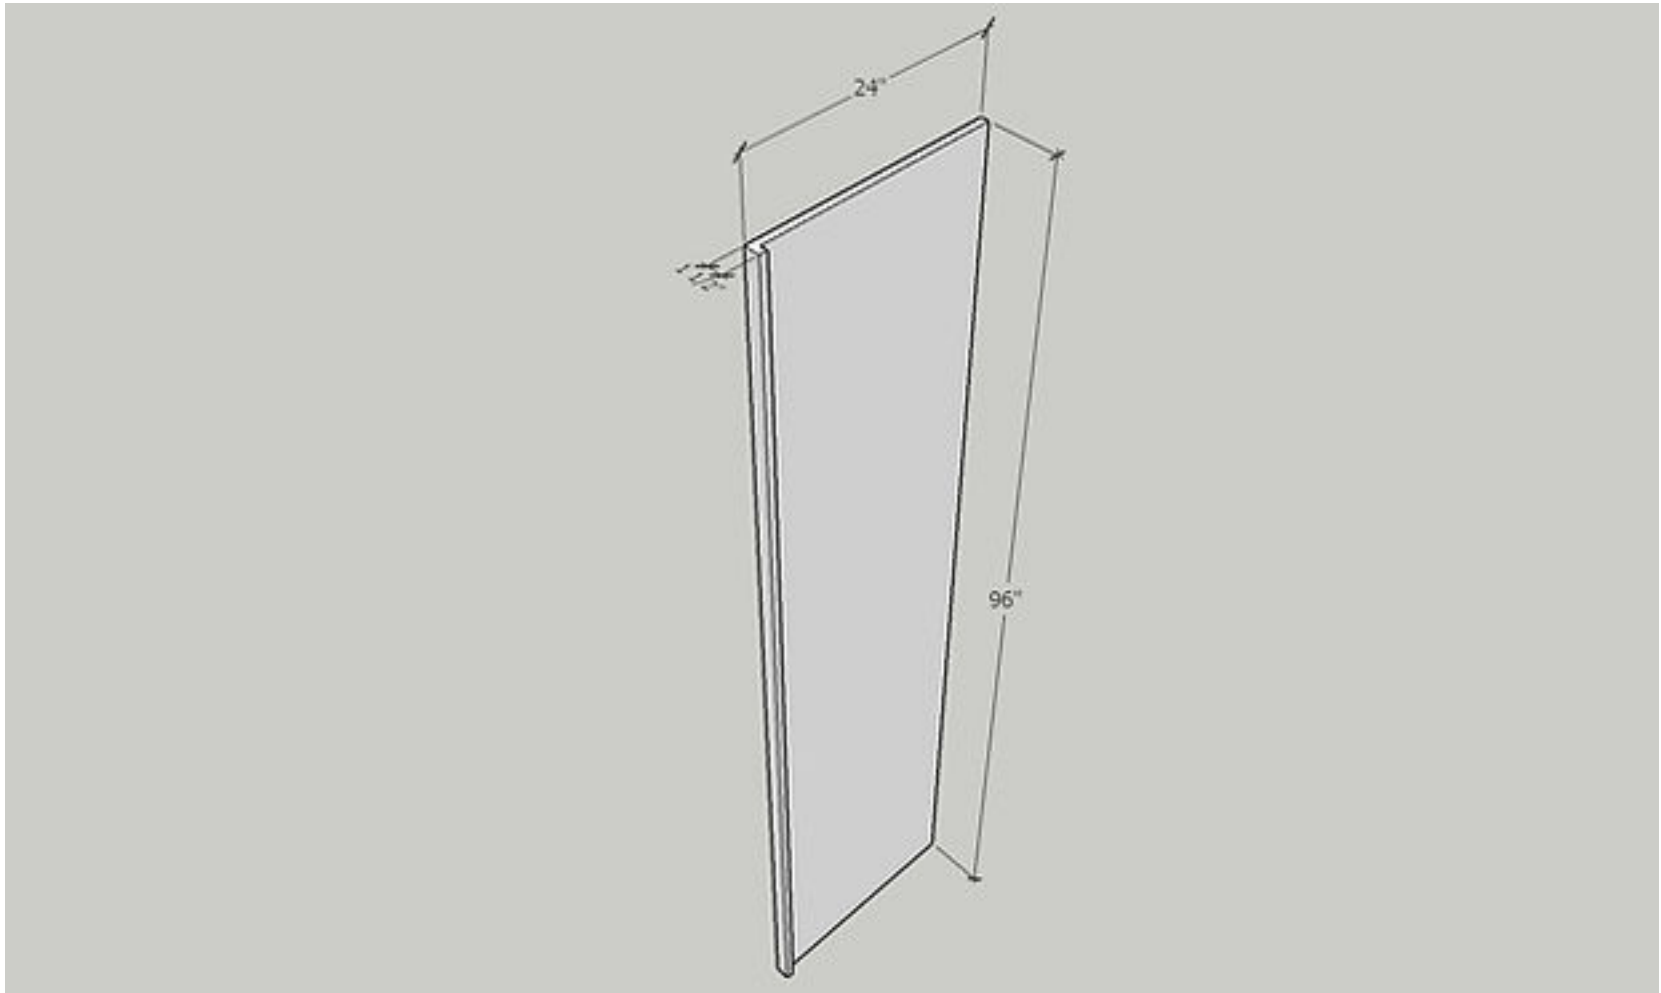

Item: DWR3
Dishwasher Return End Panel
3" Wide x 34 1/2" High x 24"Deep

Item: REPV2496

Refrigerator Return End Panel

1 1/2" Wide x 96" High x 24" Deep