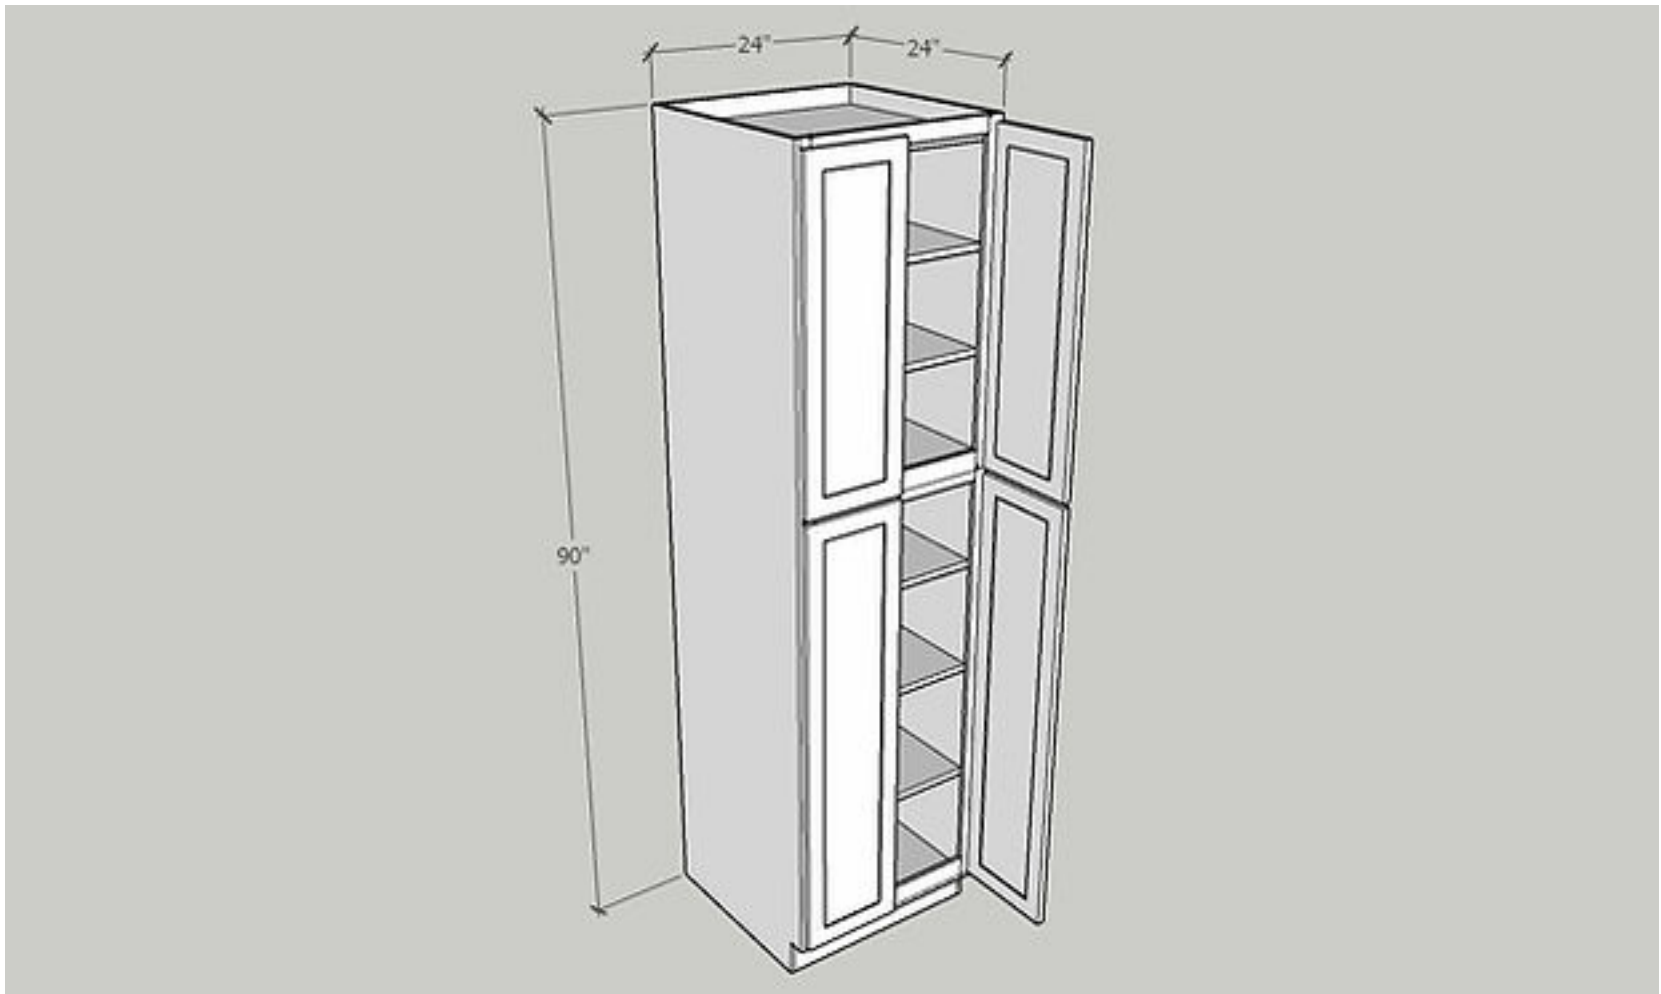

Item: U249024

Utility 24 x 90 x 24(Butt Doors)

Cabinet Size: 24" Wide x 90" High x 24"Deep, Quantity: 1 PC

Top Door Size: 11 3/4" Wide x 35" High x 3/4"Deep, Quantity: 2 PC

Bottom Door Size: 11 3/4" Wide x 49 1/4" High x 3/4"Deep, Quantity: 2 PC