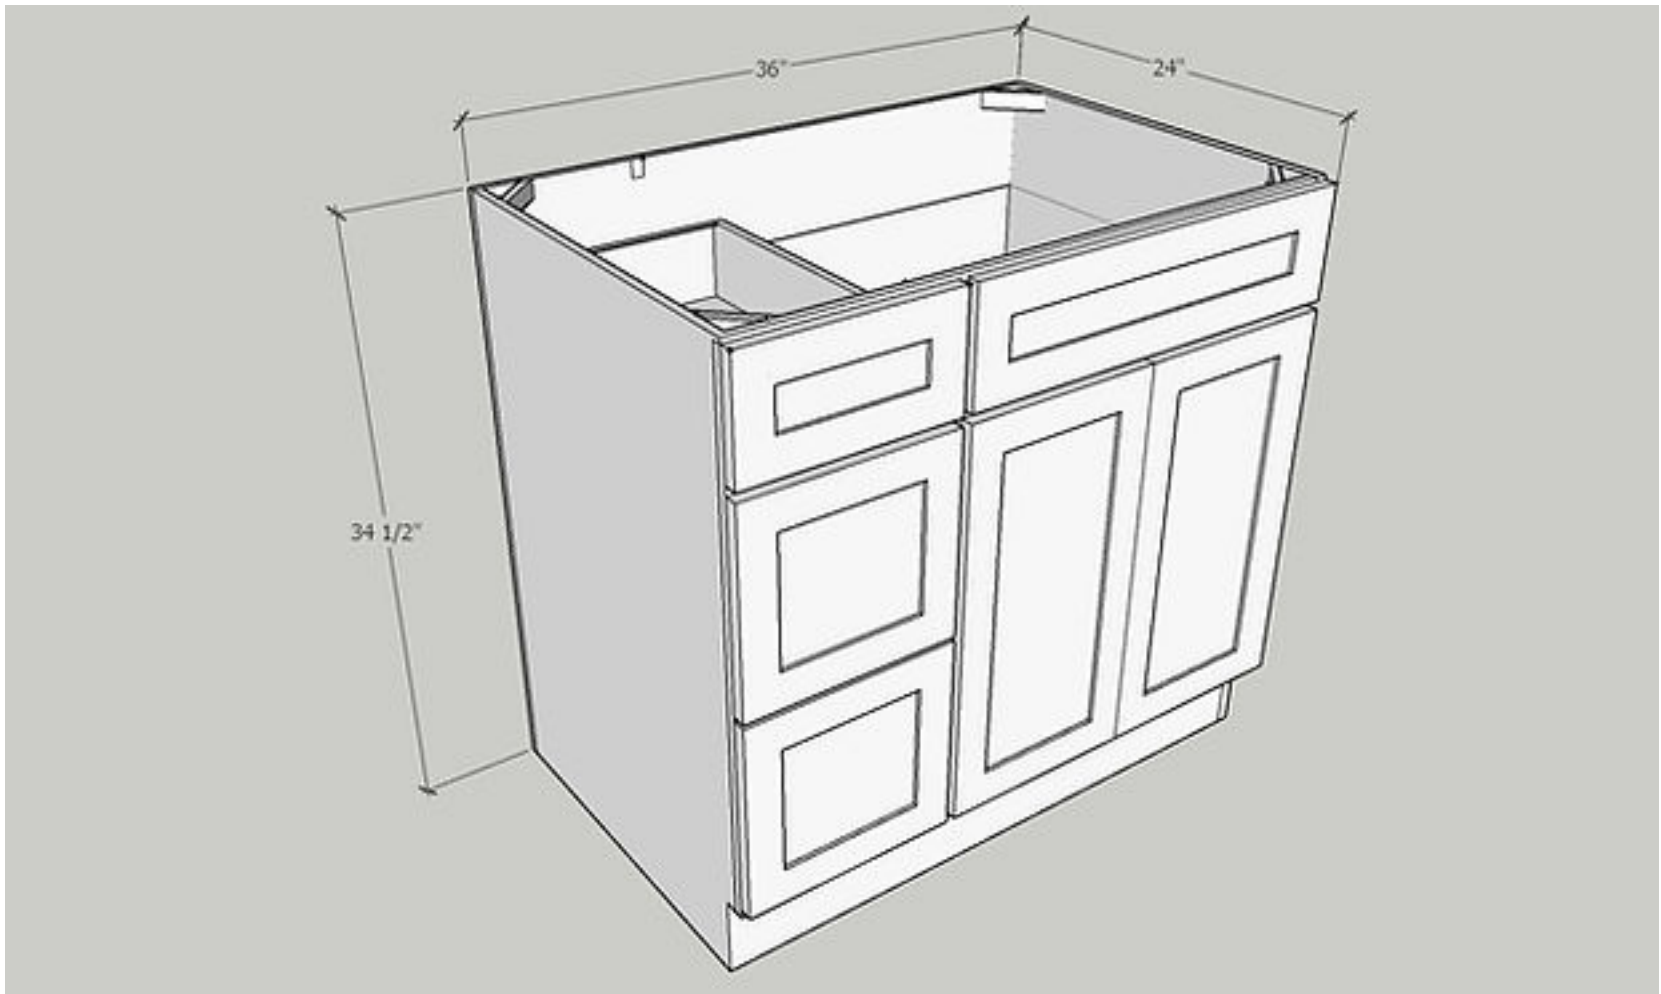

Item: V3621DL

Vanity Base 36 with Drawers, Left

Cabinet Size: 36" Wide x 34 1/2" High x 21" Deep, Quantity: 1 PC

Top Drawer Front: 11 1/2" Wide x 6 1/4" High x 3/4" Deep, Quantity: 1 PC

Bottom Drawer Front: 11 1/2" Wide x 11 1/8" High x 3/4" Deep, Quantity: 1 PC

Long Bottom Drawer Front: 23 1/2" Wide x 11 1/8" High x 3/4" Deep, Quantity: 2 PC

Top Drawer Box: 8" Wide x 3 3/8" High x 18" Deep, Quantity: 1 PC

Bottom Drawer Box: 8" Wide x 8 1/4" High x 18" Deep, Quantity: 2 PC

Door Size: 11 3/4" Wide x 22 1/2" High x 3" Deep, Quantity: 2 PC