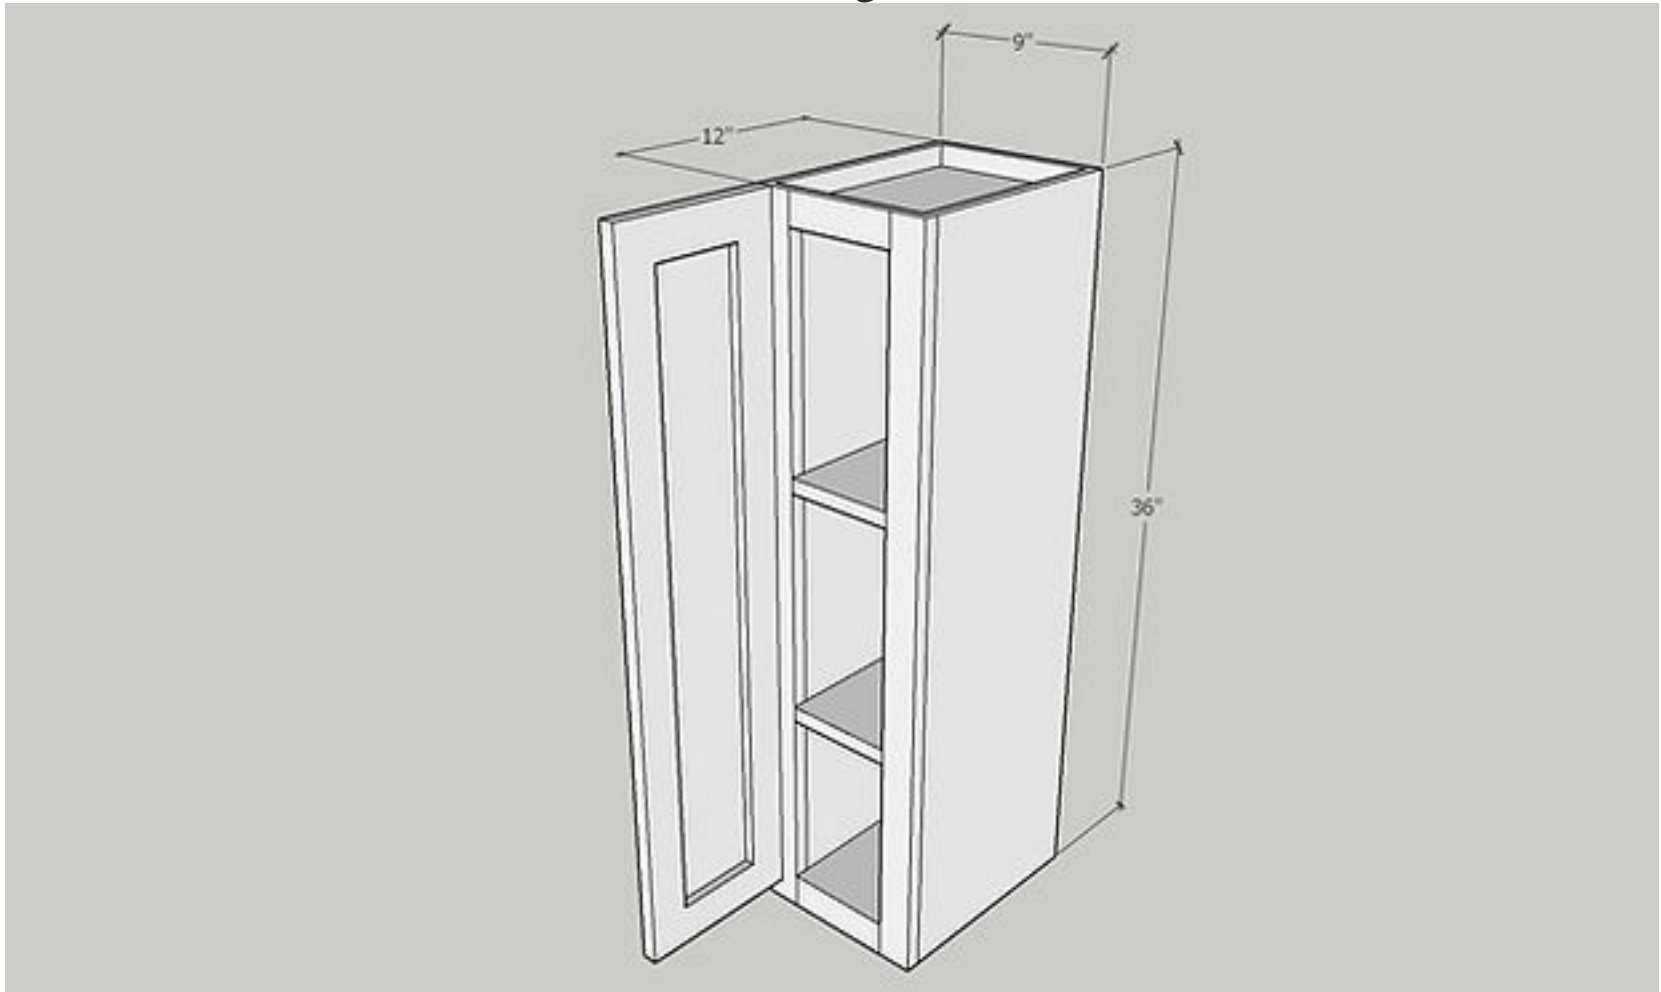

Quantity: 2 PC

Item: W2430GD

Wall 24 x 30, Glass Doors, Glass Included

Cabinet Size: 24" Wide x 30" High x 12" Deep

Quantity: 1 PC

Door Size: 11 3/4" Wide x 29" High x 3/4" Deep

Quantity: 1 PC

36" High Wall