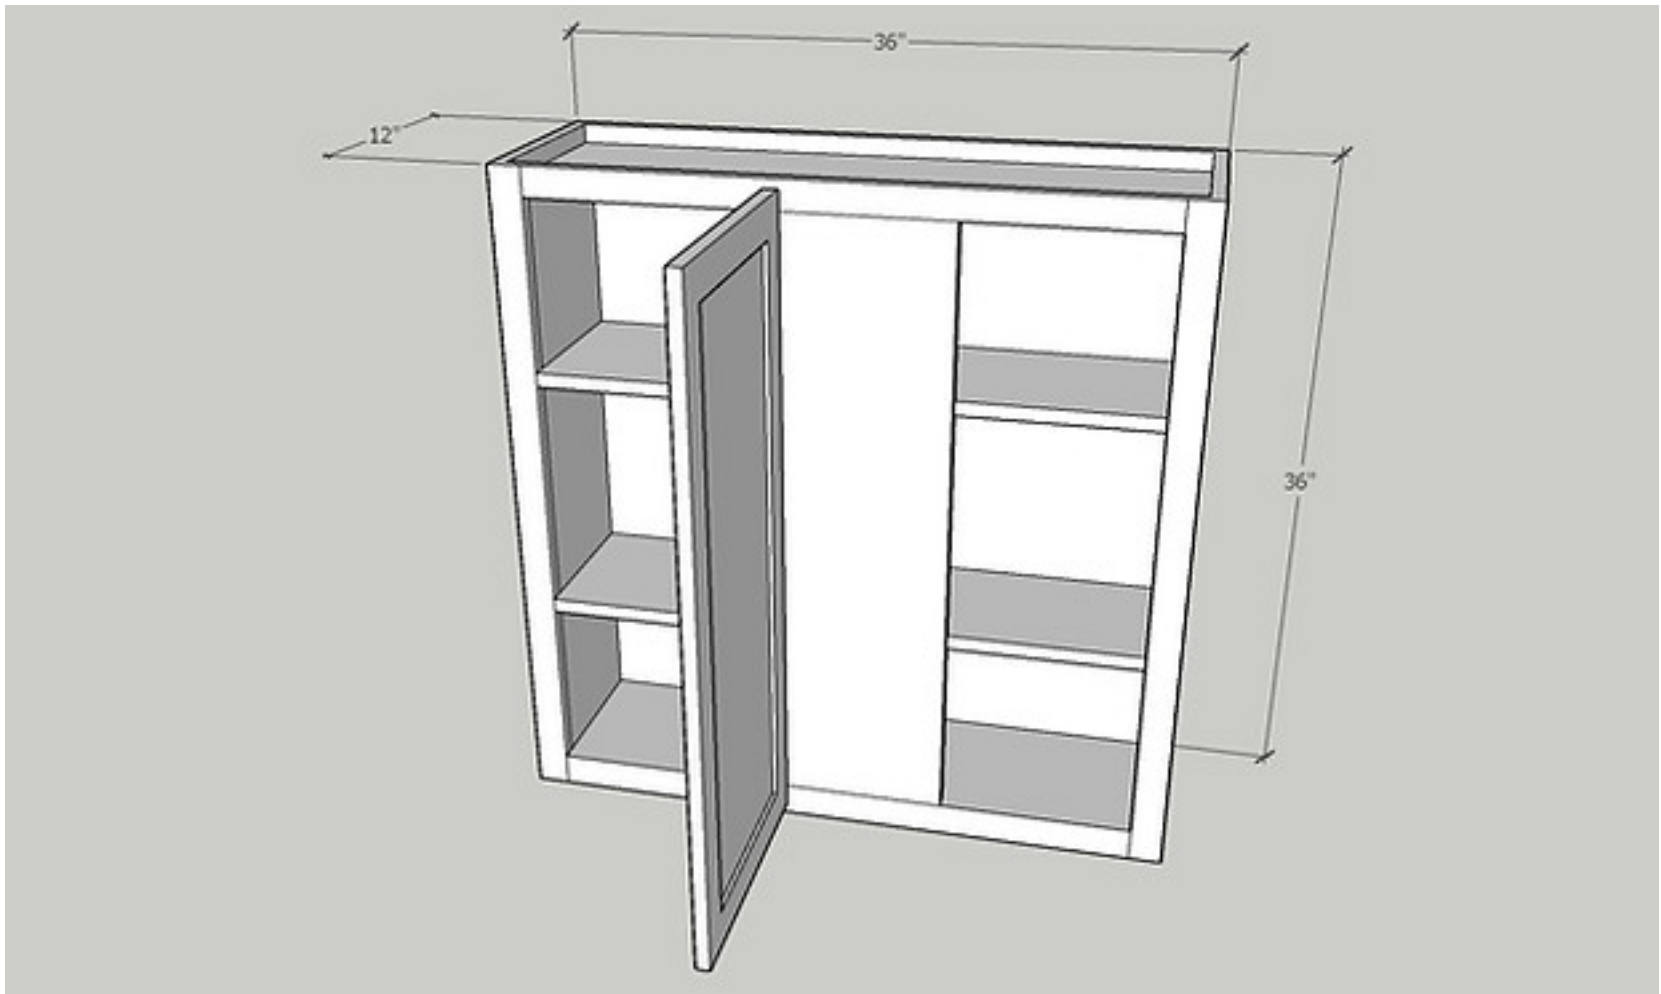

Item: WBC3636

Wall Blind Corner, Install Range 28"min 31"max

Cabinet Size: 36" Wide x 36" High x 12"Deep

Quantity: 1 PC

Door Size: 14 1/2" Wide x 35" High x 3/4"Deep

Quantity: 1 PC