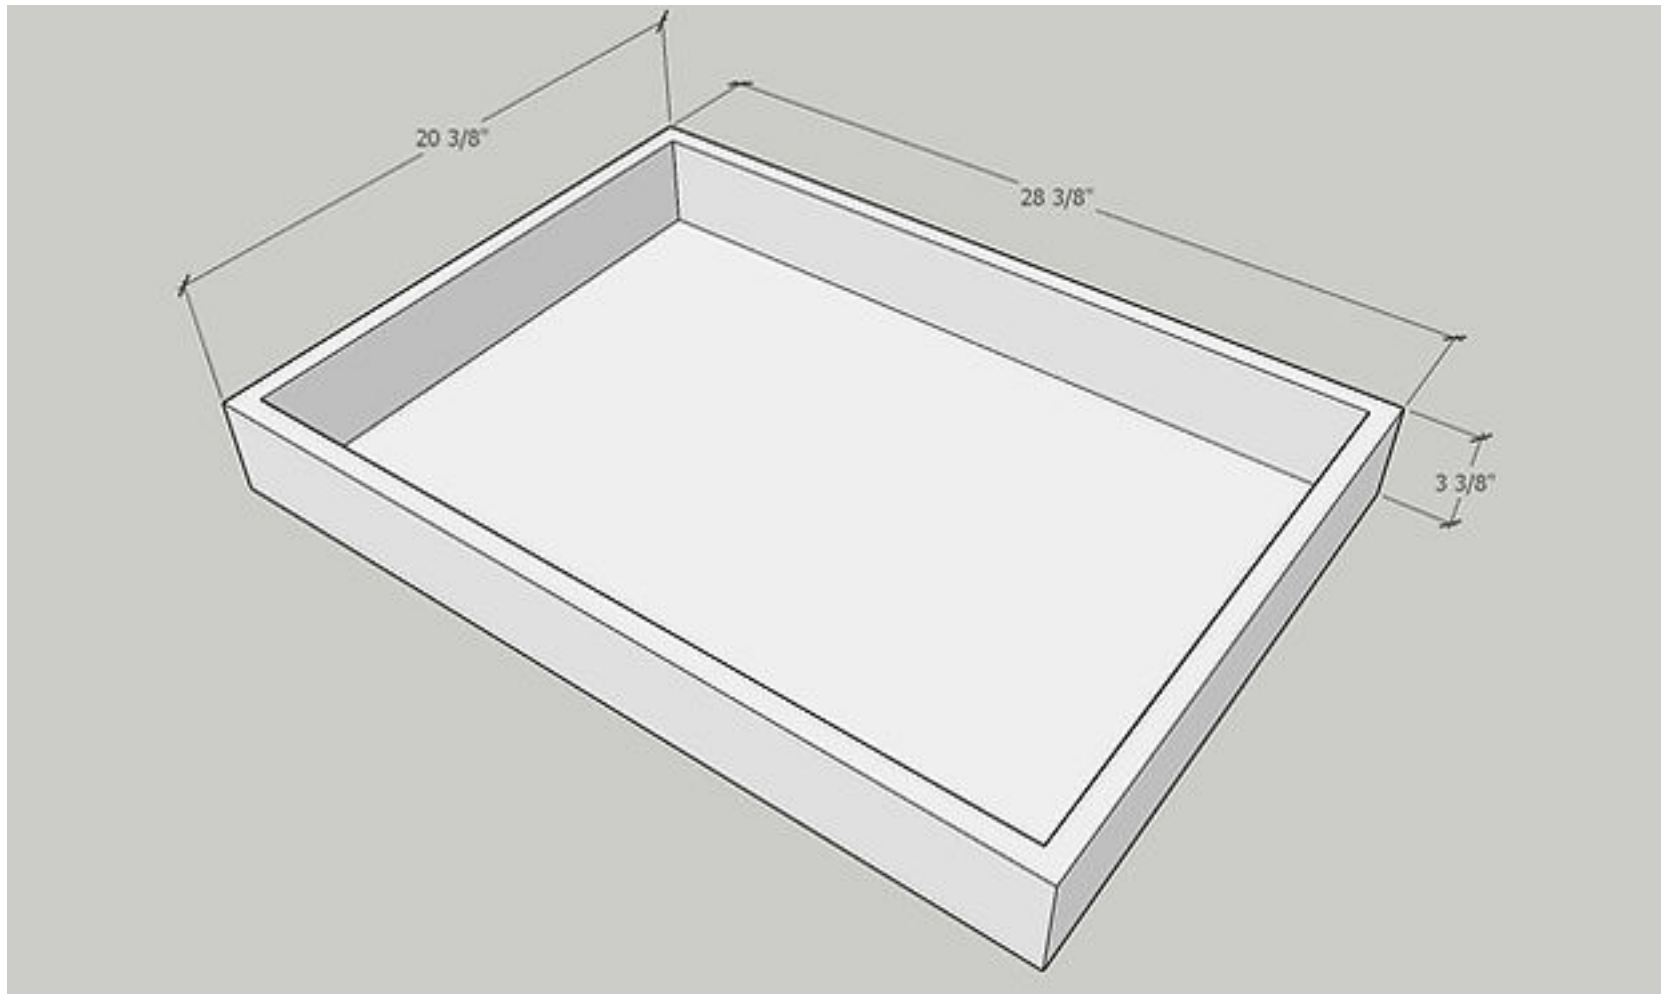

Roll-Out Shelf-1 Tray

19 1/2" Wide x 3 3/8" High x 20 3/8" Deep

Item: RS27

Roll-Out Shelf-1 Tray

22 1/2" Wide x 3 3/8" High x 20 3/8" Deep

Item: RS30

Roll-Out Shelf-1 Tray

25 1/2" Wide x 3 3/8" High x 20 3/8" Deep