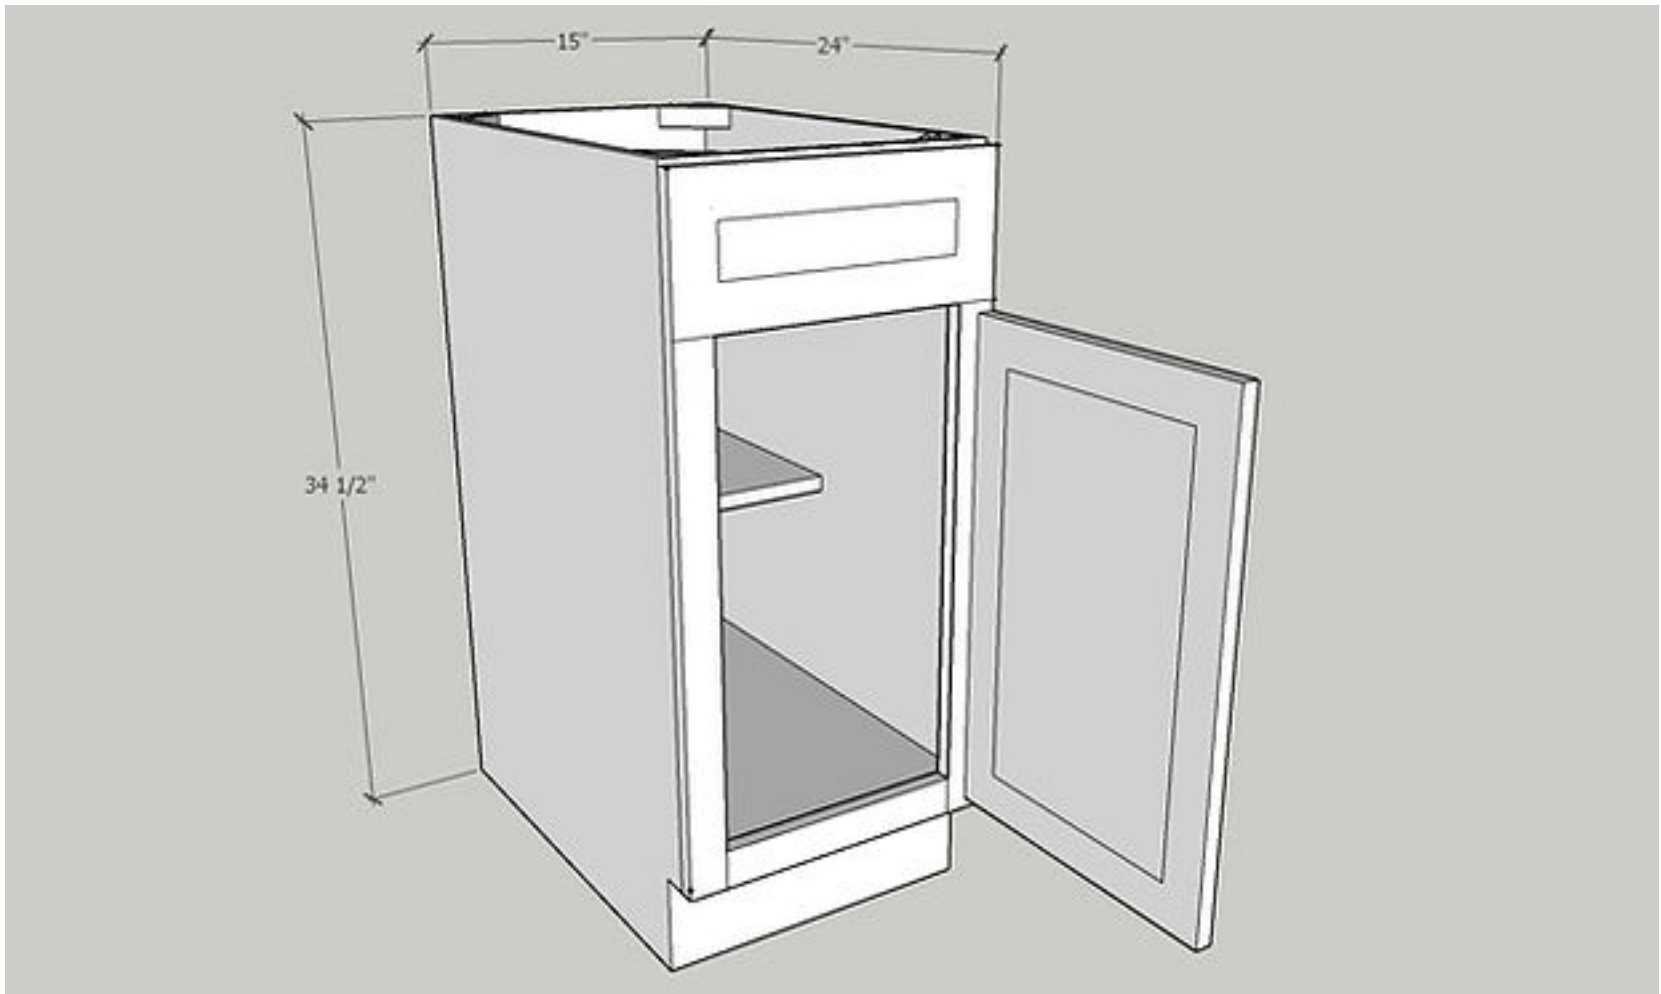

Door Size: 11 1/2" Wide x 22 1/2" High x 3/4"Deep

Quantity: 1 PC

Drawer Front: 11 1/2" Wide x 6 1/4" High x 3/4"Deep

Quantity: 1 PC

Drawer Box: 8" Wide x 3 1/4" High x 20 3/8"Deep

Quantity: 1 PC

Item: B15

Base 15