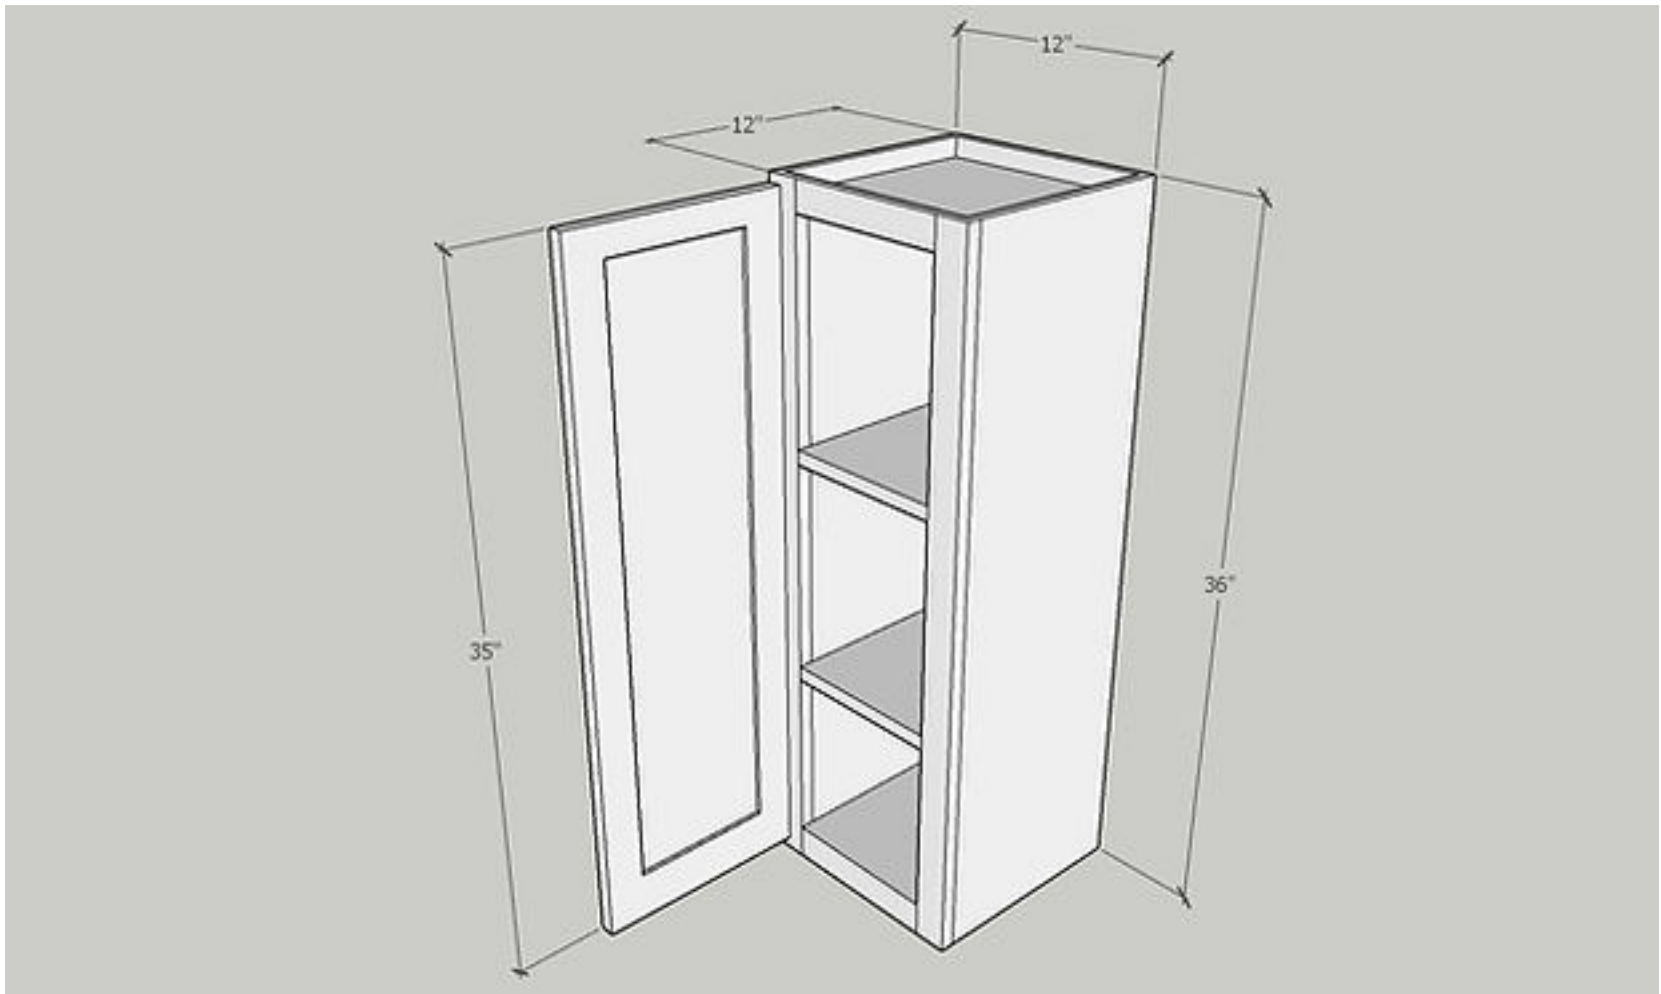

Item: W1236

Wall 12 x 36

Cabinet Size: 12" Wide x 36" High x 12" Deep

Quantity: 1 PC

Door Size: 11 1/2" Wide x 35" High x 3/4" Deep

Quantity: 1 PC