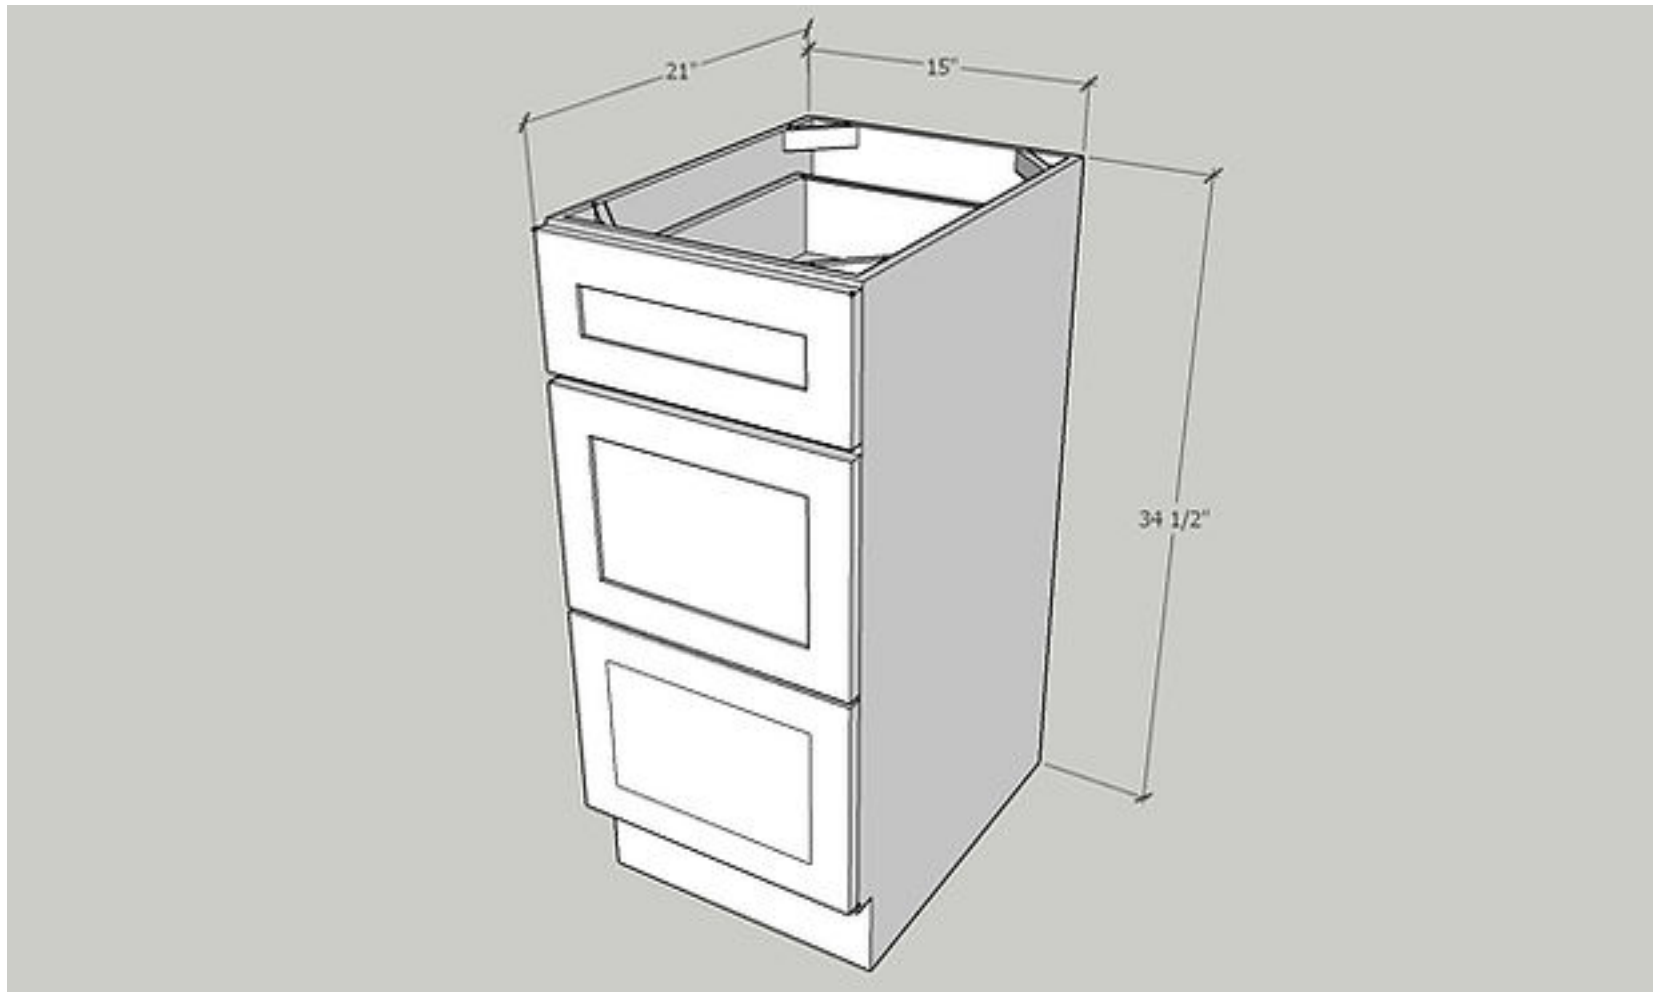

Item: 3VDB15

Vanity 3 Drawer Base 15

Cabinet Size: 15" Wide x 34 1/2" High x 21"Deep, Quantity: 1 PC

Top Drawer Front: 14 1/2" Wide x 6 1/4" High x 3/4"Deep, Quantity: 1 PC

Bottom Drawer Front: 14 1/2" Wide x 11 1/8" High x 3/4"Deep, Quantity: 2 PC

Top Drawer Box: 11" Wide x 3 3/8" High x 17 3/8"Deep, Quantity: 1 PC

Bottom Drawer Box: 11" Wide x 8 1/4" High x 17 3/8"Deep, Quantity: 2 PC