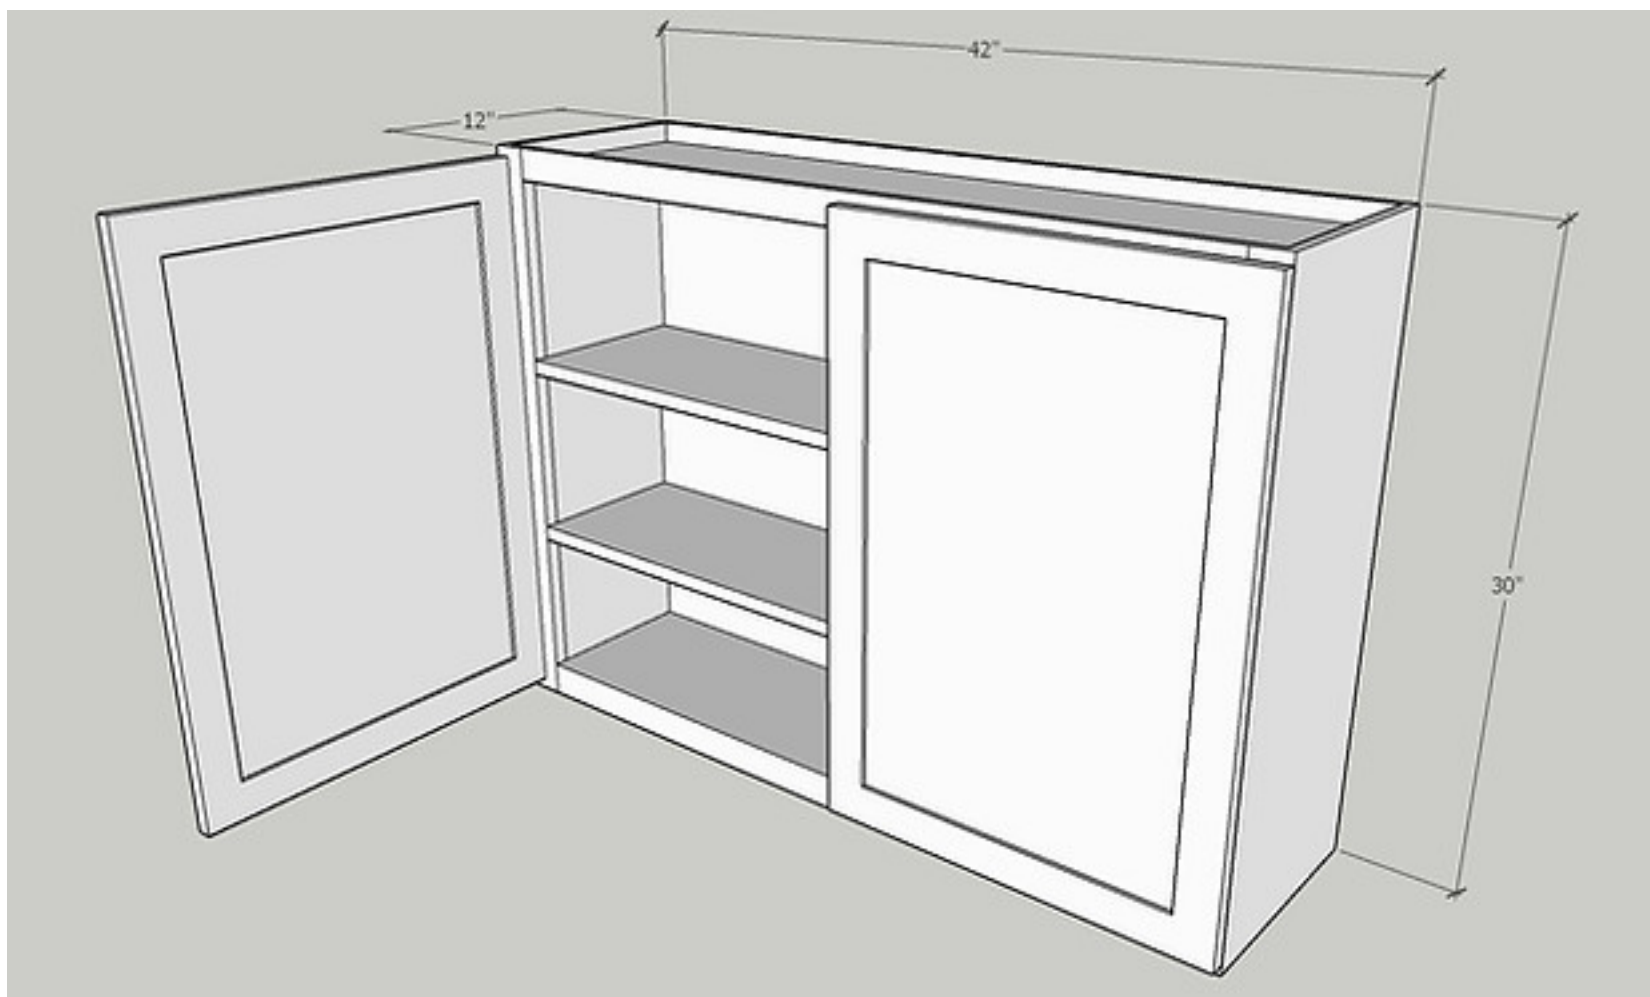

Item: W4230

Wall 42 x 30, Butt Doors,

Cabinet Size: 42" Wide x 30" High x 12"Deep

Quantity: 1 PC

Door Size: 19 1/4" Wide x 29" High x 3/4"Deep

Quantity: 2 PC