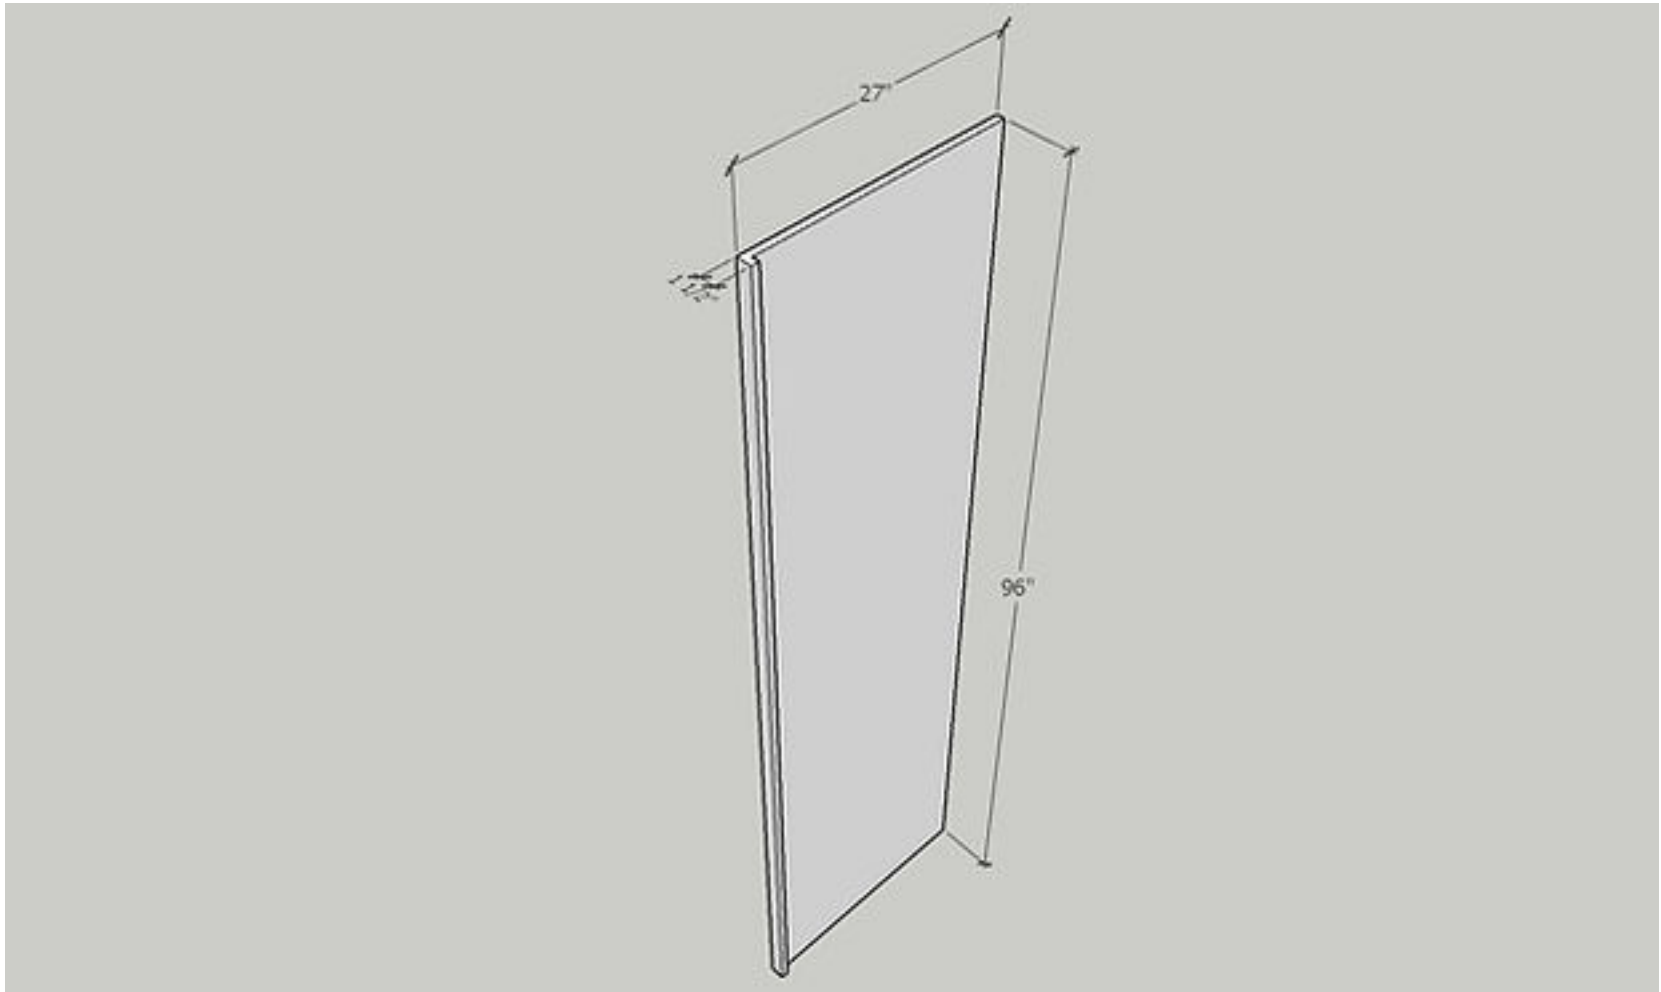

Item: REPV2796

Refrigerator Return End Panel

1 1/2" Wide x 96" High x 27" Deep

Roll-Out Shelves