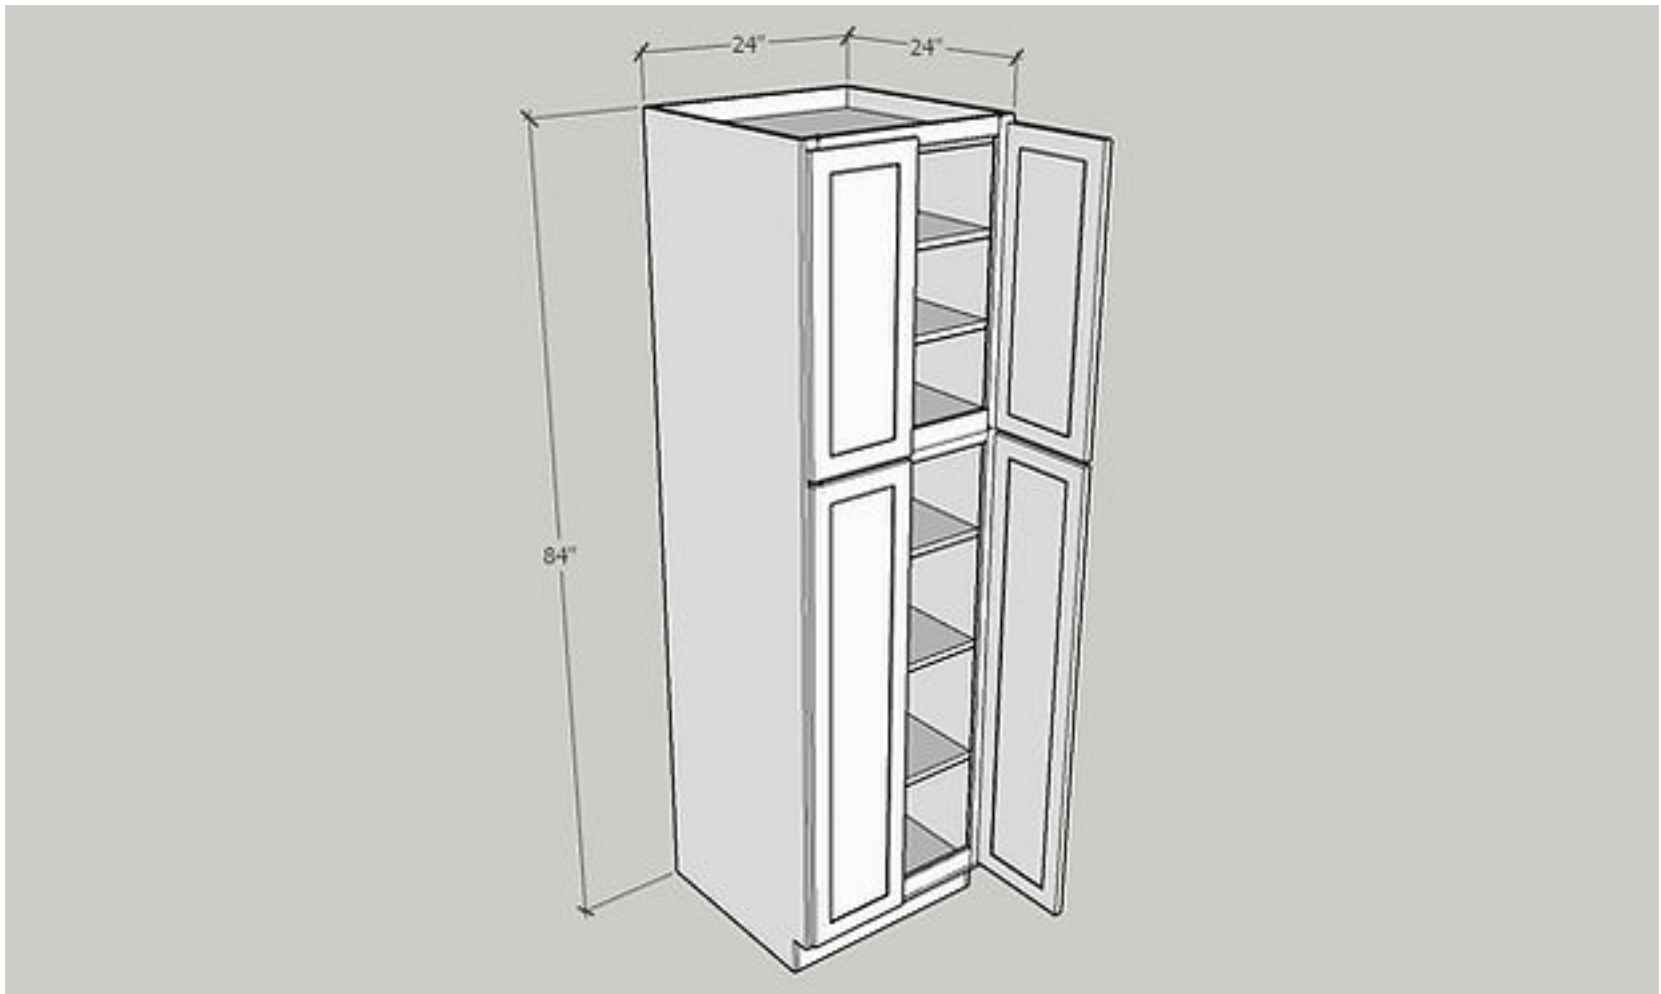

Item: U248424

Utility 24 x 84 x 24(Butt Doors)

Cabinet Size: 24" Wide x 84" High x 24"Deep, Quantity: 1 PC

Top Door Size: 11 3/4" Wide x 29" High x 3/4"Deep, Quantity: 2 PC

Bottom Door Size: 11 3/4" Wide x 49 1/4" High x 3/4"Deep, Quantity: 2 PC