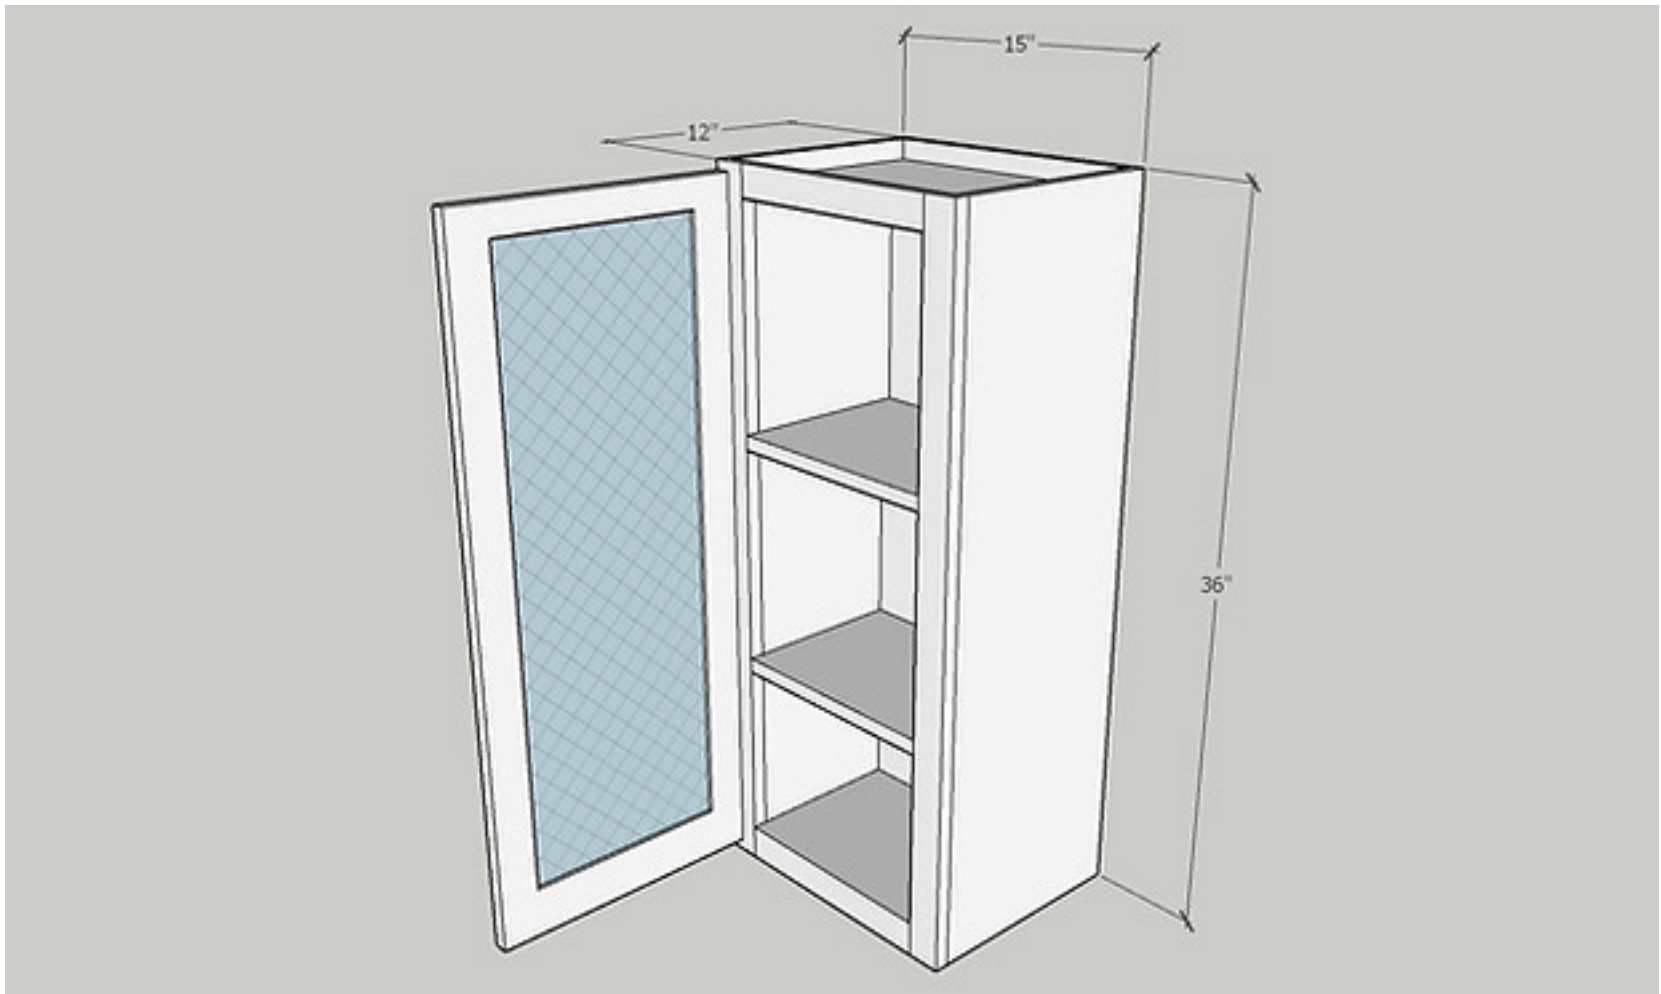

Door Size: 14 1/2" Wide x 35" High x 3/4" Deep

Quantity: 1 PC

Item: W1536GD

Wall 15 x 36, Glass Doors, Glass Included

Cabinet Size: 15" Wide x 36" High x 12" Deep

Quantity: 1 PC

Door Size: 14 1/2" Wide x 35" High x 3/4" Deep