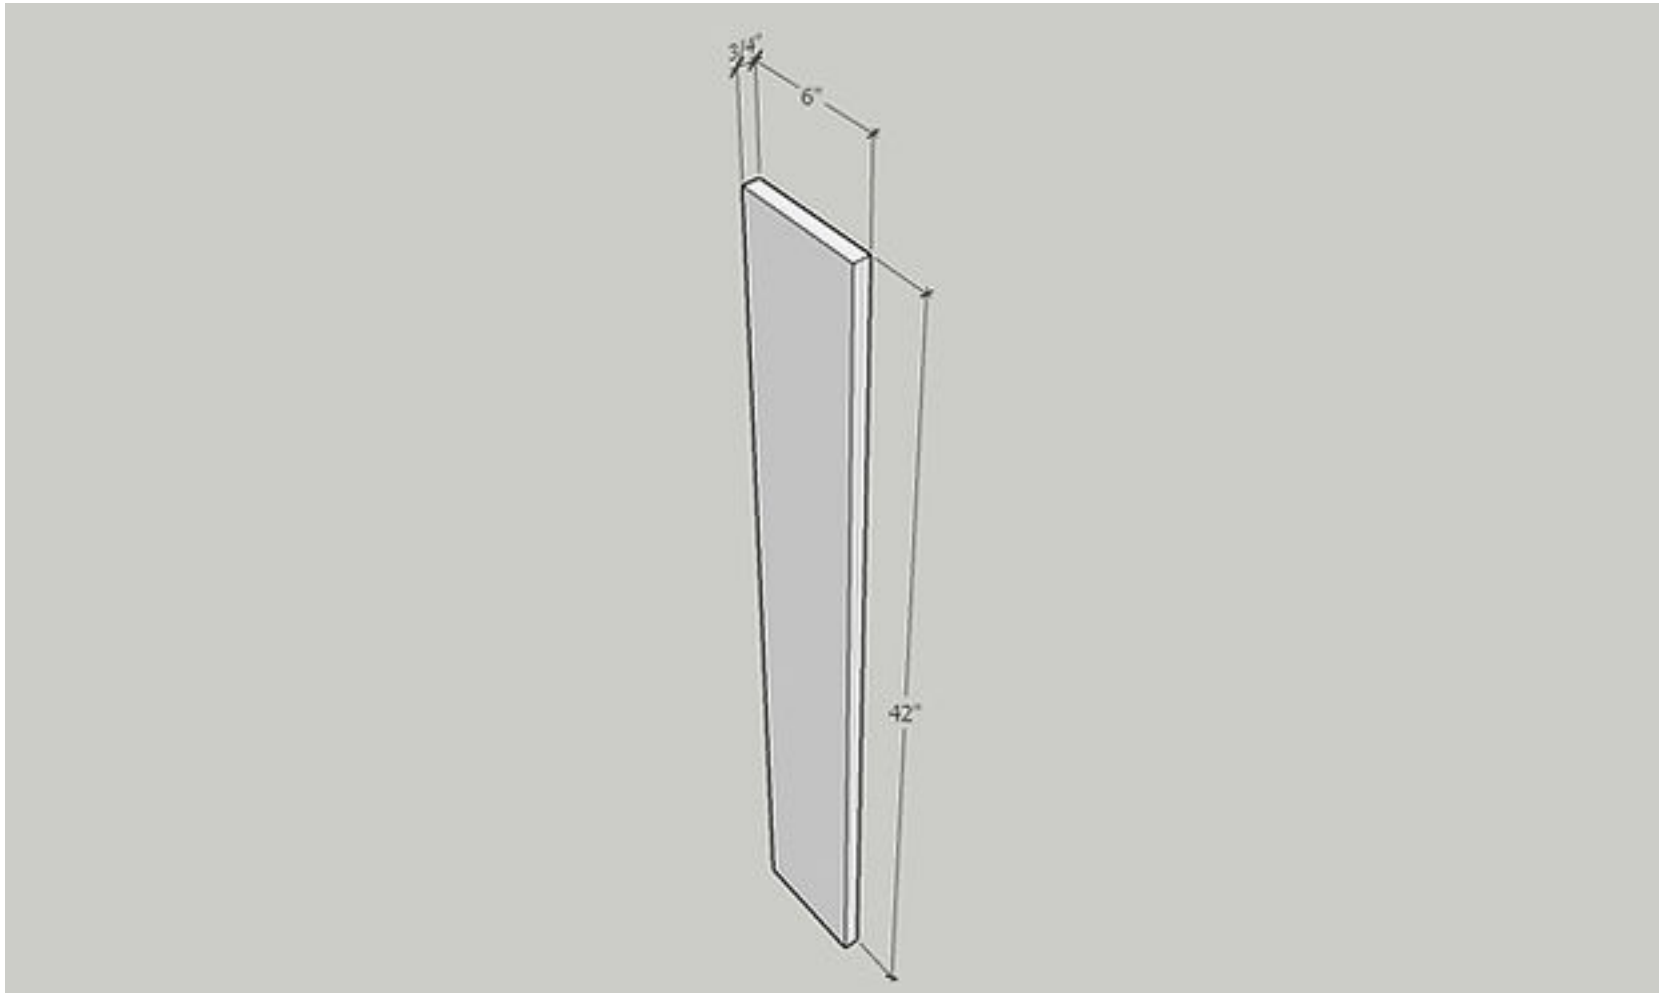

Item: F642

Filler 6 x 42

6" Wide x 42" High x 3/4" Deep