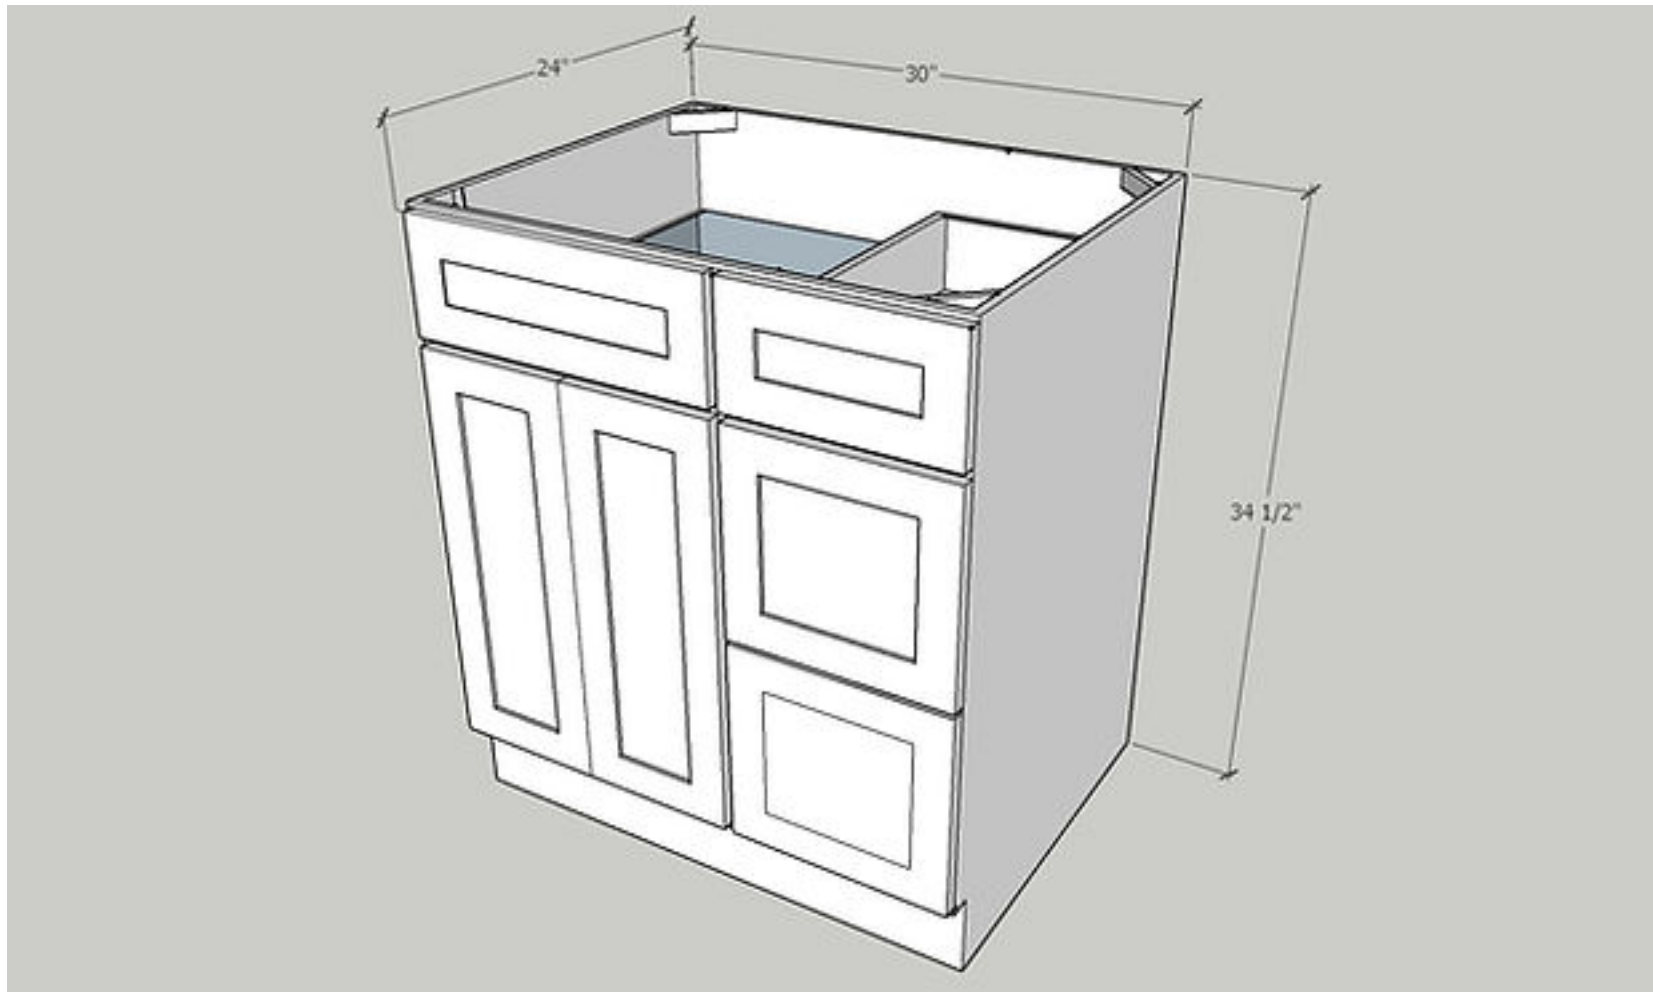

Item: V3021DR

Vanity Base 30 with Drawers, Right

Cabinet Size: 30" Wide x 34 1/2" High x 21" Deep, Quantity: 1 PC

Top Drawer Front: 11 1/2" Wide x 6 1/4" High x 3/4" Deep, Quantity: 1 PC

Bottom Drawer Front: 11 1/2" Wide x 11 1/8" High x 3/4" Deep, Quantity: 1 PC

Long Bottom Drawer Front: 17 1/2" Wide x 11 1/8" High x 3/4" Deep, Quantity: 2 PC

Top Drawer Box: 8" Wide x 3 3/8" High x 18" Deep, Quantity: 1 PC

Bottom Drawer Box: 8" Wide x 8 1/4" High x 18" Deep, Quantity: 2 PC

Door Size: 8 3/4" Wide x 22 1/2" High x 3" Deep, Quantity: 2 PC