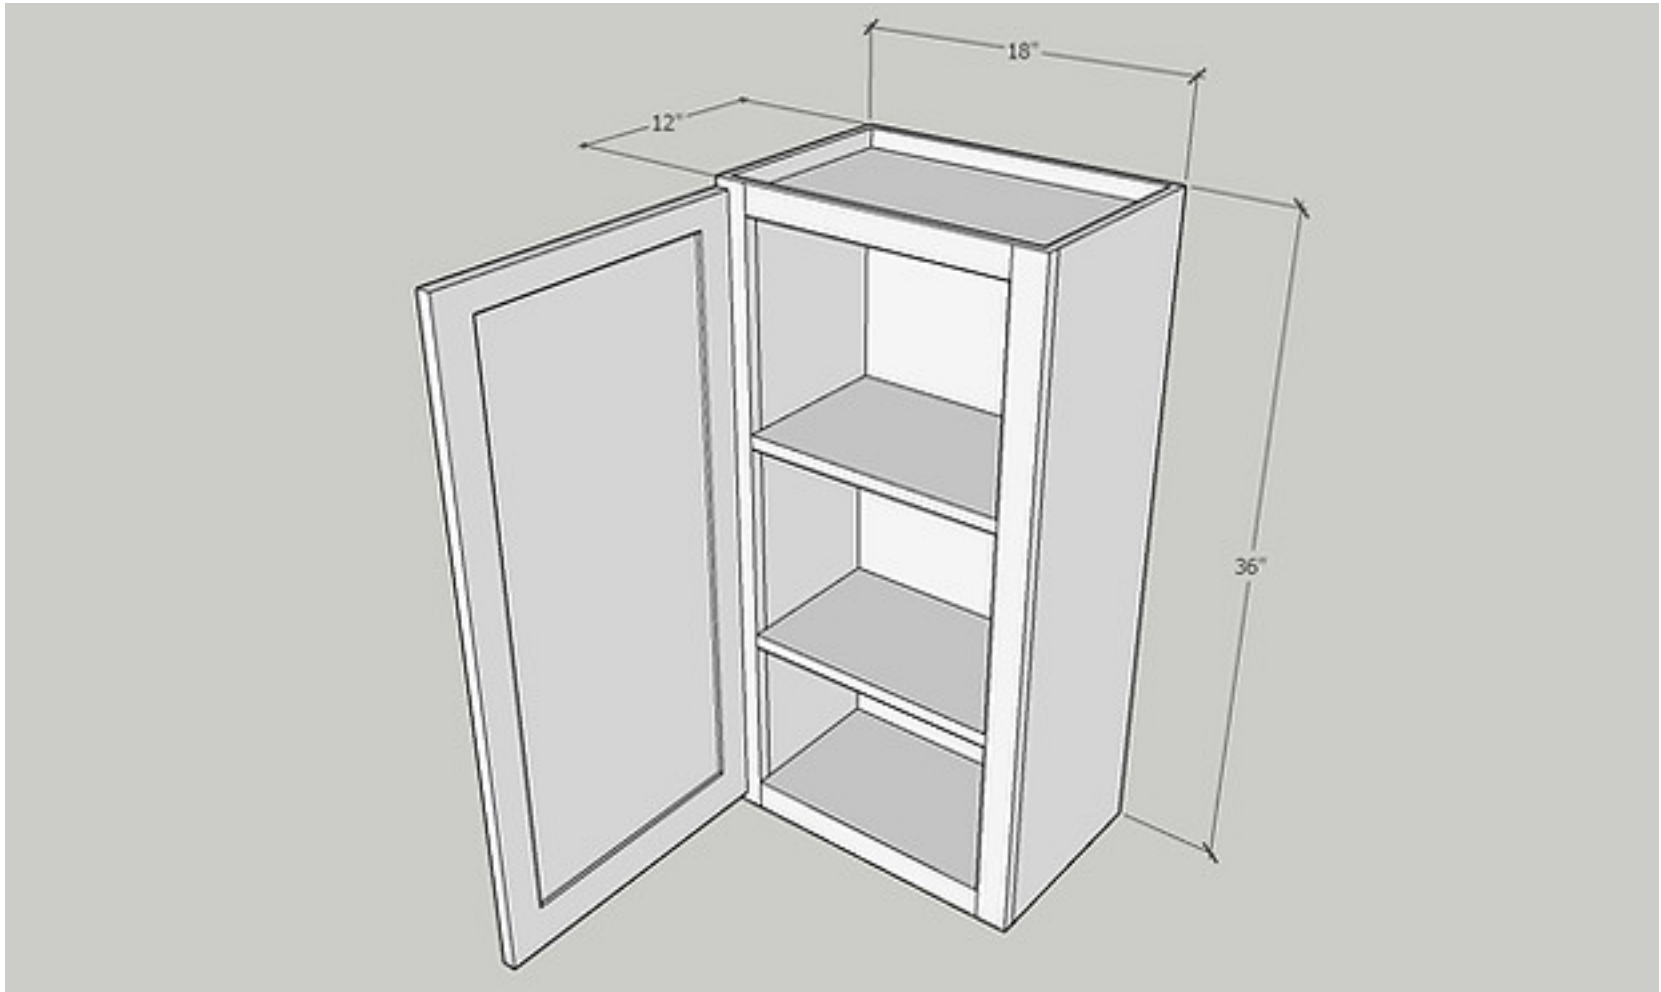

Item: W1836

Wall 18 x 36

Cabinet Size: 18" Wide x 36" High x 12" Deep

Quantity: 1 PC

Door Size: 17 1/2" Wide x 35" High x 3/4" Deep

Quantity: 1 PC