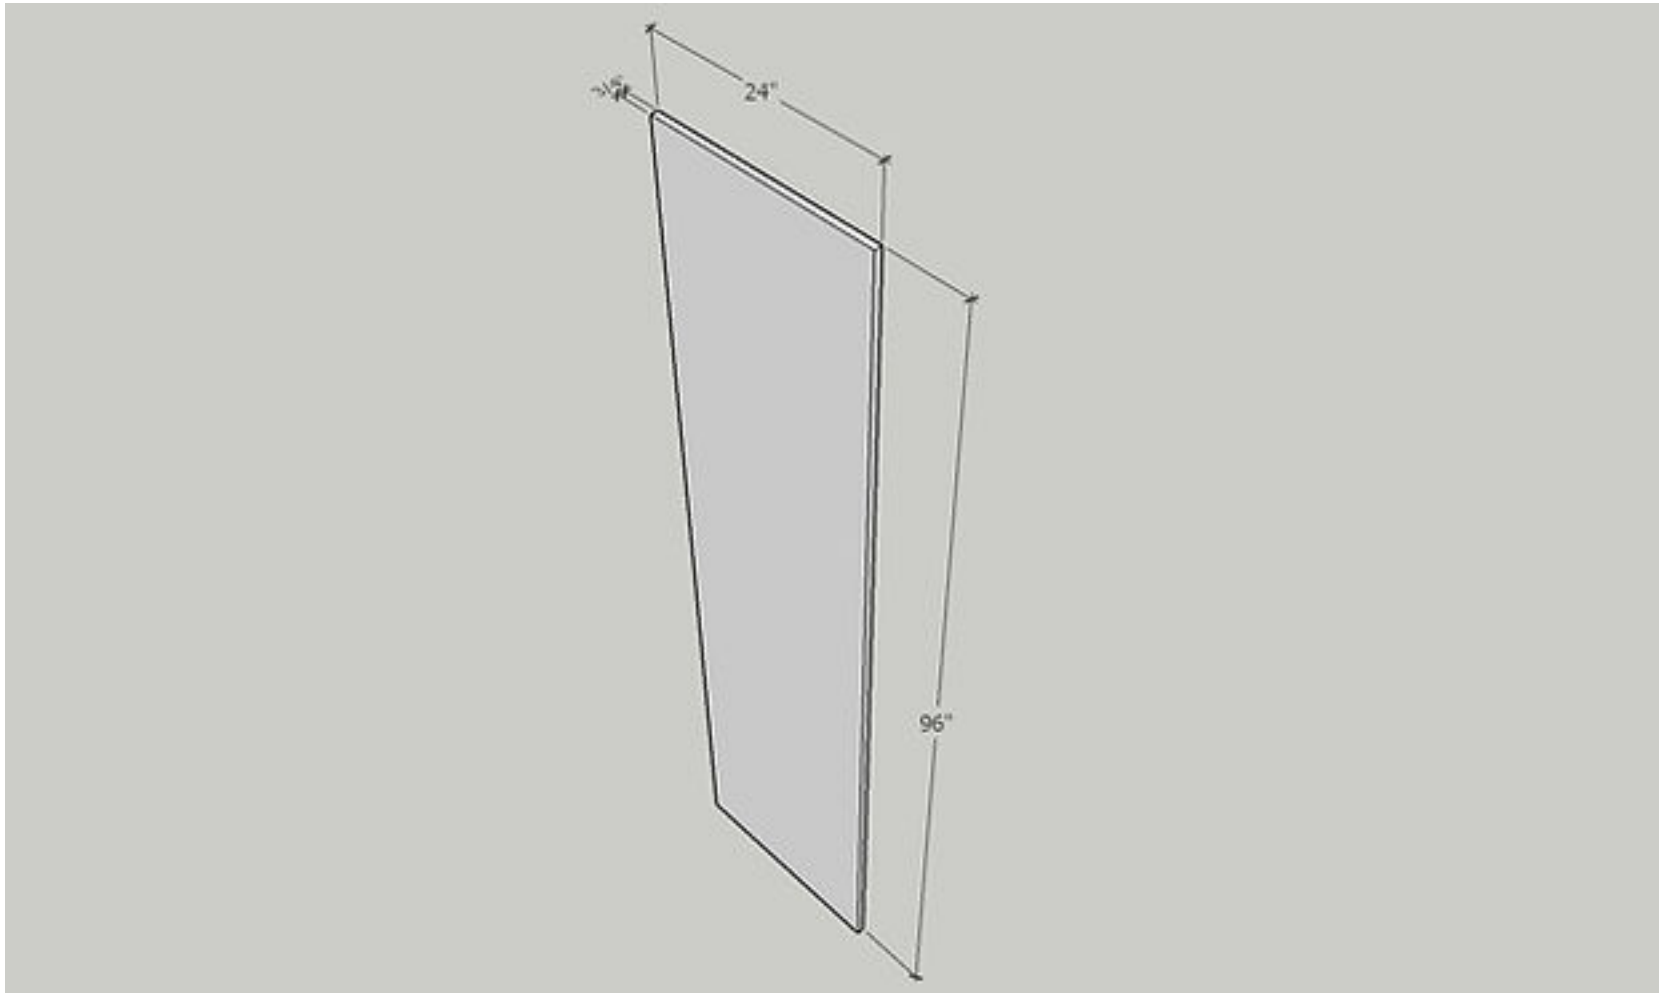

Wall Skin Veneer 15 x 42

15" Wide x 42" High x 1/4" Deep

Item: BSV

Base Skin Veneer

23 1/4" Wide x 34 1/2" High x 1/4" Deep

Item: USV2496

Universal Skin Veneer 96 x 24

24" Wide x 96" High x 1/4" Deep