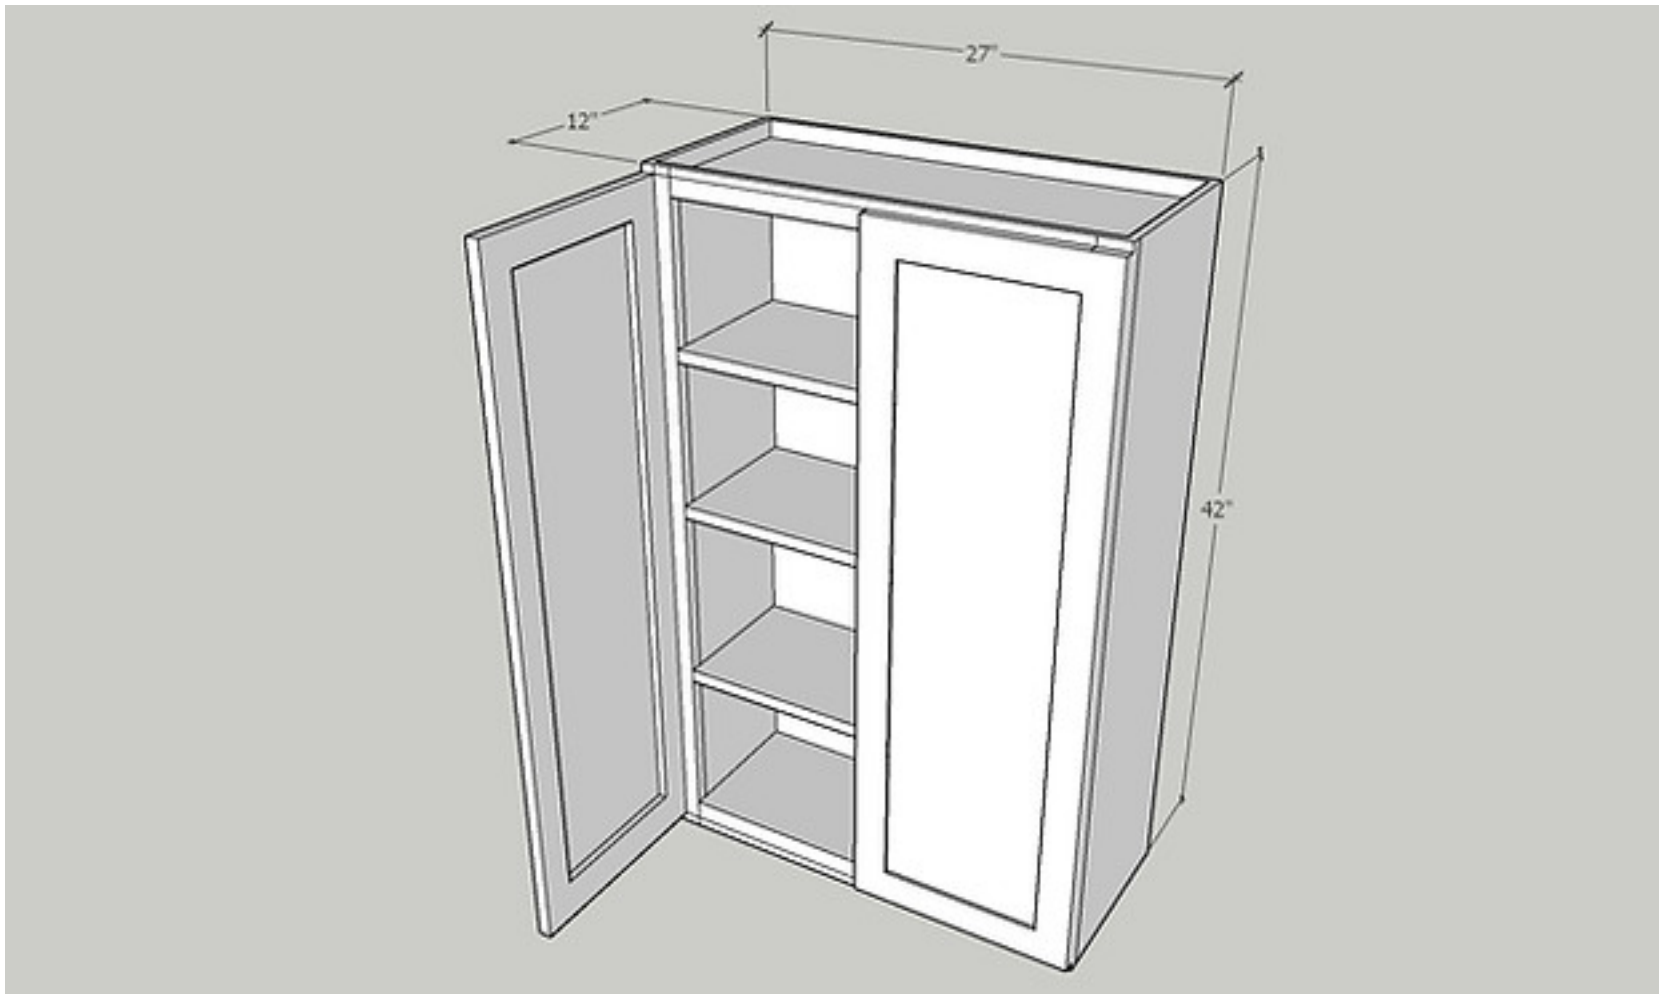

Item: W2742

Wall 27 x 42, Butt Doors,

Cabinet Size: 27" Wide x 42" High x 12" Deep

Quantity: 1 PC

Door Size: 13 1/4" Wide x 41" High x 3/4" Deep

Quantity: 2 PC