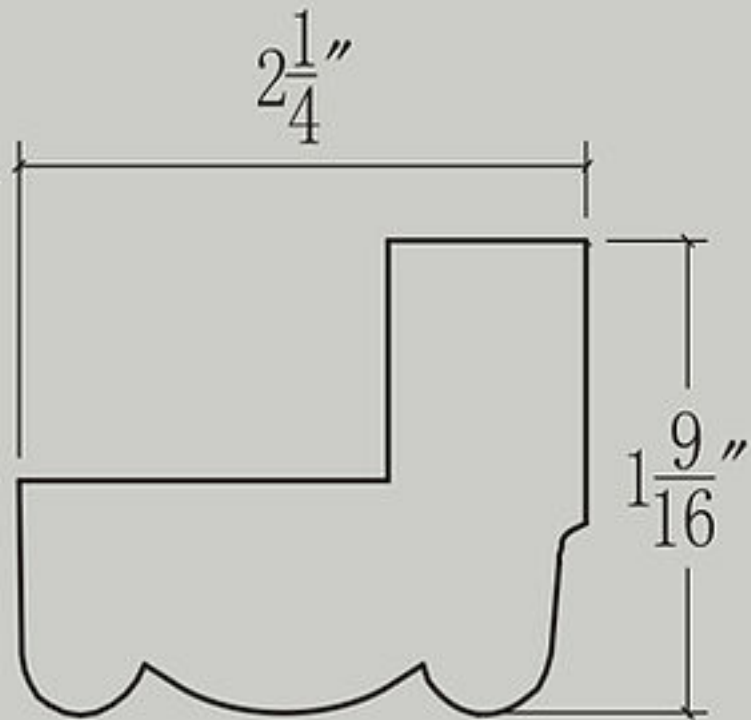

Royal Crown Molding

96" Wide x $4\frac{3}{16}$ " High x $\frac{7}{8}$ " Deep

Item: COV

Cove Crown Molding

96" Wide x $3\frac{5}{8}$ " High x $3\frac{1}{2}$ " Deep

Item: ROPE
Rope Molding 3/4
96" Wide x 3/4" High x 3/8"Deep