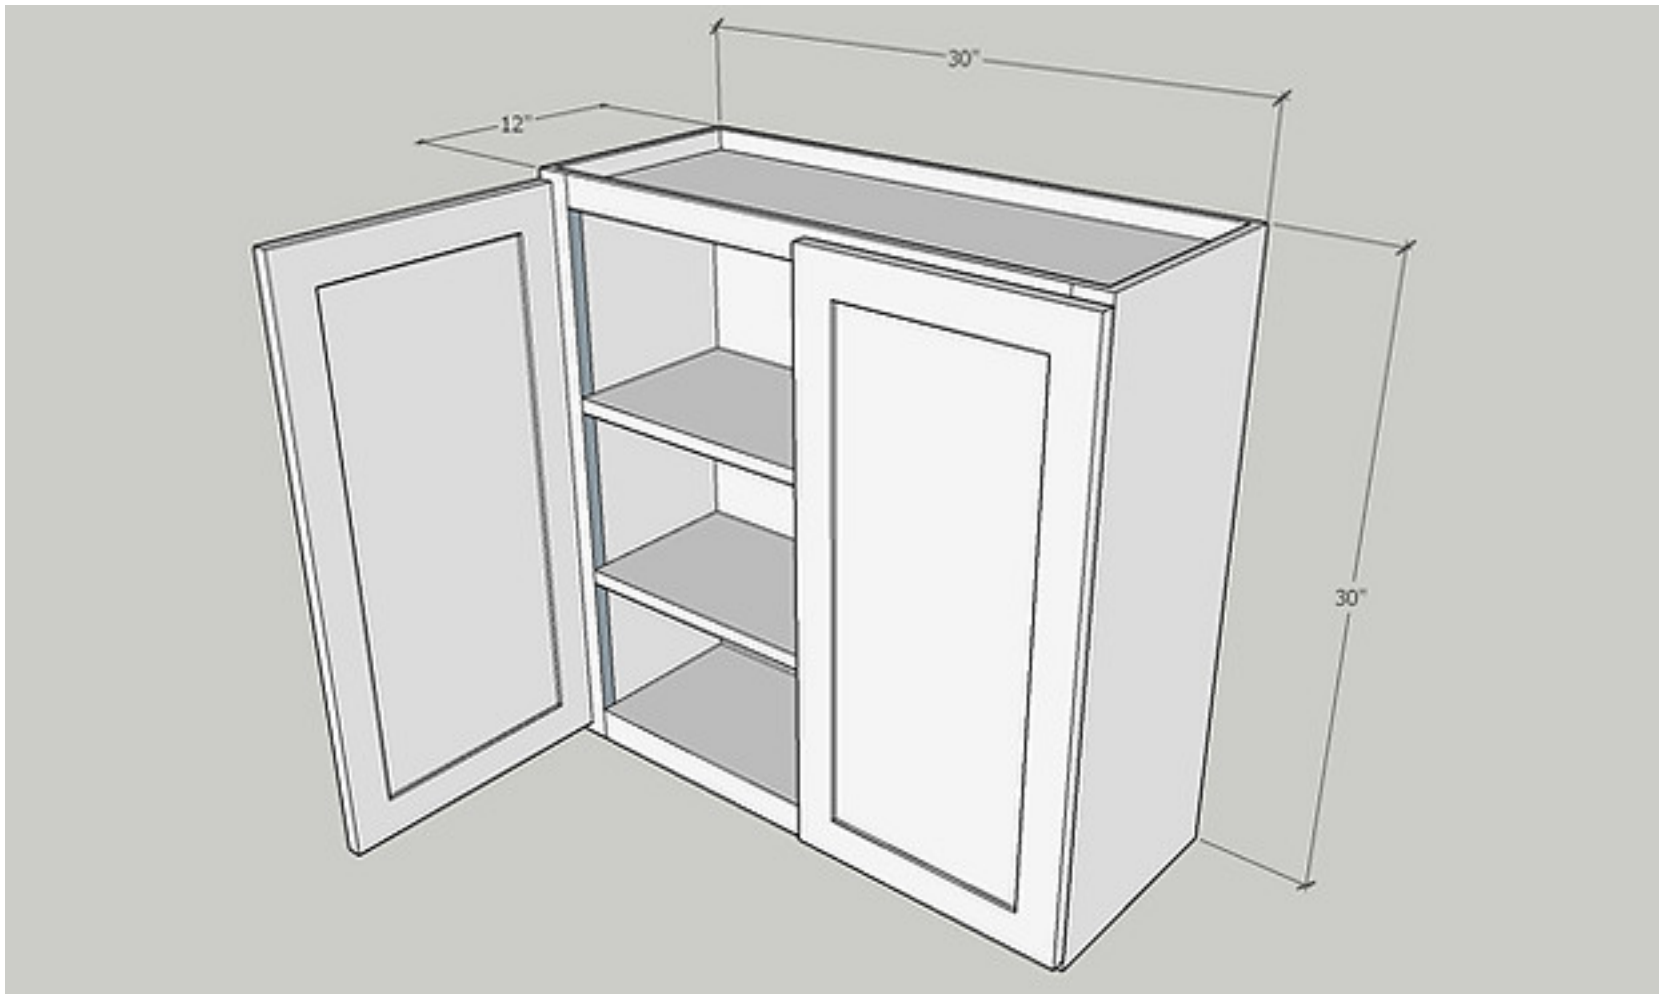

Item: W3030

Wall 30 x 30, Butt Doors,

Cabinet Size: 30" Wide x 30" High x 12" Deep

Quantity: 1 PC

Door Size: 14 5/7" Wide x 29" High x 3/4" Deep

Quantity: 2 PC