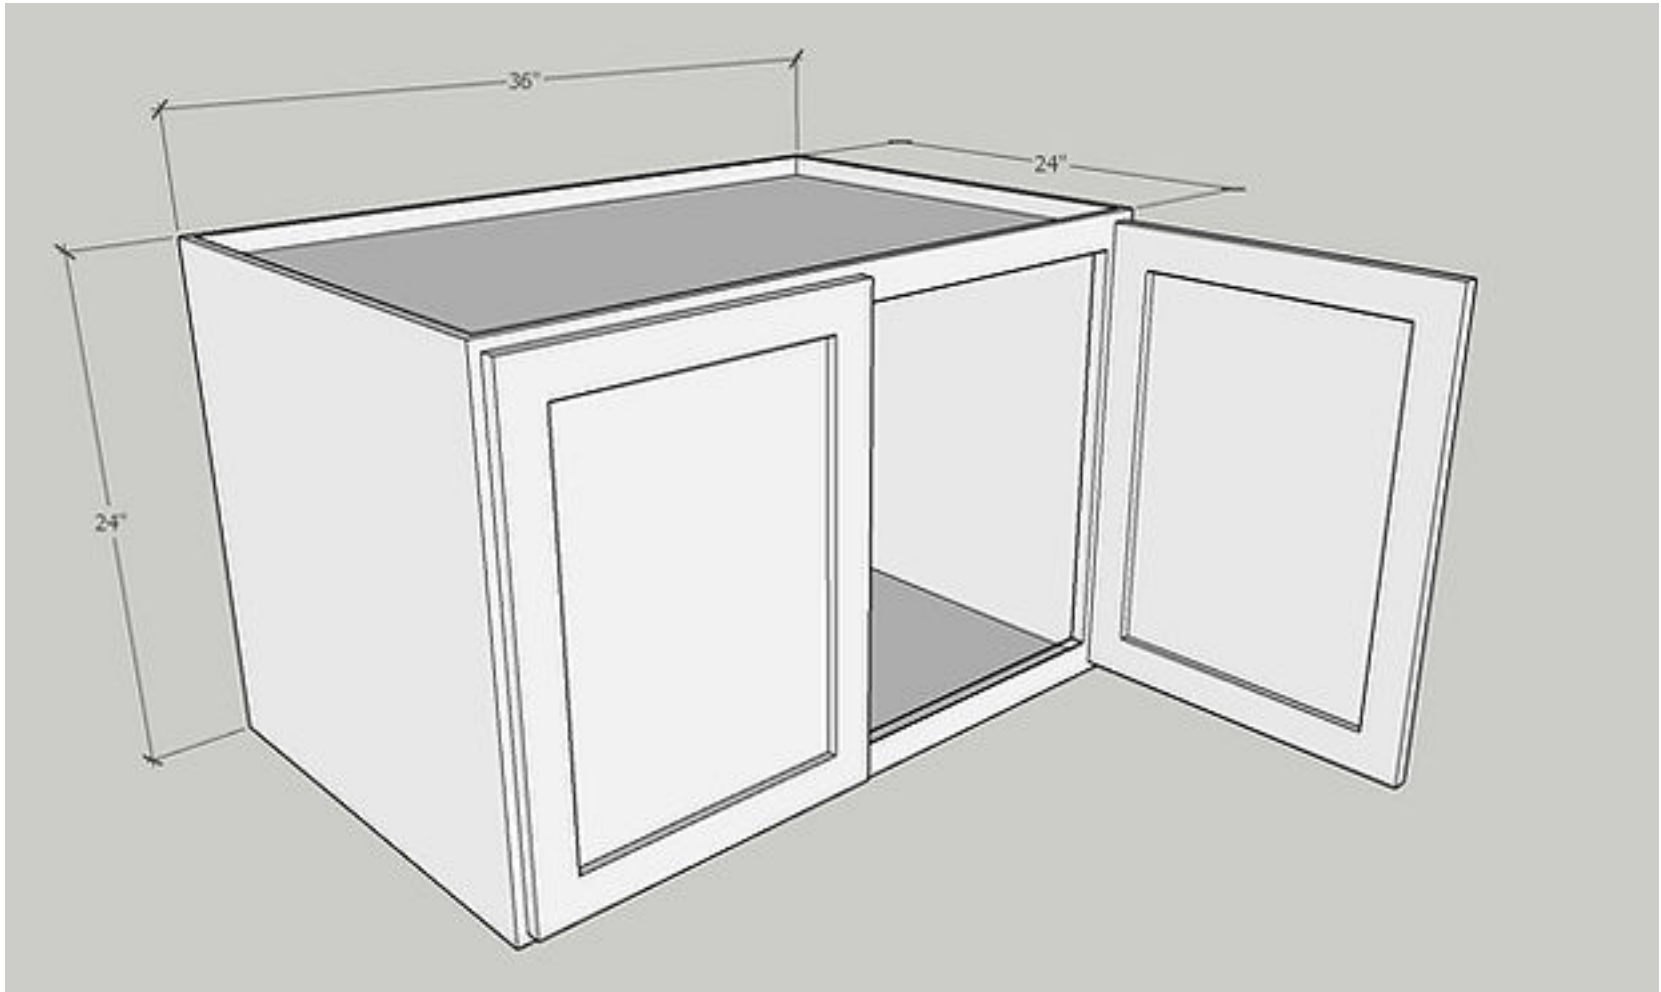

Door Size: 14 3/4" Wide x 23" High x 3/4" Deep

Quantity: 2 PC

Item: W3624

Wall 36 x 24, Butt Doors

Cabinet Size: 36" Wide x 24" High x 12"Deep

Quantity: 1 PC

Door Size: 17 3/4" Wide x 23" High x 3/4"Deep

Quantity: 2 PC