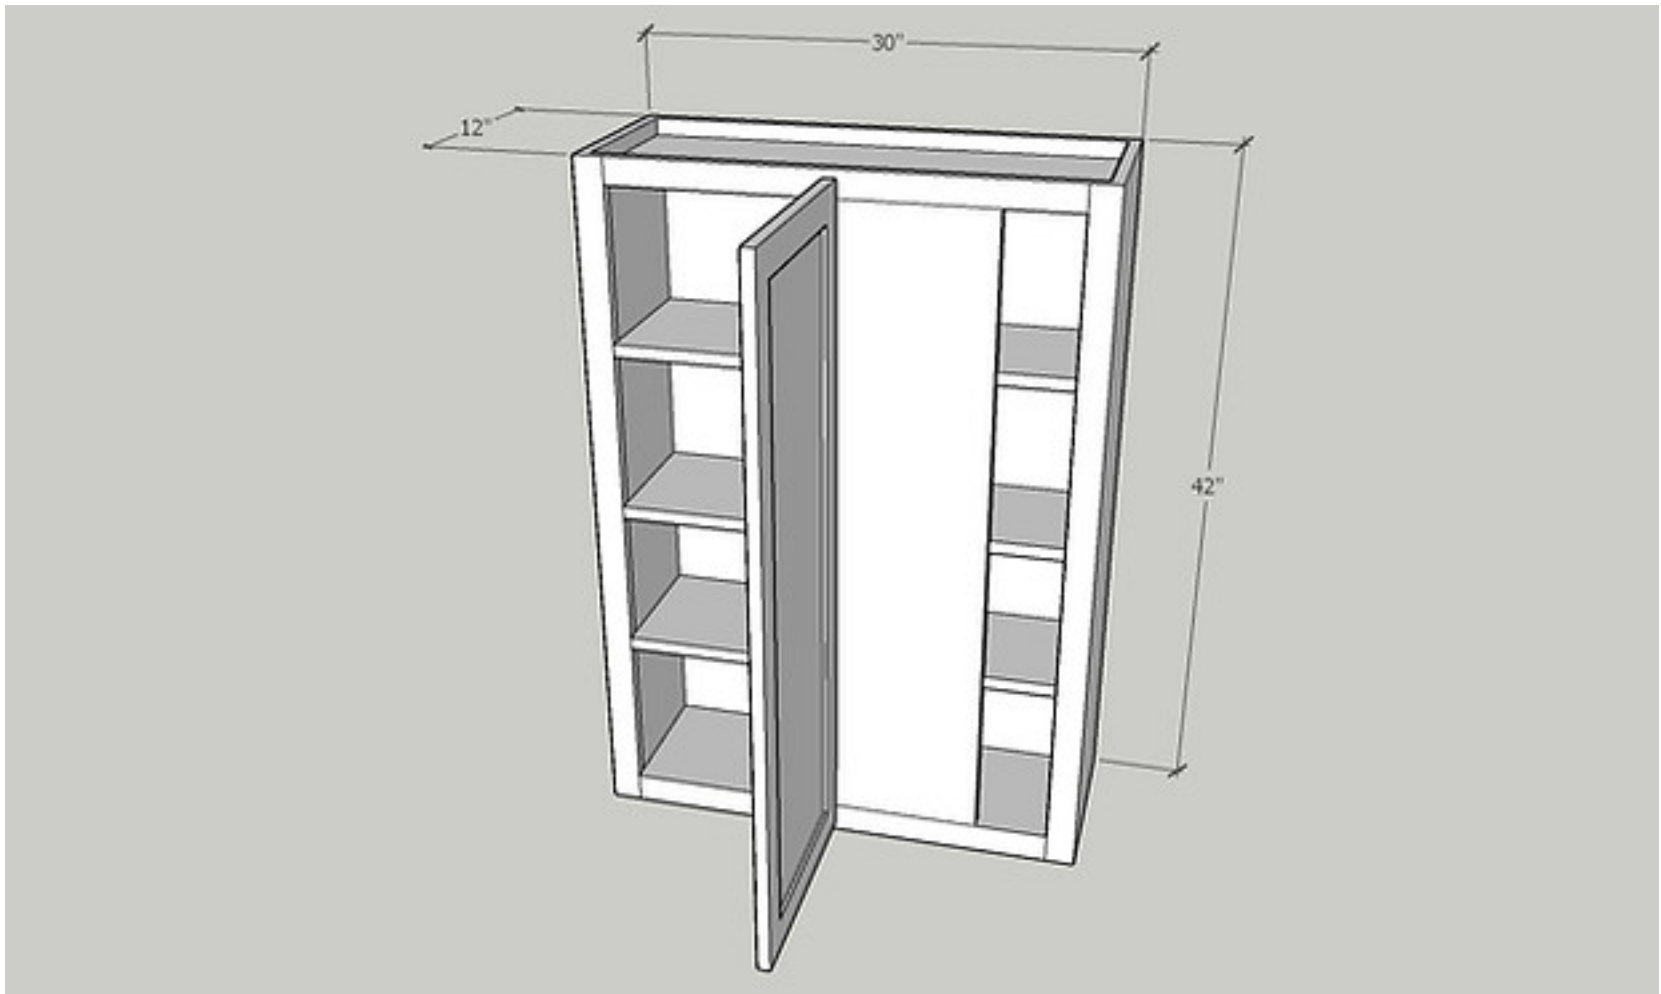

Item: WBC3042

Wall Blind Corner, Install Range 28"min 31"max

Cabinet Size: 30" Wide x 42" High x 12"Deep

Quantity: 1 PC

Door Size: 14 1/2" Wide x 41" High x 3/4"Deep

Quantity: 1 PC