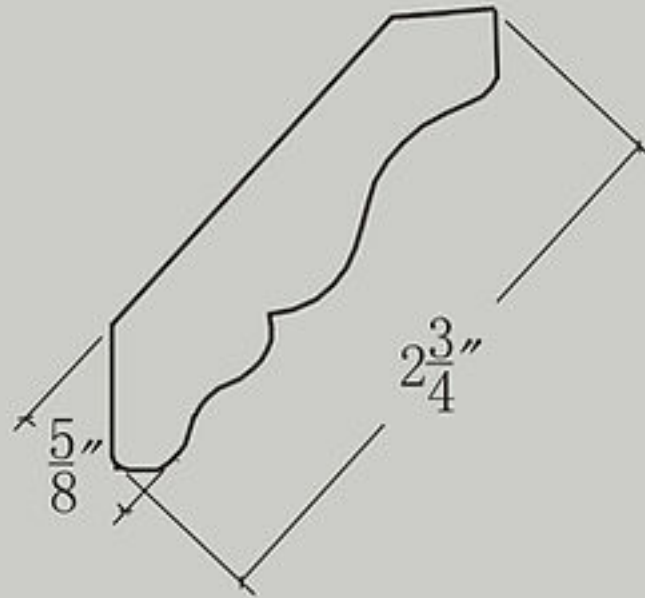

Item: CM8

Crown Molding $2\frac{3}{4}$

96" Wide x $2\frac{3}{4}$ " High x $\frac{5}{8}$ " Deep