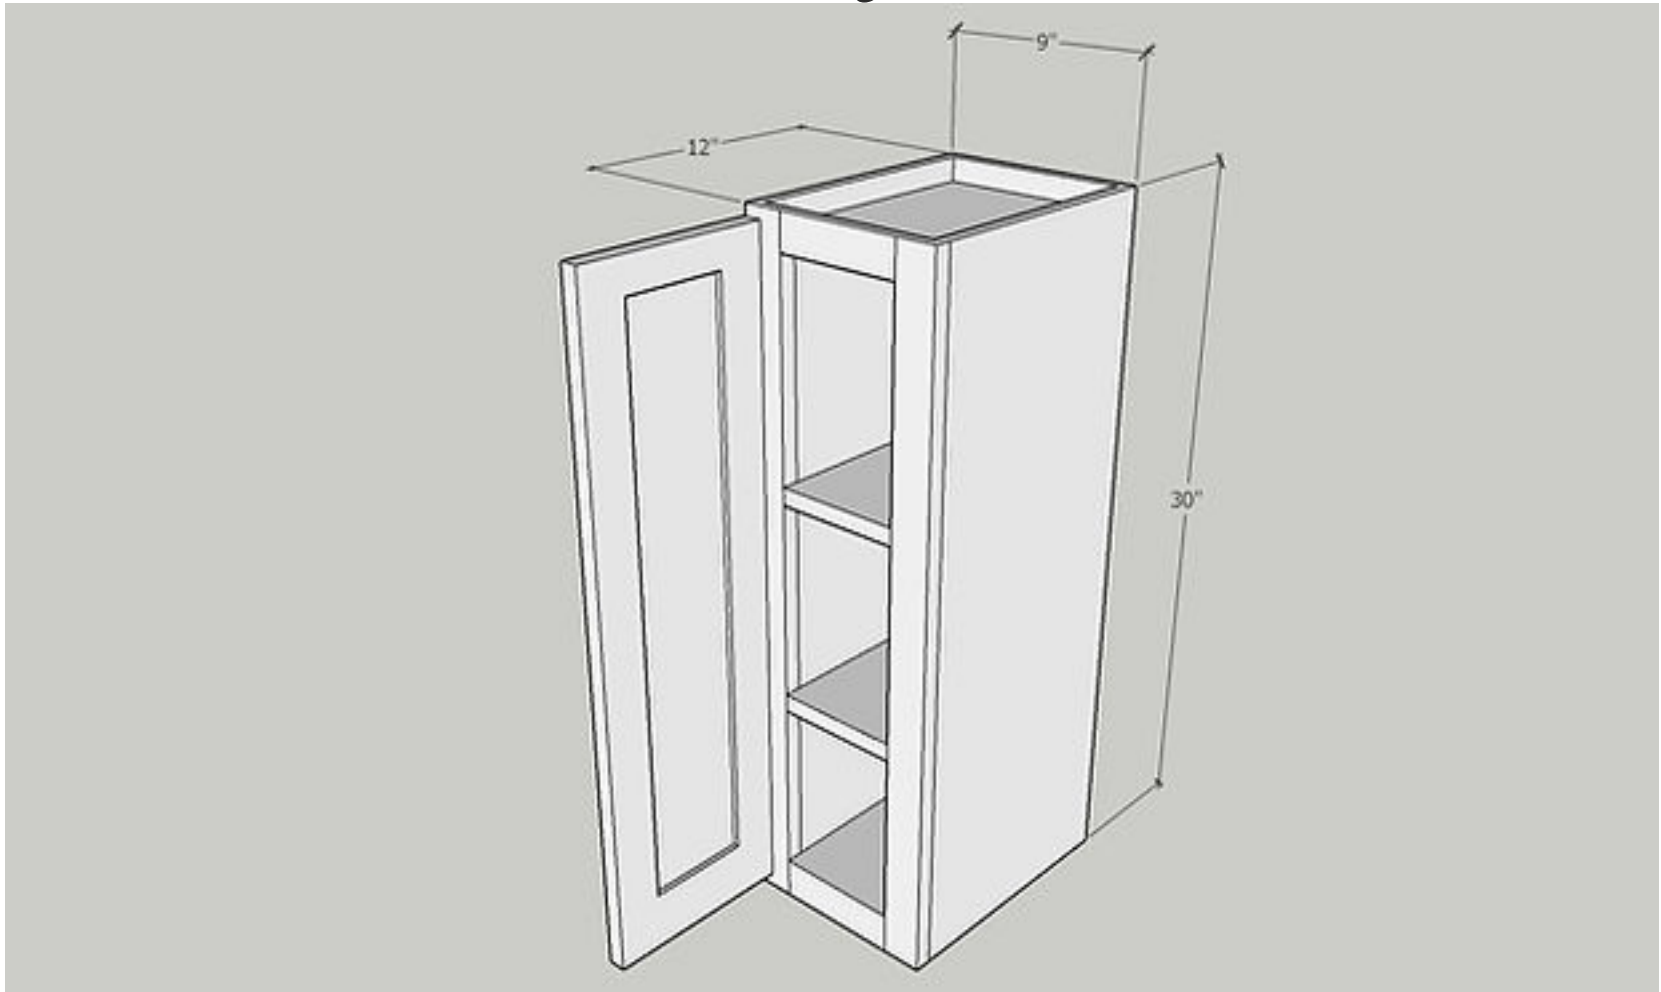

30" High Wall

Item: W0930

Wall 9 x 30

Cabinet Size: 9" Wide x 30" High x 12" Deep

Quantity: 1 PC

Door Size: 8 1/2" Wide x 29" High x 3/4" Deep

Quantity: 1 PC