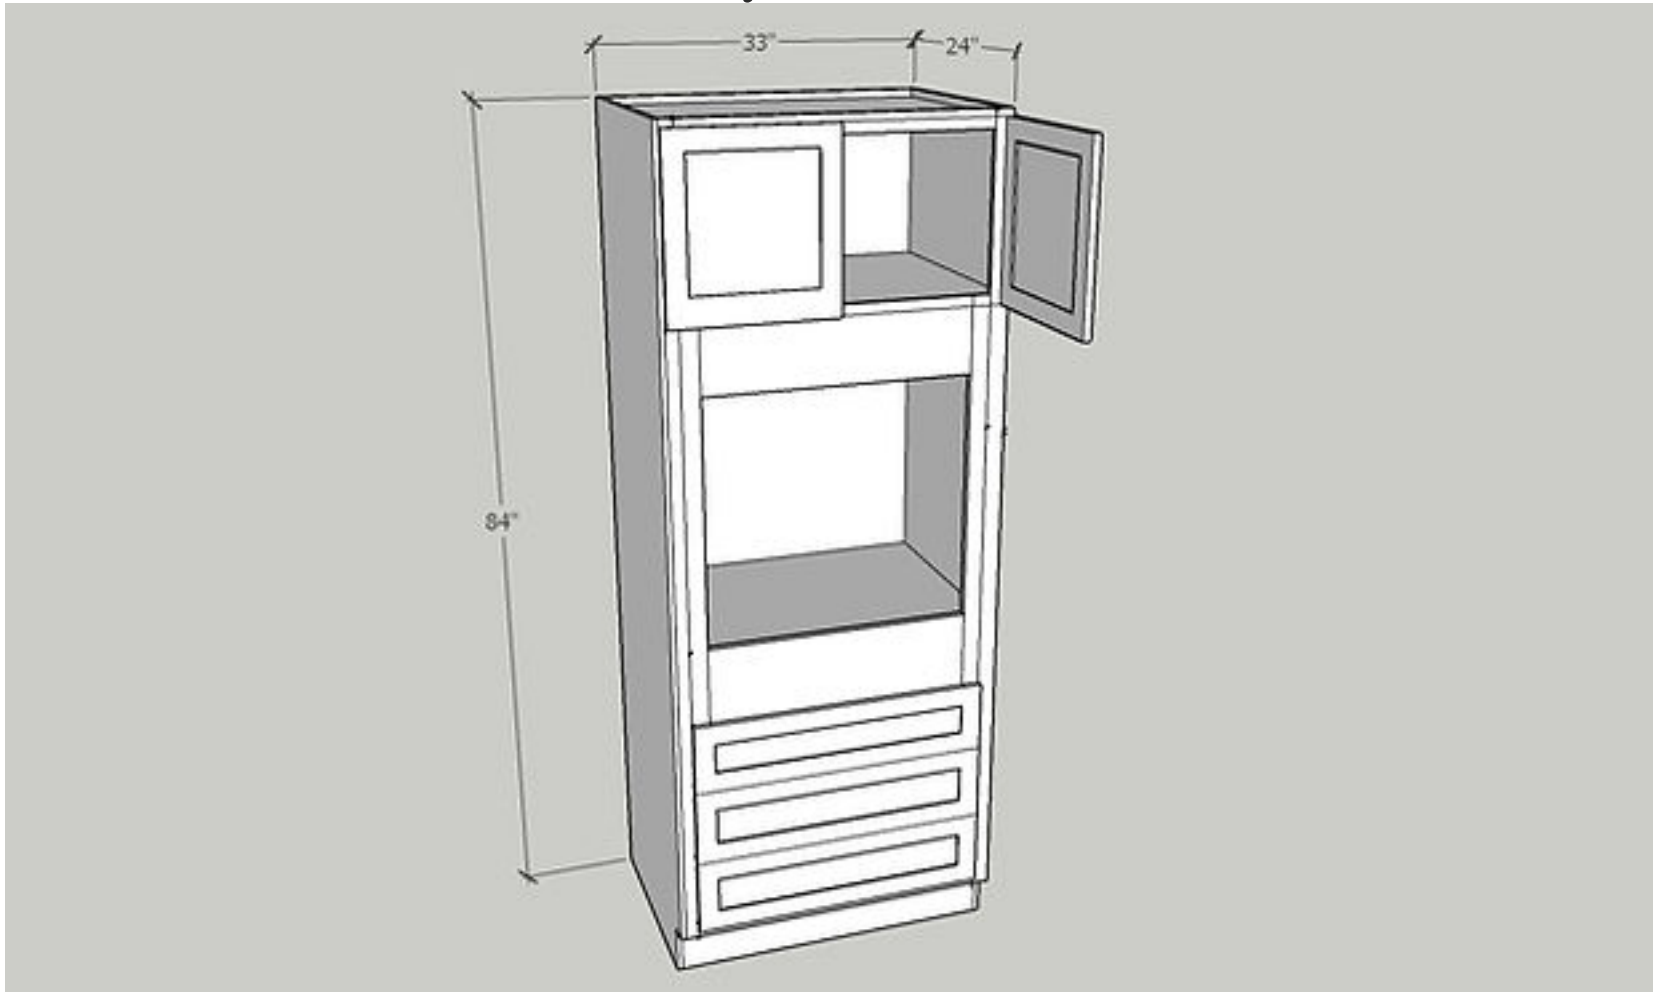

Utility Oven Cabinets

Item: O338424

Single Oven 33 x 84 x 24

Cabinet Size: 33" Wide x 84" High x 24" Deep, Quantity: 1 PC

Door Size: 16 1/4" Wide x 17" High x 3/4" Deep, Quantity: 2 PC

Drawer Front: 32 1/2" Wide x 7 3/4" High x 3/4" Deep, Quantity: 3 PC

Drawer Box: 29" Wide x 5 1/8" High x 20 3/8" Deep, Quantity: 3 PC

Oven Dimension: 26 1/2" x 24 3/8"