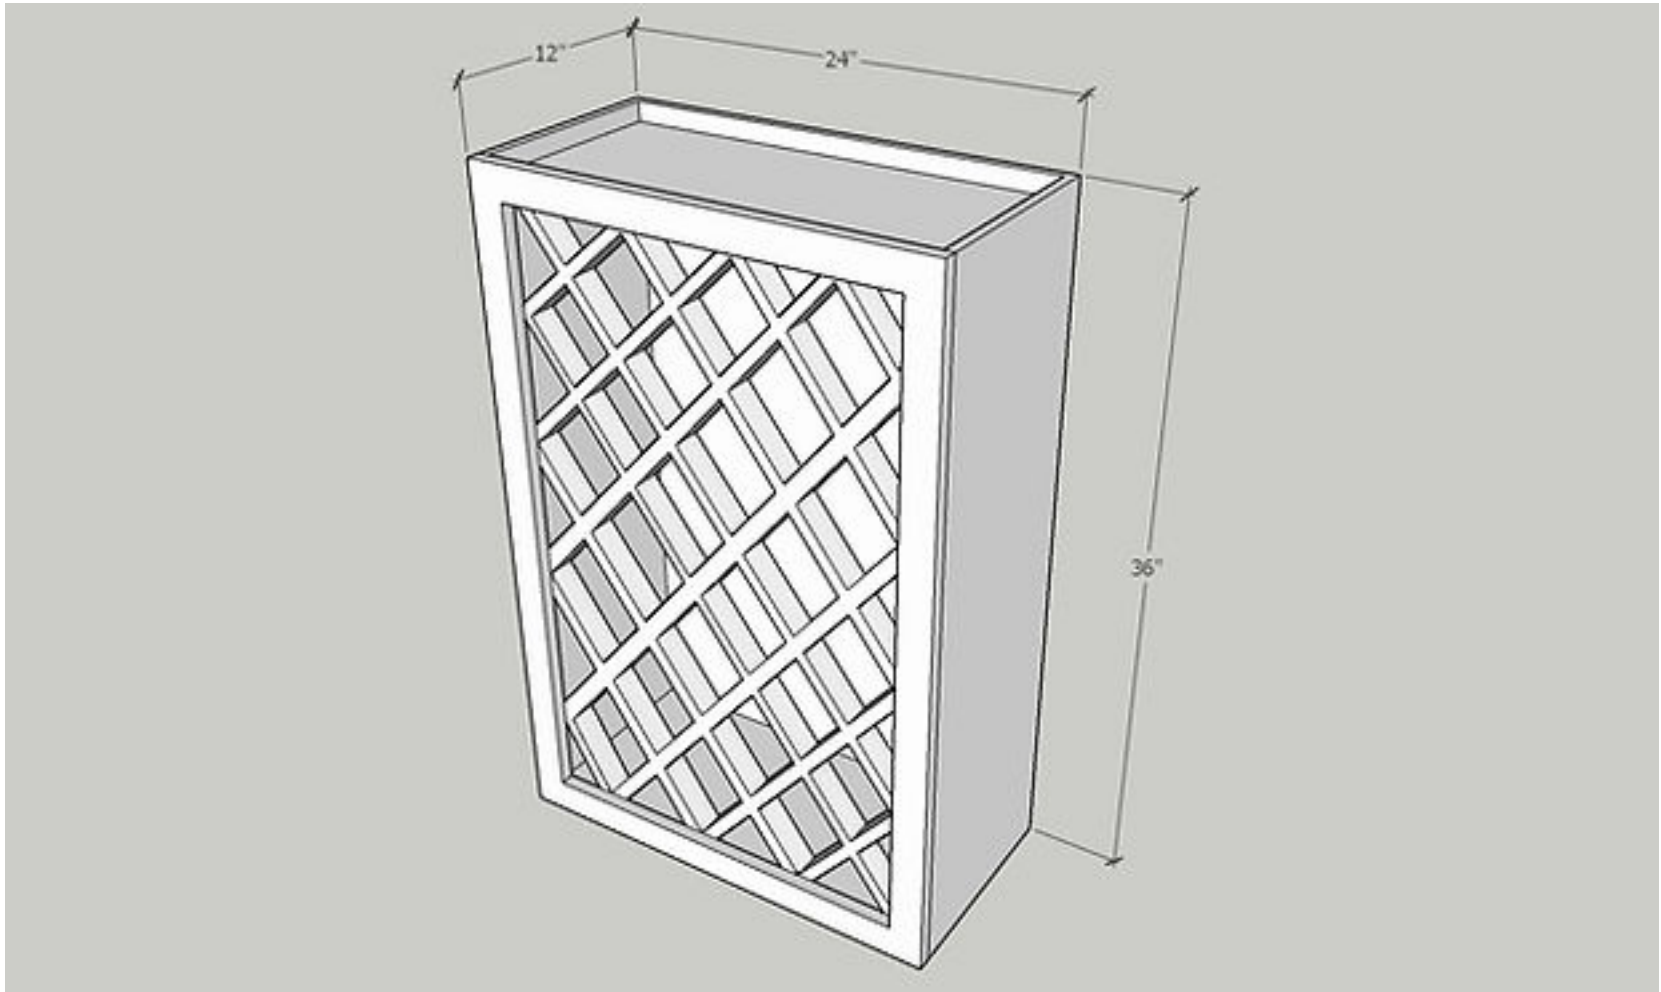

Item: WRC2430

Wine Rack Cabinet Finished Interior

Cabinet Size: 24" Wide x 30" High x 12"Deep

Quantity: 1 PC