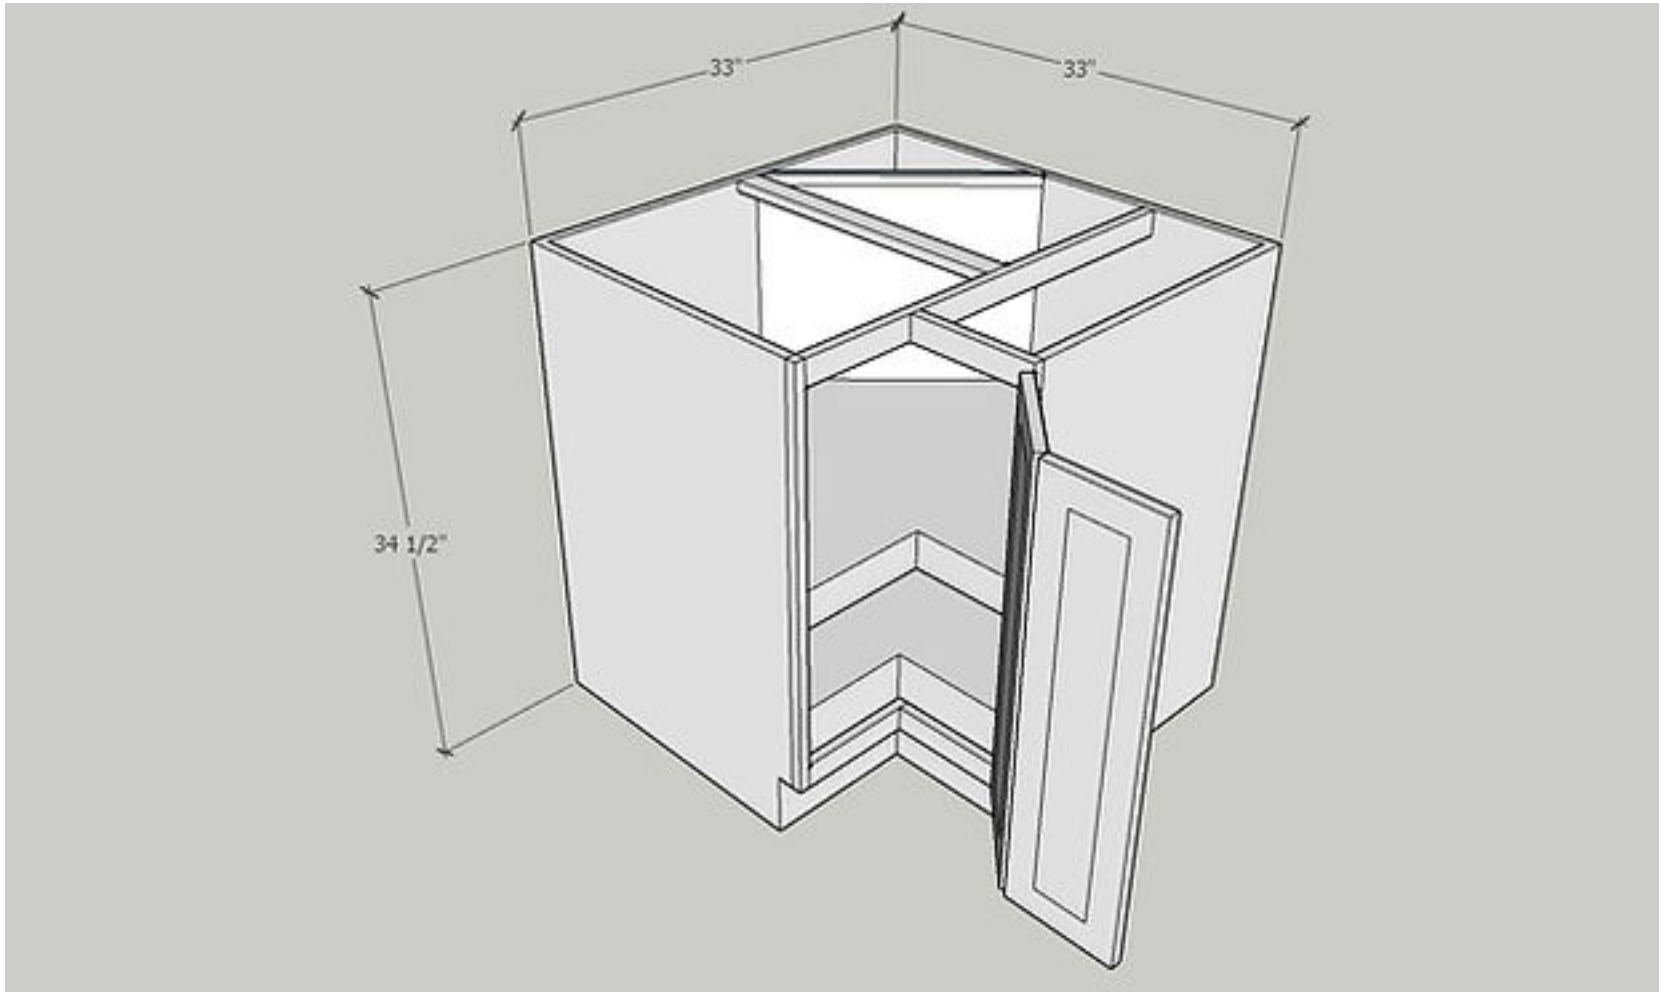

Item: LSB33

Lazy Susan Base, Metal Basket

Cabinet Size: 33" Wide x 34 1/2" High x 33" Deep

Quantity: 1 PC

Door Size: 7 5/8" Wide x 29" High x 3/4" Deep

Quantity: 2 PC