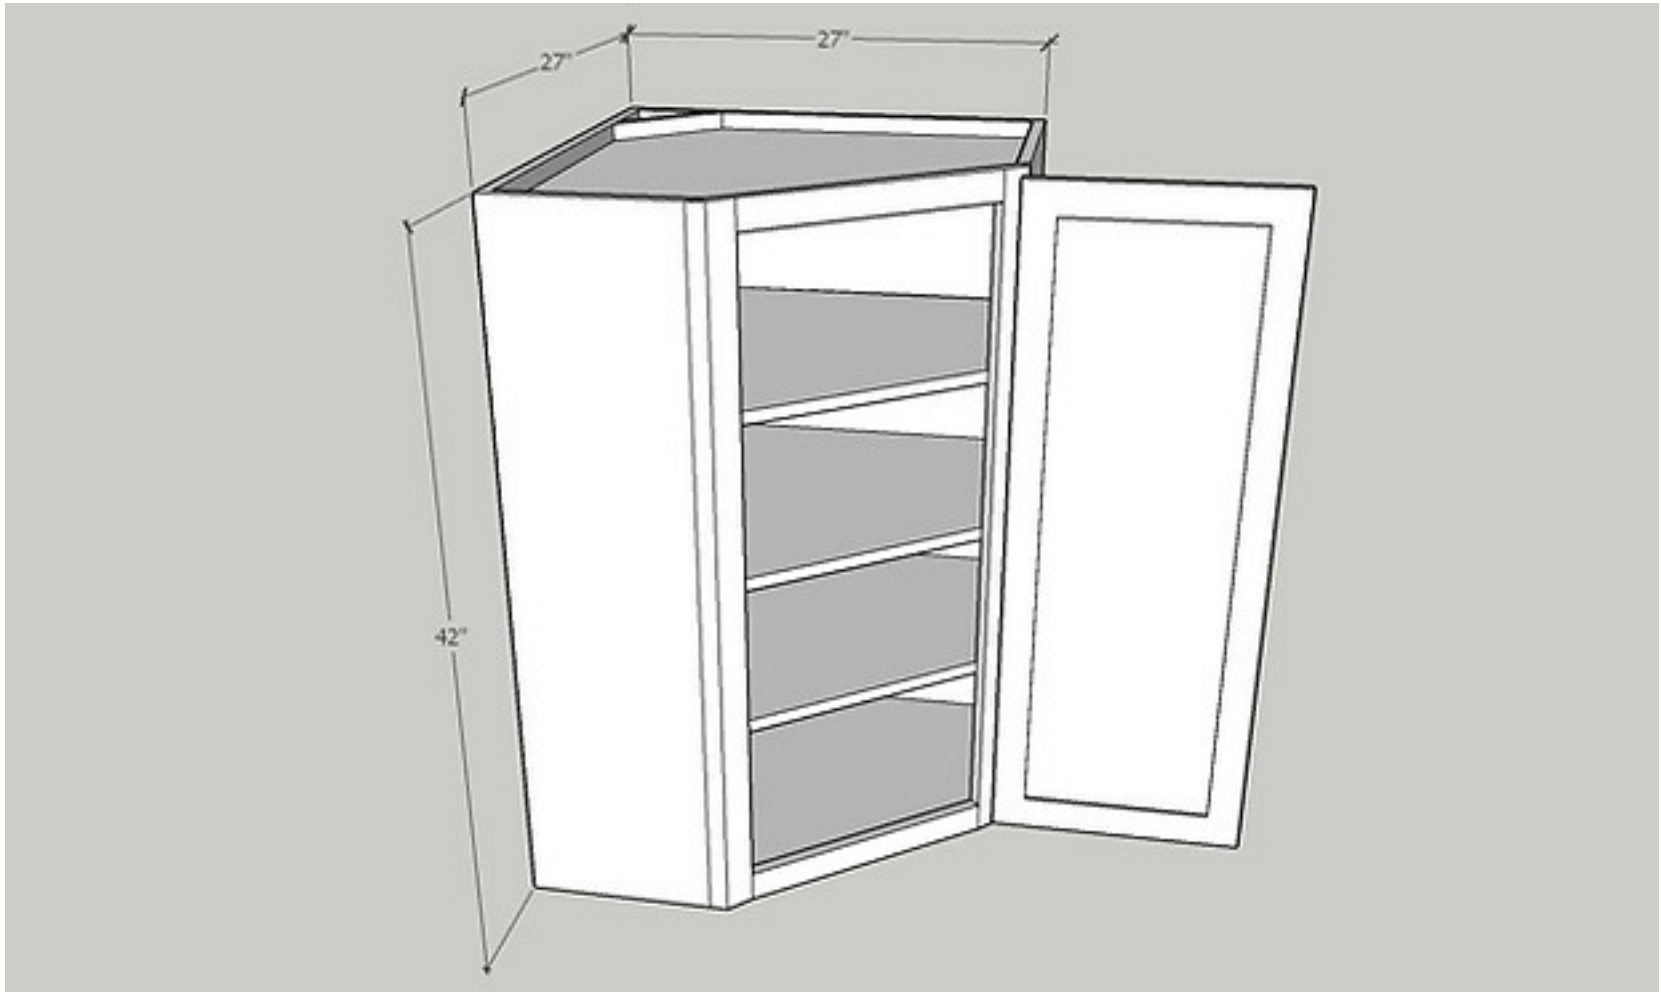

Quantity: 1 PC

Item: DCW2736

Diagonal Corner Wall

Cabinet Size: 27 1/4" Wide x 36" High x 24" Deep

Quantity: 1 PC

Door Size: 15 1/4" Wide x 35" High x 3/4" Deep

Quantity: 1 PC

Item: DCW2742