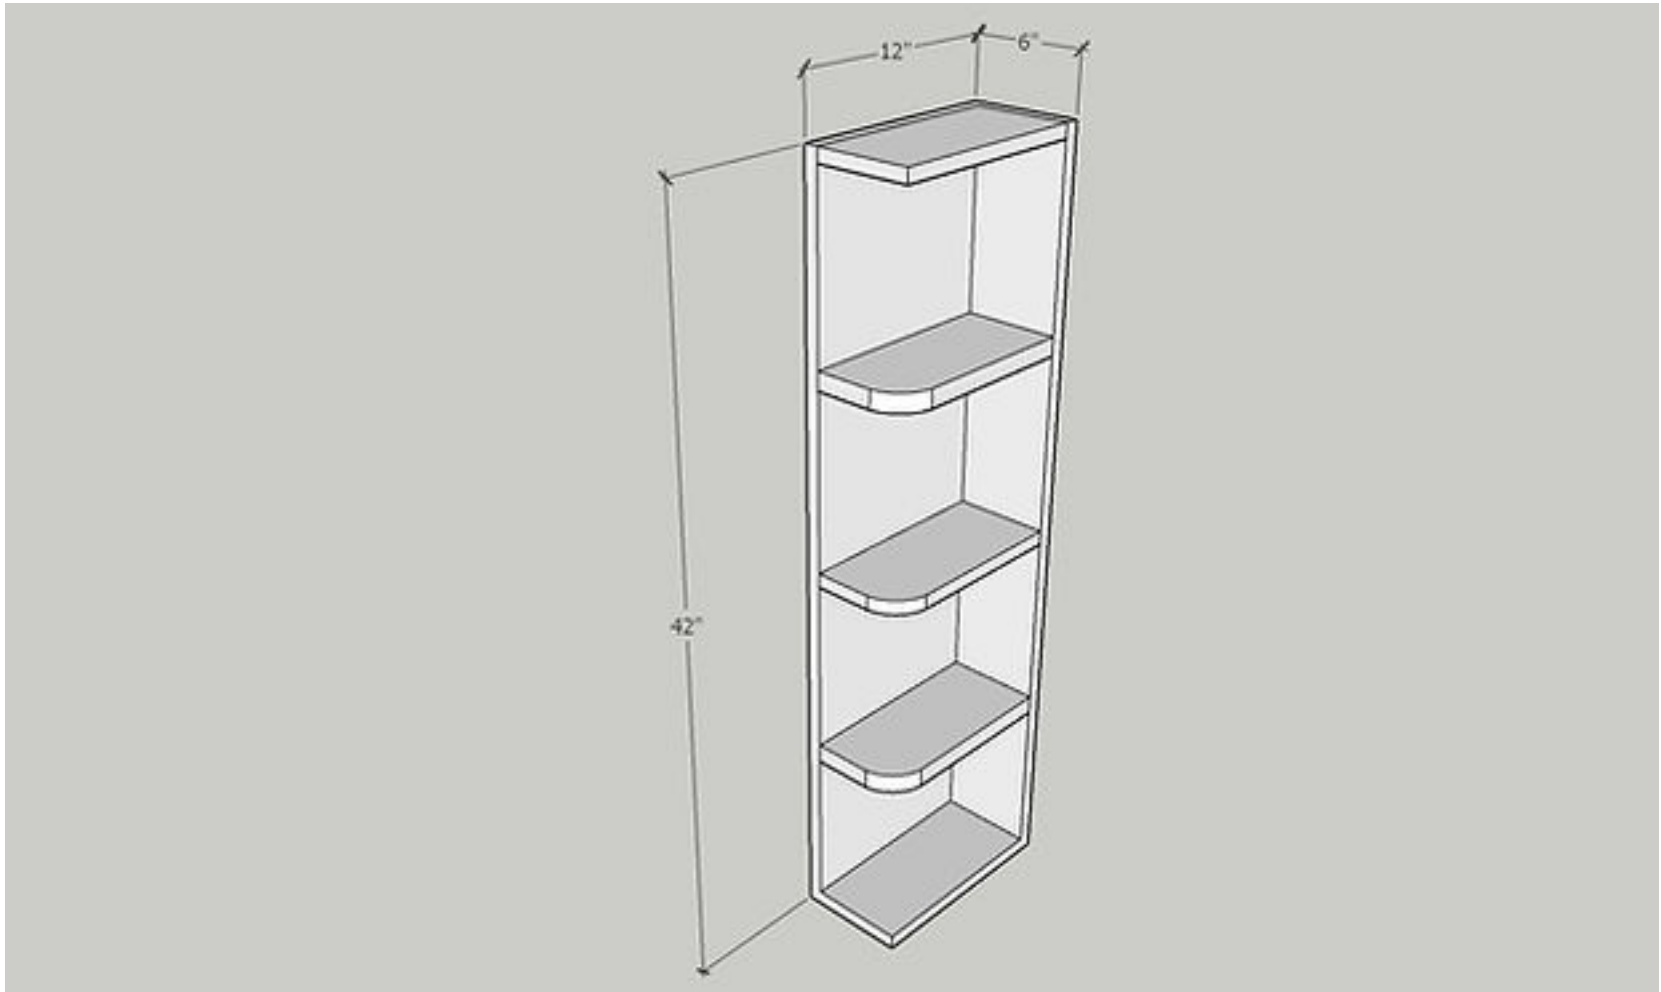

Item: OE0630

Open End 0630

Cabinet Size: 6" Wide x 30" High x 12" Deep

Quantity: 1 PC

Item: OE0636

Open End 0636

Cabinet Size: 6" Wide x 36" High x 12"Deep

Quantity: 1 PC