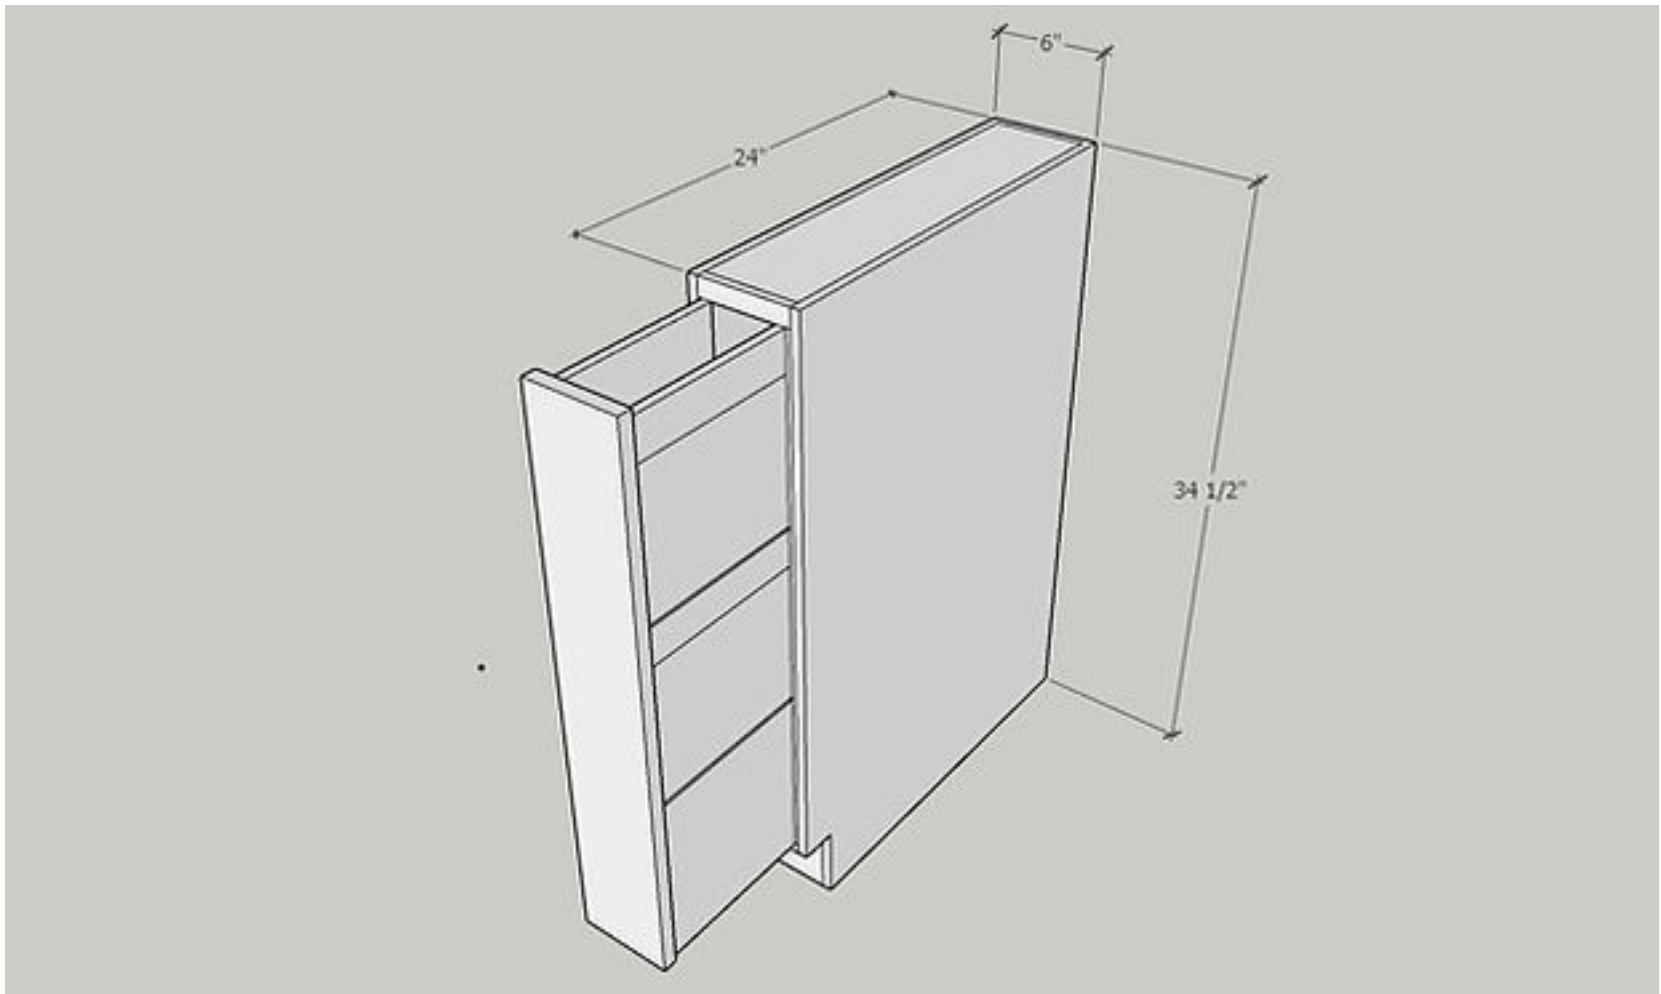

Item: SPB6

Spice Base Cabinet

Cabinet Size: 6" Wide x 34 1/2" High x 24"Deep, Quantity: 1 PC

Drawer Front: 5 1/2" Wide x 29" High x 3/4"Deep, Quantity: 1 PC

Drawer Box: 4 1/2" Wide x 24 1/4" High x 23 1/4"Deep, Quantity: 1 PC