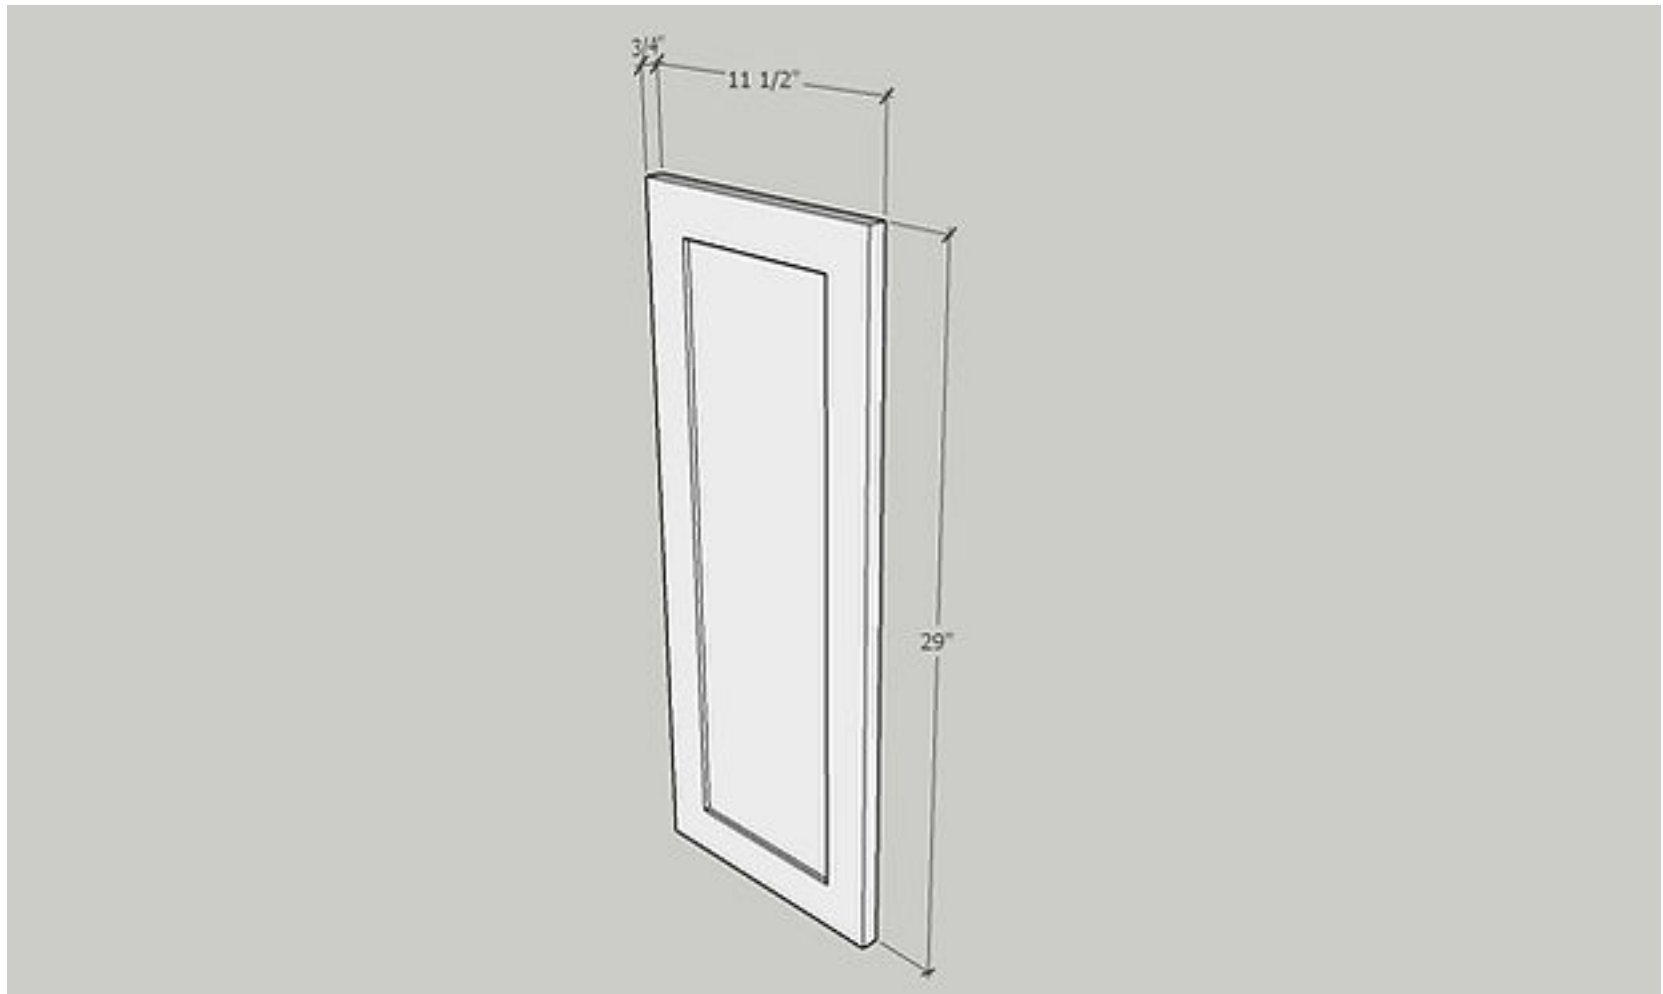

Item: RS33

Roll-Out Shelf-1 Tray

28 3/8" Wide x 3 3/8" High x 20 3/8" Deep

Item: RS36

Roll-Out Shelf-1 Tray

31 3/8" Wide x 3 3/8" High x 20 3/8" Deep

Decorative End Panels

Item: BDEP
Base Decorative End Panel
23 1/2" Wide x 29" High x 3/4" Deep