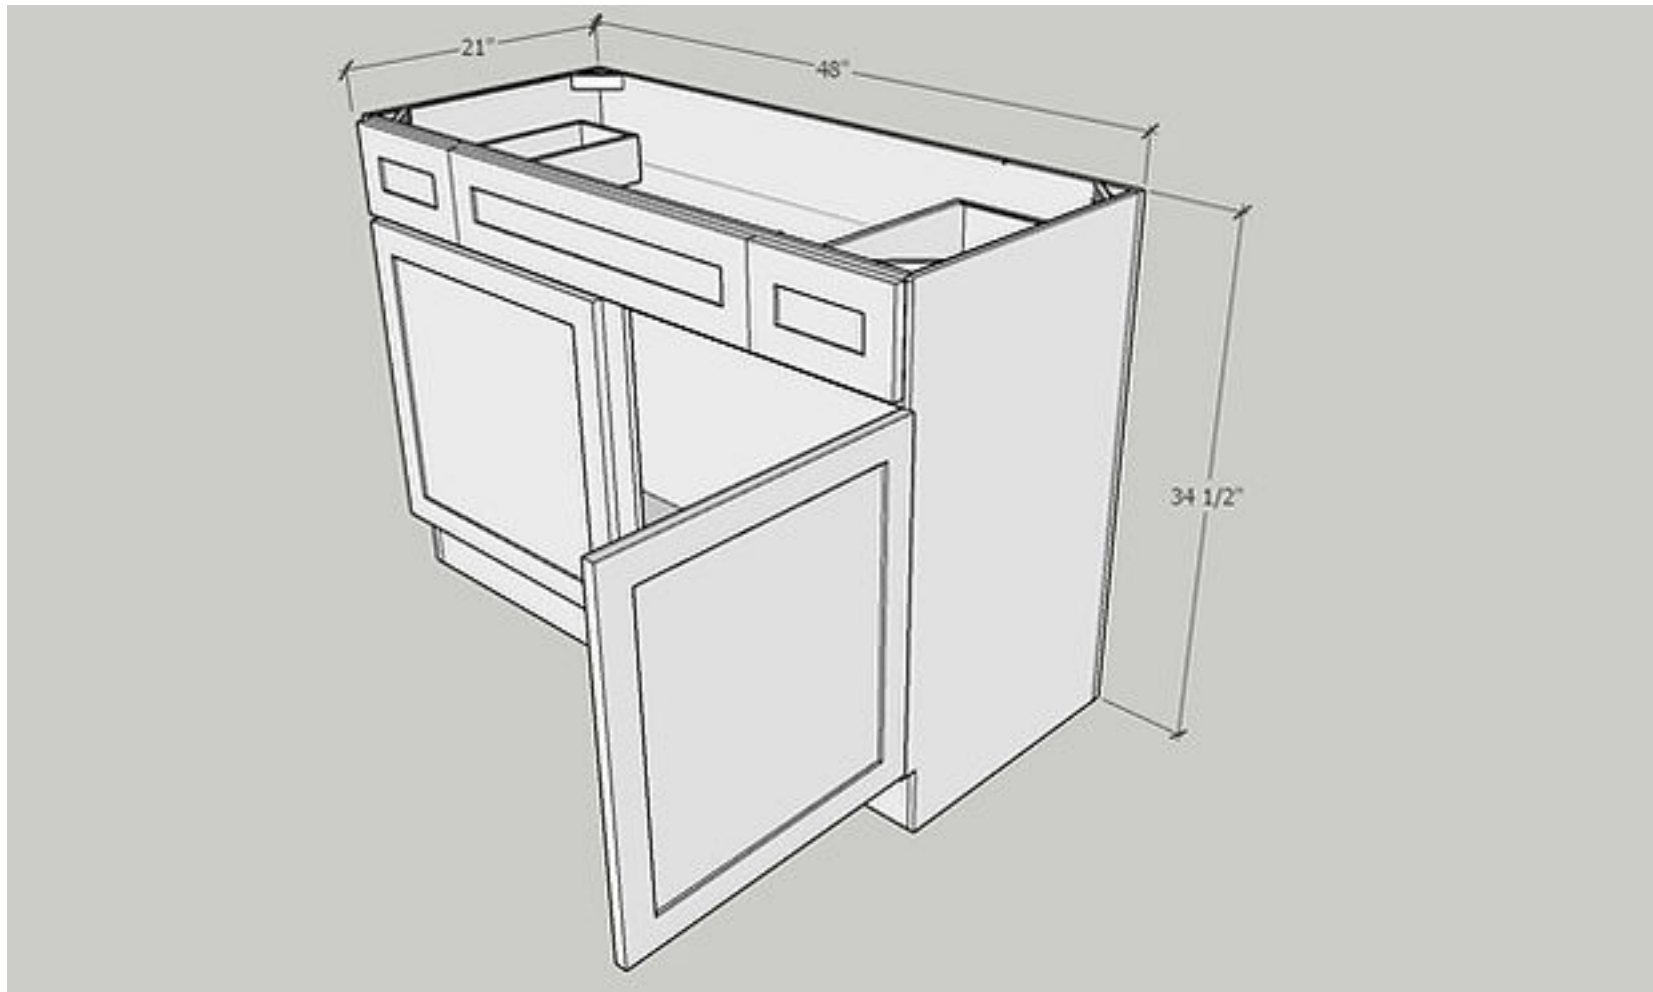

Item: VSD48

Vanity Sink Drawer Cabinet 48

Cabinet Size: 48" Wide x 34 1/2" High x 21" Deep, Quantity: 1 PC

Door Size: 23 3/4" Wide x 22 1/2" High x 3/4" Deep, Quantity: 2 PC

Outside Drawer Front: 14 1/2" Wide x 6 1/4" High x 3/4" Deep, Quantity: 2 PC

Center Drawer Box: 18" Wide x 6 1/4" High x 3/4" Deep, Quantity: 1 PC

Drawer Box: 11 7/8" Wide x 3 3/8" High x 17 3/8" Deep, Quantity: 2 PC