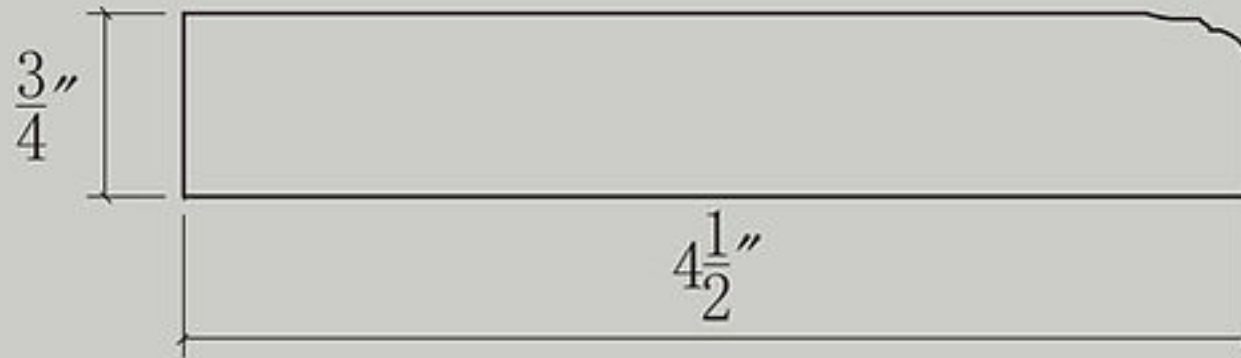

Item: SHM

Shoe Molding

96" Wide x $\frac{11}{16}$ " High x $\frac{11}{16}$ " Deep

Item: DMTIS

Dentil Molding

96" Wide x $\frac{3}{8}$ " High x $\frac{7}{8}$ " Deep

Item: FBM

Furniture Base Molding