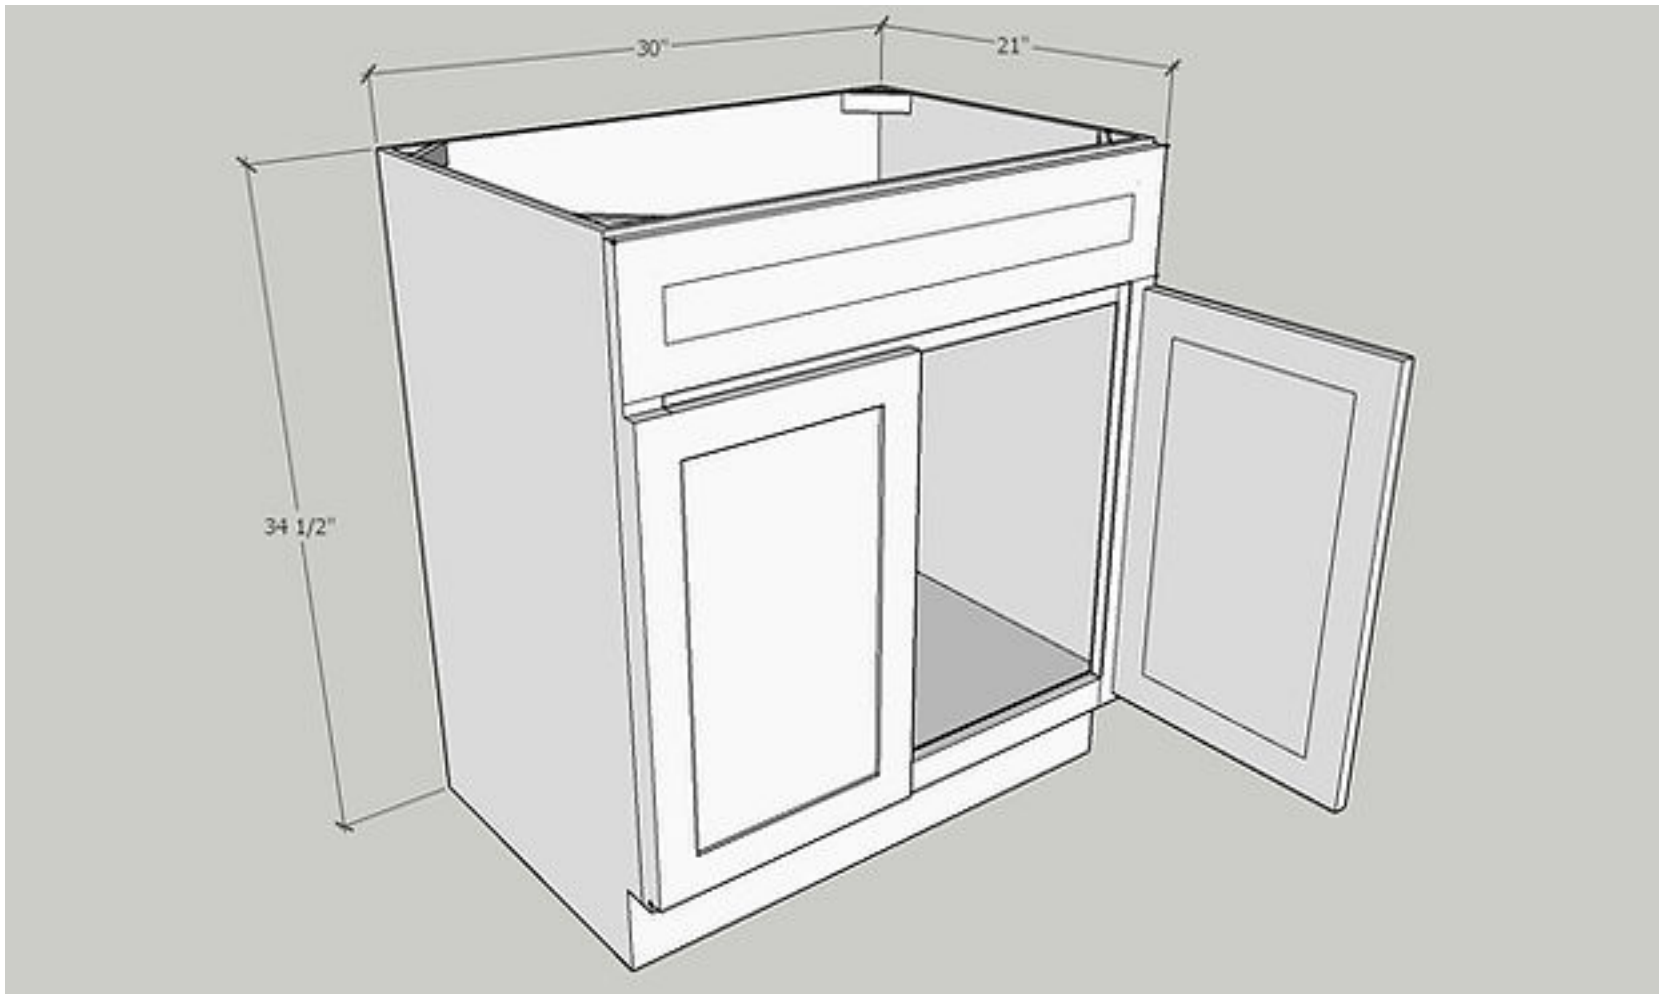

Item: VS30

Vanity Sink 30(Butt Doors)

Cabinet Size: 30" Wide x 34 1/2" High x 21"Deep, Quantity: 1 PC

Door Size: 14 3/4" Wide x 22 1/2" High x 3/4"Deep, Quantity: 2 PC

Drawer Front: 14 3/4" Wide x 6 1/4" High x 3/4"Deep, Quantity: 2 PC