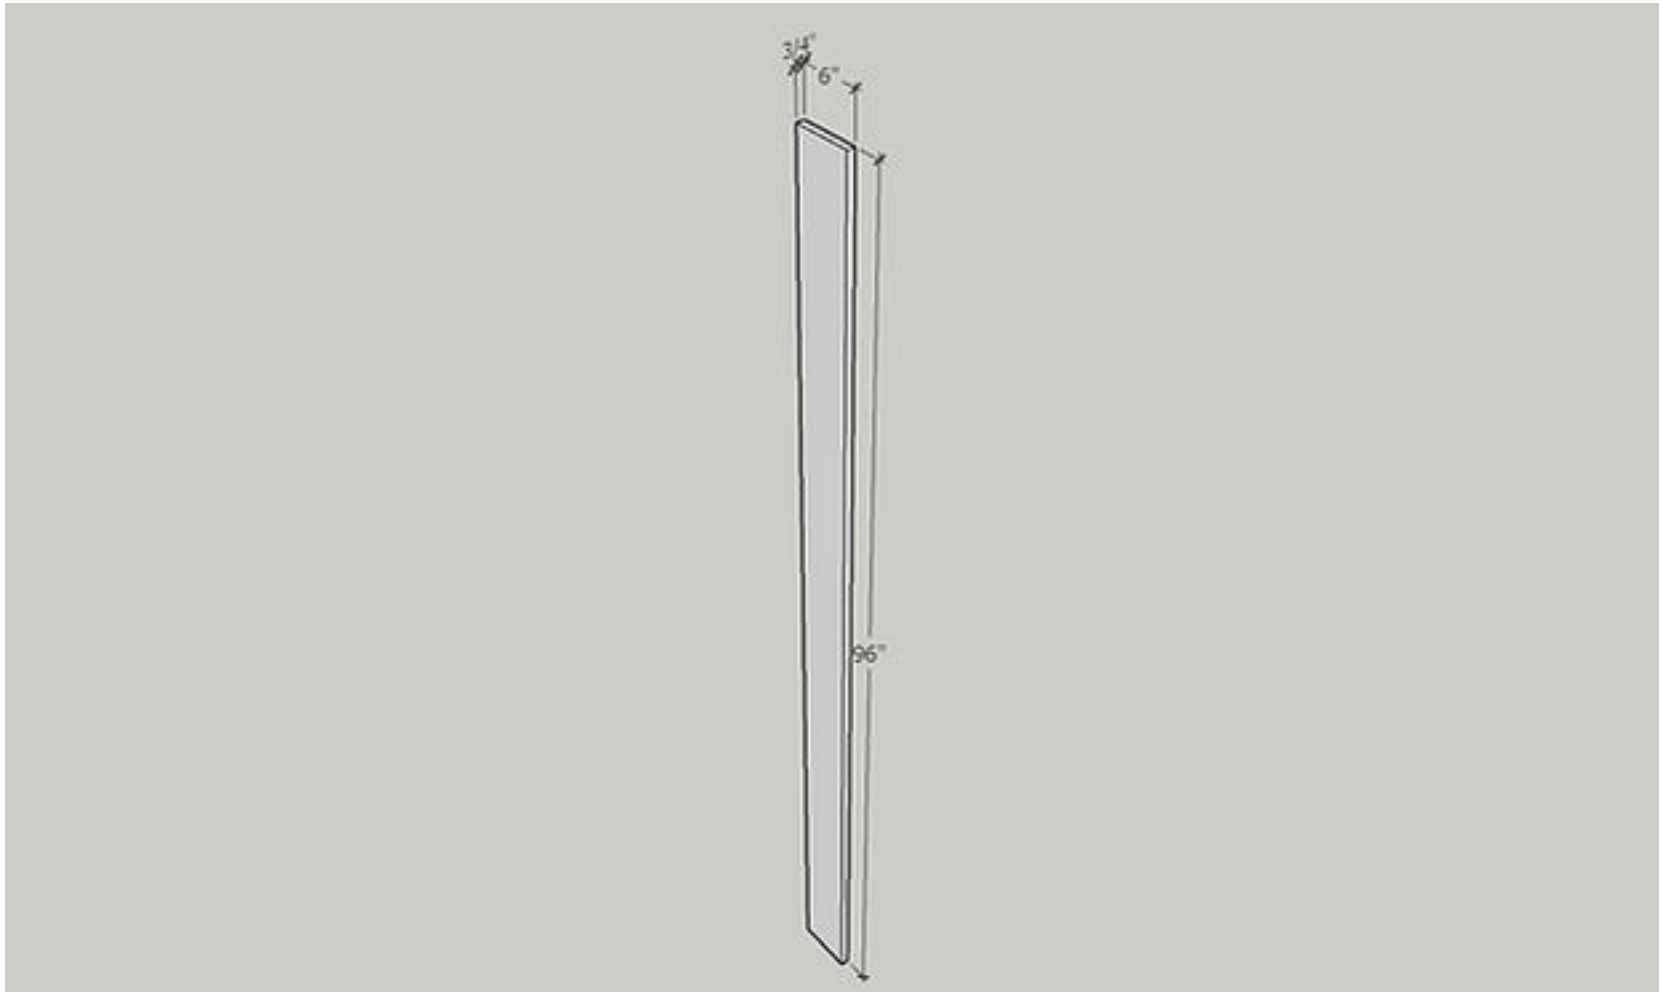

Item: F696

Filler 6 x 96

6" Wide x 96" High x 3/4" Deep