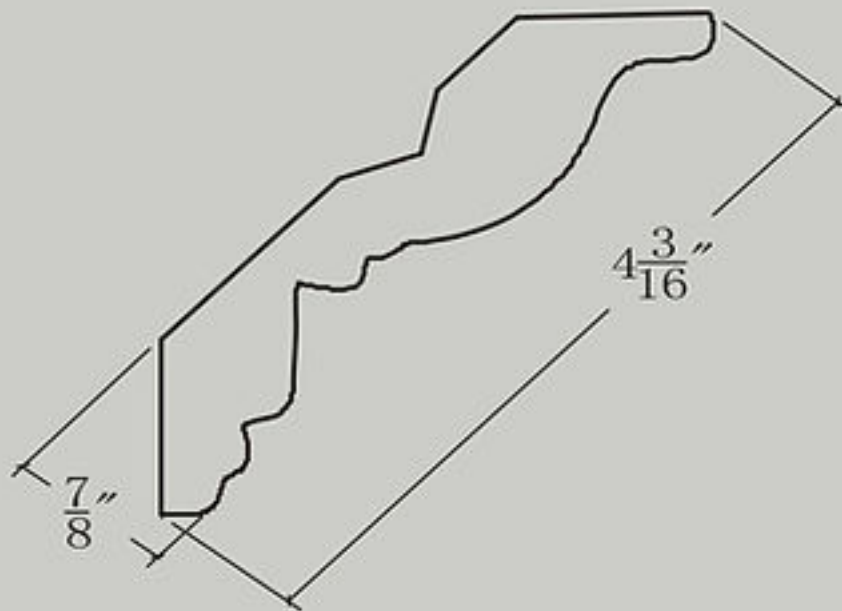

Item: RCM4S

Royal Crown Molding

96" Wide x $4\frac{3}{16}$ " High x $\frac{7}{8}$ " Deep