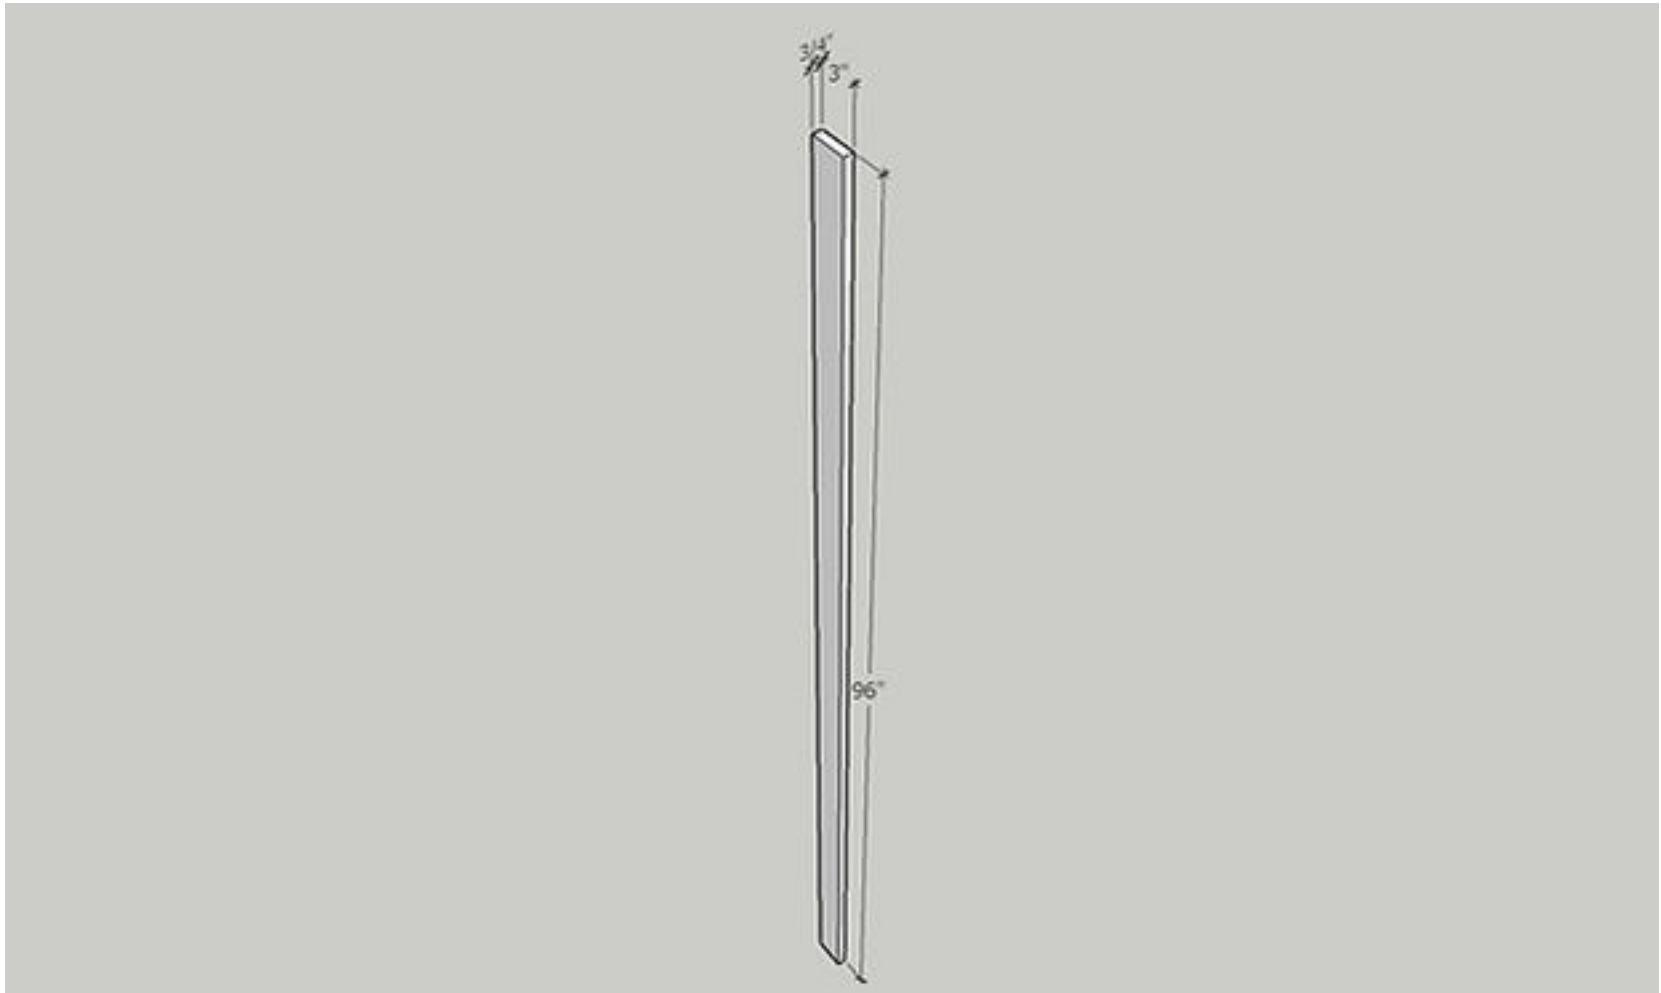

Item: F396

Filler 3 x 96

3" Wide x 96" High x 3/4" Deep