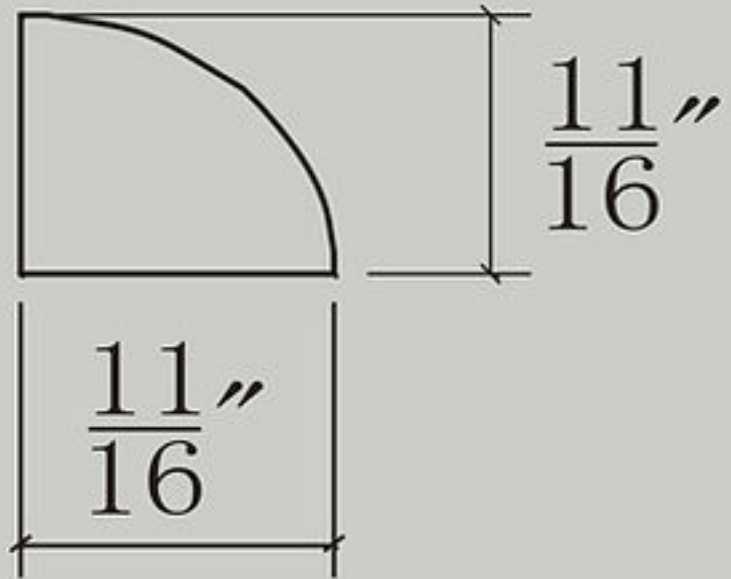

Item: SHM

Shoe Molding

96" Wide x $\frac{11}{16}$ " High x $\frac{11}{16}$ " Deep