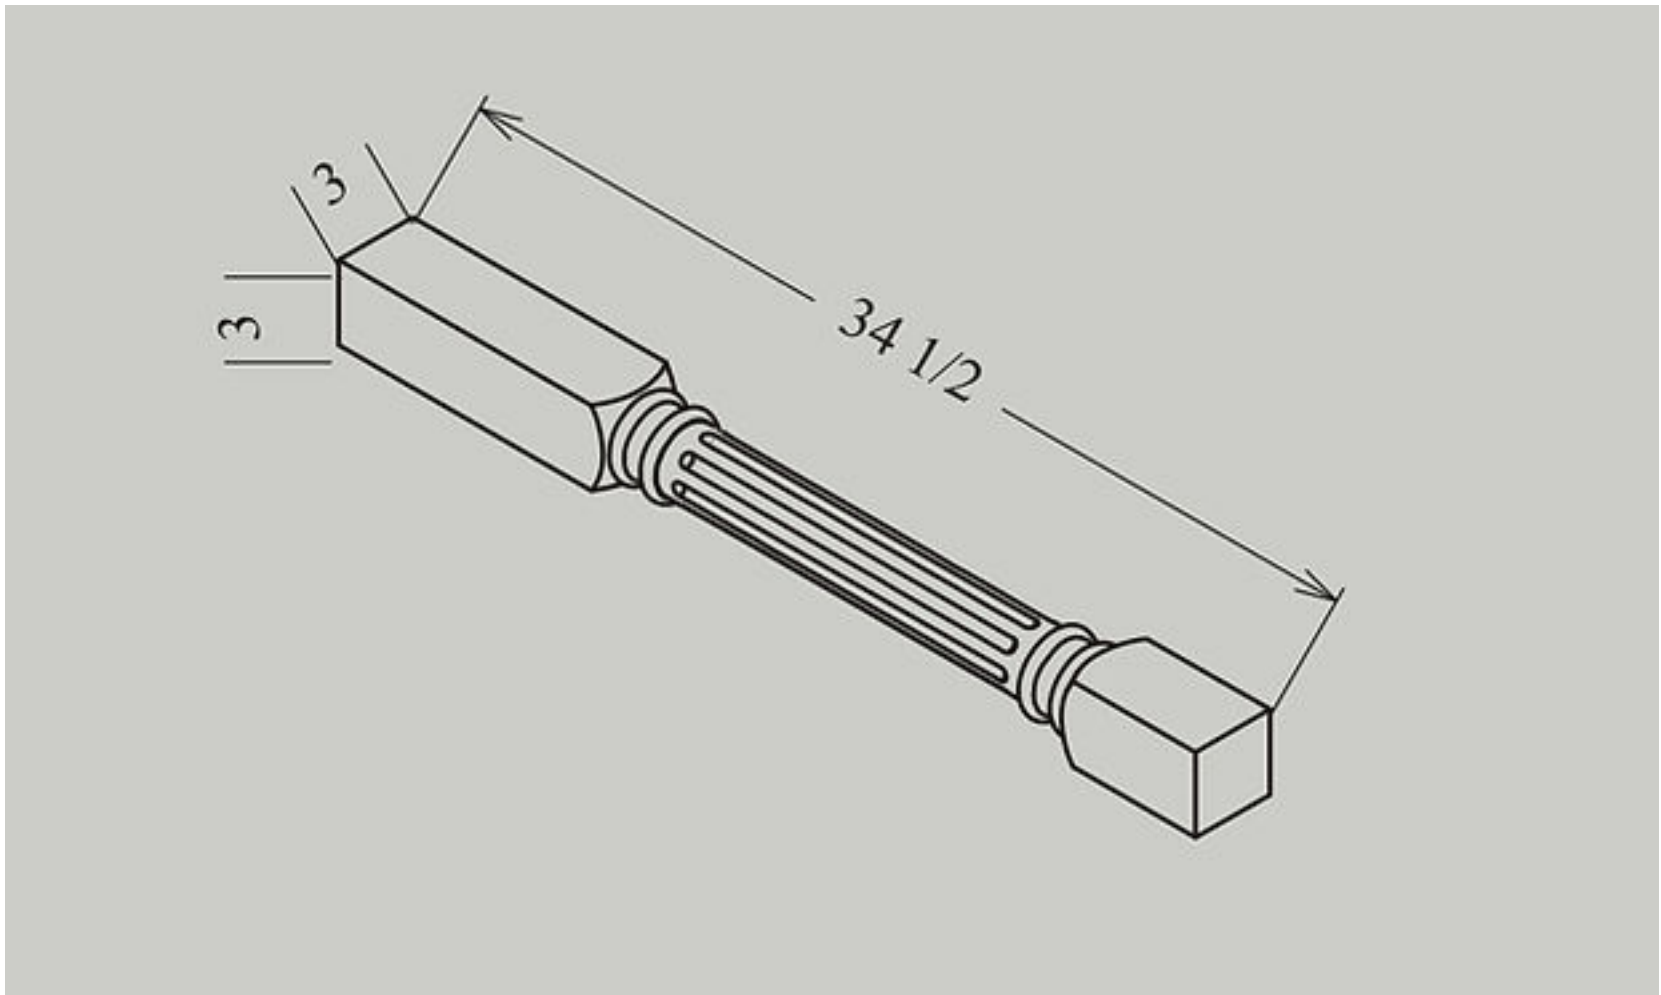

Item: FLDL

Fluted Decorative Leg

3" Wide x 34 1/2" High x 3" Deep

Quantity: 1 PC