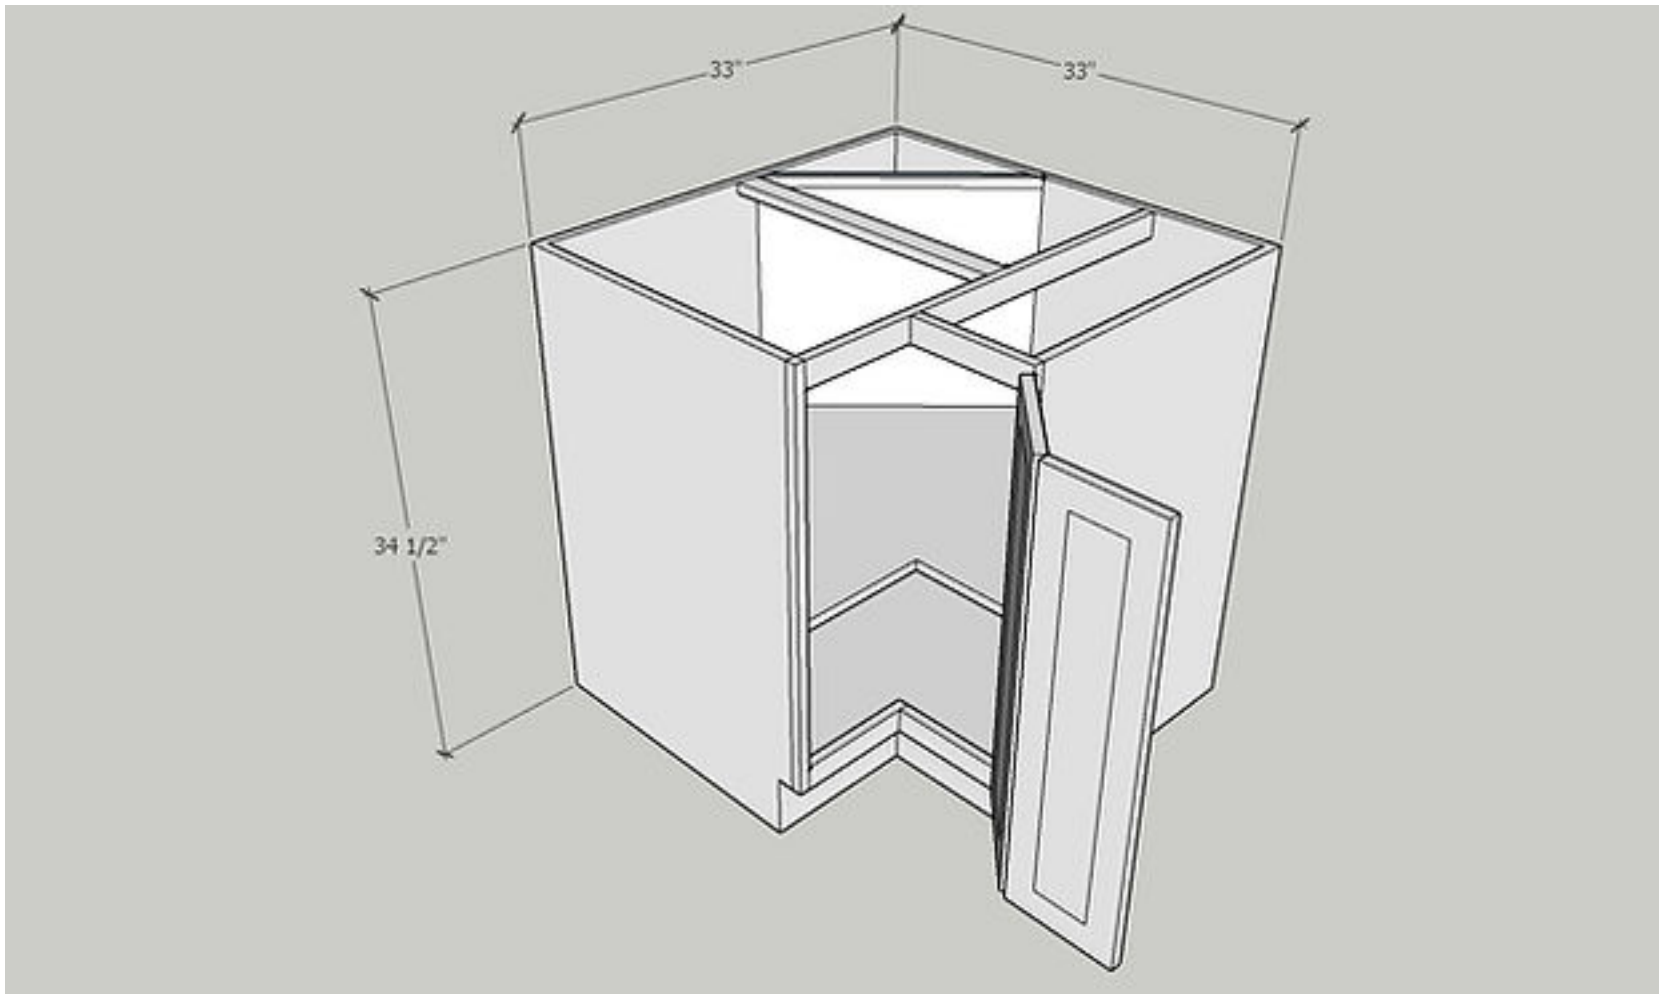

Quantity: 2 PC

Drawer Front: 20 3/4" Wide x 6 1/4" High x 3/4" Deep

Quantity: 2 PC

Drawer Box: 18" Wide x 3 1/4" High x 20 3/8" Deep

Quantity: 2 PC

Item: BER33

Base Easy Reach

Cabinet Size: 33" Wide x 34 1/2" High x 33" Deep