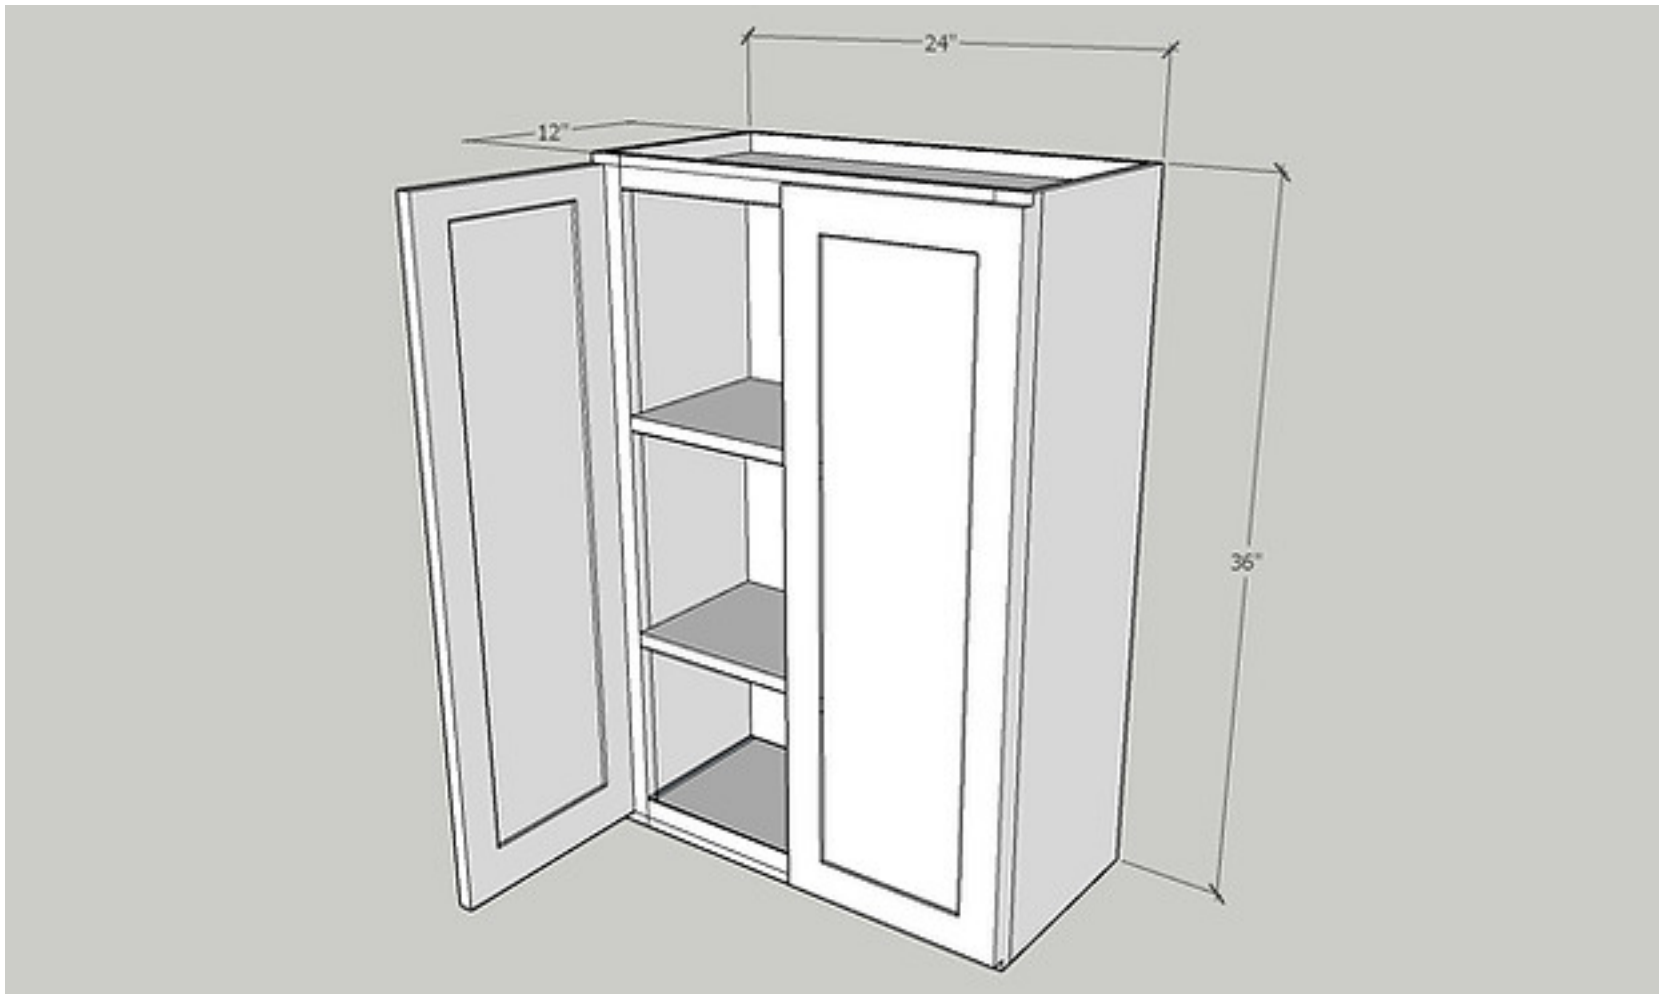

Item: W2436

Wall 24 x 36

Cabinet Size: 24" Wide x 36" High x 12" Deep

Quantity: 1 PC

Door Size: 11 3/4" Wide x 35" High x 3/4" Deep

Quantity: 2 PC