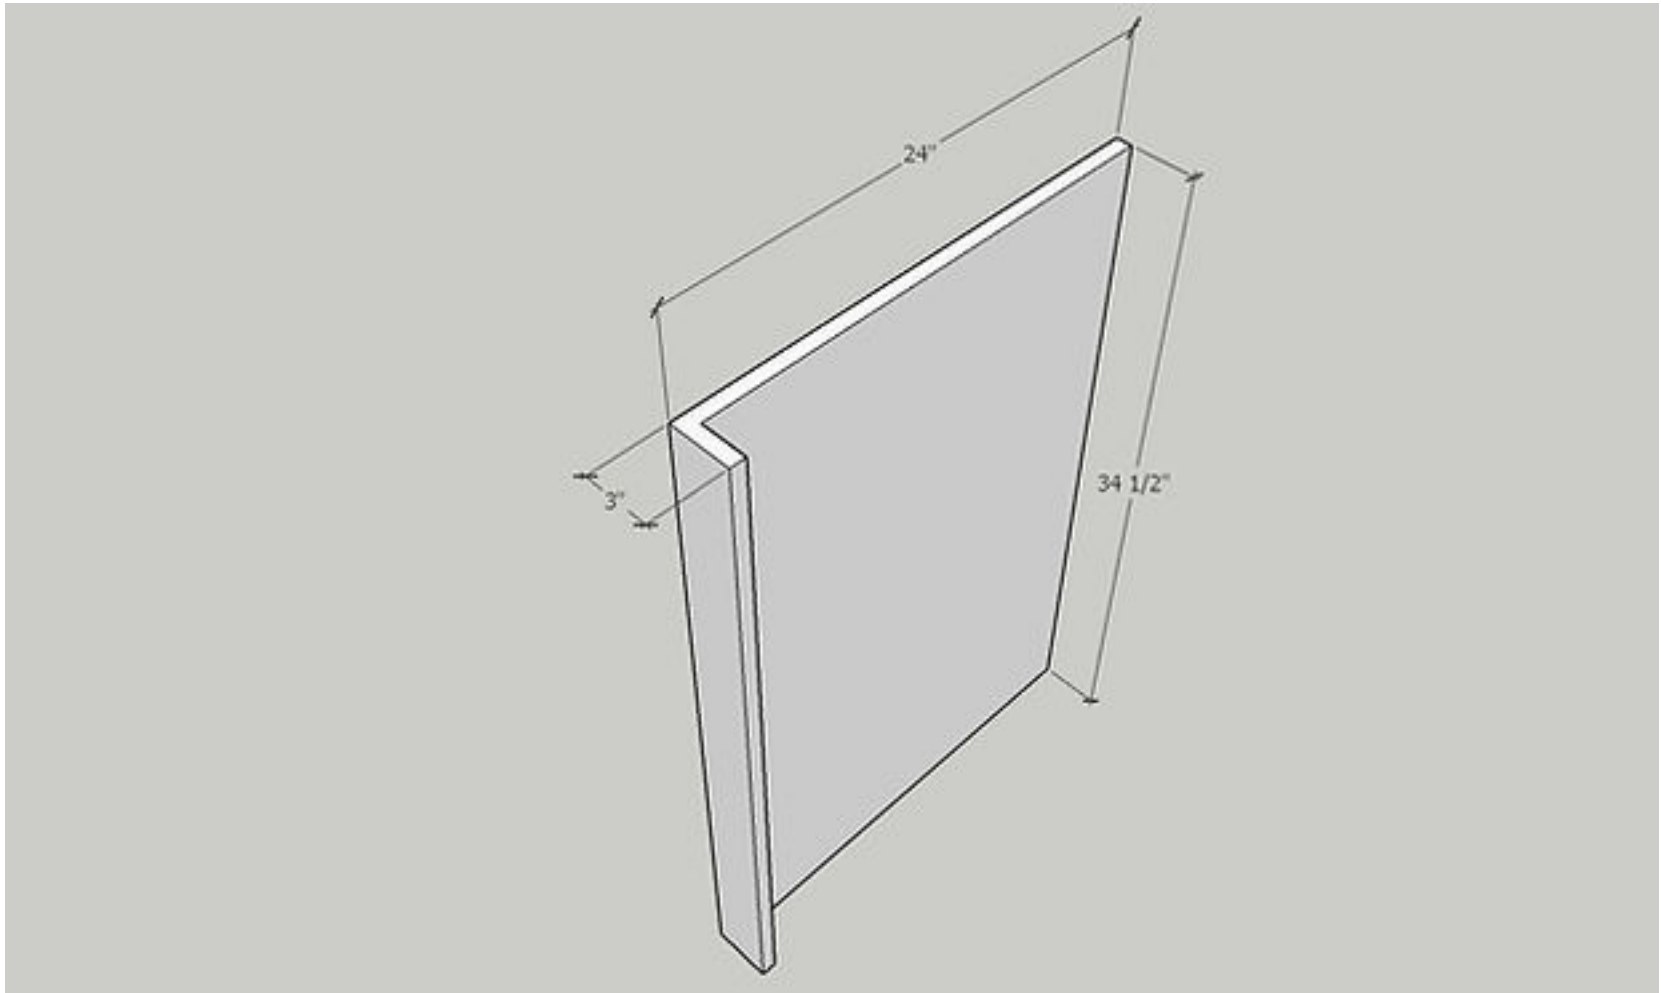

Wall Skin Veneer 15 x 42

15" Wide x 42" High x 1/4" Deep

Item: BSV

Base Skin Veneer

23 1/4" Wide x 34 1/2" High x 1/4" Deep

Item: USV2496

Universal Skin Veneer 96 x 24

24" Wide x 96" High x 1/4" Deep