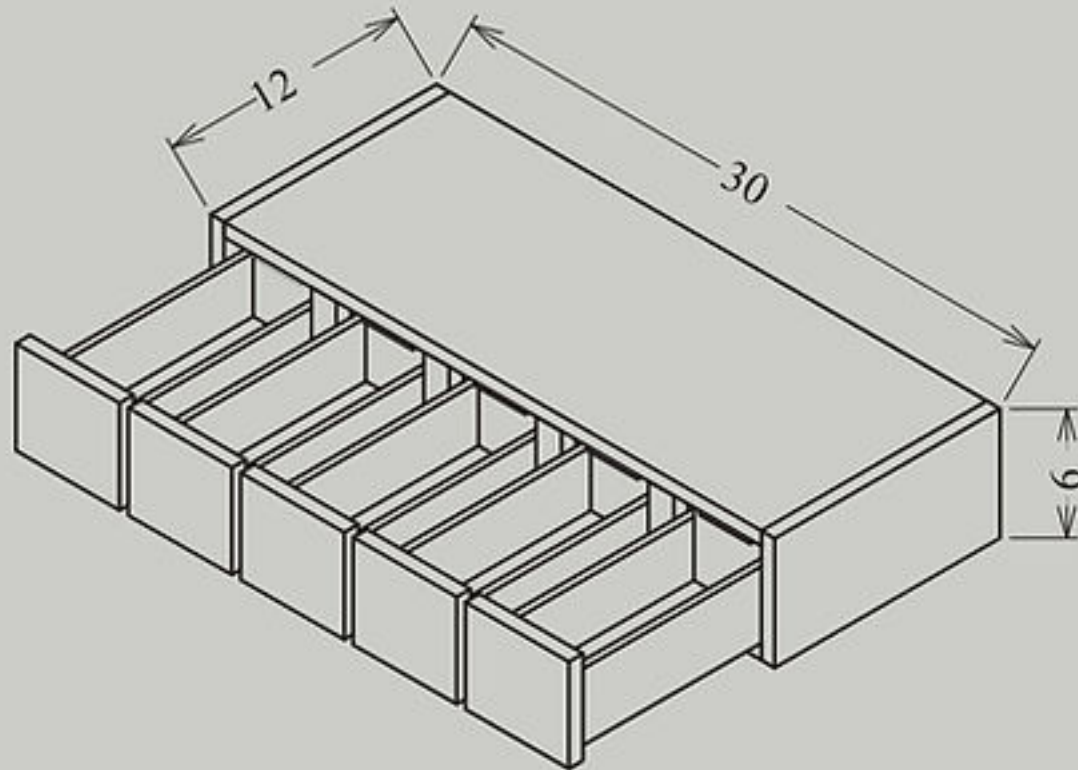

Item: WSD630

Wall Spice Drawer

Cabinet Size: 30" Wide x 6" High x 12" Deep, Quantity: 1 PC

Drawer Front: 5 1/2" Wide x 5" High x 3/4" Deep, Quantity: 5 PC

Drawer Box: 4 1/2" Wide x 4 1/8" High x 11 1/4" Deep, Quantity: 5 PC