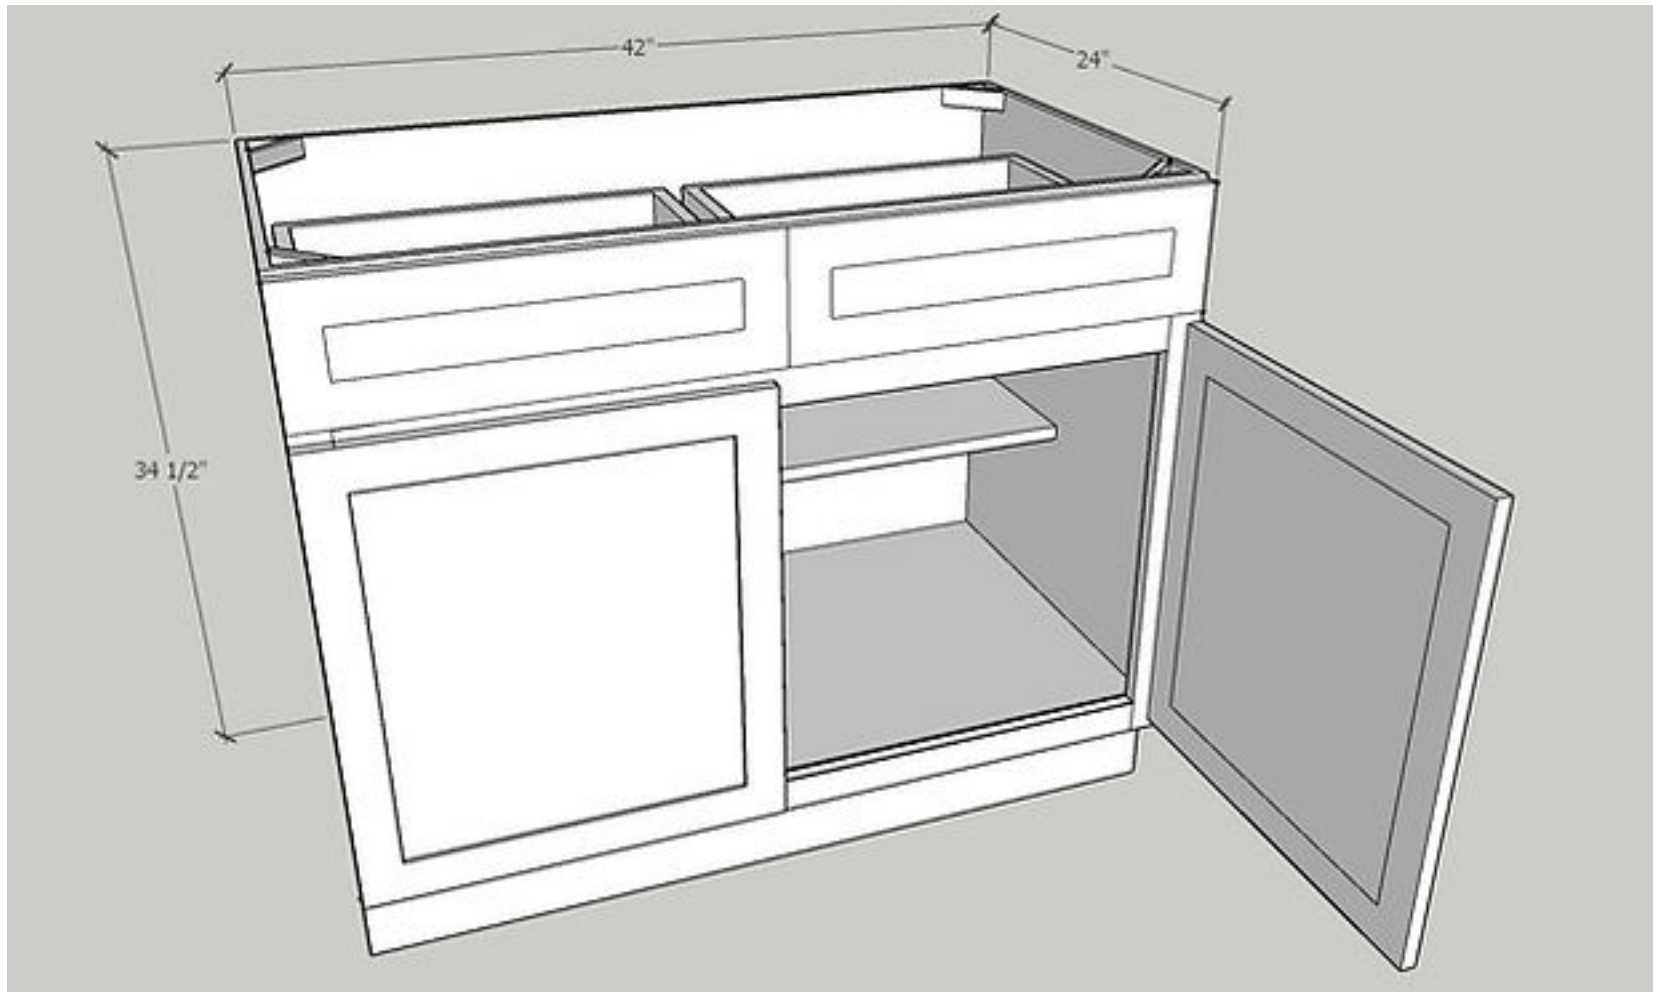

Item: B42

Base 42 (Butt Doors)

Cabinet Size: 42" Wide x 34 1/2" High x 24" Deep

Quantity: 1 PC

Door Size: 20 3/4" Wide x 22 1/2" High x 3/4" Deep

Quantity: 2 PC

Drawer Front: 20 3/4" Wide x 6 1/4" High x 3/4" Deep

Quantity: 2 PC

Drawer Box: 18" Wide x 3 1/4" High x 20 3/8" Deep

Quantity: 2 PC