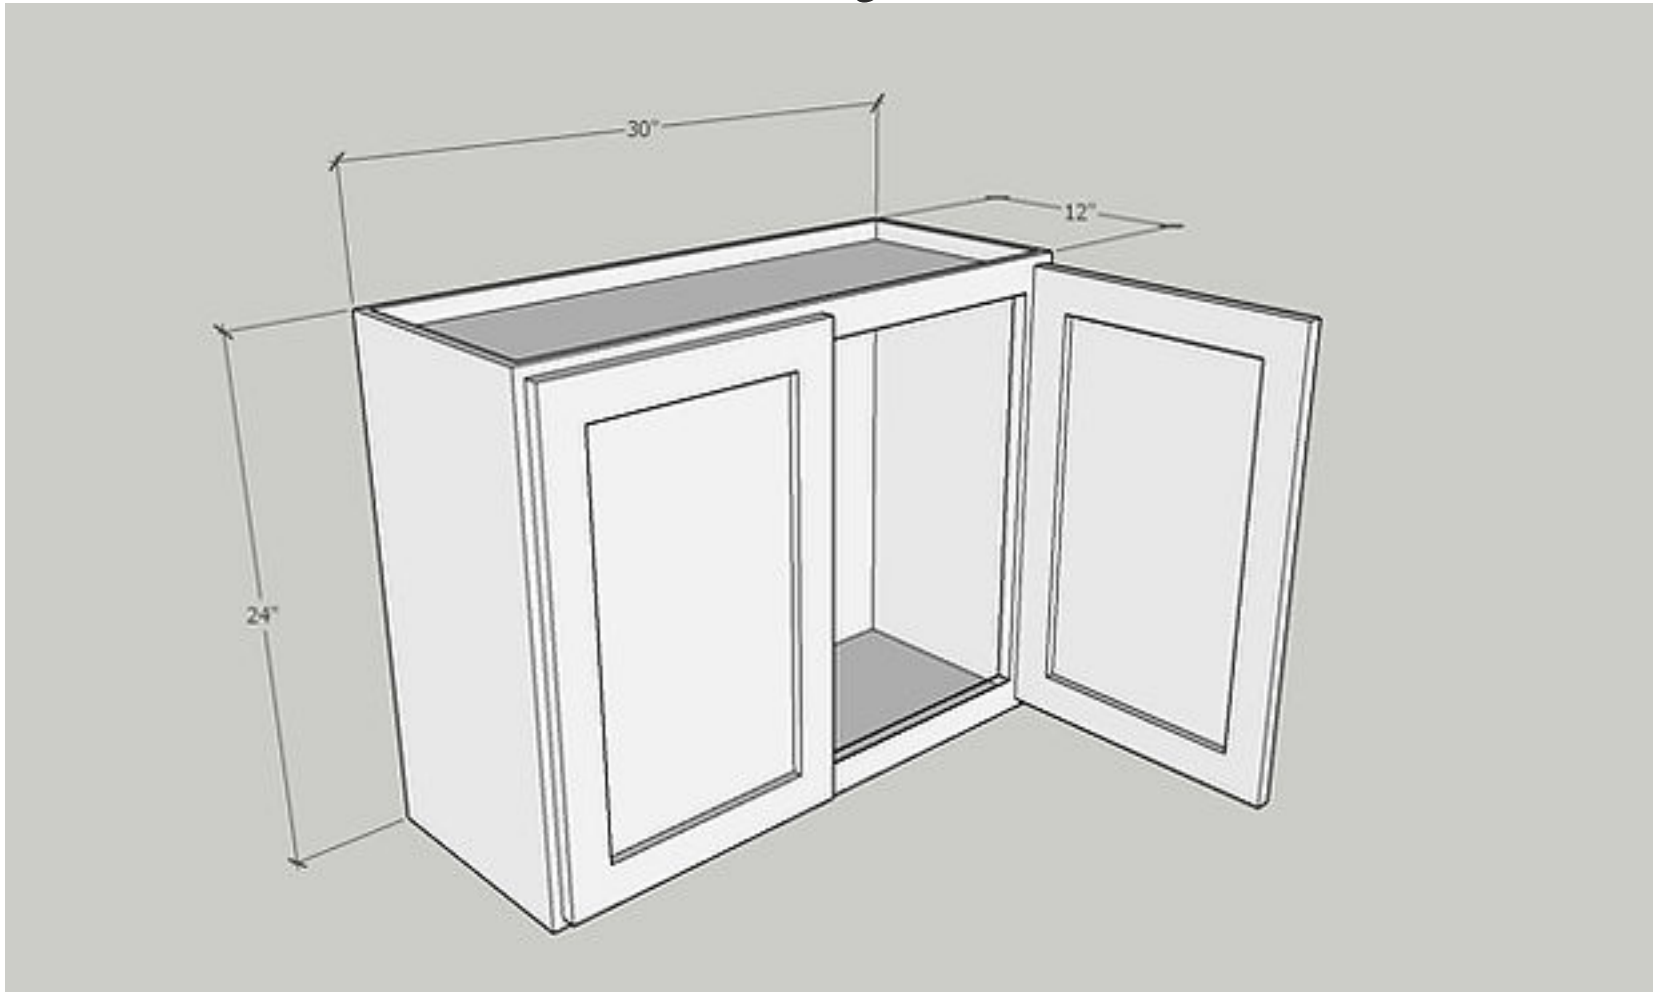

24" High Wall

Item: W3024

Wall 30 x 24, Butt Doors

Cabinet Size: 30" Wide x 24" High x 12" Deep

Quantity: 1 PC

Door Size: 14 3/4" Wide x 23" High x 3/4" Deep

Quantity: 2 PC