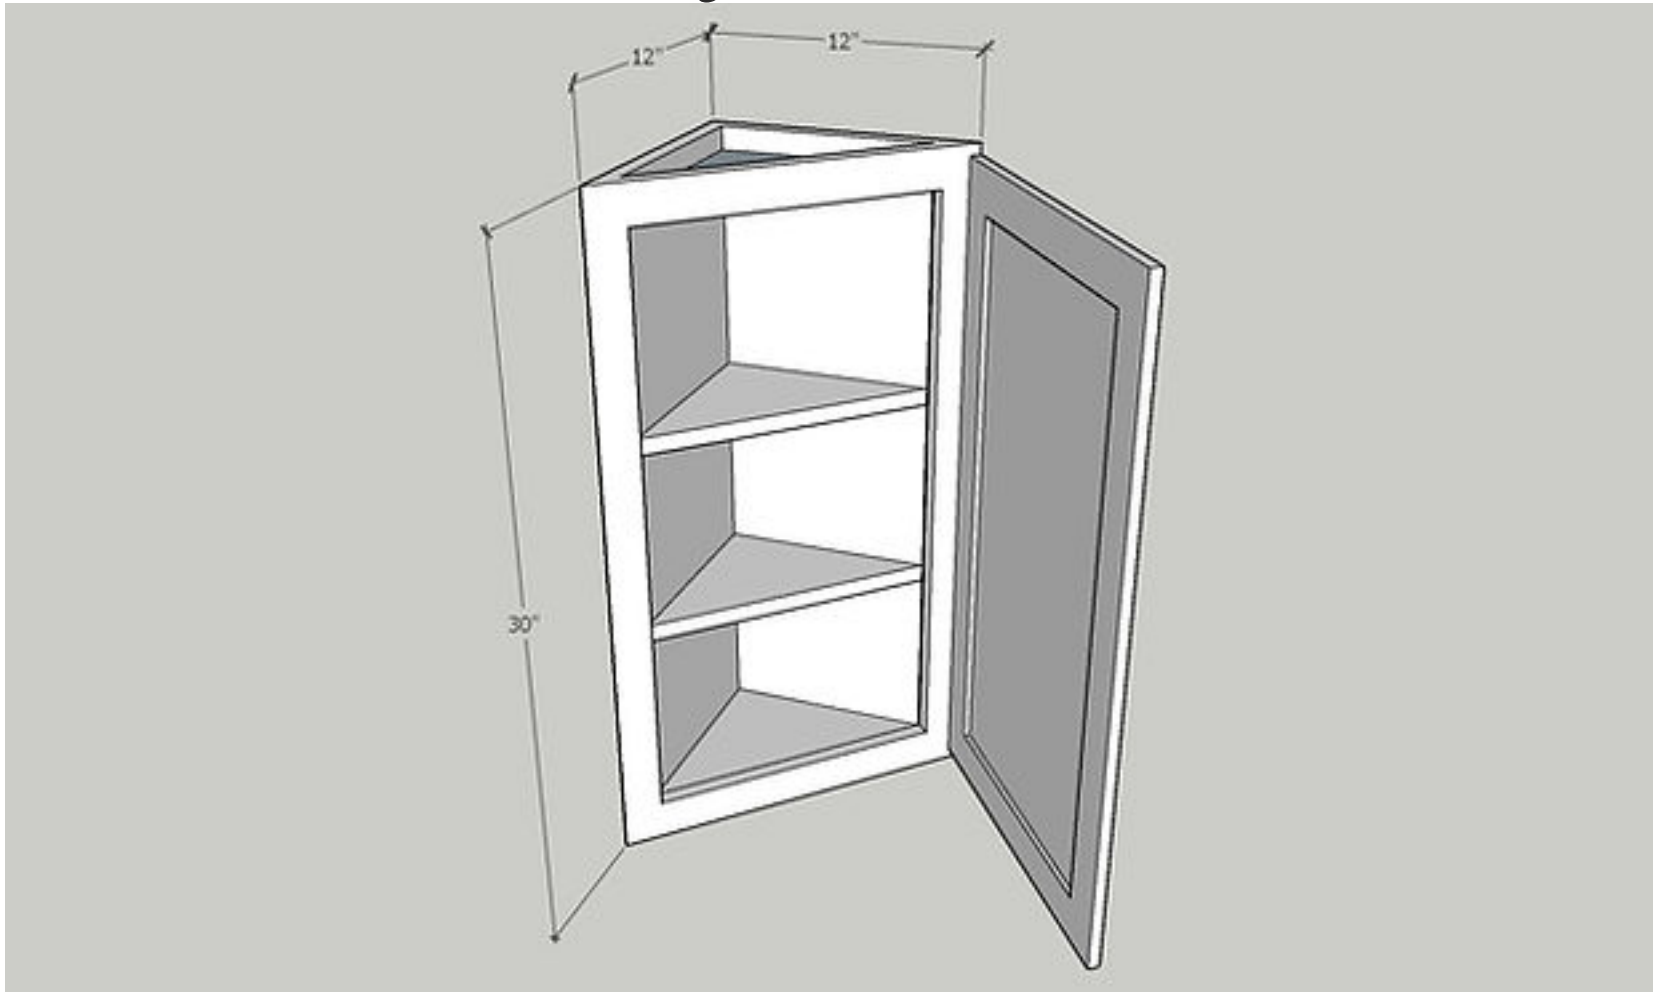

Angle Wall Cabinets

Item: AW1230

Angle Wall

Cabinet Size: 17" Wide x 30" High x 12" Deep

Quantity: 1 PC

Door Size: 16 1/8" Wide x 29" High x 3/4" Deep

Quantity: 1 PC