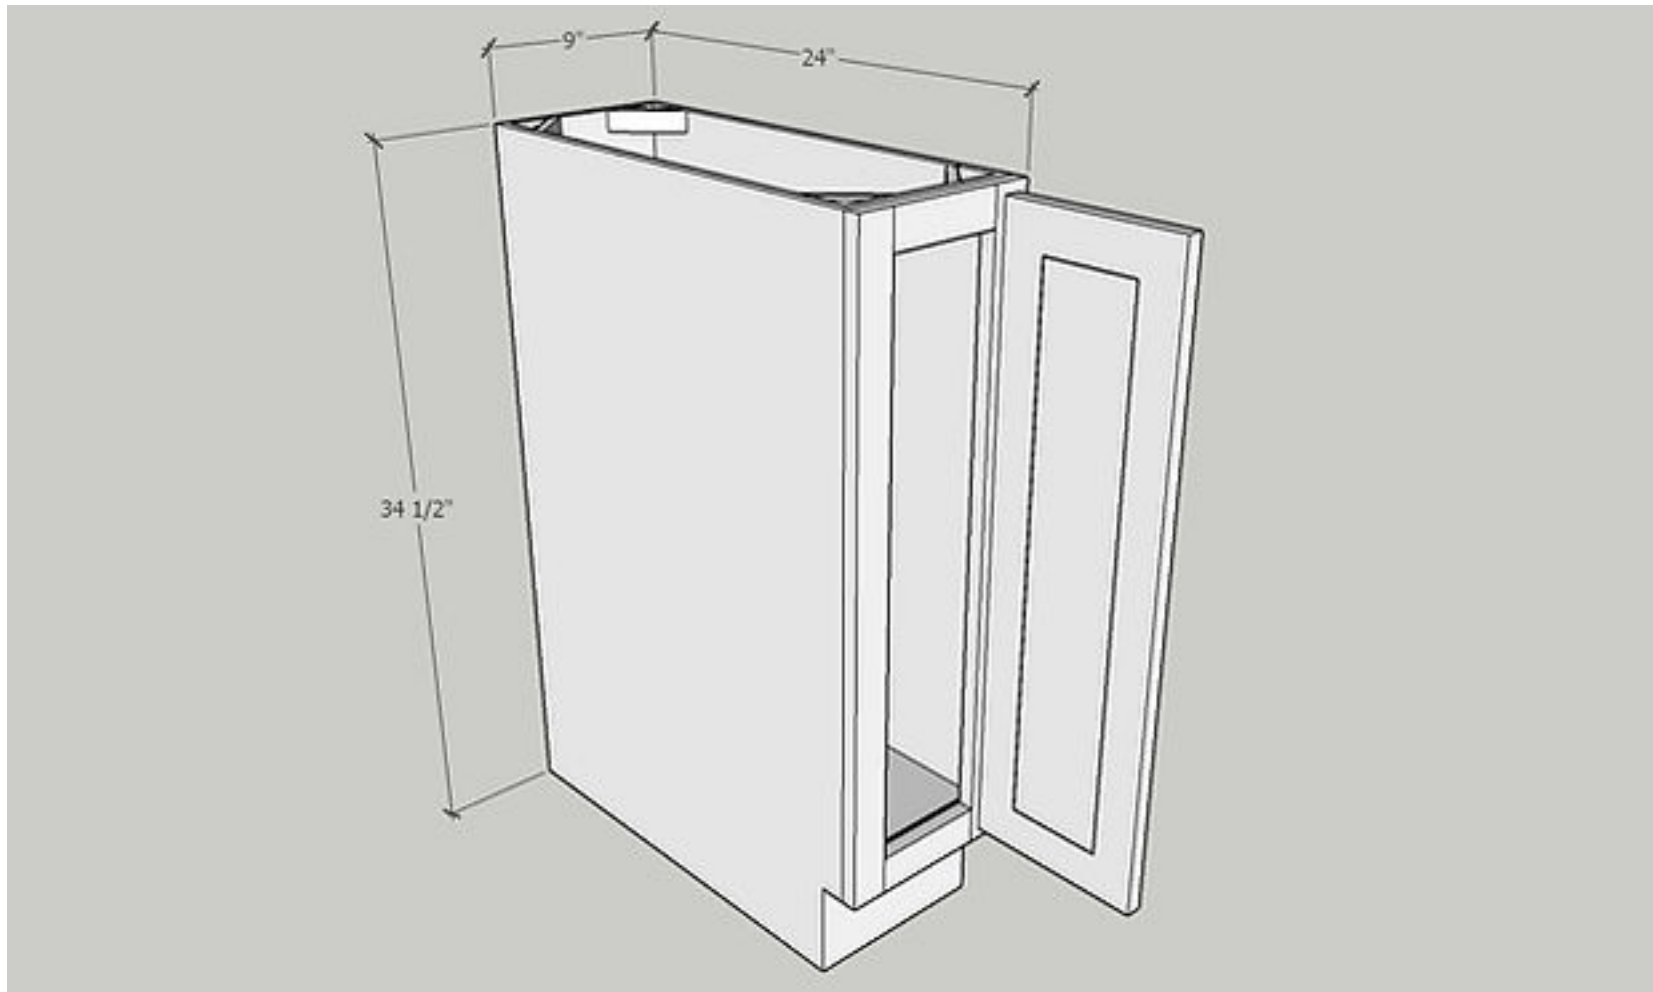

Quantity: 1 PC

Item: SGH30

Stem Glass Holder

Size: 30" Wide x 1 1/2" High x 12"Deep

Quantity: 1 PC

Base Cabinets

Item: BT9

Base Tray 9