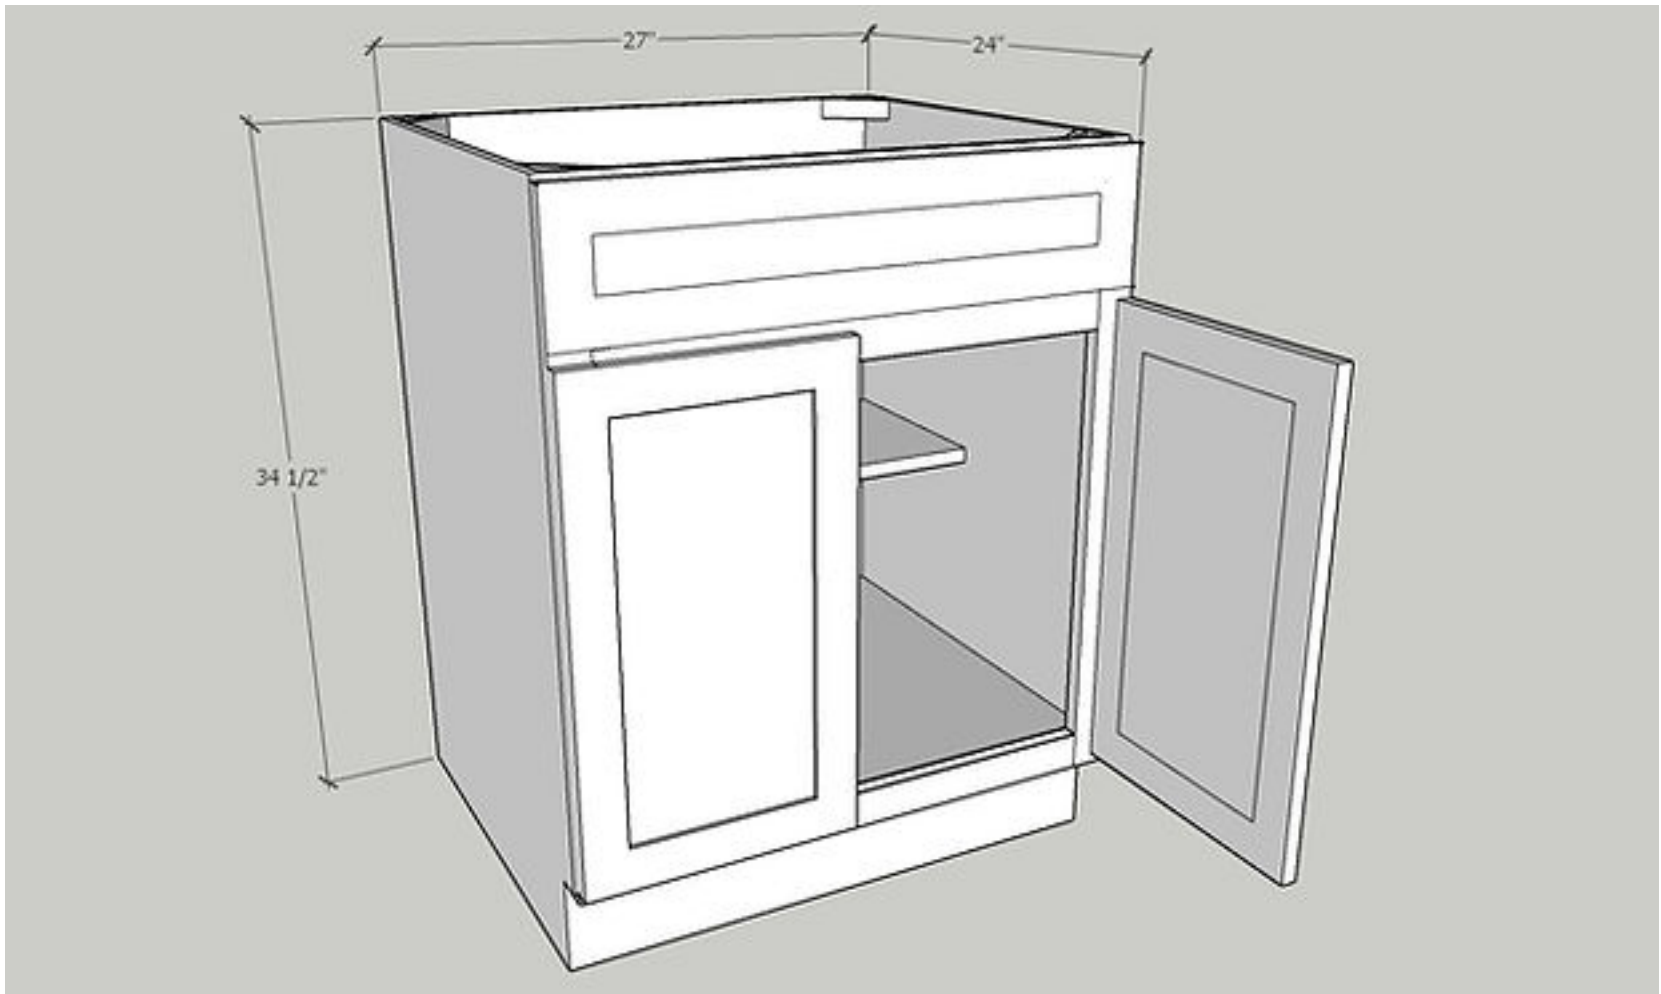

Quantity: 1 PC

Door Size: 11 3/4" Wide x 22 1/2" High x 3/4" Deep

Quantity: 2 PC

Drawer Front: 23 1/2" Wide x 6 1/4" High x 3/4" Deep

Quantity: 1 PC

Drawer Box: 20" Wide x 3 1/4" High x 20 3/8" Deep

Quantity: 1 PC