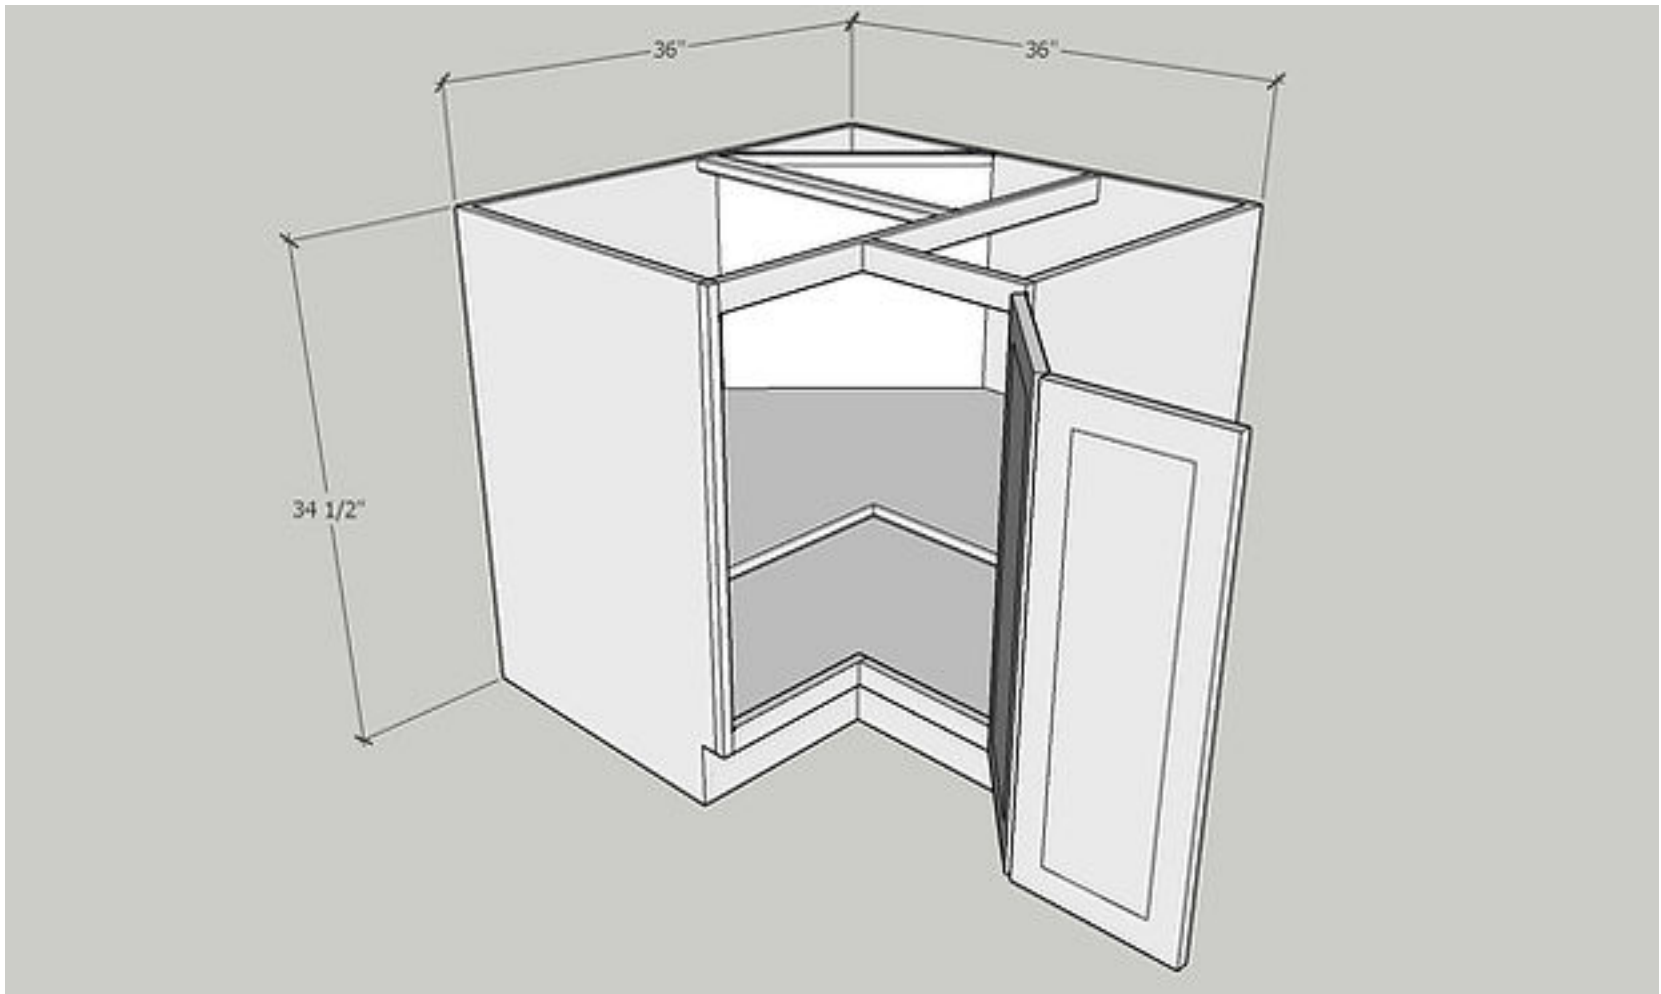

Item: BER36

Base Easy Reach

Cabinet Size: 36" Wide x 34 1/2" High x 33" Deep

Quantity: 1 PC

Door Size: 10 5/8" Wide x 29" High x 3/4" Deep

Quantity: 2 PC