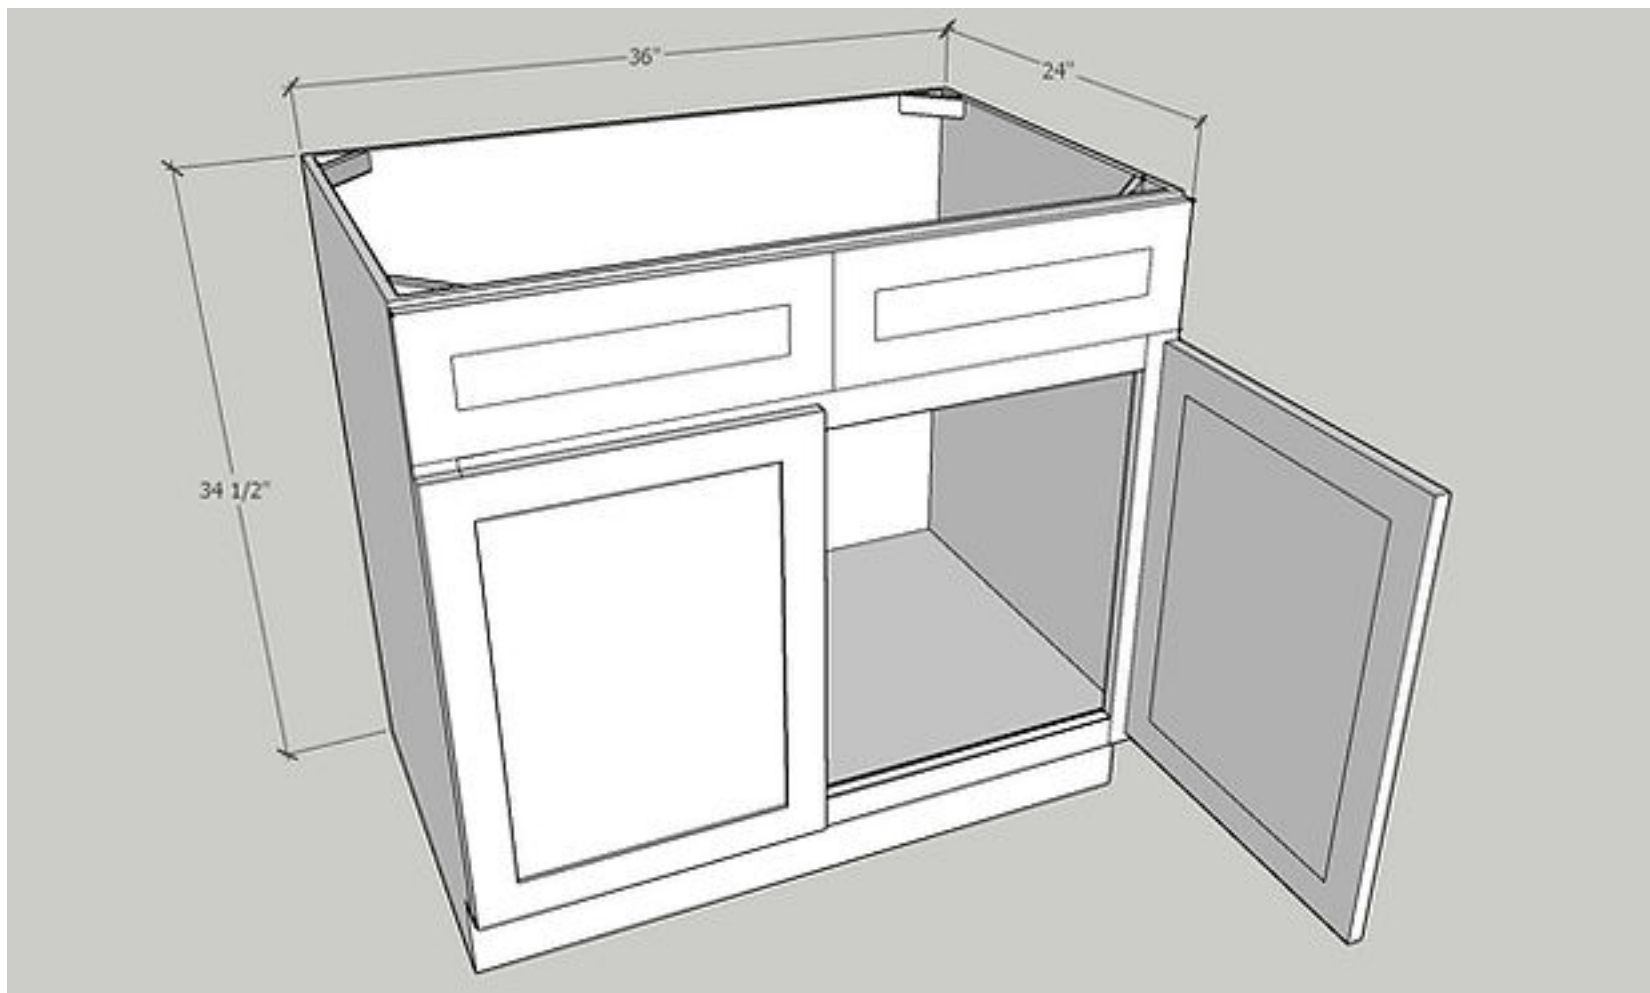

Item: SB36

Sink Base 36 (Butt Doors)

Cabinet Size: 36" Wide x 34 1/2" High x 24"Deep

Quantity: 1 PC

Door Size: 17 3/4" Wide x 22 1/2" High x 3/4"Deep

Quantity: 2 PC

Drawer Front: 17 3/4" Wide x 6 1/4" High x 3/4"Deep

Quantity: 2 PC