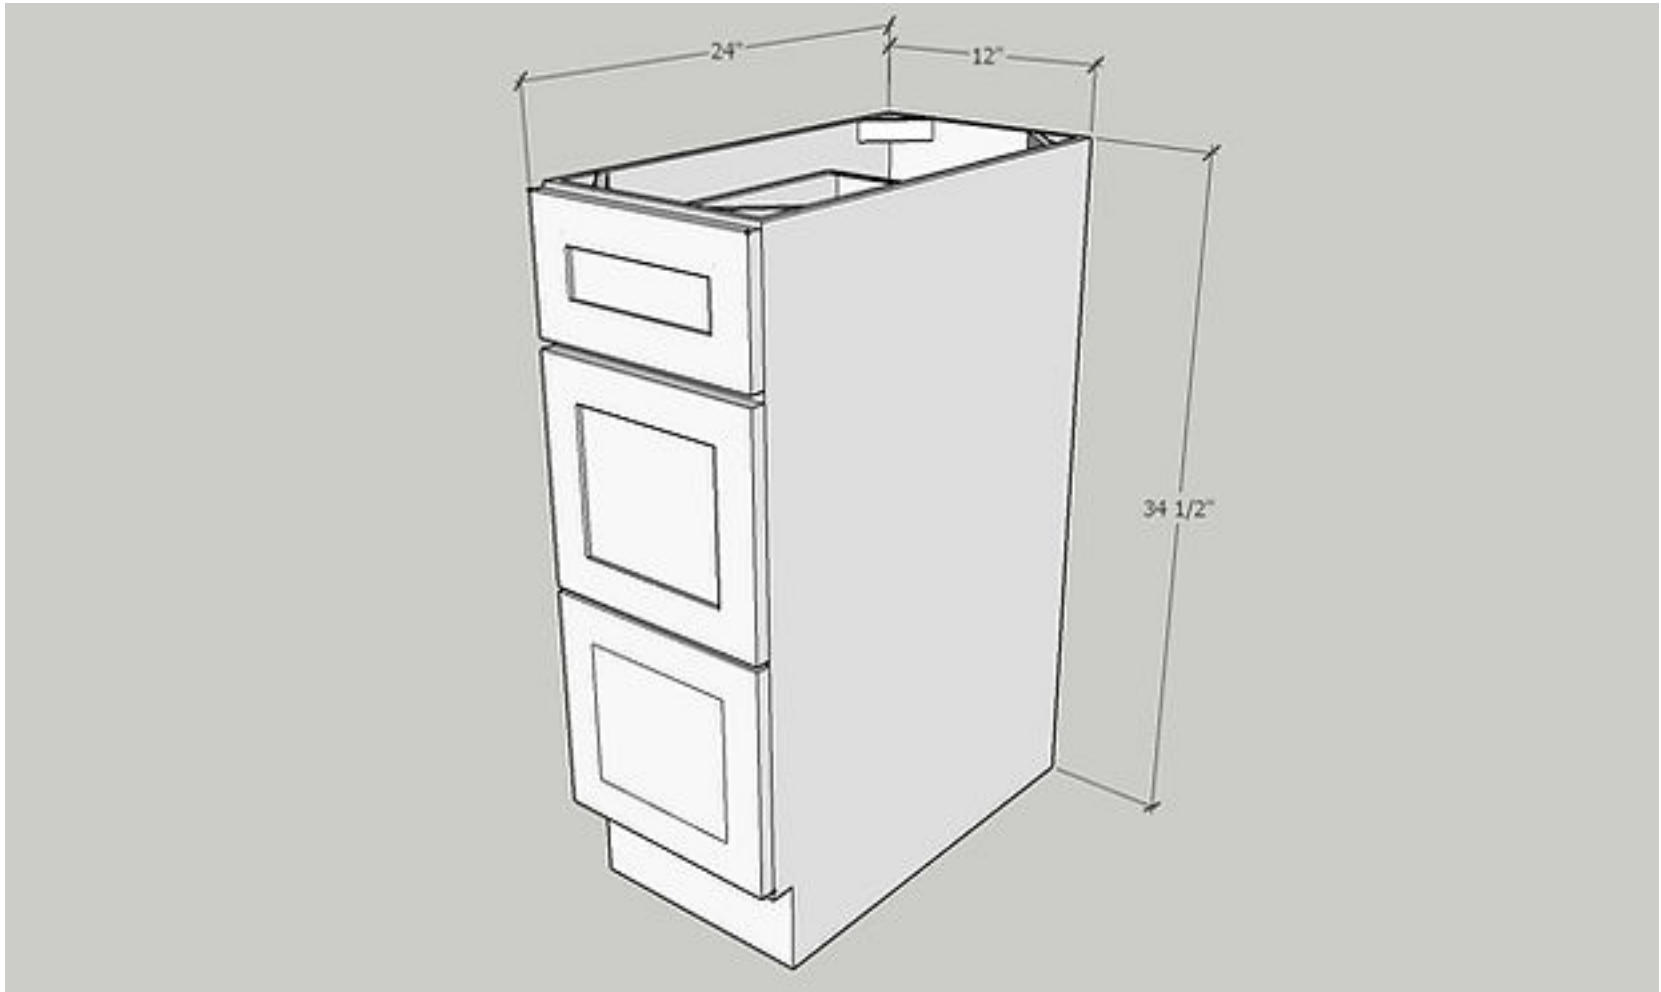

Item: 3DB12

12" 3 Drawer Base

Cabinet Size: 12" Wide x 34 1/2" High x 24"Deep - Quantity: 1 PC

Top Drawer Front: 11 1/2" Wide x 6 1/4" High x 3/4"Deep - Quantity: 1 PC

Bottom Drawer Front: 11 1/2" Wide x 11 1/8" High x 3/4"Deep - Quantity: 2 PC

Top Drawer Box: 8" Wide x 3 3/8" High x 20 3/8"Deep - Quantity: 1 PC

Bottom Drawer Box: 8" Wide x 8 1/4" High x 20 3/8"Deep - Quantity: 2 PC