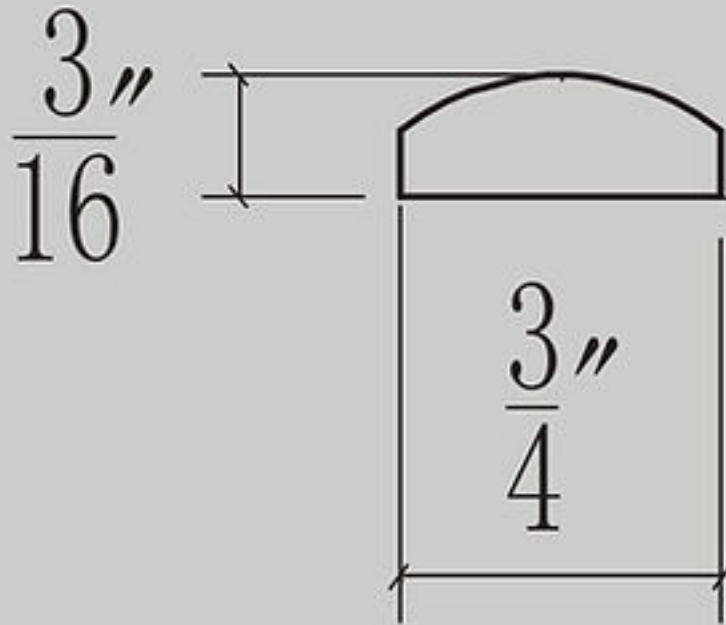

VALANCE 6 x 42

6" Wide x 42" High x 3/4" Deep

Item: VA48

VALANCE 6 x 48

6" Wide x 48" High x 3/4" Deep

Molding

Item: BAM

Batten Molding 3/4