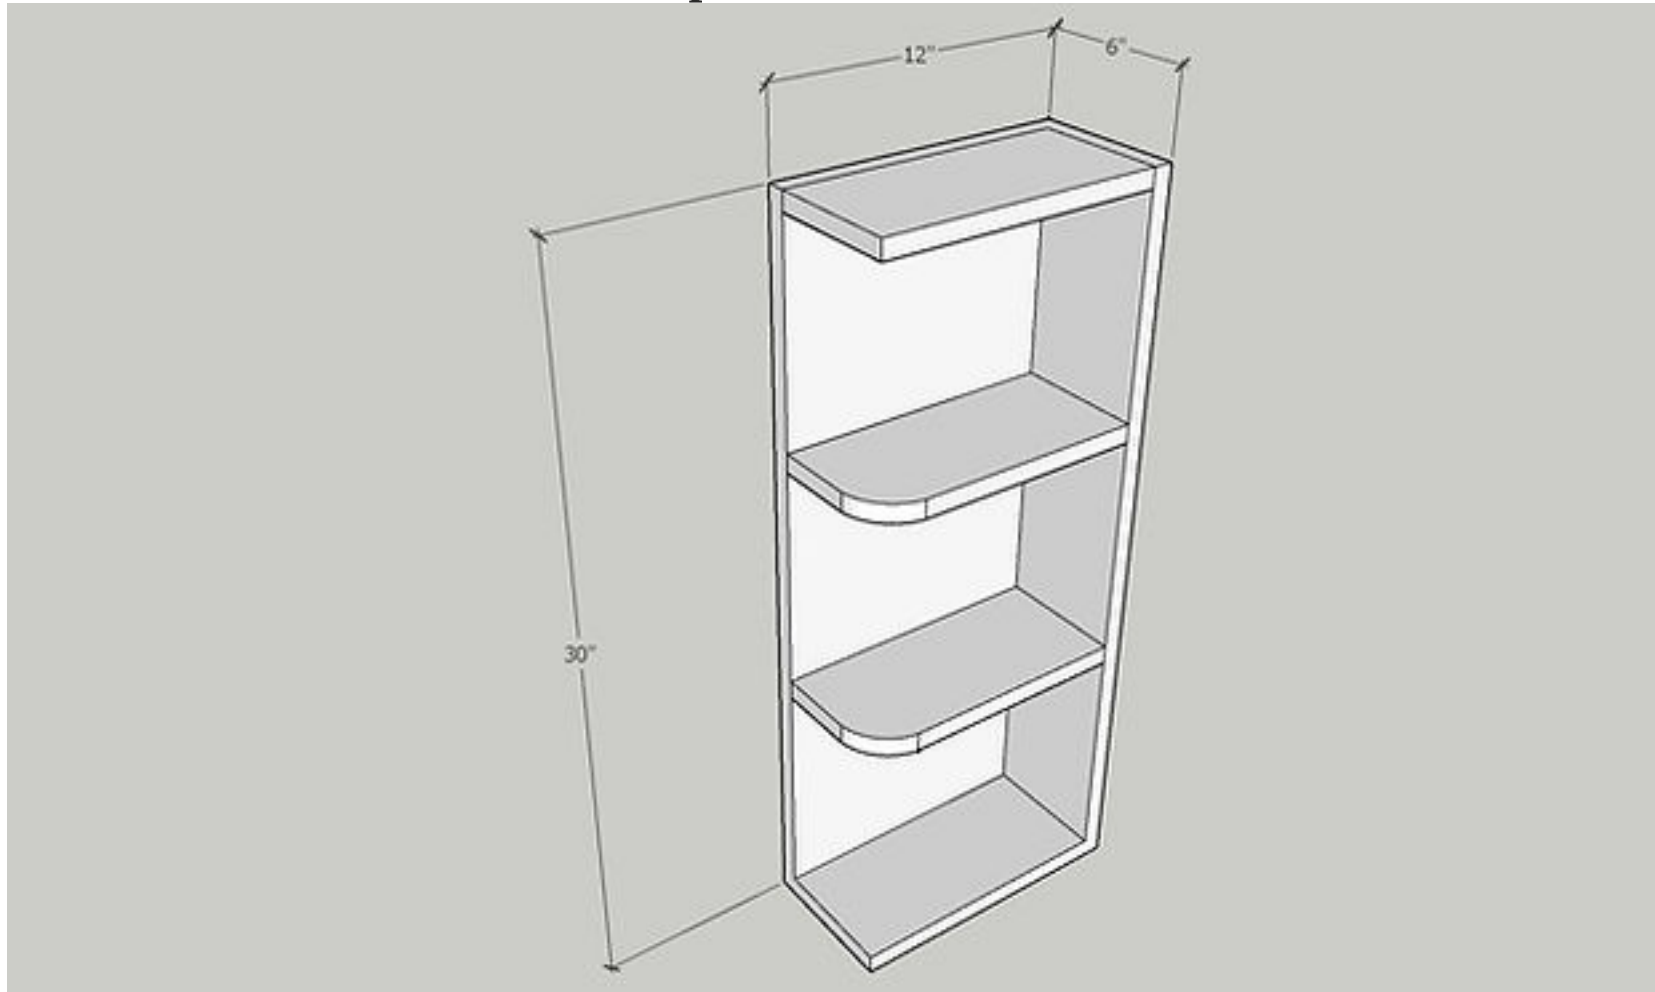

Microwave Oven Cabinet Finished Interior

Cabinet Size: 30" Wide x 42" High x 12" Deep

Quantity: 1 PC

Door Size: 14 5/7" Wide x 21 1/4" High x 3/4" Deep

Quantity: 2 PC

Open Dimension: 26 7/16" 17 1/4"

Open End Cabinets