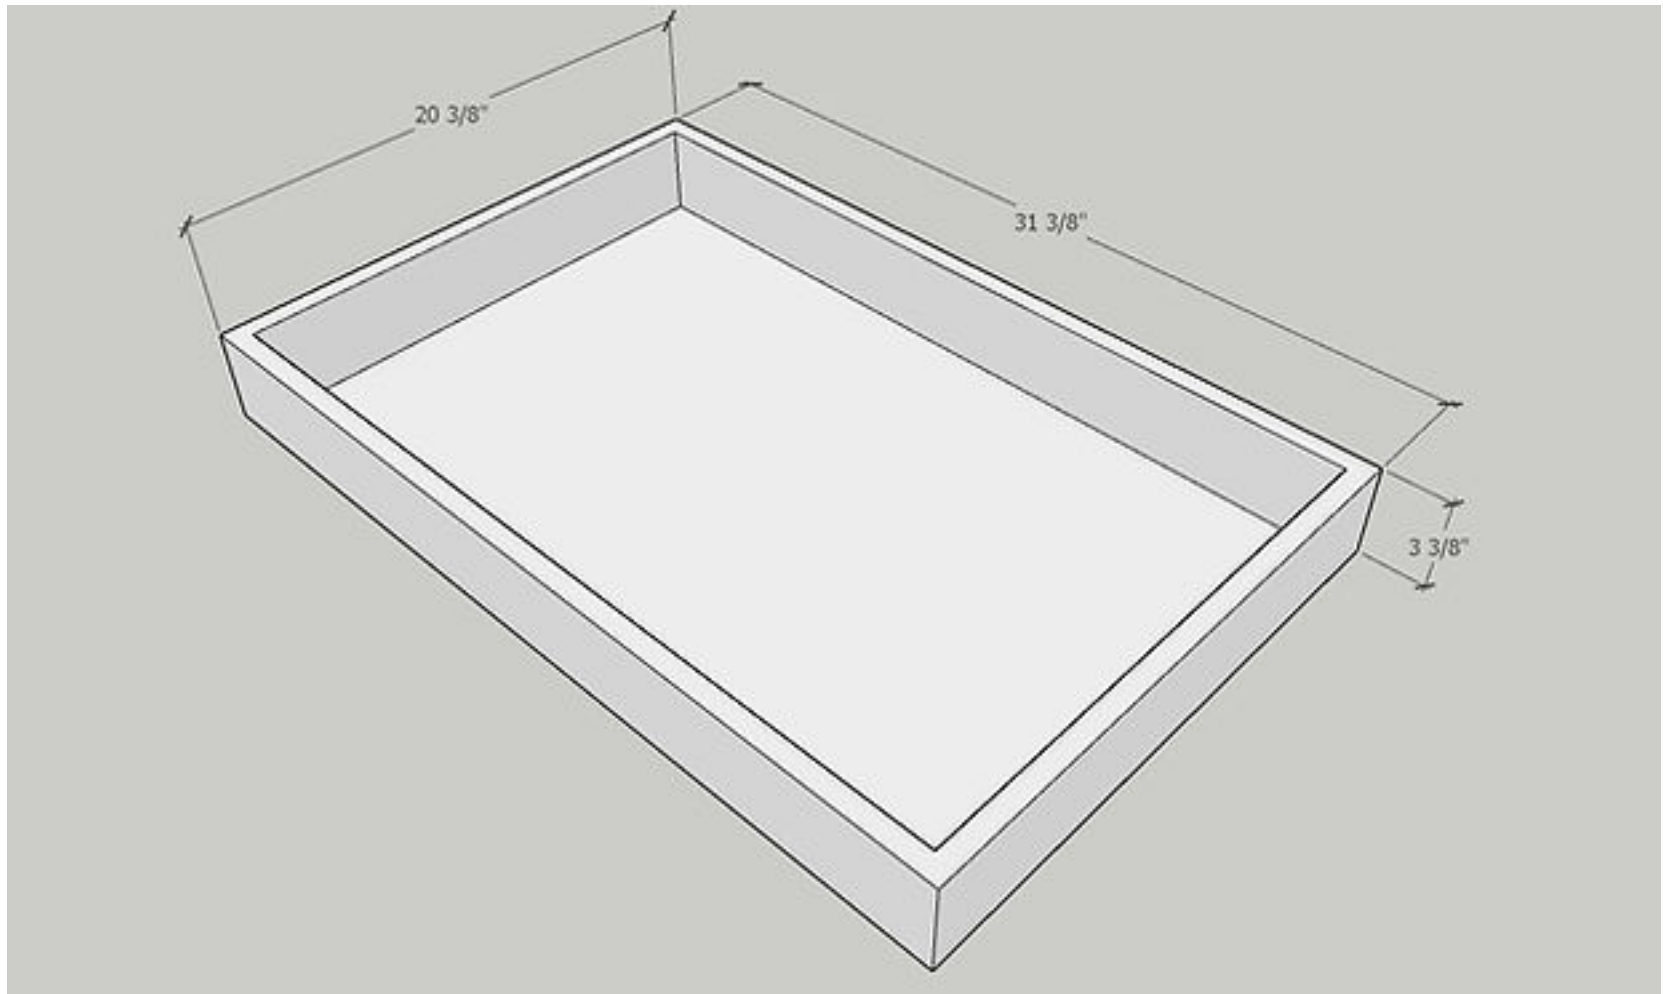

Item: RS36

Roll-Out Shelf-1 Tray

31 3/8" Wide x 3 3/8" High x 20 3/8" Deep