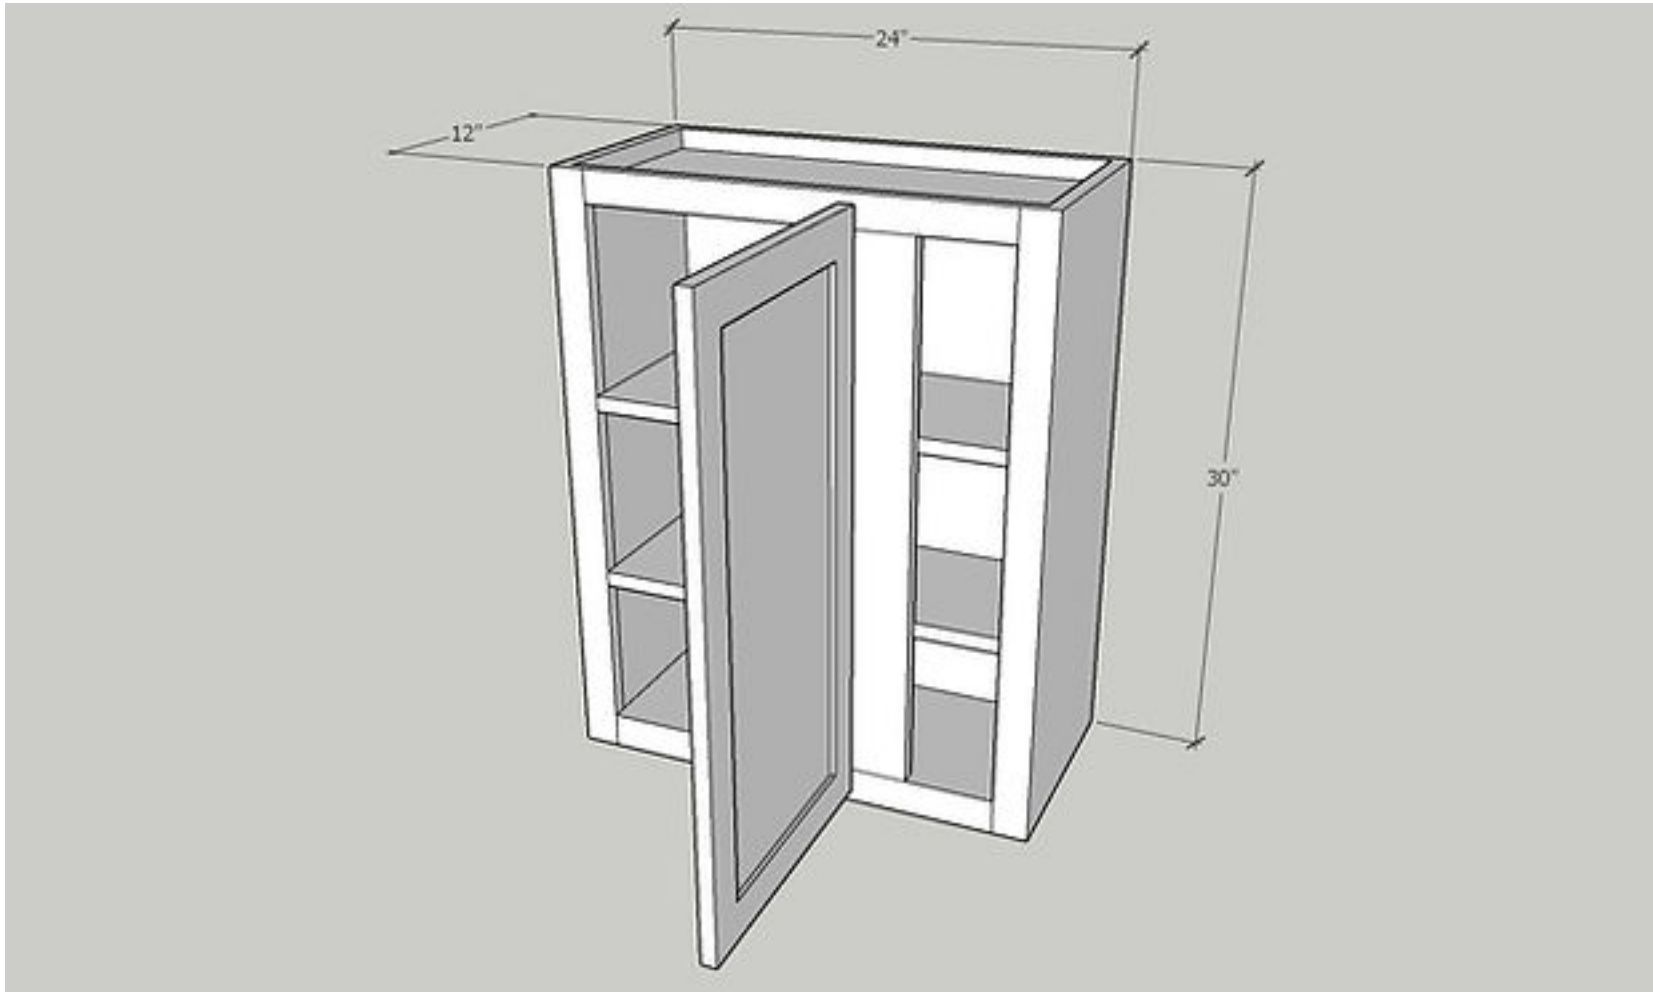

Diagonal Corner Wall

Cabinet Size: 27" Wide x 42" High x 24" Deep

Quantity: 1 PC

Door Size: 15 1/4" Wide x 41" High x 3/4" Deep

Quantity: 1 PC

Wall Blind Corner

Item: WBC2430

Wall Blind Corner, Install Range 28"min 31"max