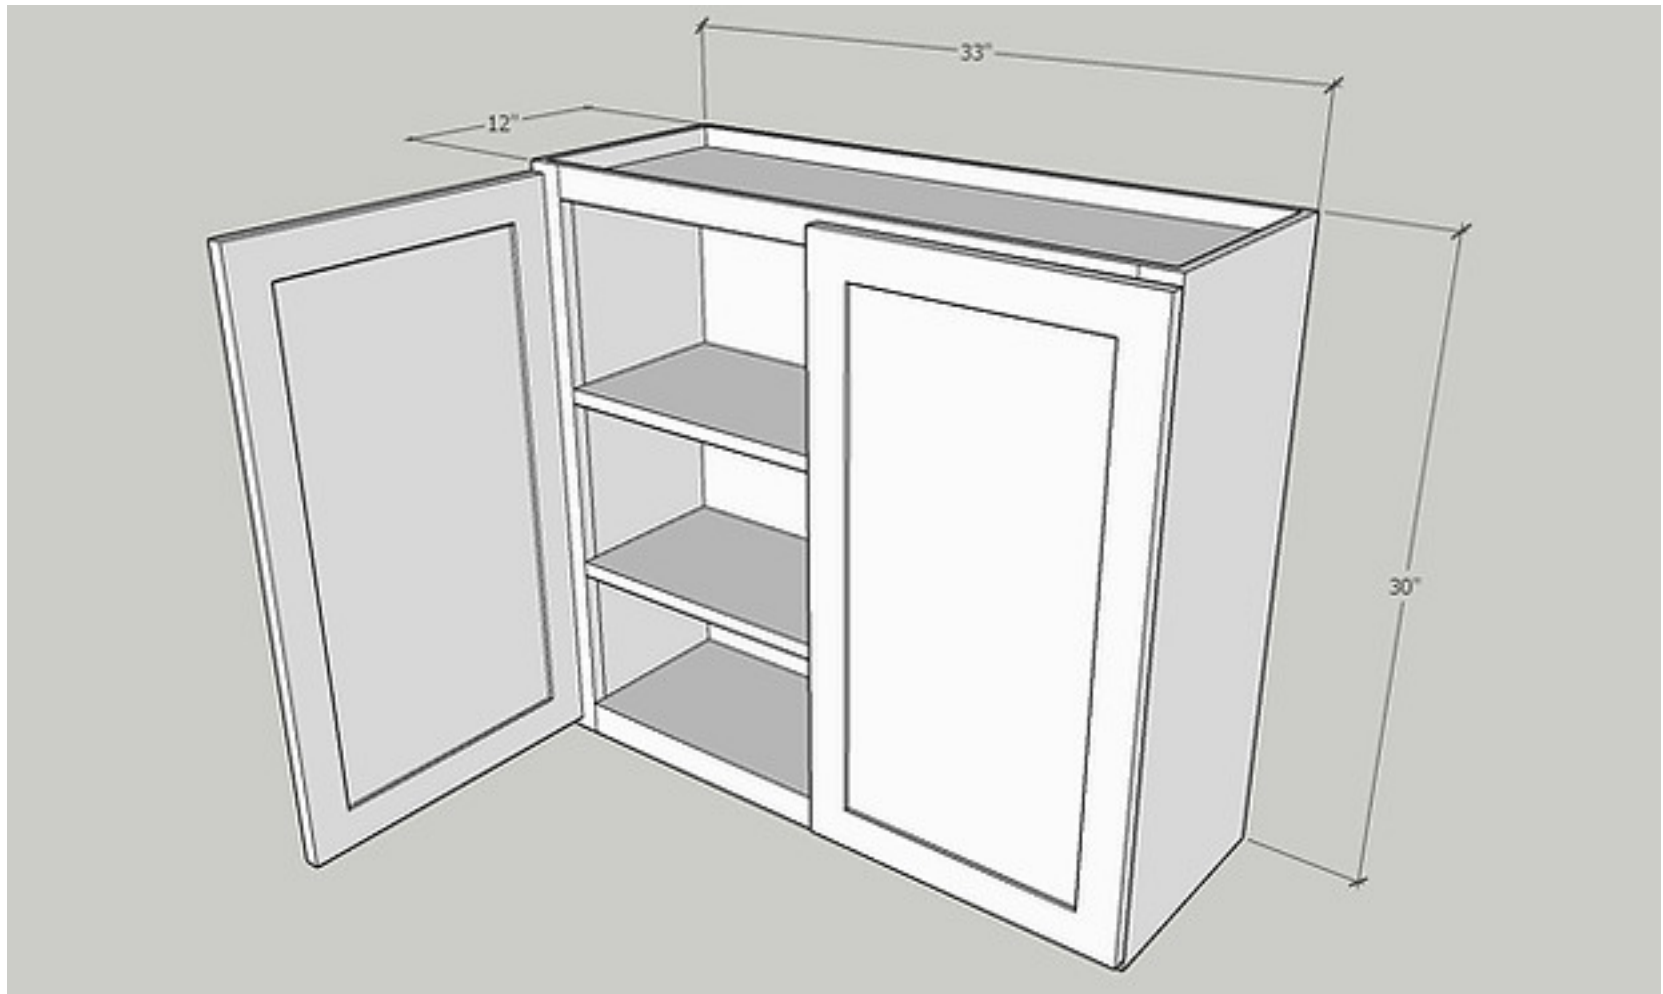

Item: W3330

Wall 33 x 30, Butt Doors,

Cabinet Size: 33" Wide x 30" High x 12" Deep

Quantity: 1 PC

Door Size: 16 2/9" Wide x 29" High x 3/4" Deep

Quantity: 2 PC