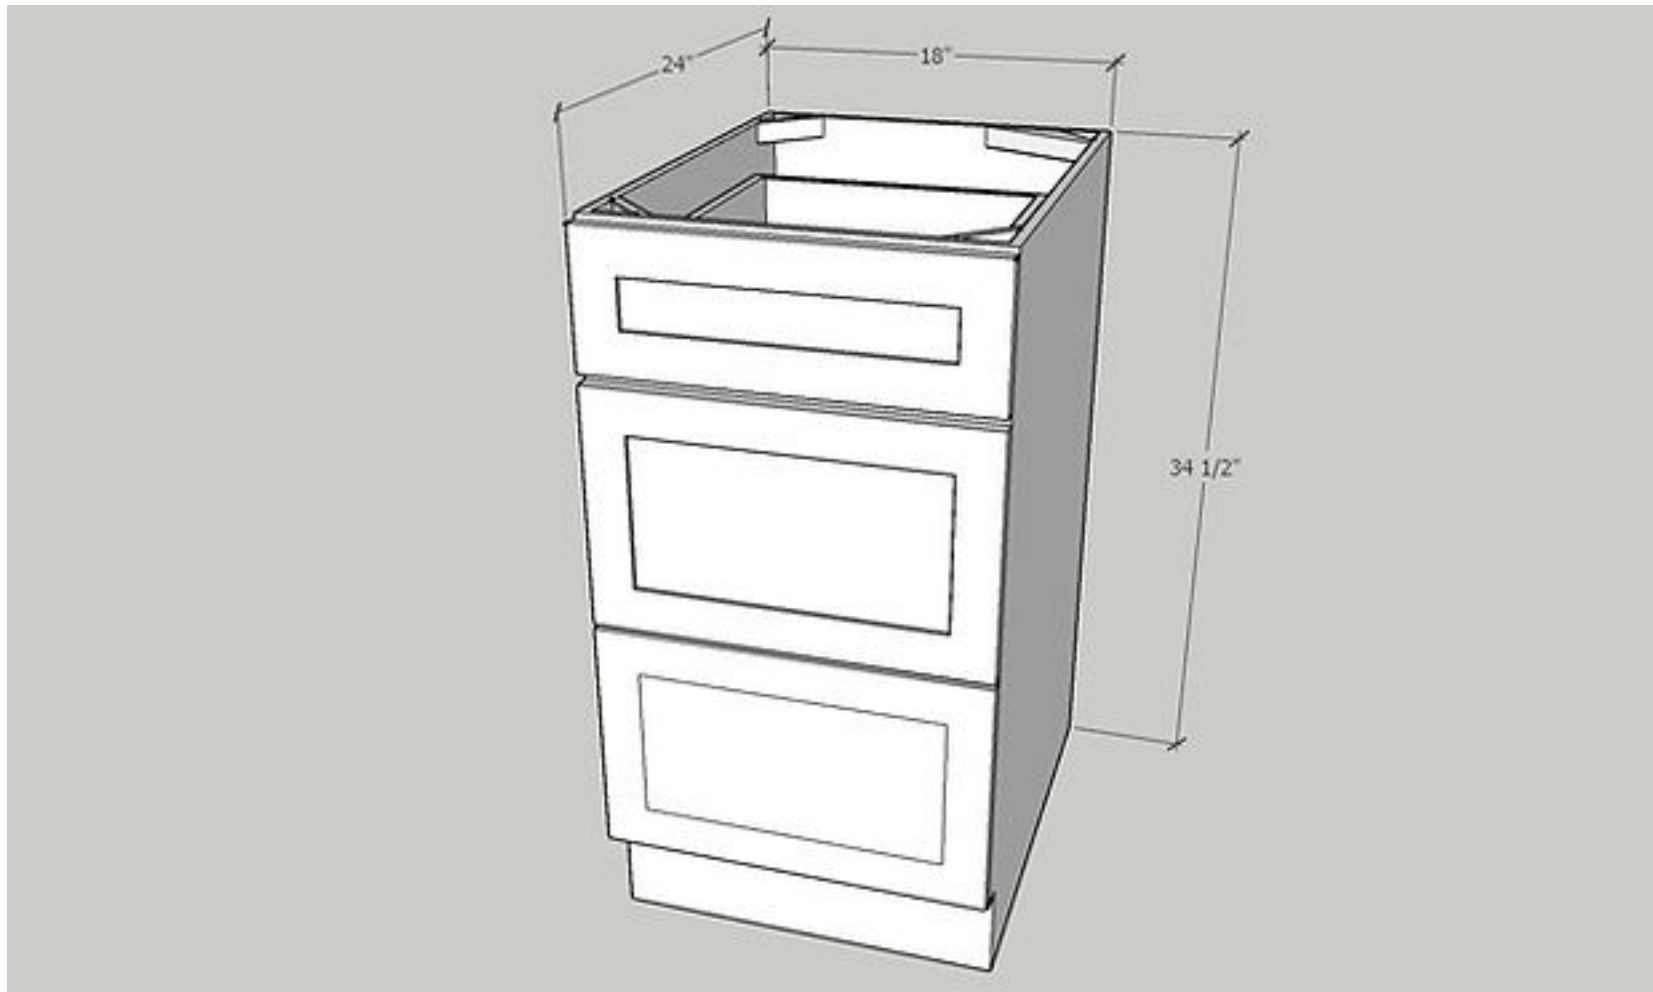

Item: 3DB18

18" 3 Drawer Base

Cabinet Size: 18" Wide x 34 1/2" High x 24"Deep - Quantity: 1 PC

Top Drawer Front: 17 1/2" Wide x 6 1/4" High x 3/4"Deep - Quantity: 1 PC

Bottom Drawer Front: 17 1/2" Wide x 11 1/8" High x 3/4"Deep - Quantity: 2 PC

Top Drawer Box: 14" Wide x 3 3/8" High x 20 3/8"Deep - Quantity: 1 PC

Bottom Drawer Box: 14" Wide x 8 1/4" High x 20 3/8"Deep - Quantity: 2 PC