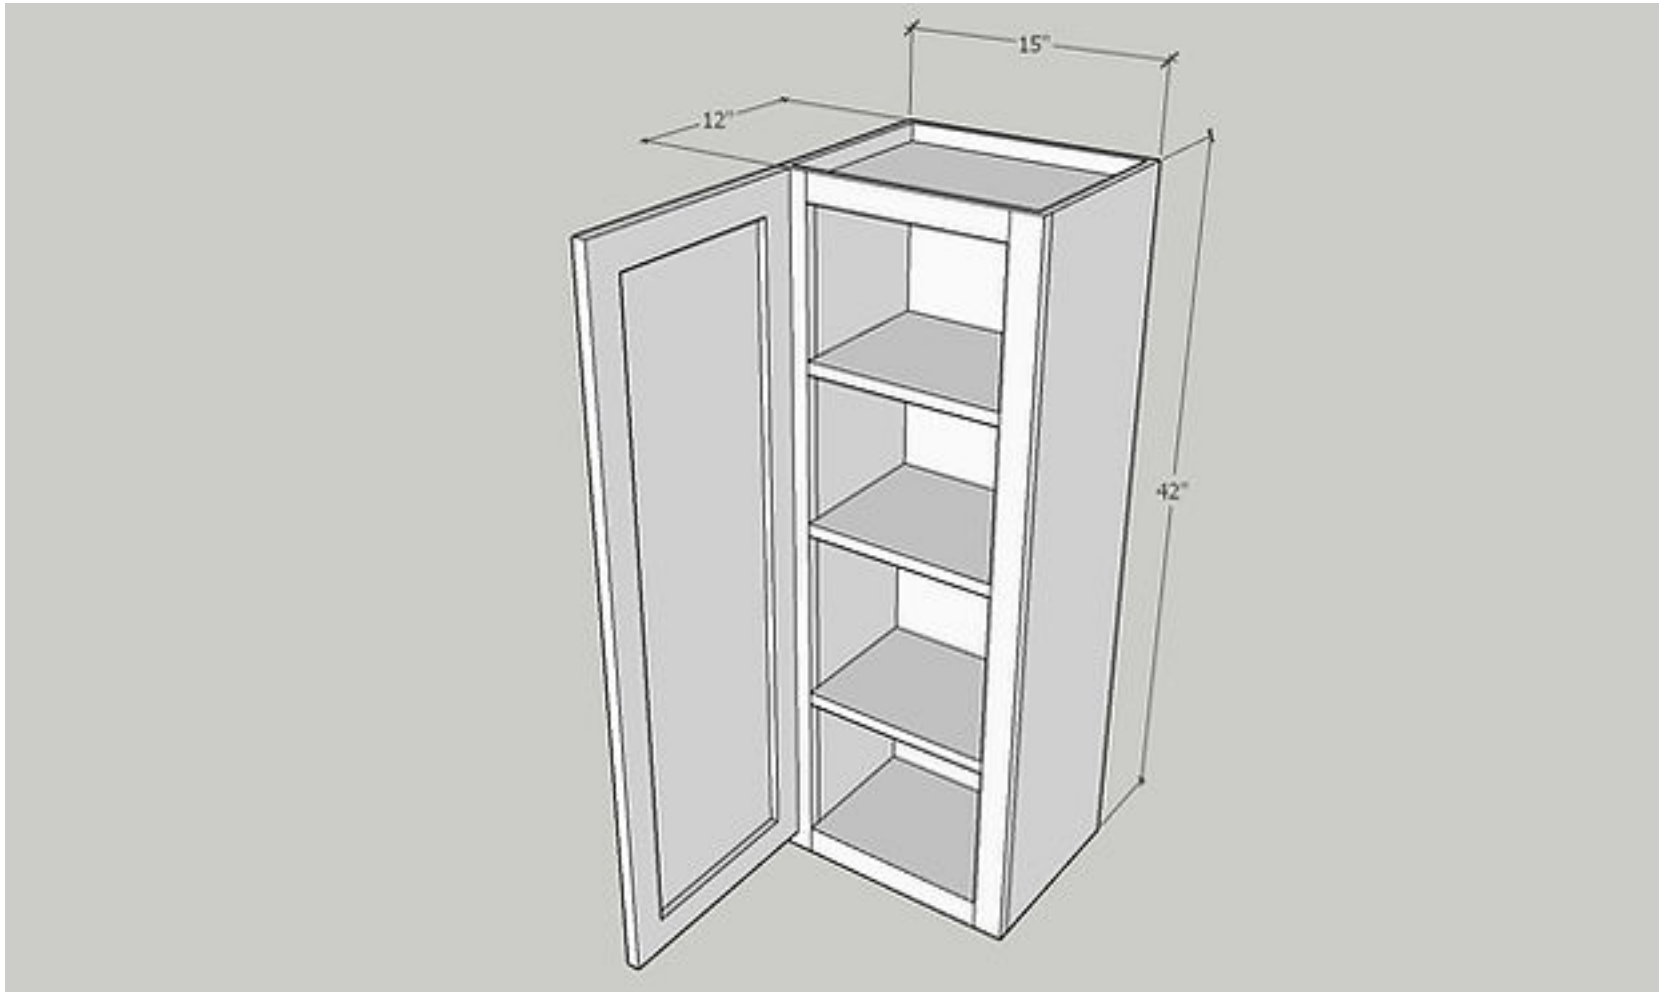

Item: W1542

Wall 15 x 42

Cabinet Size: 15" Wide x 42" High x 12" Deep

Quantity: 1 PC

Door Size: 14 1/2" Wide x 41" High x 3/4" Deep

Quantity: 1 PC