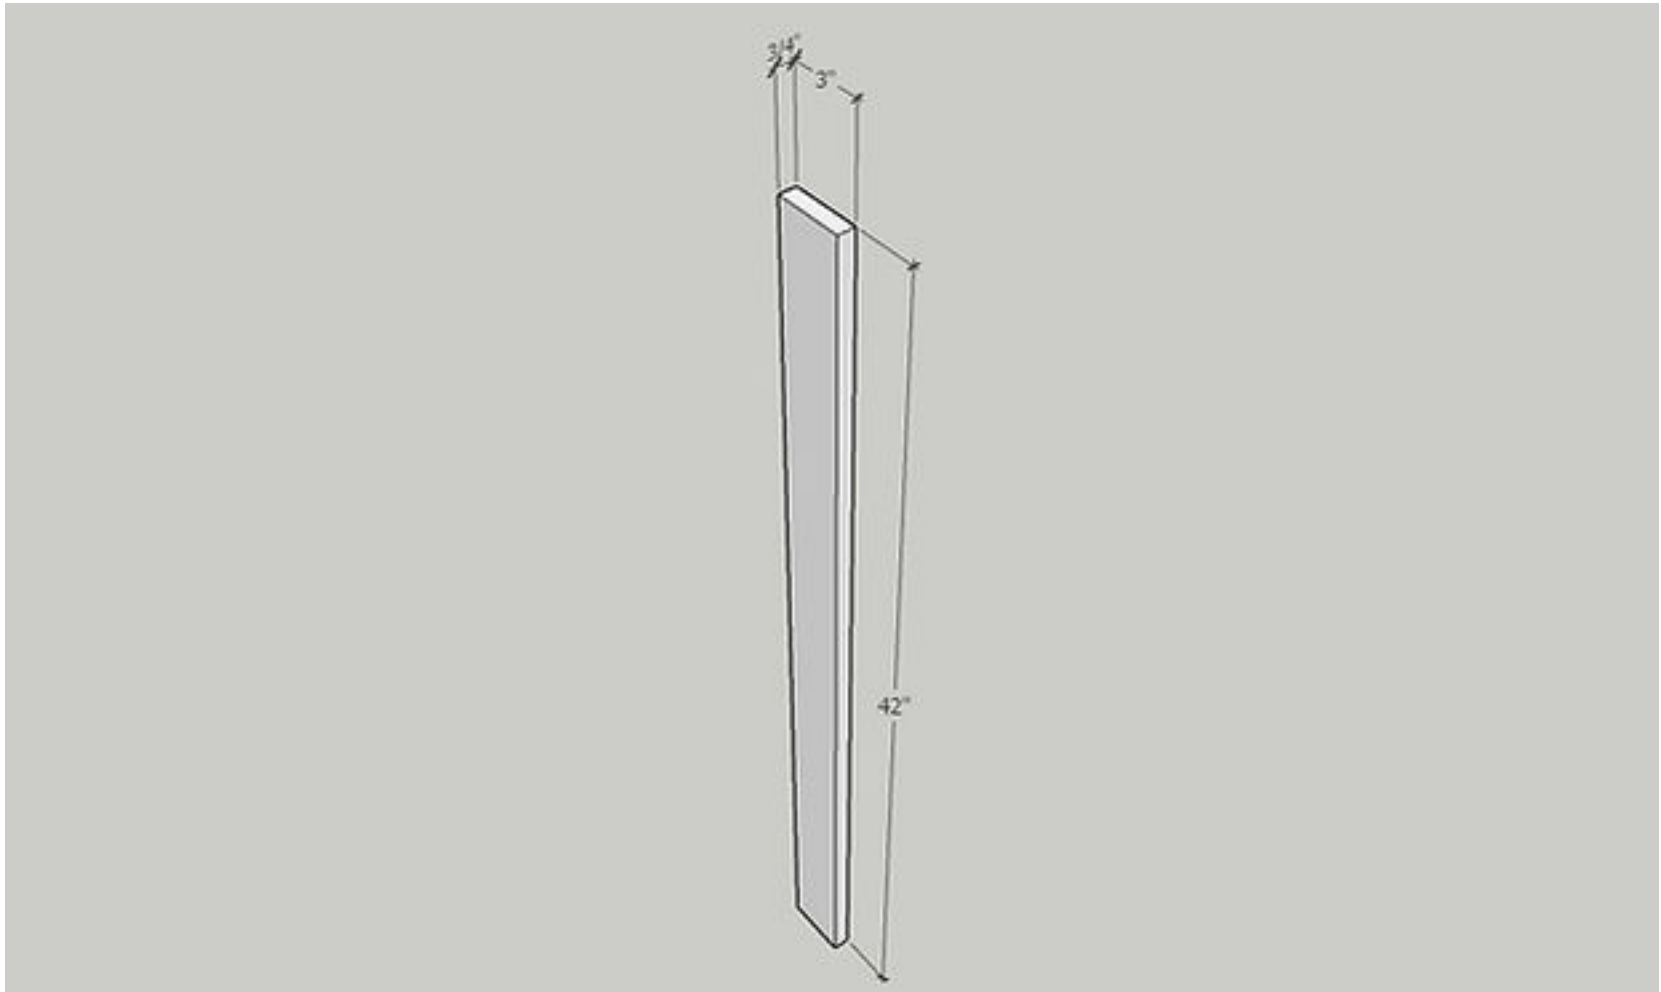

Fillers

Item: F342

Filler 3 x 42

3" Wide x 42" High x 3/4" Deep