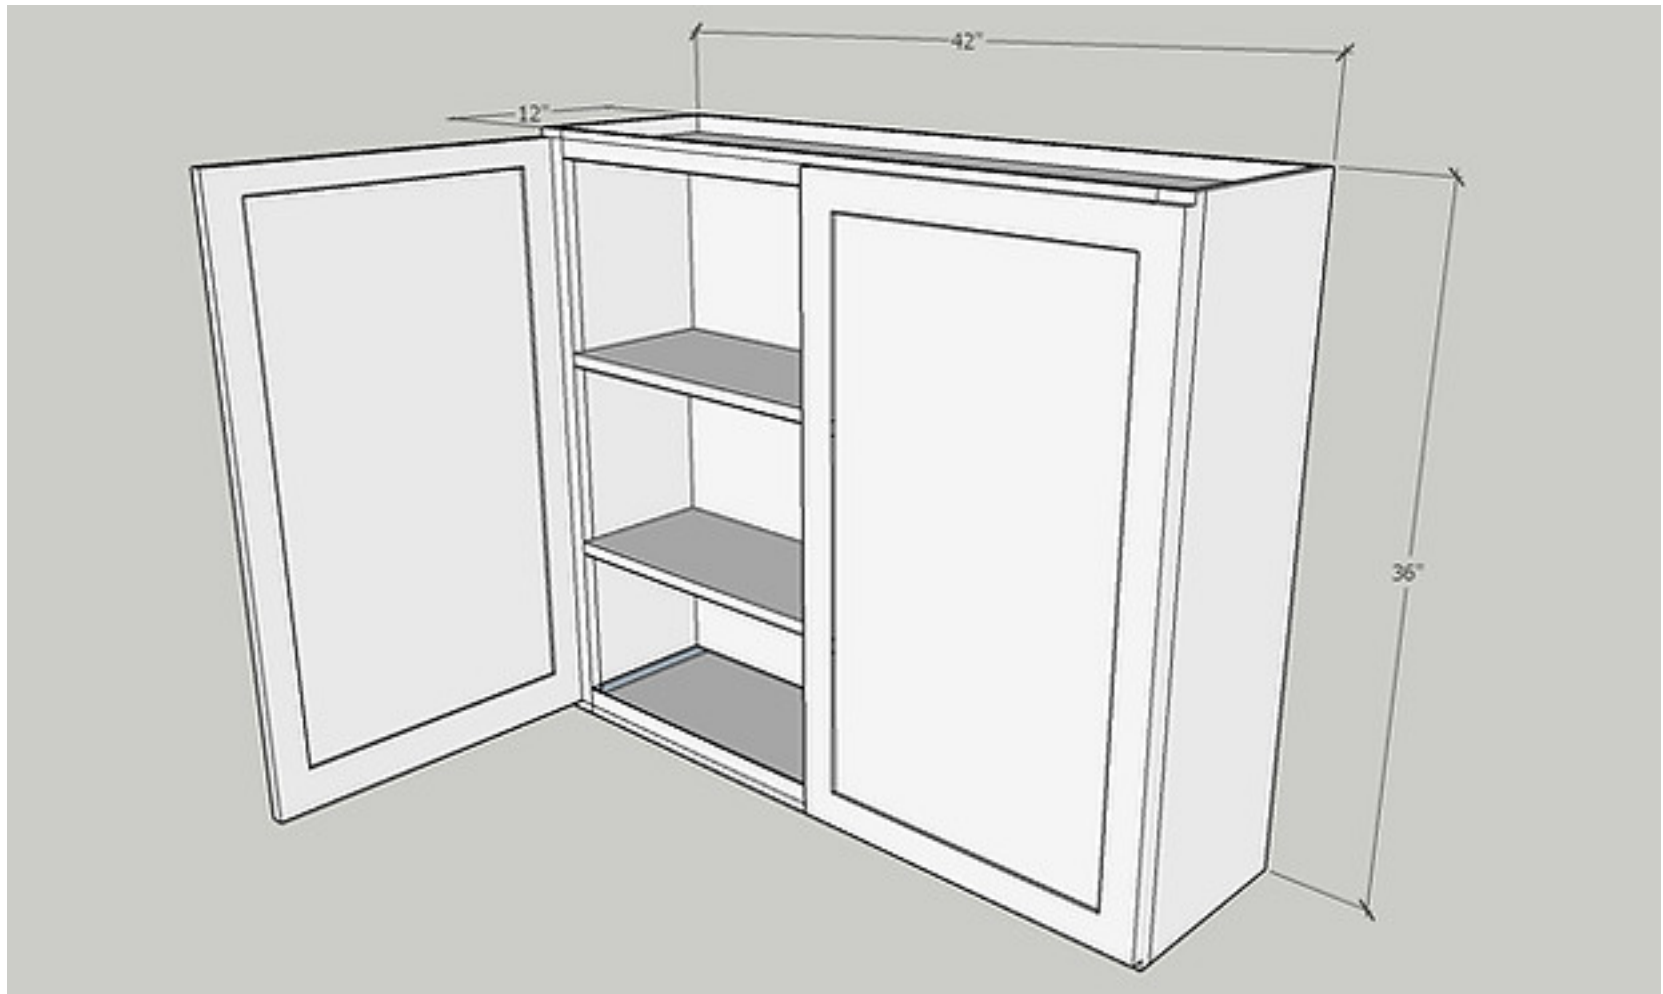

Item: W4236

Wall 42 x 36, Butt Doors,

Cabinet Size: 42" Wide x 36" High x 12" Deep

Quantity: 1 PC

Door Size: 20 3/4" Wide x 29" High x 3/4" Deep

Quantity: 2 PC