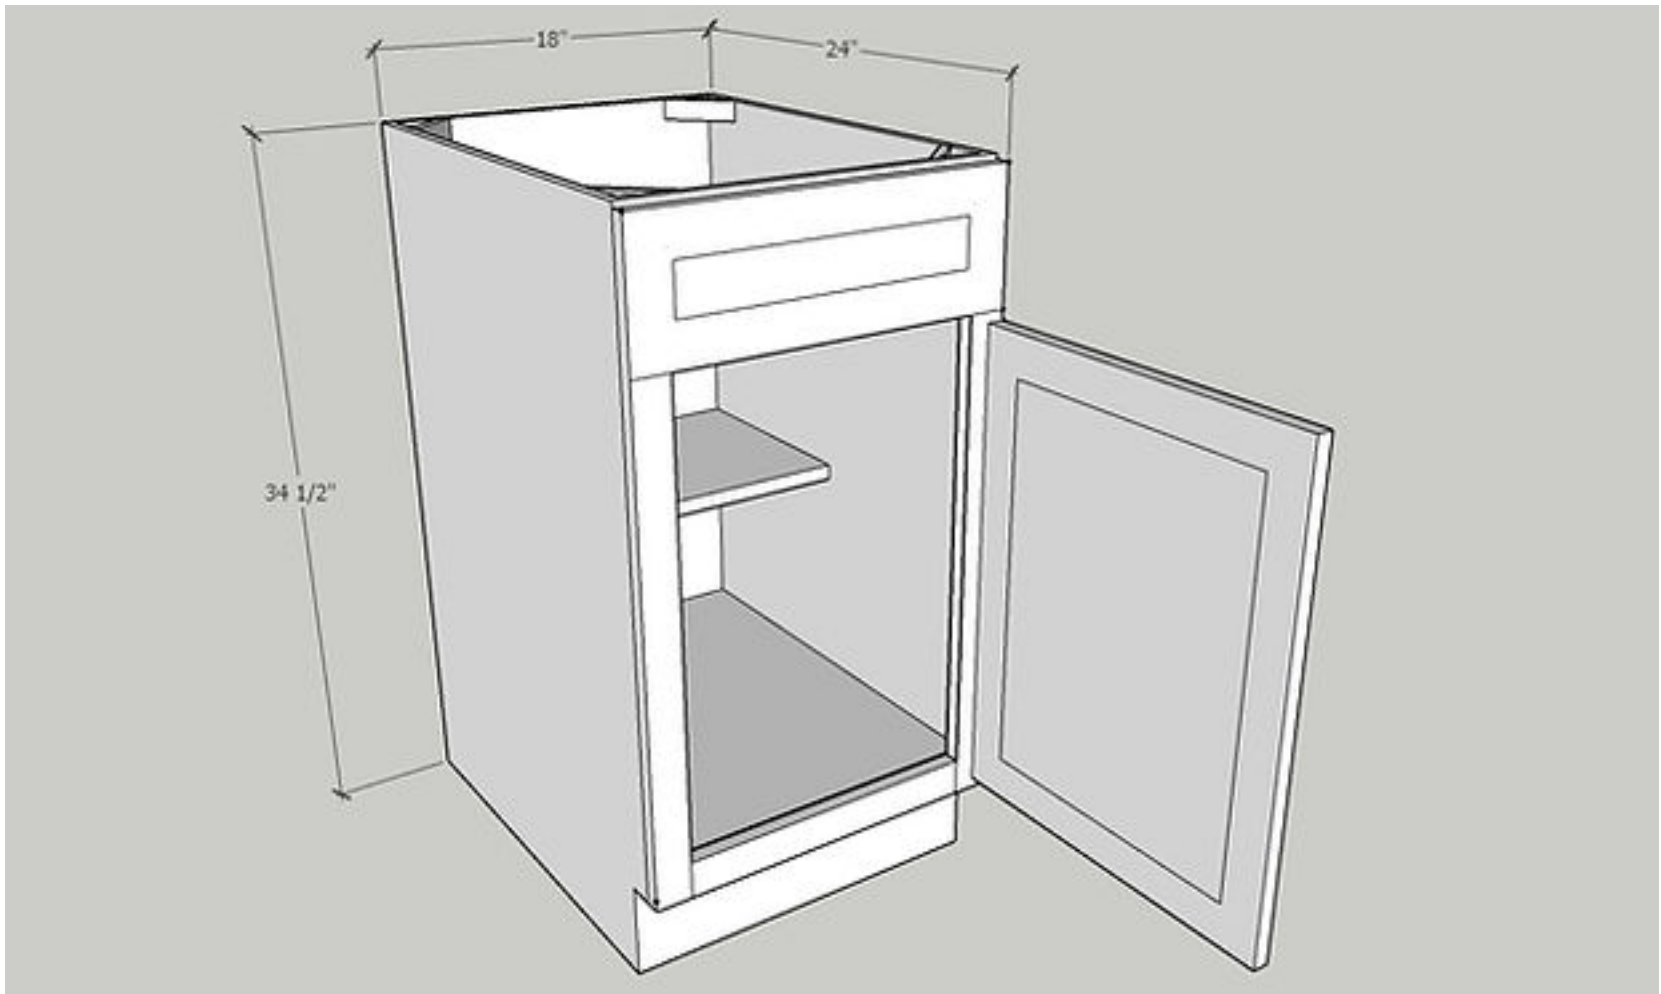

Item: B18

Base 18

Cabinet Size: 18" Wide x 34 1/2" High x 24" Deep

Quantity: 1 PC

Door Size: 17 1/2" Wide x 22 1/2" High x 3/4" Deep

Quantity: 1 PC

Drawer Front: 17 1/2" Wide x 6 1/4" High x 3/4" Deep

Quantity: 1 PC

Drawer Box: 14" Wide x 3 1/4" High x 20 3/8" Deep

Quantity: 1 PC