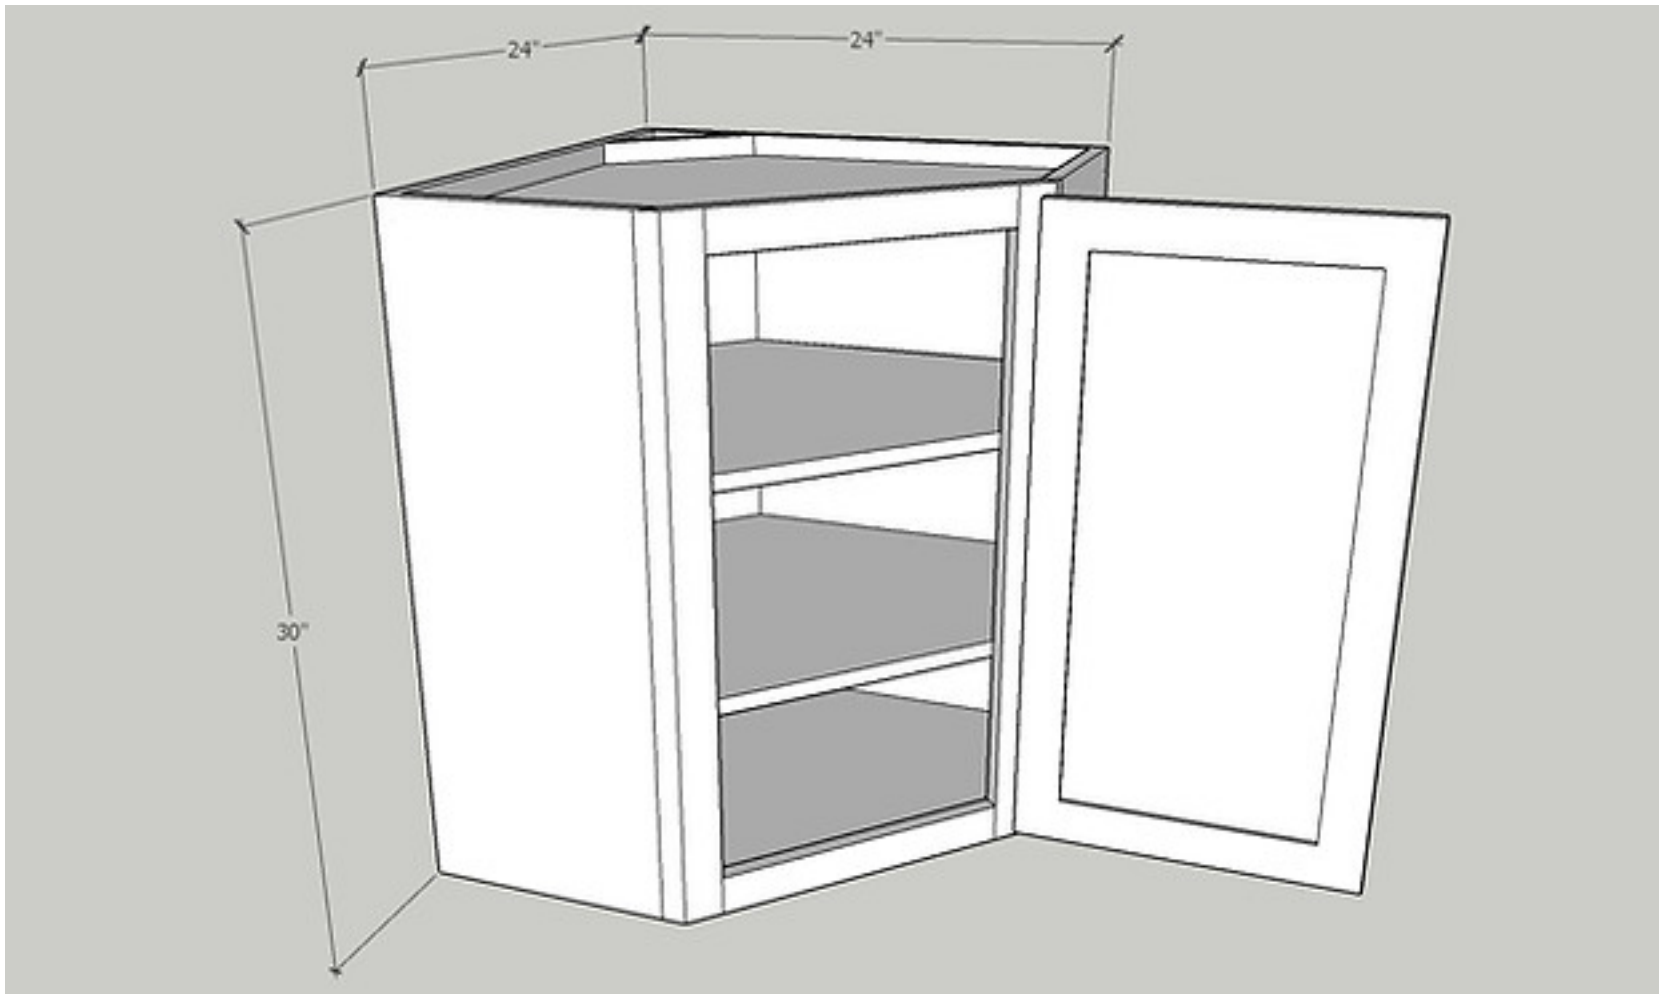

Item: DCW2430

Diagonal Corner Wall

Cabinet Size: 24" Wide x 30" High x 24" Deep

Quantity: 1 PC

Door Size: 15 1/4" Wide x 29" High x 3/4" Deep

Quantity: 1 PC