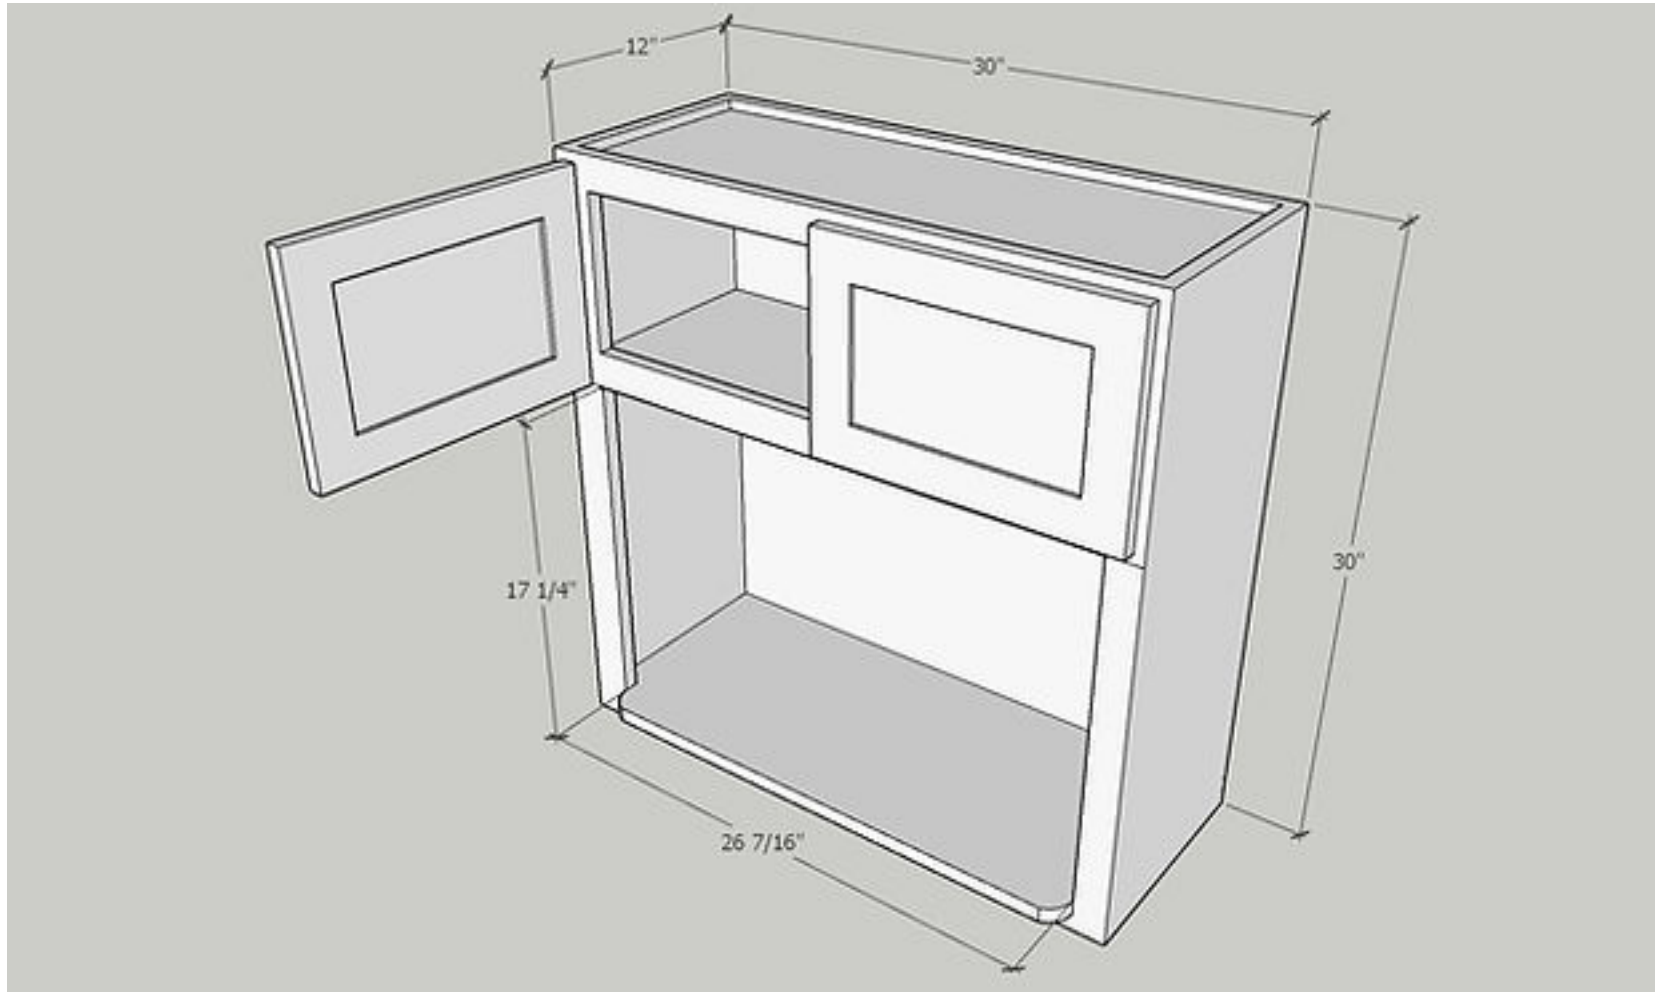

Item: AW1242

Angle Wall

Cabinet Size: 17" Wide x 42" High x 12" Deep

Quantity: 1 PC

Door Size: 16 1/8" Wide x 41" High x 3/4" Deep

Quantity: 1 PC

Microwave Oven Cabinets

Item: MO3030