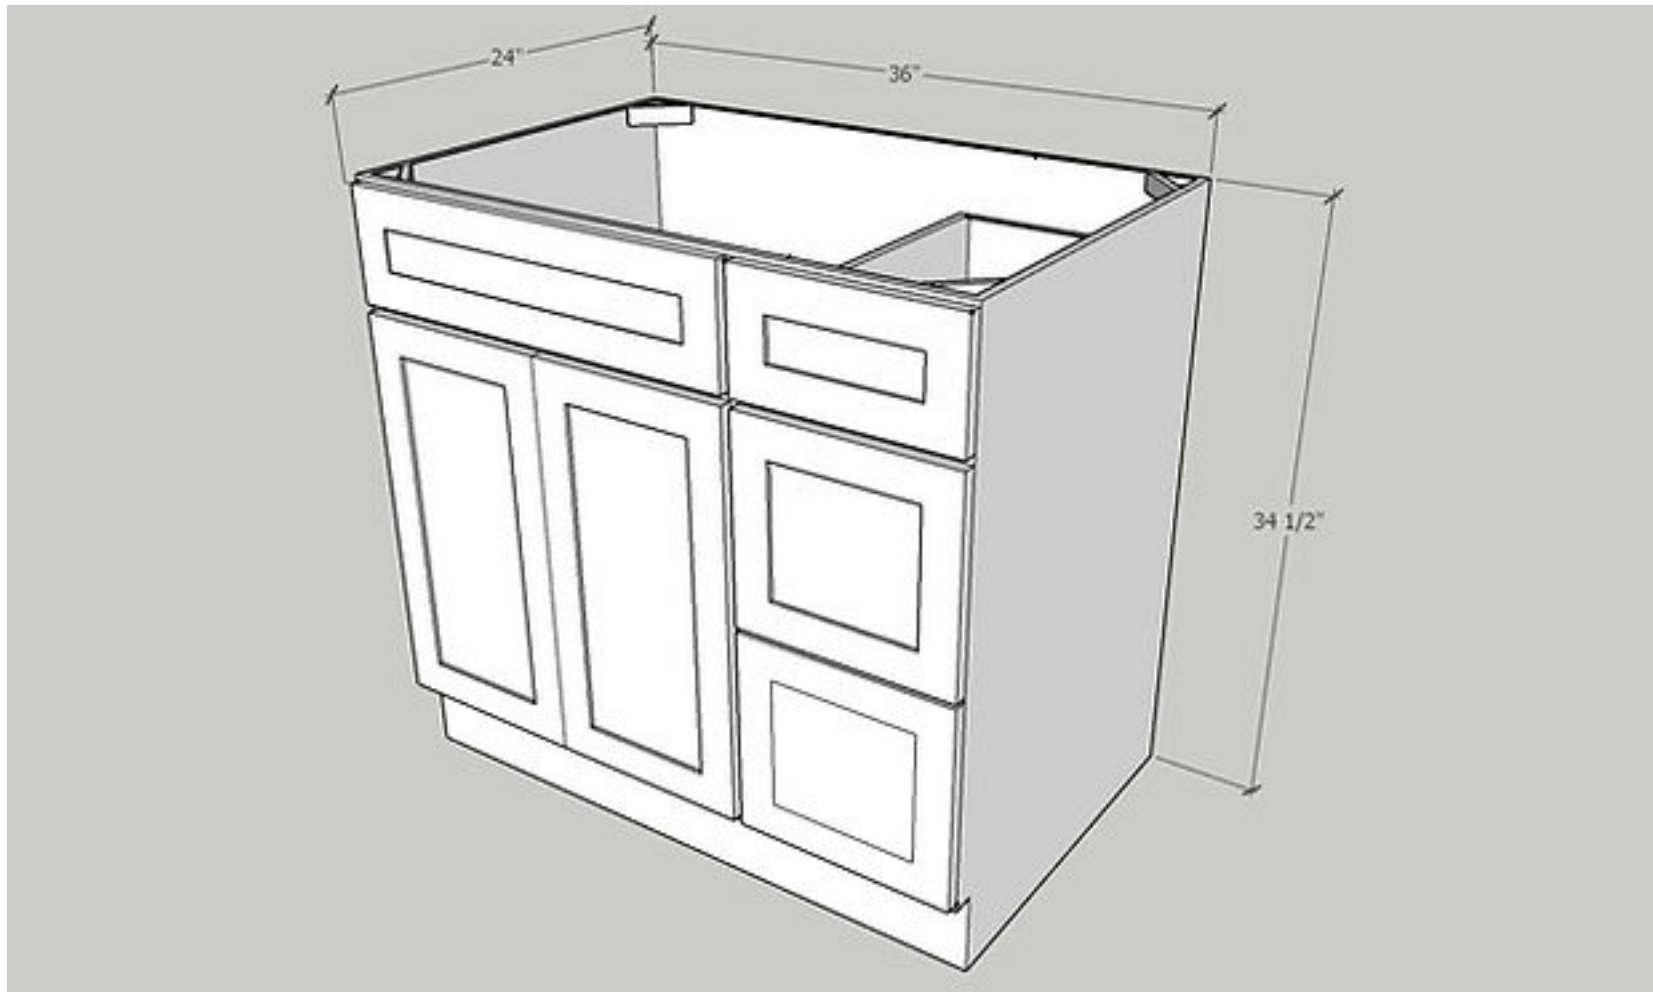

Item: V3621DR

Vanity Base 36 with Drawers, Right

Cabinet Size: 36" Wide x 34 1/2" High x 21"Deep, Quantity: 1 PC

Top Drawer Front: 11 1/2" Wide x 6 1/4" High x 3/4"Deep, Quantity: 1 PC

Bottom Drawer Front: 11 1/2" Wide x 11 1/8" High x 3/4"Deep, Quantity: 1 PC

Long Bottom Drawer Front: 23 1/2" Wide x 11 1/8" High x 3/4"Deep, Quantity: 2 PC

Top Drawer Box: 8" Wide x 3 3/8" High x 18"Deep, Quantity: 1 PC

Bottom Drawer Box: 8" Wide x 8 1/4" High x 18"Deep, Quantity: 2 PC

Door Size: 11 3/4" Wide x 22 1/2" High x 3"Deep, Quantity: 2 PC